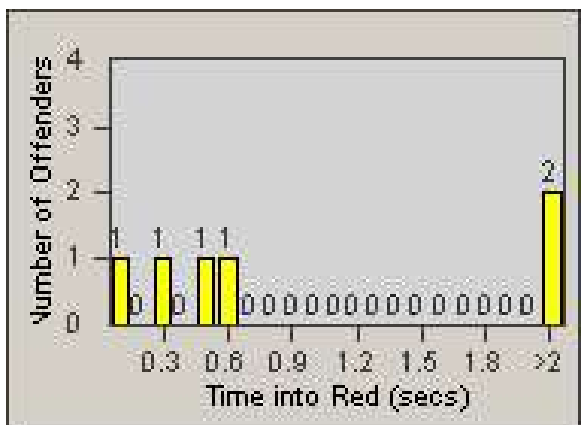

Redflex Redlight Offender Statistics

CONTRACT: Loma Linda
 DATE FROM: 1/Oct/2006

LOCATION: LOM-MOBA-01 Barton Rd
 DATE TO: 31/Oct/2006

LANE 1

LANE 2

LANE 3

Redflex Redlight Offender Statistics

CONTRACT: Loma Linda
 DATE FROM: 1/Oct/2006

LOCATION: LOM-MOBA-01 Barton Rd
 DATE TO: 31/Oct/2006

LANE 4

LANE TOTAL

Redflex Redlight Offender Statistics

CONTRACT: Loma Linda
 DATE FROM: 1/Oct/2006

LOCATION: LOM-MOBA-01 Barton Rd
 DATE TO: 31/Oct/2006