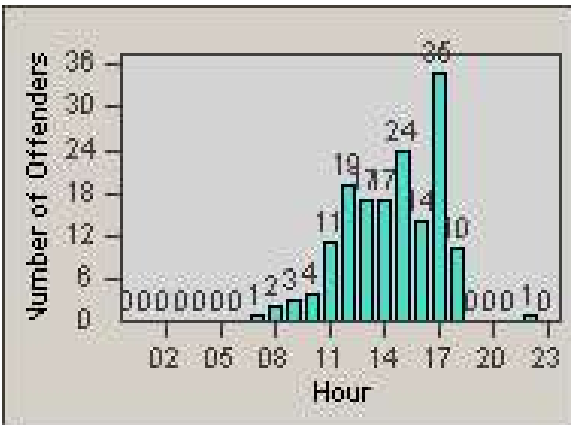

Redflex Redlight Offender Statistics

CONTRACT: Loma Linda
 DATE FROM: 1/Oct/2006

LOCATION: LOM-MOBA-01 Barton Rd
 DATE TO: 31/Oct/2006

LANE 1

LANE 2

LANE 3

Redflex Redlight Offender Statistics

CONTRACT: Loma Linda
 DATE FROM: 1/Oct/2006

LOCATION: LOM-MOBA-01 Barton Rd
 DATE TO: 31/Oct/2006

LANE 4

LANE TOTAL

Redflex Redlight Offender Statistics

CONTRACT: Loma Linda
 DATE FROM: 1/Oct/2006

LOCATION: LOM-MOBA-01 Barton Rd
 DATE TO: 31/Oct/2006