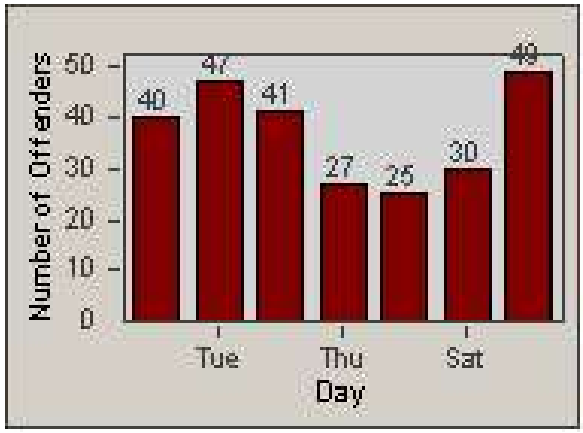

Redflex Redlight Offender Statistics

CONTRACT: Loma Linda
 DATE FROM: 1/Oct/2006

LOCATION: LOM-MOBA-01 Barton Rd
 DATE TO: 31/Oct/2006

LANE 1

LANE 2

LANE 3

Redflex Redlight Offender Statistics

CONTRACT: Loma Linda
 DATE FROM: 1/Oct/2006

LOCATION: LOM-MOBA-01 Barton Rd
 DATE TO: 31/Oct/2006

LANE 4

LANE TOTAL

Redflex Redlight Offender Statistics

CONTRACT: Loma Linda
 DATE FROM: 1/Oct/2006

LOCATION: LOM-MOBA-01 Barton Rd
 DATE TO: 31/Oct/2006