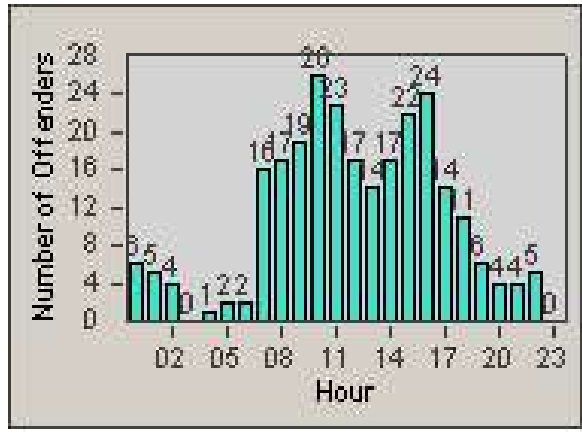

Redflex Redlight Offender Statistics

CONTRACT: Loma Linda
 DATE FROM: 1/Oct/2006

LOCATION: LOM-MOBA-01 Barton Rd
 DATE TO: 31/Oct/2006

LANE 1

LANE 2

LANE 3

Redflex Redlight Offender Statistics

CONTRACT: Loma Linda
 DATE FROM: 1/Oct/2006

LOCATION: LOM-MOBA-01 Barton Rd
 DATE TO: 31/Oct/2006

LANE 4

LANE TOTAL

Redflex Redlight Offender Statistics

CONTRACT: Loma Linda
 DATE FROM: 1/Oct/2006

LOCATION: LOM-MOBA-01 Barton Rd
 DATE TO: 31/Oct/2006