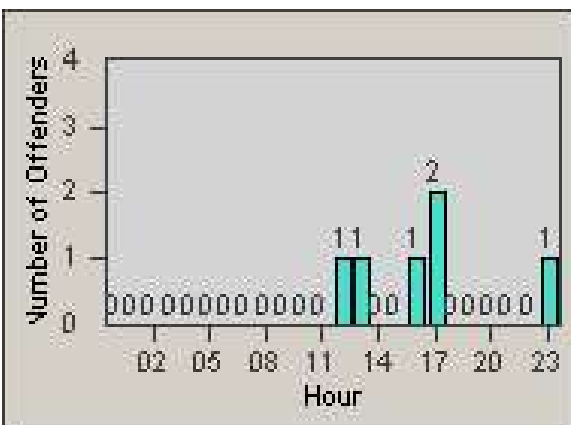

Redflex Redlight Offender Statistics

CONTRACT: Loma Linda
 DATE FROM: 1/Oct/2006

LOCATION: LOM-MOBA-01 Barton Rd
 DATE TO: 31/Oct/2006

LANE 1

LANE 2

LANE 3

Redflex Redlight Offender Statistics

CONTRACT: Loma Linda
 DATE FROM: 1/Oct/2006

LOCATION: LOM-MOBA-01 Barton Rd
 DATE TO: 31/Oct/2006

LANE 4

LANE TOTAL

Redflex Redlight Offender Statistics

CONTRACT: Loma Linda
 DATE FROM: 1/Oct/2006

LOCATION: LOM-MOBA-01 Barton Rd
 DATE TO: 31/Oct/2006