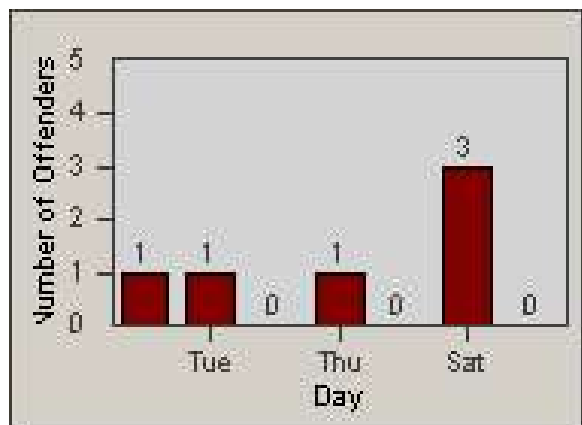

Redflex Redlight Offender Statistics

CONTRACT: Loma Linda
 DATE FROM: 1/Oct/2006

LOCATION: LOM-MOBA-01 Barton Rd
 DATE TO: 31/Oct/2006

LANE 1

LANE 2

LANE 3

Redflex Redlight Offender Statistics

CONTRACT: Loma Linda
 DATE FROM: 1/Oct/2006