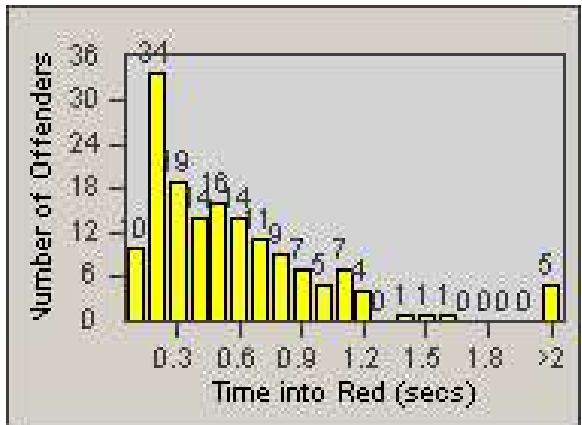

Redflex Redlight Offender Statistics

CONTRACT: Loma Linda
 DATE FROM: 1/Oct/2006

LOCATION: LOM-MOBA-01 Barton Rd
 DATE TO: 31/Oct/2006

LANE 1

LANE 2

LANE 3

Redflex Redlight Offender Statistics

CONTRACT: Loma Linda
 DATE FROM: 1/Oct/2006

LOCATION: LOM-MOBA-01 Barton Rd
 DATE TO: 31/Oct/2006

LANE 4

LANE TOTAL

Redflex Redlight Offender Statistics

CONTRACT: Loma Linda
 DATE FROM: 1/Oct/2006

LOCATION: LOM-MOBA-01 Barton Rd
 DATE TO: 31/Oct/2006