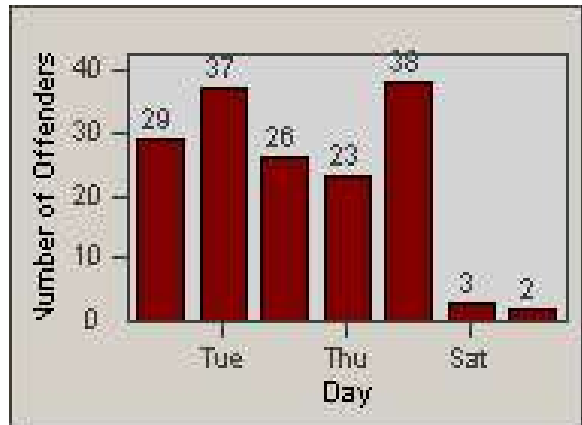

Redflex Redlight Offender Statistics

CONTRACT: Loma Linda
 DATE FROM: 1/Oct/2006

LOCATION: LOM-MOBA-01 Barton Rd
 DATE TO: 31/Oct/2006

LANE 1

LANE 2

LANE 3

Redflex Redlight Offender Statistics

CONTRACT: Loma Linda
 DATE FROM: 1/Oct/2006

LOCATION: LOM-MOBA-01 Barton Rd
 DATE TO: 31/Oct/2006

LANE 4

LANE TOTAL

Redflex Redlight Offender Statistics

CONTRACT: Loma Linda
 DATE FROM: 1/Oct/2006

LOCATION: LOM-MOBA-01 Barton Rd
 DATE TO: 31/Oct/2006