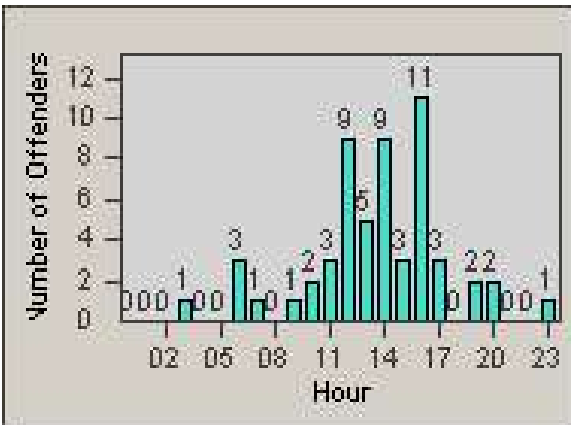

Redflex Redlight Offender Statistics

CONTRACT: Loma Linda
 DATE FROM: 1/Oct/2006

LOCATION: LOM-REMO-01 Redlands Blvd
 DATE TO: 31/Oct/2006

LANE 1

LANE 2

LANE 3

Redflex Redlight Offender Statistics

CONTRACT: Loma Linda
DATE FROM: 1/Oct/2006

LOCATION: LOM-REMO-01 Redlands Blvd
DATE TO: 31/Oct/2006

LANE 4

LANE TOTAL

Redflex Redlight Offender Statistics

CONTRACT: Loma Linda
 DATE FROM: 1/Oct/2006

LOCATION: LOM-REMO-01 Redlands Blvd
 DATE TO: 31/Oct/2006