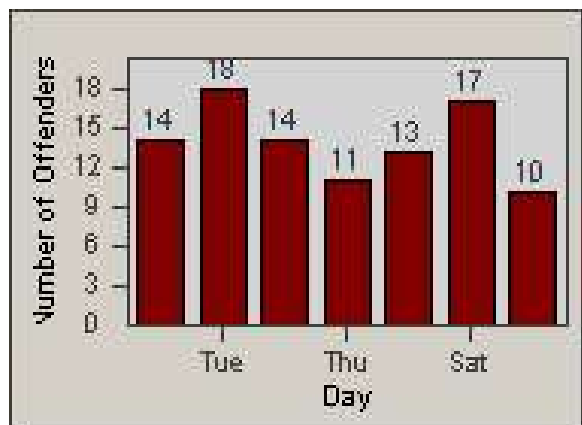

Redflex Redlight Offender Statistics

CONTRACT: Loma Linda
 DATE FROM: 1/Oct/2006

LOCATION: LOM-REMO-01 Redlands Blvd
 DATE TO: 31/Oct/2006

LANE 1

LANE 2

LANE 3

Redflex Redlight Offender Statistics

CONTRACT: Loma Linda
DATE FROM: 1/Oct/2006