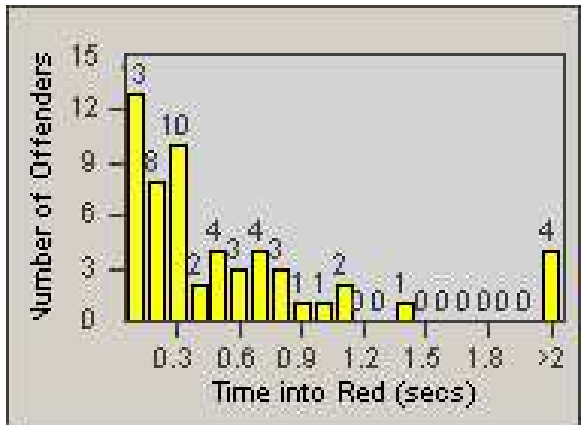

Redflex Redlight Offender Statistics

CONTRACT: Loma Linda
 DATE FROM: 1/Oct/2006

LOCATION: LOM-REMO-01 Redlands Blvd
 DATE TO: 31/Oct/2006

LANE 1

LANE 2

LANE 3

Redflex Redlight Offender Statistics

CONTRACT: Loma Linda
DATE FROM: 1/Oct/2006

LOCATION: LOM-REMO-01 Redlands Blvd
DATE TO: 31/Oct/2006

LANE 4

LANE TOTAL

Redflex Redlight Offender Statistics

CONTRACT: Loma Linda
 DATE FROM: 1/Oct/2006

LOCATION: LOM-REMO-01 Redlands Blvd
 DATE TO: 31/Oct/2006