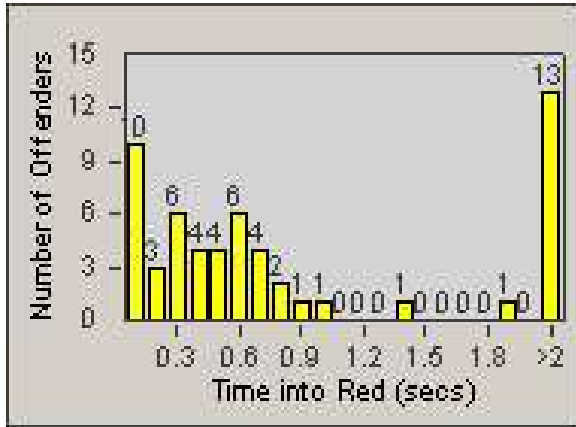

Redflex Redlight Offender Statistics

CONTRACT: Loma Linda
 DATE FROM: 1/Oct/2006

LOCATION: LOM-REMO-01 Redlands Blvd
 DATE TO: 31/Oct/2006

LANE 1

LANE 2

LANE 3

Redflex Redlight Offender Statistics

CONTRACT: Loma Linda
DATE FROM: 1/Oct/2006

LOCATION: LOM-REMO-01 Redlands Blvd
DATE TO: 31/Oct/2006

LANE 4

LANE TOTAL

Redflex Redlight Offender Statistics

CONTRACT: Loma Linda
 DATE FROM: 1/Oct/2006

LOCATION: LOM-REMO-01 Redlands Blvd
 DATE TO: 31/Oct/2006