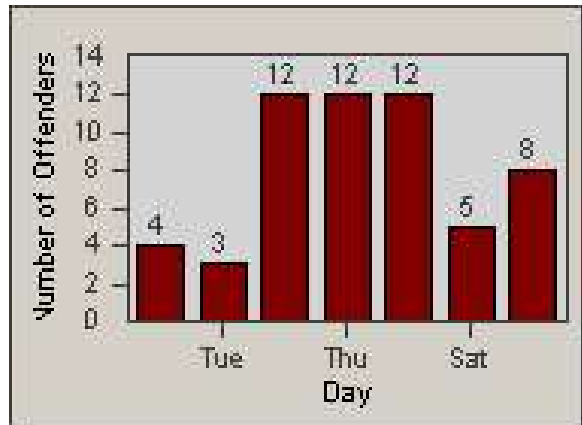

Redflex Redlight Offender Statistics

CONTRACT: Loma Linda
 DATE FROM: 1/Oct/2006

LOCATION: LOM-REMO-01 Redlands Blvd
 DATE TO: 31/Oct/2006

LANE 1

LANE 2

LANE 3

Redflex Redlight Offender Statistics

CONTRACT: Loma Linda
DATE FROM: 1/Oct/2006

LOCATION: LOM-REMO-01 Redlands Blvd
DATE TO: 31/Oct/2006

LANE 4

LANE TOTAL

Redflex Redlight Offender Statistics

CONTRACT: Loma Linda
 DATE FROM: 1/Oct/2006

LOCATION: LOM-REMO-01 Redlands Blvd
 DATE TO: 31/Oct/2006