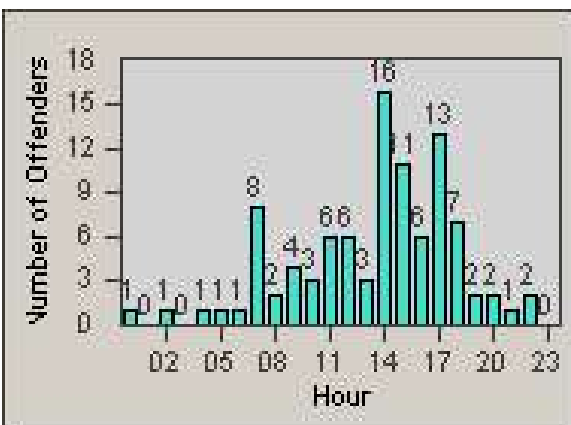

Redflex Redlight Offender Statistics

CONTRACT: Loma Linda
 DATE FROM: 1/Oct/2006

LOCATION: LOM-REMO-01 Redlands Blvd
 DATE TO: 31/Oct/2006

LANE 1

LANE 2

LANE 3

Redflex Redlight Offender Statistics

CONTRACT: Loma Linda
DATE FROM: 1/Oct/2006

LOCATION: LOM-REMO-01 Redlands Blvd
DATE TO: 31/Oct/2006

LANE 4

LANE TOTAL

Redflex Redlight Offender Statistics

CONTRACT: Loma Linda
 DATE FROM: 1/Oct/2006

LOCATION: LOM-REMO-01 Redlands Blvd
 DATE TO: 31/Oct/2006