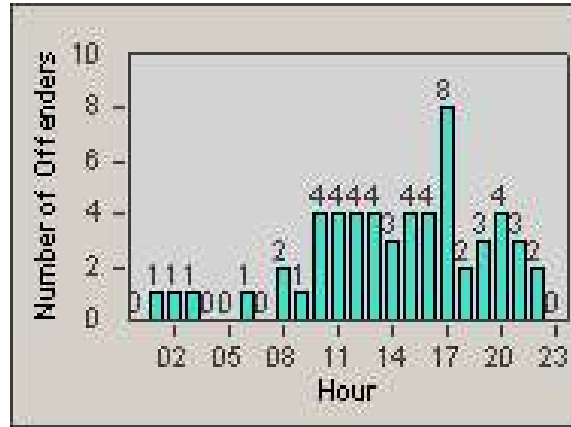

Redflex Redlight Offender Statistics

CONTRACT: Loma Linda
 DATE FROM: 1/Oct/2006

LOCATION: LOM-REMO-01 Redlands Blvd
 DATE TO: 31/Oct/2006

LANE 1

LANE 2

LANE 3

Redflex Redlight Offender Statistics

CONTRACT: Loma Linda
DATE FROM: 1/Oct/2006

LOCATION: LOM-REMO-01 Redlands Blvd
DATE TO: 31/Oct/2006

LANE 4

LANE TOTAL

Redflex Redlight Offender Statistics

CONTRACT: Loma Linda
 DATE FROM: 1/Oct/2006

LOCATION: LOM-REMO-01 Redlands Blvd
 DATE TO: 31/Oct/2006