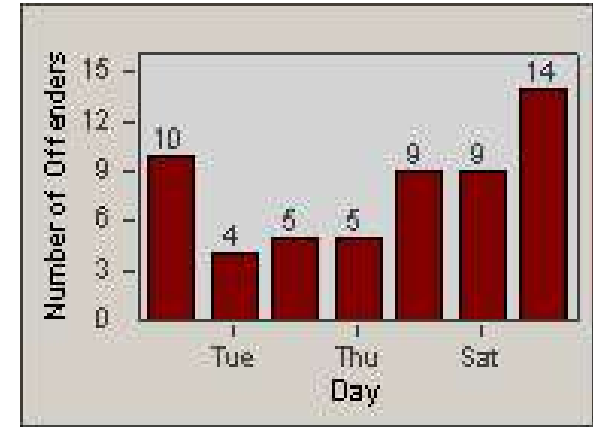

Redflex Redlight Offender Statistics

CONTRACT: Loma Linda
 DATE FROM: 1/Oct/2006

LOCATION: LOM-REMO-01 Redlands Blvd
 DATE TO: 31/Oct/2006

LANE 1

LANE 2

LANE 3

Redflex Redlight Offender Statistics

CONTRACT: Loma Linda
DATE FROM: 1/Oct/2006

LOCATION: LOM-REMO-01 Redlands Blvd
DATE TO: 31/Oct/2006

LANE 4

LANE TOTAL

Redflex Redlight Offender Statistics

CONTRACT: Loma Linda
 DATE FROM: 1/Oct/2006

LOCATION: LOM-REMO-01 Redlands Blvd
 DATE TO: 31/Oct/2006