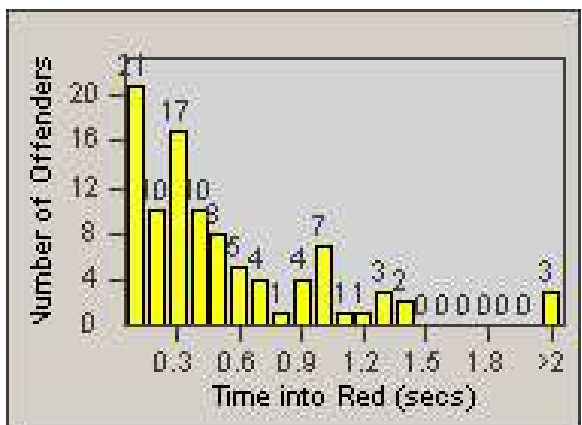

Redflex Redlight Offender Statistics

CONTRACT: Loma Linda
 DATE FROM: 1/Oct/2006

LOCATION: LOM-REMO-01 Redlands Blvd
 DATE TO: 31/Oct/2006

LANE 1

LANE 2

LANE 3

Redflex Redlight Offender Statistics

CONTRACT: Loma Linda
DATE FROM: 1/Oct/2006

LOCATION: LOM-REMO-01 Redlands Blvd
DATE TO: 31/Oct/2006

LANE 4

LANE TOTAL

Redflex Redlight Offender Statistics

CONTRACT: Loma Linda
 DATE FROM: 1/Oct/2006

LOCATION: LOM-REMO-01 Redlands Blvd
 DATE TO: 31/Oct/2006