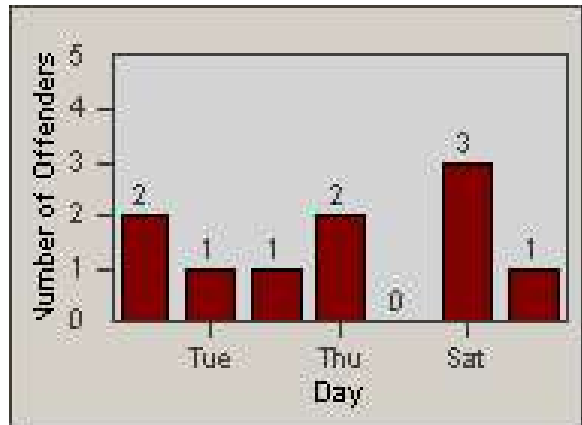

# Redflex Redlight Offender Statistics

CONTRACT: Loma Linda  
 DATE FROM: 1/Mar/2010

LOCATION: LOM-ANBA-01 Barton Rd  
 DATE TO: 31/Mar/2010

LANE 1

LANE 2

LANE 3

# Redflex Redlight Offender Statistics

CONTRACT: Loma Linda  
 DATE FROM: 1/Mar/2010

LOCATION: LOM-ANBA-01 Barton Rd  
 DATE TO: 31/Mar/2010

LANE 4

LANE TOTAL