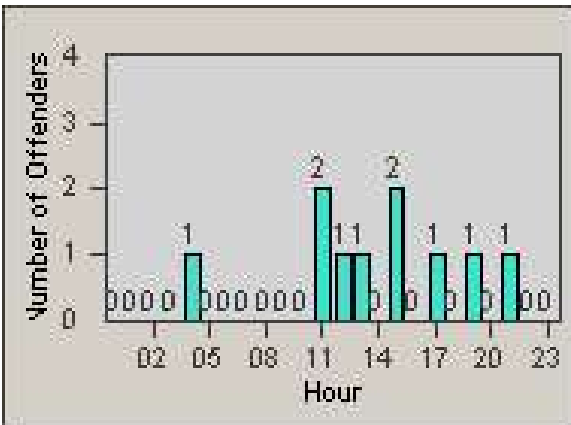

# Redflex Redlight Offender Statistics

CONTRACT: Loma Linda  
 DATE FROM: 1/Mar/2010

LOCATION: LOM-ANBA-01 Barton Rd  
 DATE TO: 31/Mar/2010

LANE 1

LANE 2

LANE 3

# Redflex Redlight Offender Statistics

CONTRACT: Loma Linda  
 DATE FROM: 1/Mar/2010

LOCATION: LOM-ANBA-01 Barton Rd  
 DATE TO: 31/Mar/2010

LANE 4

LANE TOTAL