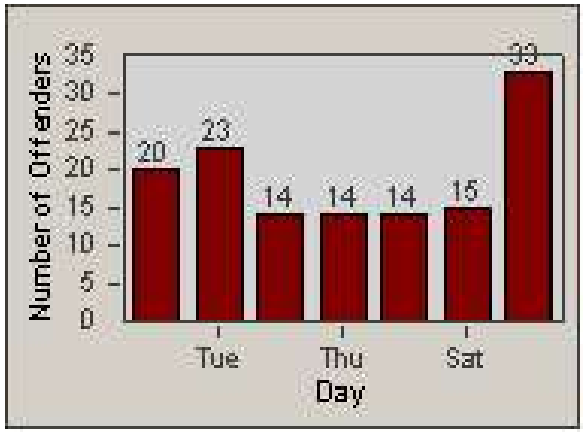

# Redflex Redlight Offender Statistics

CONTRACT: Loma Linda  
 DATE FROM: 1/Mar/2010

LOCATION: LOM-ANBA-01 Barton Rd  
 DATE TO: 31/Mar/2010

LANE 1

LANE 2

LANE 3

# Redflex Redlight Offender Statistics

CONTRACT: Loma Linda  
 DATE FROM: 1/Mar/2010

LOCATION: LOM-ANBA-01 Barton Rd  
 DATE TO: 31/Mar/2010

LANE 4

LANE TOTAL