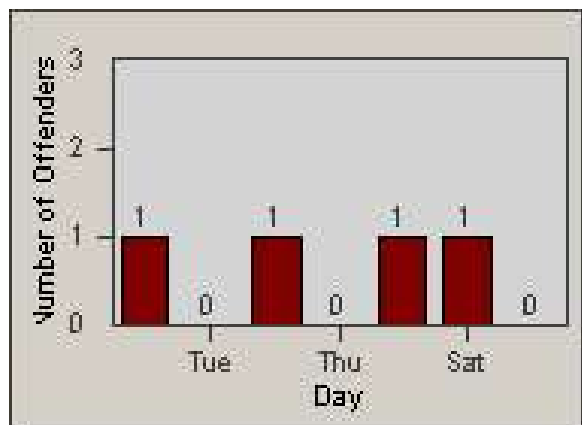

# Redflex Redlight Offender Statistics

CONTRACT: Loma Linda  
 DATE FROM: 1/Mar/2010

LOCATION: LOM-ANBA-01 Barton Rd  
 DATE TO: 31/Mar/2010

LANE 1

LANE 2

LANE 3