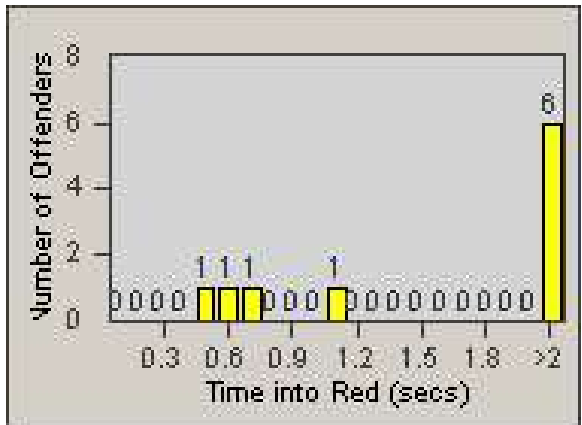

# Redflex Redlight Offender Statistics

CONTRACT: Loma Linda  
 DATE FROM: 1/Mar/2010

LOCATION: LOM-ANBA-01 Barton Rd  
 DATE TO: 31/Mar/2010

LANE 1

LANE 2

LANE 3

# Redflex Redlight Offender Statistics

CONTRACT: Loma Linda  
 DATE FROM: 1/Mar/2010

LOCATION: LOM-ANBA-01 Barton Rd  
 DATE TO: 31/Mar/2010

LANE 4

LANE TOTAL