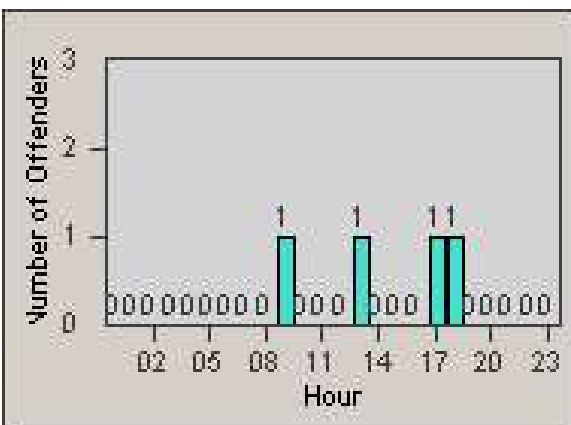

# Redflex Redlight Offender Statistics

CONTRACT: Loma Linda  
 DATE FROM: 1/Mar/2010

LOCATION: LOM-ANBA-01 Barton Rd  
 DATE TO: 31/Mar/2010

LANE 1

LANE 2

LANE 3

# Redflex Redlight Offender Statistics

CONTRACT: Loma Linda  
 DATE FROM: 1/Mar/2010

LOCATION: LOM-ANBA-01 Barton Rd  
 DATE TO: 31/Mar/2010

LANE 4

LANE TOTAL