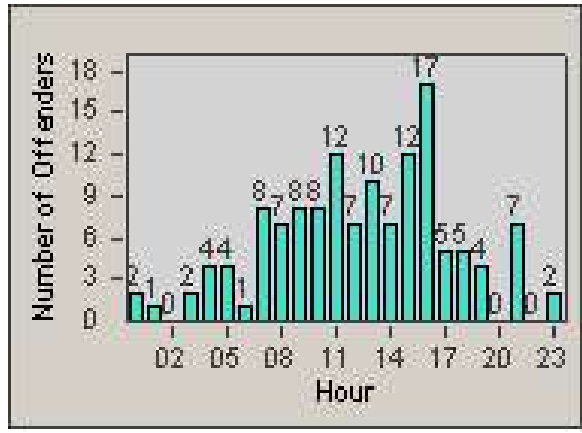

# Redflex Redlight Offender Statistics

CONTRACT: Loma Linda  
 DATE FROM: 1/Mar/2010

LOCATION: LOM-ANBA-01 Barton Rd  
 DATE TO: 31/Mar/2010

LANE 1

LANE 2

LANE 3

# Redflex Redlight Offender Statistics

CONTRACT: Loma Linda  
 DATE FROM: 1/Mar/2010

LOCATION: LOM-ANBA-01 Barton Rd  
 DATE TO: 31/Mar/2010

LANE 4

LANE TOTAL