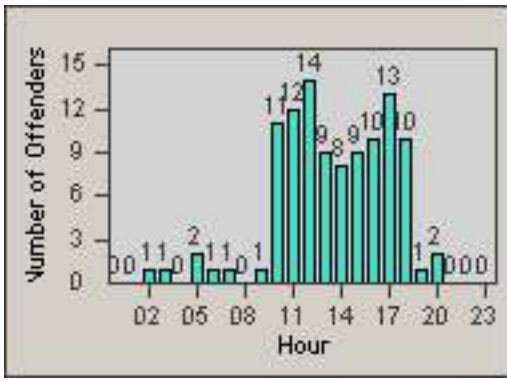

Redflex Redlight Offender Statistics

CONTRACT: Los Alamitos

LOCATION: LAL-KAAL-01 Katella Ave

DATE FROM: 01-Jul-2014

DATE TO: 31-Jul-2014

LANE 1

LANE 2

LANE 3

Redflex Redlight Offender Statistics

CONTRACT: Los Alamitos

LOCATION: LAL-KAAL-01 Katella Ave

DATE FROM: 01-Jul-2014

DATE TO: 31-Jul-2014

LANE 4

LANE TOTAL

Redflex Redlight Offender Statistics