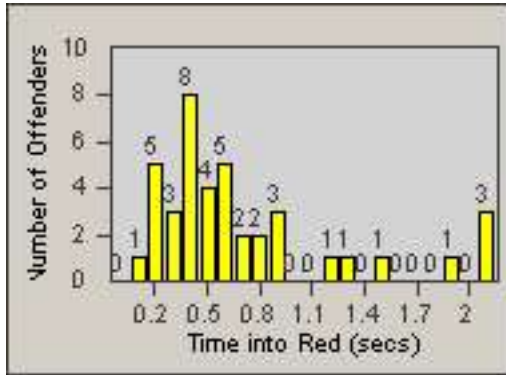

Redflex Redlight Offender Statistics

CONTRACT: Los Alamitos   LOCATION: LAL-KABL-01 Katella Ave
DATE FROM: 01-Jul-2014   DATE TO: 31-Jul-2014

LANE 1