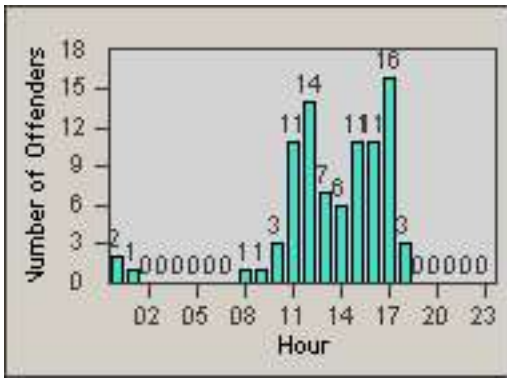

Redflex Redlight Offender Statistics

CONTRACT: Los Alamitos

LOCATION: LAL-KAAL-01 Katella Ave

DATE FROM: 01-Jul-2014

DATE TO: 31-Jul-2014

LANE 1

LANE 2

LANE 3

Redflex Redlight Offender Statistics

CONTRACT: Los Alamitos

LOCATION: LAL-KAAL-01 Katella Ave

DATE FROM: 01-Jul-2014

DATE TO: 31-Jul-2014

LANE 4

LANE TOTAL

Redflex Redlight Offender Statistics