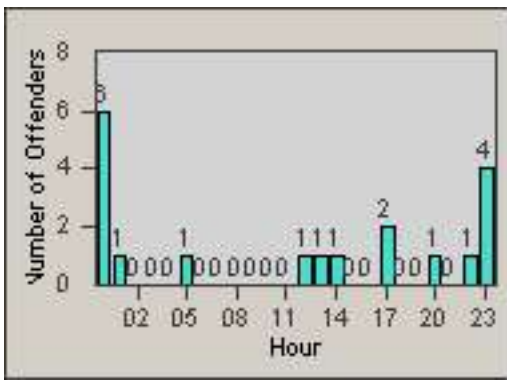

Redflex Redlight Offender Statistics

CONTRACT: Los Alamitos

LOCATION: LAL-KAAL-01 Katella Ave

DATE FROM: 01-Jul-2014

DATE TO: 31-Jul-2014

LANE 1

LANE 2

LANE 3

Redflex Redlight Offender Statistics

CONTRACT: Los Alamitos

LOCATION: LAL-KAAL-01 Katella Ave

DATE FROM: 01-Jul-2014

DATE TO: 31-Jul-2014

LANE 4

LANE TOTAL

Redflex Redlight Offender Statistics