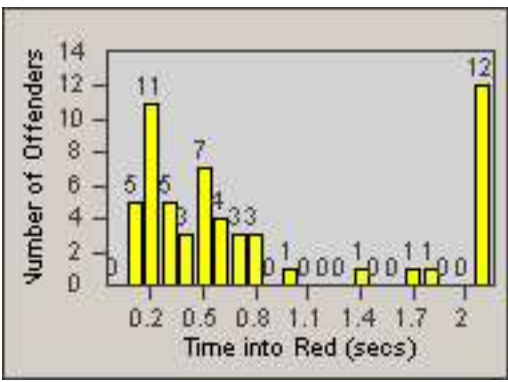

Redflex Redlight Offender Statistics

CONTRACT: Los Alamitos

LOCATION: LAL-KAAL-01 Katella Ave

DATE FROM: 01-Jul-2014

DATE TO: 31-Jul-2014

LANE 4

LANE TOTAL

Redflex Redlight Offender Statistics

CONTRACT: Los Alamitos LOCATION: LAL-KAAL-03 Katella Ave
 DATE FROM: 01-Jul-2014 DATE TO: 31-Jul-2014

LANE 1

LANE 2

LANE 3

Redflex Redlight Offender Statistics

CONTRACT: Los Alamitos
 DATE FROM: 01-Jul-2014