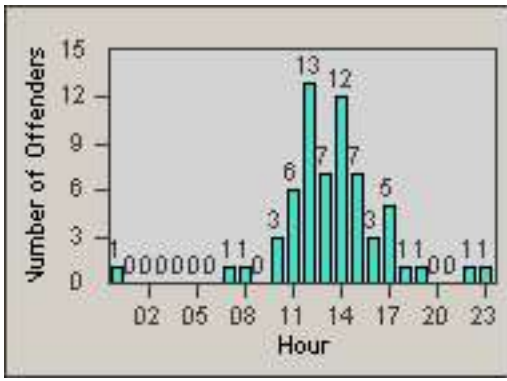

Redflex Redlight Offender Statistics

CONTRACT: Los Alamitos   LOCATION: LAL-KAAL-03 Katella Ave
DATE FROM: 01-Jul-2014   DATE TO: 31-Jul-2014

LANE 1

LANE 2

LANE 3