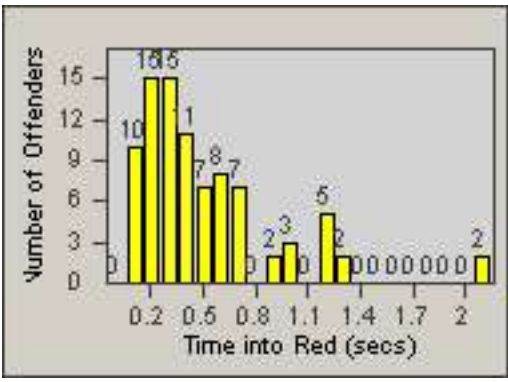

Redflex Redlight Offender Statistics

CONTRACT: Los Alamitos

LOCATION: LAL-KAAL-01 Katella Ave

DATE FROM: 01-Jul-2014

DATE TO: 31-Jul-2014

LANE 1

LANE 2

LANE 3

Redflex Redlight Offender Statistics

CONTRACT: Los Alamitos

LOCATION: LAL-KAAL-01 Katella Ave

DATE FROM: 01-Jul-2014

DATE TO: 31-Jul-2014

LANE 4

LANE TOTAL

Redflex Redlight Offender Statistics