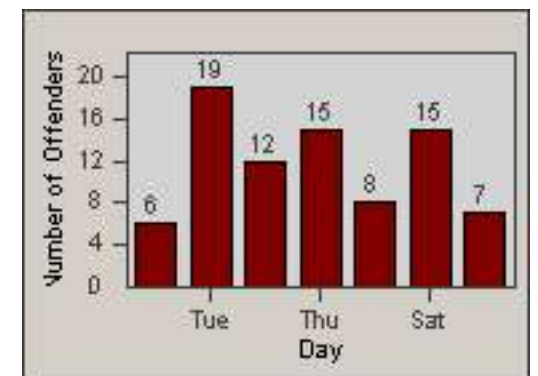

Redflex Redlight Offender Statistics

CONTRACT: Los Alamitos   LOCATION: LAL-KABL-01 Katella Ave
DATE FROM: 01-Jul-2014   DATE TO: 31-Jul-2014

LANE 1

LANE 2

LANE 3