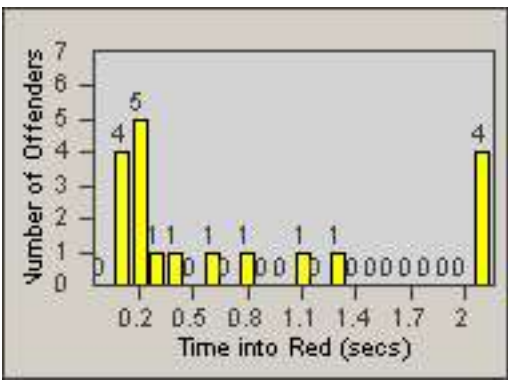

Redflex Redlight Offender Statistics

CONTRACT: Los Alamitos

LOCATION: LAL-KAAL-01 Katella Ave

DATE FROM: 01-Jul-2014

DATE TO: 31-Jul-2014

LANE 1

LANE 2

LANE 3

Redflex Redlight Offender Statistics

CONTRACT: Los Alamitos

LOCATION: LAL-KAAL-01 Katella Ave

DATE FROM: 01-Jul-2014

DATE TO: 31-Jul-2014

LANE 4

LANE TOTAL

Redflex Redlight Offender Statistics