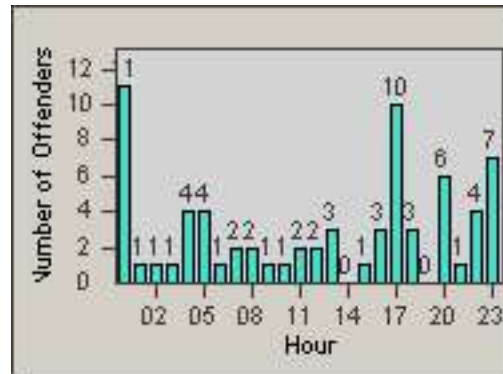

LOCATION: LAL-KAAL-03 Katella Ave
 DATE TO: 31-Jul-2014

LANE 4

LANE TOTAL

Redflex Redlight Offender Statistics

CONTRACT: Los Alamitos LOCATION: LAL-KABL-01 Katella Ave
 DATE FROM: 01-Jul-2014 DATE TO: 31-Jul-2014

LANE 1

LANE 2

LANE 3

Redflex Redlight Offender Statistics

CONTRACT: Los Alamitos LOCATION: LAL-KABL-01 Katella Ave
 DATE FROM: 01-Jul-2014 DATE TO: 31-Jul-2014

LANE 4

LANE TOTAL