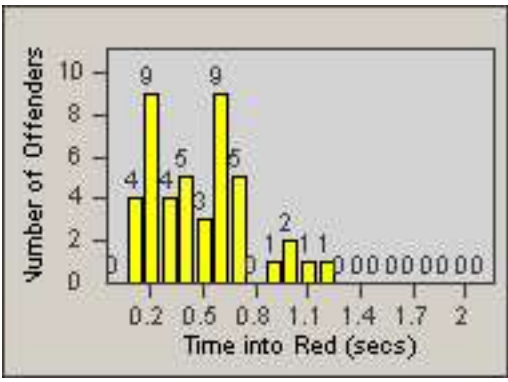

Redflex Redlight Offender Statistics

CONTRACT: Los Alamitos   LOCATION: LAL-KAAL-03 Katella Ave
DATE FROM: 01-Jul-2014   DATE TO: 31-Jul-2014

LANE 1