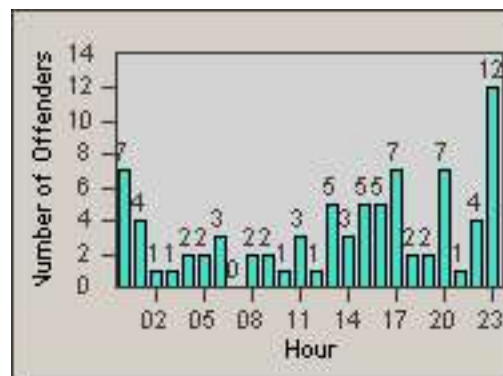

LOCATION: LAL-KAAL-03 Katella Ave
 DATE TO: 31-Jul-2014

LANE 4

LANE TOTAL

Redflex Redlight Offender Statistics

CONTRACT: Los Alamitos LOCATION: LAL-KABL-01 Katella Ave
 DATE FROM: 01-Jul-2014 DATE TO: 31-Jul-2014

LANE 1

LANE 2

LANE 3

Redflex Redlight Offender Statistics

CONTRACT: Los Alamitos LOCATION: LAL-KABL-01 Katella Ave
 DATE FROM: 01-Jul-2014 DATE TO: 31-Jul-2014

LANE 4

LANE TOTAL