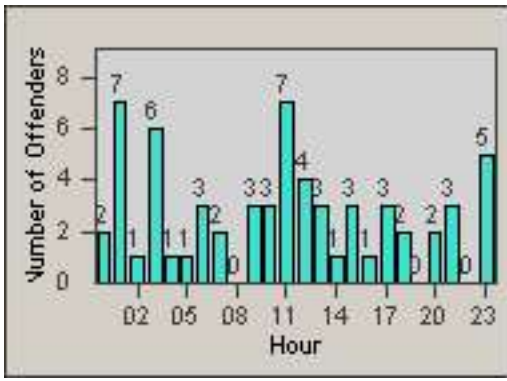

Redflex Redlight Offender Statistics

CONTRACT: Los Alamitos

LOCATION: LAL-KAAL-01 Katella Ave

DATE FROM: 01-Jul-2014

DATE TO: 31-Jul-2014

LANE 4

LANE TOTAL

Redflex Redlight Offender Statistics