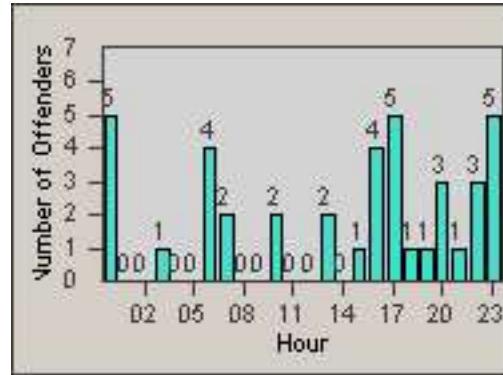

Redflex Redlight Offender Statistics

CONTRACT: Los Alamitos   LOCATION: LAL-KABL-01 Katella Ave
DATE FROM: 01-Jul-2014   DATE TO: 31-Jul-2014

LANE 1