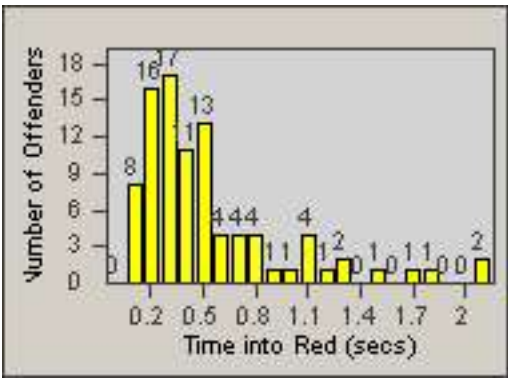

Redflex Redlight Offender Statistics

CONTRACT: Los Alamitos
DATE FROM: 01-Jul-2014

LOCATION: LAL-KAAL-03 Katella Ave
DATE TO: 31-Jul-2014

LANE 4