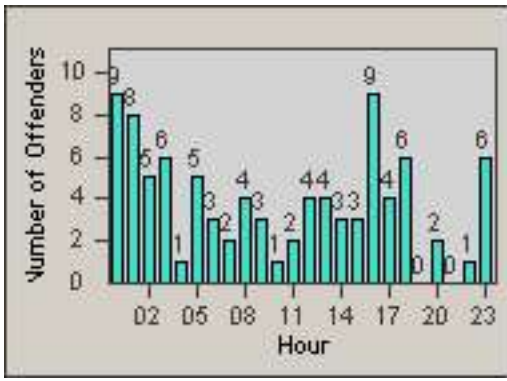

Redflex Redlight Offender Statistics

CONTRACT: Los Alamitos
DATE FROM: 01-Jul-2014

LOCATION: LAL-KAAL-03 Katella Ave
DATE TO: 31-Jul-2014

LANE 4