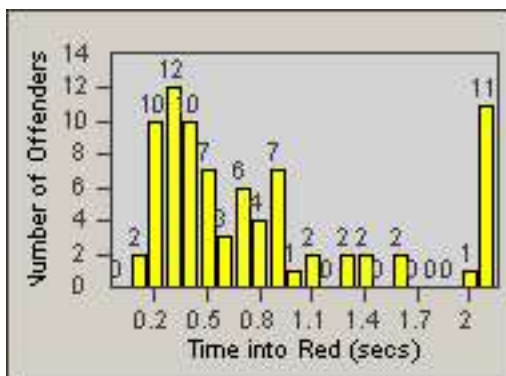

LOCATION: LAL-KAAL-03 Katella Ave
 DATE TO: 31-Jul-2014

LANE 4

LANE TOTAL

Redflex Redlight Offender Statistics

CONTRACT: Los Alamitos LOCATION: LAL-KABL-01 Katella Ave
 DATE FROM: 01-Jul-2014 DATE TO: 31-Jul-2014

LANE 1

LANE 2

LANE 3

Redflex Redlight Offender Statistics

CONTRACT: Los Alamitos LOCATION: LAL-KABL-01 Katella Ave
 DATE FROM: 01-Jul-2014 DATE TO: 31-Jul-2014

LANE 4

LANE TOTAL