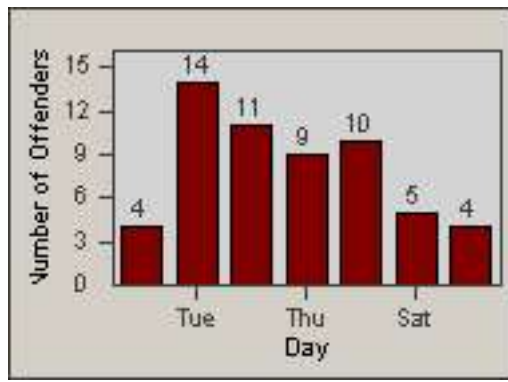

CONTRACT: Los Alamitos LOCATION: LAL-KAAL-03 Katella Ave
 DATE FROM: 01-Jul-2014 DATE TO: 31-Jul-2014

LANE 1

LANE 2

LANE 3

Redflex Redlight Offender Statistics

CONTRACT: Los Alamitos
 DATE FROM: 01-Jul-2014