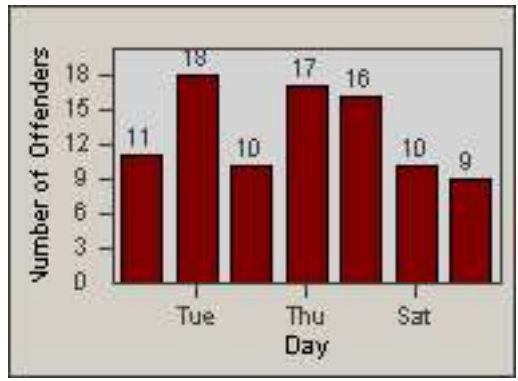

Redflex Redlight Offender Statistics

CONTRACT: Los Alamitos
DATE FROM: 01-Jul-2014

LOCATION: LAL-KAAL-03 Katella Ave
DATE TO: 31-Jul-2014

LANE 4