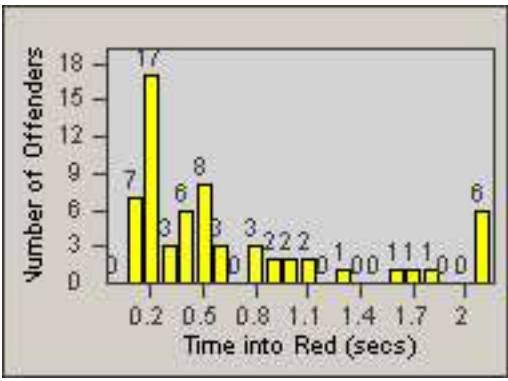

Redflex Redlight Offender Statistics

CONTRACT: Los Alamitos   LOCATION: LAL-KAAL-03 Katella Ave
DATE FROM: 01-Jul-2014   DATE TO: 31-Jul-2014

LANE 1

LANE 2

LANE 3