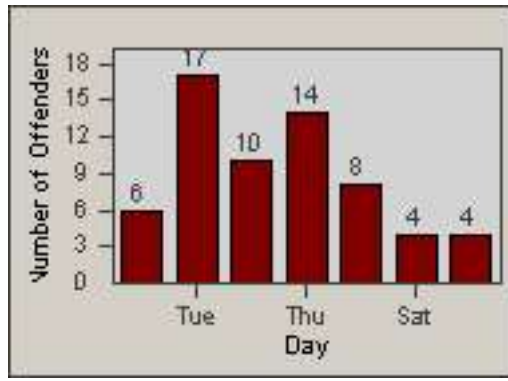

Redflex Redlight Offender Statistics

CONTRACT: Los Alamitos   LOCATION: LAL-KAAL-03 Katella Ave
DATE FROM: 01-Jul-2014   DATE TO: 31-Jul-2014

LANE 1

LANE 2

LANE 3