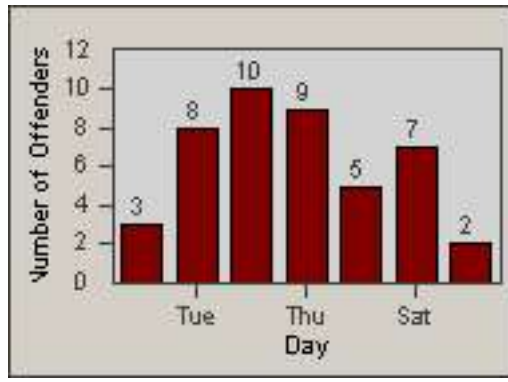

Redflex Redlight Offender Statistics

CONTRACT: Los Alamitos   LOCATION: LAL-KAAL-03 Katella Ave
DATE FROM: 01-Jul-2014   DATE TO: 31-Jul-2014

LANE 1