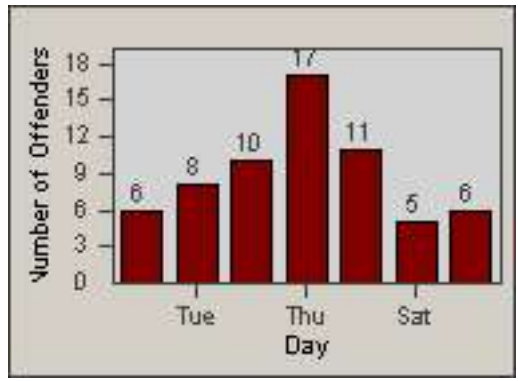

Redflex Redlight Offender Statistics

CONTRACT: Los Alamitos

LOCATION: LAL-KAAL-01 Katella Ave

DATE FROM: 01-Jul-2014

DATE TO: 31-Jul-2014

LANE 4

LANE TOTAL

Redflex Redlight Offender Statistics