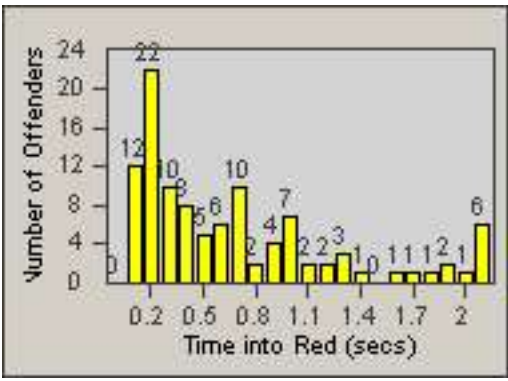

Redflex Redlight Offender Statistics

CONTRACT: Los Alamitos

LOCATION: LAL-KAAL-01 Katella Ave

DATE FROM: 01-Jul-2014

DATE TO: 31-Jul-2014

LANE 1

LANE 2

LANE 3

Redflex Redlight Offender Statistics

CONTRACT: Los Alamitos

LOCATION: LAL-KAAL-01 Katella Ave

DATE FROM: 01-Jul-2014

DATE TO: 31-Jul-2014

LANE 4

LANE TOTAL

Redflex Redlight Offender Statistics