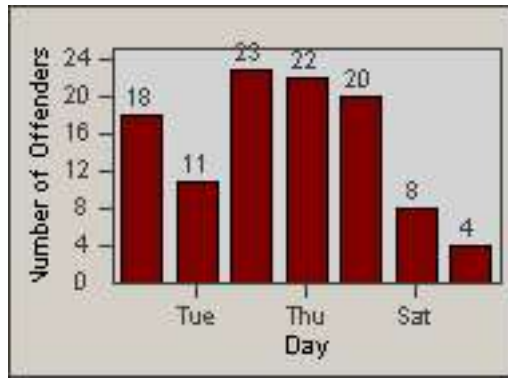

Redflex Redlight Offender Statistics

CONTRACT: Los Alamitos

LOCATION: LAL-KAAL-01 Katella Ave

DATE FROM: 01-Jul-2014

DATE TO: 31-Jul-2014

LANE 1

LANE 2

LANE 3

Redflex Redlight Offender Statistics

CONTRACT: Los Alamitos

LOCATION: LAL-KAAL-01 Katella Ave

DATE FROM: 01-Jul-2014

DATE TO: 31-Jul-2014

LANE 4

LANE TOTAL

Redflex Redlight Offender Statistics