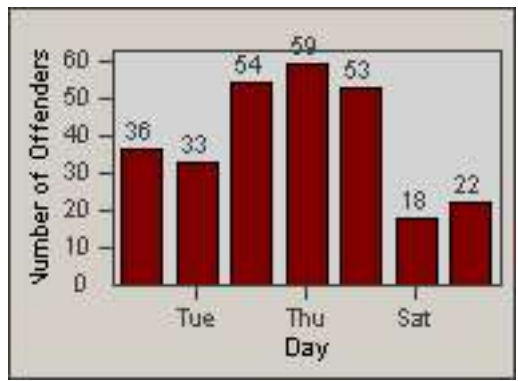

Redflex Redlight Offender Statistics

CONTRACT: Los Alamitos

LOCATION: LAL-KAAL-01 Katella Ave

DATE FROM: 01-Jul-2014

DATE TO: 31-Jul-2014

LANE 4

LANE TOTAL

Redflex Redlight Offender Statistics