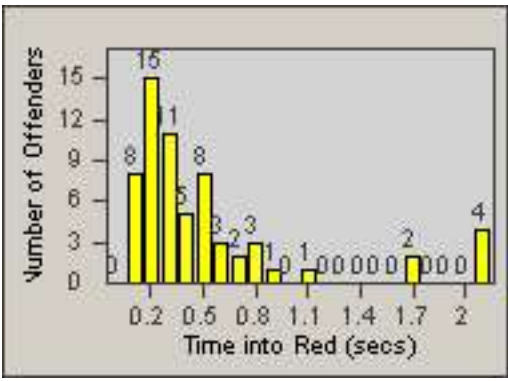

Redflex Redlight Offender Statistics

CONTRACT: Los Alamitos

LOCATION: LAL-KAAL-01 Katella Ave

DATE FROM: 01-Jul-2014

DATE TO: 31-Jul-2014

LANE 4

LANE TOTAL

Redflex Redlight Offender Statistics