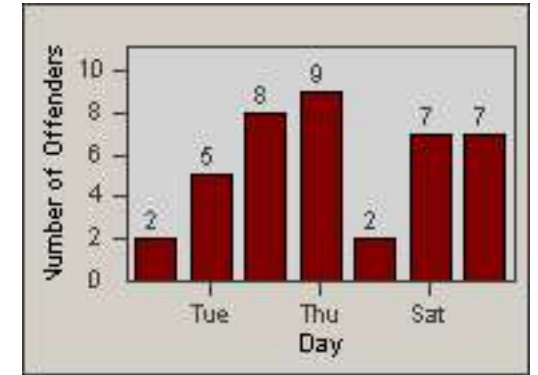

Redflex Redlight Offender Statistics

CONTRACT: Los Alamitos   LOCATION: LAL-KABL-01 Katella Ave
DATE FROM: 01-Jul-2014   DATE TO: 31-Jul-2014

LANE 1