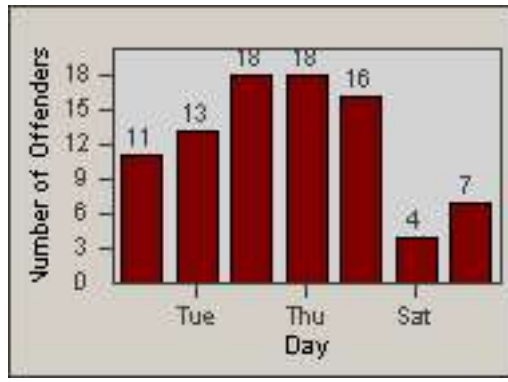

Redflex Redlight Offender Statistics

CONTRACT: Los Alamitos

LOCATION: LAL-KAAL-01 Katella Ave

DATE FROM: 01-Jul-2014

DATE TO: 31-Jul-2014

LANE 1

LANE 2

LANE 3

Redflex Redlight Offender Statistics

CONTRACT: Los Alamitos

LOCATION: LAL-KAAL-01 Katella Ave

DATE FROM: 01-Jul-2014

DATE TO: 31-Jul-2014

LANE 4

LANE TOTAL

Redflex Redlight Offender Statistics