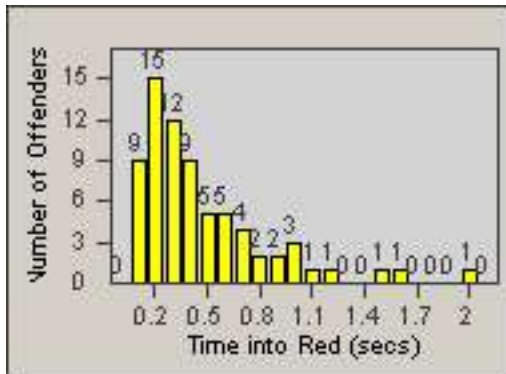

Redflex Redlight Offender Statistics

CONTRACT: Los Alamitos   LOCATION: LAL-KABL-01 Katella Ave
DATE FROM: 01-Jul-2014   DATE TO: 31-Jul-2014

LANE 1

LANE 2

LANE 3