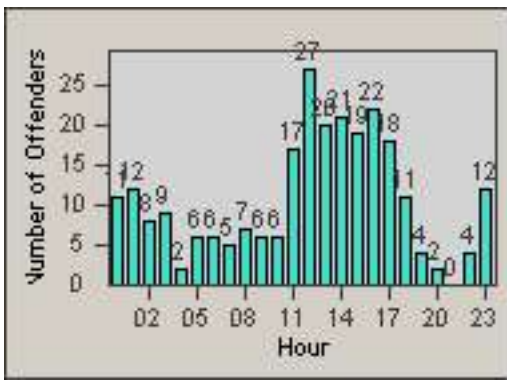

Redflex Redlight Offender Statistics

CONTRACT: Los Alamitos
DATE FROM: 01-Jul-2014

LOCATION: LAL-KAAL-03 Katella Ave
DATE TO: 31-Jul-2014

LANE 4

LANE TOTAL