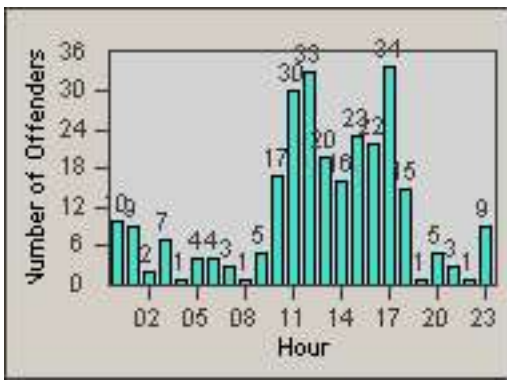

Redflex Redlight Offender Statistics

CONTRACT: Los Alamitos

LOCATION: LAL-KAAL-01 Katella Ave

DATE FROM: 01-Jul-2014

DATE TO: 31-Jul-2014

LANE 4

LANE TOTAL

Redflex Redlight Offender Statistics

CONTRACT: Los Alamitos LOCATION: LAL-KAAL-03 Katella Ave
 DATE FROM: 01-Jul-2014 DATE TO: 31-Jul-2014

LANE 1

LANE 2

LANE 3

Redflex Redlight Offender Statistics

CONTRACT: Los Alamitos
 DATE FROM: 01-Jul-2014