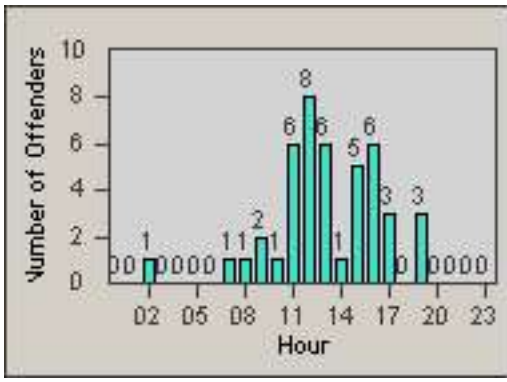

Redflex Redlight Offender Statistics

CONTRACT: Los Alamitos   LOCATION: LAL-KAAL-03 Katella Ave
DATE FROM: 01-Jul-2014   DATE TO: 31-Jul-2014

LANE 1