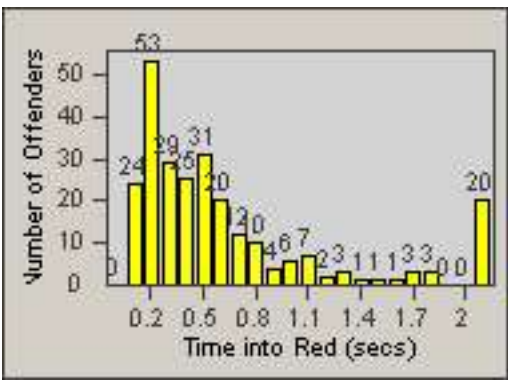

Redflex Redlight Offender Statistics

CONTRACT: Los Alamitos
DATE FROM: 01-Jul-2014

LOCATION: LAL-KAAL-03 Katella Ave
DATE TO: 31-Jul-2014

LANE 4

LANE TOTAL