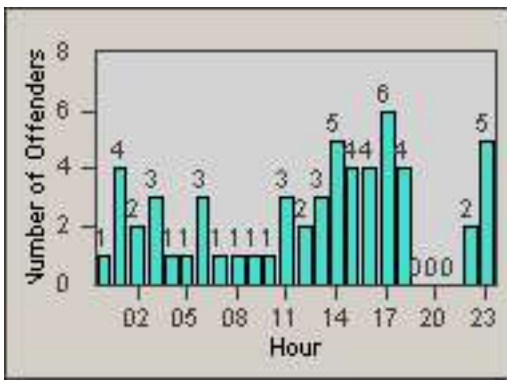

CONTRACT: Los Alamitos LOCATION: LAL-KAAL-03 Katella Ave
 DATE FROM: 01-Jul-2014 DATE TO: 31-Jul-2014

LANE 1

LANE 2

LANE 3

Redflex Redlight Offender Statistics

CONTRACT: Los Alamitos
 DATE FROM: 01-Jul-2014