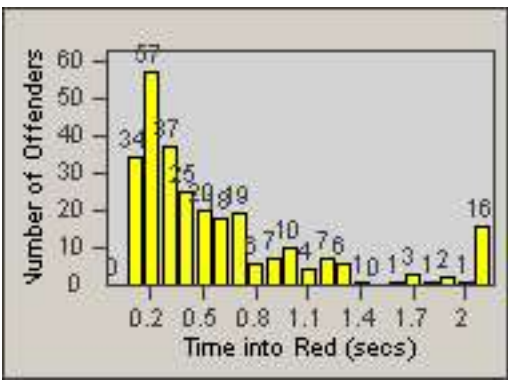

Redflex Redlight Offender Statistics

CONTRACT: Los Alamitos

LOCATION: LAL-KAAL-01 Katella Ave

DATE FROM: 01-Jul-2014

DATE TO: 31-Jul-2014

LANE 4

LANE TOTAL

Redflex Redlight Offender Statistics