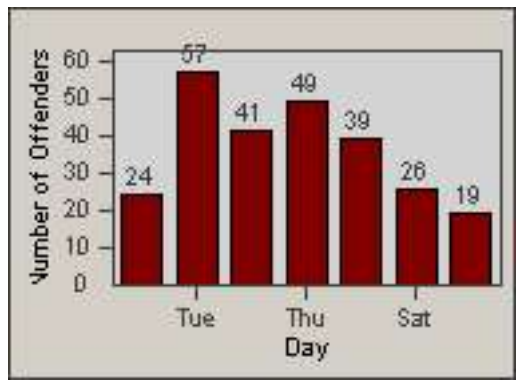

Redflex Redlight Offender Statistics

CONTRACT: Los Alamitos
DATE FROM: 01-Jul-2014

LOCATION: LAL-KAAL-03 Katella Ave
DATE TO: 31-Jul-2014

LANE 4

LANE TOTAL