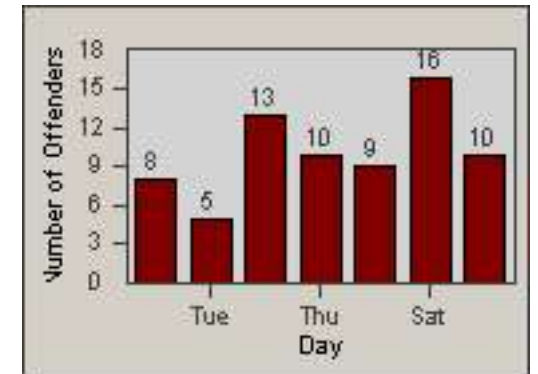

Redflex Redlight Offender Statistics

CONTRACT: Los Alamitos   LOCATION: LAL-KABL-01 Katella Ave
DATE FROM: 01-Jul-2014   DATE TO: 31-Jul-2014

LANE 1

LANE 2

LANE 3