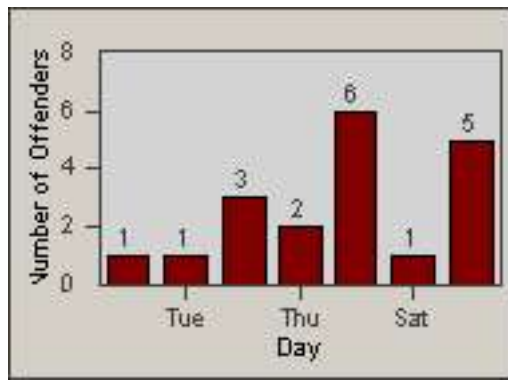

Redflex Redlight Offender Statistics

CONTRACT: Los Alamitos

LOCATION: LAL-KAAL-01 Katella Ave

DATE FROM: 01-Jul-2014

DATE TO: 31-Jul-2014

LANE 1

LANE 2

LANE 3

Redflex Redlight Offender Statistics

CONTRACT: Los Alamitos

LOCATION: LAL-KAAL-01 Katella Ave

DATE FROM: 01-Jul-2014

DATE TO: 31-Jul-2014

LANE 4

LANE TOTAL

Redflex Redlight Offender Statistics