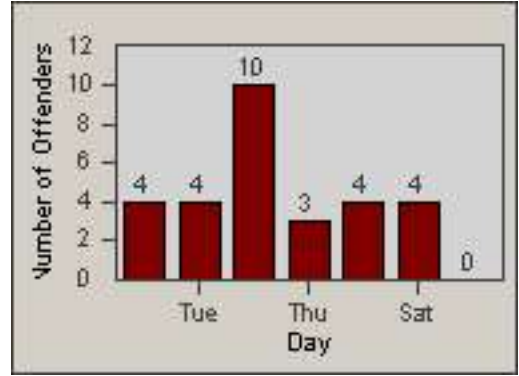

Redflex Redlight Offender Statistics

CONTRACT: Lynwood
 DATE FROM: 01-Jun-2016

LOCATION: LYN-IMLB-01 Imperial Hwy and Long Beach Blvd
 DATE TO: 30-Jun-2016

LANE 1

LANE 2

LANE 3

Redflex Redlight Offender Statistics