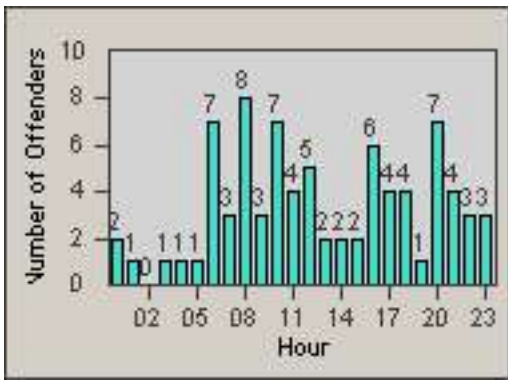

Redflex Redlight Offender Statistics

CONTRACT: Lynwood
 DATE FROM: 01-Jun-2016

LOCATION: LYN-IMLB-01 Imperial Hwy and Long Beach Blvd
 DATE TO: 30-Jun-2016

LANE 1

LANE 2

LANE 3

Redflex Redlight Offender Statistics

CONTRACT: Lynwood
 DATE FROM: 01-Jun-2016

LOCATION: LYN-IMLB-01 Imperial Hwy and Long Beach Blvd
 DATE TO: 30-Jun-2016

LANE 4

LANE TOTAL

Redflex Redlight Offender Statistics

CONTRACT: Lynwood
 DATE FROM: 01-Jun-2016