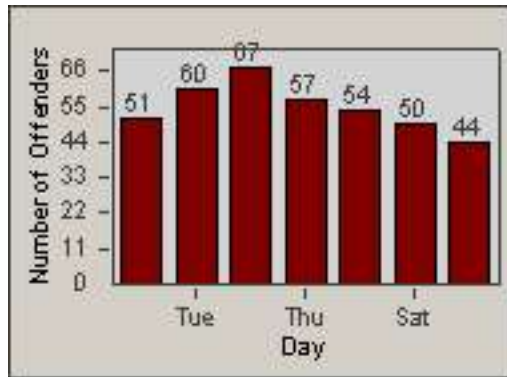

Redflex Redlight Offender Statistics

CONTRACT: Lynwood
DATE FROM: 01-Jun-2016

LOCATION: LYN-IMLB-01 Imperial Hwy and Long Beach Blvd
DATE TO: 30-Jun-2016