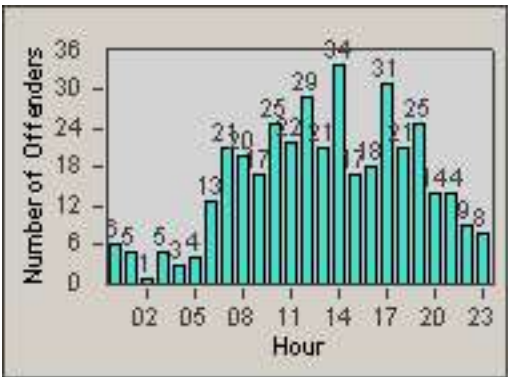

LANE 1

Redflex Redlight Offender Statistics

CONTRACT: Lynwood
DATE FROM: 01-Jun-2016

LOCATION: LYN-IMLB-01 Imperial Hwy and Long Beach Blvd
DATE TO: 30-Jun-2016