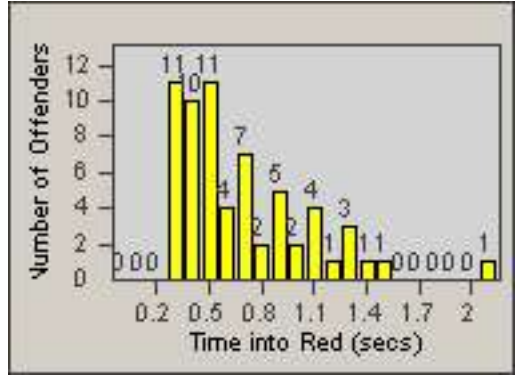

Redflex Redlight Offender Statistics

CONTRACT: Lynwood
DATE FROM: 01-Jun-2016

LOCATION: LYN-IMAT-01 Intersection of Imperial Hwy / Atlantic Ave
DATE TO: 30-Jun-2016

LANE 2