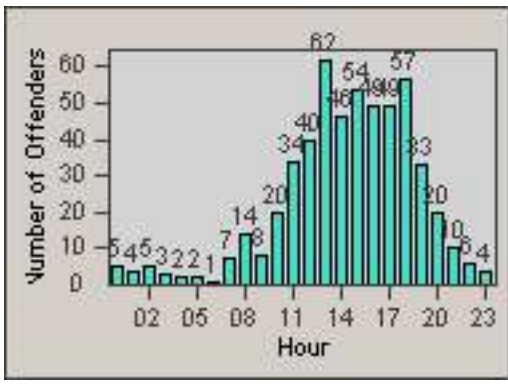

Redflex Redlight Offender Statistics

CONTRACT: Lynwood
DATE FROM: 01-Jun-2016

LOCATION: LYN-IMAT-01 Intersection of Imperial Hwy / Atlantic Ave
DATE TO: 30-Jun-2016

LANE 2