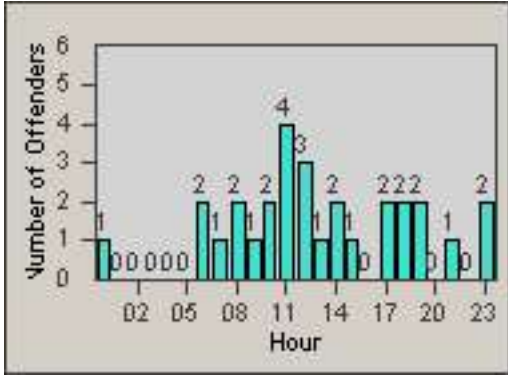

Redflex Redlight Offender Statistics

CONTRACT: Lynwood
 DATE FROM: 01-Jun-2016

LOCATION: LYN-IMLB-01 Imperial Hwy and Long Beach Blvd
 DATE TO: 30-Jun-2016

LANE 1

LANE 2

LANE 3

Redflex Redlight Offender Statistics

CONTRACT: Lynwood
 DATE FROM: 01-Jun-2016

LOCATION: LYN-IMLB-01 Imperial Hwy and Long Beach Blvd
 DATE TO: 30-Jun-2016

LANE 4

LANE TOTAL

Redflex Redlight Offender Statistics

CONTRACT: Lynwood
 DATE FROM: 01-Jun-2016