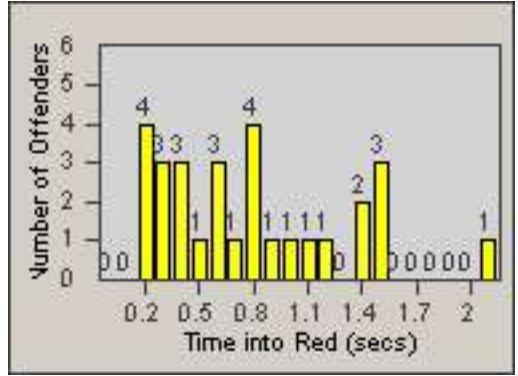

Redflex Redlight Offender Statistics

CONTRACT: Lynwood
 DATE FROM: 01-Jun-2016

LOCATION: LYN-IMLB-01 Imperial Hwy and Long Beach Blvd
 DATE TO: 30-Jun-2016

LANE 1

LANE 2

LANE 3

Redflex Redlight Offender Statistics

CONTRACT: Lynwood
 DATE FROM: 01-Jun-2016

LOCATION: LYN-IMLB-01 Imperial Hwy and Long Beach Blvd
 DATE TO: 30-Jun-2016

LANE 4

LANE TOTAL

Redflex Redlight Offender Statistics

CONTRACT: Lynwood
 DATE FROM: 01-Jun-2016