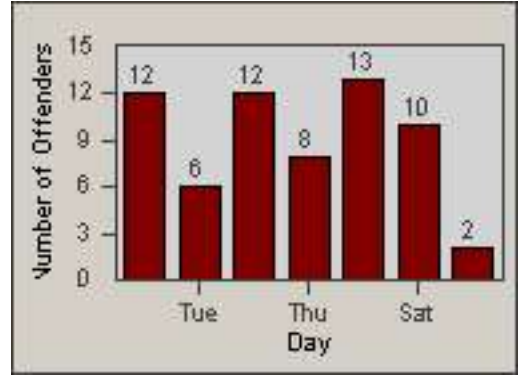

Redflex Redlight Offender Statistics

CONTRACT: Lynwood
DATE FROM: 01-Jun-2016

LOCATION: LYN-IMAT-01 Intersection of Imperial Hwy / Atlantic Ave
DATE TO: 30-Jun-2016

LANE 2