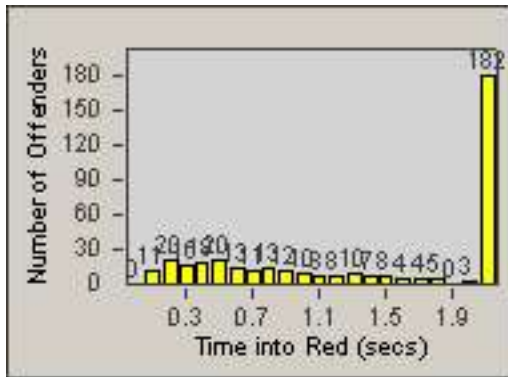

CONTRACT: Lynwood
 DATE FROM: 01-Jun-2016

LOCATION: LYN-IMLB-01 Imperial Hwy and Long Beach Blvd
 DATE TO: 30-Jun-2016

LANE 4

LANE TOTAL

Redflex Redlight Offender Statistics

CONTRACT: Lynwood
 DATE FROM: 01-Jun-2016

LOCATION: LYN-IMLB-01 Imperial Hwy and Long Beach Blvd
 DATE TO: 30-Jun-2016

Redflex Redlight Offender Statistics

CONTRACT: Lynwood
 DATE FROM: 01-Jun-2016

LOCATION: LYN-IMAT-01 Intersection of Imperial Hwy / Atlantic Ave
 DATE TO: 30-Jun-2016