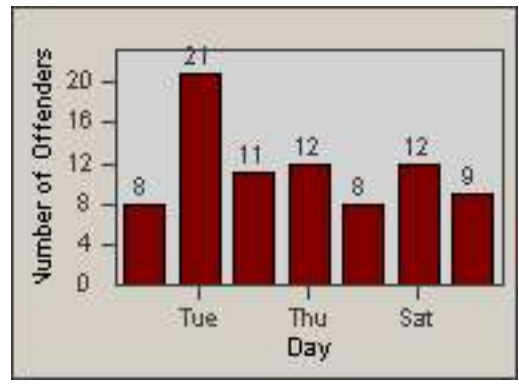

Redflex Redlight Offender Statistics

CONTRACT: Lynwood
 DATE FROM: 01-Jun-2016

LOCATION: LYN-IMLB-01 Imperial Hwy and Long Beach Blvd
 DATE TO: 30-Jun-2016

LANE 1

LANE 2

LANE 3

Redflex Redlight Offender Statistics