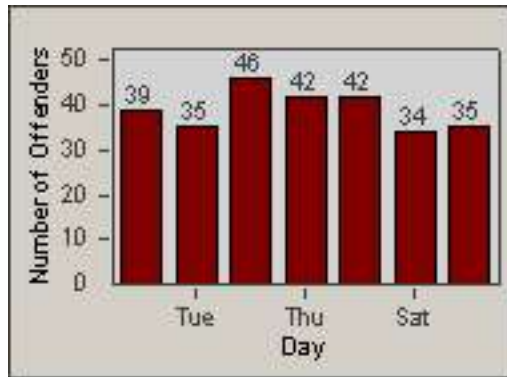

Redflex Redlight Offender Statistics

CONTRACT: Lynwood
DATE FROM: 01-Jun-2016

LOCATION: LYN-IMLB-01 Imperial Hwy and Long Beach Blvd
DATE TO: 30-Jun-2016