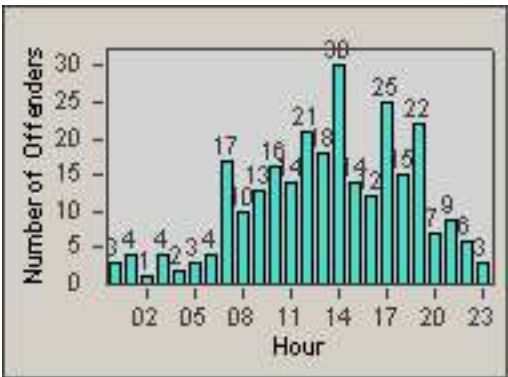

Redflex Redlight Offender Statistics

CONTRACT: Lynwood
 DATE FROM: 01-Jun-2016

LOCATION: LYN-IMLB-01 Imperial Hwy and Long Beach Blvd
 DATE TO: 30-Jun-2016

LANE 1

LANE 2

LANE 3

Redflex Redlight Offender Statistics

CONTRACT: Lynwood
 DATE FROM: 01-Jun-2016

LOCATION: LYN-IMLB-01 Imperial Hwy and Long Beach Blvd
 DATE TO: 30-Jun-2016

LANE 4

LANE TOTAL

Redflex Redlight Offender Statistics

CONTRACT: Lynwood
 DATE FROM: 01-Jun-2016