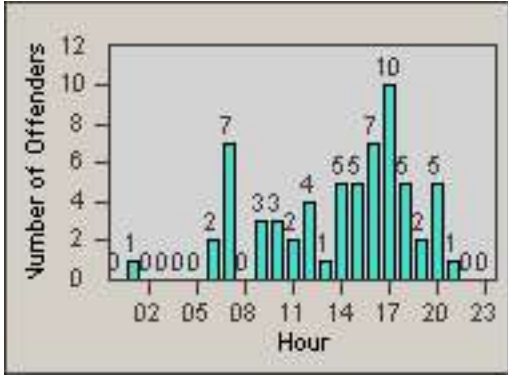

Redflex Redlight Offender Statistics

CONTRACT: Lynwood
DATE FROM: 01-Jun-2016

LOCATION: LYN-IMAT-01 Intersection of Imperial Hwy / Atlantic Ave
DATE TO: 30-Jun-2016

LANE 2