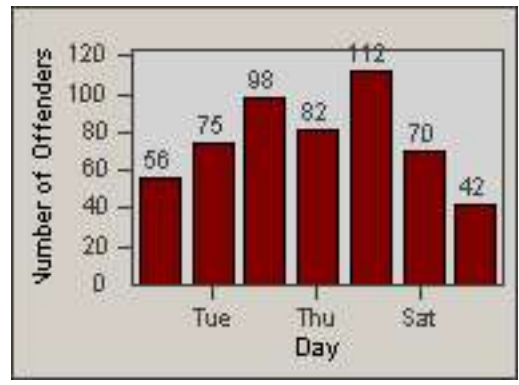

Redflex Redlight Offender Statistics

CONTRACT: Lynwood
DATE FROM: 01-Jun-2016

LOCATION: LYN-IMAT-01 Intersection of Imperial Hwy / Atlantic Ave
DATE TO: 30-Jun-2016

LANE 2