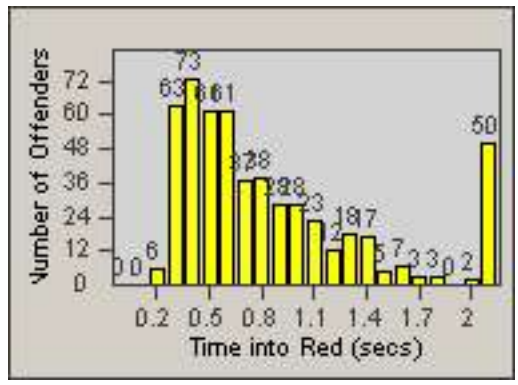

Redflex Redlight Offender Statistics

CONTRACT: Lynwood
DATE FROM: 01-Jun-2016

LOCATION: LYN-IMAT-01 Intersection of Imperial Hwy / Atlantic Ave
DATE TO: 30-Jun-2016

LANE 2