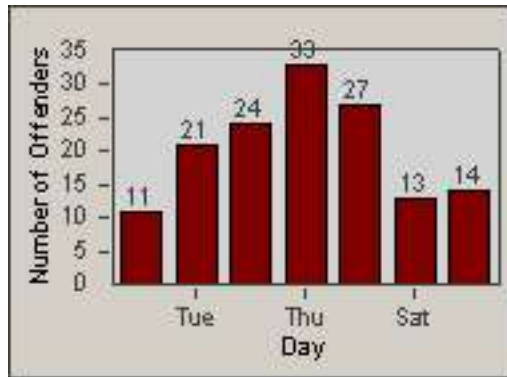

LANE 1

LANE 2

LANE 3

Redflex Redlight Offender Statistics

CONTRACT: Lynwood
 DATE FROM: 01-Jun-2016

LOCATION: LYN-IMAT-01 Intersection of Imperial Hwy / Atlantic Ave
 DATE TO: 30-Jun-2016

LANE 4

LANE TOTAL