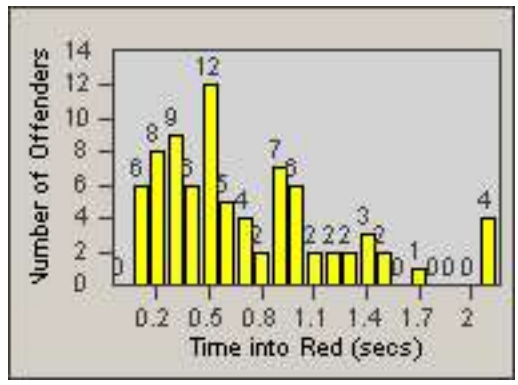

Redflex Redlight Offender Statistics

CONTRACT: Lynwood
 DATE FROM: 01-Jun-2016

LOCATION: LYN-IMLB-01 Imperial Hwy and Long Beach Blvd
 DATE TO: 30-Jun-2016

LANE 1

LANE 2

LANE 3

Redflex Redlight Offender Statistics