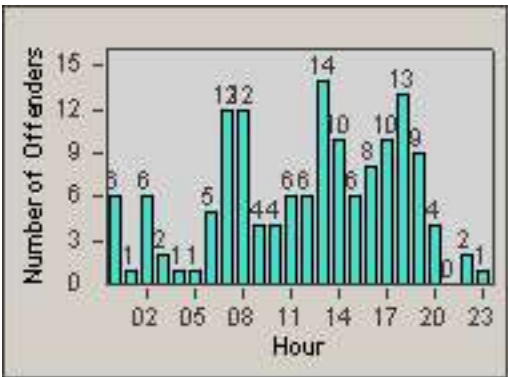

LANE 1

LANE 2

LANE 3

Redflex Redlight Offender Statistics

CONTRACT: Lynwood
 DATE FROM: 01-Jun-2016

LOCATION: LYN-IMAT-01 Intersection of Imperial Hwy / Atlantic Ave
 DATE TO: 30-Jun-2016

LANE 4

LANE TOTAL