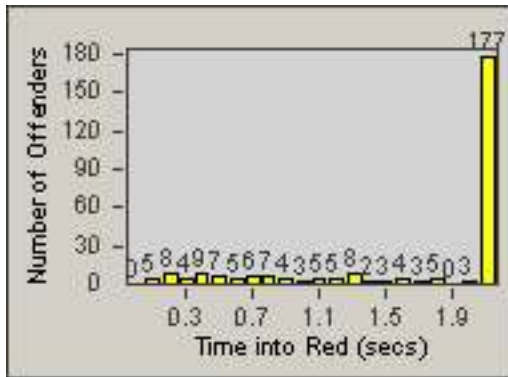

Redflex Redlight Offender Statistics

CONTRACT: Lynwood
 DATE FROM: 01-Jun-2016

LOCATION: LYN-IMLB-01 Imperial Hwy and Long Beach Blvd
 DATE TO: 30-Jun-2016

LANE 1

LANE 2

LANE 3

Redflex Redlight Offender Statistics

CONTRACT: Lynwood
 DATE FROM: 01-Jun-2016

LOCATION: LYN-IMLB-01 Imperial Hwy and Long Beach Blvd
 DATE TO: 30-Jun-2016

LANE 4

LANE TOTAL

Redflex Redlight Offender Statistics

CONTRACT: Lynwood
 DATE FROM: 01-Jun-2016