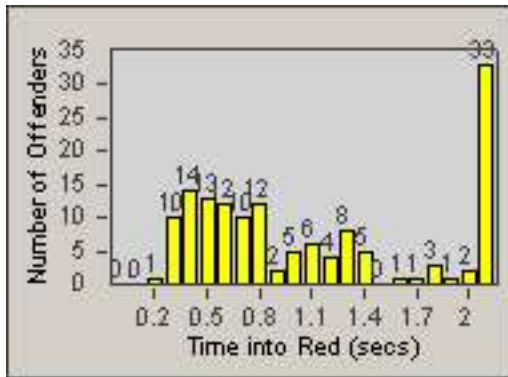

LANE 1

LANE 2

LANE 3

Redflex Redlight Offender Statistics

CONTRACT: Lynwood
 DATE FROM: 01-Jun-2016

LOCATION: LYN-IMAT-01 Intersection of Imperial Hwy / Atlantic Ave
 DATE TO: 30-Jun-2016

LANE 4

LANE TOTAL