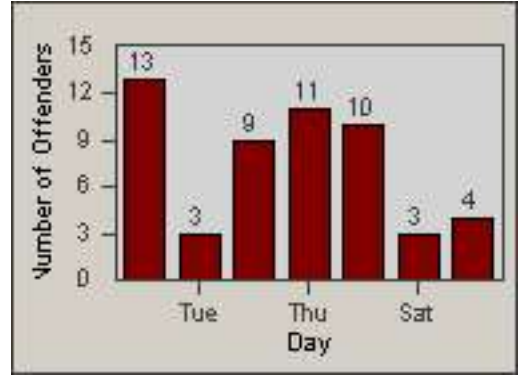

Redflex Redlight Offender Statistics

CONTRACT: Marysville   LOCATION: MAR-10G-01 10th St
DATE FROM: 01-Jan-2015   DATE TO: 31-Jan-2015

LANE 1

LANE 2

LANE 3