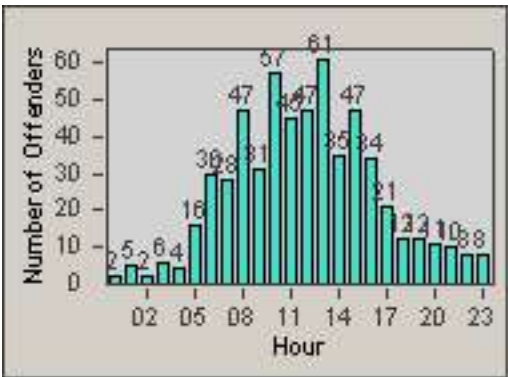

LANE 4

LANE TOTAL

Redflex Redlight Offender Statistics

CONTRACT: Marysville
 DATE FROM: 01-Jan-2015

LOCATION: MAR-10RA-01 10th Street and Ramirez
 DATE TO: 31-Jan-2015

Redflex Redlight Offender Statistics

CONTRACT: Marysville
DATE FROM: 01-Jan-2015