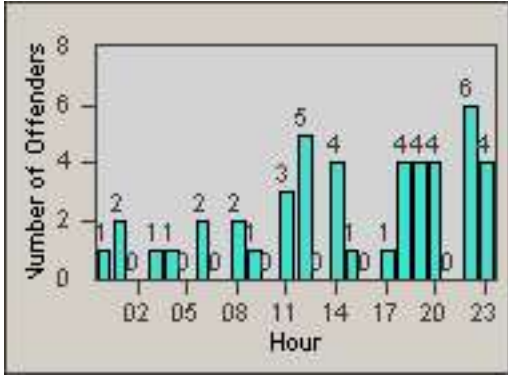

Redflex Redlight Offender Statistics

CONTRACT: Marysville **LOCATION:** MAR-10G-03 10th St
DATE FROM: 01-Jan-2015 **DATE TO:** 31-Jan-2015

LANE 1

LANE 2

LANE 3

Redflex Redlight Offender Statistics

CONTRACT: Marysville
 DATE FROM: 01-Jan-2015

LOCATION: MAR-10G-03 10th St
 DATE TO: 31-Jan-2015

LANE 4

LANE TOTAL

Redflex Redlight Offender Statistics

CONTRACT: Marysville
 DATE FROM: 01-Jan-2015

LOCATION: MAR-10G-03 10th St
 DATE TO: 31-Jan-2015

Redflex Redlight Offender Statistics