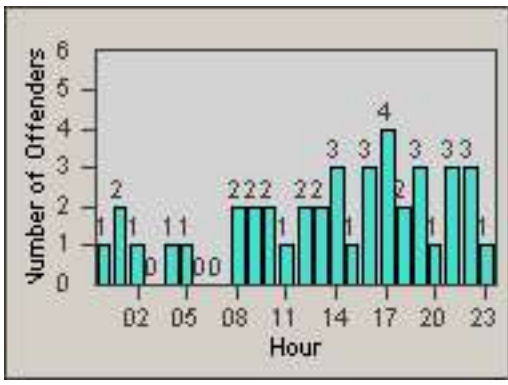

Redflex Redlight Offender Statistics

CONTRACT: Marysville **LOCATION:** MAR-10G-03 10th St
DATE FROM: 01-Jan-2015 **DATE TO:** 31-Jan-2015

LANE 1

LANE 2

LANE 3

Redflex Redlight Offender Statistics

CONTRACT: Marysville
 DATE FROM: 01-Jan-2015

LOCATION: MAR-10G-03 10th St
 DATE TO: 31-Jan-2015

LANE 4

LANE TOTAL

Redflex Redlight Offender Statistics

CONTRACT: Marysville
 DATE FROM: 01-Jan-2015

LOCATION: MAR-10G-03 10th St
 DATE TO: 31-Jan-2015

Redflex Redlight Offender Statistics