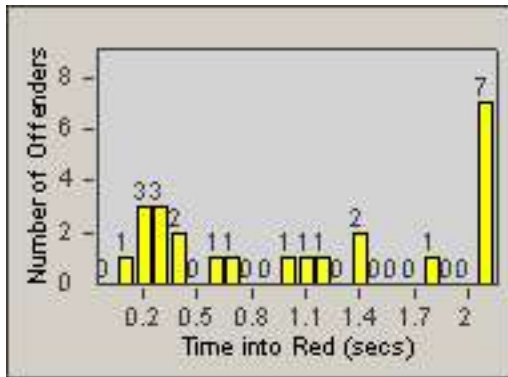

Redflex Redlight Offender Statistics

CONTRACT: Marysville **LOCATION:** MAR-10G-03 10th St
DATE FROM: 01-Jan-2015 **DATE TO:** 31-Jan-2015

LANE 1

LANE 2

LANE 3

Redflex Redlight Offender Statistics

CONTRACT: Marysville
 DATE FROM: 01-Jan-2015

LOCATION: MAR-10G-03 10th St
 DATE TO: 31-Jan-2015

LANE 4

LANE TOTAL

Redflex Redlight Offender Statistics

CONTRACT: Marysville
 DATE FROM: 01-Jan-2015

LOCATION: MAR-10G-03 10th St
 DATE TO: 31-Jan-2015

Redflex Redlight Offender Statistics