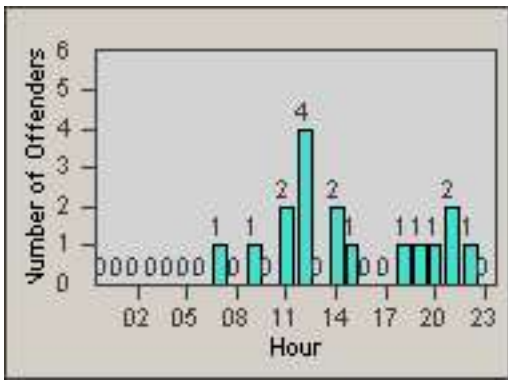

Redflex Redlight Offender Statistics

CONTRACT: Marysville
DATE FROM: 01-Jan-2015

LOCATION: MAR-3F-01 3rd St
DATE TO: 31-Jan-2015

LANE 1

LANE 2