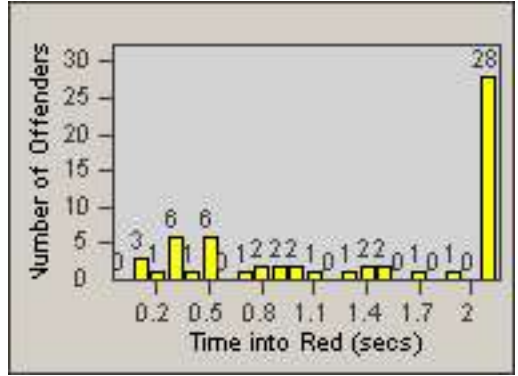

LANE TOTAL

Redflex Redlight Offender Statistics

CONTRACT: Marysville
DATE FROM: 01-Jan-2015

LOCATION: MAR-E3-01 E St
DATE TO: 31-Jan-2015

Redflex Redlight Offender Statistics

CONTRACT: Marysville
 DATE FROM: 01-Jan-2015

LOCATION: MAR-3F-01 3rd St
 DATE TO: 31-Jan-2015

LANE 1

LANE 2

LANE 3

Redflex Redlight Offender Statistics

CONTRACT: Marysville
DATE FROM: 01-Jan-2015

LOCATION: MAR-3F-01 3rd St
DATE TO: 31-Jan-2015

LANE 4