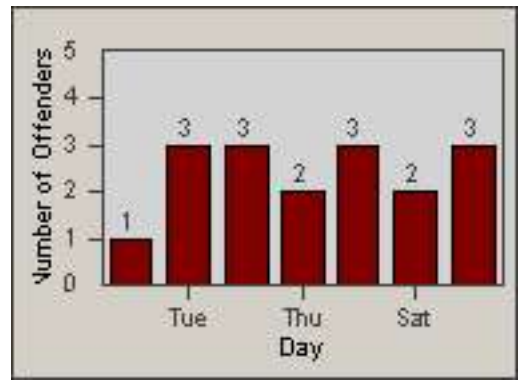

Redflex Redlight Offender Statistics

CONTRACT: Marysville
DATE FROM: 01-Jan-2015

LOCATION: MAR-3F-01 3rd St
DATE TO: 31-Jan-2015

LANE 1

LANE 2