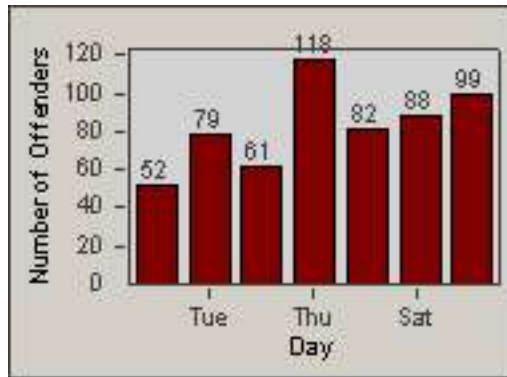

LANE 4

LANE TOTAL

Redflex Redlight Offender Statistics

CONTRACT: Marysville
 DATE FROM: 01-Jan-2015

LOCATION: MAR-10RA-01 10th Street and Ramirez
 DATE TO: 31-Jan-2015

Redflex Redlight Offender Statistics

CONTRACT: Marysville
DATE FROM: 01-Jan-2015