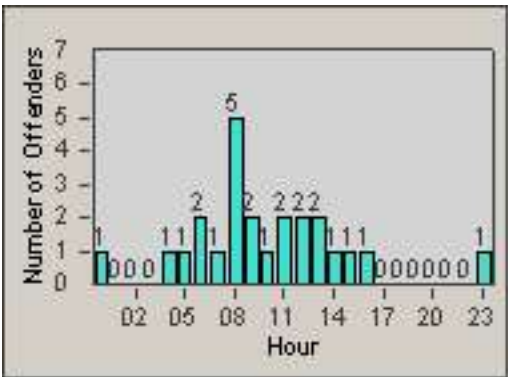

Redflex Redlight Offender Statistics

CONTRACT: Marysville **LOCATION:** MAR-10G-03 10th St
DATE FROM: 01-Jan-2015 **DATE TO:** 31-Jan-2015

LANE 1

LANE 2

LANE 3

Redflex Redlight Offender Statistics

CONTRACT: Marysville
 DATE FROM: 01-Jan-2015

LOCATION: MAR-10G-03 10th St
 DATE TO: 31-Jan-2015

LANE 4

LANE TOTAL

Redflex Redlight Offender Statistics

CONTRACT: Marysville
 DATE FROM: 01-Jan-2015

LOCATION: MAR-10G-03 10th St
 DATE TO: 31-Jan-2015

Redflex Redlight Offender Statistics