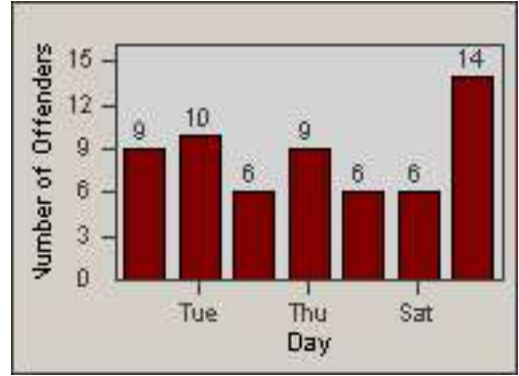

Redflex Redlight Offender Statistics

CONTRACT: Marysville
DATE FROM: 01-Jan-2015

LOCATION: MAR-3F-01 3rd St
DATE TO: 31-Jan-2015

LANE 1

LANE 2

LANE 3