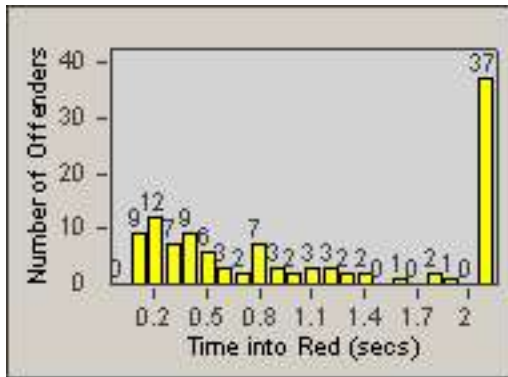

Redflex Redlight Offender Statistics

CONTRACT: Marysville **LOCATION:** MAR-10G-03 10th St
DATE FROM: 01-Jan-2015 **DATE TO:** 31-Jan-2015

LANE 1

LANE 2

LANE 3

Redflex Redlight Offender Statistics

CONTRACT: Marysville
 DATE FROM: 01-Jan-2015

LOCATION: MAR-10G-03 10th St
 DATE TO: 31-Jan-2015

LANE 4

LANE TOTAL

Redflex Redlight Offender Statistics

CONTRACT: Marysville
 DATE FROM: 01-Jan-2015

LOCATION: MAR-10G-03 10th St
 DATE TO: 31-Jan-2015

Redflex Redlight Offender Statistics

CONTRACT: Marysville LOCATION: MAR-10G-01 10th St
 DATE FROM: 01-Jan-2015 DATE TO: 31-Jan-2015

LANE 1

LANE 2

LANE 3

Redflex Redlight Offender Statistics

CONTRACT: Marysville LOCATION: MAR-10G-01 10th St
 DATE FROM: 01-Jan-2015 DATE TO: 31-Jan-2015