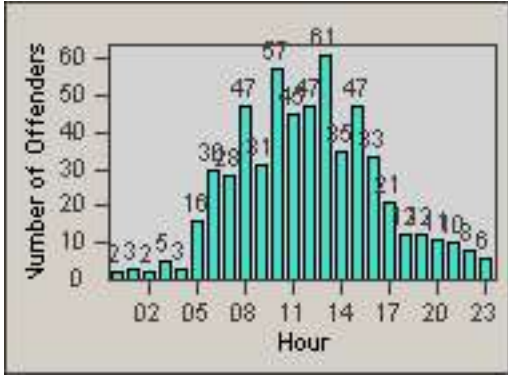

Redflex Redlight Offender Statistics

CONTRACT: Marysville
DATE FROM: 01-Jan-2015

LOCATION: MAR-10RA-01 10th Street and Ramirez
DATE TO: 31-Jan-2015

LANE 1

LANE 2

LANE 3