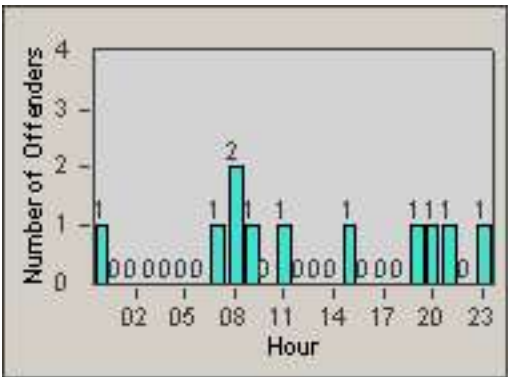

CONTRACT: Marysville LOCATION: MAR-10G-01 10th St
 DATE FROM: 01-Jan-2015 DATE TO: 31-Jan-2015

LANE 1

LANE 2

LANE 3

Redflex Redlight Offender Statistics

CONTRACT: Marysville LOCATION: MAR-10G-01 10th St
 DATE FROM: 01-Jan-2015 DATE TO: 31-Jan-2015

LANE 4

LANE TOTAL

Redflex Redlight Offender Statistics

CONTRACT: Marysville LOCATION: MAR-10G-01 10th St
 DATE FROM: 01-Jan-2015 DATE TO: 31-Jan-2015

Redflex Redlight Offender Statistics

CONTRACT: Marysville
 DATE FROM: 01-Jan-2015