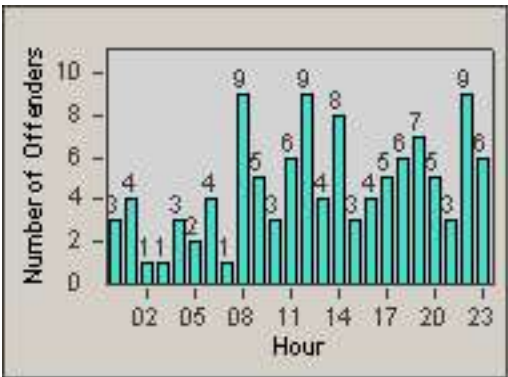

Redflex Redlight Offender Statistics

CONTRACT: Marysville **LOCATION:** MAR-10G-03 10th St
DATE FROM: 01-Jan-2015 **DATE TO:** 31-Jan-2015

LANE 1

LANE 2

LANE 3

Redflex Redlight Offender Statistics

CONTRACT: Marysville
 DATE FROM: 01-Jan-2015

LOCATION: MAR-10G-03 10th St
 DATE TO: 31-Jan-2015

LANE 4

LANE TOTAL

Redflex Redlight Offender Statistics

CONTRACT: Marysville
 DATE FROM: 01-Jan-2015

LOCATION: MAR-10G-03 10th St
 DATE TO: 31-Jan-2015

Redflex Redlight Offender Statistics

CONTRACT: Marysville LOCATION: MAR-10G-01 10th St
 DATE FROM: 01-Jan-2015 DATE TO: 31-Jan-2015

LANE 1

LANE 2

LANE 3

Redflex Redlight Offender Statistics

CONTRACT: Marysville LOCATION: MAR-10G-01 10th St
 DATE FROM: 01-Jan-2015 DATE TO: 31-Jan-2015