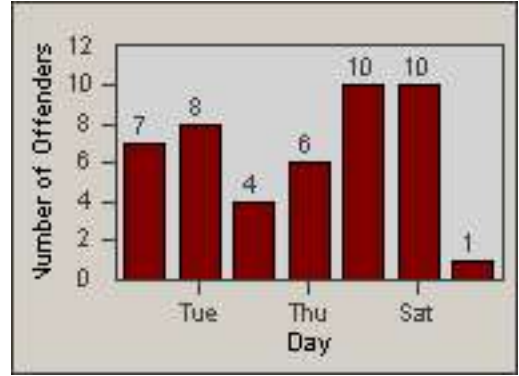

Redflex Redlight Offender Statistics

CONTRACT: Marysville **LOCATION:** MAR-10G-03 10th St
DATE FROM: 01-Jan-2015 **DATE TO:** 31-Jan-2015

LANE 1

LANE 2

LANE 3

Redflex Redlight Offender Statistics

CONTRACT: Marysville
 DATE FROM: 01-Jan-2015