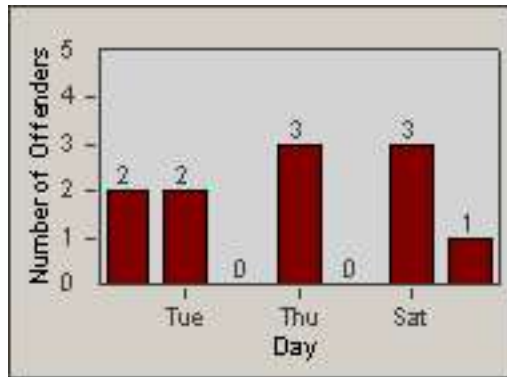

CONTRACT: Marysville LOCATION: MAR-10G-01 10th St
 DATE FROM: 01-Jan-2015 DATE TO: 31-Jan-2015

LANE 1

LANE 2

LANE 3

Redflex Redlight Offender Statistics

CONTRACT: Marysville LOCATION: MAR-10G-01 10th St
 DATE FROM: 01-Jan-2015 DATE TO: 31-Jan-2015