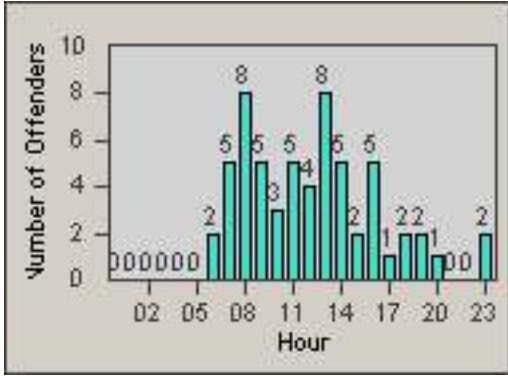

Redflex Redlight Offender Statistics

CONTRACT: Marysville
DATE FROM: 01-Jan-2015

LOCATION: MAR-3F-01 3rd St
DATE TO: 31-Jan-2015

LANE 1

LANE 2

LANE 3