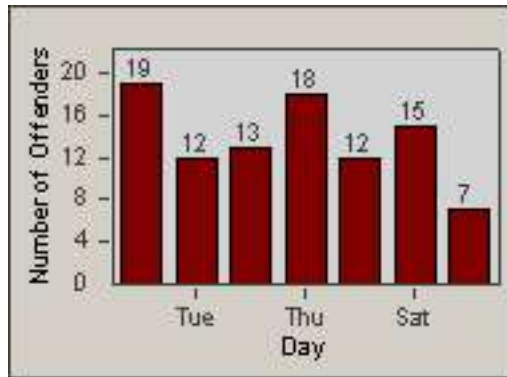

LANE 4

LANE TOTAL

Redflex Redlight Offender Statistics

CONTRACT: Marysville LOCATION: MAR-10G-01 10th St
 DATE FROM: 01-Jan-2015 DATE TO: 31-Jan-2015

Redflex Redlight Offender Statistics

CONTRACT: Marysville
 DATE FROM: 01-Jan-2015