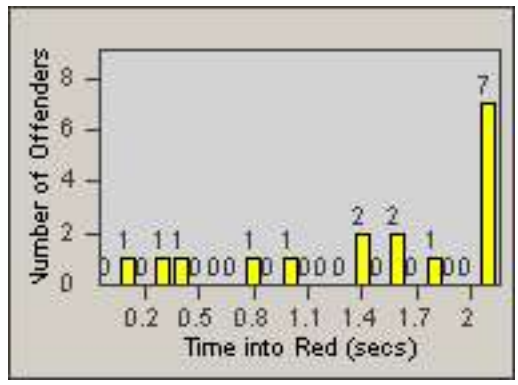

Redflex Redlight Offender Statistics

CONTRACT: Marysville
DATE FROM: 01-Jan-2015

LOCATION: MAR-3F-01 3rd St
DATE TO: 31-Jan-2015

LANE 1

LANE 2