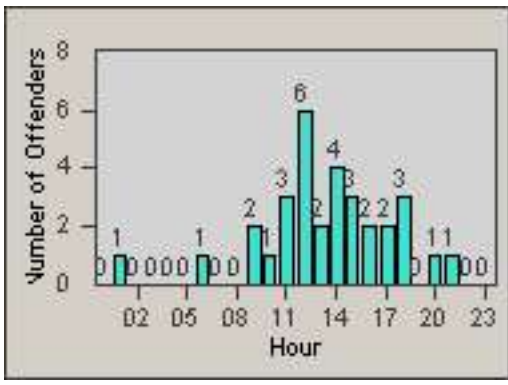

LOCATION: MAR-10G-03 10th St
 DATE TO: 31-Jan-2015

LANE 4

LANE TOTAL

Redflex Redlight Offender Statistics

CONTRACT: Marysville
 DATE FROM: 01-Jan-2015

LOCATION: MAR-10G-03 10th St
 DATE TO: 31-Jan-2015

Redflex Redlight Offender Statistics

CONTRACT: Marysville LOCATION: MAR-10G-01 10th St
 DATE FROM: 01-Jan-2015 DATE TO: 31-Jan-2015

LANE 1

LANE 2

LANE 3

Redflex Redlight Offender Statistics

CONTRACT: Marysville LOCATION: MAR-10G-01 10th St
 DATE FROM: 01-Jan-2015 DATE TO: 31-Jan-2015