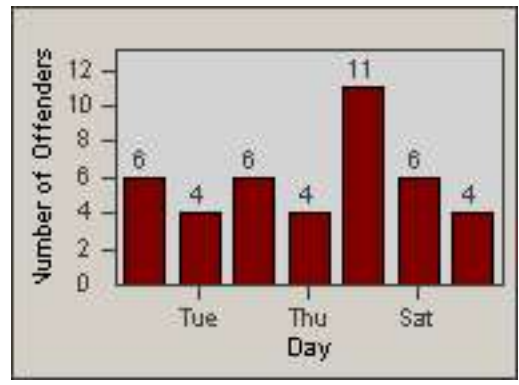

Redflex Redlight Offender Statistics

CONTRACT: Marysville **LOCATION:** MAR-10G-03 10th St
DATE FROM: 01-Jan-2015 **DATE TO:** 31-Jan-2015

LANE 1

LANE 2

LANE 3

Redflex Redlight Offender Statistics

CONTRACT: Marysville
 DATE FROM: 01-Jan-2015