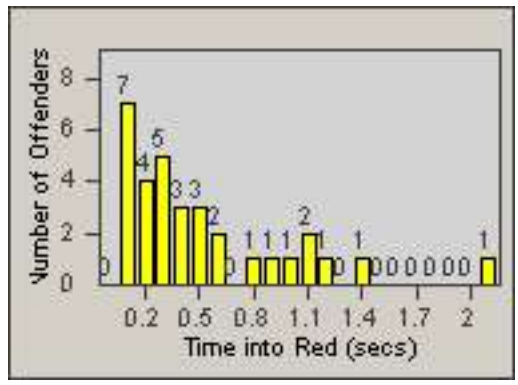

LOCATION: MAR-10G-03 10th St
 DATE TO: 31-Jan-2015

LANE 4

LANE TOTAL

Redflex Redlight Offender Statistics

CONTRACT: Marysville
 DATE FROM: 01-Jan-2015

LOCATION: MAR-10G-03 10th St
 DATE TO: 31-Jan-2015

Redflex Redlight Offender Statistics

CONTRACT: Marysville LOCATION: MAR-10G-01 10th St
 DATE FROM: 01-Jan-2015 DATE TO: 31-Jan-2015

LANE 1

LANE 2

LANE 3

Redflex Redlight Offender Statistics

CONTRACT: Marysville LOCATION: MAR-10G-01 10th St
 DATE FROM: 01-Jan-2015 DATE TO: 31-Jan-2015