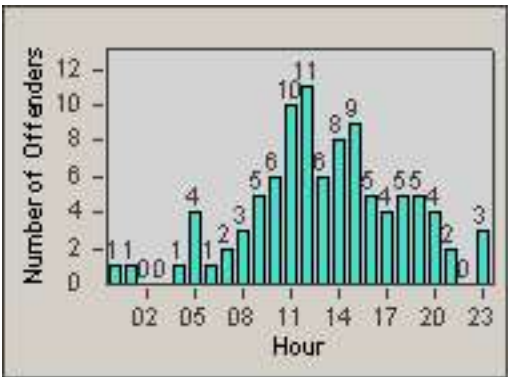

LANE 4

LANE TOTAL

Redflex Redlight Offender Statistics

CONTRACT: Marysville LOCATION: MAR-10G-01 10th St
 DATE FROM: 01-Jan-2015 DATE TO: 31-Jan-2015

Redflex Redlight Offender Statistics

CONTRACT: Marysville
 DATE FROM: 01-Jan-2015