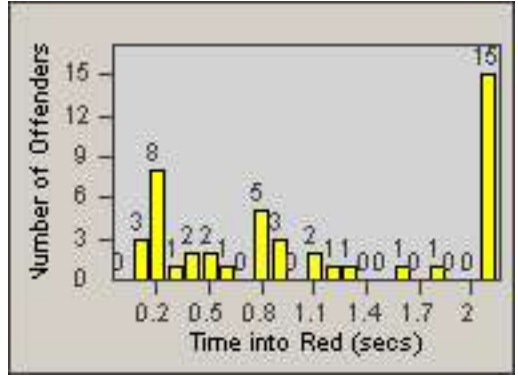

Redflex Redlight Offender Statistics

CONTRACT: Marysville **LOCATION:** MAR-10G-03 10th St
DATE FROM: 01-Jan-2015 **DATE TO:** 31-Jan-2015

LANE 1

LANE 2

LANE 3

Redflex Redlight Offender Statistics

CONTRACT: Marysville
 DATE FROM: 01-Jan-2015

LOCATION: MAR-10G-03 10th St
 DATE TO: 31-Jan-2015

LANE 4

LANE TOTAL

Redflex Redlight Offender Statistics

CONTRACT: Marysville
 DATE FROM: 01-Jan-2015

LOCATION: MAR-10G-03 10th St
 DATE TO: 31-Jan-2015

Redflex Redlight Offender Statistics