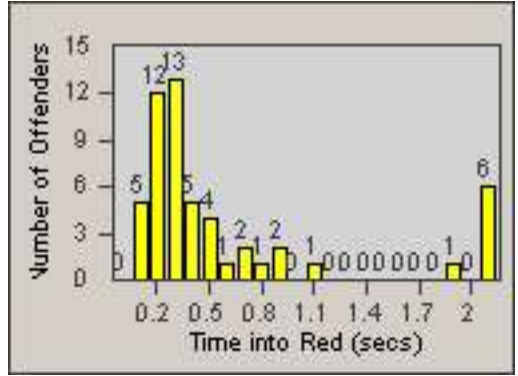

Redflex Redlight Offender Statistics

CONTRACT: Marysville **LOCATION:** MAR-10G-03 10th St
DATE FROM: 01-Jan-2015 **DATE TO:** 31-Jan-2015

LANE 1

LANE 2

LANE 3

Redflex Redlight Offender Statistics

CONTRACT: Marysville
 DATE FROM: 01-Jan-2015

LOCATION: MAR-10G-03 10th St
 DATE TO: 31-Jan-2015

LANE 4

LANE TOTAL

Redflex Redlight Offender Statistics

CONTRACT: Marysville
 DATE FROM: 01-Jan-2015

LOCATION: MAR-10G-03 10th St
 DATE TO: 31-Jan-2015

Redflex Redlight Offender Statistics

CONTRACT: Marysville LOCATION: MAR-10G-01 10th St
 DATE FROM: 01-Jan-2015 DATE TO: 31-Jan-2015

LANE 1

LANE 2

LANE 3

Redflex Redlight Offender Statistics

CONTRACT: Marysville LOCATION: MAR-10G-01 10th St
 DATE FROM: 01-Jan-2015 DATE TO: 31-Jan-2015