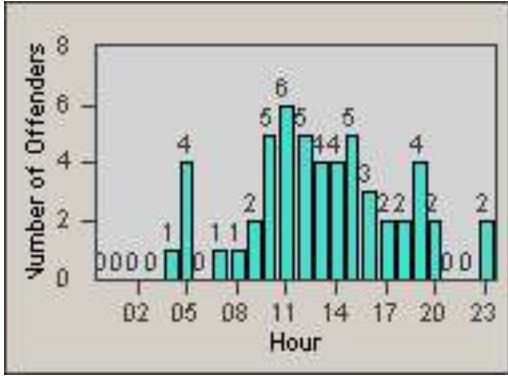

LOCATION: MAR-10G-03 10th St
 DATE TO: 31-Jan-2015

LANE 4

LANE TOTAL

Redflex Redlight Offender Statistics

CONTRACT: Marysville
 DATE FROM: 01-Jan-2015

LOCATION: MAR-10G-03 10th St
 DATE TO: 31-Jan-2015

Redflex Redlight Offender Statistics

CONTRACT: Marysville LOCATION: MAR-10G-01 10th St
 DATE FROM: 01-Jan-2015 DATE TO: 31-Jan-2015

LANE 1

LANE 2

LANE 3

Redflex Redlight Offender Statistics

CONTRACT: Marysville LOCATION: MAR-10G-01 10th St
 DATE FROM: 01-Jan-2015 DATE TO: 31-Jan-2015