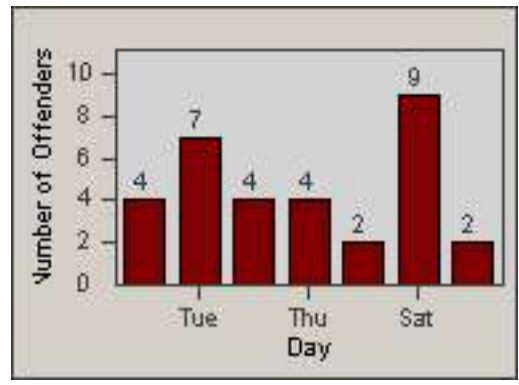

LOCATION: MAR-10G-03 10th St
 DATE TO: 31-Jan-2015

LANE 4

LANE TOTAL

Redflex Redlight Offender Statistics

CONTRACT: Marysville
 DATE FROM: 01-Jan-2015

LOCATION: MAR-10G-03 10th St
 DATE TO: 31-Jan-2015

Redflex Redlight Offender Statistics

CONTRACT: Marysville LOCATION: MAR-10G-01 10th St
 DATE FROM: 01-Jan-2015 DATE TO: 31-Jan-2015

LANE 1

LANE 2

LANE 3

Redflex Redlight Offender Statistics

CONTRACT: Marysville LOCATION: MAR-10G-01 10th St
 DATE FROM: 01-Jan-2015 DATE TO: 31-Jan-2015