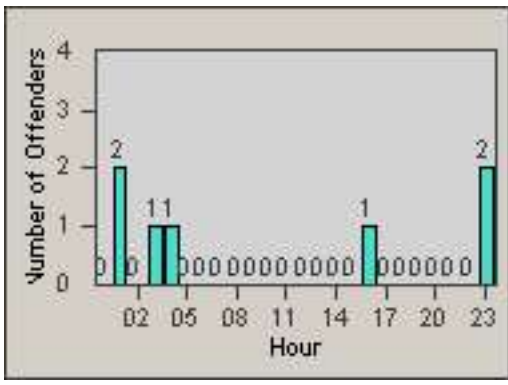

Redflex Redlight Offender Statistics

CONTRACT: Marysville
DATE FROM: 01-Jan-2015

LOCATION: MAR-10RA-01 10th Street and Ramirez
DATE TO: 31-Jan-2015

LANE 1

LANE 2