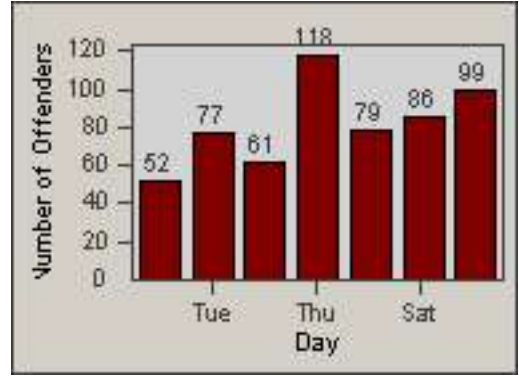

Redflex Redlight Offender Statistics

CONTRACT: Marysville
DATE FROM: 01-Jan-2015

LOCATION: MAR-10RA-01 10th Street and Ramirez
DATE TO: 31-Jan-2015

LANE 1

LANE 2

LANE 3