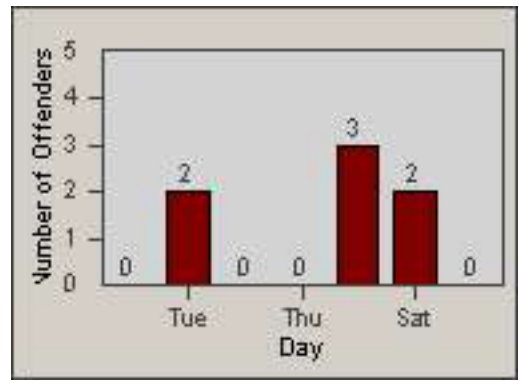

Redflex Redlight Offender Statistics

CONTRACT: Marysville
DATE FROM: 01-Jan-2015

LOCATION: MAR-10RA-01 10th Street and Ramirez
DATE TO: 31-Jan-2015

LANE 1

LANE 2