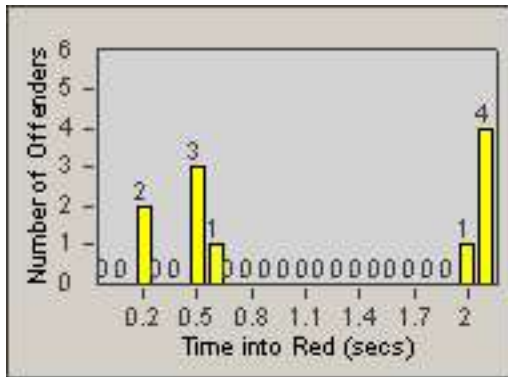

CONTRACT: Marysville LOCATION: MAR-10G-01 10th St
 DATE FROM: 01-Jan-2015 DATE TO: 31-Jan-2015

LANE 1

LANE 2

LANE 3

Redflex Redlight Offender Statistics

CONTRACT: Marysville LOCATION: MAR-10G-01 10th St
 DATE FROM: 01-Jan-2015 DATE TO: 31-Jan-2015

LANE 4

LANE TOTAL

Redflex Redlight Offender Statistics

CONTRACT: Marysville LOCATION: MAR-10G-01 10th St
 DATE FROM: 01-Jan-2015 DATE TO: 31-Jan-2015

Redflex Redlight Offender Statistics

CONTRACT: Marysville
 DATE FROM: 01-Jan-2015