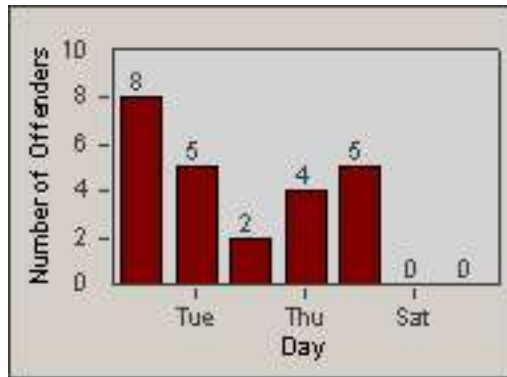

Redflex Redlight Offender Statistics

CONTRACT: Marysville
DATE FROM: 01-Jan-2015

LOCATION: MAR-10G-03 10th St
DATE TO: 31-Jan-2015

LANE 4