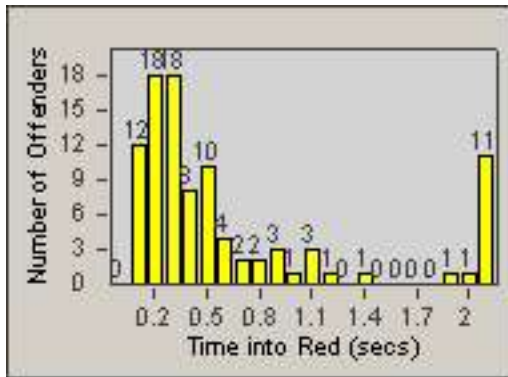

LANE 4

LANE TOTAL

Redflex Redlight Offender Statistics

CONTRACT: Marysville LOCATION: MAR-10G-01 10th St
 DATE FROM: 01-Jan-2015 DATE TO: 31-Jan-2015

Redflex Redlight Offender Statistics

CONTRACT: Marysville
 DATE FROM: 01-Jan-2015

LOCATION: MAR-10RA-01 10th Street and Ramirez
 DATE TO: 31-Jan-2015

LANE 1

LANE 2

LANE 3

Redflex Redlight Offender Statistics

CONTRACT: Marysville
DATE FROM: 01-Jan-2015

LOCATION: MAR-10RA-01 10th Street and Ramirez
DATE TO: 31-Jan-2015