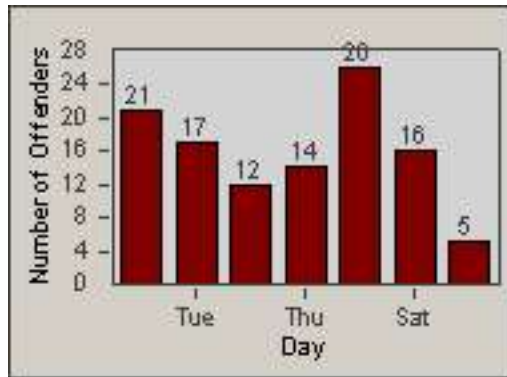

LOCATION: MAR-10G-03 10th St
 DATE TO: 31-Jan-2015

LANE 4

LANE TOTAL

Redflex Redlight Offender Statistics

CONTRACT: Marysville
 DATE FROM: 01-Jan-2015

LOCATION: MAR-10G-03 10th St
 DATE TO: 31-Jan-2015

Redflex Redlight Offender Statistics