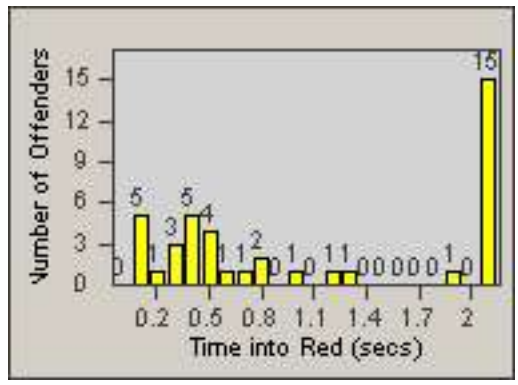

Redflex Redlight Offender Statistics

CONTRACT: Marysville **LOCATION:** MAR-10G-03 10th St
DATE FROM: 01-Jan-2015 **DATE TO:** 31-Jan-2015

LANE 1

LANE 2

LANE 3

Redflex Redlight Offender Statistics

CONTRACT: Marysville
 DATE FROM: 01-Jan-2015

LOCATION: MAR-10G-03 10th St
 DATE TO: 31-Jan-2015

LANE 4

LANE TOTAL

Redflex Redlight Offender Statistics

CONTRACT: Marysville
 DATE FROM: 01-Jan-2015

LOCATION: MAR-10G-03 10th St
 DATE TO: 31-Jan-2015

Redflex Redlight Offender Statistics