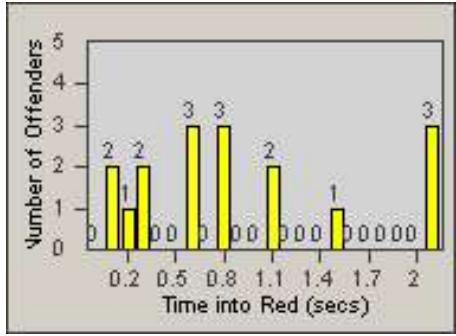

Redflex Redlight Offender Statistics

CONTRACT: Menlo Park
DATE FROM: 1/Jul/2009

LOCATION: MEN-ECVA-01 El Camino Real and Glenwood Avenue
DATE TO: 31/Jul/2009

LANE 1