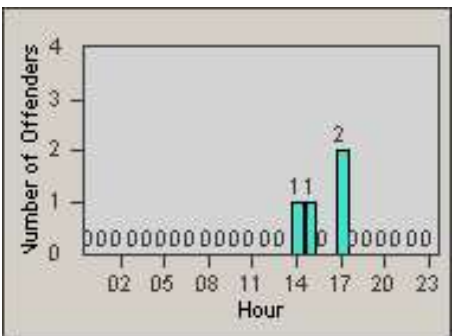

Redflex Redlight Offender Statistics

CONTRACT: Menlo Park
DATE FROM: 1/Jul/2009

LOCATION: MEN-ECVA-01 El Camino Real and Glenwood Avenue
DATE TO: 31/Jul/2009

LANE 4

LANE TOTAL