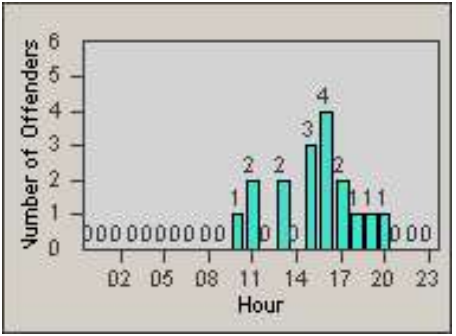

Redflex Redlight Offender Statistics

CONTRACT: Menlo Park
DATE FROM: 1/Jul/2009

LOCATION: MEN-ECVA-01 El Camino Real and Glenwood Avenue
DATE TO: 31/Jul/2009

LANE 1