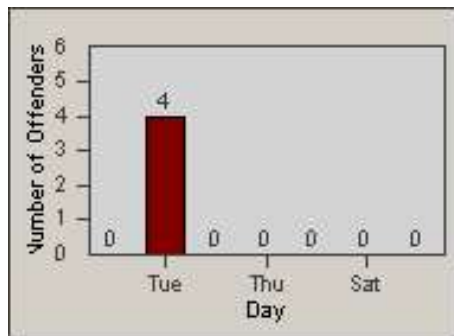

Redflex Redlight Offender Statistics

CONTRACT: Menlo Park
DATE FROM: 1/Jul/2009

LOCATION: MEN-ECVA-01 El Camino Real and Glenwood Avenue
DATE TO: 31/Jul/2009

LANE 4

LANE TOTAL