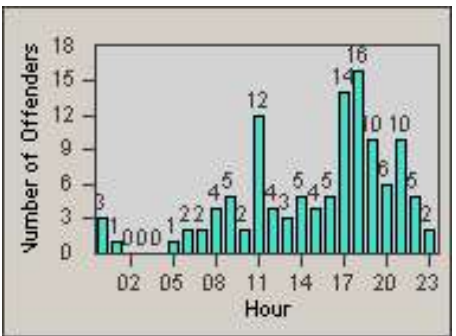

Redflex Redlight Offender Statistics

CONTRACT: Menlo Park
DATE FROM: 1/Jul/2009

LOCATION: MEN-ECVA-01 El Camino Real and Glenwood Avenue
DATE TO: 31/Jul/2009

LANE 1

LANE 2

LANE 3