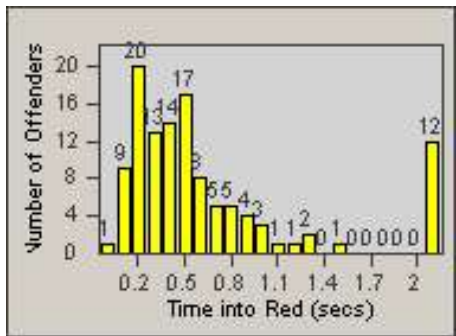

Redflex Redlight Offender Statistics

CONTRACT: Menlo Park
DATE FROM: 1/Jul/2009

LOCATION: MEN-ECVA-01 El Camino Real and Glenwood Avenue
DATE TO: 31/Jul/2009

LANE 1

LANE 2

LANE 3