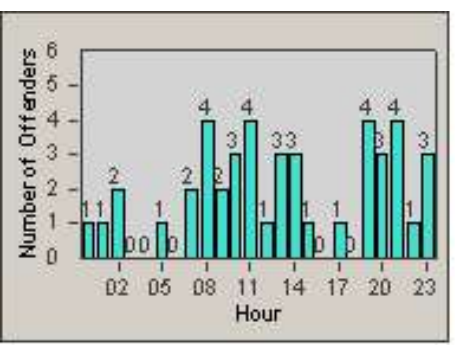

# Redflex Redlight Offender Statistics

CONTRACT: Menlo Park  
 DATE FROM: 1/Jul/2009

LOCATION: MEN-ECVA-01 El Camino Real and Glenwood Avenue  
 DATE TO: 31/Jul/2009