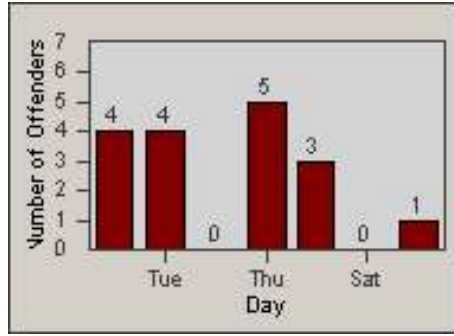

Redflex Redlight Offender Statistics

CONTRACT: Menlo Park
DATE FROM: 1/Jul/2009

LOCATION: MEN-ECVA-01 El Camino Real and Glenwood Avenue
DATE TO: 31/Jul/2009

LANE 1