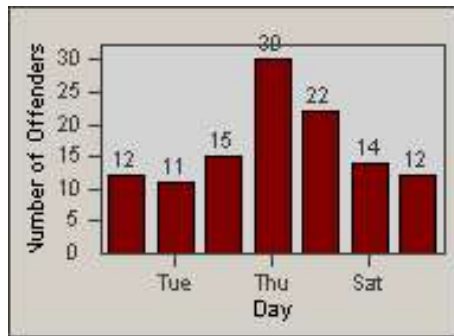

Redflex Redlight Offender Statistics

CONTRACT: Menlo Park
DATE FROM: 1/Jul/2009

LOCATION: MEN-ECVA-01 El Camino Real and Glenwood Avenue
DATE TO: 31/Jul/2009

LANE 1

LANE 2

LANE 3