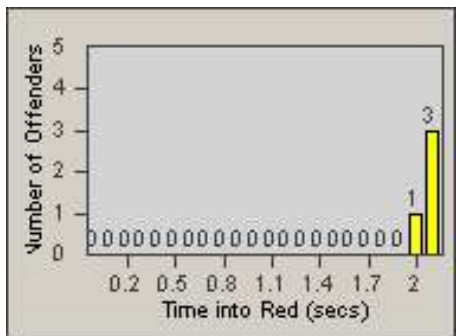

Redflex Redlight Offender Statistics

CONTRACT: Menlo Park
DATE FROM: 1/Jul/2009

LOCATION: MEN-ECVA-01 El Camino Real and Glenwood Avenue
DATE TO: 31/Jul/2009

LANE 4

LANE TOTAL