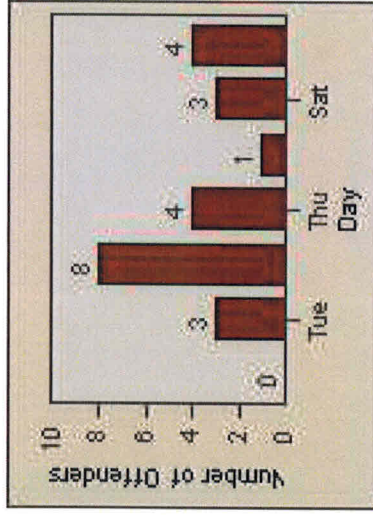

Redflex Redlight Offender Statistics

CONTRACT: Menlo Park   **LOCATION:** MEN-ECRA-03 El Camino Real and Ravenswood Avenue
DATE FROM: 01-Oct-2013   **DATE TO:** 31-Oct-2013

LANE 1

LANE 2