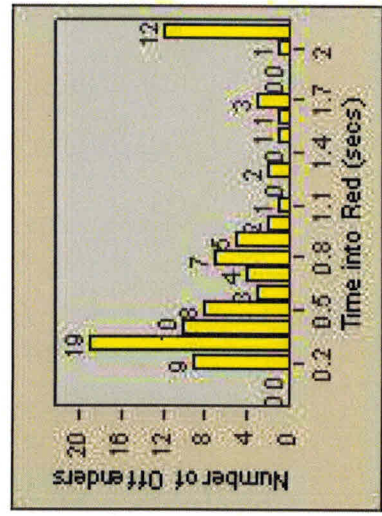

Redflex Redlight Offender Statistics

CONTRACT: Menlo Park LOCATION: MEN-ECRA-01 El Camino Real and Ravenswood Avenue
DATE FROM: 01-Jul-2013 DATE TO: 31-Jul-2013