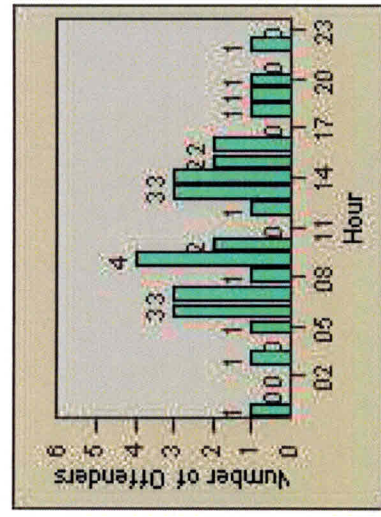

# Redflex Redlight Offender Statistics

**CONTRACT:** Menlo Park      **LOCATION:** MEN-BAWI-01 Bayfront Expwy and Willow Rd  
**DATE FROM:** 01-Jul-2013      **DATE TO:** 31-Jul-2013

LANE 1

LANE 2

LANE 3

# Redflex Redlight Offender Statistics

**CONTRACT:** Menlo Park      **LOCATION:** MEN-BAWI-01 Bayfront Expwy and Willow Rd  
**DATE FROM:** 01-Jul-2013      **DATE TO:** 31-Jul-2013

# Redflex Redlight Offender Statistics

**CONTRACT:** Menlo Park    **LOCATION:** MEN-ECRA-01 El Camino Real and Ravenswood Avenue  
**DATE FROM:** 01-Jul-2013    **DATE TO:** 31-Jul-2013

LANE 1

LANE 2

LANE 3