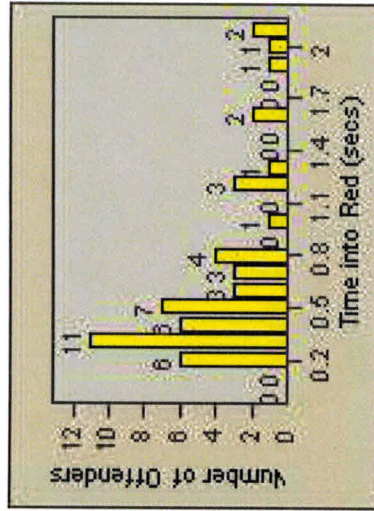

# Redflex Redlight Offender Statistics

**CONTRACT:** Menlo Park    **LOCATION:** MEN-ECRA-03 El Camino Real and Ravenswood Avenue  
**DATE FROM:** 01-Oct-2013    **DATE TO:** 31-Oct-2013

LANE 1

LANE 2

LANE 3