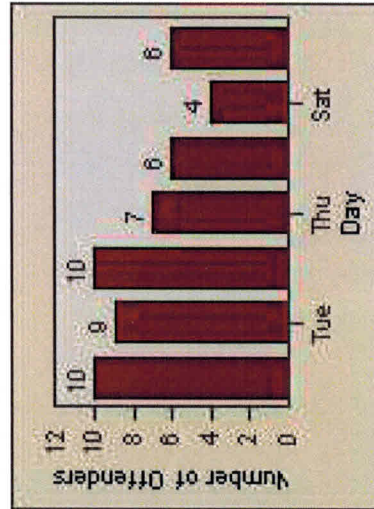

# Redflex Redlight Offender Statistics

**CONTRACT:** Menlo Park      **LOCATION:** MEN-BAWI-01 Bayfront Expwy and Willow Rd  
**DATE FROM:** 01-Jul-2013      **DATE TO:** 31-Jul-2013

LANE 1

LANE 2

LANE 3

# Redflex Redlight Offender Statistics

**CONTRACT:** Menlo Park      **LOCATION:** MEN-BAWI-01 Bayfront Expwy and Willow Rd  
**DATE FROM:** 01-Jul-2013      **DATE TO:** 31-Jul-2013