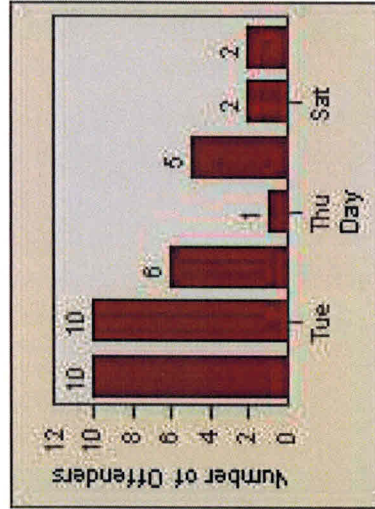

# Redflex Redlight Offender Statistics

**CONTRACT:** Menlo Park      **LOCATION:** MEN-BAWI-01 Bayfront Expwy and Willow Rd  
**DATE FROM:** 01-Jul-2013      **DATE TO:** 31-Jul-2013

LANE 1

LANE 2

LANE 3

# Redflex Redlight Offender Statistics

**CONTRACT:** Menlo Park      **LOCATION:** MEN-BAWI-01 Bayfront Expwy and Willow Rd  
**DATE FROM:** 01-Jul-2013      **DATE TO:** 31-Jul-2013

# Redflex Redlight Offender Statistics

**CONTRACT:** Menlo Park    **LOCATION:** MEN-ECRA-01 El Camino Real and Ravenswood Avenue  
**DATE FROM:** 01-Jul-2013    **DATE TO:** 31-Jul-2013

LANE 1

LANE 2

LANE 3