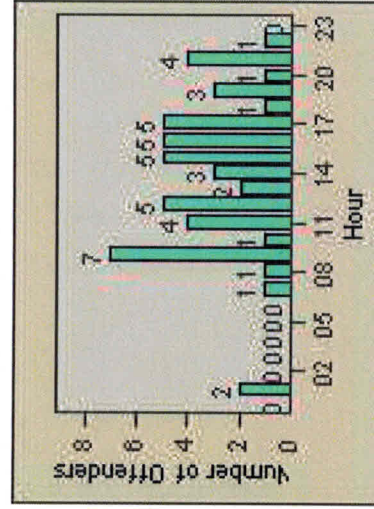

# Redflex Redlight Offender Statistics

**CONTRACT:** Menlo Park    **LOCATION:** MEN-ECRA-03 El Camino Real and Ravenswood Avenue  
**DATE FROM:** 01-Oct-2013    **DATE TO:** 31-Oct-2013

LANE 1

LANE 2

LANE 3

# Redflex Redlight Offender Statistics

**CONTRACT:** Menlo Park      **LOCATION:** MEN-ECRA-03 El Camino Real and Ravenswood Avenue  
**DATE FROM:** 01-Oct-2013      **DATE TO:** 31-Oct-2013