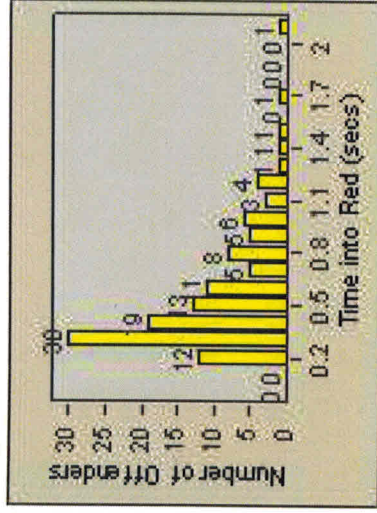

# Redflex Redlight Offender Statistics

**CONTRACT:** Menlo Park      **LOCATION:** MEN-ECRA-03 El Camino Real and Ravenswood Avenue  
**DATE FROM:** 01-Oct-2013      **DATE TO:** 31-Oct-2013

**Redflex Redlight Offender Statistics**  
**CONTRACT:** Menlo Park    **LOCATION:** MEN-ECVA-01 El Camino Real and Glenwood Avenue  
**DATE FROM:** 01-Oct-2013    **DATE TO:** 31-Oct-2013

**LANE 1**

**LANE 2**

**LANE 3**

# Redflex Redlight Offender Statistics

CONTRACT: Menlo Park  
 DATE FROM: 01-Oct-2013

LOCATION: MEN-ECVA-01 El Camino Real and Glenwood Avenue  
 DATE TO: 31-Oct-2013