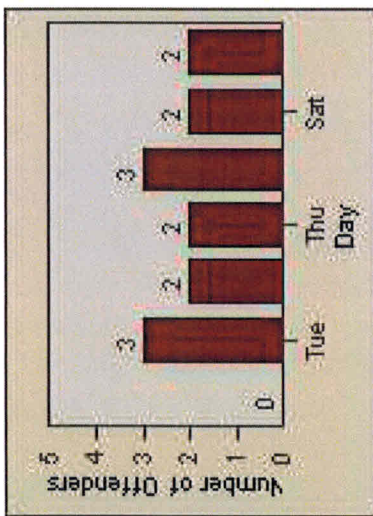

# Redflex Redlight Offender Statistics

CONTRACT: Menlo Park LOCATION: MEN-ECRA-01 El Camino Real and Ravenswood Avenue  
DATE FROM: 01-Jul-2013 DATE TO: 31-Jul-2013

# Redflex Redlight Offender Statistics

CONTRACT: Menlo Park LOCATION: MEN-ECRA-03 El Camino Real and Ravenswood Avenue DATE FROM: 01-Jul-2013 DATE TO: 31-Jul-2013

LANE 1

LANE 2

LANE 3