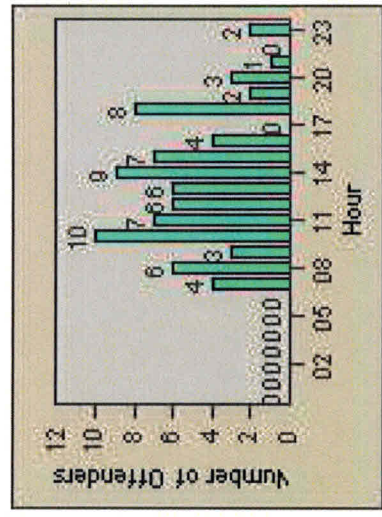

Redflex Redlight Offender Statistics

CONTRACT: Menlo Park   **LOCATION:** MEN-ECVA-01 El Camino Real and Glenwood Avenue
DATE FROM: 01-Jul-2013   **DATE TO:** 31-Jul-2013

LANE 4

LANE TOTAL