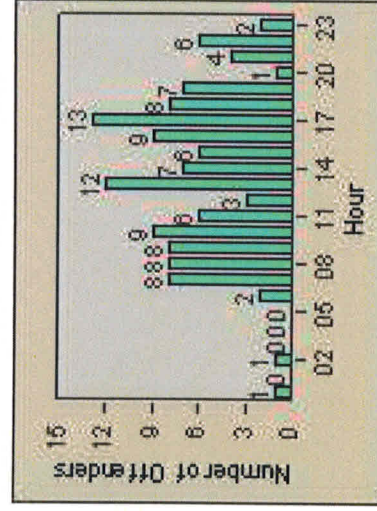

# Redflex Redlight Offender Statistics

**CONTRACT:** Menlo Park      **LOCATION:** MEN-ECRA-03 El Camino Real and Ravenswood Avenue  
**DATE FROM:** 01-Oct-2013      **DATE TO:** 31-Oct-2013

**Redflex Redlight Offender Statistics**  
**CONTRACT:** Menlo Park    **LOCATION:** MEN-ECVA-01 El Camino Real and Glenwood Avenue  
**DATE FROM:** 01-Oct-2013    **DATE TO:** 31-Oct-2013

**LANE 1**

**LANE 2**

**LANE 3**

# Redflex Redlight Offender Statistics

CONTRACT: Menlo Park  
 DATE FROM: 01-Oct-2013

LOCATION: MEN-ECVA-01 El Camino Real and Glenwood Avenue  
 DATE TO: 31-Oct-2013