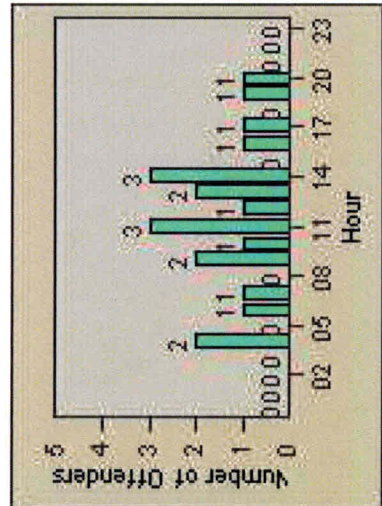

Redflex Redlight Offender Statistics

CONTRACT: Menlo Park   **LOCATION:** MEN-ECRA-01 El Camino Real and Ravenswood Avenue
DATE FROM: 01-Jul-2013   **DATE TO:** 31-Jul-2013

LANE 4

LANE TOTAL