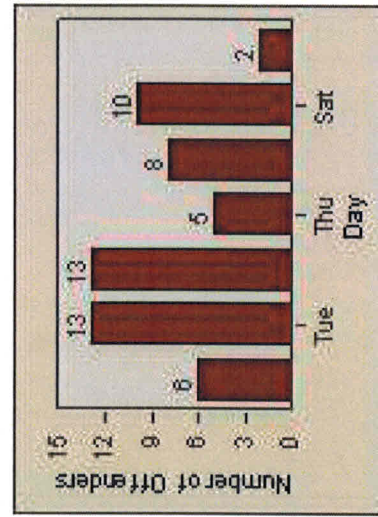

# Redflex Redlight Offender Statistics

**CONTRACT:** Menlo Park    **LOCATION:** MEN-ECRA-01 El Camino Real and Ravenswood Avenue  
**DATE FROM:** 01-Oct-2013    **DATE TO:** 31-Oct-2013

LANE 1

LANE 2

LANE 3

# Redflex Redlight Offender Statistics

**CONTRACT:** Menlo Park      **LOCATION:** MEN-ECRA-01 El Camino Real and Ravenswood Avenue  
**DATE FROM:** 01-Oct-2013      **DATE TO:** 31-Oct-2013