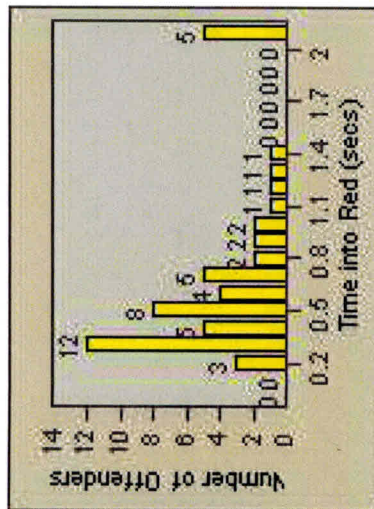

# Redflex Redlight Offender Statistics

**CONTRACT:** Menlo Park      **LOCATION:** MEN-BAWI-01 Bayfront Expwy and Willow Rd  
**DATE FROM:** 01-Jul-2013      **DATE TO:** 31-Jul-2013

LANE 1

LANE 2

LANE 3