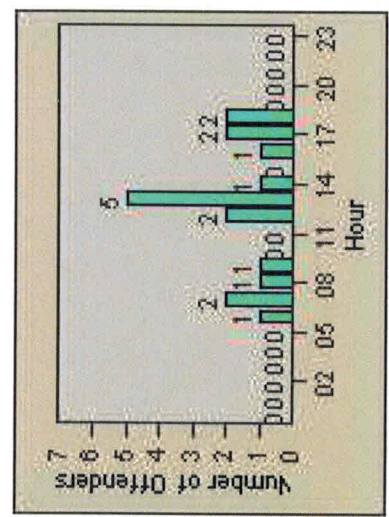

Redflex Redlight Offender Statistics
CONTRACT: Menlo Park   **LOCATION:** MEN-ECVA-01 El Camino Real and Glenwood Avenue
DATE FROM: 01-Oct-2013   **DATE TO:** 31-Oct-2013

LANE 1