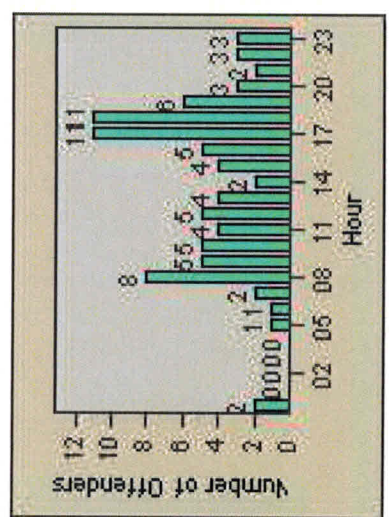

Redflex Redlight Offender Statistics
CONTRACT: Menlo Park   **LOCATION:** MEN-ECVA-01 El Camino Real and Glenwood Avenue
DATE FROM: 01-Oct-2013   **DATE TO:** 31-Oct-2013

LANE 1

LANE 2

LANE 3