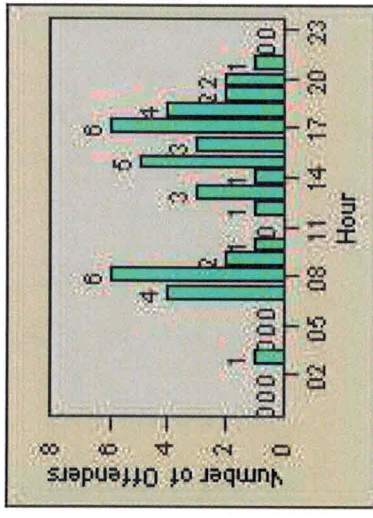

Redflex Redlight Offender Statistics

CONTRACT: Menlo Park   **LOCATION:** MEN-ECRA-01 El Camino Real and Ravenswood Avenue
DATE FROM: 01-Oct-2013   **DATE TO:** 31-Oct-2013

LANE 1

LANE 2