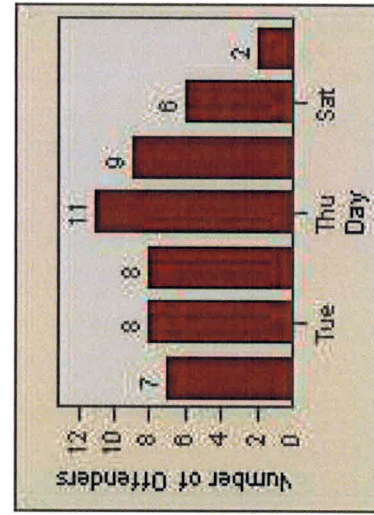

# Redflex Redlight Offender Statistics

**CONTRACT:** Menlo Park      **LOCATION:** MEN-ECRA-01 El Camino Real and Ravenswood Avenue  
**DATE FROM:** 01-Oct-2013      **DATE TO:** 31-Oct-2013

# Redflex Redlight Offender Statistics

**CONTRACT:** Menlo Park    **LOCATION:** MEN-ECRA-03 El Camino Real and Ravenswood Avenue  
**DATE FROM:** 01-Oct-2013    **DATE TO:** 31-Oct-2013

LANE 1

LANE 2

LANE 3

# Redflex Redlight Offender Statistics

**CONTRACT:** Menlo Park      **LOCATION:** MEN-ECRA-03 El Camino Real and Ravenswood Avenue  
**DATE FROM:** 01-Oct-2013      **DATE TO:** 31-Oct-2013