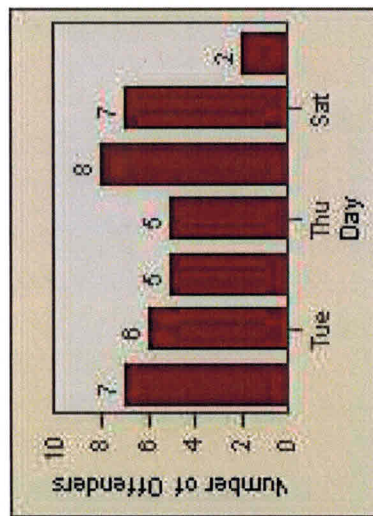

Redflex Redlight Offender Statistics

CONTRACT: Menlo Park LOCATION: MEN-ECRA-03 El Camino Real and Ravenswood Avenue DATE FROM: 01-Jul-2013 DATE TO: 31-Jul-2013

LANE 1

LANE 2

LANE 3