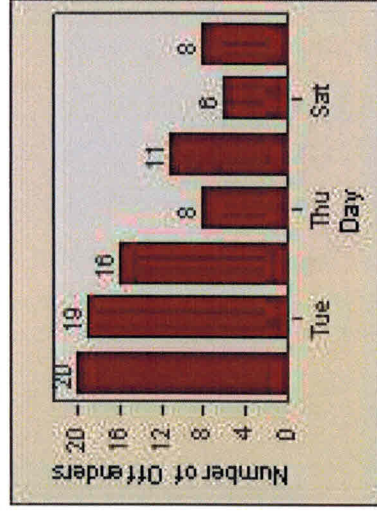

# Redflex Redlight Offender Statistics

**CONTRACT:** Menlo Park      **LOCATION:** MEN-BAWI-01 Bayfront Expwy and Willow Rd  
**DATE FROM:** 01-Jul-2013      **DATE TO:** 31-Jul-2013

LANE 1

LANE 2

LANE 3

# Redflex Redlight Offender Statistics

**CONTRACT:** Menlo Park      **LOCATION:** MEN-BAWI-01 Bayfront Expwy and Willow Rd  
**DATE FROM:** 01-Jul-2013      **DATE TO:** 31-Jul-2013

# Redflex Redlight Offender Statistics

**CONTRACT:** Menlo Park    **LOCATION:** MEN-ECRA-01 El Camino Real and Ravenswood Avenue  
**DATE FROM:** 01-Jul-2013    **DATE TO:** 31-Jul-2013

LANE 1

LANE 2

LANE 3