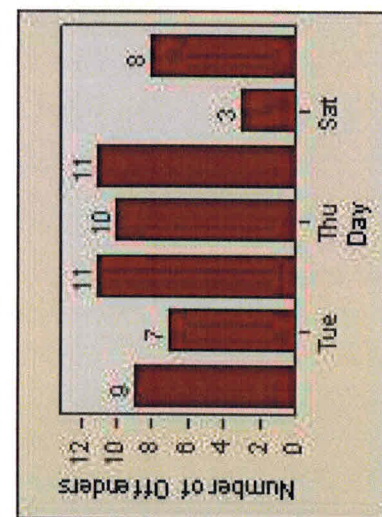

# Redflex Redlight Offender Statistics

CONTRACT: Menlo Park LOCATION: MEN-ECRA-03 El Camino Real and Ravenswood Avenue DATE FROM: 01-Jul-2013 DATE TO: 31-Jul-2013

LANE 1

LANE 2

LANE 3

# Redflex Redlight Offender Statistics

**CONTRACT:** Menlo Park      **LOCATION:** MEN-ECRA-03 El Camino Real and Ravenswood Avenue  
**DATE FROM:** 01-Jul-2013      **DATE TO:** 31-Jul-2013