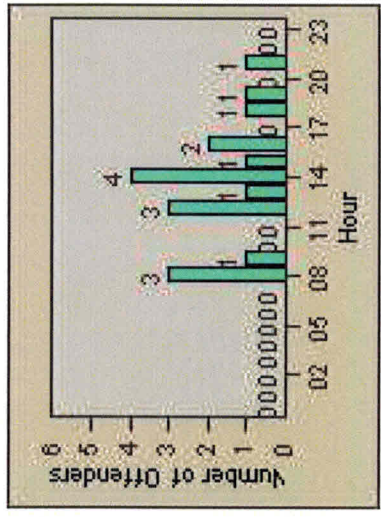

# Redflex Redlight Offender Statistics

**CONTRACT:** Menlo Park      **LOCATION:** MEN-BAWI-01 Bayfront Expwy and Willow Rd  
**DATE FROM:** 01-Jul-2013      **DATE TO:** 31-Jul-2013

LANE 1

LANE 2

LANE 3

# Redflex Redlight Offender Statistics

**CONTRACT:** Menlo Park      **LOCATION:** MEN-BAWI-01 Bayfront Expwy and Willow Rd  
**DATE FROM:** 01-Jul-2013      **DATE TO:** 31-Jul-2013

# Redflex Redlight Offender Statistics

**CONTRACT:** Menlo Park    **LOCATION:** MEN-ECRA-01 El Camino Real and Ravenswood Avenue  
**DATE FROM:** 01-Jul-2013    **DATE TO:** 31-Jul-2013

LANE 1

LANE 2

LANE 3