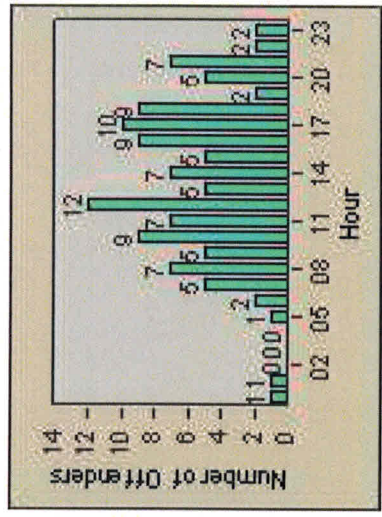

Redflex Redlight Offender Statistics

CONTRACT: Menlo Park   **LOCATION:** MEN-ECRA-03 El Camino Real and Ravenswood Avenue
DATE FROM: 01-Jul-2013   **DATE TO:** 31-Jul-2013