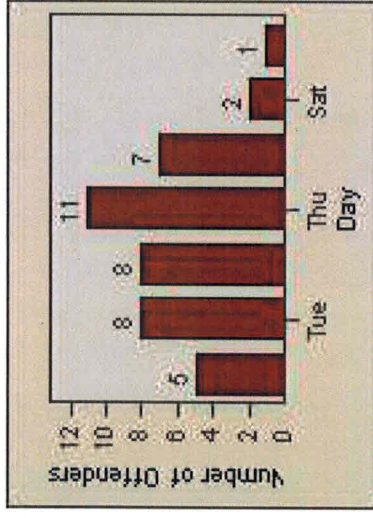

# Redflex Redlight Offender Statistics

**CONTRACT:** Menlo Park      **LOCATION:** MEN-BAWI-01 Bayfront Expwy and Willow Rd  
**DATE FROM:** 01-Oct-2013      **DATE TO:** 31-Oct-2013

# Redflex Redlight Offender Statistics

**CONTRACT:** Menlo Park    **LOCATION:** MEN-ECRA-01 El Camino Real and Ravenswood Avenue  
**DATE FROM:** 01-Oct-2013    **DATE TO:** 31-Oct-2013

LANE 1

LANE 2

LANE 3