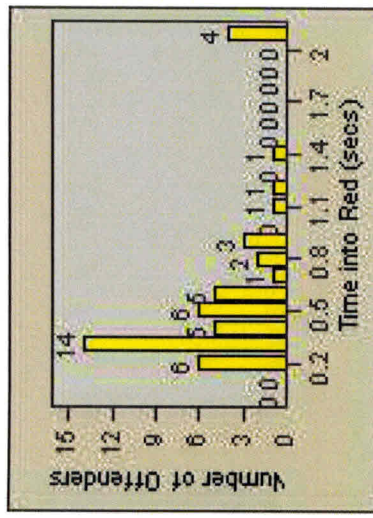

Redflex Redlight Offender Statistics

CONTRACT: Menlo Park   **LOCATION:** MEN-ECRA-01 El Camino Real and Ravenswood Avenue
DATE FROM: 01-Oct-2013   **DATE TO:** 31-Oct-2013

LANE 1

LANE 2

LANE 3