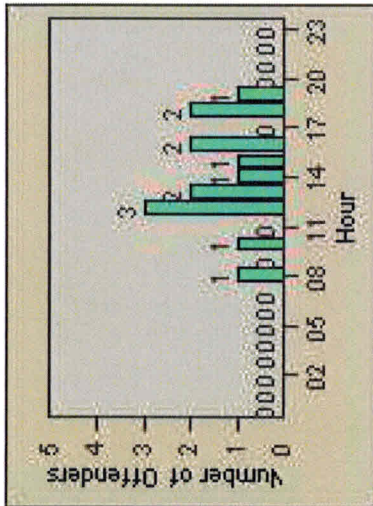

Redflex Redlight Offender Statistics

CONTRACT: Menlo Park LOCATION: MEN-ECRA-03 El Camino Real and Ravenswood Avenue DATE FROM: 01-Jul-2013 DATE TO: 31-Jul-2013

LANE 1

LANE 2