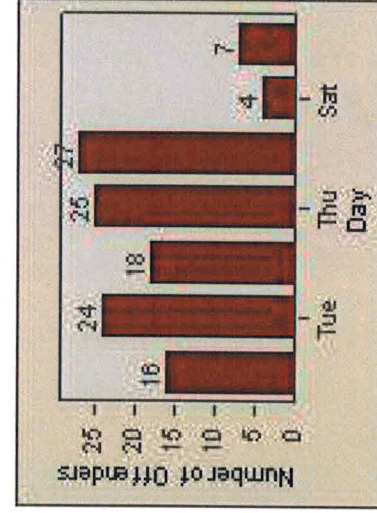

# Redflex Redlight Offender Statistics

**CONTRACT:** Menlo Park      **LOCATION:** MEN-ECRA-03 El Camino Real and Ravenswood Avenue  
**DATE FROM:** 01-Oct-2013      **DATE TO:** 31-Oct-2013

**Redflex Redlight Offender Statistics**  
**CONTRACT:** Menlo Park    **LOCATION:** MEN-ECVA-01 El Camino Real and Glenwood Avenue  
**DATE FROM:** 01-Oct-2013    **DATE TO:** 31-Oct-2013

**LANE 1**

**LANE 2**

**LANE 3**

# Redflex Redlight Offender Statistics

CONTRACT: Menlo Park  
 DATE FROM: 01-Oct-2013

LOCATION: MEN-ECVA-01 El Camino Real and Glenwood Avenue  
 DATE TO: 31-Oct-2013