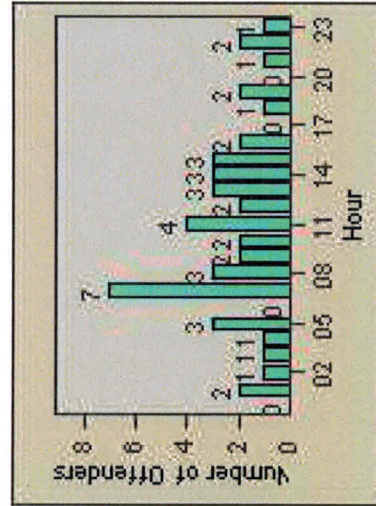

Redflex Redlight Offender Statistics

CONTRACT: Menlo Park   **LOCATION:** MEN-BAWI-01 Bayfront Expwy and Willow Rd
DATE FROM: 01-Oct-2013   **DATE TO:** 31-Oct-2013

LANE 1

LANE 2

LANE 3