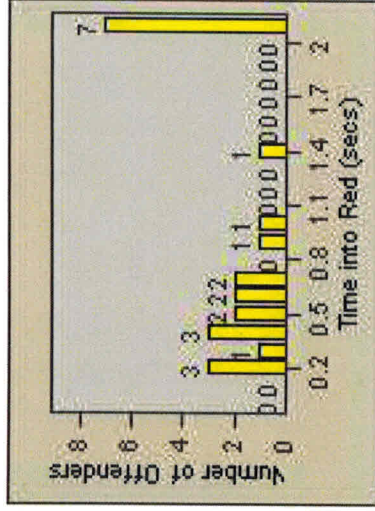

Redflex Redlight Offender Statistics

CONTRACT: Menlo Park   **LOCATION:** MEN-ECRA-03 El Camino Real and Ravenswood Avenue
DATE FROM: 01-Oct-2013   **DATE TO:** 31-Oct-2013

LANE 1

LANE 2