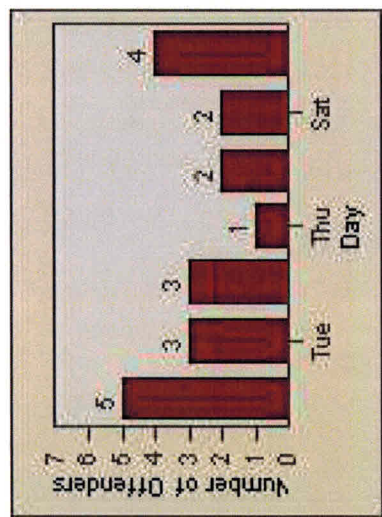

Redflex Redlight Offender Statistics

CONTRACT: Menlo Park   **LOCATION:** MEN-ECRA-01 El Camino Real and Ravenswood Avenue
DATE FROM: 01-Jul-2013   **DATE TO:** 31-Jul-2013

LANE 4

LANE TOTAL