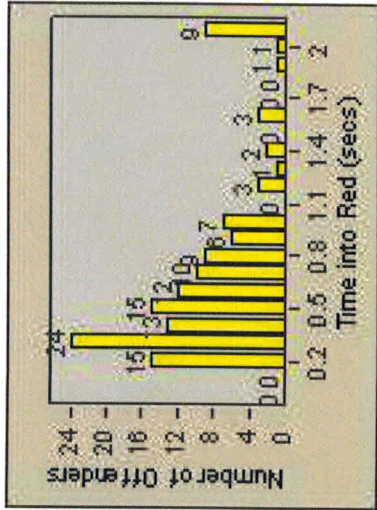

Redflex Redlight Offender Statistics

CONTRACT: Menlo Park   **LOCATION:** MEN-ECRA-03 El Camino Real and Ravenswood Avenue
DATE FROM: 01-Oct-2013   **DATE TO:** 31-Oct-2013