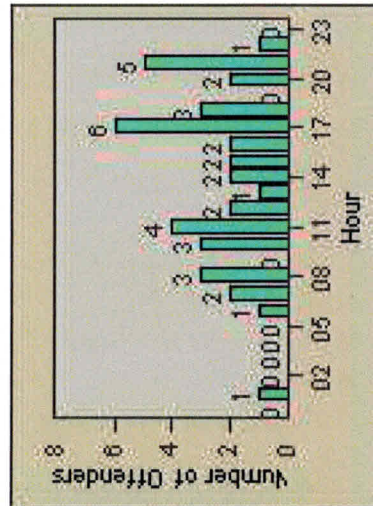

Redflex Redlight Offender Statistics

CONTRACT: Menlo Park LOCATION: MEN-ECRA-03 El Camino Real and Ravenswood Avenue DATE FROM: 01-Jul-2013 DATE TO: 31-Jul-2013

LANE 1

LANE 2

LANE 3