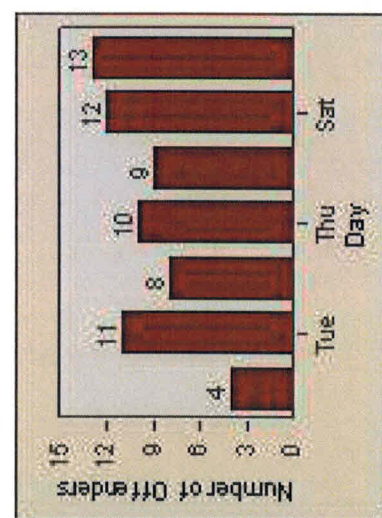

Redflex Redlight Offender Statistics

CONTRACT: Menlo Park   **LOCATION:** MEN-BAWI-01 Bayfront Expwy and Willow Rd
DATE FROM: 01-Oct-2013   **DATE TO:** 31-Oct-2013