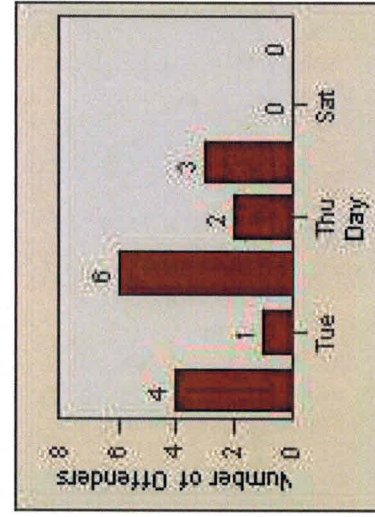

Redflex Redlight Offender Statistics

CONTRACT: Menlo Park   **LOCATION:** MEN-ECRA-01 El Camino Real and Ravenswood Avenue
DATE FROM: 01-Oct-2013   **DATE TO:** 31-Oct-2013

LANE 4

LANE TOTAL