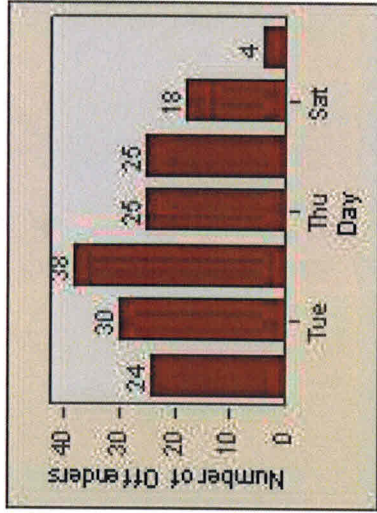

Redflex Redlight Offender Statistics

CONTRACT: Menlo Park   **LOCATION:** MEN-ECRA-01 El Camino Real and Ravenswood Avenue
DATE FROM: 01-Oct-2013   **DATE TO:** 31-Oct-2013