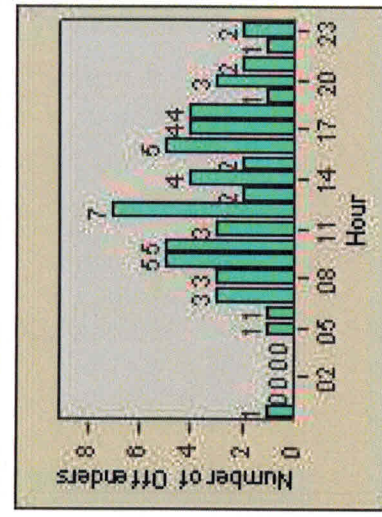

# Redflex Redlight Offender Statistics

CONTRACT: Menlo Park LOCATION: MEN-ECRA-03 El Camino Real and Ravenswood Avenue DATE FROM: 01-Jul-2013 DATE TO: 31-Jul-2013

LANE 1

LANE 2

LANE 3

# Redflex Redlight Offender Statistics

**CONTRACT:** Menlo Park      **LOCATION:** MEN-ECRA-03 El Camino Real and Ravenswood Avenue  
**DATE FROM:** 01-Jul-2013      **DATE TO:** 31-Jul-2013