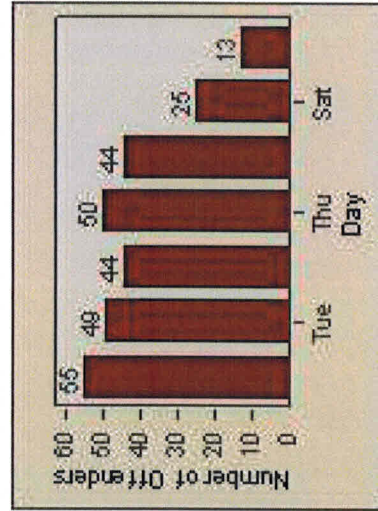

Redflex Redlight Offender Statistics

CONTRACT: Menlo Park   **LOCATION:** MEN-ECVA-01 El Camino Real and Glenwood Avenue
DATE FROM: 01-Jul-2013   **DATE TO:** 31-Jul-2013