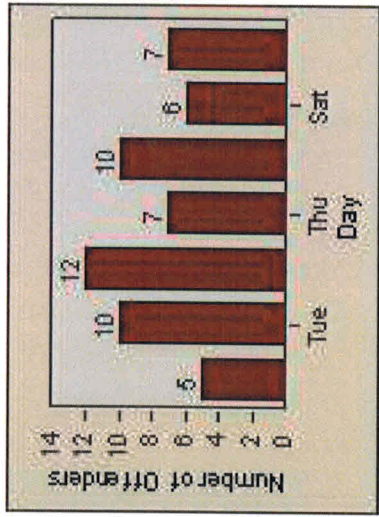

# Redflex Redlight Offender Statistics

**CONTRACT:** Menlo Park      **LOCATION:** MEN-ECRA-01 El Camino Real and Ravenswood Avenue  
**DATE FROM:** 01-Oct-2013      **DATE TO:** 31-Oct-2013

# Redflex Redlight Offender Statistics

**CONTRACT:** Menlo Park    **LOCATION:** MEN-ECRA-03 El Camino Real and Ravenswood Avenue  
**DATE FROM:** 01-Oct-2013    **DATE TO:** 31-Oct-2013

LANE 1

LANE 2

LANE 3

# Redflex Redlight Offender Statistics

**CONTRACT:** Menlo Park      **LOCATION:** MEN-ECRA-03 El Camino Real and Ravenswood Avenue  
**DATE FROM:** 01-Oct-2013      **DATE TO:** 31-Oct-2013