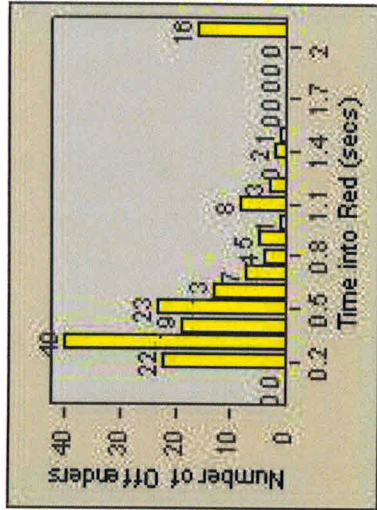

Redflex Redlight Offender Statistics

CONTRACT: Menlo Park   **LOCATION:** MEN-ECRA-01 El Camino Real and Ravenswood Avenue
DATE FROM: 01-Oct-2013   **DATE TO:** 31-Oct-2013