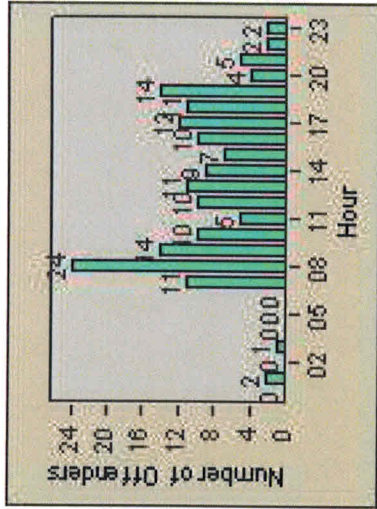

Redflex Redlight Offender Statistics

CONTRACT: Menlo Park   **LOCATION:** MEN-ECRA-01 El Camino Real and Ravenswood Avenue
DATE FROM: 01-Oct-2013   **DATE TO:** 31-Oct-2013