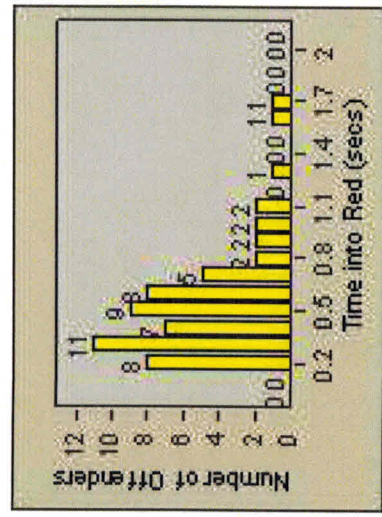

Redflex Redlight Offender Statistics

CONTRACT: Menlo Park   **LOCATION:** MEN-ECRA-03 El Camino Real and Ravenswood Avenue
DATE FROM: 01-Jul-2013   **DATE TO:** 31-Jul-2013