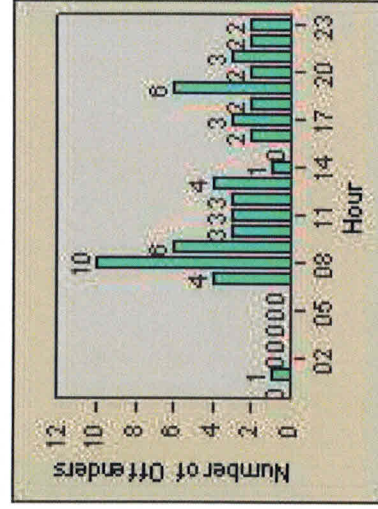

# Redflex Redlight Offender Statistics

**CONTRACT:** Menlo Park    **LOCATION:** MEN-ECRA-01 El Camino Real and Ravenswood Avenue  
**DATE FROM:** 01-Oct-2013    **DATE TO:** 31-Oct-2013

LANE 1

LANE 2

LANE 3

# Redflex Redlight Offender Statistics

**CONTRACT:** Menlo Park      **LOCATION:** MEN-ECRA-01 El Camino Real and Ravenswood Avenue  
**DATE FROM:** 01-Oct-2013      **DATE TO:** 31-Oct-2013