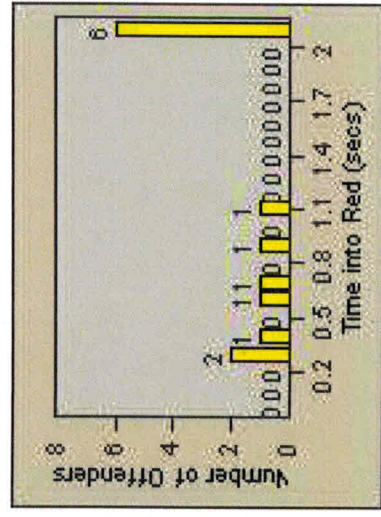

Redflex Redlight Offender Statistics

CONTRACT: Menlo Park   **LOCATION:** MEN-ECVA-01 El Camino Real and Glenwood Avenue
DATE FROM: 01-Jul-2013   **DATE TO:** 31-Jul-2013

LANE 1

LANE 2