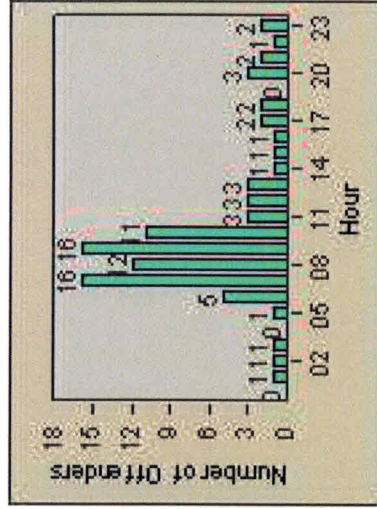

Redflex Redlight Offender Statistics

CONTRACT: Menlo Park   **LOCATION:** MEN-BAWI-01 Bayfront Expwy and Willow Rd
DATE FROM: 01-Jul-2013   **DATE TO:** 31-Jul-2013