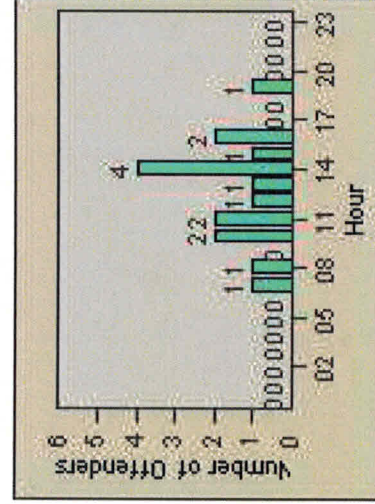

Redflex Redlight Offender Statistics

CONTRACT: Menlo Park   **LOCATION:** MEN-ECRA-01 El Camino Real and Ravenswood Avenue
DATE FROM: 01-Oct-2013   **DATE TO:** 31-Oct-2013

LANE 4

LANE TOTAL