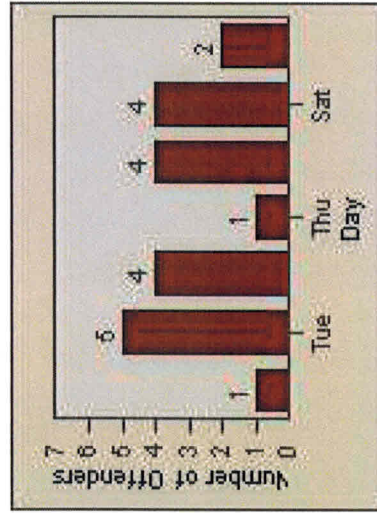

Redflex Redlight Offender Statistics

CONTRACT: Menlo Park   **LOCATION:** MEN-BAWI-01 Bayfront Expwy and Willow Rd
DATE FROM: 01-Oct-2013   **DATE TO:** 31-Oct-2013

LANE 1

LANE 2