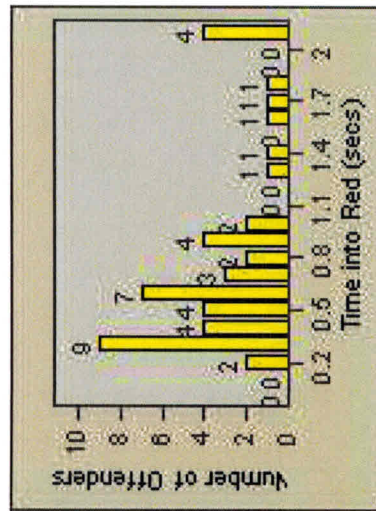

Redflex Redlight Offender Statistics

CONTRACT: Menlo Park   **LOCATION:** MEN-BAWI-01 Bayfront Expwy and Willow Rd
DATE FROM: 01-Oct-2013   **DATE TO:** 31-Oct-2013

LANE 1

LANE 2

LANE 3