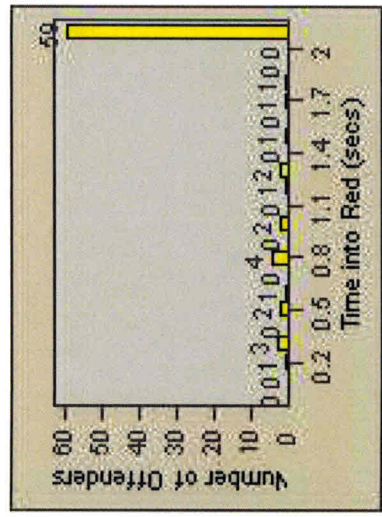

Redflex Redlight Offender Statistics

CONTRACT: Menlo Park   **LOCATION:** MEN-ECVA-01 El Camino Real and Glenwood Avenue
DATE FROM: 01-Jul-2013   **DATE TO:** 31-Jul-2013

LANE 4

LANE TOTAL