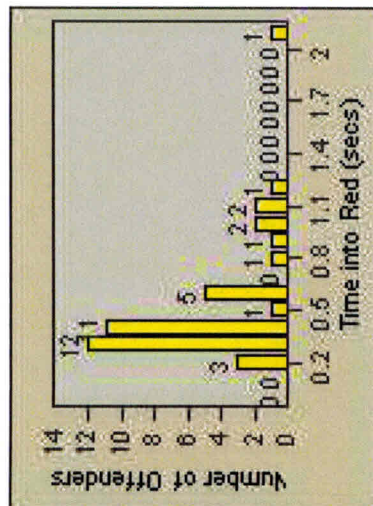

Redflex Redlight Offender Statistics

CONTRACT: Menlo Park LOCATION: MEN-ECRA-03 El Camino Real and Ravenswood Avenue DATE FROM: 01-Jul-2013 DATE TO: 31-Jul-2013

LANE 1

LANE 2

LANE 3