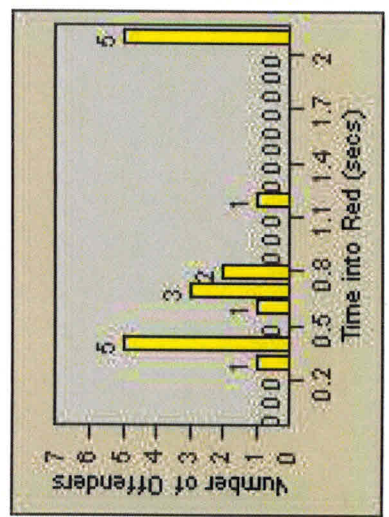

Redflex Redlight Offender Statistics
CONTRACT: Menlo Park   **LOCATION:** MEN-ECVA-01 El Camino Real and Glenwood Avenue
DATE FROM: 01-Oct-2013   **DATE TO:** 31-Oct-2013

LANE 1