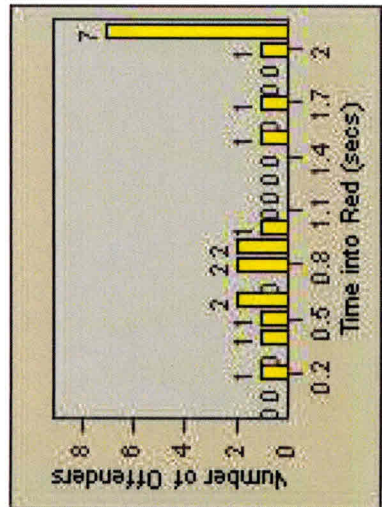

Redflex Redlight Offender Statistics

CONTRACT: Menlo Park   **LOCATION:** MEN-ECRA-01 El Camino Real and Ravenswood Avenue
DATE FROM: 01-Jul-2013   **DATE TO:** 31-Jul-2013

LANE 4

LANE TOTAL