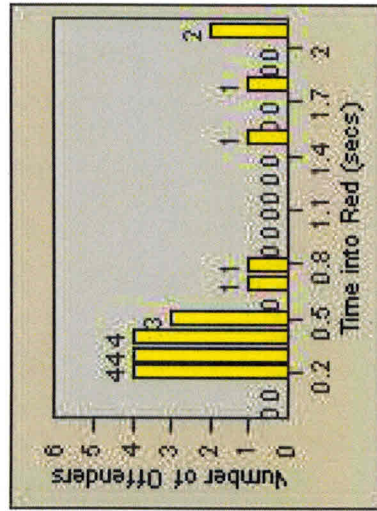

Redflex Redlight Offender Statistics

CONTRACT: Menlo Park   **LOCATION:** MEN-BAWI-01 Bayfront Expwy and Willow Rd
DATE FROM: 01-Oct-2013   **DATE TO:** 31-Oct-2013

LANE 1

LANE 2