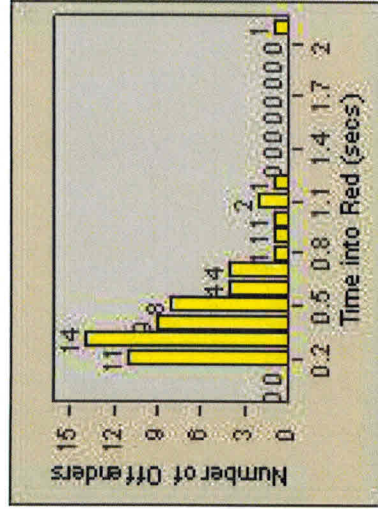

Redflex Redlight Offender Statistics

CONTRACT: Menlo Park   **LOCATION:** MEN-ECRA-01 El Camino Real and Ravenswood Avenue
DATE FROM: 01-Oct-2013   **DATE TO:** 31-Oct-2013