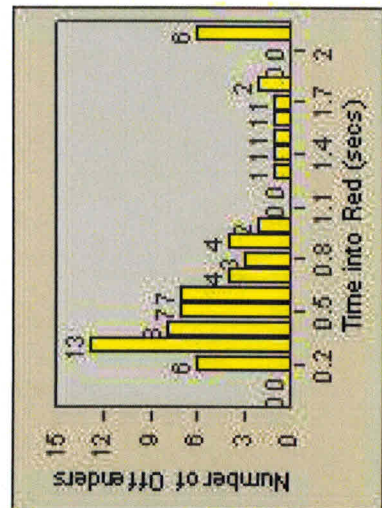

Redflex Redlight Offender Statistics

CONTRACT: Menlo Park   **LOCATION:** MEN-BAWI-01 Bayfront Expwy and Willow Rd
DATE FROM: 01-Oct-2013   **DATE TO:** 31-Oct-2013