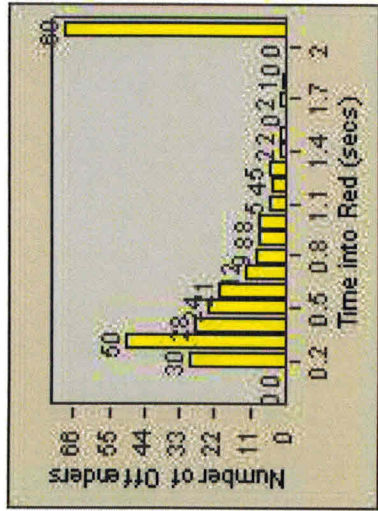

Redflex Redlight Offender Statistics

CONTRACT: Menlo Park   **LOCATION:** MEN-ECVA-01 El Camino Real and Glenwood Avenue
DATE FROM: 01-Jul-2013   **DATE TO:** 31-Jul-2013