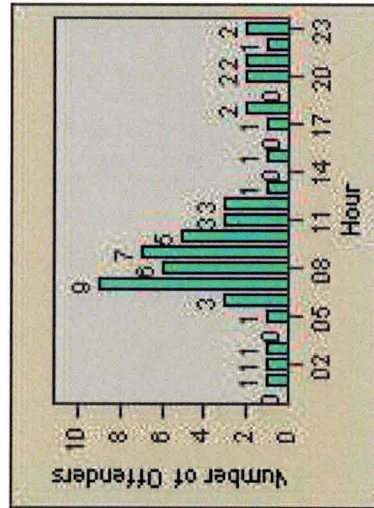

# Redflex Redlight Offender Statistics

**CONTRACT:** Menlo Park      **LOCATION:** MEN-BAWI-01 Bayfront Expwy and Willow Rd  
**DATE FROM:** 01-Jul-2013      **DATE TO:** 31-Jul-2013

LANE 1

LANE 2

LANE 3

# Redflex Redlight Offender Statistics

**CONTRACT:** Menlo Park      **LOCATION:** MEN-BAWI-01 Bayfront Expwy and Willow Rd  
**DATE FROM:** 01-Jul-2013      **DATE TO:** 31-Jul-2013