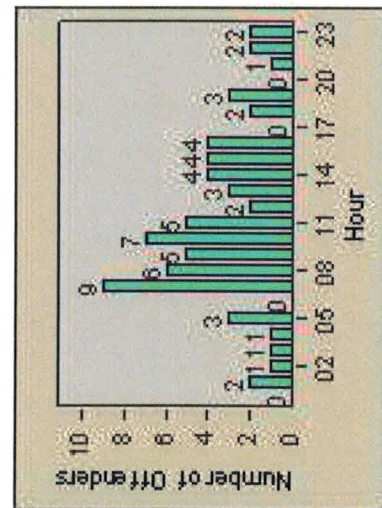

Redflex Redlight Offender Statistics

CONTRACT: Menlo Park   **LOCATION:** MEN-BAWI-01 Bayfront Expwy and Willow Rd
DATE FROM: 01-Oct-2013   **DATE TO:** 31-Oct-2013