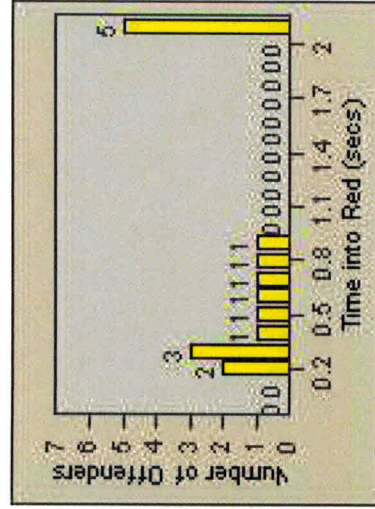

Redflex Redlight Offender Statistics

CONTRACT: Menlo Park   **LOCATION:** MEN-ECRA-01 El Camino Real and Ravenswood Avenue
DATE FROM: 01-Oct-2013   **DATE TO:** 31-Oct-2013

LANE 4

LANE TOTAL