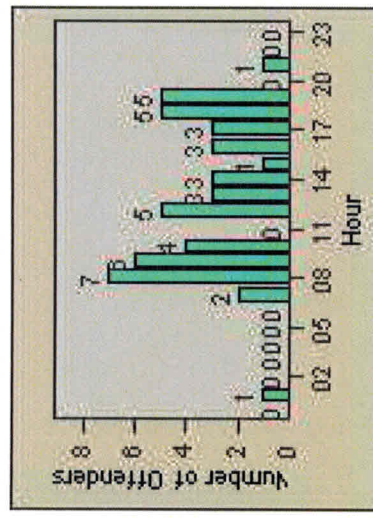

Redflex Redlight Offender Statistics

CONTRACT: Menlo Park   **LOCATION:** MEN-ECRA-01 El Camino Real and Ravenswood Avenue
DATE FROM: 01-Oct-2013   **DATE TO:** 31-Oct-2013

LANE 1

LANE 2

LANE 3