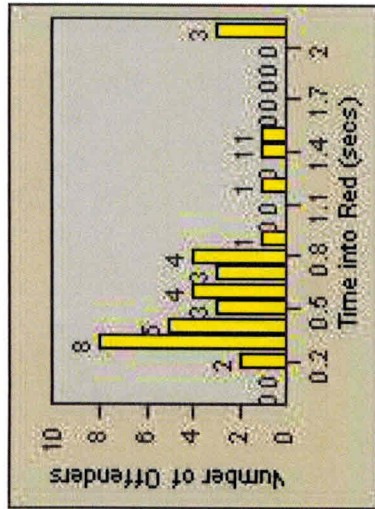

# Redflex Redlight Offender Statistics

**CONTRACT:** Menlo Park      **LOCATION:** MEN-BAWI-01 Bayfront Expwy and Willow Rd  
**DATE FROM:** 01-Jul-2013      **DATE TO:** 31-Jul-2013

LANE 1

LANE 2

LANE 3

# Redflex Redlight Offender Statistics

**CONTRACT:** Menlo Park      **LOCATION:** MEN-BAWI-01 Bayfront Expwy and Willow Rd  
**DATE FROM:** 01-Jul-2013      **DATE TO:** 31-Jul-2013