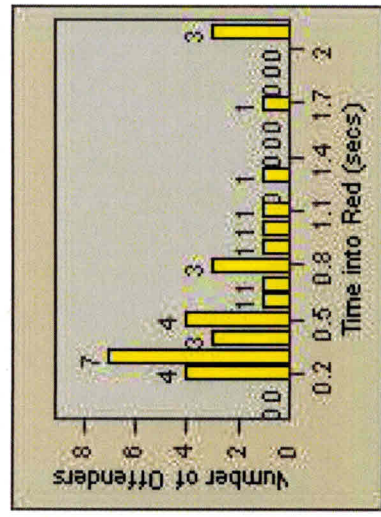

Redflex Redlight Offender Statistics

CONTRACT: Menlo Park   **LOCATION:** MEN-ECRA-01 El Camino Real and Ravenswood Avenue
DATE FROM: 01-Jul-2013   **DATE TO:** 31-Jul-2013

LANE 1

LANE 2

LANE 3