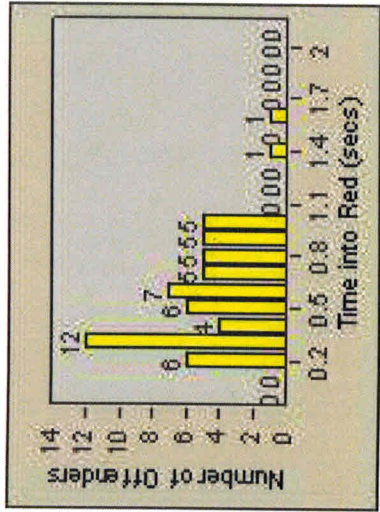

Redflex Redlight Offender Statistics

CONTRACT: Menlo Park   **LOCATION:** MEN-ECRA-03 El Camino Real and Ravenswood Avenue
DATE FROM: 01-Oct-2013   **DATE TO:** 31-Oct-2013