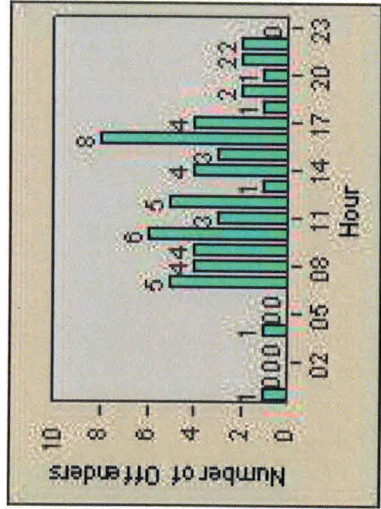

Redflex Redlight Offender Statistics

CONTRACT: Menlo Park   **LOCATION:** MEN-ECRA-03 El Camino Real and Ravenswood Avenue
DATE FROM: 01-Oct-2013   **DATE TO:** 31-Oct-2013