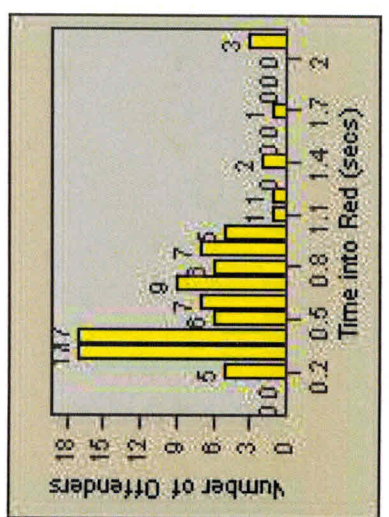

Redflex Redlight Offender Statistics
CONTRACT: Menlo Park   **LOCATION:** MEN-ECVA-01 El Camino Real and Glenwood Avenue
DATE FROM: 01-Oct-2013   **DATE TO:** 31-Oct-2013

LANE 1

LANE 2

LANE 3