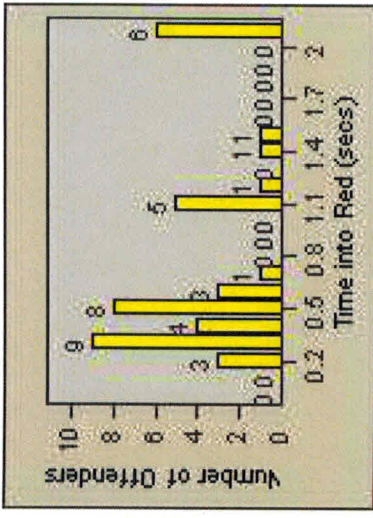

Redflex Redlight Offender Statistics

CONTRACT: Menlo Park   **LOCATION:** MEN-ECRA-01 El Camino Real and Ravenswood Avenue
DATE FROM: 01-Oct-2013   **DATE TO:** 31-Oct-2013

LANE 1

LANE 2