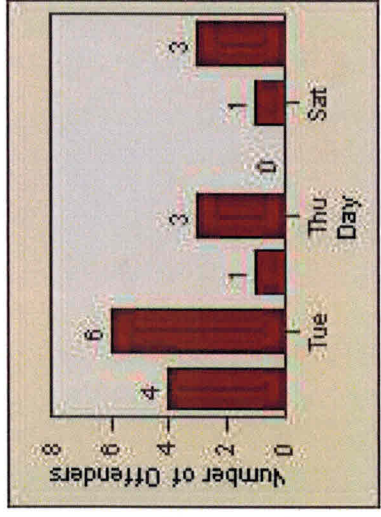

# Redflex Redlight Offender Statistics

**CONTRACT:** Menlo Park      **LOCATION:** MEN-BAWI-01 Bayfront Expwy and Willow Rd  
**DATE FROM:** 01-Jul-2013      **DATE TO:** 31-Jul-2013

LANE 1

LANE 2

LANE 3

# Redflex Redlight Offender Statistics

**CONTRACT:** Menlo Park      **LOCATION:** MEN-BAWI-01 Bayfront Expwy and Willow Rd  
**DATE FROM:** 01-Jul-2013      **DATE TO:** 31-Jul-2013

# Redflex Redlight Offender Statistics

**CONTRACT:** Menlo Park    **LOCATION:** MEN-ECRA-01 El Camino Real and Ravenswood Avenue  
**DATE FROM:** 01-Jul-2013    **DATE TO:** 31-Jul-2013

LANE 1

LANE 2

LANE 3