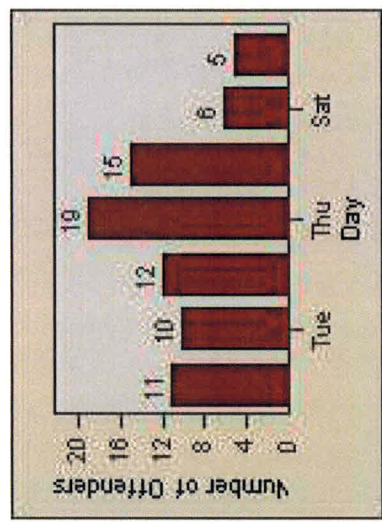

Redflex Redlight Offender Statistics

CONTRACT: Menlo Park   **LOCATION:** MEN-ECVA-01 El Camino Real and Glenwood Avenue
DATE FROM: 01-Jul-2013   **DATE TO:** 31-Jul-2013

LANE 4

LANE TOTAL