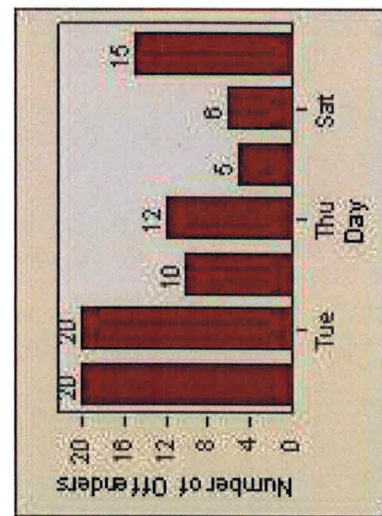

Redflex Redlight Offender Statistics

CONTRACT: Menlo Park LOCATION: MEN-ECRA-01 El Camino Real and Ravenswood Avenue
DATE FROM: 01-Jul-2013 DATE TO: 31-Jul-2013