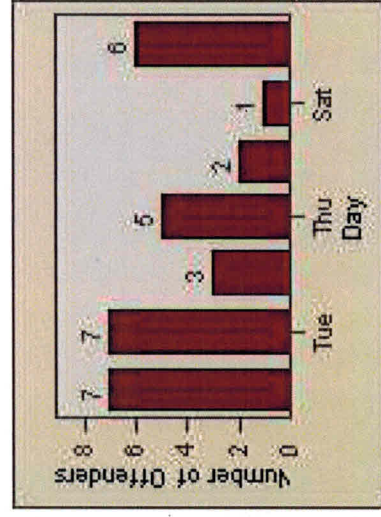

# Redflex Redlight Offender Statistics

**CONTRACT:** Menlo Park      **LOCATION:** MEN-BAWI-01 Bayfront Expwy and Willow Rd  
**DATE FROM:** 01-Jul-2013      **DATE TO:** 31-Jul-2013

LANE 1

LANE 2

LANE 3

# Redflex Redlight Offender Statistics

**CONTRACT:** Menlo Park      **LOCATION:** MEN-BAWI-01 Bayfront Expwy and Willow Rd  
**DATE FROM:** 01-Jul-2013      **DATE TO:** 31-Jul-2013

# Redflex Redlight Offender Statistics

**CONTRACT:** Menlo Park    **LOCATION:** MEN-ECRA-01 El Camino Real and Ravenswood Avenue  
**DATE FROM:** 01-Jul-2013    **DATE TO:** 31-Jul-2013

LANE 1

LANE 2

LANE 3

# Redflex Redlight Offender Statistics

**CONTRACT:** Menlo Park    **LOCATION:** MEN-ECRA-01 El Camino Real and Ravenswood Avenue  
**DATE FROM:** 01-Jul-2013    **DATE TO:** 31-Jul-2013