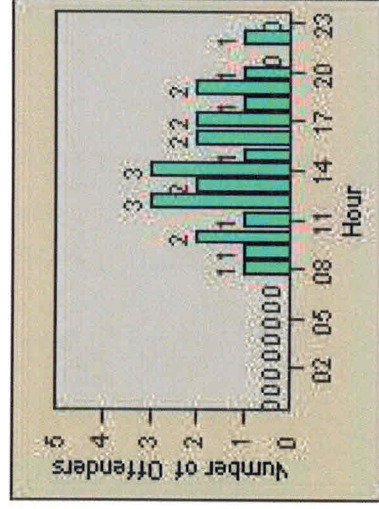

## LANE TOTAL

# Redflex Redlight Offender Statistics

**CONTRACT:** Menlo Park      **LOCATION:** MEN-ECRA-01 El Camino Real and Ravenswood Avenue  
**DATE FROM:** 01-Oct-2013      **DATE TO:** 31-Oct-2013

# Redflex Redlight Offender Statistics

**CONTRACT:** Menlo Park    **LOCATION:** MEN-ECRA-03 El Camino Real and Ravenswood Avenue  
**DATE FROM:** 01-Oct-2013    **DATE TO:** 31-Oct-2013

LANE 1

LANE 2

LANE 3