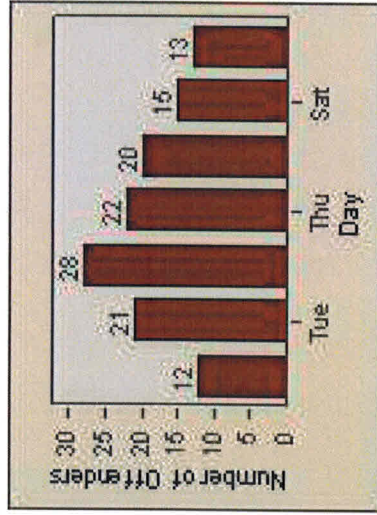

Redflex Redlight Offender Statistics

CONTRACT: Menlo Park   **LOCATION:** MEN-ECRA-03 El Camino Real and Ravenswood Avenue
DATE FROM: 01-Oct-2013   **DATE TO:** 31-Oct-2013