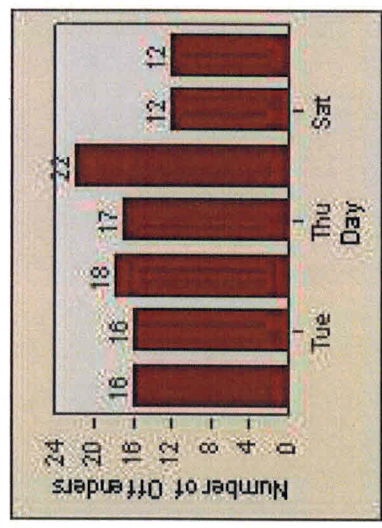

Redflex Redlight Offender Statistics

CONTRACT: Menlo Park   **LOCATION:** MEN-ECRA-03 El Camino Real and Ravenswood Avenue
DATE FROM: 01-Jul-2013   **DATE TO:** 31-Jul-2013