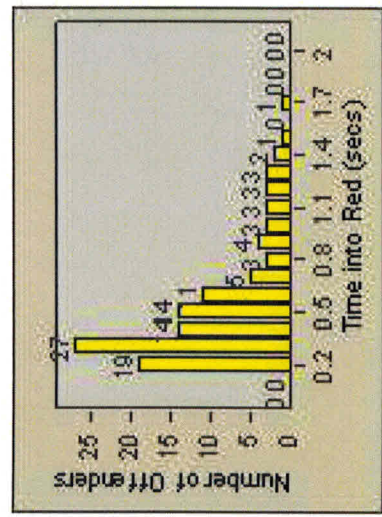

Redflex Redlight Offender Statistics

CONTRACT: Menlo Park   **LOCATION:** MEN-ECVA-01 El Camino Real and Glenwood Avenue
DATE FROM: 01-Jul-2013   **DATE TO:** 31-Jul-2013