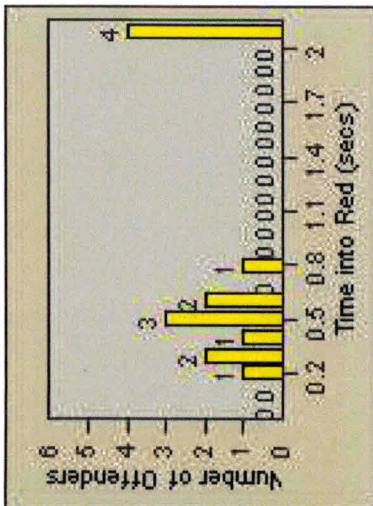

Redflex Redlight Offender Statistics

CONTRACT: Menlo Park LOCATION: MEN-ECRA-03 El Camino Real and Ravenswood Avenue DATE FROM: 01-Jul-2013 DATE TO: 31-Jul-2013

LANE 1

LANE 2