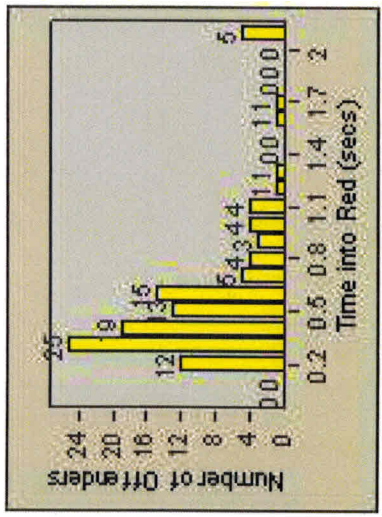

Redflex Redlight Offender Statistics

CONTRACT: Menlo Park   **LOCATION:** MEN-ECRA-03 El Camino Real and Ravenswood Avenue
DATE FROM: 01-Jul-2013   **DATE TO:** 31-Jul-2013