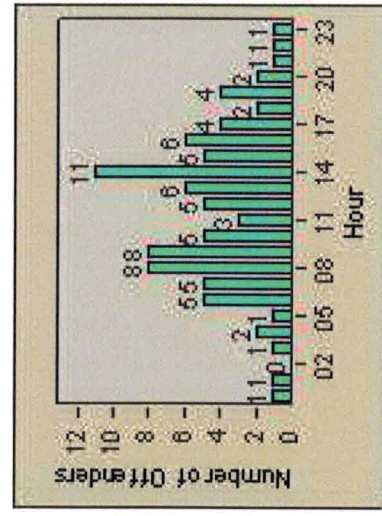

Redflex Redlight Offender Statistics

CONTRACT: Menlo Park LOCATION: MEN-ECRA-01 El Camino Real and Ravenswood Avenue
DATE FROM: 01-Jul-2013 DATE TO: 31-Jul-2013