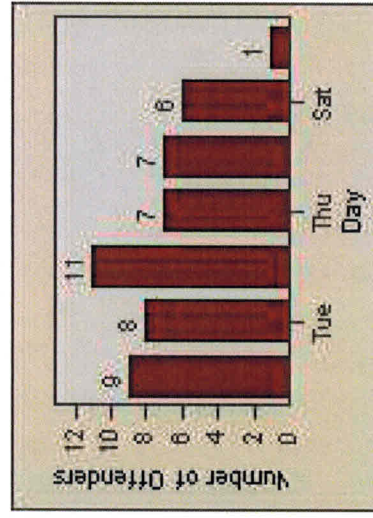

# Redflex Redlight Offender Statistics

**CONTRACT:** Menlo Park      **LOCATION:** MEN-BAWI-01 Bayfront Expwy and Willow Rd  
**DATE FROM:** 01-Oct-2013      **DATE TO:** 31-Oct-2013

# Redflex Redlight Offender Statistics

**CONTRACT:** Menlo Park    **LOCATION:** MEN-ECRA-01 El Camino Real and Ravenswood Avenue  
**DATE FROM:** 01-Oct-2013    **DATE TO:** 31-Oct-2013

LANE 1

LANE 2

LANE 3