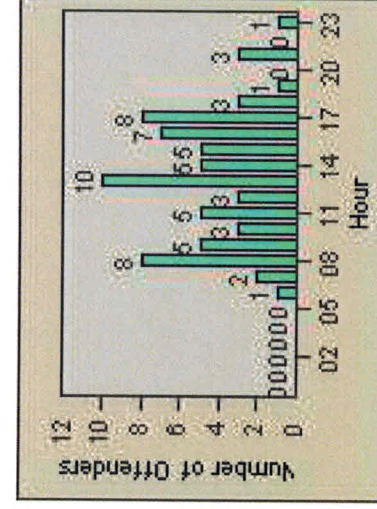

Redflex Redlight Offender Statistics

CONTRACT: Menlo Park
DATE FROM: 01-Oct-2013

LOCATION: MEN-ECVA-01 El Camino Real and Glenwood Avenue
DATE TO: 31-Oct-2013

LANE 4

LANE TOTAL