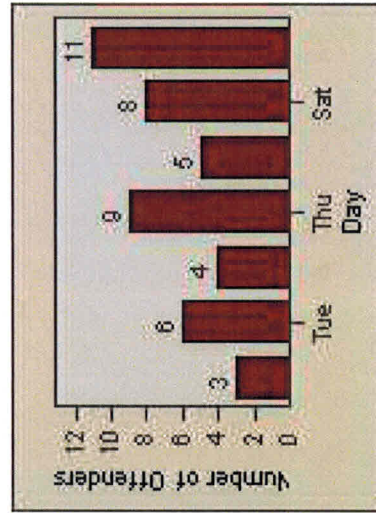

## LANE TOTAL

# Redflex Redlight Offender Statistics

**CONTRACT:** Menlo Park      **LOCATION:** MEN-ECVA-01 El Camino Real and Glenwood Avenue  
**DATE FROM:** 01-Jul-2013      **DATE TO:** 31-Jul-2013

# Redflex Redlight Offender Statistics

**CONTRACT:** Menlo Park      **LOCATION:** MEN-BAWI-01 Bayfront Expwy and Willow Rd  
**DATE FROM:** 01-Oct-2013      **DATE TO:** 31-Oct-2013

LANE 1

LANE 2

LANE 3