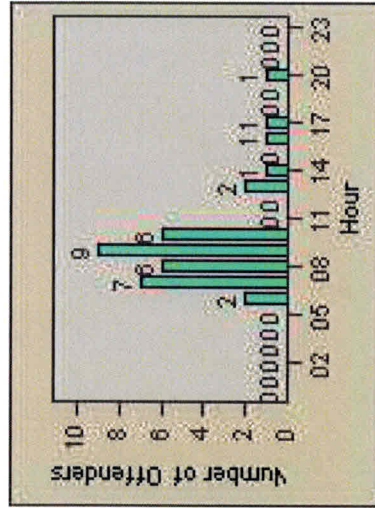

# Redflex Redlight Offender Statistics

**CONTRACT:** Menlo Park      **LOCATION:** MEN-BAWI-01 Bayfront Expwy and Willow Rd  
**DATE FROM:** 01-Jul-2013      **DATE TO:** 31-Jul-2013

LANE 1

LANE 2

LANE 3

# Redflex Redlight Offender Statistics

**CONTRACT:** Menlo Park      **LOCATION:** MEN-BAWI-01 Bayfront Expwy and Willow Rd  
**DATE FROM:** 01-Jul-2013      **DATE TO:** 31-Jul-2013