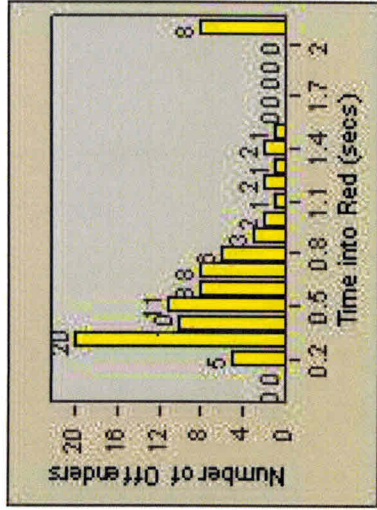

Redflex Redlight Offender Statistics

CONTRACT: Menlo Park   **LOCATION:** MEN-BAWI-01 Bayfront Expwy and Willow Rd
DATE FROM: 01-Jul-2013   **DATE TO:** 31-Jul-2013