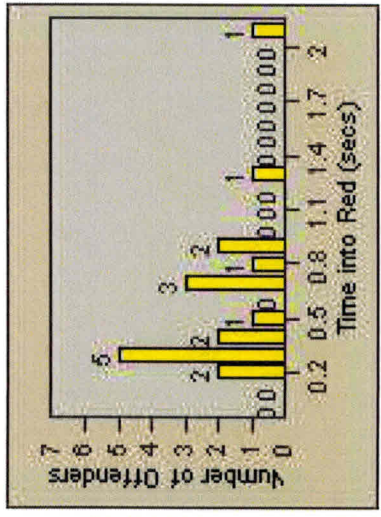

# Redflex Redlight Offender Statistics

**CONTRACT:** Menlo Park      **LOCATION:** MEN-BAWI-01 Bayfront Expwy and Willow Rd  
**DATE FROM:** 01-Jul-2013      **DATE TO:** 31-Jul-2013

LANE 1

LANE 2

LANE 3

# Redflex Redlight Offender Statistics

**CONTRACT:** Menlo Park      **LOCATION:** MEN-BAWI-01 Bayfront Expwy and Willow Rd  
**DATE FROM:** 01-Jul-2013      **DATE TO:** 31-Jul-2013

# Redflex Redlight Offender Statistics

**CONTRACT:** Menlo Park    **LOCATION:** MEN-ECRA-01 El Camino Real and Ravenswood Avenue  
**DATE FROM:** 01-Jul-2013    **DATE TO:** 31-Jul-2013

LANE 1

LANE 2

LANE 3