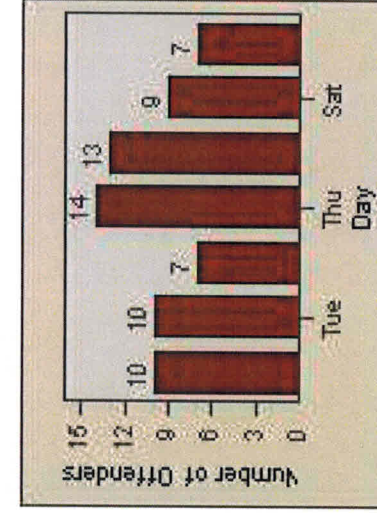

Redflex Redlight Offender Statistics

CONTRACT: Menlo Park
DATE FROM: 01-Oct-2013

LOCATION: MEN-ECVA-01 El Camino Real and Glenwood Avenue
DATE TO: 31-Oct-2013

LANE 4

LANE TOTAL