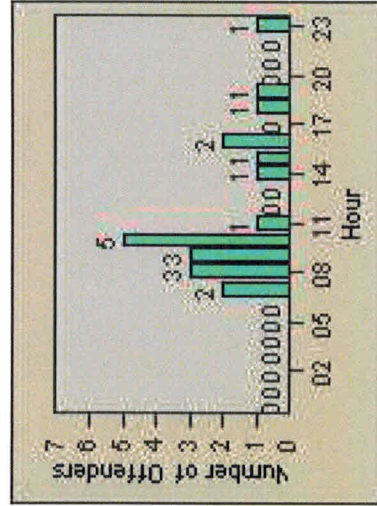

Redflex Redlight Offender Statistics

CONTRACT: Menlo Park   **LOCATION:** MEN-BAWI-01 Bayfront Expwy and Willow Rd
DATE FROM: 01-Oct-2013   **DATE TO:** 31-Oct-2013

LANE 1

LANE 2