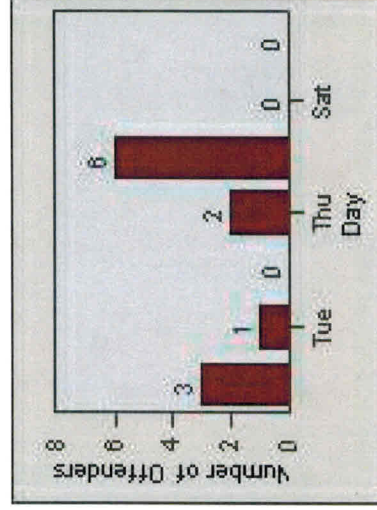

# Redflex Redlight Offender Statistics

**CONTRACT:** Menlo Park      **LOCATION:** MEN-BAWI-01 Bayfront Expwy and Willow Rd  
**DATE FROM:** 01-Jul-2014      **DATE TO:** 31-Jul-2014

# Redflex Redlight Offender Statistics

**CONTRACT:** Menlo Park      **LOCATION:** MEN-ECRA-01 El Camino Real and Ravenswood Avenue  
**DATE FROM:** 01-Jul-2014      **DATE TO:** 31-Jul-2014

LANE 1

LANE 2