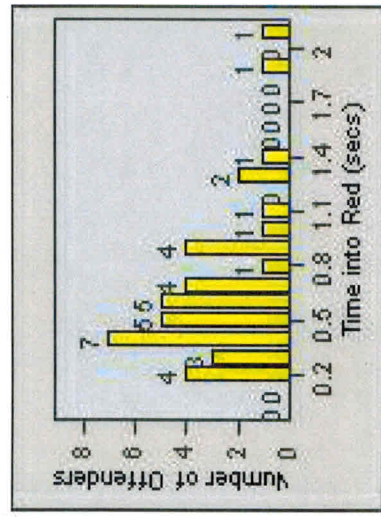

Redflex Redlight Offender Statistics

CONTRACT: Menlo Park LOCATION: MEN-BAWI-01 Bayfront Expwy and Willow Rd

DATE FROM: 01-Jul-2014 DATE TO: 31-Jul-2014

LANE 1