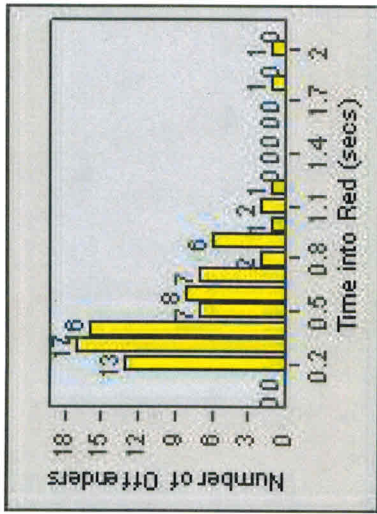

# Redflex Redlight Offender Statistics

CONTRACT: Menlo Park  
 DATE FROM: 01-Jul-2014

LOCATION: MEN-ECVA-01 El Camino Real and Glenwood Avenue  
 DATE TO: 31-Jul-2014

LANE 4

LANE TOTAL