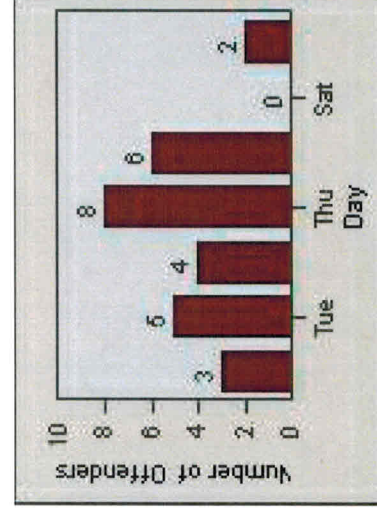

Redflex Redlight Offender Statistics

CONTRACT: Menlo Park
DATE FROM: 01-Jul-2014

LOCATION: MEN-ECRA-03 El Camino Real and Ravenswood Avenue
DATE TO: 31-Jul-2014

LANE 1

LANE 2

LANE 3