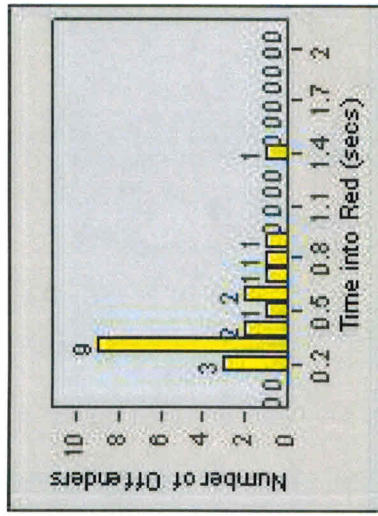

Redflex Redlight Offender Statistics

CONTRACT: Menlo Park   **LOCATION:** MEN-ECRA-01 El Camino Real and Ravenswood Avenue
DATE FROM: 01-Jul-2014   **DATE TO:** 31-Jul-2014

LANE 4