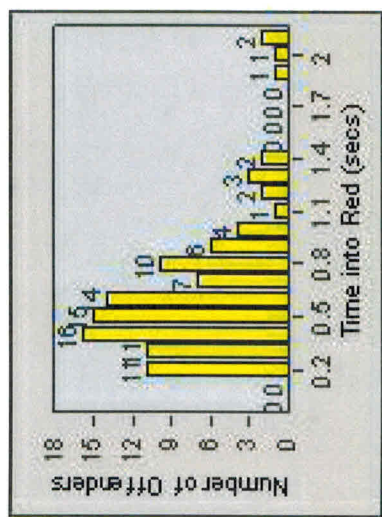

Redflex Redlight Offender Statistics

CONTRACT: Menlo Park   **LOCATION:** MEN-BAWI-01 Bayfront Expwy and Willow Rd
DATE FROM: 01-Jul-2014   **DATE TO:** 31-Jul-2014