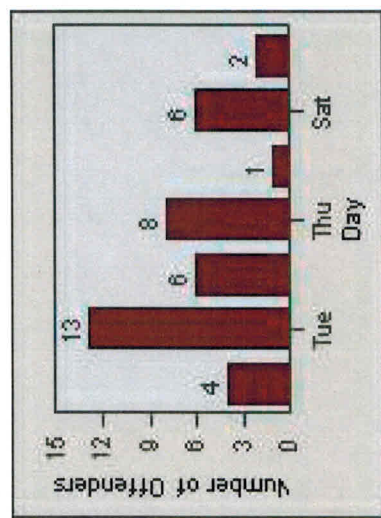

Redflex Redlight Offender Statistics

CONTRACT: Menlo Park LOCATION: MEN-BAWI-01 Bayfront Expwy and Willow Rd

DATE FROM: 01-Jul-2014 DATE TO: 31-Jul-2014

LANE 1