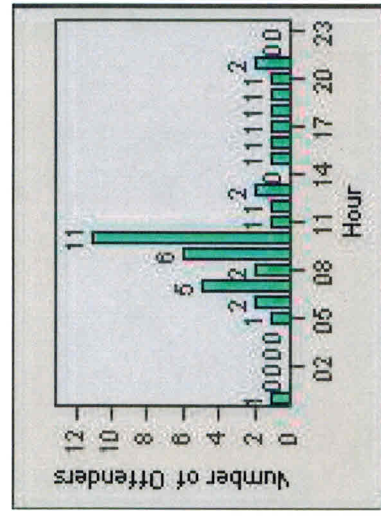

Redflex Redlight Offender Statistics

CONTRACT: Menlo Park LOCATION: MEN-BAWI-01 Bayfront Expwy and Willow Rd

DATE FROM: 01-Jul-2014 DATE TO: 31-Jul-2014

LANE 1