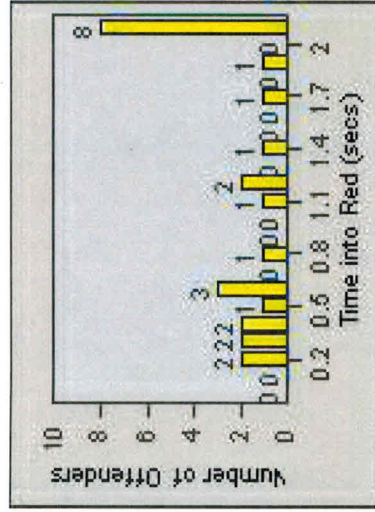

Redflex Redlight Offender Statistics

CONTRACT: Menlo Park   **LOCATION:** MEN-ECRA-01 El Camino Real and Ravenswood Avenue
DATE FROM: 01-Jul-2014   **DATE TO:** 31-Jul-2014

LANE 4

LANE TOTAL