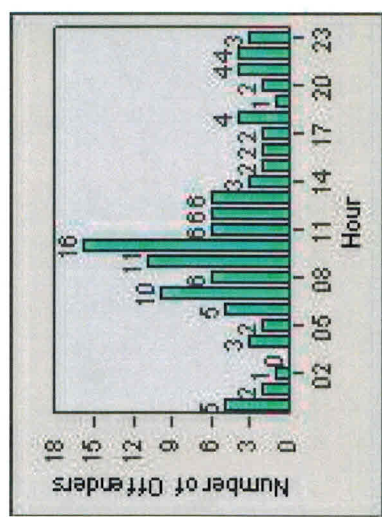

Redflex Redlight Offender Statistics

CONTRACT: Menlo Park   **LOCATION:** MEN-BAWI-01 Bayfront Expwy and Willow Rd
DATE FROM: 01-Jul-2014   **DATE TO:** 31-Jul-2014