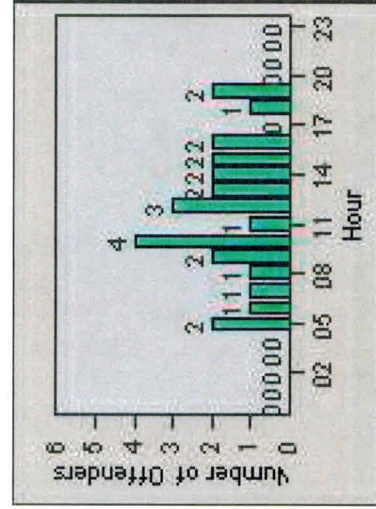

# Redflex Redlight Offender Statistics

**CONTRACT:** Menlo Park      **LOCATION:** MEN-ECRA-01 El Camino Real and Ravenswood Avenue  
**DATE FROM:** 01-Jul-2014      **DATE TO:** 31-Jul-2014

LANE 1

LANE 2