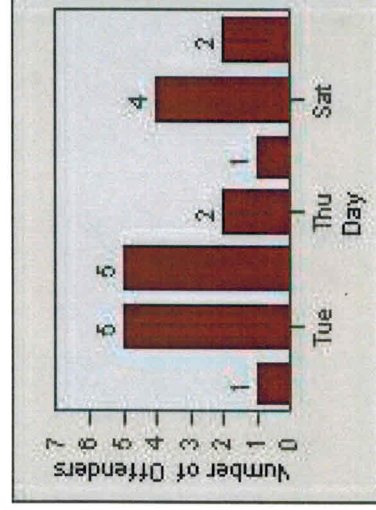

Redflex Redlight Offender Statistics

CONTRACT: Menlo Park
DATE FROM: 01-Jul-2014

LOCATION: MEN-ECRA-03 El Camino Real and Ravenswood Avenue
DATE TO: 31-Jul-2014

LANE 1