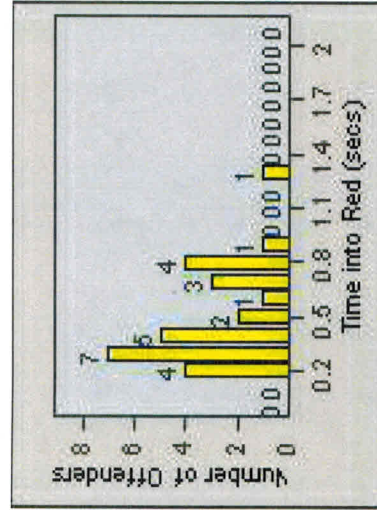

Redflex Redlight Offender Statistics

CONTRACT: Menlo Park
DATE FROM: 01-Jul-2014

LOCATION: MEN-ECRA-03 El Camino Real and Ravenswood Avenue
DATE TO: 31-Jul-2014

LANE 1

LANE 2

LANE 3