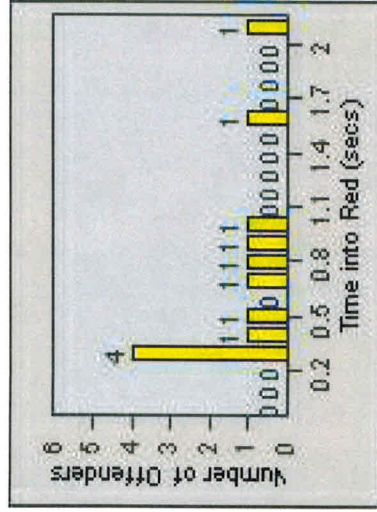

# Redflex Redlight Offender Statistics

**CONTRACT:** Menlo Park      **LOCATION:** MEN-BAWI-01 Bayfront Expwy and Willow Rd  
**DATE FROM:** 01-Jul-2014      **DATE TO:** 31-Jul-2014

# Redflex Redlight Offender Statistics

**CONTRACT:** Menlo Park      **LOCATION:** MEN-ECRA-01 El Camino Real and Ravenswood Avenue  
**DATE FROM:** 01-Jul-2014      **DATE TO:** 31-Jul-2014

LANE 1

LANE 2