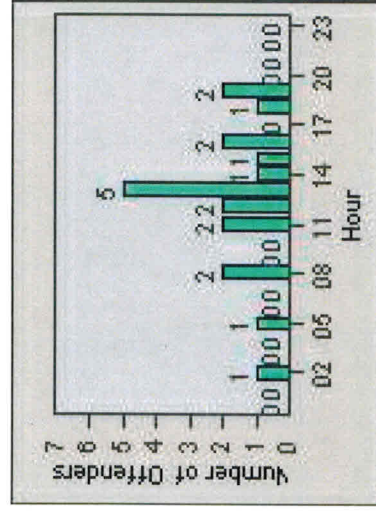

Redflex Redlight Offender Statistics

CONTRACT: Menlo Park
DATE FROM: 01-Jul-2014

LOCATION: MEN-ECRA-03 El Camino Real and Ravenswood Avenue
DATE TO: 31-Jul-2014

LANE 1