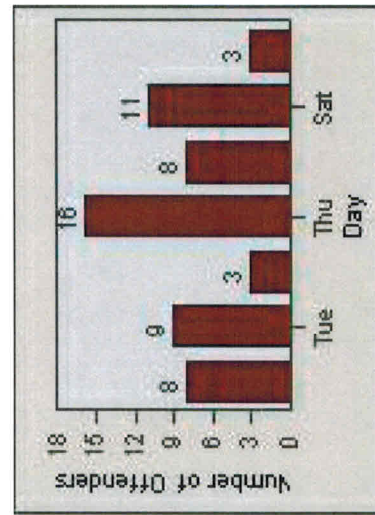

# Redflex Redlight Offender Statistics

CONTRACT: Menlo Park  
 DATE FROM: 01-Jul-2014

LOCATION: MEN-ECVA-01 El Camino Real and Glenwood Avenue  
 DATE TO: 31-Jul-2014

LANE 4

LANE TOTAL