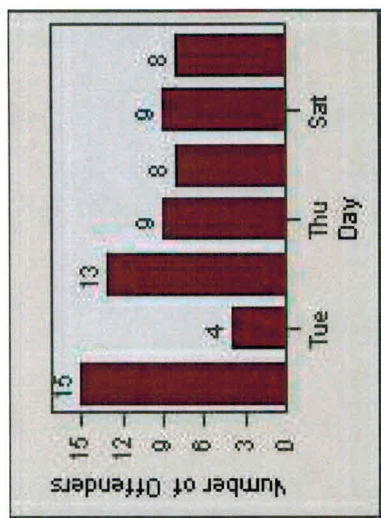

Redflex Redlight Offender Statistics

CONTRACT: Menlo Park LOCATION: MEN-BAWI-01 Bayfront Expwy and Willow Rd

DATE FROM: 01-Jul-2014 DATE TO: 31-Jul-2014

LANE 1

LANE 2

LANE 3