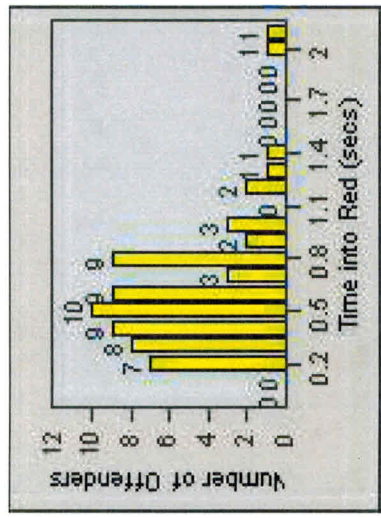

Redflex Redlight Offender Statistics

CONTRACT: Menlo Park LOCATION: MEN-BAWI-01 Bayfront Expwy and Willow Rd

DATE FROM: 01-Jul-2014 DATE TO: 31-Jul-2014

LANE 1

LANE 2

LANE 3