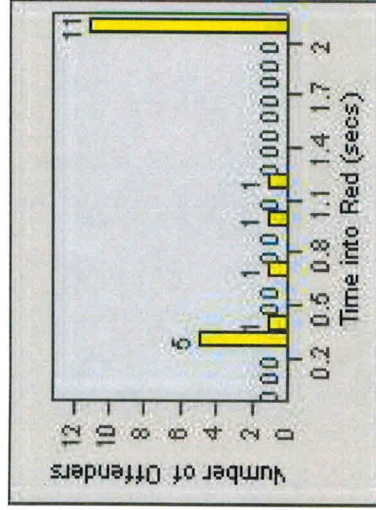

Redflex Redlight Offender Statistics

CONTRACT: Menlo Park
DATE FROM: 01-Jul-2014

LOCATION: MEN-ECRA-03 El Camino Real and Ravenswood Avenue
DATE TO: 31-Jul-2014

LANE 1