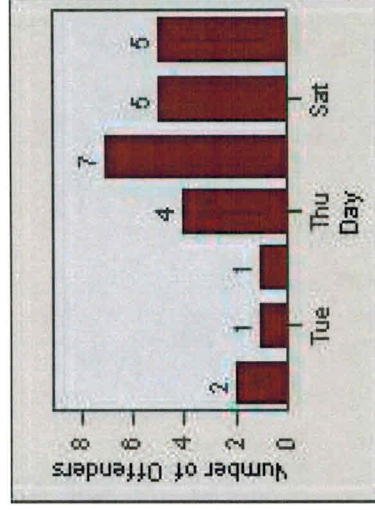

Redflex Redlight Offender Statistics

CONTRACT: Menlo Park   **LOCATION:** MEN-ECRA-01 El Camino Real and Ravenswood Avenue
DATE FROM: 01-Jul-2014   **DATE TO:** 31-Jul-2014

LANE 4

LANE TOTAL