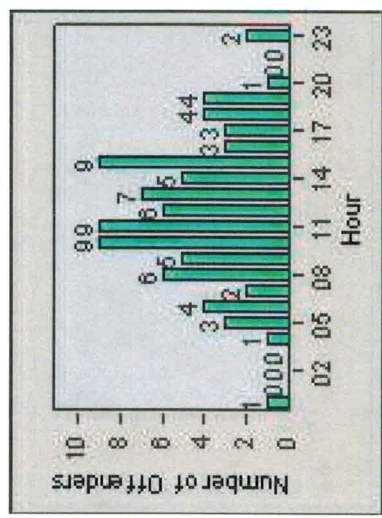

# Redflex Redlight Offender Statistics

**CONTRACT:** Menlo Park      **LOCATION:** MEN-ECRA-01 El Camino Real and Ravenswood Avenue  
**DATE FROM:** 01-Jul-2014      **DATE TO:** 31-Jul-2014

LANE 4

LANE TOTAL

# Redflex Redlight Offender Statistics

**CONTRACT:** Menlo Park      **LOCATION:** MEN-ECRA-01 El Camino Real and Ravenswood Avenue  
**DATE FROM:** 01-Jul-2014      **DATE TO:** 31-Jul-2014