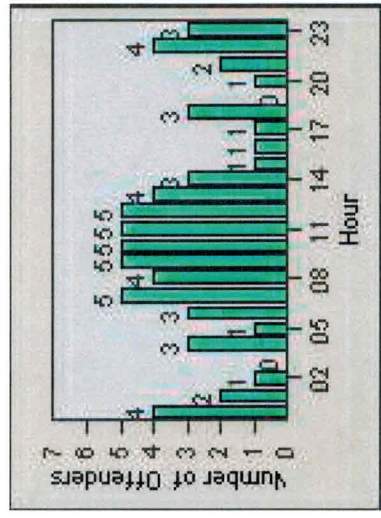

Redflex Redlight Offender Statistics

CONTRACT: Menlo Park LOCATION: MEN-BAWI-01 Bayfront Expwy and Willow Rd

DATE FROM: 01-Jul-2014 DATE TO: 31-Jul-2014

LANE 1

LANE 2

LANE 3