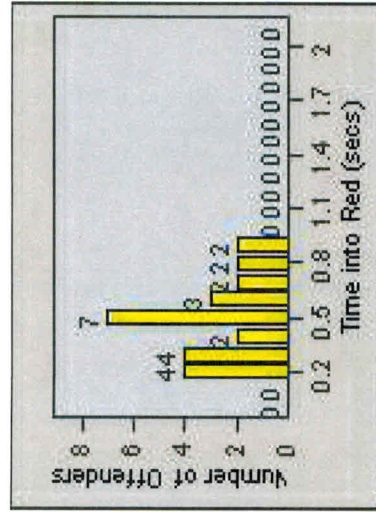

# Redflex Redlight Offender Statistics

**CONTRACT:** Menlo Park      **LOCATION:** MEN-ECRA-01 El Camino Real and Ravenswood Avenue  
**DATE FROM:** 01-Jul-2014      **DATE TO:** 31-Jul-2014

LANE 1

LANE 2