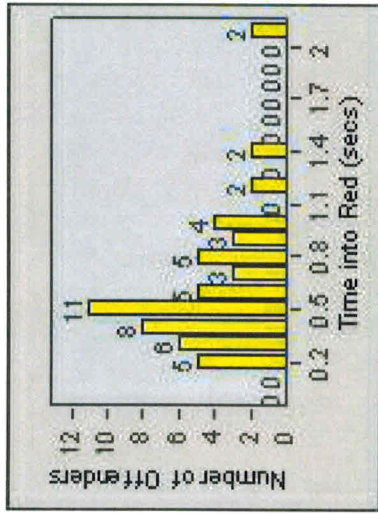

Redflex Redlight Offender Statistics

CONTRACT: Menlo Park   **LOCATION:** MEN-ECRA-03 El Camino Real and Ravenswood Avenue
DATE FROM: 01-Jul-2014   **DATE TO:** 31-Jul-2014