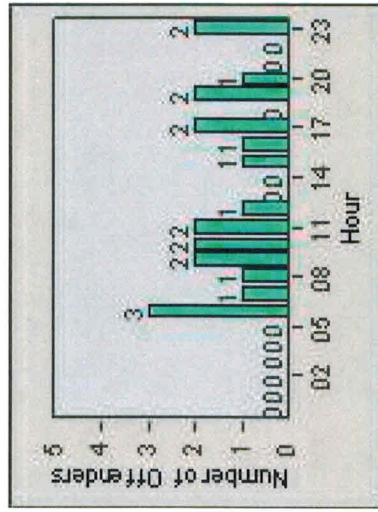

Redflex Redlight Offender Statistics

CONTRACT: Menlo Park   **LOCATION:** MEN-ECRA-01 El Camino Real and Ravenswood Avenue
DATE FROM: 01-Jul-2014   **DATE TO:** 31-Jul-2014

LANE 4