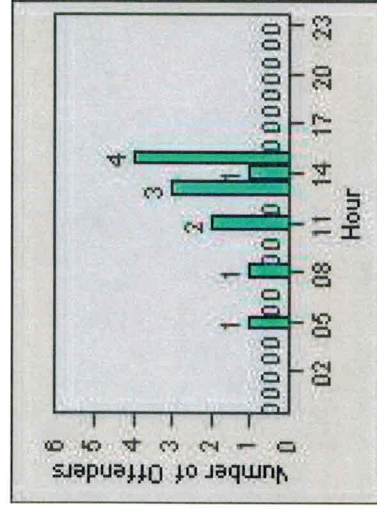

# Redflex Redlight Offender Statistics

**CONTRACT:** Menlo Park      **LOCATION:** MEN-BAWI-01 Bayfront Expwy and Willow Rd  
**DATE FROM:** 01-Jul-2014      **DATE TO:** 31-Jul-2014

# Redflex Redlight Offender Statistics

**CONTRACT:** Menlo Park      **LOCATION:** MEN-ECRA-01 El Camino Real and Ravenswood Avenue  
**DATE FROM:** 01-Jul-2014      **DATE TO:** 31-Jul-2014

LANE 1

LANE 2