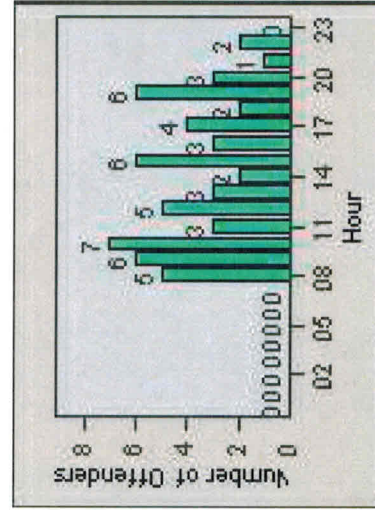

# Redflex Redlight Offender Statistics

CONTRACT: Menlo Park  
 DATE FROM: 01-Jul-2014

LOCATION: MEN-ECVA-01 El Camino Real and Glenwood Avenue  
 DATE TO: 31-Jul-2014

LANE 4

LANE TOTAL