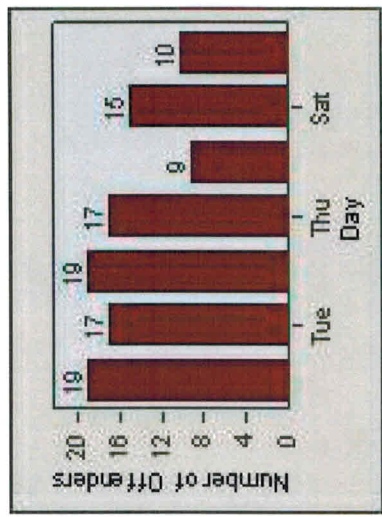

# Redflex Redlight Offender Statistics

CONTRACT: Menlo Park  
DATE FROM: 01-Jul-2014

LOCATION: MEN-BAWI-01 Bayfront Expwy and Willow Rd  
DATE TO: 31-Jul-2014

LANE 4

LANE TOTAL

# Redflex Redlight Offender Statistics

**CONTRACT:** Menlo Park      **LOCATION:** MEN-BAWI-01 Bayfront Expwy and Willow Rd  
**DATE FROM:** 01-Jul-2014      **DATE TO:** 31-Jul-2014