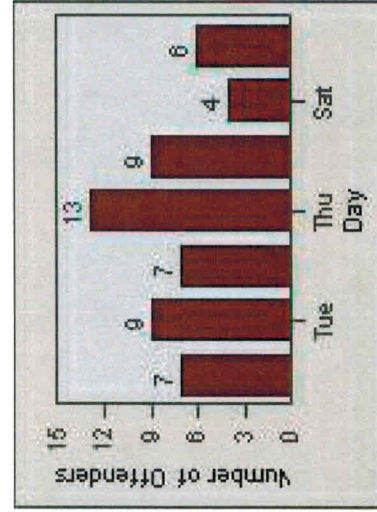

Redflex Redlight Offender Statistics

CONTRACT: Menlo Park
DATE FROM: 01-Jul-2014

LOCATION: MEN-ECVA-01 El Camino Real and Glenwood Avenue
DATE TO: 31-Jul-2014

LANE 1

LANE 2

LANE 3