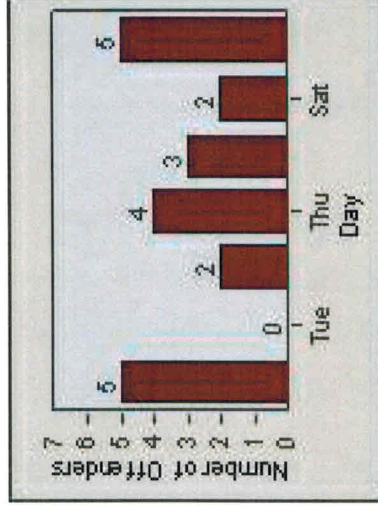

Redflex Redlight Offender Statistics

CONTRACT: Menlo Park   **LOCATION:** MEN-ECRA-01 El Camino Real and Ravenswood Avenue
DATE FROM: 01-Jul-2014   **DATE TO:** 31-Jul-2014

LANE 4