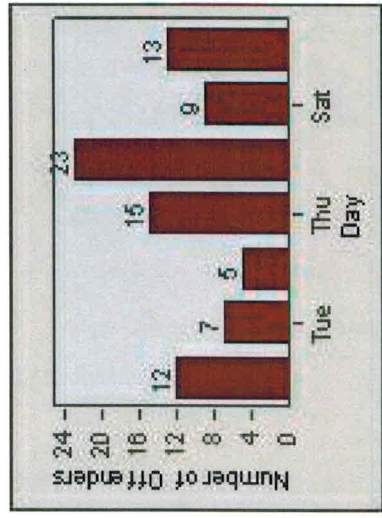

# Redflex Redlight Offender Statistics

**CONTRACT:** Menlo Park      **LOCATION:** MEN-ECRA-01 El Camino Real and Ravenswood Avenue  
**DATE FROM:** 01-Jul-2014      **DATE TO:** 31-Jul-2014

LANE 4

LANE TOTAL

# Redflex Redlight Offender Statistics

**CONTRACT:** Menlo Park      **LOCATION:** MEN-ECRA-01 El Camino Real and Ravenswood Avenue  
**DATE FROM:** 01-Jul-2014      **DATE TO:** 31-Jul-2014