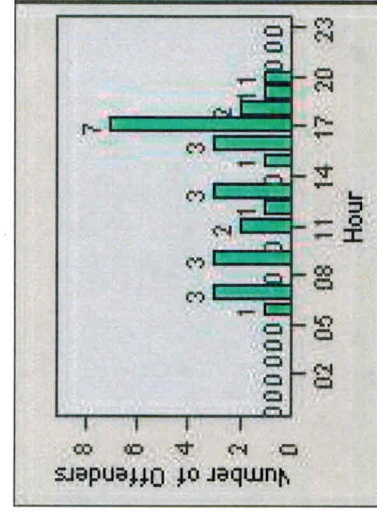

Redflex Redlight Offender Statistics

CONTRACT: Menlo Park
DATE FROM: 01-Jul-2014

LOCATION: MEN-ECRA-03 El Camino Real and Ravenswood Avenue
DATE TO: 31-Jul-2014

LANE 1

LANE 2

LANE 3