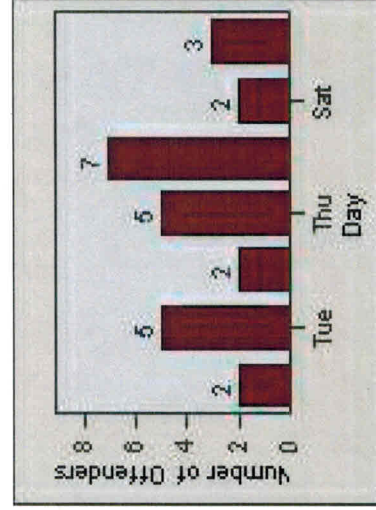

# Redflex Redlight Offender Statistics

**CONTRACT:** Menlo Park      **LOCATION:** MEN-BAWI-01 Bayfront Expwy and Willow Rd  
**DATE FROM:** 01-Jul-2014      **DATE TO:** 31-Jul-2014

# Redflex Redlight Offender Statistics

**CONTRACT:** Menlo Park      **LOCATION:** MEN-ECRA-01 El Camino Real and Ravenswood Avenue  
**DATE FROM:** 01-Jul-2014      **DATE TO:** 31-Jul-2014

LANE 1

LANE 2