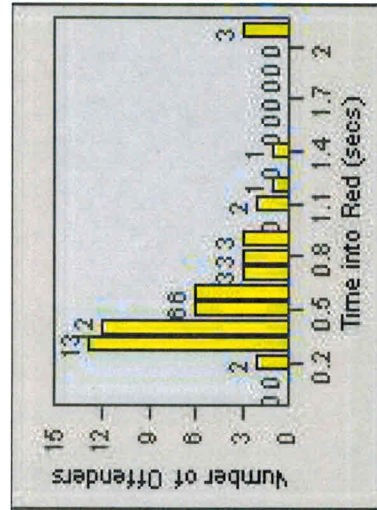

Redflex Redlight Offender Statistics

CONTRACT: Menlo Park
DATE FROM: 01-Jul-2014

LOCATION: MEN-ECVA-01 El Camino Real and Glenwood Avenue
DATE TO: 31-Jul-2014

LANE 1

LANE 2

LANE 3