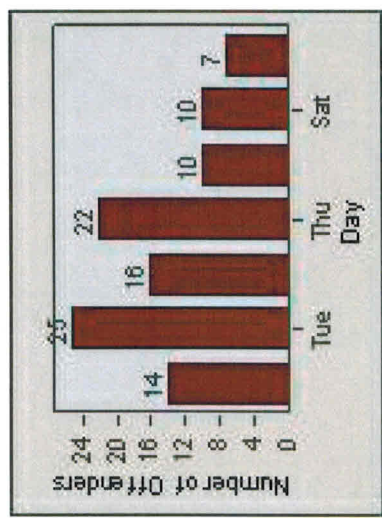

# Redflex Redlight Offender Statistics

**CONTRACT:** Menlo Park      **LOCATION:** MEN-ECRA-03 El Camino Real and Ravenswood Avenue  
**DATE FROM:** 01-Jul-2014      **DATE TO:** 31-Jul-2014