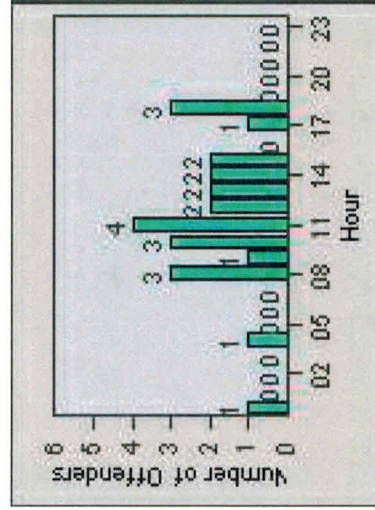

Redflex Redlight Offender Statistics

CONTRACT: Menlo Park   **LOCATION:** MEN-ECRA-01 El Camino Real and Ravenswood Avenue
DATE FROM: 01-Jul-2014   **DATE TO:** 31-Jul-2014

LANE 4

LANE TOTAL