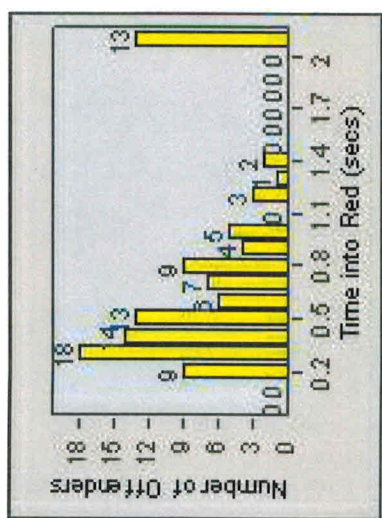

# Redflex Redlight Offender Statistics

**CONTRACT:** Menlo Park      **LOCATION:** MEN-ECRA-03 El Camino Real and Ravenswood Avenue  
**DATE FROM:** 01-Jul-2014      **DATE TO:** 31-Jul-2014