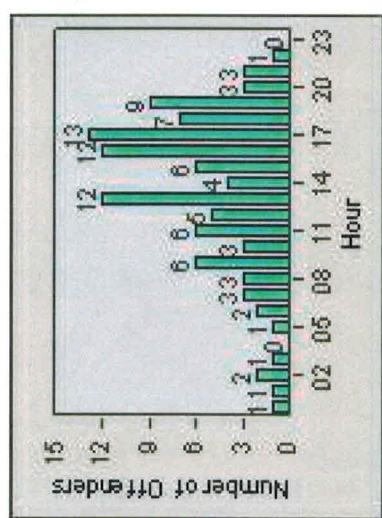

# Redflex Redlight Offender Statistics

**CONTRACT:** Menlo Park      **LOCATION:** MEN-ECRA-03 El Camino Real and Ravenswood Avenue  
**DATE FROM:** 01-Jul-2014      **DATE TO:** 31-Jul-2014