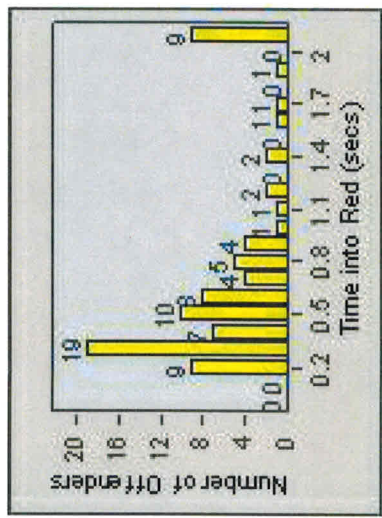

# Redflex Redlight Offender Statistics

**CONTRACT:** Menlo Park      **LOCATION:** MEN-ECRA-01 El Camino Real and Ravenswood Avenue  
**DATE FROM:** 01-Jul-2014      **DATE TO:** 31-Jul-2014

LANE 4

LANE TOTAL

# Redflex Redlight Offender Statistics

**CONTRACT:** Menlo Park      **LOCATION:** MEN-ECRA-01 El Camino Real and Ravenswood Avenue  
**DATE FROM:** 01-Jul-2014      **DATE TO:** 31-Jul-2014