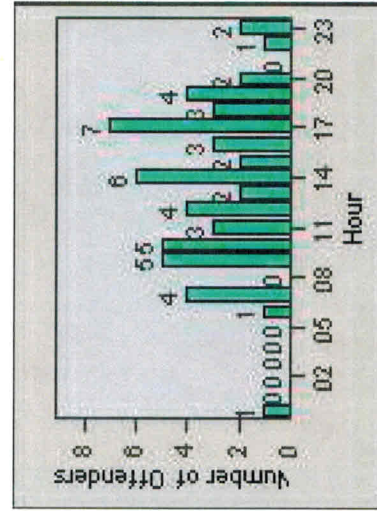

Redflex Redlight Offender Statistics

CONTRACT: Menlo Park
DATE FROM: 01-Jul-2014

LOCATION: MEN-ECVA-01 El Camino Real and Glenwood Avenue
DATE TO: 31-Jul-2014

LANE 1

LANE 2

LANE 3