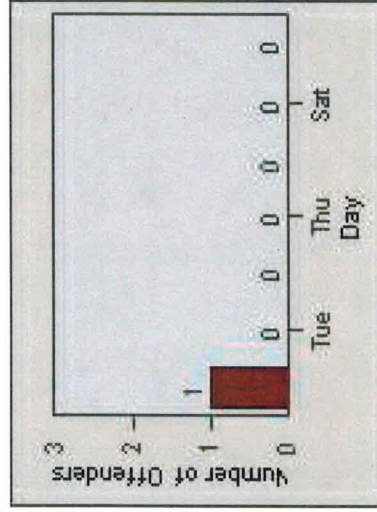

Redflex Redlight Offender Statistics

CONTRACT: Menlo Park
DATE FROM: 01-Jul-2014

LOCATION: MEN-ECVA-01 El Camino Real and Glenwood Avenue
DATE TO: 31-Jul-2014

LANE 1