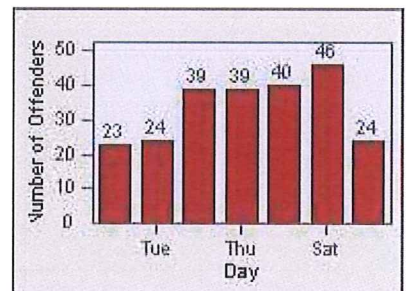

# Redflex Redlight Offender Statistics

CONTRACT: Montebello  
 DATE FROM: 01-Oct-2015

LOCATION: MON-VCGA-01 N. Garfield and Via Campo  
 DATE TO: 31-Oct-2015

LANE 4

LANE TOTAL

# Redflex Redlight Offender Statistics

CONTRACT: Montebello      LOCATION: MON-GAVC-01 N. Garfield and Via Campo  
 DATE FROM: 01-Oct-2015      DATE TO: 31-Oct-2015

LANE 1

LANE 2

LANE 3