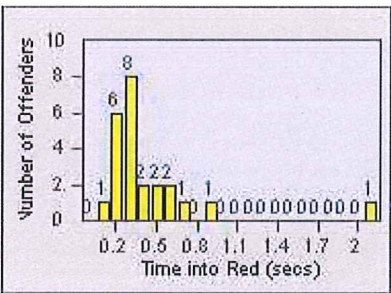

# Redflex Redlight Offender Statistics

CONTRACT: Montebello  
 DATE FROM: 01-Oct-2015

LOCATION: MON-BEGA-01 Garfield Ave and Beverly Blvd  
 DATE TO: 31-Oct-2015

LANE 1

LANE 2

LANE 3

# Redflex Redlight Offender Statistics

CONTRACT: Montebello  
 DATE FROM: 01-Oct-2015

LOCATION: MON-BEGA-01 Garfield Ave and Beverly Blvd  
 DATE TO: 31-Oct-2015