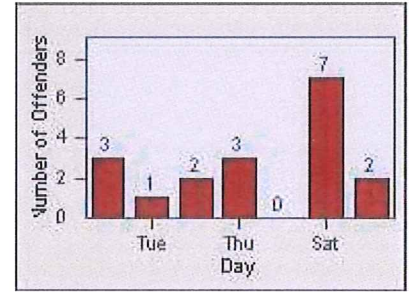

# Redflex Redlight Offender Statistics

CONTRACT: Montebello  
 DATE FROM: 01-Oct-2015

LOCATION: MON-VCGA-01 N. Garfield and Via Campo  
 DATE TO: 31-Oct-2015

LANE 4

LANE TOTAL

# Redflex Redlight Offender Statistics

CONTRACT: Montebello      LOCATION: MON-GAVC-01 N. Garfield and Via Campo  
 DATE FROM: 01-Oct-2015      DATE TO: 31-Oct-2015

LANE 1

LANE 2

LANE 3