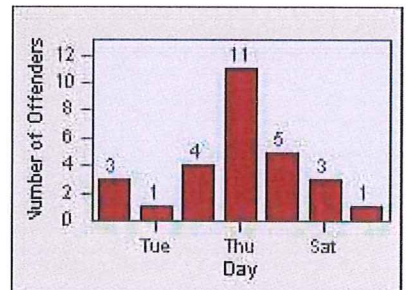

## LANE TOTAL

# Redflex Redlight Offender Statistics

CONTRACT: Montebello      LOCATION: MON-VCGA-01 N. Garfield and Via Campo  
 DATE FROM: 01-Oct-2015      DATE TO: 31-Oct-2015

LANE 1

LANE 2

LANE 3