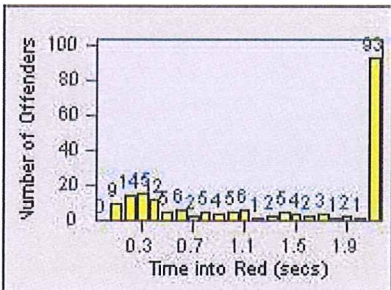

Redflex Redlight Offender Statistics

CONTRACT: Montebello
DATE FROM: 01-Oct-2015

LOCATION: MON-BEGA-01 Garfield Ave and Beverly Blvd
DATE TO: 31-Oct-2015

LANE 4

LANE TOTAL