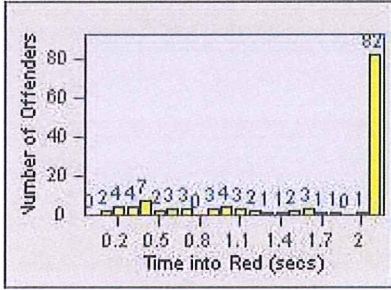

Redflex Redlight Offender Statistics

CONTRACT: Montebello
DATE FROM: 01-Oct-2015

LOCATION: MON-MOBE-01 Beverly Blvd and Montebello Blvd
DATE TO: 31-Oct-2015

LANE 4