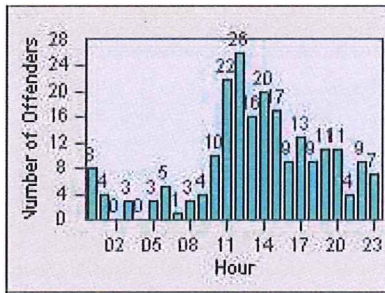

# Redflex Redlight Offender Statistics

CONTRACT: Montebello  
 DATE FROM: 01-Oct-2015

LOCATION: MON-MOPA-01 N. Montebello Blvd  
 DATE TO: 31-Oct-2015

LANE 1

LANE 2

LANE 3

# Redflex Redlight Offender Statistics

CONTRACT: Montebello  
 DATE FROM: 01-Oct-2015

LOCATION: MON-MOPA-01 N. Montebello Blvd  
 DATE TO: 31-Oct-2015

LANE 4

LANE TOTAL