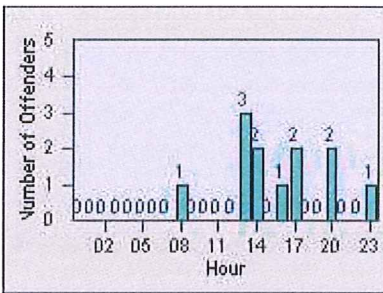

# Redflex Redlight Offender Statistics

CONTRACT: Montebello  
 DATE FROM: 01-Oct-2015

LOCATION: MON-MOBE-01 Beverly Blvd and Montebello Blvd  
 DATE TO: 31-Oct-2015

LANE 1

LANE 2

LANE 3