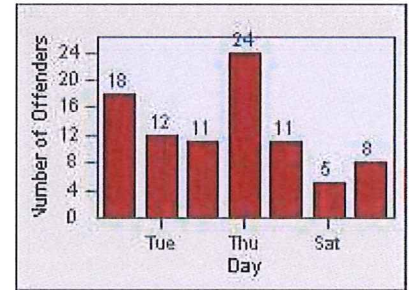

## LANE TOTAL

# Redflex Redlight Offender Statistics

CONTRACT: Montebello  
 DATE FROM: 01-Oct-2015

LOCATION: MON-WAGR-01 Washington Blvd and Greenwood Ave  
 DATE TO: 31-Oct-2015

LANE 1

LANE 2

LANE 3