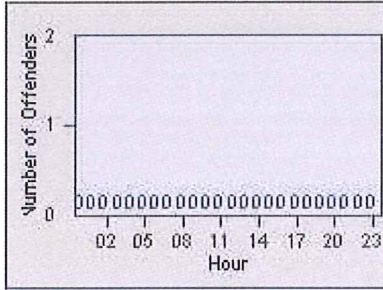

Redflex Redlight Offender Statistics

CONTRACT: Montebello   LOCATION: MON-MOPA-03 N. Montebello Blvd
DATE FROM: 01-Oct-2015   DATE TO: 31-Oct-2015

LANE 4