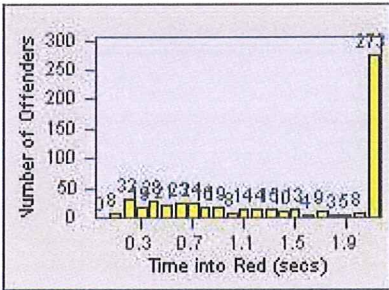

Redflex Redlight Offender Statistics

CONTRACT: Montebello   LOCATION: MON-GAVC-01 N. Garfield and Via Campo
DATE FROM: 01-Oct-2015   DATE TO: 31-Oct-2015

LANE 4