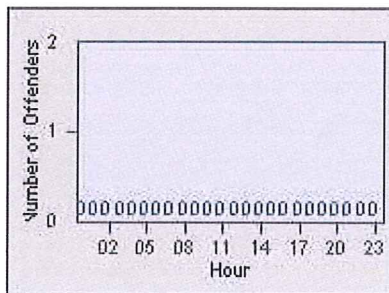

Redflex Redlight Offender Statistics

CONTRACT: Montebello
DATE FROM: 01-Oct-2015

LOCATION: MON-MOWH-01 Montebello Blvd and Whittier Blvd
DATE TO: 31-Oct-2015

LANE 4

LANE TOTAL