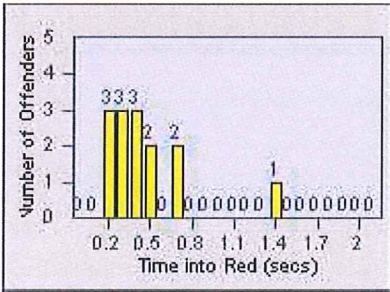

# Redflex Redlight Offender Statistics

CONTRACT: Montebello  
 DATE FROM: 01-Oct-2015

LOCATION: MON-MOBE-01 Beverly Blvd and Montebello Blvd  
 DATE TO: 31-Oct-2015

LANE 1

LANE 2

LANE 3