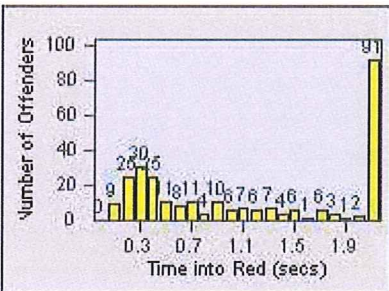

Redflex Redlight Offender Statistics

CONTRACT: Montebello
DATE FROM: 01-Oct-2015

LOCATION: MON-WAGR-01 Washington Blvd and Greenwood Ave
DATE TO: 31-Oct-2015

LANE 4

LANE TOTAL