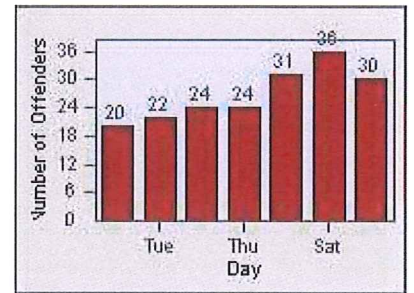

# Redflex Redlight Offender Statistics

CONTRACT: Montebello      LOCATION: MON-MOPA-03 N. Montebello Blvd  
 DATE FROM: 01-Oct-2015      DATE TO: 31-Oct-2015

LANE 4

LANE TOTAL