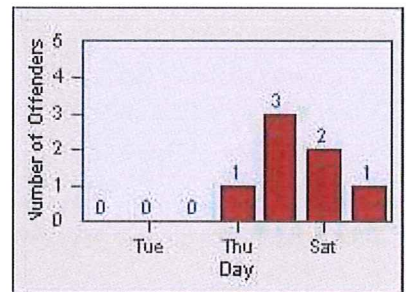

# Redflex Redlight Offender Statistics

CONTRACT: Montebello  
 DATE FROM: 01-Oct-2015

LOCATION: MON-MOPA-01 N. Montebello Blvd  
 DATE TO: 31-Oct-2015

LANE 1

LANE 2

LANE 3