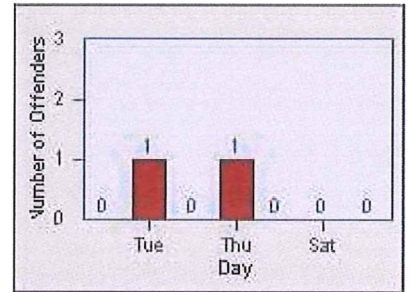

# Redflex Redlight Offender Statistics

CONTRACT: Montebello  
 DATE FROM: 01-Oct-2015

LOCATION: MON-BEGA-01 Garfield Ave and Beverly Blvd  
 DATE TO: 31-Oct-2015

LANE 1

LANE 2

LANE 3