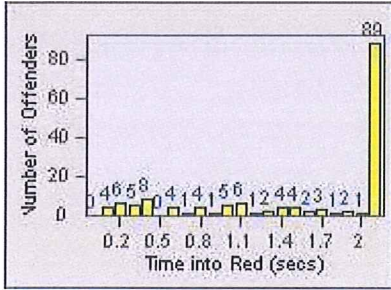

Redflex Redlight Offender Statistics

CONTRACT: Montebello
DATE FROM: 01-Oct-2015

LOCATION: MON-BEGA-01 Garfield Ave and Beverly Blvd
DATE TO: 31-Oct-2015

LANE 4