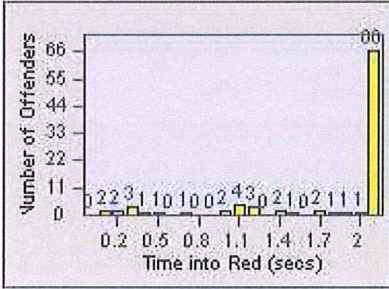

Redflex Redlight Offender Statistics

CONTRACT: Montebello
DATE FROM: 01-Oct-2015

LOCATION: MON-WAGR-01 Washington Blvd and Greenwood Ave
DATE TO: 31-Oct-2015

LANE 4