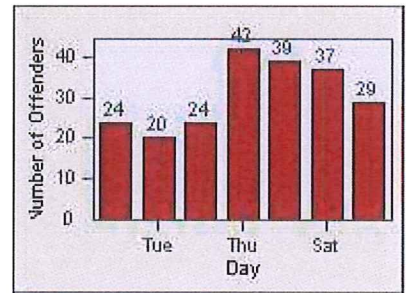

# Redflex Redlight Offender Statistics

CONTRACT: Montebello  
 DATE FROM: 01-Oct-2015

LOCATION: MON-MOPA-01 N. Montebello Blvd  
 DATE TO: 31-Oct-2015

LANE 1

LANE 2

LANE 3