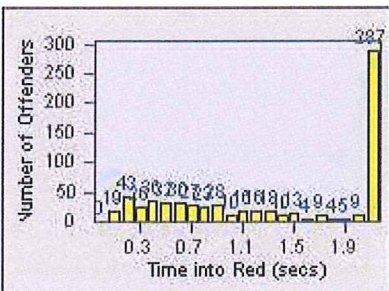

Redflex Redlight Offender Statistics

CONTRACT: Montebello   LOCATION: MON-GAVC-01 N. Garfield and Via Campo
DATE FROM: 01-Oct-2015   DATE TO: 31-Oct-2015

LANE 4

LANE TOTAL