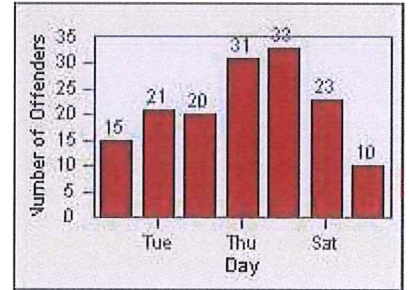

Redflex Redlight Offender Statistics

CONTRACT: Montebello
DATE FROM: 01-Oct-2015

LOCATION: MON-BEGA-01 Garfield Ave and Beverly Blvd
DATE TO: 31-Oct-2015

LANE 4