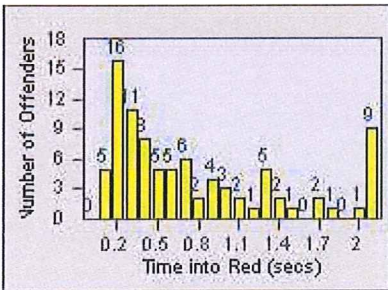

## LANE TOTAL

# Redflex Redlight Offender Statistics

CONTRACT: Montebello  
 DATE FROM: 01-Oct-2015

LOCATION: MON-WAGR-01 Washington Blvd and Greenwood Ave  
 DATE TO: 31-Oct-2015

LANE 1

LANE 2

LANE 3