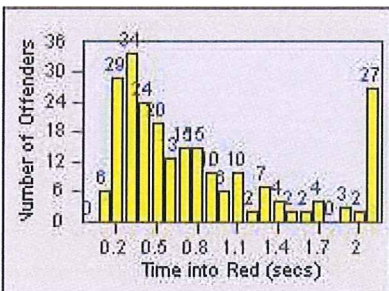

# Redflex Redlight Offender Statistics

CONTRACT: Montebello  
 DATE FROM: 01-Oct-2015

LOCATION: MON-VCGA-01 N. Garfield and Via Campo  
 DATE TO: 31-Oct-2015

LANE 4

LANE TOTAL

# Redflex Redlight Offender Statistics

CONTRACT: Montebello      LOCATION: MON-GAVC-01 N. Garfield and Via Campo  
 DATE FROM: 01-Oct-2015      DATE TO: 31-Oct-2015

LANE 1

LANE 2

LANE 3