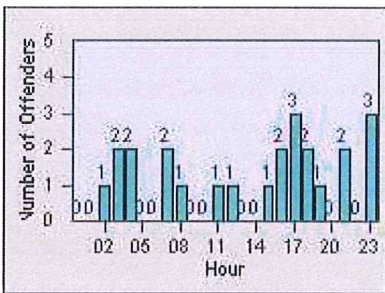

# Redflex Redlight Offender Statistics

CONTRACT: Montebello  
 DATE FROM: 01-Oct-2015

LOCATION: MON-BEGA-01 Garfield Ave and Beverly Blvd  
 DATE TO: 31-Oct-2015

LANE 1

LANE 2

LANE 3