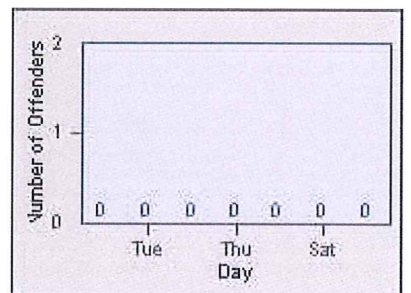

Redflex Redlight Offender Statistics

CONTRACT: Montebello
DATE FROM: 01-Oct-2015

LOCATION: MON-MOWH-01 Montebello Blvd and Whittier Blvd
DATE TO: 31-Oct-2015

LANE 4

LANE TOTAL