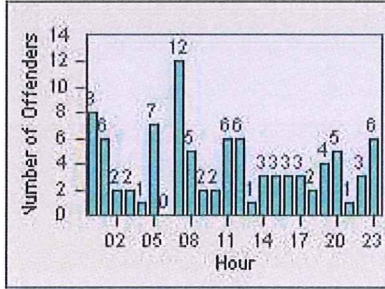

Redflex Redlight Offender Statistics

CONTRACT: Montebello
DATE FROM: 01-Oct-2015

LOCATION: MON-WAGR-01 Washington Blvd and Greenwood Ave
DATE TO: 31-Oct-2015

LANE 4