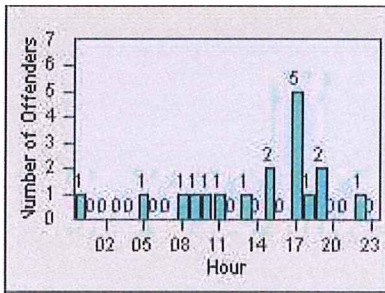

# Redflex Redlight Offender Statistics

CONTRACT: Montebello  
 DATE FROM: 01-Oct-2015

LOCATION: MON-BEGA-01 Garfield Ave and Beverly Blvd  
 DATE TO: 31-Oct-2015

LANE 1

LANE 2

LANE 3