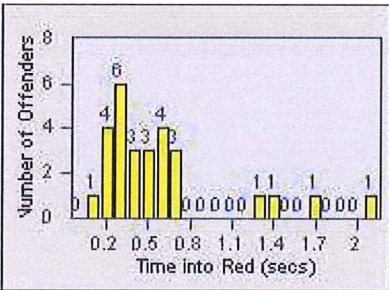

# Redflex Redlight Offender Statistics

CONTRACT: Montebello      LOCATION: MON-VCGA-01 N. Garfield and Via Campo  
 DATE FROM: 01-Oct-2015      DATE TO: 31-Oct-2015

LANE 1

LANE 2

LANE 3