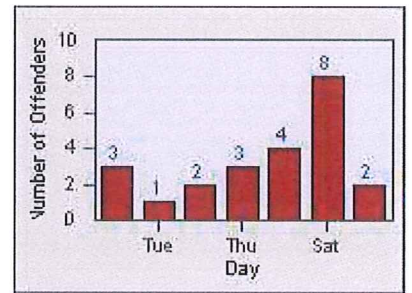

# Redflex Redlight Offender Statistics

CONTRACT: Montebello      LOCATION: MON-GAVC-01 N. Garfield and Via Campo  
 DATE FROM: 01-Oct-2015      DATE TO: 31-Oct-2015

LANE 1

LANE 2

LANE 3