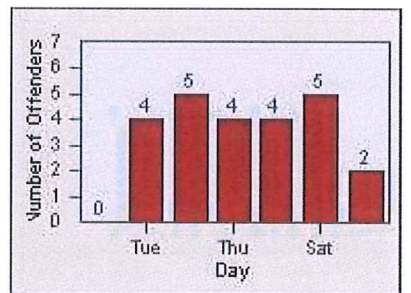

# Redflex Redlight Offender Statistics

CONTRACT: Montebello  
 DATE FROM: 01-Oct-2015

LOCATION: MON-BEGA-01 Garfield Ave and Beverly Blvd  
 DATE TO: 31-Oct-2015

LANE 1

LANE 2

LANE 3