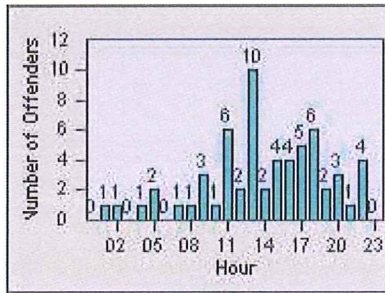

# Redflex Redlight Offender Statistics

CONTRACT: Montebello  
 DATE FROM: 01-Oct-2015

LOCATION: MON-MOPA-03 N. Montebello Blvd  
 DATE TO: 31-Oct-2015

LANE 1

LANE 2

LANE 3

# Redflex Redlight Offender Statistics

CONTRACT: Montebello      LOCATION: MON-MOPA-03 N. Montebello Blvd  
 DATE FROM: 01-Oct-2015      DATE TO: 31-Oct-2015

LANE 4

LANE TOTAL

# Redflex Redlight Offender Statistics

CONTRACT: Montebello  
 DATE FROM: 01-Oct-2015

LOCATION: MON-MOPA-01 N. Montebello Blvd  
 DATE TO: 31-Oct-2015

LANE 1

LANE 2

LANE 3