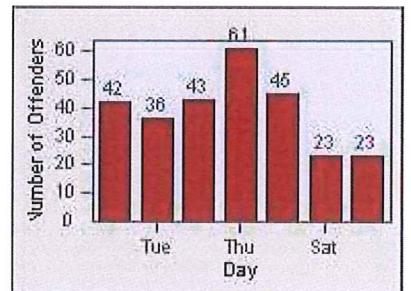

Redflex Redlight Offender Statistics

CONTRACT: Montebello
DATE FROM: 01-Oct-2015

LOCATION: MON-WAGR-01 Washington Blvd and Greenwood Ave
DATE TO: 31-Oct-2015

LANE 4

LANE TOTAL