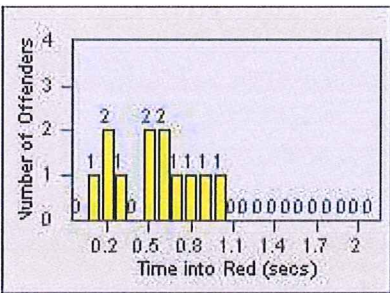

# Redflex Redlight Offender Statistics

CONTRACT: Montebello  
 DATE FROM: 01-Oct-2015

LOCATION: MON-MOBE-01 Beverly Blvd and Montebello Blvd  
 DATE TO: 31-Oct-2015

LANE 1

LANE 2

LANE 3