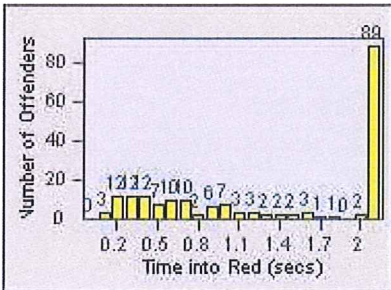

Redflex Redlight Offender Statistics

CONTRACT: Montebello
DATE FROM: 01-Oct-2015

LOCATION: MON-MOBE-01 Beverly Blvd and Montebello Blvd
DATE TO: 31-Oct-2015

LANE 4

LANE TOTAL