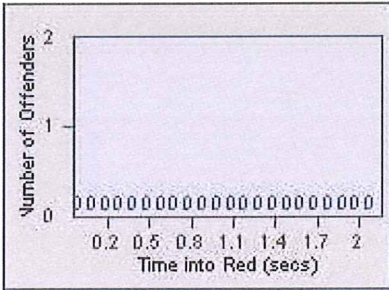

Redflex Redlight Offender Statistics

CONTRACT: Montebello   LOCATION: MON-MOPA-03 N. Montebello Blvd
DATE FROM: 01-Oct-2015   DATE TO: 31-Oct-2015

LANE 4