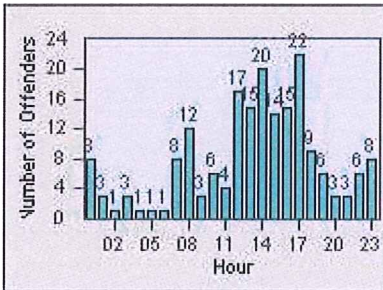

Redflex Redlight Offender Statistics

CONTRACT: Montebello
DATE FROM: 01-Oct-2015

LOCATION: MON-MOBE-01 Beverly Blvd and Montebello Blvd
DATE TO: 31-Oct-2015

LANE 4

LANE TOTAL