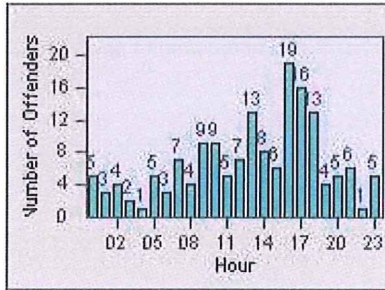

Redflex Redlight Offender Statistics

CONTRACT: Montebello
DATE FROM: 01-Oct-2015

LOCATION: MON-VCGA-01 N. Garfield and Via Campo
DATE TO: 31-Oct-2015

LANE 4