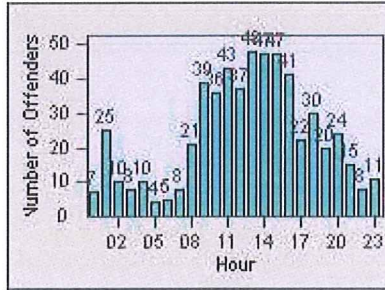

Redflex Redlight Offender Statistics

CONTRACT: Montebello   LOCATION: MON-GAVC-01 N. Garfield and Via Campo
DATE FROM: 01-Oct-2015   DATE TO: 31-Oct-2015

LANE 4