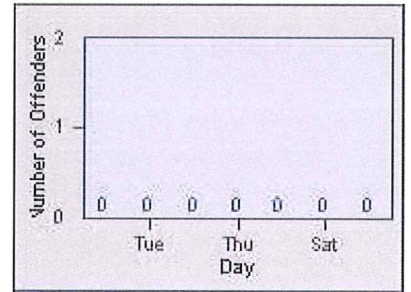

Redflex Redlight Offender Statistics

CONTRACT: Montebello
DATE FROM: 01-Oct-2015

LOCATION: MON-MOWH-01 Montebello Blvd and Whittier Blvd
DATE TO: 31-Oct-2015

LANE 4