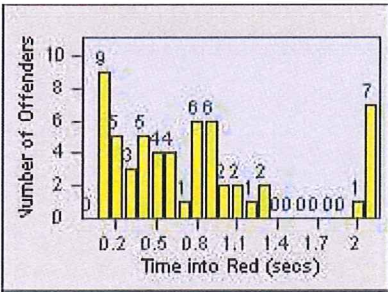

# Redflex Redlight Offender Statistics

CONTRACT: Montebello      LOCATION: MON-GAVC-01 N. Garfield and Via Campo  
 DATE FROM: 01-Oct-2015      DATE TO: 31-Oct-2015

LANE 1

LANE 2

LANE 3