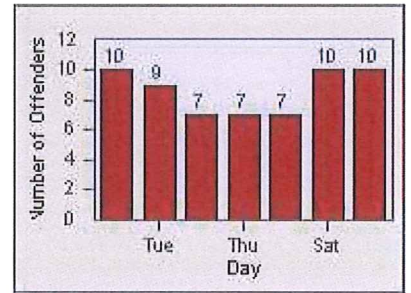

Redflex Redlight Offender Statistics

CONTRACT: Montebello
DATE FROM: 01-Oct-2015

LOCATION: MON-MOPA-01 N. Montebello Blvd
DATE TO: 31-Oct-2015

LANE 1