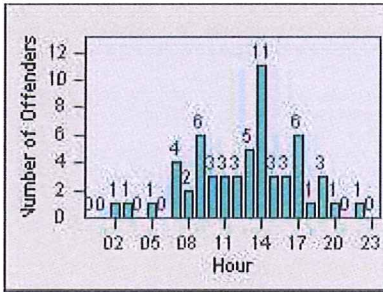

# Redflex Redlight Offender Statistics

CONTRACT: Montebello      LOCATION: MON-GAVC-01 N. Garfield and Via Campo  
 DATE FROM: 01-Oct-2015      DATE TO: 31-Oct-2015

LANE 1

LANE 2

LANE 3