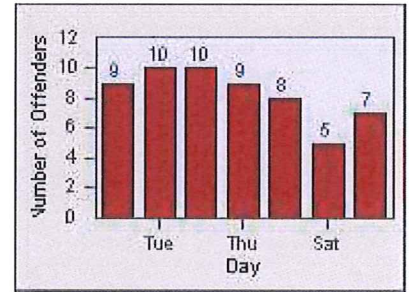

# Redflex Redlight Offender Statistics

CONTRACT: Montebello      LOCATION: MON-GAVC-01 N. Garfield and Via Campo  
 DATE FROM: 01-Oct-2015      DATE TO: 31-Oct-2015

LANE 1

LANE 2

LANE 3