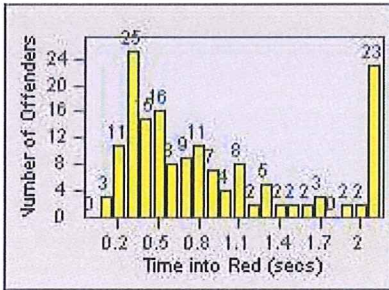

## LANE TOTAL

# Redflex Redlight Offender Statistics

CONTRACT: Montebello      LOCATION: MON-VCGA-01 N. Garfield and Via Campo  
 DATE FROM: 01-Oct-2015      DATE TO: 31-Oct-2015

LANE 1

LANE 2

LANE 3

# Redflex Redlight Offender Statistics

CONTRACT: Montebello  
 DATE FROM: 01-Oct-2015

LOCATION: MON-VCGA-01 N. Garfield and Via Campo  
 DATE TO: 31-Oct-2015

LANE 4

LANE TOTAL