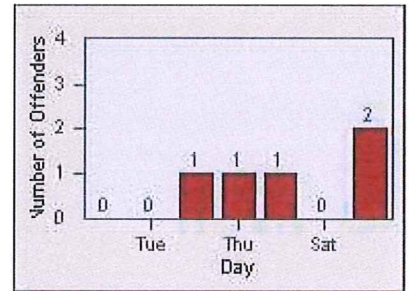

# Redflex Redlight Offender Statistics

CONTRACT: Montebello  
 DATE FROM: 01-Oct-2015

LOCATION: MON-MOPA-03 N. Montebello Blvd  
 DATE TO: 31-Oct-2015

LANE 1

LANE 2

LANE 3