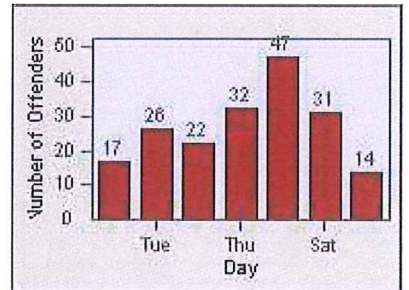

Redflex Redlight Offender Statistics

CONTRACT: Montebello
DATE FROM: 01-Oct-2015

LOCATION: MON-MOBE-01 Beverly Blvd and Montebello Blvd
DATE TO: 31-Oct-2015

LANE 4

LANE TOTAL