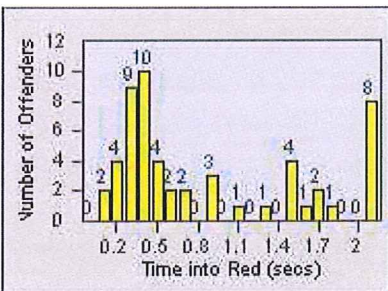

# Redflex Redlight Offender Statistics

CONTRACT: Montebello  
 DATE FROM: 01-Oct-2015

LOCATION: MON-WAGR-01 Washington Blvd and Greenwood Ave  
 DATE TO: 31-Oct-2015

LANE 1

LANE 2

LANE 3