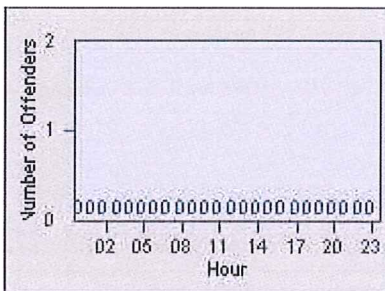

# Redflex Redlight Offender Statistics

CONTRACT: Montebello  
DATE FROM: 01-Oct-2015

LOCATION: MON-MOWH-01 Montebello Blvd and Whittier Blvd  
DATE TO: 31-Oct-2015

LANE 1

LANE 2

LANE 3