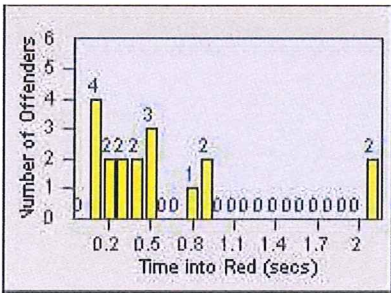

# Redflex Redlight Offender Statistics

CONTRACT: Montebello  
 DATE FROM: 01-Oct-2015

LOCATION: MON-BEGA-01 Garfield Ave and Beverly Blvd  
 DATE TO: 31-Oct-2015

LANE 1

LANE 2

LANE 3