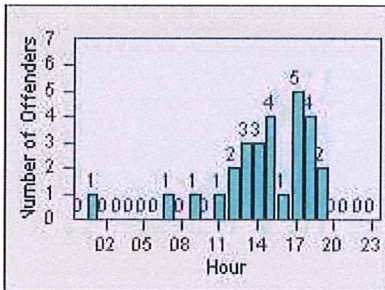

# Redflex Redlight Offender Statistics

CONTRACT: Montebello      LOCATION: MON-VCGA-01 N. Garfield and Via Campo  
 DATE FROM: 01-Oct-2015      DATE TO: 31-Oct-2015

LANE 1

LANE 2

LANE 3