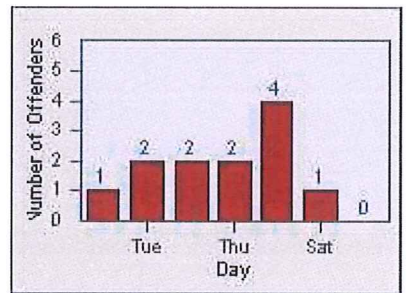

# Redflex Redlight Offender Statistics

CONTRACT: Montebello  
 DATE FROM: 01-Oct-2015

LOCATION: MON-MOBE-01 Beverly Blvd and Montebello Blvd  
 DATE TO: 31-Oct-2015

LANE 1

LANE 2

LANE 3