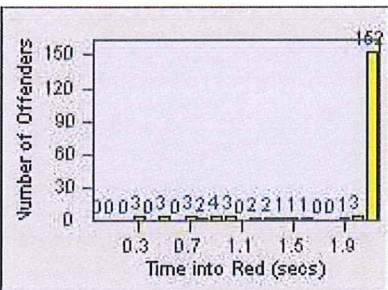

# Redflex Redlight Offender Statistics

CONTRACT: Montebello  
 DATE FROM: 01-Oct-2015

LOCATION: MON-MOPA-03 N. Montebello Blvd  
 DATE TO: 31-Oct-2015

LANE 1

LANE 2

LANE 3