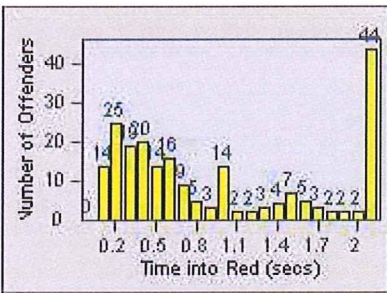

# Redflex Redlight Offender Statistics

CONTRACT: Montebello      LOCATION: MON-MOPA-03 N. Montebello Blvd  
 DATE FROM: 01-Oct-2015      DATE TO: 31-Oct-2015

LANE 4

LANE TOTAL

# Redflex Redlight Offender Statistics

CONTRACT: Montebello  
 DATE FROM: 01-Oct-2015

LOCATION: MON-MOPA-01 N. Montebello Blvd  
 DATE TO: 31-Oct-2015

LANE 1

LANE 2

LANE 3

# Redflex Redlight Offender Statistics

CONTRACT: Montebello  
 DATE FROM: 01-Oct-2015

LOCATION: MON-MOPA-01 N. Montebello Blvd  
 DATE TO: 31-Oct-2015

LANE 4

LANE TOTAL