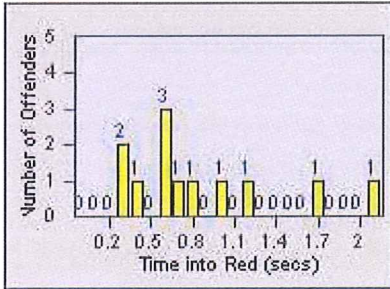

# Redflex Redlight Offender Statistics

CONTRACT: Montebello  
 DATE FROM: 01-Oct-2015

LOCATION: MON-MOPA-01 N. Montebello Blvd  
 DATE TO: 31-Oct-2015

LANE 1

LANE 2

LANE 3

# Redflex Redlight Offender Statistics

CONTRACT: Montebello  
 DATE FROM: 01-Oct-2015

LOCATION: MON-MOPA-01 N. Montebello Blvd  
 DATE TO: 31-Oct-2015

LANE 4

LANE TOTAL