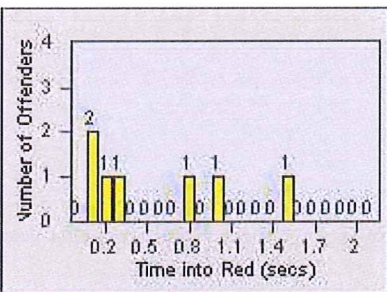

# Redflex Redlight Offender Statistics

CONTRACT: Montebello  
 DATE FROM: 01-Oct-2015

LOCATION: MON-MOPA-01 N. Montebello Blvd  
 DATE TO: 31-Oct-2015

LANE 1

LANE 2

LANE 3