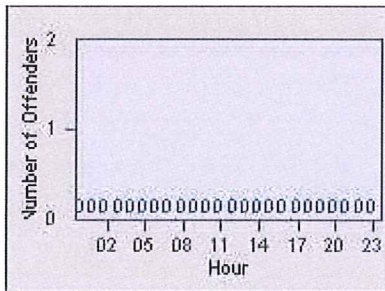

# Redflex Redlight Offender Statistics

CONTRACT: Montebello  
DATE FROM: 01-Oct-2015

LOCATION: MON-MOWH-01 Montebello Blvd and Whittier Blvd  
DATE TO: 31-Oct-2015

LANE 1

LANE 2

LANE 3