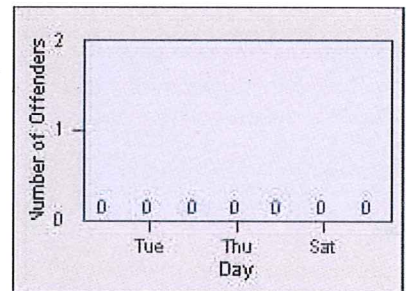

# Redflex Redlight Offender Statistics

CONTRACT: Montebello  
DATE FROM: 01-Oct-2015

LOCATION: MON-MOWH-01 Montebello Blvd and Whittier Blvd  
DATE TO: 31-Oct-2015

LANE 1

LANE 2

LANE 3