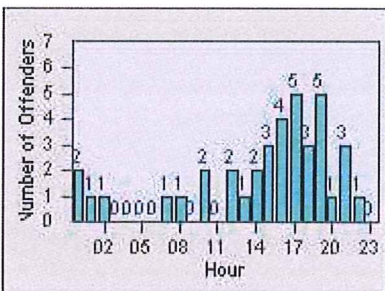

# Redflex Redlight Offender Statistics

CONTRACT: Montebello      LOCATION: MON-VCGA-01 N. Garfield and Via Campo  
 DATE FROM: 01-Oct-2015      DATE TO: 31-Oct-2015

LANE 1

LANE 2

LANE 3