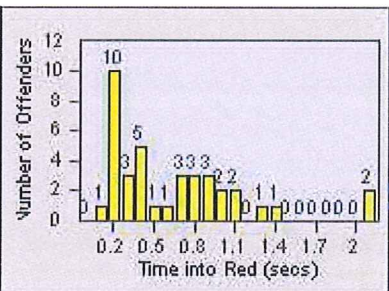

# Redflex Redlight Offender Statistics

CONTRACT: Montebello      LOCATION: MON-VCGA-01 N. Garfield and Via Campo  
 DATE FROM: 01-Oct-2015      DATE TO: 31-Oct-2015

LANE 1

LANE 2

LANE 3