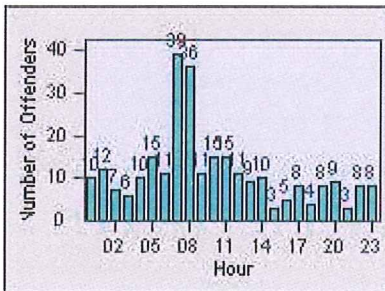

Redflex Redlight Offender Statistics

CONTRACT: Montebello
DATE FROM: 01-Oct-2015

LOCATION: MON-WAGR-01 Washington Blvd and Greenwood Ave
DATE TO: 31-Oct-2015

LANE 4

LANE TOTAL