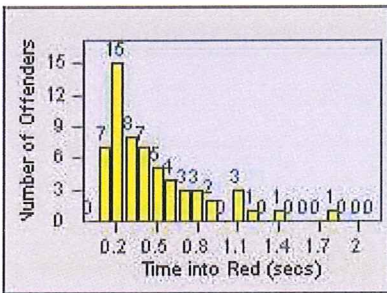

# Redflex Redlight Offender Statistics

CONTRACT: Montebello  
 DATE FROM: 01-Oct-2015

LOCATION: MON-MOPA-03 N. Montebello Blvd  
 DATE TO: 31-Oct-2015

LANE 1

LANE 2

LANE 3

# Redflex Redlight Offender Statistics

CONTRACT: Montebello      LOCATION: MON-MOPA-03 N. Montebello Blvd  
 DATE FROM: 01-Oct-2015      DATE TO: 31-Oct-2015

LANE 4

LANE TOTAL

# Redflex Redlight Offender Statistics

CONTRACT: Montebello  
 DATE FROM: 01-Oct-2015

LOCATION: MON-MOPA-01 N. Montebello Blvd  
 DATE TO: 31-Oct-2015

LANE 1

LANE 2

LANE 3