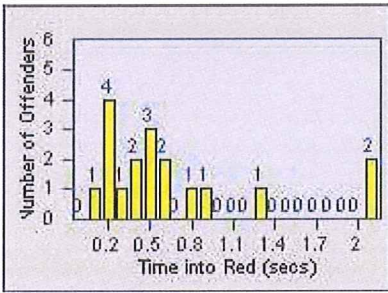

Redflex Redlight Offender Statistics

CONTRACT: Montebello   LOCATION: MON-GAVC-01 N. Garfield and Via Campo
DATE FROM: 01-Oct-2015   DATE TO: 31-Oct-2015

LANE 1