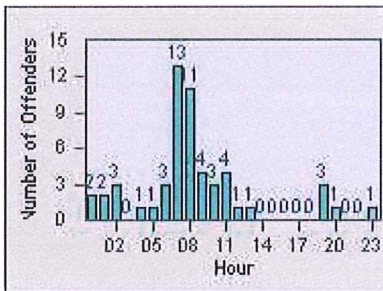

# Redflex Redlight Offender Statistics

CONTRACT: Montebello  
 DATE FROM: 01-Oct-2015

LOCATION: MON-WAGR-01 Washington Blvd and Greenwood Ave  
 DATE TO: 31-Oct-2015

LANE 1

LANE 2

LANE 3