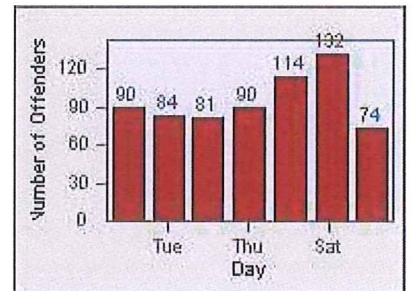

Redflex Redlight Offender Statistics

CONTRACT: Montebello   LOCATION: MON-GAVC-01 N. Garfield and Via Campo
DATE FROM: 01-Oct-2015   DATE TO: 31-Oct-2015

LANE 4

LANE TOTAL