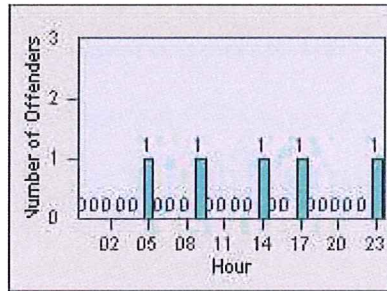

# Redflex Redlight Offender Statistics

CONTRACT: Montebello  
 DATE FROM: 01-Oct-2015

LOCATION: MON-MOPA-03 N. Montebello Blvd  
 DATE TO: 31-Oct-2015

LANE 1

LANE 2

LANE 3