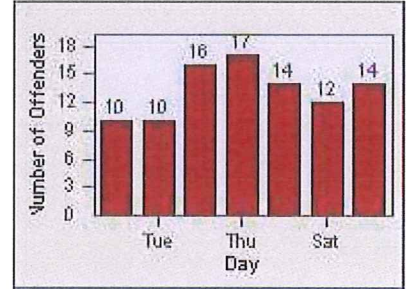

Redflex Redlight Offender Statistics

CONTRACT: Montebello
DATE FROM: 01-Oct-2015

LOCATION: MON-WAGR-01 Washington Blvd and Greenwood Ave
DATE TO: 31-Oct-2015

LANE 4