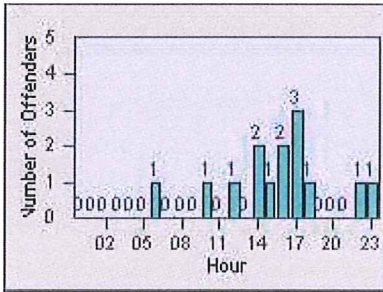

# Redflex Redlight Offender Statistics

CONTRACT: Montebello  
 DATE FROM: 01-Oct-2015

LOCATION: MON-MOBE-01 Beverly Blvd and Montebello Blvd  
 DATE TO: 31-Oct-2015

LANE 1

LANE 2

LANE 3