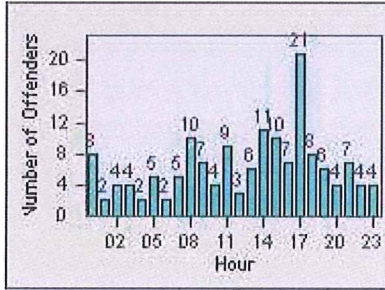

Redflex Redlight Offender Statistics

CONTRACT: Montebello
DATE FROM: 01-Oct-2015

LOCATION: MON-BEGA-01 Garfield Ave and Beverly Blvd
DATE TO: 31-Oct-2015

LANE 4