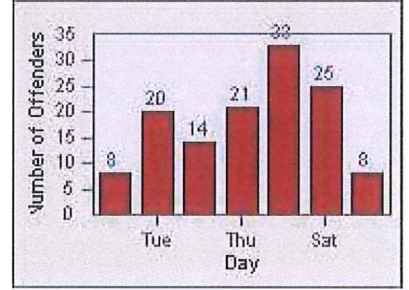

Redflex Redlight Offender Statistics

CONTRACT: Montebello
DATE FROM: 01-Oct-2015

LOCATION: MON-MOBE-01 Beverly Blvd and Montebello Blvd
DATE TO: 31-Oct-2015

LANE 4