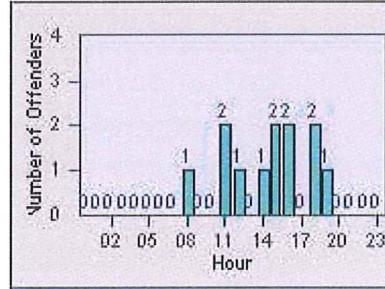

# Redflex Redlight Offender Statistics

CONTRACT: Montebello  
 DATE FROM: 01-Oct-2015

LOCATION: MON-MOPA-01 N. Montebello Blvd  
 DATE TO: 31-Oct-2015

LANE 1

LANE 2

LANE 3

# Redflex Redlight Offender Statistics

CONTRACT: Montebello  
 DATE FROM: 01-Oct-2015

LOCATION: MON-MOPA-01 N. Montebello Blvd  
 DATE TO: 31-Oct-2015

LANE 4

LANE TOTAL