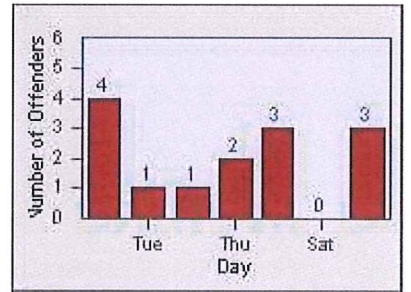

# Redflex Redlight Offender Statistics

CONTRACT: Montebello  
 DATE FROM: 01-Oct-2015

LOCATION: MON-MOBE-01 Beverly Blvd and Montebello Blvd  
 DATE TO: 31-Oct-2015

LANE 1

LANE 2

LANE 3