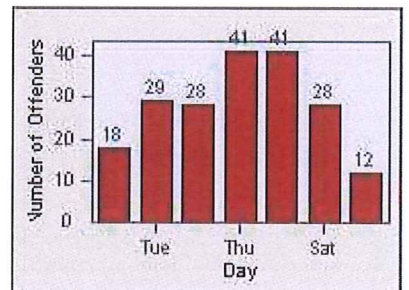

Redflex Redlight Offender Statistics

CONTRACT: Montebello
DATE FROM: 01-Oct-2015

LOCATION: MON-BEGA-01 Garfield Ave and Beverly Blvd
DATE TO: 31-Oct-2015

LANE 4

LANE TOTAL