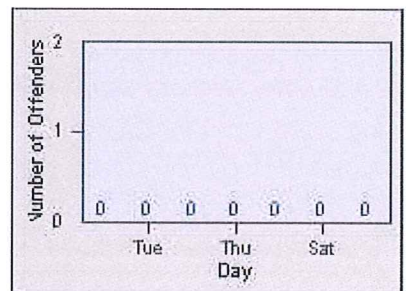

# Redflex Redlight Offender Statistics

CONTRACT: Montebello  
DATE FROM: 01-Oct-2015

LOCATION: MON-MOWH-01 Montebello Blvd and Whittier Blvd  
DATE TO: 31-Oct-2015

LANE 1

LANE 2

LANE 3