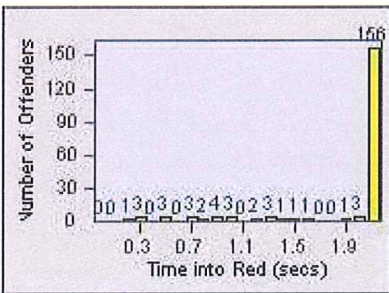

# Redflex Redlight Offender Statistics

CONTRACT: Montebello      LOCATION: MON-MOPA-03 N. Montebello Blvd  
 DATE FROM: 01-Oct-2015      DATE TO: 31-Oct-2015

LANE 4

LANE TOTAL