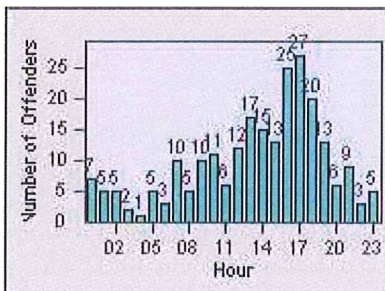

# Redflex Redlight Offender Statistics

CONTRACT: Montebello  
 DATE FROM: 01-Oct-2015

LOCATION: MON-VCGA-01 N. Garfield and Via Campo  
 DATE TO: 31-Oct-2015

LANE 4

LANE TOTAL