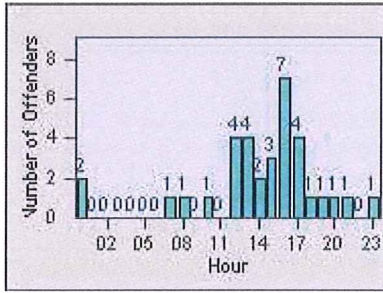

## LANE TOTAL

# Redflex Redlight Offender Statistics

CONTRACT: Montebello  
 DATE FROM: 01-Oct-2015

LOCATION: MON-MOBE-01 Beverly Blvd and Montebello Blvd  
 DATE TO: 31-Oct-2015

LANE 1

LANE 2

LANE 3