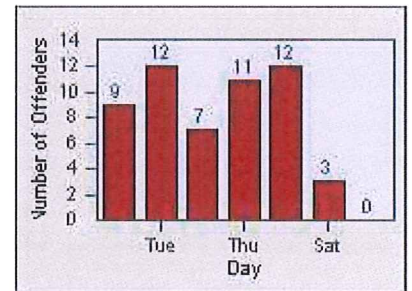

## LANE TOTAL

# Redflex Redlight Offender Statistics

CONTRACT: Montebello  
 DATE FROM: 01-Oct-2015

LOCATION: MON-WAGR-01 Washington Blvd and Greenwood Ave  
 DATE TO: 31-Oct-2015

LANE 1

LANE 2

LANE 3