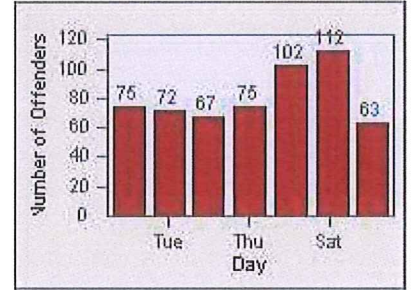

Redflex Redlight Offender Statistics

CONTRACT: Montebello   LOCATION: MON-GAVC-01 N. Garfield and Via Campo
DATE FROM: 01-Oct-2015   DATE TO: 31-Oct-2015

LANE 4