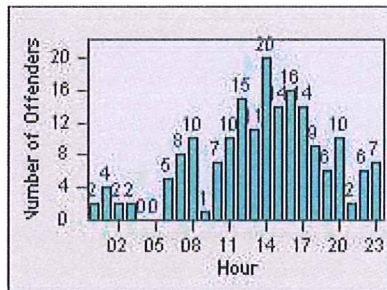

# Redflex Redlight Offender Statistics

CONTRACT: Montebello  
 DATE FROM: 01-Oct-2015

LOCATION: MON-MOPA-03 N. Montebello Blvd  
 DATE TO: 31-Oct-2015

LANE 1

LANE 2

LANE 3