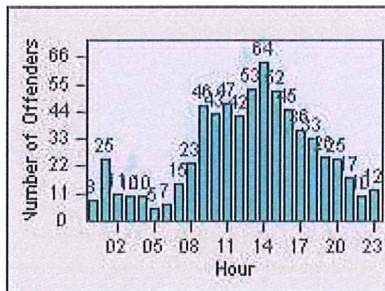

Redflex Redlight Offender Statistics

CONTRACT: Montebello   LOCATION: MON-GAVC-01 N. Garfield and Via Campo
DATE FROM: 01-Oct-2015   DATE TO: 31-Oct-2015

LANE 4

LANE TOTAL