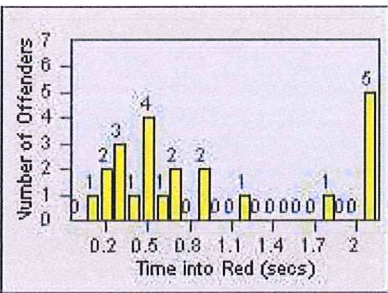

# Redflex Redlight Offender Statistics

CONTRACT: Montebello      LOCATION: MON-GAVC-01 N. Garfield and Via Campo  
 DATE FROM: 01-Oct-2015      DATE TO: 31-Oct-2015

LANE 1

LANE 2

LANE 3