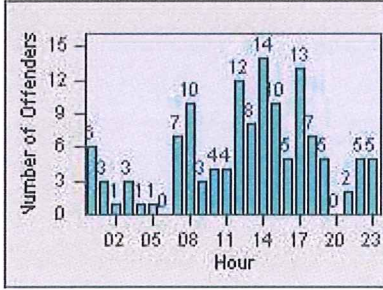

Redflex Redlight Offender Statistics

CONTRACT: Montebello
DATE FROM: 01-Oct-2015

LOCATION: MON-MOBE-01 Beverly Blvd and Montebello Blvd
DATE TO: 31-Oct-2015

LANE 4