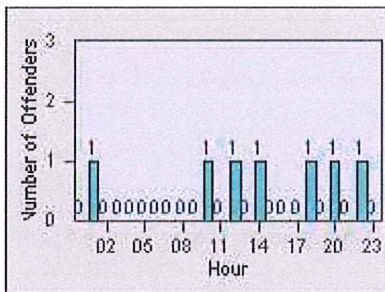

# Redflex Redlight Offender Statistics

CONTRACT: Montebello  
 DATE FROM: 01-Oct-2015

LOCATION: MON-MOPA-01 N. Montebello Blvd  
 DATE TO: 31-Oct-2015

LANE 1

LANE 2

LANE 3

# Redflex Redlight Offender Statistics

CONTRACT: Montebello  
 DATE FROM: 01-Oct-2015

LOCATION: MON-MOPA-01 N. Montebello Blvd  
 DATE TO: 31-Oct-2015

LANE 4

LANE TOTAL