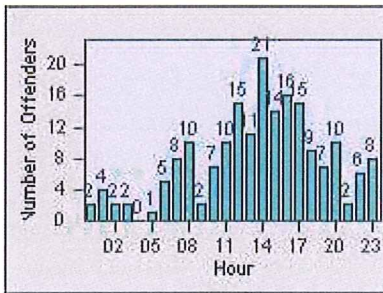

# Redflex Redlight Offender Statistics

CONTRACT: Montebello      LOCATION: MON-MOPA-03 N. Montebello Blvd  
 DATE FROM: 01-Oct-2015      DATE TO: 31-Oct-2015

LANE 4

LANE TOTAL

# Redflex Redlight Offender Statistics

CONTRACT: Montebello  
 DATE FROM: 01-Oct-2015

LOCATION: MON-MOPA-01 N. Montebello Blvd  
 DATE TO: 31-Oct-2015

LANE 1

LANE 2

LANE 3