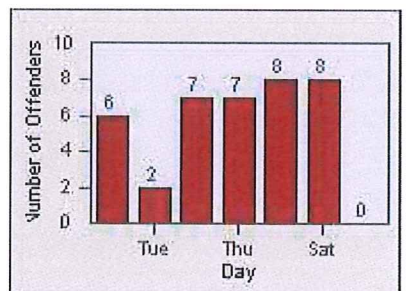

## LANE TOTAL

# Redflex Redlight Offender Statistics

CONTRACT: Montebello      LOCATION: MON-VCGA-01 N. Garfield and Via Campo  
 DATE FROM: 01-Oct-2015      DATE TO: 31-Oct-2015

LANE 1

LANE 2

LANE 3