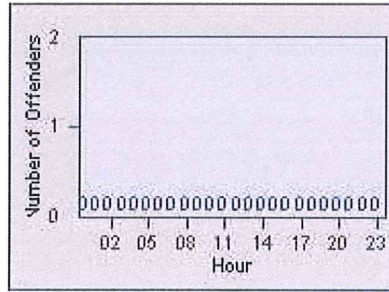

Redflex Redlight Offender Statistics

CONTRACT: Montebello
DATE FROM: 01-Oct-2015

LOCATION: MON-MOWH-01 Montebello Blvd and Whittier Blvd
DATE TO: 31-Oct-2015

LANE 4