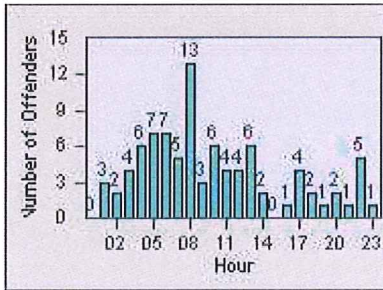

## LANE TOTAL

# Redflex Redlight Offender Statistics

CONTRACT: Montebello  
 DATE FROM: 01-Oct-2015

LOCATION: MON-WAGR-01 Washington Blvd and Greenwood Ave  
 DATE TO: 31-Oct-2015

LANE 1

LANE 2

LANE 3