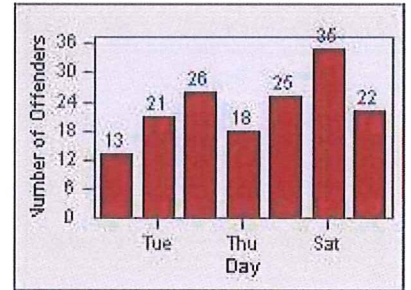

## LANE TOTAL

# Redflex Redlight Offender Statistics

CONTRACT: Montebello      LOCATION: MON-VCGA-01 N. Garfield and Via Campo  
 DATE FROM: 01-Oct-2015      DATE TO: 31-Oct-2015

LANE 1

LANE 2

LANE 3

# Redflex Redlight Offender Statistics

CONTRACT: Montebello  
 DATE FROM: 01-Oct-2015

LOCATION: MON-VCGA-01 N. Garfield and Via Campo  
 DATE TO: 31-Oct-2015

LANE 4

LANE TOTAL