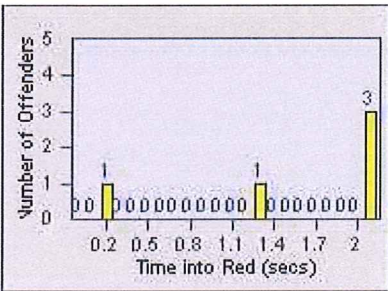

# Redflex Redlight Offender Statistics

CONTRACT: Montebello  
 DATE FROM: 01-Oct-2015

LOCATION: MON-MOPA-03 N. Montebello Blvd  
 DATE TO: 31-Oct-2015

LANE 1

LANE 2

LANE 3