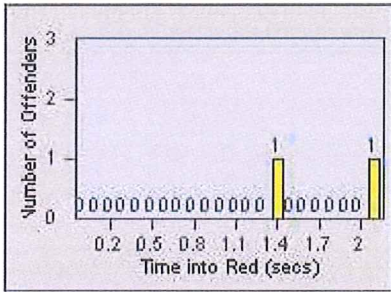

# Redflex Redlight Offender Statistics

CONTRACT: Montebello  
 DATE FROM: 01-Oct-2015

LOCATION: MON-BEGA-01 Garfield Ave and Beverly Blvd  
 DATE TO: 31-Oct-2015

LANE 1

LANE 2

LANE 3