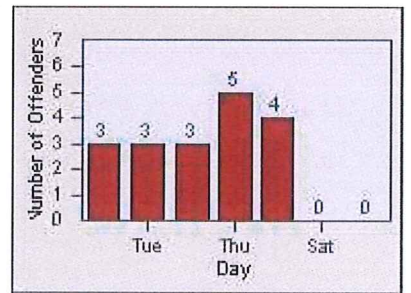

# Redflex Redlight Offender Statistics

CONTRACT: Montebello  
 DATE FROM: 01-Oct-2015

LOCATION: MON-BEGA-01 Garfield Ave and Beverly Blvd  
 DATE TO: 31-Oct-2015

LANE 1

LANE 2

LANE 3

# Redflex Redlight Offender Statistics

CONTRACT: Montebello  
 DATE FROM: 01-Oct-2015

LOCATION: MON-BEGA-01 Garfield Ave and Beverly Blvd  
 DATE TO: 31-Oct-2015