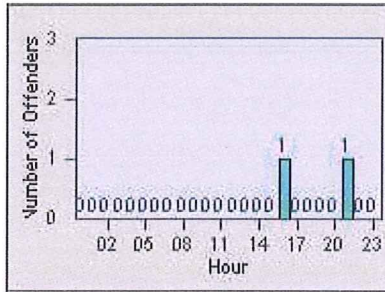

# Redflex Redlight Offender Statistics

CONTRACT: Montebello  
 DATE FROM: 01-Oct-2015

LOCATION: MON-BEGA-01 Garfield Ave and Beverly Blvd  
 DATE TO: 31-Oct-2015

LANE 1

LANE 2

LANE 3