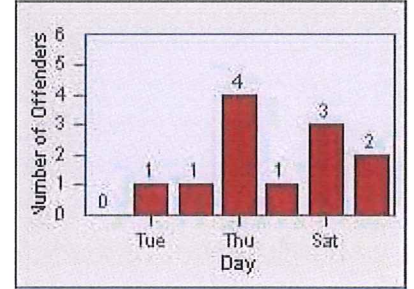

# Redflex Redlight Offender Statistics

CONTRACT: Montebello      LOCATION: MON-MOPA-03 N. Montebello Blvd  
 DATE FROM: 01-Oct-2015      DATE TO: 31-Oct-2015

LANE 4

LANE TOTAL

# Redflex Redlight Offender Statistics

CONTRACT: Montebello  
 DATE FROM: 01-Oct-2015

LOCATION: MON-MOPA-01 N. Montebello Blvd  
 DATE TO: 31-Oct-2015

LANE 1

LANE 2

LANE 3

# Redflex Redlight Offender Statistics

CONTRACT: Montebello  
 DATE FROM: 01-Oct-2015

LOCATION: MON-MOPA-01 N. Montebello Blvd  
 DATE TO: 31-Oct-2015

LANE 4

LANE TOTAL