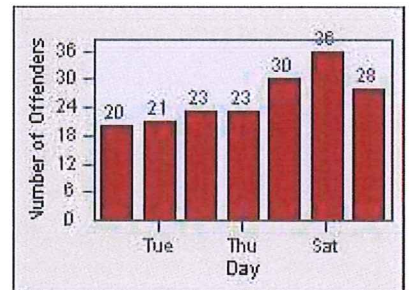

# Redflex Redlight Offender Statistics

CONTRACT: Montebello  
 DATE FROM: 01-Oct-2015

LOCATION: MON-MOPA-03 N. Montebello Blvd  
 DATE TO: 31-Oct-2015

LANE 1

LANE 2

LANE 3