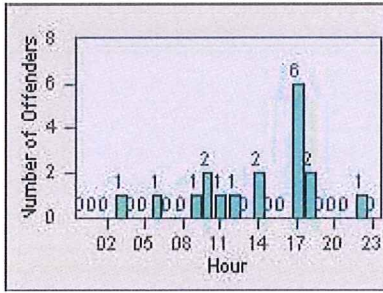

# Redflex Redlight Offender Statistics

CONTRACT: Montebello  
 DATE FROM: 01-Oct-2015

LOCATION: MON-VCGA-01 N. Garfield and Via Campo  
 DATE TO: 31-Oct-2015

LANE 4

LANE TOTAL

# Redflex Redlight Offender Statistics

CONTRACT: Montebello      LOCATION: MON-GAVC-01 N. Garfield and Via Campo  
 DATE FROM: 01-Oct-2015      DATE TO: 31-Oct-2015

LANE 1

LANE 2

LANE 3