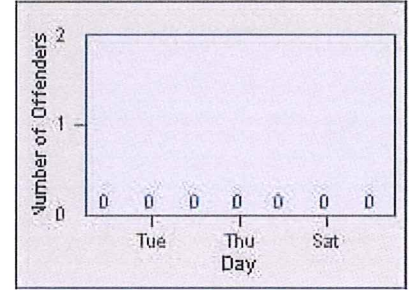

Redflex Redlight Offender Statistics

CONTRACT: Montebello   LOCATION: MON-MOPA-03 N. Montebello Blvd
DATE FROM: 01-Oct-2015   DATE TO: 31-Oct-2015

LANE 4