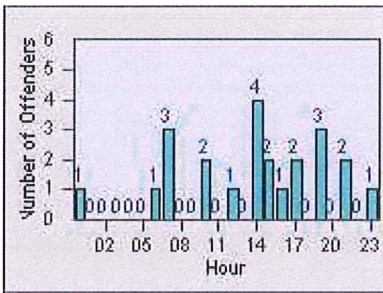

# Redflex Redlight Offender Statistics

CONTRACT: Montebello      LOCATION: MON-GAVC-01 N. Garfield and Via Campo  
 DATE FROM: 01-Oct-2015      DATE TO: 31-Oct-2015

LANE 1

LANE 2

LANE 3