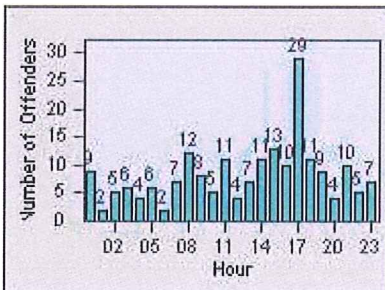

Redflex Redlight Offender Statistics

CONTRACT: Montebello
DATE FROM: 01-Oct-2015

LOCATION: MON-BEGA-01 Garfield Ave and Beverly Blvd
DATE TO: 31-Oct-2015

LANE 4

LANE TOTAL