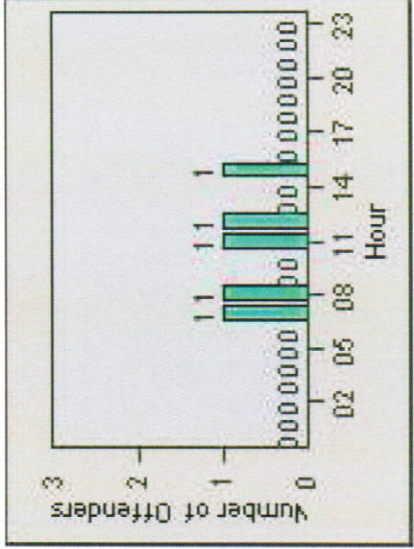

# Redflex Redlight Offender Statistics

**REDFLEX**  
TRAFFIC SYSTEMS

CONTRACT: Montebello LOCATION: MON-BEGA-01 Garfield Ave and Beverly Blvd

DATE FROM: 1/Jan/2009 DATE TO: 31/Jan/2009

# Redflex Redlight Offender Statistics

**CONTRACT:** Montebello      **LOCATION:** MON-BEGA-01 Garfield Ave and Beverly Blvd  
**DATE FROM:** 1/Apr/2010      **DATE TO:** 30/Apr/2010

LANE 1

LANE 2

LANE 3