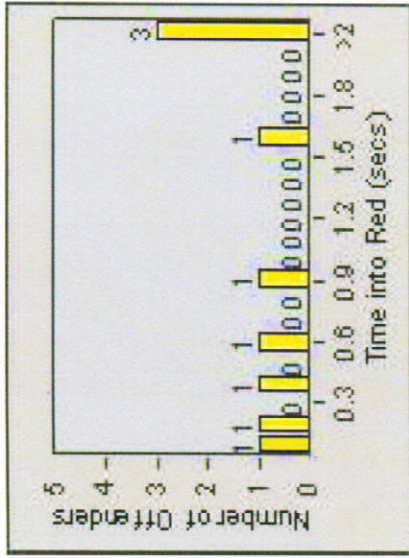

# Redflex Redlight Offender Statistics

**CONTRACT:** Montebello      **LOCATION:** MON-BEGA-01 Garfield Ave and Beverly Blvd  
**DATE FROM:** 1/Jan/2009      **DATE TO:** 31/Jan/2009

LANE 1

LANE 2

LANE 3

# Redflex Redlight Offender Statistics

**CONTRACT:** Montebello      **LOCATION:** MON-BEGA-01 Garfield Ave and Beverly Blvd  
**DATE FROM:** 1/Jan/2009      **DATE TO:** 31/Jan/2009