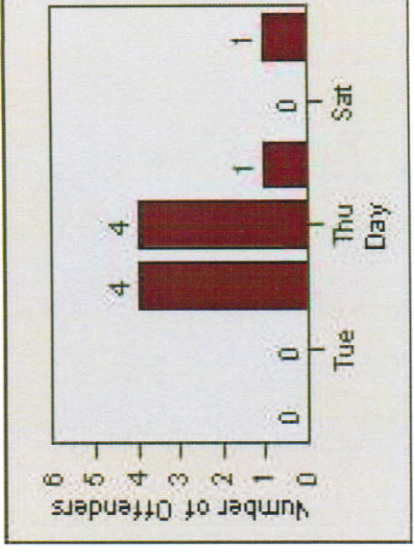

# Redflex Redlight Offender Statistics

**CONTRACT:** Montebello      **LOCATION:** MON-BEGA-01 Garfield Ave and Beverly Blvd  
**DATE FROM:** 1/Jan/2009      **DATE TO:** 31/Jan/2009

LANE 1

LANE 2

LANE 3

# Redflex Redlight Offender Statistics

**CONTRACT:** Montebello      **LOCATION:** MON-BEGA-01 Garfield Ave and Beverly Blvd  
**DATE FROM:** 1/Jan/2009      **DATE TO:** 31/Jan/2009