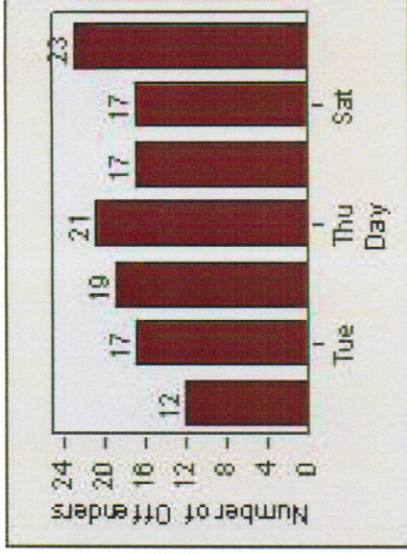

## LANE TOTAL

# Redflex Redlight Offender Statistics

**REDFLEX**  
TRAFFIC SYSTEMS

CONTRACT: Montebello LOCATION: MON-BEGA-01 Garfield Ave and Beverly Blvd

DATE FROM: 1/Jan/2009 DATE TO: 31/Jan/2009