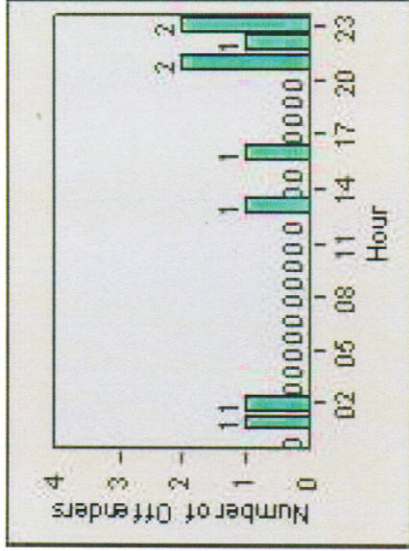

# Redflex Redlight Offender Statistics

**CONTRACT:** Montebello      **LOCATION:** MON-BEGA-01 Garfield Ave and Beverly Blvd  
**DATE FROM:** 1/Jan/2009      **DATE TO:** 31/Jan/2009

LANE 1

LANE 2

LANE 3

# Redflex Redlight Offender Statistics

**CONTRACT:** Montebello      **LOCATION:** MON-BEGA-01 Garfield Ave and Beverly Blvd  
**DATE FROM:** 1/Jan/2009      **DATE TO:** 31/Jan/2009