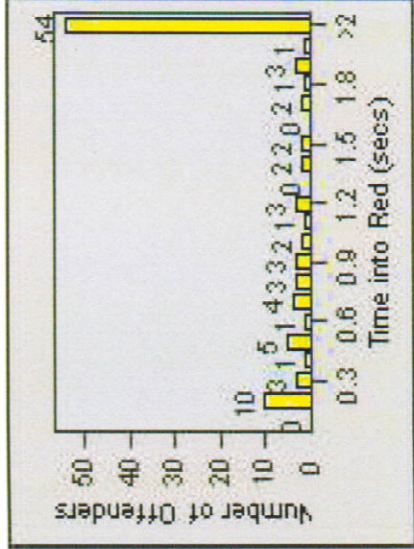

# Redflex Redlight Offender Statistics

**REDFLEX**  
TRAFFIC SYSTEMS

CONTRACT: Montebello LOCATION: MON-BEGA-01 Garfield Ave and Beverly Blvd

DATE FROM: 1/Jan/2009 DATE TO: 31/Jan/2009

# Redflex Redlight Offender Statistics

**CONTRACT:** Montebello      **LOCATION:** MON-BEGA-01 Garfield Ave and Beverly Blvd  
**DATE FROM:** 1/Apr/2010      **DATE TO:** 30/Apr/2010

LANE 1

LANE 2

LANE 3

# Redflex Redlight Offender Statistics

**CONTRACT:** Montebello      **LOCATION:** MON-BEGA-01 Garfield Ave and Beverly Blvd  
**DATE FROM:** 1/Apr/2010      **DATE TO:** 30/Apr/2010

LANE 4

LANE TOTAL