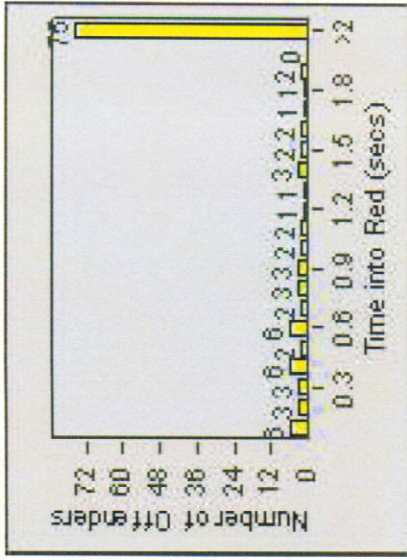

## LANE TOTAL

# Redflex Redlight Offender Statistics

**REDFLEX**  
TRAFFIC SYSTEMS

CONTRACT: Montebello LOCATION: MON-BEGA-01 Garfield Ave and Beverly Blvd

DATE FROM: 1/Jan/2009 DATE TO: 31/Jan/2009

# Redflex Redlight Offender Statistics

**CONTRACT:** Montebello      **LOCATION:** MON-BEGA-01 Garfield Ave and Beverly Blvd  
**DATE FROM:** 1/Apr/2010      **DATE TO:** 30/Apr/2010

LANE 1

LANE 2

LANE 3