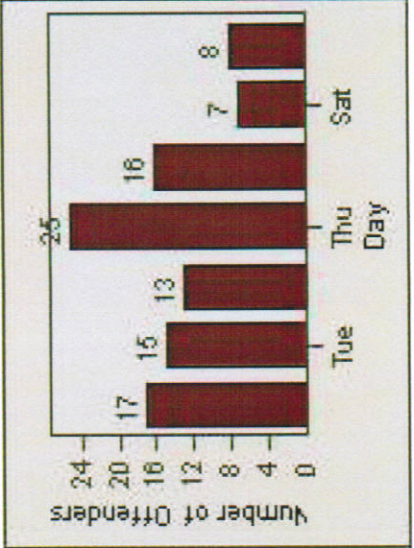

# Redflex Redlight Offender Statistics

**REDFLEX**  
TRAFFIC SYSTEMS

CONTRACT: Montebello LOCATION: MON-BEGA-01 Garfield Ave and Beverly Blvd

DATE FROM: 1/Jan/2009 DATE TO: 31/Jan/2009

# Redflex Redlight Offender Statistics

**CONTRACT:** Montebello      **LOCATION:** MON-BEGA-01 Garfield Ave and Beverly Blvd  
**DATE FROM:** 1/Apr/2010      **DATE TO:** 30/Apr/2010

LANE 1

LANE 2

LANE 3

# Redflex Redlight Offender Statistics

**CONTRACT:** Montebello      **LOCATION:** MON-BEGA-01 Garfield Ave and Beverly Blvd  
**DATE FROM:** 1/Apr/2010      **DATE TO:** 30/Apr/2010

LANE 4

LANE TOTAL