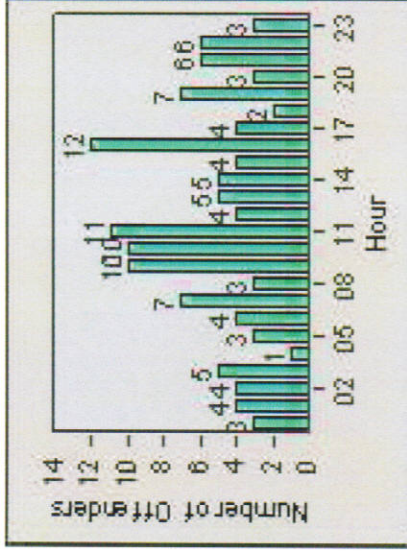

## LANE TOTAL

# Redflex Redlight Offender Statistics

**REDFLEX**  
TRAFFIC SYSTEMS

CONTRACT: Montebello LOCATION: MON-BEGA-01 Garfield Ave and Beverly Blvd

DATE FROM: 1/Jan/2009 DATE TO: 31/Jan/2009

# Redflex Redlight Offender Statistics

**CONTRACT:** Montebello      **LOCATION:** MON-BEGA-01 Garfield Ave and Beverly Blvd  
**DATE FROM:** 1/Apr/2010      **DATE TO:** 30/Apr/2010

LANE 1

LANE 2

LANE 3