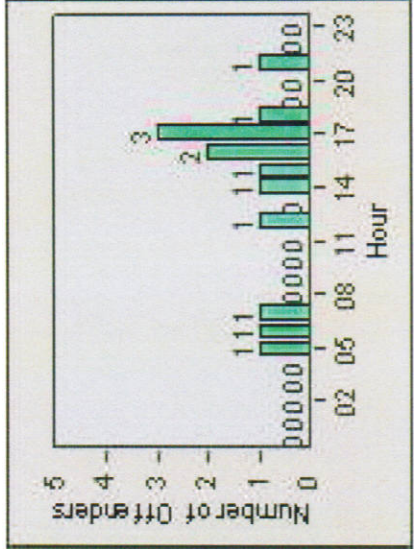

# Redflex Redlight Offender Statistics

**REDFLEX**  
TRAFFIC SYSTEMS

CONTRACT: Montebello LOCATION: MON-BEGA-01 Garfield Ave and Beverly Blvd

DATE FROM: 1/Jan/2009 DATE TO: 31/Jan/2009

# Redflex Redlight Offender Statistics

**CONTRACT:** Montebello      **LOCATION:** MON-BEGA-01 Garfield Ave and Beverly Blvd  
**DATE FROM:** 1/Apr/2010      **DATE TO:** 30/Apr/2010

LANE 1

LANE 2

LANE 3

# Redflex Redlight Offender Statistics

**CONTRACT:** Montebello      **LOCATION:** MON-BEGA-01 Garfield Ave and Beverly Blvd  
**DATE FROM:** 1/Apr/2010      **DATE TO:** 30/Apr/2010

LANE 4

LANE TOTAL