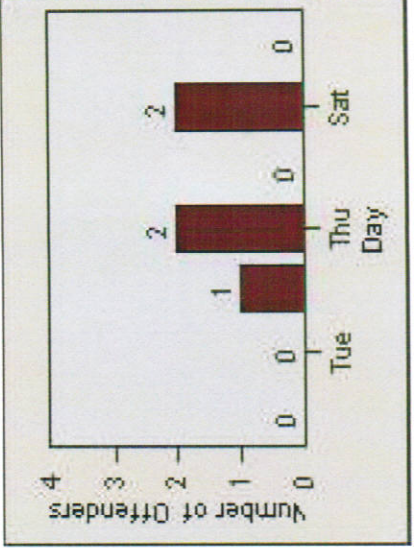

# Redflex Redlight Offender Statistics

**REDFLEX**  
TRAFFIC SYSTEMS

CONTRACT: Montebello LOCATION: MON-BEGA-01 Garfield Ave and Beverly Blvd

DATE FROM: 1/Jan/2009 DATE TO: 31/Jan/2009

# Redflex Redlight Offender Statistics

**CONTRACT:** Montebello      **LOCATION:** MON-BEGA-01 Garfield Ave and Beverly Blvd  
**DATE FROM:** 1/Apr/2010      **DATE TO:** 30/Apr/2010

LANE 1

LANE 2

LANE 3