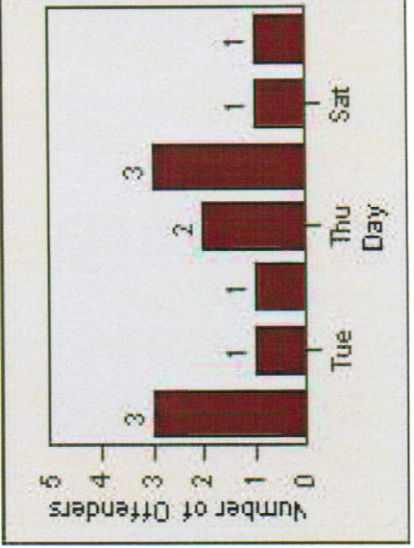

# Redflex Redlight Offender Statistics

**REDFLEX**  
TRAFFIC SYSTEMS

CONTRACT: Montebello LOCATION: MON-BEGA-01 Garfield Ave and Beverly Blvd

DATE FROM: 1/Jan/2009 DATE TO: 31/Jan/2009

# Redflex Redlight Offender Statistics

**CONTRACT:** Montebello      **LOCATION:** MON-BEGA-01 Garfield Ave and Beverly Blvd  
**DATE FROM:** 1/Apr/2010      **DATE TO:** 30/Apr/2010

LANE 1

LANE 2

LANE 3

# Redflex Redlight Offender Statistics

**CONTRACT:** Montebello      **LOCATION:** MON-BEGA-01 Garfield Ave and Beverly Blvd  
**DATE FROM:** 1/Apr/2010      **DATE TO:** 30/Apr/2010

LANE 4

LANE TOTAL