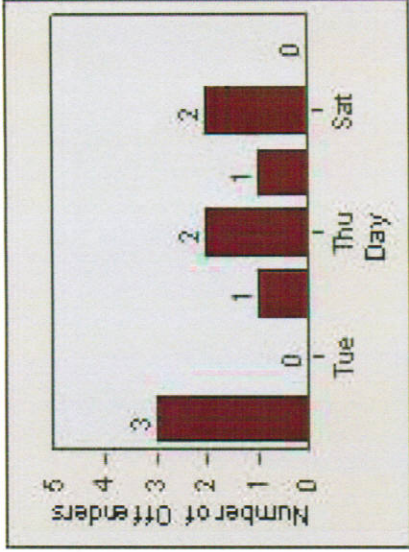

# Redflex Redlight Offender Statistics

**CONTRACT:** Montebello      **LOCATION:** MON-BEGA-01 Garfield Ave and Beverly Blvd  
**DATE FROM:** 1/Jan/2009      **DATE TO:** 31/Jan/2009

LANE 1

LANE 2

LANE 3

# Redflex Redlight Offender Statistics

**CONTRACT:** Montebello      **LOCATION:** MON-BEGA-01 Garfield Ave and Beverly Blvd  
**DATE FROM:** 1/Jan/2009      **DATE TO:** 31/Jan/2009