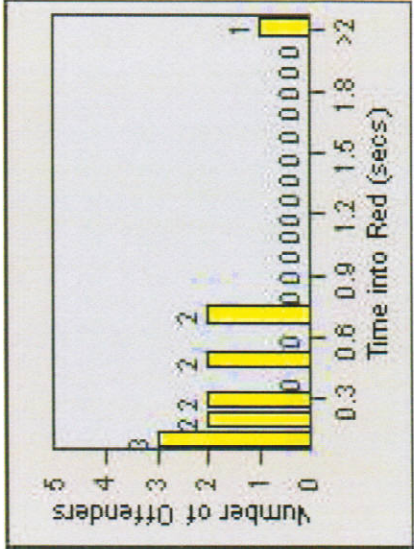

# Redflex Redlight Offender Statistics

**REDFLEX**  
TRAFFIC SYSTEMS

CONTRACT: Montebello LOCATION: MON-BEGA-01 Garfield Ave and Beverly Blvd

DATE FROM: 1/Jan/2009 DATE TO: 31/Jan/2009

# Redflex Redlight Offender Statistics

**CONTRACT:** Montebello      **LOCATION:** MON-BEGA-01 Garfield Ave and Beverly Blvd  
**DATE FROM:** 1/Apr/2010      **DATE TO:** 30/Apr/2010

LANE 1

LANE 2

LANE 3

# Redflex Redlight Offender Statistics

**CONTRACT:** Montebello      **LOCATION:** MON-BEGA-01 Garfield Ave and Beverly Blvd  
**DATE FROM:** 1/Apr/2010      **DATE TO:** 30/Apr/2010

LANE 4

LANE TOTAL