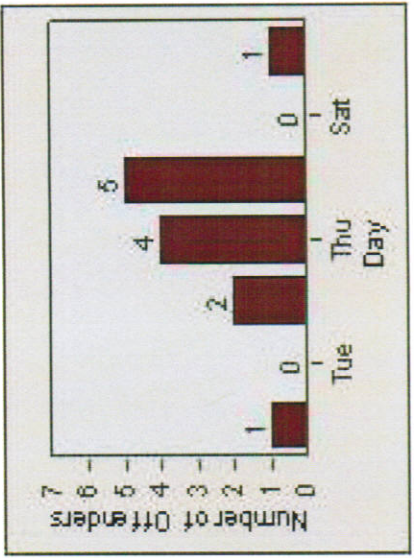

# Redflex Redlight Offender Statistics

**REDFLEX**  
TRAFFIC SYSTEMS

CONTRACT: Montebello LOCATION: MON-BEGA-01 Garfield Ave and Beverly Blvd

DATE FROM: 1/Jan/2009 DATE TO: 31/Jan/2009

# Redflex Redlight Offender Statistics

**CONTRACT:** Montebello      **LOCATION:** MON-BEGA-01 Garfield Ave and Beverly Blvd  
**DATE FROM:** 1/Apr/2010      **DATE TO:** 30/Apr/2010

LANE 1

LANE 2

LANE 3

# Redflex Redlight Offender Statistics

**CONTRACT:** Montebello      **LOCATION:** MON-BEGA-01 Garfield Ave and Beverly Blvd  
**DATE FROM:** 1/Apr/2010      **DATE TO:** 30/Apr/2010

LANE 4

LANE TOTAL