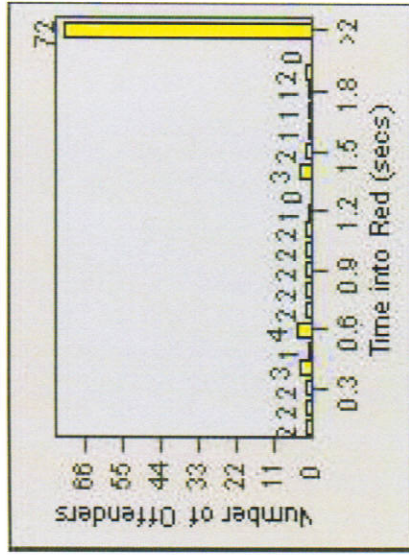

Redflex Redlight Offender Statistics

CONTRACT: Montebello   **LOCATION:** MON-BEGA-01 Garfield Ave and Beverly Blvd
DATE FROM: 1/Jan/2009   **DATE TO:** 31/Jan/2009

LANE 4

LANE TOTAL