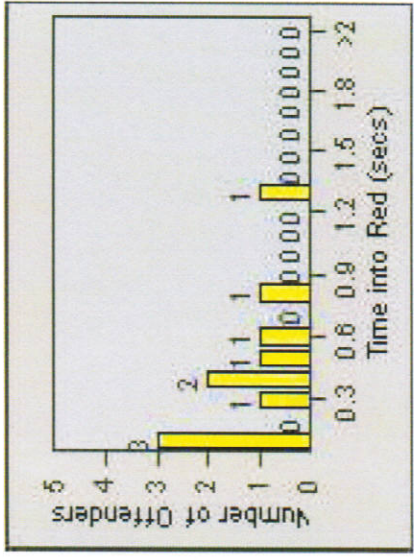

# Redflex Redlight Offender Statistics

**CONTRACT:** Montebello      **LOCATION:** MON-BEGA-01 Garfield Ave and Beverly Blvd  
**DATE FROM:** 1/Jan/2009      **DATE TO:** 31/Jan/2009

LANE 1

LANE 2

LANE 3

# Redflex Redlight Offender Statistics

**CONTRACT:** Montebello      **LOCATION:** MON-BEGA-01 Garfield Ave and Beverly Blvd  
**DATE FROM:** 1/Jan/2009      **DATE TO:** 31/Jan/2009