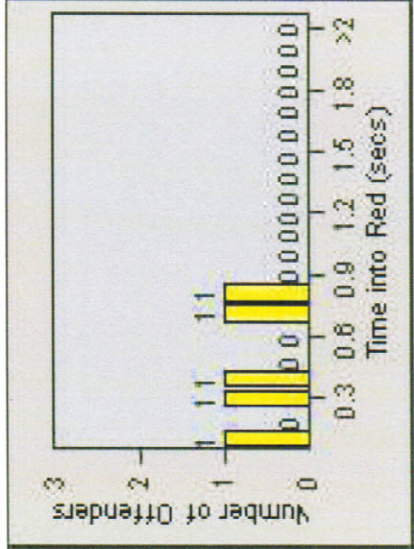

# Redflex Redlight Offender Statistics

**REDFLEX**  
TRAFFIC SYSTEMS

CONTRACT: Montebello LOCATION: MON-BEGA-01 Garfield Ave and Beverly Blvd

DATE FROM: 1/Jan/2009 DATE TO: 31/Jan/2009

# Redflex Redlight Offender Statistics

**CONTRACT:** Montebello      **LOCATION:** MON-BEGA-01 Garfield Ave and Beverly Blvd  
**DATE FROM:** 1/Apr/2010      **DATE TO:** 30/Apr/2010

LANE 1

LANE 2

LANE 3