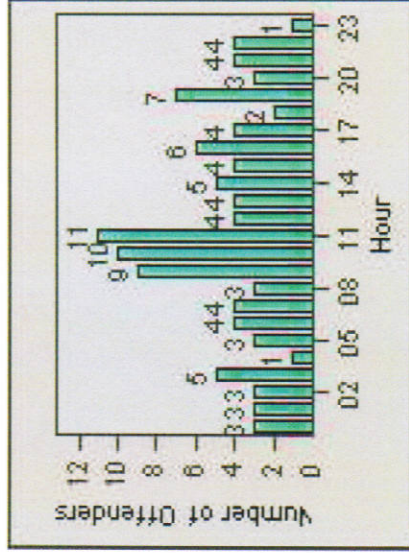

Redflex Redlight Offender Statistics

CONTRACT: Montebello   **LOCATION:** MON-BEGA-01 Garfield Ave and Beverly Blvd
DATE FROM: 1/Jan/2009   **DATE TO:** 31/Jan/2009

LANE 4

LANE TOTAL