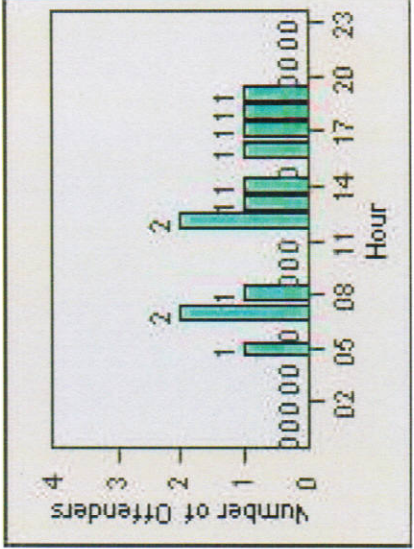

# Redflex Redlight Offender Statistics

**REDFLEX**  
TRAFFIC SYSTEMS

CONTRACT: Montebello LOCATION: MON-BEGA-01 Garfield Ave and Beverly Blvd

DATE FROM: 1/Jan/2009 DATE TO: 31/Jan/2009

# Redflex Redlight Offender Statistics

**CONTRACT:** Montebello      **LOCATION:** MON-BEGA-01 Garfield Ave and Beverly Blvd  
**DATE FROM:** 1/Apr/2010      **DATE TO:** 30/Apr/2010

LANE 1

LANE 2

LANE 3

# Redflex Redlight Offender Statistics

**CONTRACT:** Montebello      **LOCATION:** MON-BEGA-01 Garfield Ave and Beverly Blvd  
**DATE FROM:** 1/Apr/2010      **DATE TO:** 30/Apr/2010

LANE 4

LANE TOTAL