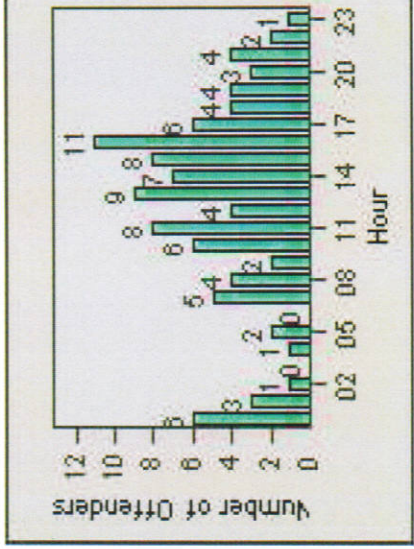

# Redflex Redlight Offender Statistics

**REDFLEX**  
TRAFFIC SYSTEMS

CONTRACT: Montebello LOCATION: MON-BEGA-01 Garfield Ave and Beverly Blvd

DATE FROM: 1/Jan/2009 DATE TO: 31/Jan/2009

# Redflex Redlight Offender Statistics

**CONTRACT:** Montebello      **LOCATION:** MON-BEGA-01 Garfield Ave and Beverly Blvd  
**DATE FROM:** 1/Apr/2010      **DATE TO:** 30/Apr/2010

LANE 1

LANE 2

LANE 3

# Redflex Redlight Offender Statistics

**CONTRACT:** Montebello      **LOCATION:** MON-BEGA-01 Garfield Ave and Beverly Blvd  
**DATE FROM:** 1/Apr/2010      **DATE TO:** 30/Apr/2010

LANE 4

LANE TOTAL

# Redflex Redlight Offender Statistics

**CONTRACT:** Montebello      **LOCATION:** MON-BEGA-01 Garfield Ave and Beverly Blvd  
**DATE FROM:** 1/Apr/2010      **DATE TO:** 30/Apr/2010