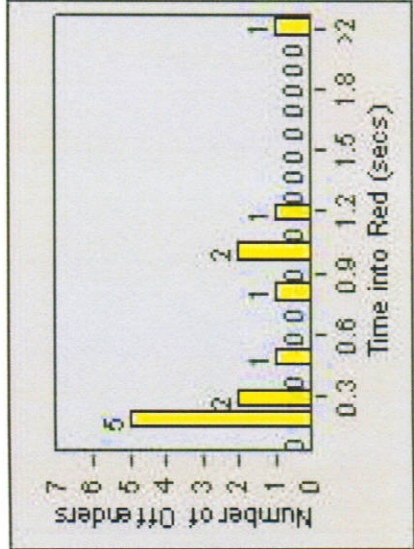

# Redflex Redlight Offender Statistics

**REDFLEX**  
TRAFFIC SYSTEMS

CONTRACT: Montebello LOCATION: MON-BEGA-01 Garfield Ave and Beverly Blvd

DATE FROM: 1/Jan/2009 DATE TO: 31/Jan/2009

# Redflex Redlight Offender Statistics

**CONTRACT:** Montebello      **LOCATION:** MON-BEGA-01 Garfield Ave and Beverly Blvd  
**DATE FROM:** 1/Apr/2010      **DATE TO:** 30/Apr/2010

LANE 1

LANE 2

LANE 3

# Redflex Redlight Offender Statistics

**CONTRACT:** Montebello      **LOCATION:** MON-BEGA-01 Garfield Ave and Beverly Blvd  
**DATE FROM:** 1/Apr/2010      **DATE TO:** 30/Apr/2010

LANE 4

LANE TOTAL