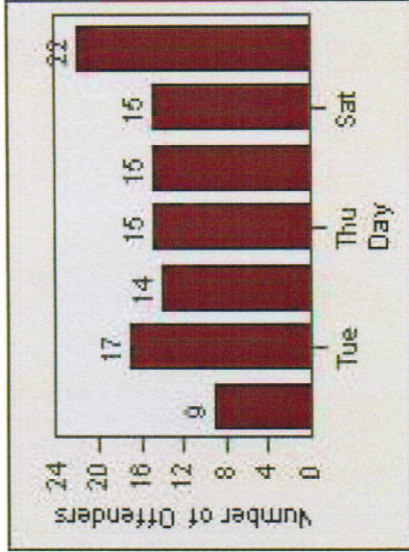

Redflex Redlight Offender Statistics

CONTRACT: Montebello   **LOCATION:** MON-BEGA-01 Garfield Ave and Beverly Blvd
DATE FROM: 1/Jan/2009   **DATE TO:** 31/Jan/2009

LANE 4

LANE TOTAL