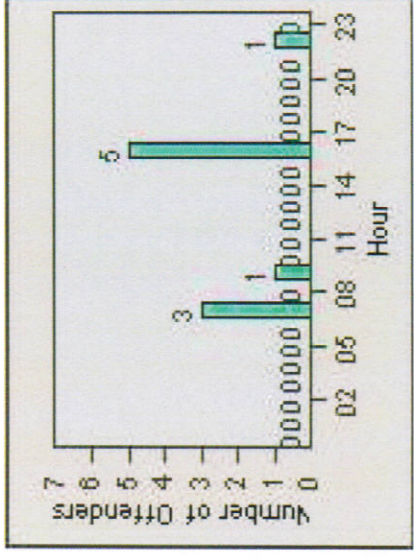

# Redflex Redlight Offender Statistics

**CONTRACT:** Montebello      **LOCATION:** MON-BEGA-01 Garfield Ave and Beverly Blvd  
**DATE FROM:** 1/Jan/2009      **DATE TO:** 31/Jan/2009

LANE 1

LANE 2

LANE 3

# Redflex Redlight Offender Statistics

**CONTRACT:** Montebello      **LOCATION:** MON-BEGA-01 Garfield Ave and Beverly Blvd  
**DATE FROM:** 1/Jan/2009      **DATE TO:** 31/Jan/2009