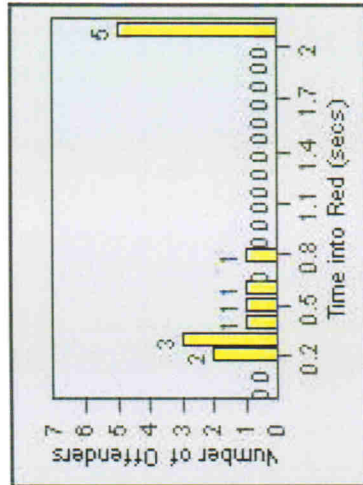

# Redflex Redlight Offender Statistics

**CONTRACT:** Montebello      **LOCATION:** MON-GAVC-01 N. Garfield and Via Campo  
**DATE FROM:** 01-Oct-2011      **DATE TO:** 31-Oct-2011

LANE 1

LANE 2

LANE 3

# Redflex Redlight Offender Statistics

**CONTRACT:** Montebello      **LOCATION:** MON-GAVC-01 N. Garfield and Via Campo  
**DATE FROM:** 01-Oct-2011      **DATE TO:** 31-Oct-2011