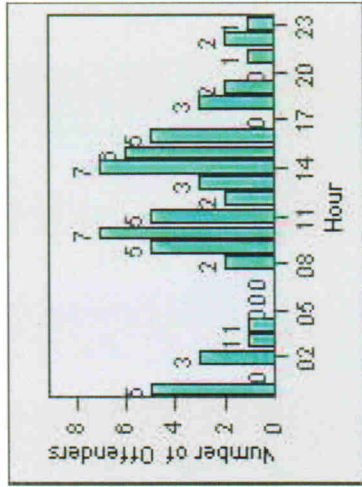

# Redflex Redlight Offender Statistics

**CONTRACT:** Montebello      **LOCATION:** MON-GAVC-01 N. Garfield and Via Campo  
**DATE FROM:** 01-Oct-2011      **DATE TO:** 31-Oct-2011

LANE 1

LANE 2

LANE 3

# Redflex Redlight Offender Statistics

**CONTRACT:** Montebello      **LOCATION:** MON-GAVC-01 N. Garfield and Via Campo  
**DATE FROM:** 01-Oct-2011      **DATE TO:** 31-Oct-2011