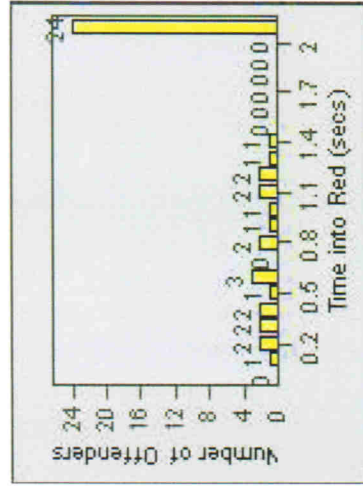

Redflex Redlight Offender Statistics

CONTRACT: Montebello   **LOCATION:** MON-GAVC-01 N. Garfield and Via Campo
DATE FROM: 01-Oct-2011   **DATE TO:** 31-Oct-2011

LANE 4

LANE TOTAL