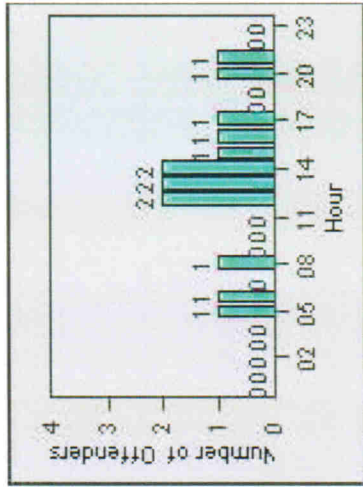

# Redflex Redlight Offender Statistics

**CONTRACT:** Montebello      **LOCATION:** MON-GAVC-01 N. Garfield and Via Campo  
**DATE FROM:** 01-Oct-2011      **DATE TO:** 31-Oct-2011

LANE 1

LANE 2

LANE 3

# Redflex Redlight Offender Statistics

**CONTRACT:** Montebello      **LOCATION:** MON-GAVC-01 N. Garfield and Via Campo  
**DATE FROM:** 01-Oct-2011      **DATE TO:** 31-Oct-2011