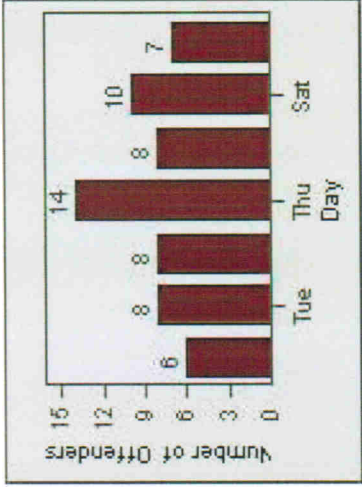

# Redflex Redlight Offender Statistics

**CONTRACT:** Montebello      **LOCATION:** MON-GAVC-01 N. Garfield and Via Campo  
**DATE FROM:** 01-Oct-2011      **DATE TO:** 31-Oct-2011

LANE 1

LANE 2

LANE 3

# Redflex Redlight Offender Statistics

**CONTRACT:** Montebello      **LOCATION:** MON-GAVC-01 N. Garfield and Via Campo  
**DATE FROM:** 01-Oct-2011      **DATE TO:** 31-Oct-2011