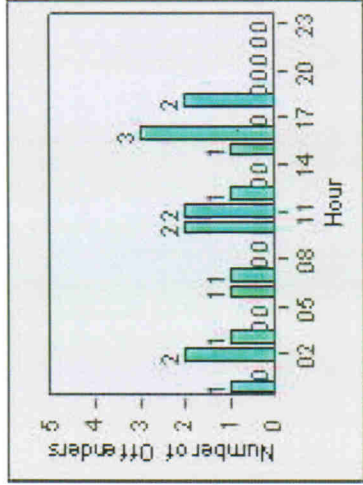

# Redflex Redlight Offender Statistics

**CONTRACT:** Montebello      **LOCATION:** MON-GAVC-01 N. Garfield and Via Campo  
**DATE FROM:** 01-Oct-2011      **DATE TO:** 31-Oct-2011

LANE 1

LANE 2

LANE 3

# Redflex Redlight Offender Statistics

**CONTRACT:** Montebello      **LOCATION:** MON-GAVC-01 N. Garfield and Via Campo  
**DATE FROM:** 01-Oct-2011      **DATE TO:** 31-Oct-2011