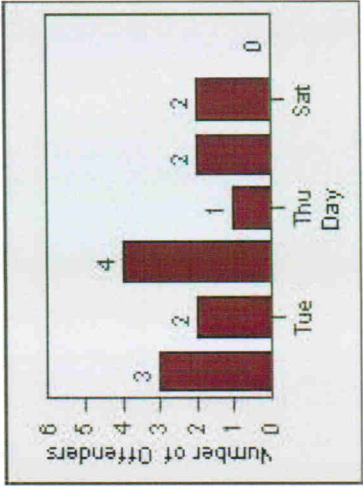

# Redflex Redlight Offender Statistics

**CONTRACT:** Montebello      **LOCATION:** MON-GAVC-01 N. Garfield and Via Campo  
**DATE FROM:** 01-Oct-2011      **DATE TO:** 31-Oct-2011

LANE 1

LANE 2

LANE 3

# Redflex Redlight Offender Statistics

**CONTRACT:** Montebello      **LOCATION:** MON-GAVC-01 N. Garfield and Via Campo  
**DATE FROM:** 01-Oct-2011      **DATE TO:** 31-Oct-2011