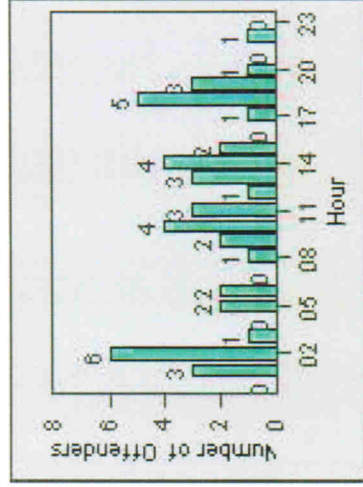

Redflex Redlight Offender Statistics

CONTRACT: Montebello   **LOCATION:** MON-GAVC-01 N. Garfield and Via Campo
DATE FROM: 01-Oct-2011   **DATE TO:** 31-Oct-2011

LANE 4

LANE TOTAL