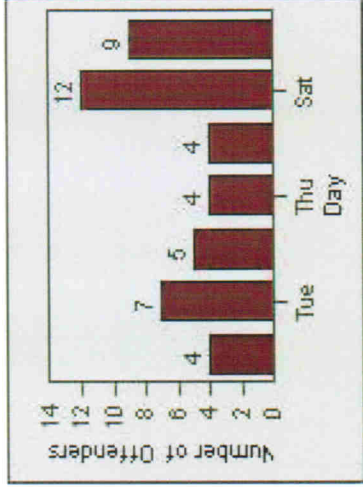

Redflex Redlight Offender Statistics

CONTRACT: Montebello   **LOCATION:** MON-GAVC-01 N. Garfield and Via Campo
DATE FROM: 01-Oct-2011   **DATE TO:** 31-Oct-2011

LANE 4

LANE TOTAL