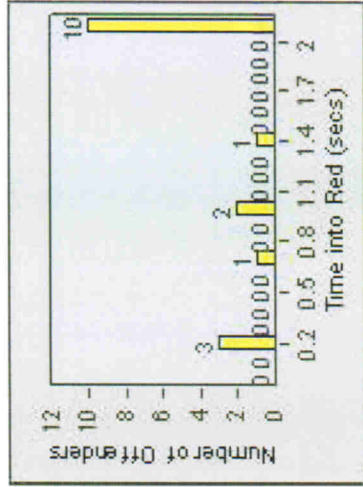

# Redflex Redlight Offender Statistics

**CONTRACT:** Montebello      **LOCATION:** MON-GAVC-01 N. Garfield and Via Campo  
**DATE FROM:** 01-Oct-2011      **DATE TO:** 31-Oct-2011

LANE 1

LANE 2

LANE 3

# Redflex Redlight Offender Statistics

**CONTRACT:** Montebello      **LOCATION:** MON-GAVC-01 N. Garfield and Via Campo  
**DATE FROM:** 01-Oct-2011      **DATE TO:** 31-Oct-2011