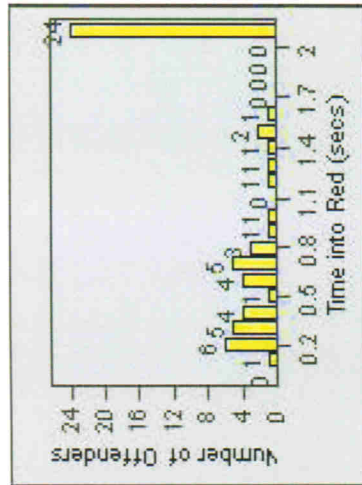

# Redflex Redlight Offender Statistics

**CONTRACT:** Montebello      **LOCATION:** MON-GAVC-01 N. Garfield and Via Campo  
**DATE FROM:** 01-Oct-2011      **DATE TO:** 31-Oct-2011

LANE 1

LANE 2

LANE 3

# Redflex Redlight Offender Statistics

**CONTRACT:** Montebello      **LOCATION:** MON-GAVC-01 N. Garfield and Via Campo  
**DATE FROM:** 01-Oct-2011      **DATE TO:** 31-Oct-2011