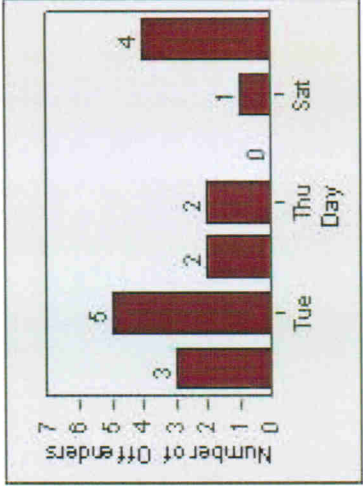

# Redflex Redlight Offender Statistics

**CONTRACT:** Montebello      **LOCATION:** MON-GAVC-01 N. Garfield and Via Campo  
**DATE FROM:** 01-Oct-2011      **DATE TO:** 31-Oct-2011

LANE 1

LANE 2

LANE 3

# Redflex Redlight Offender Statistics

**CONTRACT:** Montebello      **LOCATION:** MON-GAVC-01 N. Garfield and Via Campo  
**DATE FROM:** 01-Oct-2011      **DATE TO:** 31-Oct-2011