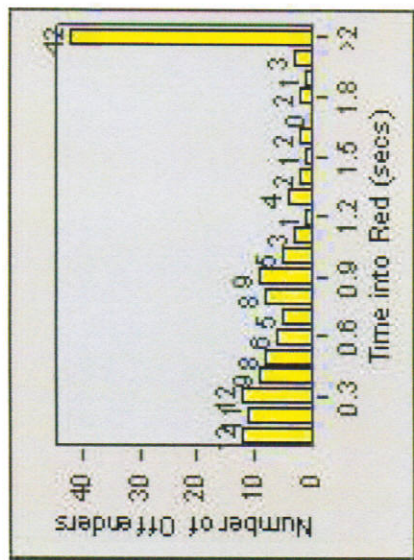

CONTRACT: Montebello **LOCATION:** MON-MOPA-01 N. Montebello Blvd
DATE FROM: 1/Jul/2009 **DATE TO:** 31/Jul/2009

LANE 4

LANE TOTAL

Redflex Redlight Offender Statistics

CONTRACT: Montebello **LOCATION:** MON-MOPA-01 N. Montebello Blvd
DATE FROM: 1/Jul/2009 **DATE TO:** 31/Jul/2009

Redflex Redlight Offender Statistics

CONTRACT: Montebello **LOCATION:** MON-MOPA-01 N. Montebello Blvd
DATE FROM: 1/Apr/2010 **DATE TO:** 30/Apr/2010

LANE 1

LANE 2

LANE 3

Redflex Redlight Offender Statistics

CONTRACT: Montebello **LOCATION:** MON-MOPA-01 N. Montebello Blvd
DATE FROM: 1/Apr/2010 **DATE TO:** 30/Apr/2010

LANE 4

LANE TOTAL

Redflex Redlight Offender Statistics

CONTRACT: Montebello **LOCATION:** MON-MOPA-01 N. Montebello Blvd
DATE FROM: 1/Apr/2010 **DATE TO:** 30/Apr/2010