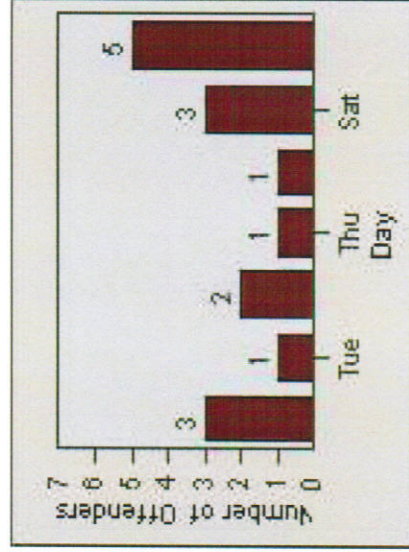

CONTRACT: Montebello **LOCATION:** MON-MOPA-01 N. Montebello Blvd
DATE FROM: 1/Jul/2009 **DATE TO:** 31/Jul/2009

LANE 4

LANE TOTAL

Redflex Redlight Offender Statistics

CONTRACT: Montebello **LOCATION:** MON-MOPA-01 N. Montebello Blvd
DATE FROM: 1/Jul/2009 **DATE TO:** 31/Jul/2009

Redflex Redlight Offender Statistics

CONTRACT: Montebello **LOCATION:** MON-MOPA-01 N. Montebello Blvd
DATE FROM: 1/Apr/2010 **DATE TO:** 30/Apr/2010

LANE 1

LANE 2

LANE 3

Redflex Redlight Offender Statistics