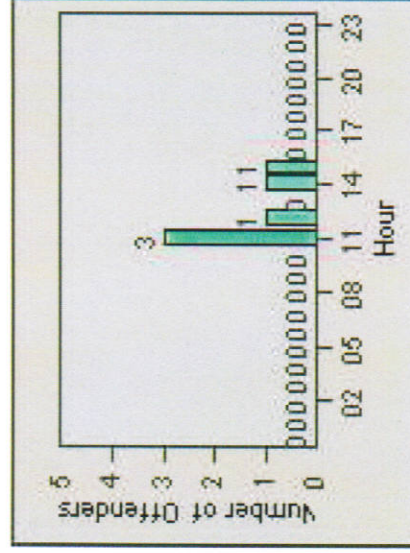

Redflex Redlight Offender Statistics

CONTRACT: Montebello **LOCATION:** MON-MOPA-01 N. Montebello Blvd
DATE FROM: 1/Apr/2010 **DATE TO:** 30/Apr/2010

LANE 1

LANE 2

LANE 3

Redflex Redlight Offender Statistics

CONTRACT: Montebello **LOCATION:** MON-MOPA-01 N. Montebello Blvd
DATE FROM: 1/Apr/2010 **DATE TO:** 30/Apr/2010

LANE 4

LANE TOTAL

Redflex Redlight Offender Statistics

CONTRACT: Montebello **LOCATION:** MON-MOPA-01 N. Montebello Blvd
DATE FROM: 1/Apr/2010 **DATE TO:** 30/Apr/2010