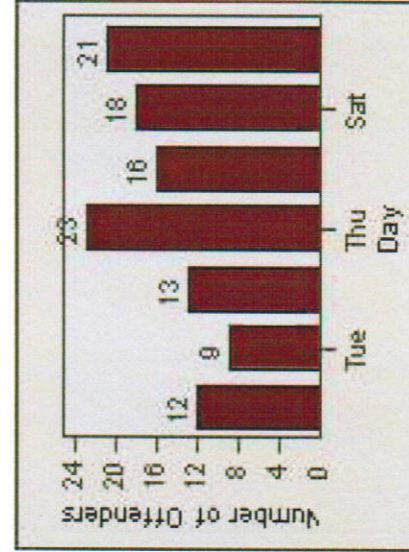

Redflex Redlight Offender Statistics

CONTRACT: Montebello **LOCATION:** MON-MOPA-01 N. Montebello Blvd
DATE FROM: 1/Apr/2010 **DATE TO:** 30/Apr/2010

LANE 1

LANE 2

LANE 3

Redflex Redlight Offender Statistics

CONTRACT: Montebello **LOCATION:** MON-MOPA-01 N. Montebello Blvd
DATE FROM: 1/Apr/2010 **DATE TO:** 30/Apr/2010

LANE 4

LANE TOTAL

Redflex Redlight Offender Statistics

CONTRACT: Montebello **LOCATION:** MON-MOPA-01 N. Montebello Blvd
DATE FROM: 1/Apr/2010 **DATE TO:** 30/Apr/2010