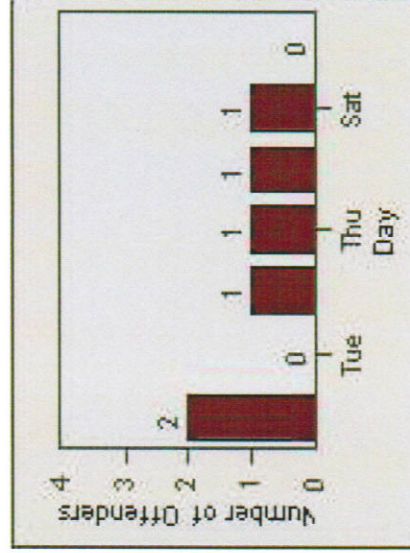

Redflex Redlight Offender Statistics

CONTRACT: Montebello **LOCATION:** MON-MOPA-01 N. Montebello Blvd
DATE FROM: 1/Apr/2010 **DATE TO:** 30/Apr/2010

LANE 1

LANE 2

LANE 3

Redflex Redlight Offender Statistics

CONTRACT: Montebello **LOCATION:** MON-MOPA-01 N. Montebello Blvd
DATE FROM: 1/Apr/2010 **DATE TO:** 30/Apr/2010

LANE 4

LANE TOTAL

Redflex Redlight Offender Statistics

CONTRACT: Montebello **LOCATION:** MON-MOPA-01 N. Montebello Blvd
DATE FROM: 1/Apr/2010 **DATE TO:** 30/Apr/2010