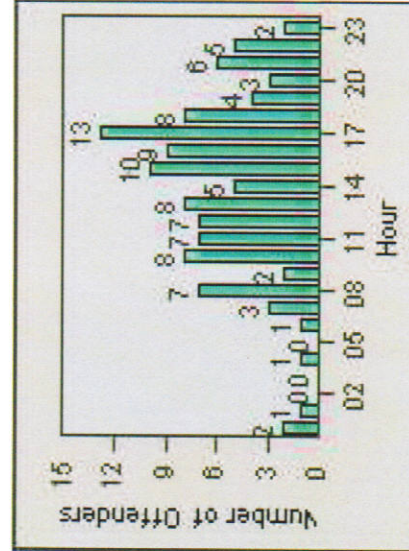

Redflex Redlight Offender Statistics

CONTRACT: Montebello **LOCATION:** MON-MOPA-01 N. Montebello Blvd
DATE FROM: 1/Apr/2010 **DATE TO:** 30/Apr/2010

LANE 1

LANE 2

LANE 3

Redflex Redlight Offender Statistics

CONTRACT: Montebello **LOCATION:** MON-MOPA-01 N. Montebello Blvd
DATE FROM: 1/Apr/2010 **DATE TO:** 30/Apr/2010

LANE 4

LANE TOTAL

Redflex Redlight Offender Statistics

CONTRACT: Montebello **LOCATION:** MON-MOPA-01 N. Montebello Blvd
DATE FROM: 1/Apr/2010 **DATE TO:** 30/Apr/2010