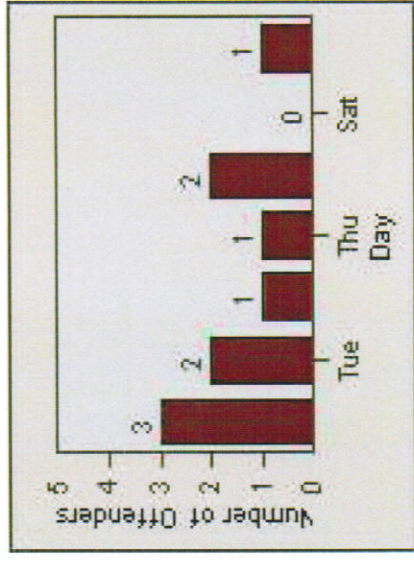

Redflex Redlight Offender Statistics

CONTRACT: Montebello **LOCATION:** MON-MOPA-01 N. Montebello Blvd
DATE FROM: 1/Jul/2009 **DATE TO:** 31/Jul/2009

LANE 1

LANE 2

LANE 3

Redflex Redlight Offender Statistics

CONTRACT: Montebello **LOCATION:** MON-MOPA-01 N. Montebello Blvd
DATE FROM: 1/Jul/2009 **DATE TO:** 31/Jul/2009

LANE 4

LANE TOTAL

Redflex Redlight Offender Statistics

CONTRACT: Montebello **LOCATION:** MON-MOPA-01 N. Montebello Blvd
DATE FROM: 1/Jul/2009 **DATE TO:** 31/Jul/2009