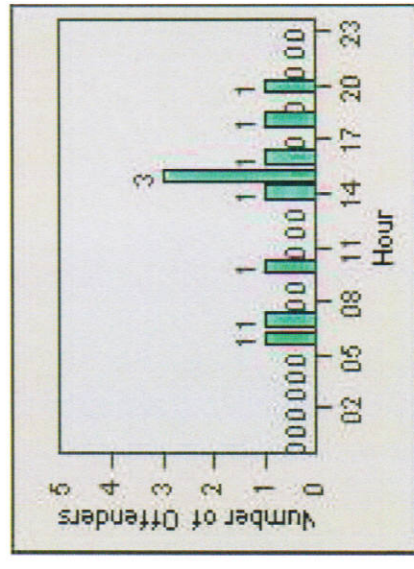

Redflex Redlight Offender Statistics

CONTRACT: Montebello **LOCATION:** MON-MOPA-01 N. Montebello Blvd
DATE FROM: 1/Jul/2009 **DATE TO:** 31/Jul/2009

LANE 1

LANE 2

LANE 3

Redflex Redlight Offender Statistics

CONTRACT: Montebello **LOCATION:** MON-MOPA-01 N. Montebello Blvd
DATE FROM: 1/Jul/2009 **DATE TO:** 31/Jul/2009

LANE 4

LANE TOTAL

Redflex Redlight Offender Statistics

CONTRACT: Montebello **LOCATION:** MON-MOPA-01 N. Montebello Blvd
DATE FROM: 1/Jul/2009 **DATE TO:** 31/Jul/2009