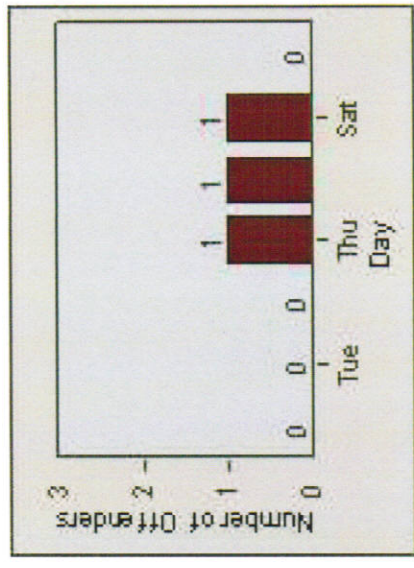

Redflex Redlight Offender Statistics

CONTRACT: Montebello **LOCATION:** MON-MOPA-01 N. Montebello Blvd
DATE FROM: 1/Jul/2009 **DATE TO:** 31/Jul/2009

LANE 1

LANE 2

LANE 3

Redflex Redlight Offender Statistics

CONTRACT: Montebello **LOCATION:** MON-MOPA-01 N. Montebello Blvd
DATE FROM: 1/Jul/2009 **DATE TO:** 31/Jul/2009

LANE 4

LANE TOTAL

Redflex Redlight Offender Statistics

CONTRACT: Montebello **LOCATION:** MON-MOPA-01 N. Montebello Blvd
DATE FROM: 1/Jul/2009 **DATE TO:** 31/Jul/2009

Redflex Redlight Offender Statistics

CONTRACT: Montebello **LOCATION:** MON-MOPA-01 N. Montebello Blvd
DATE FROM: 1/Apr/2010 **DATE TO:** 30/Apr/2010

LANE 1

LANE 2

LANE 3

Redflex Redlight Offender Statistics