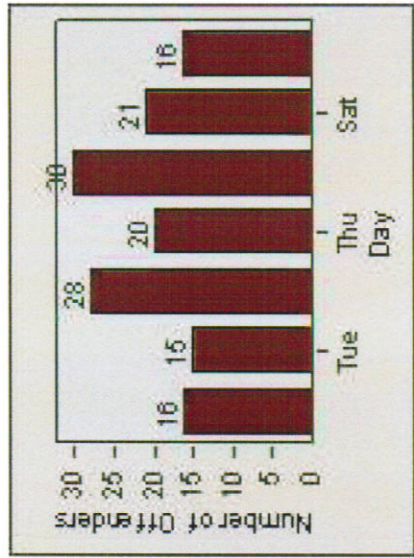

Redflex Redlight Offender Statistics

CONTRACT: Montebello **LOCATION:** MON-MOPA-01 N. Montebello Blvd
DATE FROM: 1/Jul/2009 **DATE TO:** 31/Jul/2009

LANE 1

LANE 2

LANE 3

Redflex Redlight Offender Statistics

CONTRACT: Montebello **LOCATION:** MON-MOPA-01 N. Montebello Blvd
DATE FROM: 1/Jul/2009 **DATE TO:** 31/Jul/2009

LANE 4

LANE TOTAL

Redflex Redlight Offender Statistics

CONTRACT: Montebello **LOCATION:** MON-MOPA-01 N. Montebello Blvd
DATE FROM: 1/Jul/2009 **DATE TO:** 31/Jul/2009

Redflex Redlight Offender Statistics

CONTRACT: Montebello **LOCATION:** MON-MOPA-01 N. Montebello Blvd
DATE FROM: 1/Apr/2010 **DATE TO:** 30/Apr/2010

LANE 1

LANE 2

LANE 3

Redflex Redlight Offender Statistics