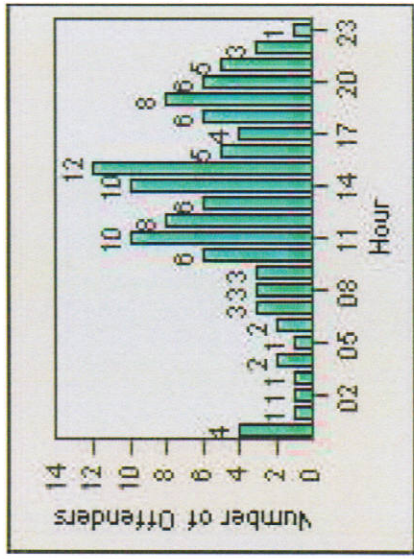

Redflex Redlight Offender Statistics

CONTRACT: Montebello **LOCATION:** MON-MOPA-01 N. Montebello Blvd
DATE FROM: 1/Jul/2009 **DATE TO:** 31/Jul/2009

LANE 1

LANE 2

LANE 3

Redflex Redlight Offender Statistics

CONTRACT: Montebello **LOCATION:** MON-MOPA-01 N. Montebello Blvd
DATE FROM: 1/Jul/2009 **DATE TO:** 31/Jul/2009

LANE 4

LANE TOTAL

Redflex Redlight Offender Statistics

CONTRACT: Montebello **LOCATION:** MON-MOPA-01 N. Montebello Blvd
DATE FROM: 1/Jul/2009 **DATE TO:** 31/Jul/2009

Redflex Redlight Offender Statistics

CONTRACT: Montebello **LOCATION:** MON-MOPA-01 N. Montebello Blvd
DATE FROM: 1/Apr/2010 **DATE TO:** 30/Apr/2010

LANE 1

LANE 2

LANE 3

Redflex Redlight Offender Statistics

CONTRACT: Montebello **LOCATION:** MON-MOPA-01 N. Montebello Blvd
DATE FROM: 1/Apr/2010 **DATE TO:** 30/Apr/2010

LANE 4

LANE TOTAL

Redflex Redlight Offender Statistics

CONTRACT: Montebello **LOCATION:** MON-MOPA-01 N. Montebello Blvd
DATE FROM: 1/Apr/2010 **DATE TO:** 30/Apr/2010