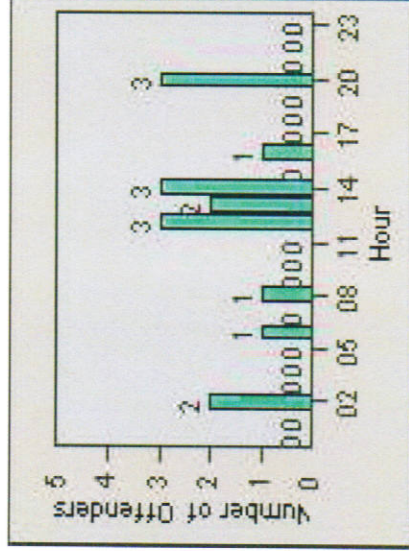

CONTRACT: Montebello **LOCATION:** MON-MOPA-01 N. Montebello Blvd
DATE FROM: 1/Jul/2009 **DATE TO:** 31/Jul/2009

LANE 4

LANE TOTAL

Redflex Redlight Offender Statistics

CONTRACT: Montebello **LOCATION:** MON-MOPA-01 N. Montebello Blvd
DATE FROM: 1/Jul/2009 **DATE TO:** 31/Jul/2009

Redflex Redlight Offender Statistics

CONTRACT: Montebello **LOCATION:** MON-MOPA-01 N. Montebello Blvd
DATE FROM: 1/Apr/2010 **DATE TO:** 30/Apr/2010

LANE 1

LANE 2

LANE 3

Redflex Redlight Offender Statistics