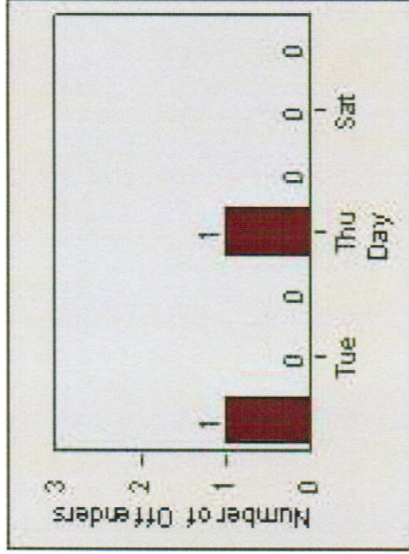

Redflex Redlight Offender Statistics

CONTRACT: Montebello **LOCATION:** MON-MOPA-01 N. Montebello Blvd
DATE FROM: 1/Apr/2010 **DATE TO:** 30/Apr/2010

LANE 1

LANE 2

LANE 3

Redflex Redlight Offender Statistics

CONTRACT: Montebello **LOCATION:** MON-MOPA-01 N. Montebello Blvd
DATE FROM: 1/Apr/2010 **DATE TO:** 30/Apr/2010

LANE 4

LANE TOTAL

Redflex Redlight Offender Statistics

CONTRACT: Montebello **LOCATION:** MON-MOPA-01 N. Montebello Blvd
DATE FROM: 1/Apr/2010 **DATE TO:** 30/Apr/2010