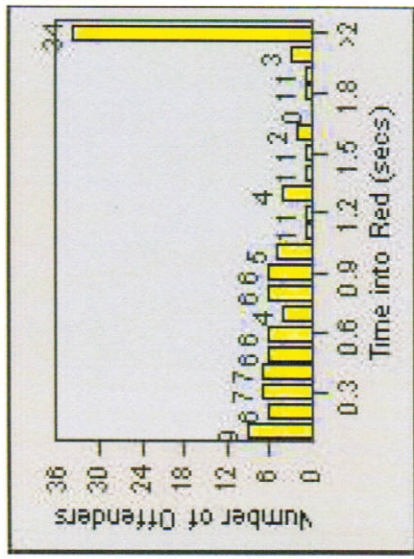

Redflex Redlight Offender Statistics

CONTRACT: Montebello **LOCATION:** MON-MOPA-01 N. Montebello Blvd
DATE FROM: 1/Jul/2009 **DATE TO:** 31/Jul/2009

LANE 1

LANE 2

LANE 3

Redflex Redlight Offender Statistics

CONTRACT: Montebello **LOCATION:** MON-MOPA-01 N. Montebello Blvd
DATE FROM: 1/Jul/2009 **DATE TO:** 31/Jul/2009

LANE 4

LANE TOTAL

Redflex Redlight Offender Statistics

CONTRACT: Montebello **LOCATION:** MON-MOPA-01 N. Montebello Blvd
DATE FROM: 1/Jul/2009 **DATE TO:** 31/Jul/2009

Redflex Redlight Offender Statistics

CONTRACT: Montebello **LOCATION:** MON-MOPA-01 N. Montebello Blvd
DATE FROM: 1/Apr/2010 **DATE TO:** 30/Apr/2010

LANE 1

LANE 2

LANE 3

Redflex Redlight Offender Statistics

CONTRACT: Montebello **LOCATION:** MON-MOPA-01 N. Montebello Blvd
DATE FROM: 1/Apr/2010 **DATE TO:** 30/Apr/2010

LANE 4

LANE TOTAL

Redflex Redlight Offender Statistics

CONTRACT: Montebello **LOCATION:** MON-MOPA-01 N. Montebello Blvd
DATE FROM: 1/Apr/2010 **DATE TO:** 30/Apr/2010