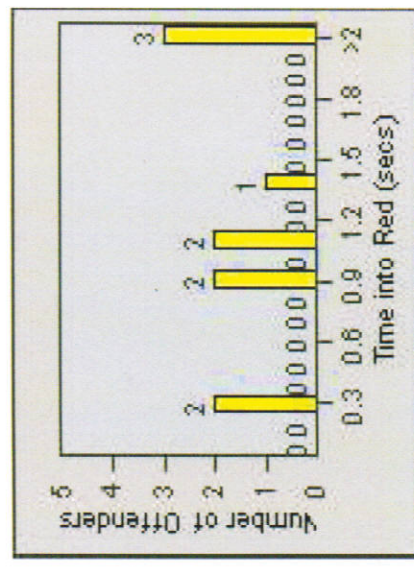

Redflex Redlight Offender Statistics

CONTRACT: Montebello **LOCATION:** MON-MOPA-01 N. Montebello Blvd
DATE FROM: 1/Jul/2009 **DATE TO:** 31/Jul/2009

LANE 1

LANE 2

LANE 3

Redflex Redlight Offender Statistics

CONTRACT: Montebello **LOCATION:** MON-MOPA-01 N. Montebello Blvd
DATE FROM: 1/Jul/2009 **DATE TO:** 31/Jul/2009

LANE 4

LANE TOTAL

Redflex Redlight Offender Statistics

CONTRACT: Montebello **LOCATION:** MON-MOPA-01 N. Montebello Blvd
DATE FROM: 1/Jul/2009 **DATE TO:** 31/Jul/2009

Redflex Redlight Offender Statistics

CONTRACT: Montebello **LOCATION:** MON-MOPA-01 N. Montebello Blvd
DATE FROM: 1/Apr/2010 **DATE TO:** 30/Apr/2010

LANE 1

LANE 2

LANE 3

Redflex Redlight Offender Statistics