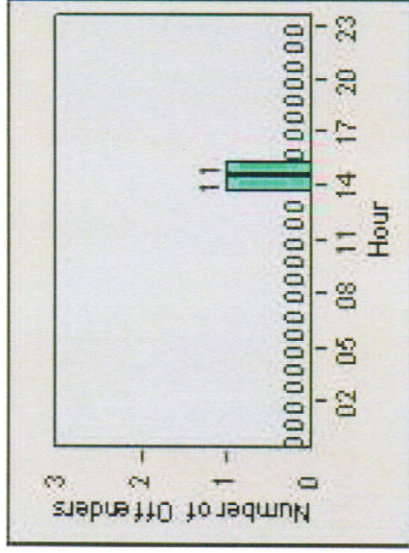

Redflex Redlight Offender Statistics

CONTRACT: Montebello **LOCATION:** MON-MOPA-01 N. Montebello Blvd
DATE FROM: 1/Apr/2010 **DATE TO:** 30/Apr/2010

LANE 1

LANE 2

LANE 3

Redflex Redlight Offender Statistics

CONTRACT: Montebello **LOCATION:** MON-MOPA-01 N. Montebello Blvd
DATE FROM: 1/Apr/2010 **DATE TO:** 30/Apr/2010

LANE 4

LANE TOTAL

Redflex Redlight Offender Statistics

CONTRACT: Montebello **LOCATION:** MON-MOPA-01 N. Montebello Blvd
DATE FROM: 1/Apr/2010 **DATE TO:** 30/Apr/2010