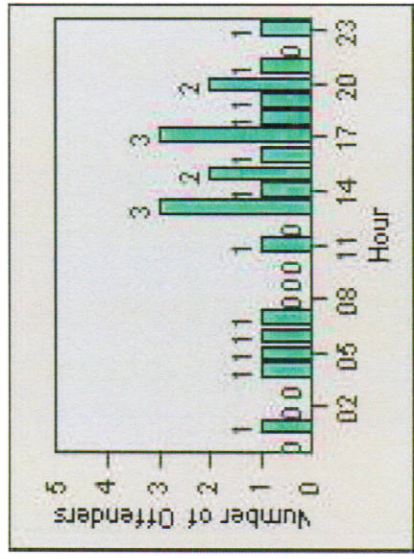

Redflex Redlight Offender Statistics

CONTRACT: Montebello **LOCATION:** MON-MOPA-01 N. Montebello Blvd
DATE FROM: 1/Jul/2009 **DATE TO:** 31/Jul/2009

LANE 1

LANE 2

LANE 3

Redflex Redlight Offender Statistics

CONTRACT: Montebello **LOCATION:** MON-MOPA-01 N. Montebello Blvd
DATE FROM: 1/Jul/2009 **DATE TO:** 31/Jul/2009

LANE 4

LANE TOTAL

Redflex Redlight Offender Statistics

CONTRACT: Montebello **LOCATION:** MON-MOPA-01 N. Montebello Blvd
DATE FROM: 1/Jul/2009 **DATE TO:** 31/Jul/2009

Redflex Redlight Offender Statistics

CONTRACT: Montebello **LOCATION:** MON-MOPA-01 N. Montebello Blvd
DATE FROM: 1/Apr/2010 **DATE TO:** 30/Apr/2010

LANE 1

LANE 2

LANE 3

Redflex Redlight Offender Statistics