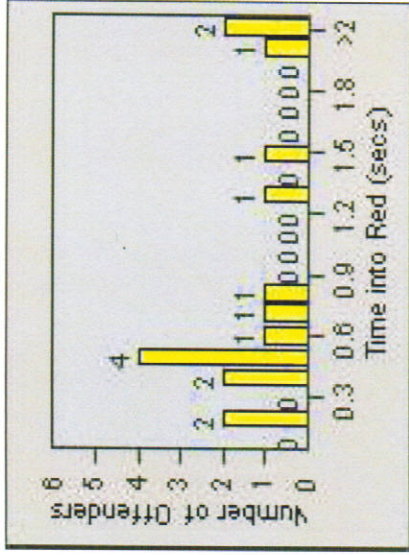

CONTRACT: Montebello **LOCATION:** MON-MOPA-01 N. Montebello Blvd
DATE FROM: 1/Jul/2009 **DATE TO:** 31/Jul/2009

LANE 4

LANE TOTAL

Redflex Redlight Offender Statistics

CONTRACT: Montebello **LOCATION:** MON-MOPA-01 N. Montebello Blvd
DATE FROM: 1/Jul/2009 **DATE TO:** 31/Jul/2009

Redflex Redlight Offender Statistics

CONTRACT: Montebello **LOCATION:** MON-MOPA-01 N. Montebello Blvd
DATE FROM: 1/Apr/2010 **DATE TO:** 30/Apr/2010

LANE 1

LANE 2

LANE 3

Redflex Redlight Offender Statistics