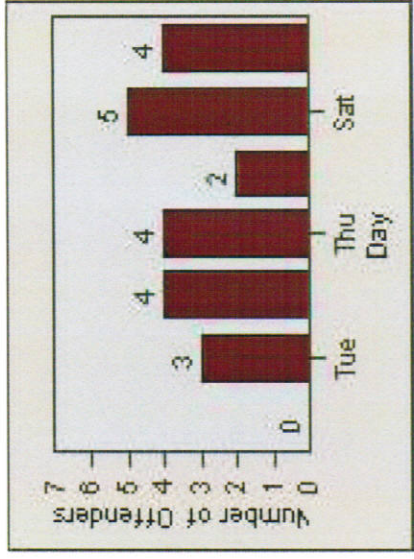

Redflex Redlight Offender Statistics

CONTRACT: Montebello **LOCATION:** MON-MOPA-01 N. Montebello Blvd
DATE FROM: 1/Jul/2009 **DATE TO:** 31/Jul/2009

LANE 1

LANE 2

LANE 3

Redflex Redlight Offender Statistics

CONTRACT: Montebello **LOCATION:** MON-MOPA-01 N. Montebello Blvd
DATE FROM: 1/Jul/2009 **DATE TO:** 31/Jul/2009

LANE 4

LANE TOTAL

Redflex Redlight Offender Statistics

CONTRACT: Montebello **LOCATION:** MON-MOPA-01 N. Montebello Blvd
DATE FROM: 1/Jul/2009 **DATE TO:** 31/Jul/2009

Redflex Redlight Offender Statistics

CONTRACT: Montebello **LOCATION:** MON-MOPA-01 N. Montebello Blvd
DATE FROM: 1/Apr/2010 **DATE TO:** 30/Apr/2010

LANE 1

LANE 2

LANE 3

Redflex Redlight Offender Statistics