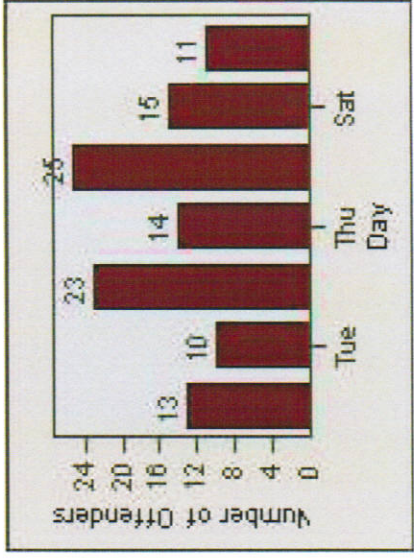

Redflex Redlight Offender Statistics

CONTRACT: Montebello **LOCATION:** MON-MOPA-01 N. Montebello Blvd
DATE FROM: 1/Jul/2009 **DATE TO:** 31/Jul/2009

LANE 1

LANE 2

LANE 3

Redflex Redlight Offender Statistics

CONTRACT: Montebello **LOCATION:** MON-MOPA-01 N. Montebello Blvd
DATE FROM: 1/Jul/2009 **DATE TO:** 31/Jul/2009

LANE 4

LANE TOTAL

Redflex Redlight Offender Statistics

CONTRACT: Montebello **LOCATION:** MON-MOPA-01 N. Montebello Blvd
DATE FROM: 1/Jul/2009 **DATE TO:** 31/Jul/2009

Redflex Redlight Offender Statistics

CONTRACT: Montebello **LOCATION:** MON-MOPA-01 N. Montebello Blvd
DATE FROM: 1/Apr/2010 **DATE TO:** 30/Apr/2010

LANE 1

LANE 2

LANE 3

Redflex Redlight Offender Statistics