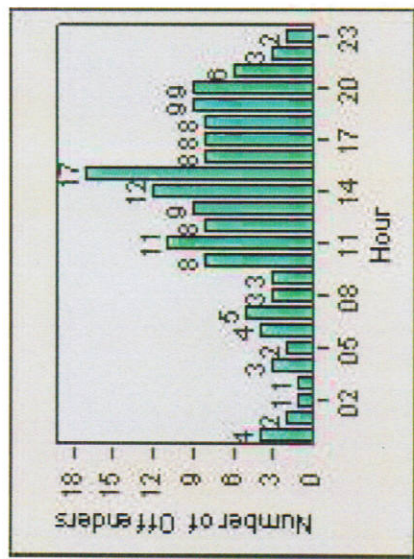

Redflex Redlight Offender Statistics

CONTRACT: Montebello **LOCATION:** MON-MOPA-01 N. Montebello Blvd
DATE FROM: 1/Jul/2009 **DATE TO:** 31/Jul/2009

LANE 1

LANE 2

LANE 3

Redflex Redlight Offender Statistics

CONTRACT: Montebello **LOCATION:** MON-MOPA-01 N. Montebello Blvd
DATE FROM: 1/Jul/2009 **DATE TO:** 31/Jul/2009

LANE 4

LANE TOTAL

Redflex Redlight Offender Statistics

CONTRACT: Montebello **LOCATION:** MON-MOPA-01 N. Montebello Blvd
DATE FROM: 1/Jul/2009 **DATE TO:** 31/Jul/2009

Redflex Redlight Offender Statistics

CONTRACT: Montebello **LOCATION:** MON-MOPA-01 N. Montebello Blvd
DATE FROM: 1/Apr/2010 **DATE TO:** 30/Apr/2010

LANE 1

LANE 2

LANE 3

Redflex Redlight Offender Statistics

CONTRACT: Montebello **LOCATION:** MON-MOPA-01 N. Montebello Blvd
DATE FROM: 1/Apr/2010 **DATE TO:** 30/Apr/2010

LANE 4

LANE TOTAL

Redflex Redlight Offender Statistics

CONTRACT: Montebello **LOCATION:** MON-MOPA-01 N. Montebello Blvd
DATE FROM: 1/Apr/2010 **DATE TO:** 30/Apr/2010