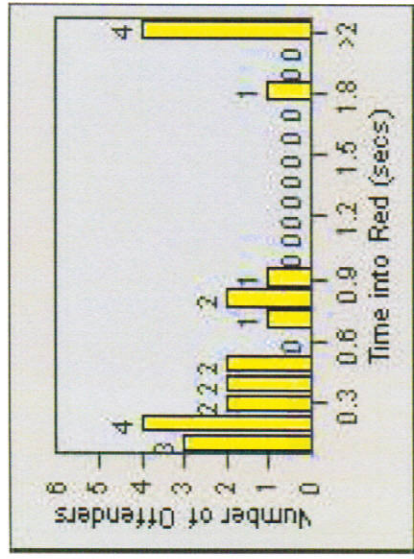

Redflex Redlight Offender Statistics

CONTRACT: Montebello **LOCATION:** MON-MOPA-01 N. Montebello Blvd
DATE FROM: 1/Jul/2009 **DATE TO:** 31/Jul/2009

LANE 1

LANE 2

LANE 3

Redflex Redlight Offender Statistics

CONTRACT: Montebello **LOCATION:** MON-MOPA-01 N. Montebello Blvd
DATE FROM: 1/Jul/2009 **DATE TO:** 31/Jul/2009

LANE 4

LANE TOTAL

Redflex Redlight Offender Statistics

CONTRACT: Montebello **LOCATION:** MON-MOPA-01 N. Montebello Blvd
DATE FROM: 1/Jul/2009 **DATE TO:** 31/Jul/2009