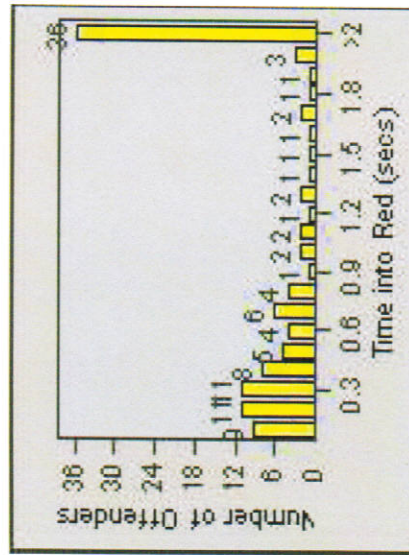

Redflex Redlight Offender Statistics

CONTRACT: Montebello **LOCATION:** MON-MOPA-01 N. Montebello Blvd
DATE FROM: 1/Apr/2010 **DATE TO:** 30/Apr/2010

LANE 1

LANE 2

LANE 3

Redflex Redlight Offender Statistics

CONTRACT: Montebello **LOCATION:** MON-MOPA-01 N. Montebello Blvd
DATE FROM: 1/Apr/2010 **DATE TO:** 30/Apr/2010

LANE 4

LANE TOTAL

Redflex Redlight Offender Statistics

CONTRACT: Montebello **LOCATION:** MON-MOPA-01 N. Montebello Blvd
DATE FROM: 1/Apr/2010 **DATE TO:** 30/Apr/2010