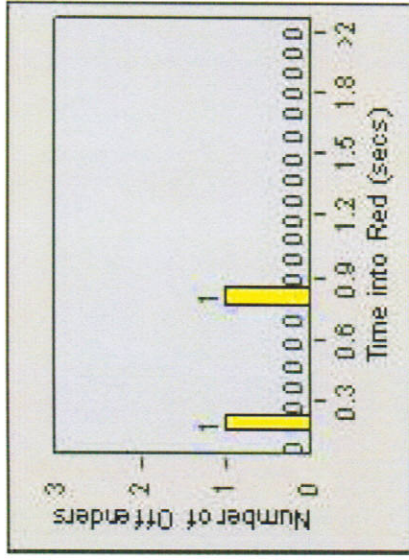

Redflex Redlight Offender Statistics

CONTRACT: Montebello **LOCATION:** MON-MOPA-01 N. Montebello Blvd
DATE FROM: 1/Apr/2010 **DATE TO:** 30/Apr/2010

LANE 1

LANE 2

LANE 3

Redflex Redlight Offender Statistics

CONTRACT: Montebello **LOCATION:** MON-MOPA-01 N. Montebello Blvd
DATE FROM: 1/Apr/2010 **DATE TO:** 30/Apr/2010

LANE 4

LANE TOTAL

Redflex Redlight Offender Statistics

CONTRACT: Montebello **LOCATION:** MON-MOPA-01 N. Montebello Blvd
DATE FROM: 1/Apr/2010 **DATE TO:** 30/Apr/2010