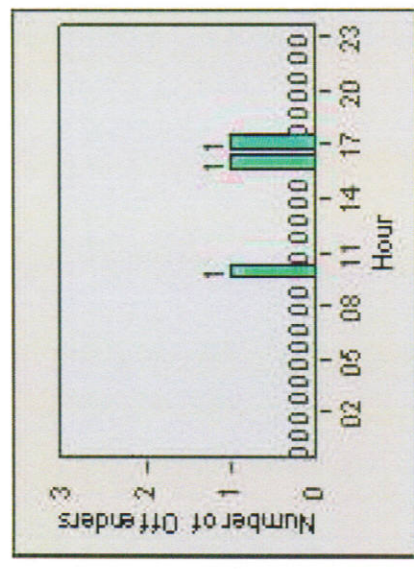

Redflex Redlight Offender Statistics

CONTRACT: Montebello **LOCATION:** MON-MOPA-01 N. Montebello Blvd
DATE FROM: 1/Jul/2009 **DATE TO:** 31/Jul/2009

LANE 1

LANE 2

LANE 3

Redflex Redlight Offender Statistics

CONTRACT: Montebello **LOCATION:** MON-MOPA-01 N. Montebello Blvd
DATE FROM: 1/Jul/2009 **DATE TO:** 31/Jul/2009

LANE 4

LANE TOTAL

Redflex Redlight Offender Statistics

CONTRACT: Montebello **LOCATION:** MON-MOPA-01 N. Montebello Blvd
DATE FROM: 1/Jul/2009 **DATE TO:** 31/Jul/2009

Redflex Redlight Offender Statistics

CONTRACT: Montebello **LOCATION:** MON-MOPA-01 N. Montebello Blvd
DATE FROM: 1/Apr/2010 **DATE TO:** 30/Apr/2010

LANE 1

LANE 2

LANE 3

Redflex Redlight Offender Statistics