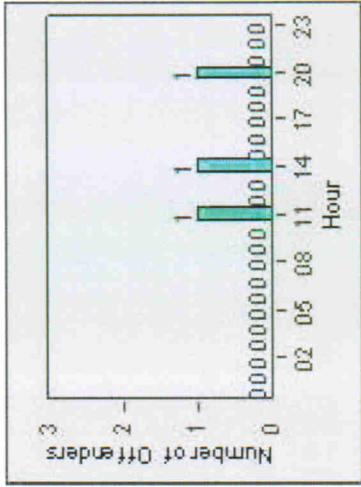

Redflex Redlight Offender Statistics

CONTRACT: Montebello **LOCATION:** MON-MOPA-01 N. Montebello Blvd
DATE FROM: 01-Oct-2011 **DATE TO:** 31-Oct-2011

LANE 1

LANE 2

LANE 3

Redflex Redlight Offender Statistics

CONTRACT: Montebello **LOCATION:** MON-MOPA-01 N. Montebello Blvd
DATE FROM: 01-Oct-2011 **DATE TO:** 31-Oct-2011

LANE 4

LANE TOTAL

Redflex Redlight Offender Statistics

CONTRACT: Montebello **LOCATION:** MON-MOPA-01 N. Montebello Blvd
DATE FROM: 01-Oct-2011 **DATE TO:** 31-Oct-2011