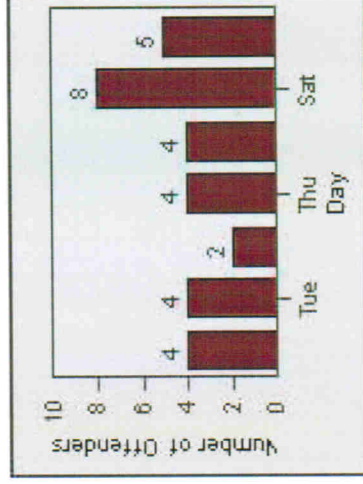

Redflex Redlight Offender Statistics

CONTRACT: Montebello **LOCATION:** MON-MOPA-01 N. Montebello Blvd
DATE FROM: 01-Oct-2011 **DATE TO:** 31-Oct-2011

LANE 1

LANE 2

LANE 3

Redflex Redlight Offender Statistics

CONTRACT: Montebello **LOCATION:** MON-MOPA-01 N. Montebello Blvd
DATE FROM: 01-Oct-2011 **DATE TO:** 31-Oct-2011

LANE 4

LANE TOTAL

Redflex Redlight Offender Statistics

CONTRACT: Montebello **LOCATION:** MON-MOPA-01 N. Montebello Blvd
DATE FROM: 01-Oct-2011 **DATE TO:** 31-Oct-2011