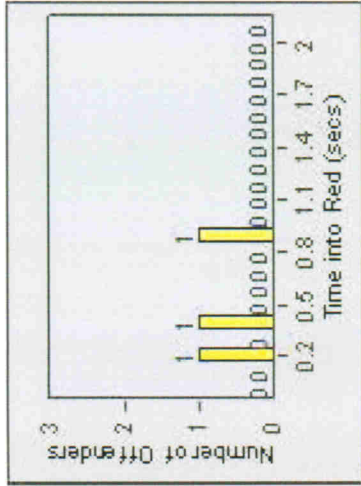

Redflex Redlight Offender Statistics

CONTRACT: Montebello **LOCATION:** MON-MOPA-01 N. Montebello Blvd
DATE FROM: 01-Oct-2011 **DATE TO:** 31-Oct-2011

LANE 1

LANE 2

LANE 3

Redflex Redlight Offender Statistics

CONTRACT: Montebello **LOCATION:** MON-MOPA-01 N. Montebello Blvd
DATE FROM: 01-Oct-2011 **DATE TO:** 31-Oct-2011

LANE 4

LANE TOTAL

Redflex Redlight Offender Statistics

CONTRACT: Montebello **LOCATION:** MON-MOPA-01 N. Montebello Blvd
DATE FROM: 01-Oct-2011 **DATE TO:** 31-Oct-2011