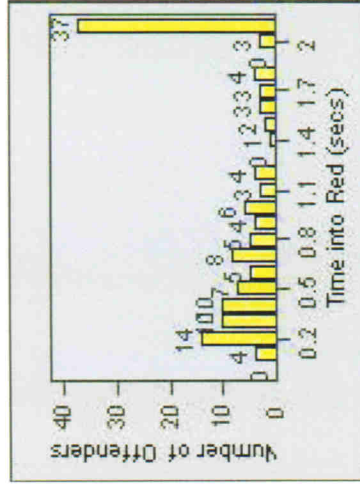

Redflex Redlight Offender Statistics

CONTRACT: Montebello **LOCATION:** MON-MOPA-01 N. Montebello Blvd
DATE FROM: 01-Oct-2011 **DATE TO:** 31-Oct-2011

LANE 1

LANE 2

LANE 3

Redflex Redlight Offender Statistics

CONTRACT: Montebello **LOCATION:** MON-MOPA-01 N. Montebello Blvd
DATE FROM: 01-Oct-2011 **DATE TO:** 31-Oct-2011

LANE 4

LANE TOTAL

Redflex Redlight Offender Statistics

CONTRACT: Montebello **LOCATION:** MON-MOPA-01 N. Montebello Blvd
DATE FROM: 01-Oct-2011 **DATE TO:** 31-Oct-2011