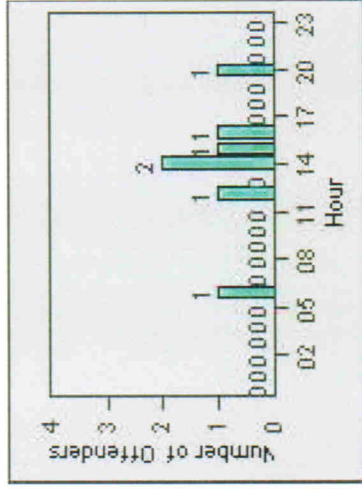

Redflex Redlight Offender Statistics

CONTRACT: Montebello **LOCATION:** MON-MOPA-01 N. Montebello Blvd
DATE FROM: 01-Oct-2011 **DATE TO:** 31-Oct-2011

LANE 1

LANE 2

LANE 3

Redflex Redlight Offender Statistics

CONTRACT: Montebello **LOCATION:** MON-MOPA-01 N. Montebello Blvd
DATE FROM: 01-Oct-2011 **DATE TO:** 31-Oct-2011

LANE 4

LANE TOTAL

Redflex Redlight Offender Statistics

CONTRACT: Montebello **LOCATION:** MON-MOPA-01 N. Montebello Blvd
DATE FROM: 01-Oct-2011 **DATE TO:** 31-Oct-2011