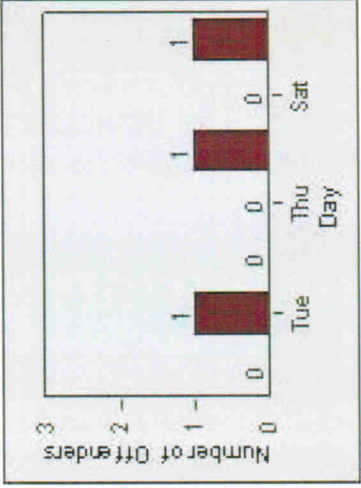

Redflex Redlight Offender Statistics

CONTRACT: Montebello **LOCATION:** MON-MOPA-01 N. Montebello Blvd
DATE FROM: 01-Oct-2011 **DATE TO:** 31-Oct-2011

LANE 1

LANE 2

LANE 3

Redflex Redlight Offender Statistics

CONTRACT: Montebello **LOCATION:** MON-MOPA-01 N. Montebello Blvd
DATE FROM: 01-Oct-2011 **DATE TO:** 31-Oct-2011

LANE 4

LANE TOTAL

Redflex Redlight Offender Statistics

CONTRACT: Montebello **LOCATION:** MON-MOPA-01 N. Montebello Blvd
DATE FROM: 01-Oct-2011 **DATE TO:** 31-Oct-2011