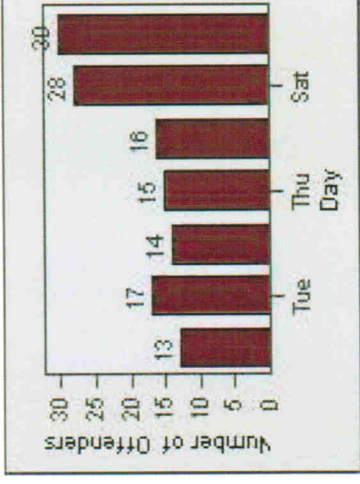

Redflex Redlight Offender Statistics

CONTRACT: Montebello **LOCATION:** MON-MOPA-01 N. Montebello Blvd
DATE FROM: 01-Oct-2011 **DATE TO:** 31-Oct-2011

LANE 1

LANE 2

LANE 3

Redflex Redlight Offender Statistics

CONTRACT: Montebello **LOCATION:** MON-MOPA-01 N. Montebello Blvd
DATE FROM: 01-Oct-2011 **DATE TO:** 31-Oct-2011

LANE 4

LANE TOTAL

Redflex Redlight Offender Statistics

CONTRACT: Montebello **LOCATION:** MON-MOPA-01 N. Montebello Blvd
DATE FROM: 01-Oct-2011 **DATE TO:** 31-Oct-2011