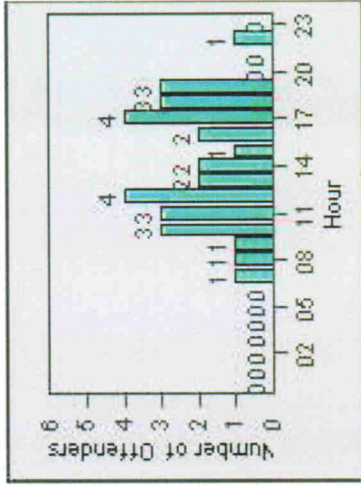

Redflex Redlight Offender Statistics

CONTRACT: Montebello **LOCATION:** MON-MOPA-01 N. Montebello Blvd
DATE FROM: 01-Oct-2011 **DATE TO:** 31-Oct-2011

LANE 1

LANE 2

LANE 3

Redflex Redlight Offender Statistics

CONTRACT: Montebello **LOCATION:** MON-MOPA-01 N. Montebello Blvd
DATE FROM: 01-Oct-2011 **DATE TO:** 31-Oct-2011

LANE 4

LANE TOTAL

Redflex Redlight Offender Statistics

CONTRACT: Montebello **LOCATION:** MON-MOPA-01 N. Montebello Blvd
DATE FROM: 01-Oct-2011 **DATE TO:** 31-Oct-2011