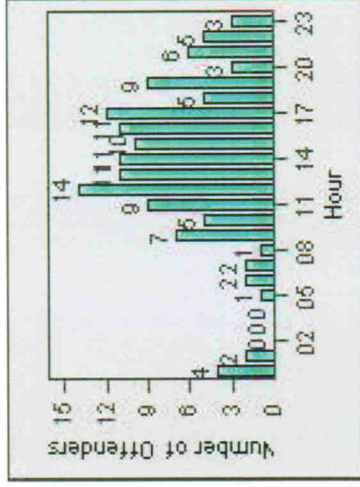

Redflex Redlight Offender Statistics

CONTRACT: Montebello **LOCATION:** MON-MOPA-01 N. Montebello Blvd
DATE FROM: 01-Oct-2011 **DATE TO:** 31-Oct-2011

LANE 1

LANE 2

LANE 3

Redflex Redlight Offender Statistics

CONTRACT: Montebello **LOCATION:** MON-MOPA-01 N. Montebello Blvd
DATE FROM: 01-Oct-2011 **DATE TO:** 31-Oct-2011

LANE 4

LANE TOTAL

Redflex Redlight Offender Statistics

CONTRACT: Montebello **LOCATION:** MON-MOPA-01 N. Montebello Blvd
DATE FROM: 01-Oct-2011 **DATE TO:** 31-Oct-2011