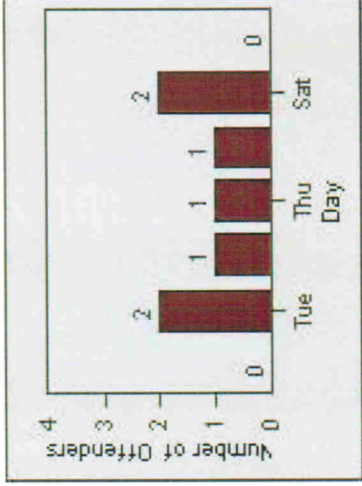

Redflex Redlight Offender Statistics

CONTRACT: Montebello **LOCATION:** MON-MOPA-01 N. Montebello Blvd
DATE FROM: 01-Oct-2011 **DATE TO:** 31-Oct-2011

LANE 1

LANE 2

LANE 3

Redflex Redlight Offender Statistics

CONTRACT: Montebello **LOCATION:** MON-MOPA-01 N. Montebello Blvd
DATE FROM: 01-Oct-2011 **DATE TO:** 31-Oct-2011

LANE 4

LANE TOTAL

Redflex Redlight Offender Statistics

CONTRACT: Montebello **LOCATION:** MON-MOPA-01 N. Montebello Blvd
DATE FROM: 01-Oct-2011 **DATE TO:** 31-Oct-2011