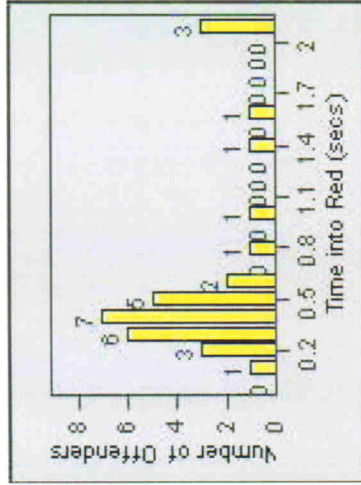

Redflex Redlight Offender Statistics

CONTRACT: Montebello **LOCATION:** MON-MOPA-01 N. Montebello Blvd
DATE FROM: 01-Oct-2011 **DATE TO:** 31-Oct-2011

LANE 1

LANE 2

LANE 3

Redflex Redlight Offender Statistics

CONTRACT: Montebello **LOCATION:** MON-MOPA-01 N. Montebello Blvd
DATE FROM: 01-Oct-2011 **DATE TO:** 31-Oct-2011

LANE 4

LANE TOTAL

Redflex Redlight Offender Statistics

CONTRACT: Montebello **LOCATION:** MON-MOPA-01 N. Montebello Blvd
DATE FROM: 01-Oct-2011 **DATE TO:** 31-Oct-2011