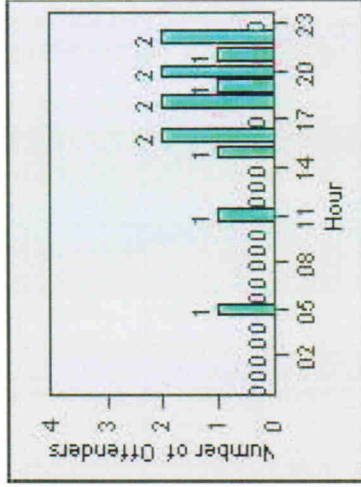

Redflex Redlight Offender Statistics

CONTRACT: Montebello **LOCATION:** MON-MOWH-01 Montebello Blvd and Whittier Blvd
DATE FROM: 01-Oct-2011 **DATE TO:** 31-Oct-2011

LANE 1

LANE 2

LANE 3

Redflex Redlight Offender Statistics

CONTRACT: Montebello **LOCATION:** MON-MOWH-01 Montebello Blvd and Whittier Blvd
DATE FROM: 01-Oct-2011 **DATE TO:** 31-Oct-2011

LANE 4

LANE TOTAL

Redflex Redlight Offender Statistics

CONTRACT: Montebello **LOCATION:** MON-MOWH-01 Montebello Blvd and Whittier Blvd
DATE FROM: 01-Oct-2011 **DATE TO:** 31-Oct-2011