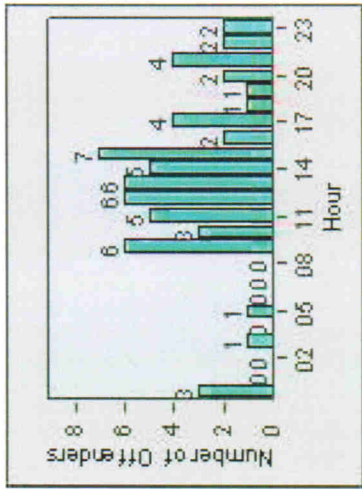

Redflex Redlight Offender Statistics

CONTRACT: Montebello **LOCATION:** MON-MOWH-01 Montebello Blvd and Whittier Blvd
DATE FROM: 01-Oct-2011 **DATE TO:** 31-Oct-2011

LANE 1

LANE 2

LANE 3

Redflex Redlight Offender Statistics

CONTRACT: Montebello **LOCATION:** MON-MOWH-01 Montebello Blvd and Whittier Blvd
DATE FROM: 01-Oct-2011 **DATE TO:** 31-Oct-2011

LANE 4

LANE TOTAL

Redflex Redlight Offender Statistics

CONTRACT: Montebello **LOCATION:** MON-MOWH-01 Montebello Blvd and Whittier Blvd
DATE FROM: 01-Oct-2011 **DATE TO:** 31-Oct-2011