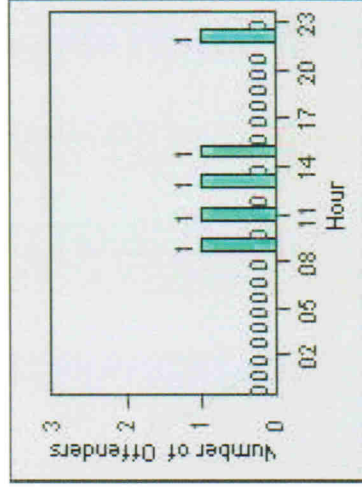

Redflex Redlight Offender Statistics

CONTRACT: Montebello **LOCATION:** MON-MOWH-01 Montebello Blvd and Whittier Blvd
DATE FROM: 01-Oct-2011 **DATE TO:** 31-Oct-2011

LANE 1

LANE 2

LANE 3

Redflex Redlight Offender Statistics

CONTRACT: Montebello **LOCATION:** MON-MOWH-01 Montebello Blvd and Whittier Blvd
DATE FROM: 01-Oct-2011 **DATE TO:** 31-Oct-2011

LANE 4

LANE TOTAL

Redflex Redlight Offender Statistics

CONTRACT: Montebello **LOCATION:** MON-MOWH-01 Montebello Blvd and Whittier Blvd
DATE FROM: 01-Oct-2011 **DATE TO:** 31-Oct-2011