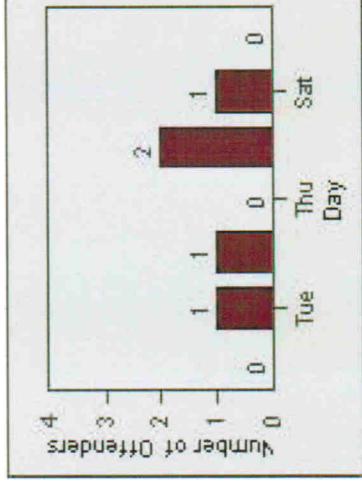

Redflex Redlight Offender Statistics

CONTRACT: Montebello **LOCATION:** MON-MOWH-01 Montebello Blvd and Whittier Blvd
DATE FROM: 01-Oct-2011 **DATE TO:** 31-Oct-2011

LANE 1

LANE 2

LANE 3

Redflex Redlight Offender Statistics

CONTRACT: Montebello **LOCATION:** MON-MOWH-01 Montebello Blvd and Whittier Blvd
DATE FROM: 01-Oct-2011 **DATE TO:** 31-Oct-2011

LANE 4

LANE TOTAL

Redflex Redlight Offender Statistics

CONTRACT: Montebello **LOCATION:** MON-MOWH-01 Montebello Blvd and Whittier Blvd
DATE FROM: 01-Oct-2011 **DATE TO:** 31-Oct-2011