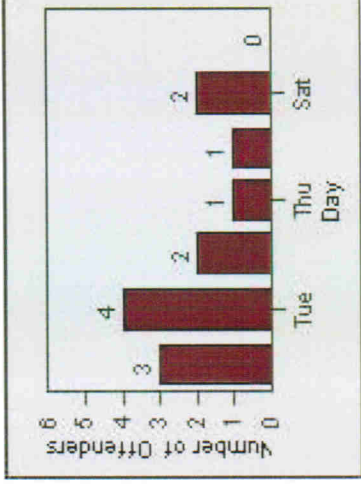

Redflex Redlight Offender Statistics

CONTRACT: Montebello **LOCATION:** MON-MOWH-01 Montebello Blvd and Whittier Blvd
DATE FROM: 01-Oct-2011 **DATE TO:** 31-Oct-2011

LANE 1

LANE 2

LANE 3

Redflex Redlight Offender Statistics

CONTRACT: Montebello **LOCATION:** MON-MOWH-01 Montebello Blvd and Whittier Blvd
DATE FROM: 01-Oct-2011 **DATE TO:** 31-Oct-2011

LANE 4

LANE TOTAL

Redflex Redlight Offender Statistics

CONTRACT: Montebello **LOCATION:** MON-MOWH-01 Montebello Blvd and Whittier Blvd
DATE FROM: 01-Oct-2011 **DATE TO:** 31-Oct-2011