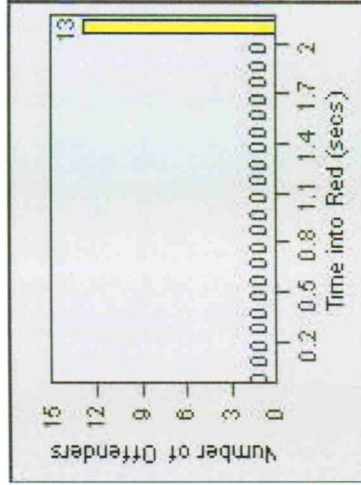

Redflex Redlight Offender Statistics

CONTRACT: Montebello **LOCATION:** MON-MOWH-01 Montebello Blvd and Whittier Blvd
DATE FROM: 01-Oct-2011 **DATE TO:** 31-Oct-2011

LANE 1

LANE 2

LANE 3

Redflex Redlight Offender Statistics

CONTRACT: Montebello **LOCATION:** MON-MOWH-01 Montebello Blvd and Whittier Blvd
DATE FROM: 01-Oct-2011 **DATE TO:** 31-Oct-2011

LANE 4

LANE TOTAL

Redflex Redlight Offender Statistics

CONTRACT: Montebello **LOCATION:** MON-MOWH-01 Montebello Blvd and Whittier Blvd
DATE FROM: 01-Oct-2011 **DATE TO:** 31-Oct-2011