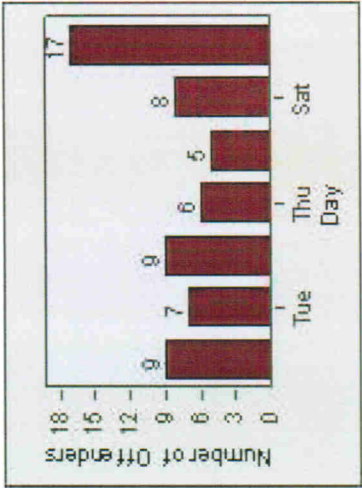

Redflex Redlight Offender Statistics

CONTRACT: Montebello **LOCATION:** MON-MOWH-01 Montebello Blvd and Whittier Blvd
DATE FROM: 01-Oct-2011 **DATE TO:** 31-Oct-2011

LANE 1

LANE 2

LANE 3

Redflex Redlight Offender Statistics

CONTRACT: Montebello **LOCATION:** MON-MOWH-01 Montebello Blvd and Whittier Blvd
DATE FROM: 01-Oct-2011 **DATE TO:** 31-Oct-2011

LANE 4

LANE TOTAL

Redflex Redlight Offender Statistics

CONTRACT: Montebello **LOCATION:** MON-MOWH-01 Montebello Blvd and Whittier Blvd
DATE FROM: 01-Oct-2011 **DATE TO:** 31-Oct-2011