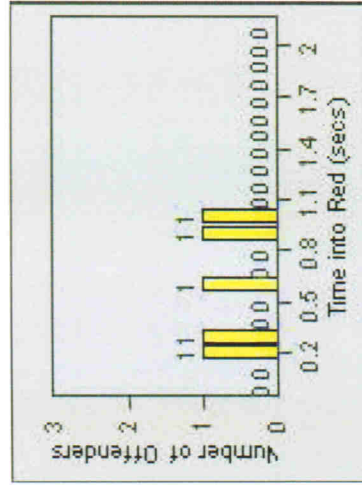

Redflex Redlight Offender Statistics

CONTRACT: Montebello **LOCATION:** MON-MOWH-01 Montebello Blvd and Whittier Blvd
DATE FROM: 01-Oct-2011 **DATE TO:** 31-Oct-2011

LANE 1

LANE 2

LANE 3

Redflex Redlight Offender Statistics

CONTRACT: Montebello **LOCATION:** MON-MOWH-01 Montebello Blvd and Whittier Blvd
DATE FROM: 01-Oct-2011 **DATE TO:** 31-Oct-2011

LANE 4

LANE TOTAL

Redflex Redlight Offender Statistics

CONTRACT: Montebello **LOCATION:** MON-MOWH-01 Montebello Blvd and Whittier Blvd
DATE FROM: 01-Oct-2011 **DATE TO:** 31-Oct-2011