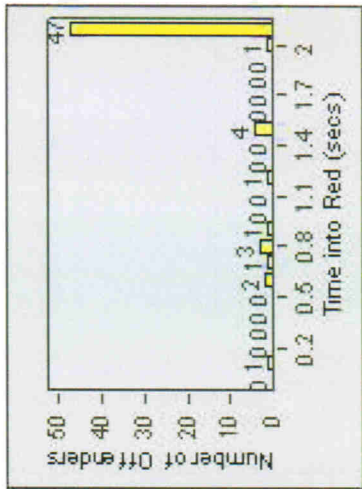

Redflex Redlight Offender Statistics

CONTRACT: Montebello **LOCATION:** MON-MOWH-01 Montebello Blvd and Whittier Blvd
DATE FROM: 01-Oct-2011 **DATE TO:** 31-Oct-2011

LANE 1

LANE 2

LANE 3

Redflex Redlight Offender Statistics

CONTRACT: Montebello **LOCATION:** MON-MOWH-01 Montebello Blvd and Whittier Blvd
DATE FROM: 01-Oct-2011 **DATE TO:** 31-Oct-2011

LANE 4

LANE TOTAL

Redflex Redlight Offender Statistics

CONTRACT: Montebello **LOCATION:** MON-MOWH-01 Montebello Blvd and Whittier Blvd
DATE FROM: 01-Oct-2011 **DATE TO:** 31-Oct-2011