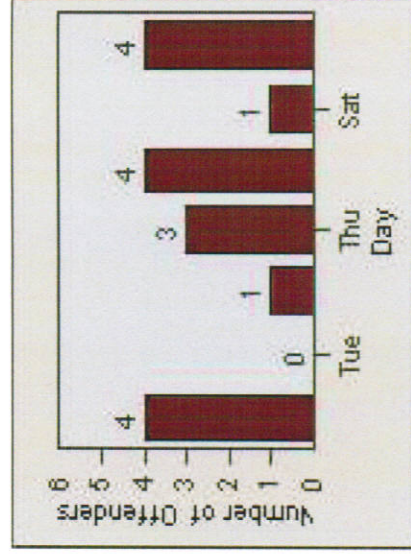

CONTRACT: Montebello **LOCATION:** MON-WAGR-01 Washington Blvd and Greenwood Ave
DATE FROM: 1/Jan/2009 **DATE TO:** 31/Jan/2009

LANE 4

LANE TOTAL

Redflex Redlight Offender Statistics

CONTRACT: Montebello **LOCATION:** MON-WAGR-01 Washington Blvd and Greenwood Ave
DATE FROM: 1/Jan/2009 **DATE TO:** 31/Jan/2009

Redflex Redlight Offender Statistics

REDFLEX
TRAFFIC SYSTEMS

CONTRACT: Montebello LOCATION: MON-WAGR-01 Washington Blvd and Greenwood Ave
 DATE FROM: 1/Jul/2009 DATE TO: 31/Jul/2009

LANE 1

LANE 2

LANE 3

Redflex Redlight Offender Statistics