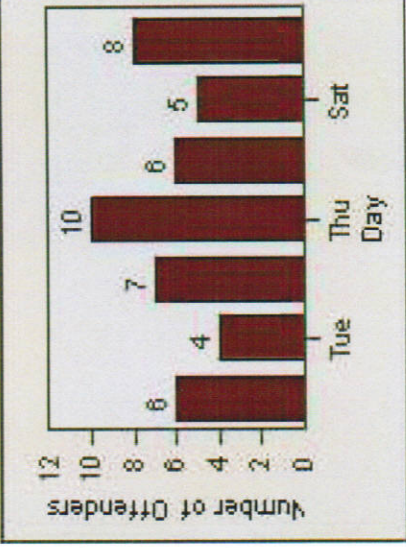

Redflex Redlight Offender Statistics

CONTRACT: Montebello **LOCATION:** MON-WAGR-01 Washington Blvd and Greenwood Ave
DATE FROM: 1/Jul/2007 **DATE TO:** 31/Jul/2007

LANE 1

LANE 2

LANE 3

Redflex Redlight Offender Statistics

CONTRACT: Montebello **LOCATION:** MON-WAGR-01 Washington Blvd and Greenwood Ave
DATE FROM: 1/Jul/2007 **DATE TO:** 31/Jul/2007

LANE 4

LANE TOTAL

Redflex Redlight Offender Statistics

CONTRACT: Montebello **LOCATION:** MON-WAGR-01 Washington Blvd and Greenwood Ave
DATE FROM: 1/Jul/2007 **DATE TO:** 31/Jul/2007

Redflex Redlight Offender Statistics

CONTRACT: Montebello **LOCATION:** MON-WAGR-01 Washington Blvd and Greenwood Ave
DATE FROM: 1/Jan/2009 **DATE TO:** 31/Jan/2009

LANE 1

LANE 2

LANE 3

Redflex Redlight Offender Statistics