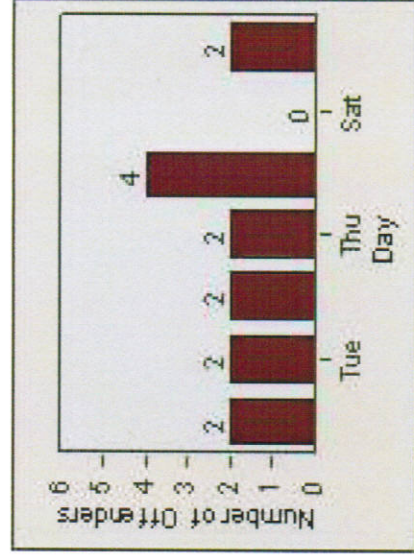

Redflex Redlight Offender Statistics

CONTRACT: Montebello **LOCATION:** MON-WAGR-01 Washington Blvd and Greenwood Ave
DATE FROM: 1/Apr/2010 **DATE TO:** 30/Apr/2010

LANE 1

LANE 2

LANE 3

Redflex Redlight Offender Statistics

CONTRACT: Montebello **LOCATION:** MON-WAGR-01 Washington Blvd and Greenwood Ave
DATE FROM: 1/Apr/2010 **DATE TO:** 30/Apr/2010

LANE 4

LANE TOTAL

Redflex Redlight Offender Statistics

CONTRACT: Montebello **LOCATION:** MON-WAGR-01 Washington Blvd and Greenwood Ave
DATE FROM: 1/Apr/2010 **DATE TO:** 30/Apr/2010