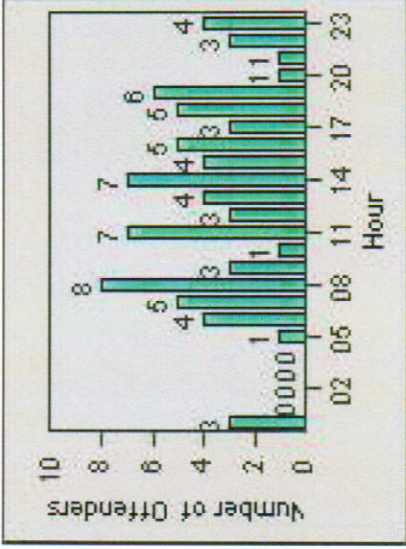

Redflex Redlight Offender Statistics

CONTRACT: Montebello **LOCATION:** MON-WAGR-01 Washington Blvd and Greenwood Ave
DATE FROM: 1/Jul/2007 **DATE TO:** 31/Jul/2007

LANE 1

LANE 2

LANE 3

Redflex Redlight Offender Statistics

CONTRACT: Montebello **LOCATION:** MON-WAGR-01 Washington Blvd and Greenwood Ave
DATE FROM: 1/Jul/2007 **DATE TO:** 31/Jul/2007

LANE 4

LANE TOTAL

Redflex Redlight Offender Statistics

CONTRACT: Montebello **LOCATION:** MON-WAGR-01 Washington Blvd and Greenwood Ave
DATE FROM: 1/Jul/2007 **DATE TO:** 31/Jul/2007

Redflex Redlight Offender Statistics

CONTRACT: Montebello **LOCATION:** MON-WAGR-01 Washington Blvd and Greenwood Ave
DATE FROM: 1/Jan/2009 **DATE TO:** 31/Jan/2009

LANE 1

LANE 2

LANE 3

Redflex Redlight Offender Statistics