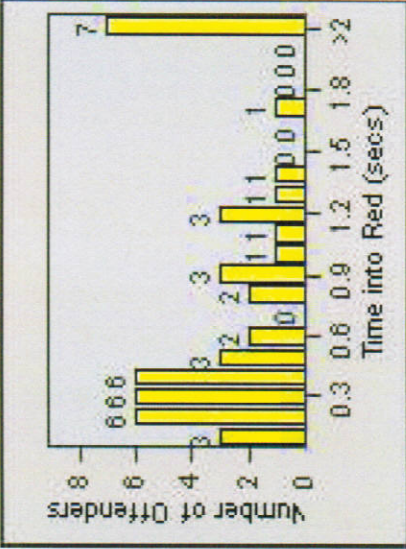

Redflex Redlight Offender Statistics

CONTRACT: Montebello **LOCATION:** MON-WAGR-01 Washington Blvd and Greenwood Ave
DATE FROM: 1/Jul/2007 **DATE TO:** 31/Jul/2007

LANE 1

LANE 2

LANE 3

Redflex Redlight Offender Statistics

CONTRACT: Montebello **LOCATION:** MON-WAGR-01 Washington Blvd and Greenwood Ave
DATE FROM: 1/Jul/2007 **DATE TO:** 31/Jul/2007

LANE 4

LANE TOTAL

Redflex Redlight Offender Statistics

CONTRACT: Montebello **LOCATION:** MON-WAGR-01 Washington Blvd and Greenwood Ave
DATE FROM: 1/Jul/2007 **DATE TO:** 31/Jul/2007