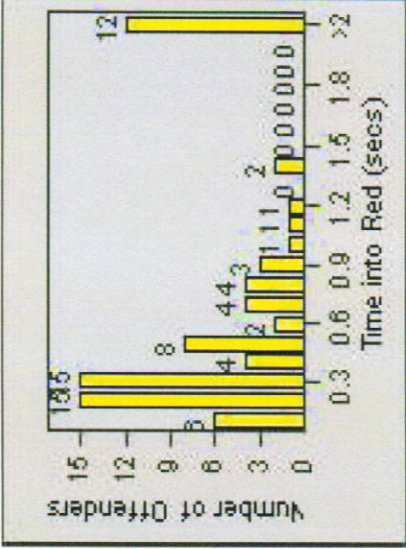

Redflex Redlight Offender Statistics

CONTRACT: Montebello **LOCATION:** MON-WAGR-01 Washington Blvd and Greenwood Ave
DATE FROM: 1/Jul/2007 **DATE TO:** 31/Jul/2007

LANE 1

LANE 2

LANE 3

Redflex Redlight Offender Statistics

CONTRACT: Montebello **LOCATION:** MON-WAGR-01 Washington Blvd and Greenwood Ave
DATE FROM: 1/Jul/2007 **DATE TO:** 31/Jul/2007

LANE 4

LANE TOTAL

Redflex Redlight Offender Statistics

CONTRACT: Montebello **LOCATION:** MON-WAGR-01 Washington Blvd and Greenwood Ave
DATE FROM: 1/Jul/2007 **DATE TO:** 31/Jul/2007

Redflex Redlight Offender Statistics

CONTRACT: Montebello **LOCATION:** MON-WAGR-01 Washington Blvd and Greenwood Ave
DATE FROM: 1/Jan/2009 **DATE TO:** 31/Jan/2009

LANE 1

LANE 2

LANE 3

Redflex Redlight Offender Statistics