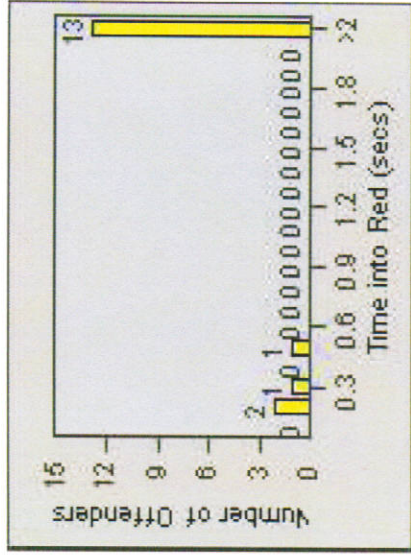

Redflex Redlight Offender Statistics

CONTRACT: Montebello **LOCATION:** MON-WAGR-01 Washington Blvd and Greenwood Ave
DATE FROM: 1/Jan/2009 **DATE TO:** 31/Jan/2009

LANE 1

LANE 2

LANE 3

Redflex Redlight Offender Statistics

CONTRACT: Montebello **LOCATION:** MON-WAGR-01 Washington Blvd and Greenwood Ave
DATE FROM: 1/Jan/2009 **DATE TO:** 31/Jan/2009

LANE 4

LANE TOTAL

Redflex Redlight Offender Statistics

CONTRACT: Montebello **LOCATION:** MON-WAGR-01 Washington Blvd and Greenwood Ave
DATE FROM: 1/Jan/2009 **DATE TO:** 31/Jan/2009

Redflex Redlight Offender Statistics

REDFLEX
TRAFFIC SYSTEMS

CONTRACT: Montebello LOCATION: MON-WAGR-01 Washington Blvd and Greenwood Ave
 DATE FROM: 1/Jul/2009 DATE TO: 31/Jul/2009

LANE 1

LANE 2

LANE 3

Redflex Redlight Offender Statistics