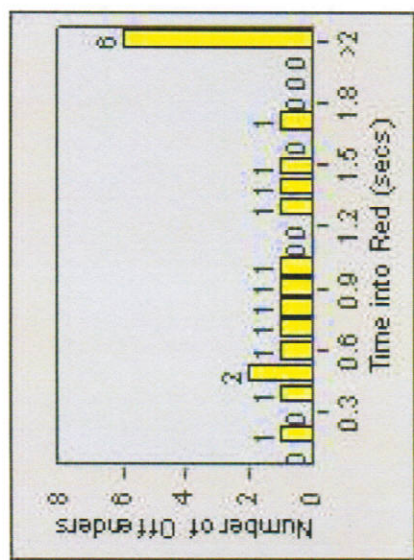

Redflex Redlight Offender Statistics

CONTRACT: Montebello   **LOCATION:** MON-WAGR-01 Washington Blvd and Greenwood Ave
DATE FROM: 1/Jan/2009   **DATE TO:** 31/Jan/2009