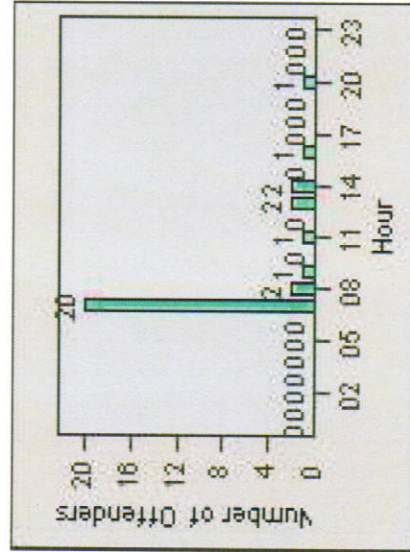

Redflex Redlight Offender Statistics

CONTRACT: Montebello **LOCATION:** MON-WAGR-01 Washington Blvd and Greenwood Ave
DATE FROM: 1/Jul/2007 **DATE TO:** 31/Jul/2007

LANE 1

LANE 2

LANE 3

Redflex Redlight Offender Statistics

CONTRACT: Montebello **LOCATION:** MON-WAGR-01 Washington Blvd and Greenwood Ave
DATE FROM: 1/Jul/2007 **DATE TO:** 31/Jul/2007

LANE 4

LANE TOTAL

Redflex Redlight Offender Statistics

CONTRACT: Montebello **LOCATION:** MON-WAGR-01 Washington Blvd and Greenwood Ave
DATE FROM: 1/Jul/2007 **DATE TO:** 31/Jul/2007

Redflex Redlight Offender Statistics

CONTRACT: Montebello **LOCATION:** MON-WAGR-01 Washington Blvd and Greenwood Ave
DATE FROM: 1/Jan/2009 **DATE TO:** 31/Jan/2009

LANE 1

LANE 2

LANE 3

Redflex Redlight Offender Statistics