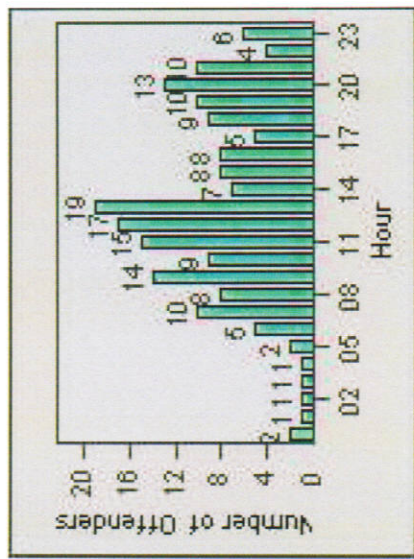

Redflex Redlight Offender Statistics

CONTRACT: Montebello **LOCATION:** MON-WAGR-01 Washington Blvd and Greenwood Ave
DATE FROM: 1/Jan/2009 **DATE TO:** 31/Jan/2009

LANE 1

LANE 2

LANE 3

Redflex Redlight Offender Statistics

CONTRACT: Montebello **LOCATION:** MON-WAGR-01 Washington Blvd and Greenwood Ave
DATE FROM: 1/Jan/2009 **DATE TO:** 31/Jan/2009

LANE 4

LANE TOTAL

Redflex Redlight Offender Statistics

CONTRACT: Montebello **LOCATION:** MON-WAGR-01 Washington Blvd and Greenwood Ave
DATE FROM: 1/Jan/2009 **DATE TO:** 31/Jan/2009