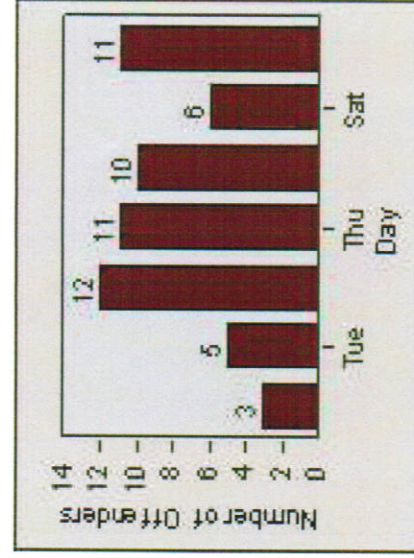

Redflex Redlight Offender Statistics

CONTRACT: Montebello **LOCATION:** MON-WAGR-01 Washington Blvd and Greenwood Ave
DATE FROM: 1/Jul/2007 **DATE TO:** 31/Jul/2007

LANE 1

LANE 2

LANE 3

Redflex Redlight Offender Statistics

CONTRACT: Montebello **LOCATION:** MON-WAGR-01 Washington Blvd and Greenwood Ave
DATE FROM: 1/Jul/2007 **DATE TO:** 31/Jul/2007

LANE 4

LANE TOTAL

Redflex Redlight Offender Statistics

CONTRACT: Montebello **LOCATION:** MON-WAGR-01 Washington Blvd and Greenwood Ave
DATE FROM: 1/Jul/2007 **DATE TO:** 31/Jul/2007

Redflex Redlight Offender Statistics

CONTRACT: Montebello **LOCATION:** MON-WAGR-01 Washington Blvd and Greenwood Ave
DATE FROM: 1/Jan/2009 **DATE TO:** 31/Jan/2009

LANE 1

LANE 2

LANE 3

Redflex Redlight Offender Statistics