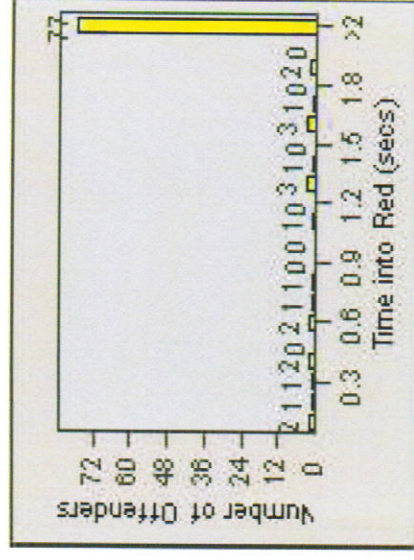

Redflex Redlight Offender Statistics

CONTRACT: Montebello **LOCATION:** MON-WAGR-01 Washington Blvd and Greenwood Ave
DATE FROM: 1/Apr/2010 **DATE TO:** 30/Apr/2010

LANE 1

LANE 2

LANE 3

Redflex Redlight Offender Statistics

CONTRACT: Montebello **LOCATION:** MON-WAGR-01 Washington Blvd and Greenwood Ave
DATE FROM: 1/Apr/2010 **DATE TO:** 30/Apr/2010

LANE 4

LANE TOTAL

Redflex Redlight Offender Statistics

CONTRACT: Montebello **LOCATION:** MON-WAGR-01 Washington Blvd and Greenwood Ave
DATE FROM: 1/Apr/2010 **DATE TO:** 30/Apr/2010