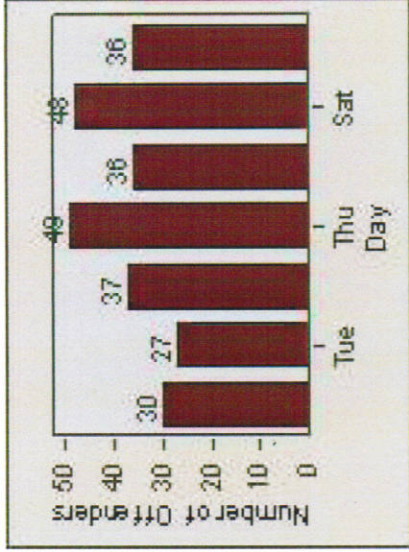

CONTRACT: Montebello **LOCATION:** MON-WAGR-01 Washington Blvd and Greenwood Ave
DATE FROM: 1/Jan/2009 **DATE TO:** 31/Jan/2009

LANE 4

LANE TOTAL

Redflex Redlight Offender Statistics

CONTRACT: Montebello **LOCATION:** MON-WAGR-01 Washington Blvd and Greenwood Ave
DATE FROM: 1/Jan/2009 **DATE TO:** 31/Jan/2009

Redflex Redlight Offender Statistics

REDFLEX
TRAFFIC SYSTEMS

CONTRACT: Montebello LOCATION: MON-WAGR-01 Washington Blvd and Greenwood Ave
 DATE FROM: 1/Jul/2009 DATE TO: 31/Jul/2009

LANE 1

LANE 2

LANE 3

Redflex Redlight Offender Statistics