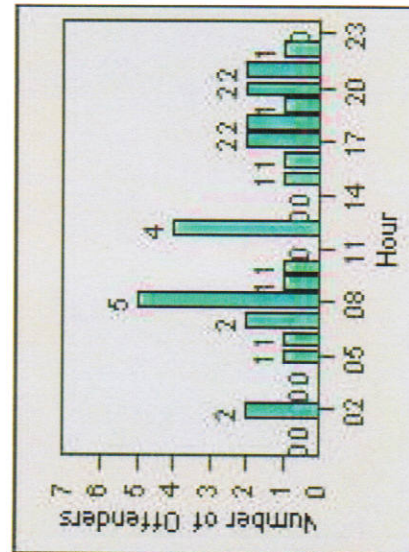

Redflex Redlight Offender Statistics

CONTRACT: Montebello **LOCATION:** MON-WAGR-01 Washington Blvd and Greenwood Ave
DATE FROM: 1/Jan/2009 **DATE TO:** 31/Jan/2009

LANE 1

LANE 2

LANE 3

Redflex Redlight Offender Statistics

CONTRACT: Montebello **LOCATION:** MON-WAGR-01 Washington Blvd and Greenwood Ave
DATE FROM: 1/Jan/2009 **DATE TO:** 31/Jan/2009

LANE 4

LANE TOTAL

Redflex Redlight Offender Statistics

CONTRACT: Montebello **LOCATION:** MON-WAGR-01 Washington Blvd and Greenwood Ave
DATE FROM: 1/Jan/2009 **DATE TO:** 31/Jan/2009