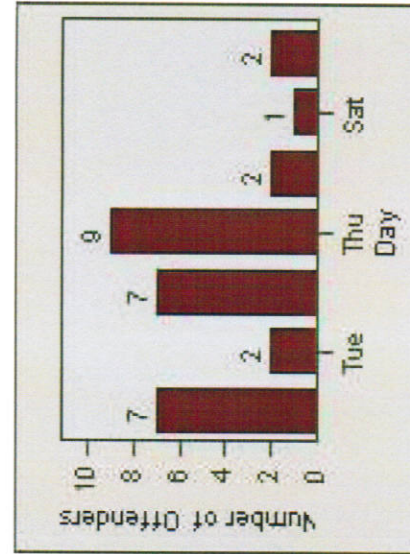

Redflex Redlight Offender Statistics

CONTRACT: Montebello **LOCATION:** MON-WAGR-01 Washington Blvd and Greenwood Ave
DATE FROM: 1/Jul/2007 **DATE TO:** 31/Jul/2007

LANE 1

LANE 2

LANE 3

Redflex Redlight Offender Statistics

CONTRACT: Montebello **LOCATION:** MON-WAGR-01 Washington Blvd and Greenwood Ave
DATE FROM: 1/Jul/2007 **DATE TO:** 31/Jul/2007

LANE 4

LANE TOTAL

Redflex Redlight Offender Statistics

CONTRACT: Montebello **LOCATION:** MON-WAGR-01 Washington Blvd and Greenwood Ave
DATE FROM: 1/Jul/2007 **DATE TO:** 31/Jul/2007

Redflex Redlight Offender Statistics

CONTRACT: Montebello **LOCATION:** MON-WAGR-01 Washington Blvd and Greenwood Ave
DATE FROM: 1/Jan/2009 **DATE TO:** 31/Jan/2009

LANE 1

LANE 2

LANE 3

Redflex Redlight Offender Statistics