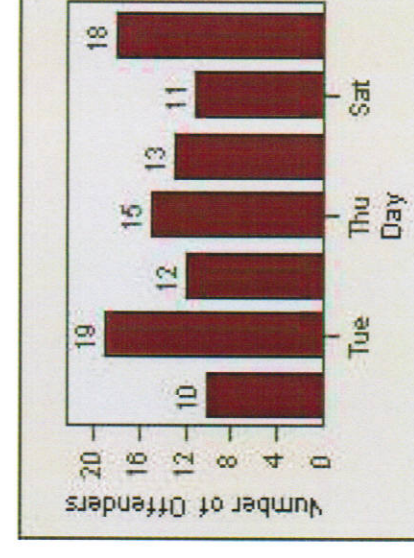

CONTRACT: Montebello **LOCATION:** MON-WAGR-01 Washington Blvd and Greenwood Ave
DATE FROM: 1/Jul/2009 **DATE TO:** 31/Jul/2009

LANE 4

LANE TOTAL

Redflex Redlight Offender Statistics

CONTRACT: Montebello **LOCATION:** MON-WAGR-01 Washington Blvd and Greenwood Ave
DATE FROM: 1/Jul/2009 **DATE TO:** 31/Jul/2009

Redflex Redlight Offender Statistics

CONTRACT: Montebello **LOCATION:** MON-WAGR-01 Washington Blvd and Greenwood Ave
DATE FROM: 1/Apr/2010 **DATE TO:** 30/Apr/2010

LANE 1

LANE 2

LANE 3

Redflex Redlight Offender Statistics

CONTRACT: Montebello **LOCATION:** MON-WAGR-01 Washington Blvd and Greenwood Ave
DATE FROM: 1/Apr/2010 **DATE TO:** 30/Apr/2010

LANE 4

LANE TOTAL

Redflex Redlight Offender Statistics

CONTRACT: Montebello **LOCATION:** MON-WAGR-01 Washington Blvd and Greenwood Ave
DATE FROM: 1/Apr/2010 **DATE TO:** 30/Apr/2010