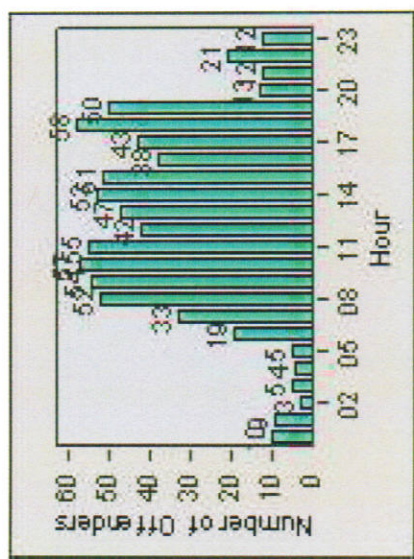

Redflex Redlight Offender Statistics

CONTRACT: Montebello **LOCATION:** MON-WAGR-01 Washington Blvd and Greenwood Ave
DATE FROM: 1/Jul/2007 **DATE TO:** 31/Jul/2007

LANE 1

LANE 2

LANE 3

Redflex Redlight Offender Statistics

CONTRACT: Montebello **LOCATION:** MON-WAGR-01 Washington Blvd and Greenwood Ave
DATE FROM: 1/Jul/2007 **DATE TO:** 31/Jul/2007

LANE 4

LANE TOTAL

Redflex Redlight Offender Statistics

CONTRACT: Montebello **LOCATION:** MON-WAGR-01 Washington Blvd and Greenwood Ave
DATE FROM: 1/Jul/2007 **DATE TO:** 31/Jul/2007

Redflex Redlight Offender Statistics

CONTRACT: Montebello **LOCATION:** MON-WAGR-01 Washington Blvd and Greenwood Ave
DATE FROM: 1/Jan/2009 **DATE TO:** 31/Jan/2009

LANE 1

LANE 2

LANE 3

Redflex Redlight Offender Statistics