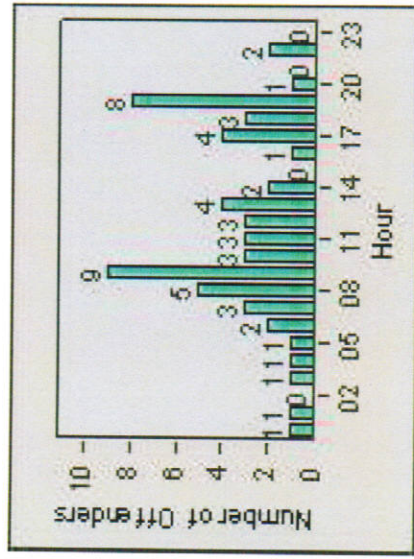

Redflex Redlight Offender Statistics

CONTRACT: Montebello **LOCATION:** MON-WAGR-01 Washington Blvd and Greenwood Ave
DATE FROM: 1/Jul/2007 **DATE TO:** 31/Jul/2007

LANE 1

LANE 2

LANE 3

Redflex Redlight Offender Statistics

CONTRACT: Montebello **LOCATION:** MON-WAGR-01 Washington Blvd and Greenwood Ave
DATE FROM: 1/Jul/2007 **DATE TO:** 31/Jul/2007

LANE 4

LANE TOTAL

Redflex Redlight Offender Statistics

CONTRACT: Montebello **LOCATION:** MON-WAGR-01 Washington Blvd and Greenwood Ave
DATE FROM: 1/Jul/2007 **DATE TO:** 31/Jul/2007

Redflex Redlight Offender Statistics

CONTRACT: Montebello **LOCATION:** MON-WAGR-01 Washington Blvd and Greenwood Ave
DATE FROM: 1/Jan/2009 **DATE TO:** 31/Jan/2009

LANE 1

LANE 2

LANE 3

Redflex Redlight Offender Statistics