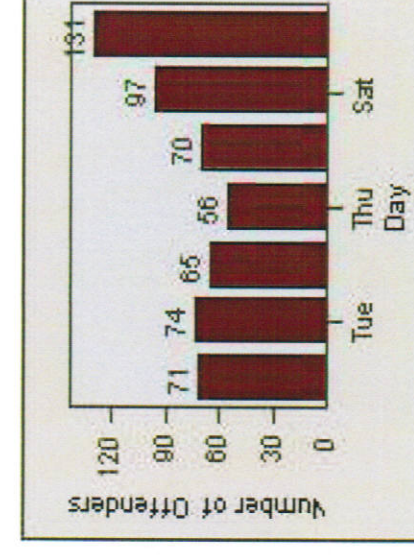

Redflex Redlight Offender Statistics

CONTRACT: Montebello **LOCATION:** MON-WAGR-01 Washington Blvd and Greenwood Ave
DATE FROM: 1/Jul/2007 **DATE TO:** 31/Jul/2007

LANE 1

LANE 2

LANE 3

Redflex Redlight Offender Statistics

CONTRACT: Montebello **LOCATION:** MON-WAGR-01 Washington Blvd and Greenwood Ave
DATE FROM: 1/Jul/2007 **DATE TO:** 31/Jul/2007

LANE 4

LANE TOTAL

Redflex Redlight Offender Statistics

CONTRACT: Montebello **LOCATION:** MON-WAGR-01 Washington Blvd and Greenwood Ave
DATE FROM: 1/Jul/2007 **DATE TO:** 31/Jul/2007