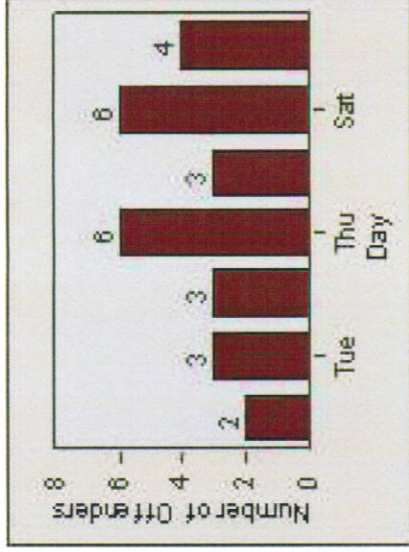

Redflex Redlight Offender Statistics

REDFLEX
TRAFFIC SYSTEMS

CONTRACT: Montebello LOCATION: MON-WAGR-01 Washington Blvd and Greenwood Ave
 DATE FROM: 1/Jul/2009 DATE TO: 31/Jul/2009

LANE 1

LANE 2

LANE 3

Redflex Redlight Offender Statistics

CONTRACT: Montebello **LOCATION:** MON-WAGR-01 Washington Blvd and Greenwood Ave
DATE FROM: 1/Jul/2009 **DATE TO:** 31/Jul/2009

LANE 4

LANE TOTAL

Redflex Redlight Offender Statistics

CONTRACT: Montebello **LOCATION:** MON-WAGR-01 Washington Blvd and Greenwood Ave
DATE FROM: 1/Jul/2009 **DATE TO:** 31/Jul/2009