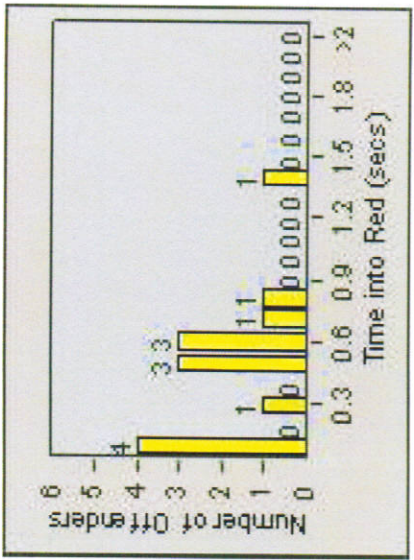

Redflex Redlight Offender Statistics

CONTRACT: Montebello **LOCATION:** MON-WAGR-01 Washington Blvd and Greenwood Ave
DATE FROM: 1/Apr/2010 **DATE TO:** 30/Apr/2010

LANE 1

LANE 2

LANE 3

Redflex Redlight Offender Statistics

CONTRACT: Montebello **LOCATION:** MON-WAGR-01 Washington Blvd and Greenwood Ave
DATE FROM: 1/Apr/2010 **DATE TO:** 30/Apr/2010

LANE 4

LANE TOTAL

Redflex Redlight Offender Statistics

CONTRACT: Montebello **LOCATION:** MON-WAGR-01 Washington Blvd and Greenwood Ave
DATE FROM: 1/Apr/2010 **DATE TO:** 30/Apr/2010