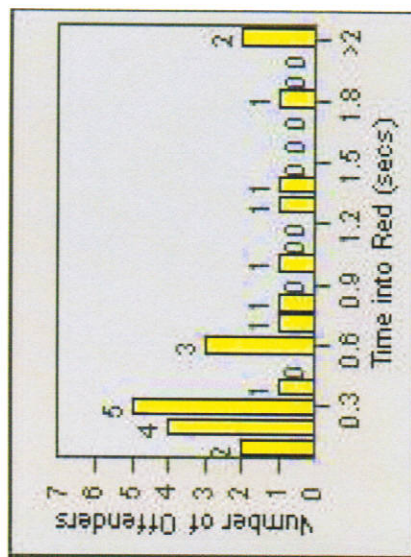

Redflex Redlight Offender Statistics

CONTRACT: Montebello **LOCATION:** MON-WAGR-01 Washington Blvd and Greenwood Ave
DATE FROM: 1/Apr/2010 **DATE TO:** 30/Apr/2010

LANE 1

LANE 2

LANE 3

Redflex Redlight Offender Statistics

CONTRACT: Montebello **LOCATION:** MON-WAGR-01 Washington Blvd and Greenwood Ave
DATE FROM: 1/Apr/2010 **DATE TO:** 30/Apr/2010

LANE 4

LANE TOTAL

Redflex Redlight Offender Statistics

CONTRACT: Montebello **LOCATION:** MON-WAGR-01 Washington Blvd and Greenwood Ave
DATE FROM: 1/Apr/2010 **DATE TO:** 30/Apr/2010