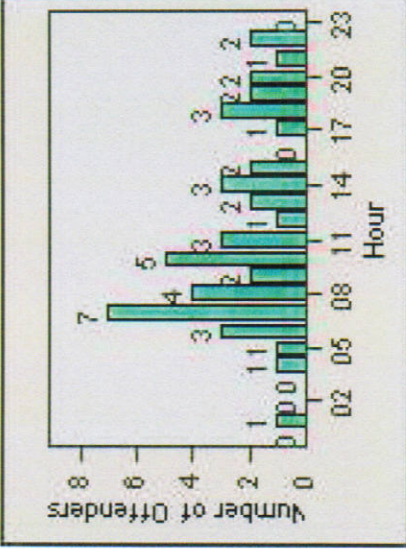

Redflex Redlight Offender Statistics

CONTRACT: Montebello **LOCATION:** MON-WAGR-01 Washington Blvd and Greenwood Ave
DATE FROM: 1/Jul/2007 **DATE TO:** 31/Jul/2007

LANE 1

LANE 2

LANE 3

Redflex Redlight Offender Statistics

CONTRACT: Montebello **LOCATION:** MON-WAGR-01 Washington Blvd and Greenwood Ave
DATE FROM: 1/Jul/2007 **DATE TO:** 31/Jul/2007

LANE 4

LANE TOTAL

Redflex Redlight Offender Statistics

CONTRACT: Montebello **LOCATION:** MON-WAGR-01 Washington Blvd and Greenwood Ave
DATE FROM: 1/Jul/2007 **DATE TO:** 31/Jul/2007

Redflex Redlight Offender Statistics

CONTRACT: Montebello **LOCATION:** MON-WAGR-01 Washington Blvd and Greenwood Ave
DATE FROM: 1/Jan/2009 **DATE TO:** 31/Jan/2009

LANE 1

LANE 2

LANE 3

Redflex Redlight Offender Statistics