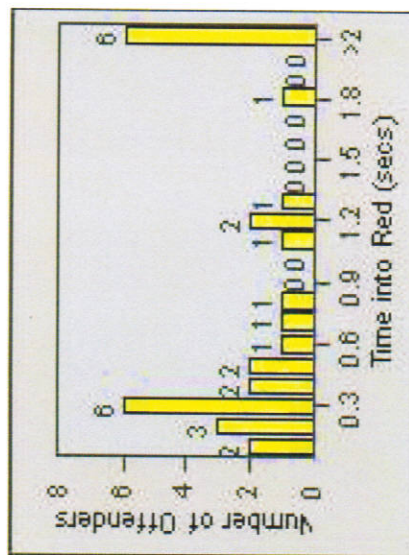

Redflex Redlight Offender Statistics

CONTRACT: Montebello **LOCATION:** MON-WAGR-01 Washington Blvd and Greenwood Ave
DATE FROM: 1/Jan/2009 **DATE TO:** 31/Jan/2009

LANE 1

LANE 2

LANE 3

Redflex Redlight Offender Statistics

CONTRACT: Montebello **LOCATION:** MON-WAGR-01 Washington Blvd and Greenwood Ave
DATE FROM: 1/Jan/2009 **DATE TO:** 31/Jan/2009

LANE 4

LANE TOTAL

Redflex Redlight Offender Statistics

CONTRACT: Montebello **LOCATION:** MON-WAGR-01 Washington Blvd and Greenwood Ave
DATE FROM: 1/Jan/2009 **DATE TO:** 31/Jan/2009