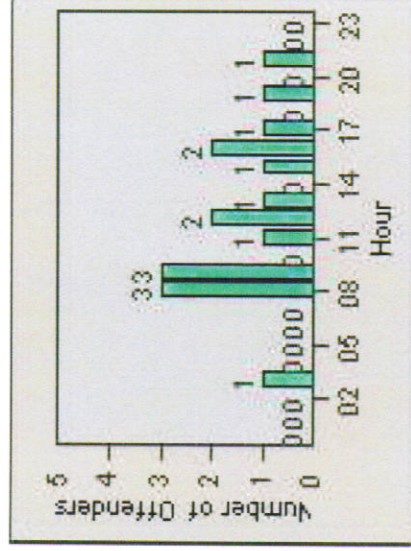

CONTRACT: Montebello **LOCATION:** MON-WAGR-01 Washington Blvd and Greenwood Ave
DATE FROM: 1/Jan/2009 **DATE TO:** 31/Jan/2009

LANE 4

LANE TOTAL

Redflex Redlight Offender Statistics

CONTRACT: Montebello **LOCATION:** MON-WAGR-01 Washington Blvd and Greenwood Ave
DATE FROM: 1/Jan/2009 **DATE TO:** 31/Jan/2009

Redflex Redlight Offender Statistics

REDFLEX
TRAFFIC SYSTEMS

CONTRACT: Montebello LOCATION: MON-WAGR-01 Washington Blvd and Greenwood Ave
 DATE FROM: 1/Jul/2009 DATE TO: 31/Jul/2009

LANE 1

LANE 2

LANE 3

Redflex Redlight Offender Statistics