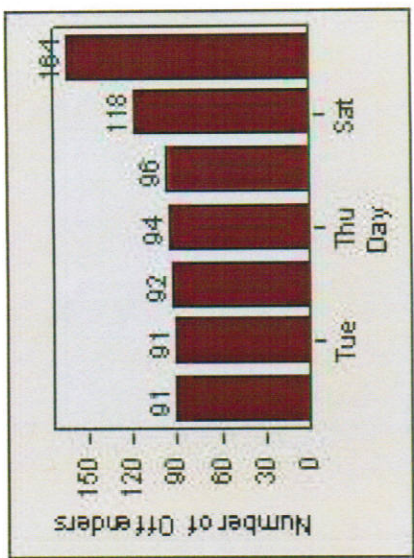

Redflex Redlight Offender Statistics

CONTRACT: Montebello **LOCATION:** MON-WAGR-01 Washington Blvd and Greenwood Ave
DATE FROM: 1/Jul/2007 **DATE TO:** 31/Jul/2007

LANE 1

LANE 2

LANE 3

Redflex Redlight Offender Statistics

CONTRACT: Montebello **LOCATION:** MON-WAGR-01 Washington Blvd and Greenwood Ave
DATE FROM: 1/Jul/2007 **DATE TO:** 31/Jul/2007

LANE 4

LANE TOTAL

Redflex Redlight Offender Statistics

CONTRACT: Montebello **LOCATION:** MON-WAGR-01 Washington Blvd and Greenwood Ave
DATE FROM: 1/Jul/2007 **DATE TO:** 31/Jul/2007

Redflex Redlight Offender Statistics

CONTRACT: Montebello **LOCATION:** MON-WAGR-01 Washington Blvd and Greenwood Ave
DATE FROM: 1/Jan/2009 **DATE TO:** 31/Jan/2009

LANE 1

LANE 2

LANE 3

Redflex Redlight Offender Statistics