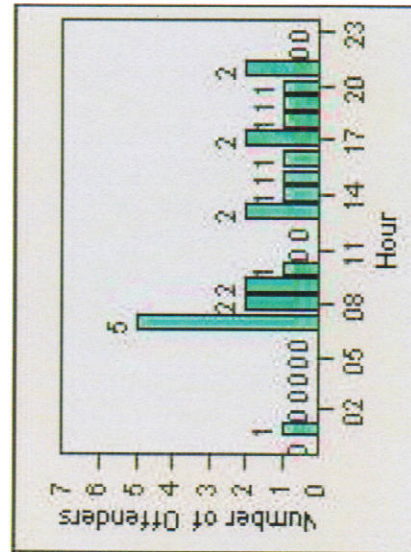

Redflex Redlight Offender Statistics

CONTRACT: Montebello **LOCATION:** MON-WAGR-01 Washington Blvd and Greenwood Ave
DATE FROM: 1/Apr/2010 **DATE TO:** 30/Apr/2010

LANE 1

LANE 2

LANE 3

Redflex Redlight Offender Statistics

CONTRACT: Montebello **LOCATION:** MON-WAGR-01 Washington Blvd and Greenwood Ave
DATE FROM: 1/Apr/2010 **DATE TO:** 30/Apr/2010

LANE 4

LANE TOTAL

Redflex Redlight Offender Statistics

CONTRACT: Montebello **LOCATION:** MON-WAGR-01 Washington Blvd and Greenwood Ave
DATE FROM: 1/Apr/2010 **DATE TO:** 30/Apr/2010