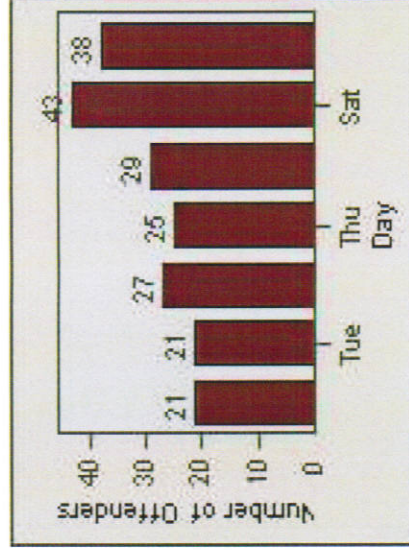

Redflex Redlight Offender Statistics

REDFLEX
TRAFFIC SYSTEMS

CONTRACT: Montebello LOCATION: MON-WAGR-01 Washington Blvd and Greenwood Ave
 DATE FROM: 1/Jul/2009 DATE TO: 31/Jul/2009

LANE 1

LANE 2

LANE 3

Redflex Redlight Offender Statistics

CONTRACT: Montebello **LOCATION:** MON-WAGR-01 Washington Blvd and Greenwood Ave
DATE FROM: 1/Jul/2009 **DATE TO:** 31/Jul/2009

LANE 4

LANE TOTAL

Redflex Redlight Offender Statistics

CONTRACT: Montebello **LOCATION:** MON-WAGR-01 Washington Blvd and Greenwood Ave
DATE FROM: 1/Jul/2009 **DATE TO:** 31/Jul/2009