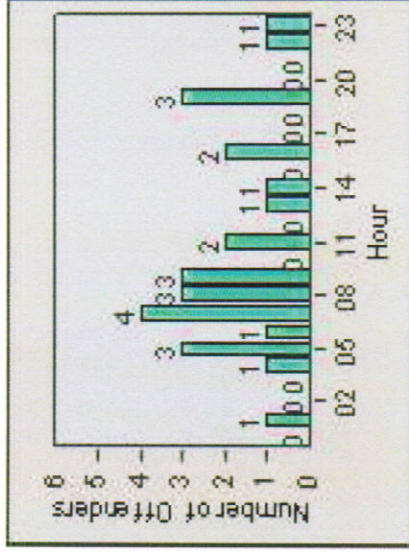

Redflex Redlight Offender Statistics

REDFLEX
TRAFFIC SYSTEMS

CONTRACT: Montebello LOCATION: MON-WAGR-01 Washington Blvd and Greenwood Ave
 DATE FROM: 1/Jul/2009 DATE TO: 31/Jul/2009

LANE 1

LANE 2

LANE 3

Redflex Redlight Offender Statistics

CONTRACT: Montebello **LOCATION:** MON-WAGR-01 Washington Blvd and Greenwood Ave
DATE FROM: 1/Jul/2009 **DATE TO:** 31/Jul/2009

LANE 4

LANE TOTAL

Redflex Redlight Offender Statistics

CONTRACT: Montebello **LOCATION:** MON-WAGR-01 Washington Blvd and Greenwood Ave
DATE FROM: 1/Jul/2009 **DATE TO:** 31/Jul/2009