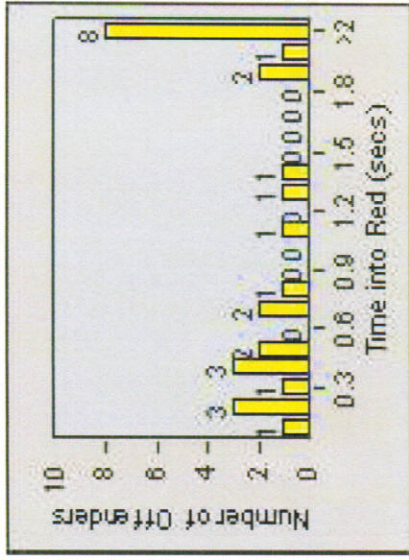

Redflex Redlight Offender Statistics

CONTRACT: Montebello   **LOCATION:** MON-WAGR-01 Washington Blvd and Greenwood Ave
DATE FROM: 1/Jul/2009   **DATE TO:** 31/Jul/2009