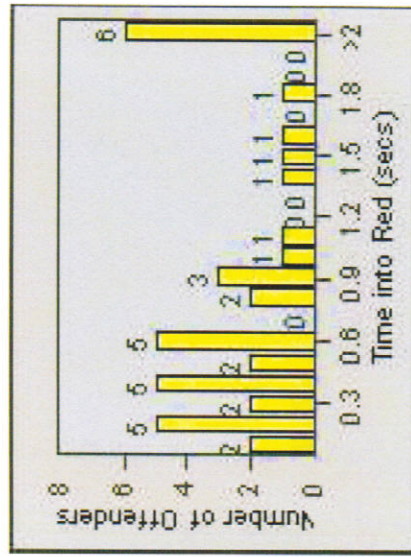

Redflex Redlight Offender Statistics

REDFLEX
TRAFFIC SYSTEMS

CONTRACT: Montebello LOCATION: MON-WAGR-01 Washington Blvd and Greenwood Ave
 DATE FROM: 1/Jul/2009 DATE TO: 31/Jul/2009

LANE 1

LANE 2

LANE 3

Redflex Redlight Offender Statistics