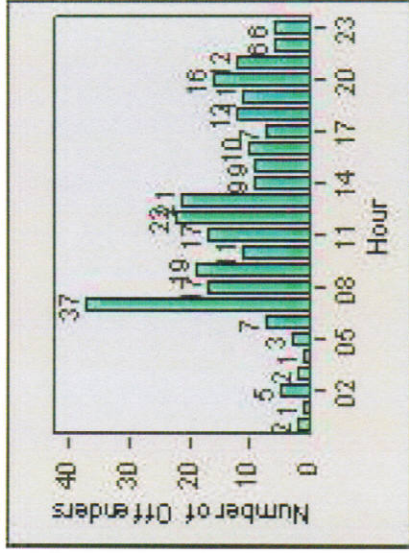

Redflex Redlight Offender Statistics

CONTRACT: Montebello **LOCATION:** MON-WAGR-01 Washington Blvd and Greenwood Ave
DATE FROM: 1/Jan/2009 **DATE TO:** 31/Jan/2009

LANE 1

LANE 2

LANE 3

Redflex Redlight Offender Statistics

CONTRACT: Montebello **LOCATION:** MON-WAGR-01 Washington Blvd and Greenwood Ave
DATE FROM: 1/Jan/2009 **DATE TO:** 31/Jan/2009

LANE 4

LANE TOTAL

Redflex Redlight Offender Statistics

CONTRACT: Montebello **LOCATION:** MON-WAGR-01 Washington Blvd and Greenwood Ave
DATE FROM: 1/Jan/2009 **DATE TO:** 31/Jan/2009

Redflex Redlight Offender Statistics

REDFLEX
TRAFFIC SYSTEMS

CONTRACT: Montebello LOCATION: MON-WAGR-01 Washington Blvd and Greenwood Ave
 DATE FROM: 1/Jul/2009 DATE TO: 31/Jul/2009

LANE 1

LANE 2

LANE 3

Redflex Redlight Offender Statistics