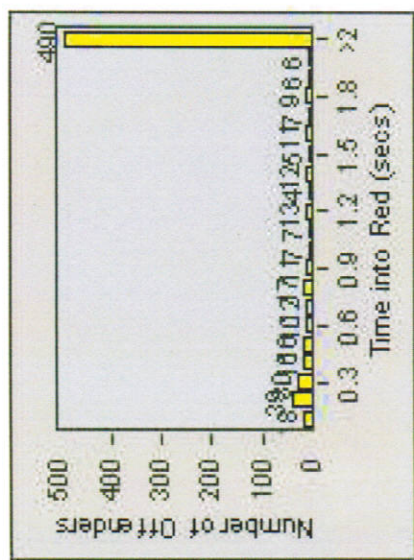

Redflex Redlight Offender Statistics

CONTRACT: Montebello **LOCATION:** MON-WAGR-01 Washington Blvd and Greenwood Ave
DATE FROM: 1/Jul/2007 **DATE TO:** 31/Jul/2007

LANE 1

LANE 2

LANE 3

Redflex Redlight Offender Statistics

CONTRACT: Montebello **LOCATION:** MON-WAGR-01 Washington Blvd and Greenwood Ave
DATE FROM: 1/Jul/2007 **DATE TO:** 31/Jul/2007

LANE 4

LANE TOTAL

Redflex Redlight Offender Statistics

CONTRACT: Montebello **LOCATION:** MON-WAGR-01 Washington Blvd and Greenwood Ave
DATE FROM: 1/Jul/2007 **DATE TO:** 31/Jul/2007

Redflex Redlight Offender Statistics

CONTRACT: Montebello **LOCATION:** MON-WAGR-01 Washington Blvd and Greenwood Ave
DATE FROM: 1/Jan/2009 **DATE TO:** 31/Jan/2009

LANE 1

LANE 2

LANE 3

Redflex Redlight Offender Statistics