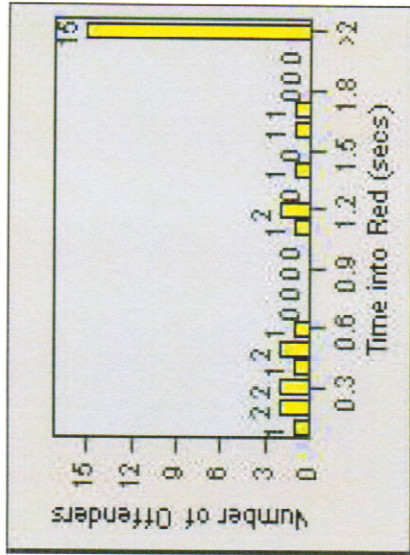

CONTRACT: Montebello **LOCATION:** MON-WAGR-01 Washington Blvd and Greenwood Ave
DATE FROM: 1/Jul/2007 **DATE TO:** 31/Jul/2007

LANE 4

LANE TOTAL

Redflex Redlight Offender Statistics

CONTRACT: Montebello **LOCATION:** MON-WAGR-01 Washington Blvd and Greenwood Ave
DATE FROM: 1/Jul/2007 **DATE TO:** 31/Jul/2007

Redflex Redlight Offender Statistics

CONTRACT: Montebello **LOCATION:** MON-WAGR-01 Washington Blvd and Greenwood Ave
DATE FROM: 1/Jan/2009 **DATE TO:** 31/Jan/2009

LANE 1

LANE 2

LANE 3

Redflex Redlight Offender Statistics