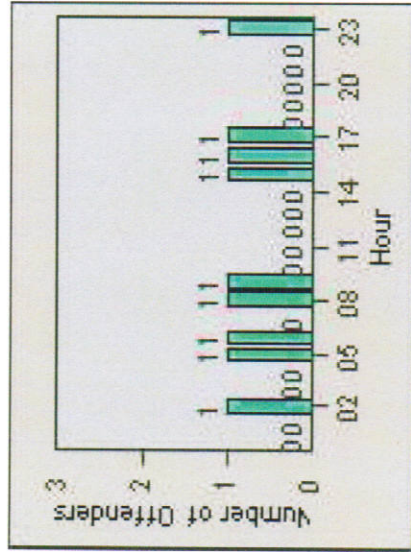

CONTRACT: Montebello **LOCATION:** MON-WAGR-01 Washington Blvd and Greenwood Ave
DATE FROM: 1/Jul/2009 **DATE TO:** 31/Jul/2009

LANE 4

LANE TOTAL

Redflex Redlight Offender Statistics

CONTRACT: Montebello **LOCATION:** MON-WAGR-01 Washington Blvd and Greenwood Ave
DATE FROM: 1/Jul/2009 **DATE TO:** 31/Jul/2009

Redflex Redlight Offender Statistics

CONTRACT: Montebello **LOCATION:** MON-WAGR-01 Washington Blvd and Greenwood Ave
DATE FROM: 1/Apr/2010 **DATE TO:** 30/Apr/2010

LANE 1

LANE 2

LANE 3

Redflex Redlight Offender Statistics