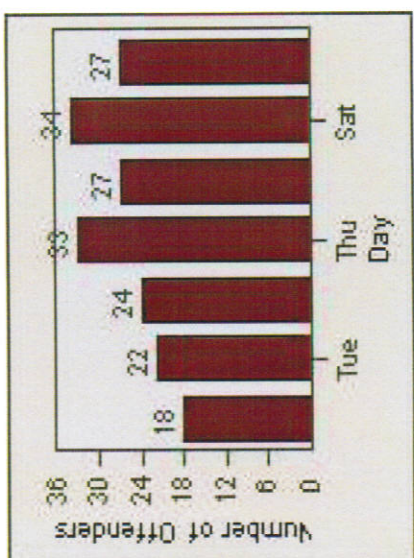

Redflex Redlight Offender Statistics

CONTRACT: Montebello **LOCATION:** MON-WAGR-01 Washington Blvd and Greenwood Ave
DATE FROM: 1/Jan/2009 **DATE TO:** 31/Jan/2009

LANE 1

LANE 2

LANE 3

Redflex Redlight Offender Statistics

CONTRACT: Montebello **LOCATION:** MON-WAGR-01 Washington Blvd and Greenwood Ave
DATE FROM: 1/Jan/2009 **DATE TO:** 31/Jan/2009

LANE 4

LANE TOTAL

Redflex Redlight Offender Statistics

CONTRACT: Montebello **LOCATION:** MON-WAGR-01 Washington Blvd and Greenwood Ave
DATE FROM: 1/Jan/2009 **DATE TO:** 31/Jan/2009