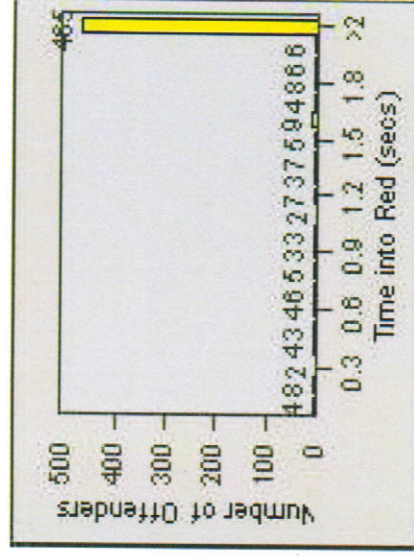

Redflex Redlight Offender Statistics

CONTRACT: Montebello **LOCATION:** MON-WAGR-01 Washington Blvd and Greenwood Ave
DATE FROM: 1/Jul/2007 **DATE TO:** 31/Jul/2007

LANE 1

LANE 2

LANE 3

Redflex Redlight Offender Statistics

CONTRACT: Montebello **LOCATION:** MON-WAGR-01 Washington Blvd and Greenwood Ave
DATE FROM: 1/Jul/2007 **DATE TO:** 31/Jul/2007

LANE 4

LANE TOTAL

Redflex Redlight Offender Statistics

CONTRACT: Montebello **LOCATION:** MON-WAGR-01 Washington Blvd and Greenwood Ave
DATE FROM: 1/Jul/2007 **DATE TO:** 31/Jul/2007