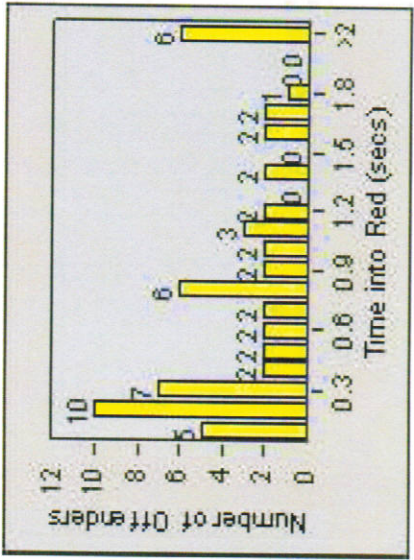

Redflex Redlight Offender Statistics

CONTRACT: Montebello **LOCATION:** MON-WAGR-01 Washington Blvd and Greenwood Ave
DATE FROM: 1/Jul/2007 **DATE TO:** 31/Jul/2007

LANE 1

LANE 2

LANE 3

Redflex Redlight Offender Statistics

CONTRACT: Montebello **LOCATION:** MON-WAGR-01 Washington Blvd and Greenwood Ave
DATE FROM: 1/Jul/2007 **DATE TO:** 31/Jul/2007

LANE 4

LANE TOTAL

Redflex Redlight Offender Statistics

CONTRACT: Montebello **LOCATION:** MON-WAGR-01 Washington Blvd and Greenwood Ave
DATE FROM: 1/Jul/2007 **DATE TO:** 31/Jul/2007