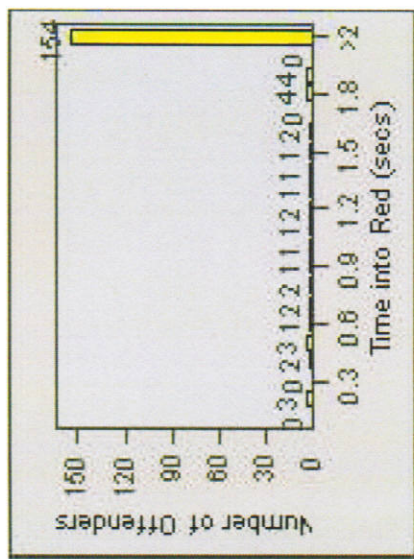

Redflex Redlight Offender Statistics

CONTRACT: Montebello **LOCATION:** MON-WAGR-01 Washington Blvd and Greenwood Ave
DATE FROM: 1/Jan/2009 **DATE TO:** 31/Jan/2009

LANE 1

LANE 2

LANE 3

Redflex Redlight Offender Statistics

CONTRACT: Montebello **LOCATION:** MON-WAGR-01 Washington Blvd and Greenwood Ave
DATE FROM: 1/Jan/2009 **DATE TO:** 31/Jan/2009

LANE 4

LANE TOTAL

Redflex Redlight Offender Statistics

CONTRACT: Montebello **LOCATION:** MON-WAGR-01 Washington Blvd and Greenwood Ave
DATE FROM: 1/Jan/2009 **DATE TO:** 31/Jan/2009