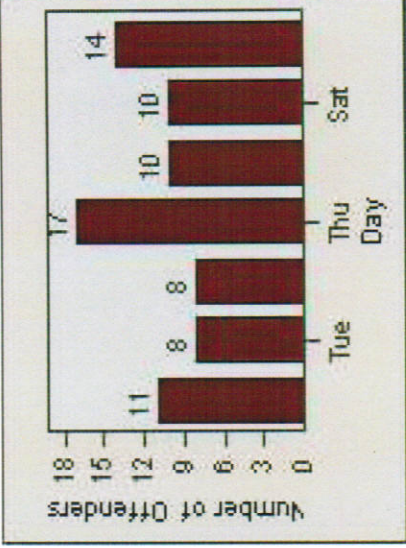

Redflex Redlight Offender Statistics

CONTRACT: Montebello **LOCATION:** MON-WAGR-01 Washington Blvd and Greenwood Ave
DATE FROM: 1/Jul/2007 **DATE TO:** 31/Jul/2007

LANE 1

LANE 2

LANE 3

Redflex Redlight Offender Statistics

CONTRACT: Montebello **LOCATION:** MON-WAGR-01 Washington Blvd and Greenwood Ave
DATE FROM: 1/Jul/2007 **DATE TO:** 31/Jul/2007

LANE 4

LANE TOTAL

Redflex Redlight Offender Statistics

CONTRACT: Montebello **LOCATION:** MON-WAGR-01 Washington Blvd and Greenwood Ave
DATE FROM: 1/Jul/2007 **DATE TO:** 31/Jul/2007

Redflex Redlight Offender Statistics

CONTRACT: Montebello **LOCATION:** MON-WAGR-01 Washington Blvd and Greenwood Ave
DATE FROM: 1/Jan/2009 **DATE TO:** 31/Jan/2009

LANE 1

LANE 2

LANE 3

Redflex Redlight Offender Statistics