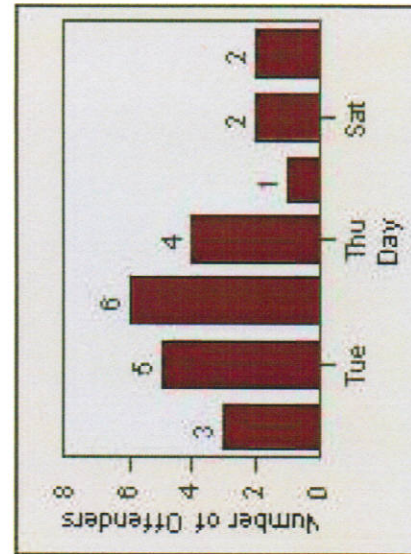

Redflex Redlight Offender Statistics

CONTRACT: Montebello **LOCATION:** MON-WAGR-01 Washington Blvd and Greenwood Ave
DATE FROM: 1/Apr/2010 **DATE TO:** 30/Apr/2010

LANE 1

LANE 2

LANE 3

Redflex Redlight Offender Statistics

CONTRACT: Montebello **LOCATION:** MON-WAGR-01 Washington Blvd and Greenwood Ave
DATE FROM: 1/Apr/2010 **DATE TO:** 30/Apr/2010

LANE 4

LANE TOTAL

Redflex Redlight Offender Statistics

CONTRACT: Montebello **LOCATION:** MON-WAGR-01 Washington Blvd and Greenwood Ave
DATE FROM: 1/Apr/2010 **DATE TO:** 30/Apr/2010