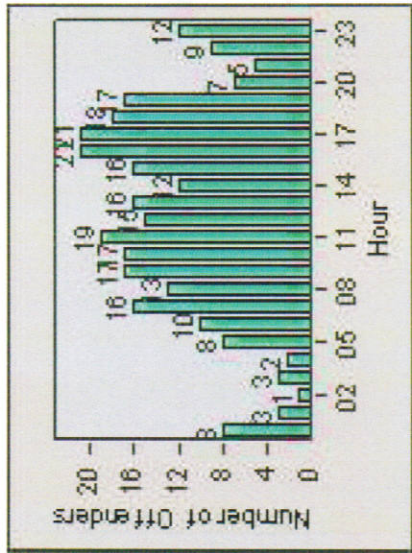

Redflex Redlight Offender Statistics

REDFLEX
TRAFFIC SYSTEMS

CONTRACT: Montebello LOCATION: MON-WAGR-01 Washington Blvd and Greenwood Ave
 DATE FROM: 1/Jul/2009 DATE TO: 31/Jul/2009

LANE 1

LANE 2

LANE 3

Redflex Redlight Offender Statistics

CONTRACT: Montebello **LOCATION:** MON-WAGR-01 Washington Blvd and Greenwood Ave
DATE FROM: 1/Jul/2009 **DATE TO:** 31/Jul/2009

LANE 4

LANE TOTAL

Redflex Redlight Offender Statistics

CONTRACT: Montebello **LOCATION:** MON-WAGR-01 Washington Blvd and Greenwood Ave
DATE FROM: 1/Jul/2009 **DATE TO:** 31/Jul/2009

Redflex Redlight Offender Statistics

CONTRACT: Montebello **LOCATION:** MON-WAGR-01 Washington Blvd and Greenwood Ave
DATE FROM: 1/Apr/2010 **DATE TO:** 30/Apr/2010

LANE 1

LANE 2

LANE 3

Redflex Redlight Offender Statistics