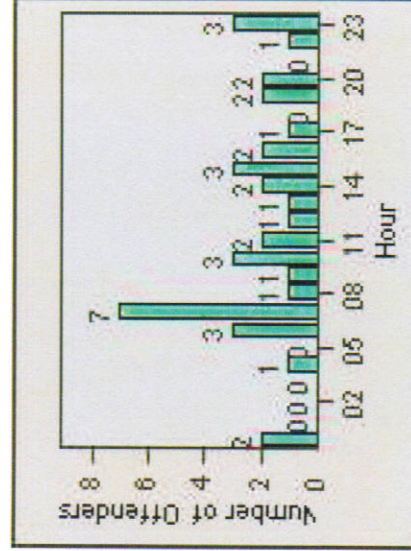

Redflex Redlight Offender Statistics

REDFLEX
TRAFFIC SYSTEMS

CONTRACT: Montebello LOCATION: MON-WAGR-01 Washington Blvd and Greenwood Ave
 DATE FROM: 1/Jul/2009 DATE TO: 31/Jul/2009

LANE 1

LANE 2

LANE 3

Redflex Redlight Offender Statistics

CONTRACT: Montebello **LOCATION:** MON-WAGR-01 Washington Blvd and Greenwood Ave
DATE FROM: 1/Jul/2009 **DATE TO:** 31/Jul/2009

LANE 4

LANE TOTAL

Redflex Redlight Offender Statistics

CONTRACT: Montebello **LOCATION:** MON-WAGR-01 Washington Blvd and Greenwood Ave
DATE FROM: 1/Jul/2009 **DATE TO:** 31/Jul/2009