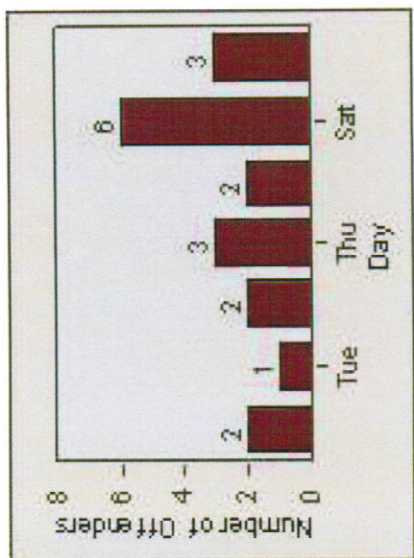

Redflex Redlight Offender Statistics

CONTRACT: Montebello **LOCATION:** MON-WAGR-01 Washington Blvd and Greenwood Ave
DATE FROM: 1/Jan/2009 **DATE TO:** 31/Jan/2009

LANE 1

LANE 2

LANE 3

Redflex Redlight Offender Statistics

CONTRACT: Montebello **LOCATION:** MON-WAGR-01 Washington Blvd and Greenwood Ave
DATE FROM: 1/Jan/2009 **DATE TO:** 31/Jan/2009

LANE 4

LANE TOTAL

Redflex Redlight Offender Statistics

CONTRACT: Montebello **LOCATION:** MON-WAGR-01 Washington Blvd and Greenwood Ave
DATE FROM: 1/Jan/2009 **DATE TO:** 31/Jan/2009