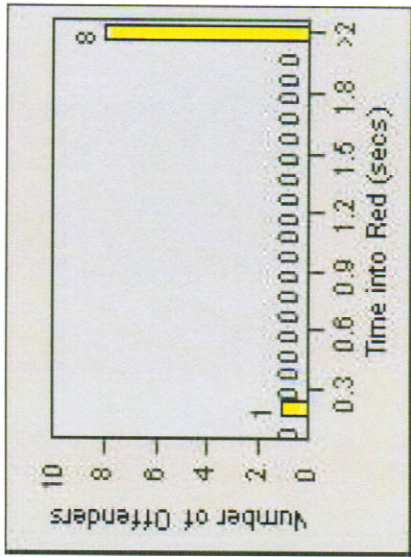

Redflex Redlight Offender Statistics

CONTRACT: Montebello   **LOCATION:** MON-WAGR-01 Washington Blvd and Greenwood Ave
DATE FROM: 1/Apr/2010   **DATE TO:** 30/Apr/2010

LANE 1