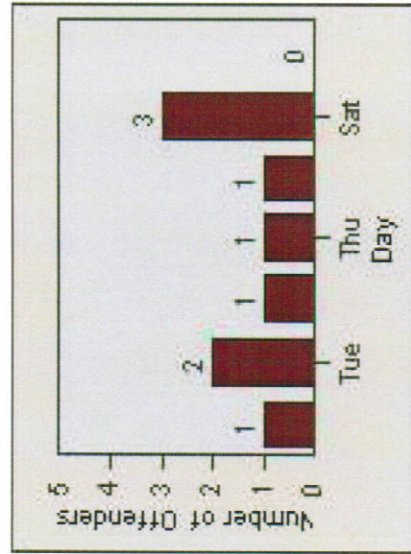

CONTRACT: Montebello **LOCATION:** MON-WAGR-01 Washington Blvd and Greenwood Ave
DATE FROM: 1/Jul/2009 **DATE TO:** 31/Jul/2009

LANE 4

LANE TOTAL

Redflex Redlight Offender Statistics

CONTRACT: Montebello **LOCATION:** MON-WAGR-01 Washington Blvd and Greenwood Ave
DATE FROM: 1/Jul/2009 **DATE TO:** 31/Jul/2009

Redflex Redlight Offender Statistics

CONTRACT: Montebello **LOCATION:** MON-WAGR-01 Washington Blvd and Greenwood Ave
DATE FROM: 1/Apr/2010 **DATE TO:** 30/Apr/2010

LANE 1

LANE 2

LANE 3

Redflex Redlight Offender Statistics