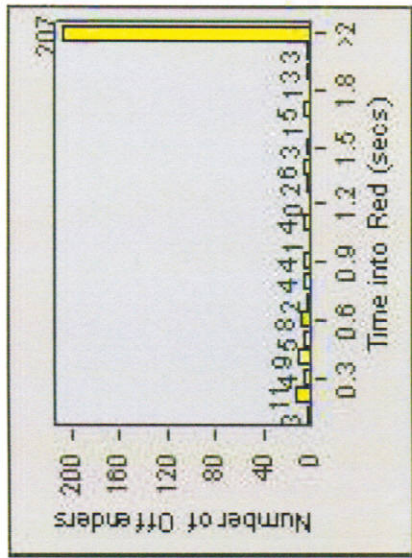

Redflex Redlight Offender Statistics

REDFLEX
TRAFFIC SYSTEMS

CONTRACT: Montebello LOCATION: MON-WAGR-01 Washington Blvd and Greenwood Ave
 DATE FROM: 1/Jul/2009 DATE TO: 31/Jul/2009

LANE 1

LANE 2

LANE 3

Redflex Redlight Offender Statistics

CONTRACT: Montebello **LOCATION:** MON-WAGR-01 Washington Blvd and Greenwood Ave
DATE FROM: 1/Jul/2009 **DATE TO:** 31/Jul/2009

LANE 4

LANE TOTAL

Redflex Redlight Offender Statistics

CONTRACT: Montebello **LOCATION:** MON-WAGR-01 Washington Blvd and Greenwood Ave
DATE FROM: 1/Jul/2009 **DATE TO:** 31/Jul/2009

Redflex Redlight Offender Statistics

CONTRACT: Montebello **LOCATION:** MON-WAGR-01 Washington Blvd and Greenwood Ave
DATE FROM: 1/Apr/2010 **DATE TO:** 30/Apr/2010

LANE 1

LANE 2

LANE 3

Redflex Redlight Offender Statistics