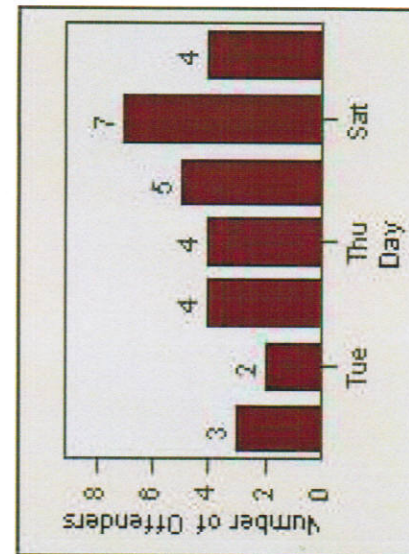

Redflex Redlight Offender Statistics

CONTRACT: Montebello **LOCATION:** MON-WAGR-01 Washington Blvd and Greenwood Ave
DATE FROM: 1/Jan/2009 **DATE TO:** 31/Jan/2009

LANE 1

LANE 2

LANE 3

Redflex Redlight Offender Statistics

CONTRACT: Montebello **LOCATION:** MON-WAGR-01 Washington Blvd and Greenwood Ave
DATE FROM: 1/Jan/2009 **DATE TO:** 31/Jan/2009

LANE 4

LANE TOTAL

Redflex Redlight Offender Statistics

CONTRACT: Montebello **LOCATION:** MON-WAGR-01 Washington Blvd and Greenwood Ave
DATE FROM: 1/Jan/2009 **DATE TO:** 31/Jan/2009