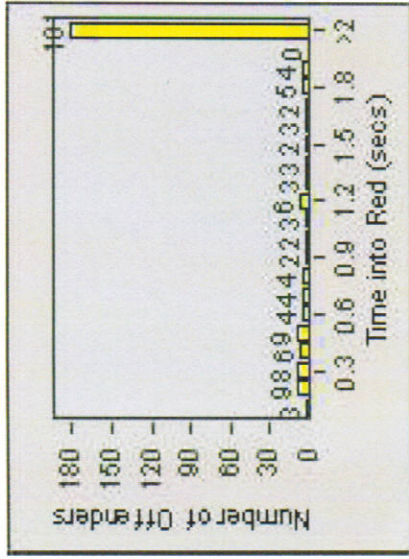

Redflex Redlight Offender Statistics

CONTRACT: Montebello **LOCATION:** MON-WAGR-01 Washington Blvd and Greenwood Ave
DATE FROM: 1/Jan/2009 **DATE TO:** 31/Jan/2009

LANE 1

LANE 2

LANE 3

Redflex Redlight Offender Statistics

CONTRACT: Montebello **LOCATION:** MON-WAGR-01 Washington Blvd and Greenwood Ave
DATE FROM: 1/Jan/2009 **DATE TO:** 31/Jan/2009

LANE 4

LANE TOTAL

Redflex Redlight Offender Statistics

CONTRACT: Montebello **LOCATION:** MON-WAGR-01 Washington Blvd and Greenwood Ave
DATE FROM: 1/Jan/2009 **DATE TO:** 31/Jan/2009

Redflex Redlight Offender Statistics

REDFLEX
TRAFFIC SYSTEMS

CONTRACT: Montebello LOCATION: MON-WAGR-01 Washington Blvd and Greenwood Ave
 DATE FROM: 1/Jul/2009 DATE TO: 31/Jul/2009

LANE 1

LANE 2

LANE 3

Redflex Redlight Offender Statistics