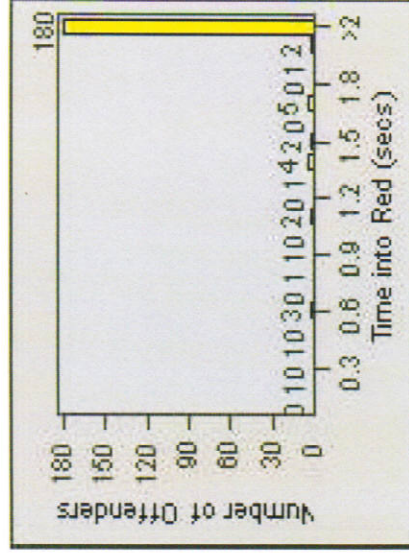

Redflex Redlight Offender Statistics

REDFLEX
TRAFFIC SYSTEMS

CONTRACT: Montebello LOCATION: MON-WAGR-01 Washington Blvd and Greenwood Ave
 DATE FROM: 1/Jul/2009 DATE TO: 31/Jul/2009

LANE 1

LANE 2

LANE 3

Redflex Redlight Offender Statistics

CONTRACT: Montebello **LOCATION:** MON-WAGR-01 Washington Blvd and Greenwood Ave
DATE FROM: 1/Jul/2009 **DATE TO:** 31/Jul/2009

LANE 4

LANE TOTAL

Redflex Redlight Offender Statistics

CONTRACT: Montebello **LOCATION:** MON-WAGR-01 Washington Blvd and Greenwood Ave
DATE FROM: 1/Jul/2009 **DATE TO:** 31/Jul/2009