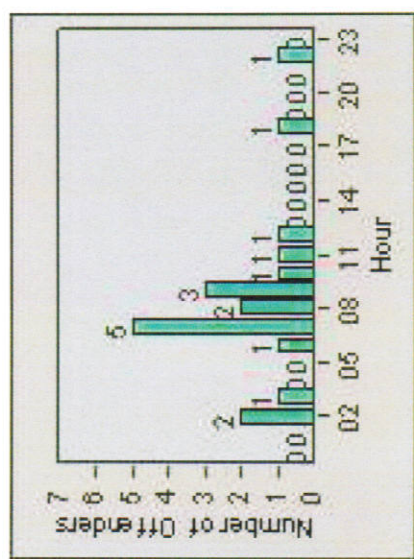

Redflex Redlight Offender Statistics

CONTRACT: Montebello **LOCATION:** MON-WAGR-01 Washington Blvd and Greenwood Ave
DATE FROM: 1/Jan/2009 **DATE TO:** 31/Jan/2009

LANE 1

LANE 2

LANE 3

Redflex Redlight Offender Statistics

CONTRACT: Montebello **LOCATION:** MON-WAGR-01 Washington Blvd and Greenwood Ave
DATE FROM: 1/Jan/2009 **DATE TO:** 31/Jan/2009

LANE 4

LANE TOTAL

Redflex Redlight Offender Statistics

CONTRACT: Montebello **LOCATION:** MON-WAGR-01 Washington Blvd and Greenwood Ave
DATE FROM: 1/Jan/2009 **DATE TO:** 31/Jan/2009