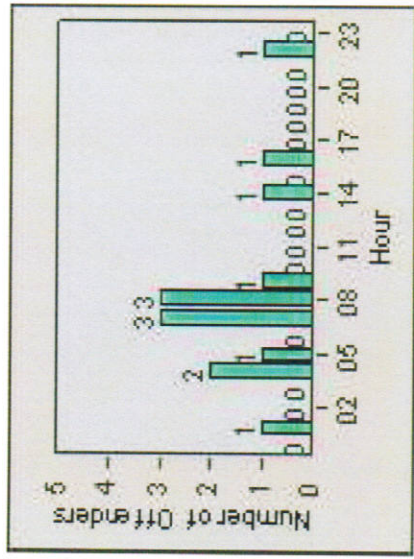

Redflex Redlight Offender Statistics

CONTRACT: Montebello **LOCATION:** MON-WAGR-01 Washington Blvd and Greenwood Ave
DATE FROM: 1/Apr/2010 **DATE TO:** 30/Apr/2010

LANE 1

LANE 2

LANE 3

Redflex Redlight Offender Statistics

CONTRACT: Montebello **LOCATION:** MON-WAGR-01 Washington Blvd and Greenwood Ave
DATE FROM: 1/Apr/2010 **DATE TO:** 30/Apr/2010

LANE 4

LANE TOTAL

Redflex Redlight Offender Statistics

CONTRACT: Montebello **LOCATION:** MON-WAGR-01 Washington Blvd and Greenwood Ave
DATE FROM: 1/Apr/2010 **DATE TO:** 30/Apr/2010