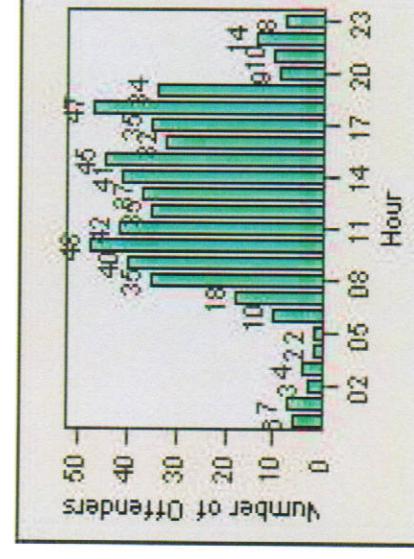

Redflex Redlight Offender Statistics

CONTRACT: Montebello **LOCATION:** MON-WAGR-01 Washington Blvd and Greenwood Ave
DATE FROM: 1/Jul/2007 **DATE TO:** 31/Jul/2007

LANE 1

LANE 2

LANE 3

Redflex Redlight Offender Statistics

CONTRACT: Montebello **LOCATION:** MON-WAGR-01 Washington Blvd and Greenwood Ave
DATE FROM: 1/Jul/2007 **DATE TO:** 31/Jul/2007

LANE 4

LANE TOTAL

Redflex Redlight Offender Statistics

CONTRACT: Montebello **LOCATION:** MON-WAGR-01 Washington Blvd and Greenwood Ave
DATE FROM: 1/Jul/2007 **DATE TO:** 31/Jul/2007

Redflex Redlight Offender Statistics

CONTRACT: Montebello **LOCATION:** MON-WAGR-01 Washington Blvd and Greenwood Ave
DATE FROM: 1/Jan/2009 **DATE TO:** 31/Jan/2009

LANE 1

LANE 2

LANE 3

Redflex Redlight Offender Statistics