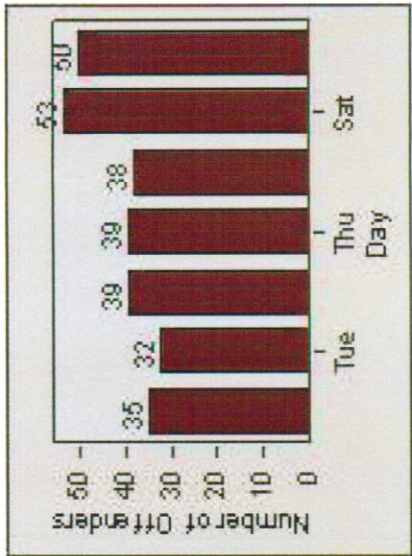

CONTRACT: Montebello **LOCATION:** MON-WAGR-01 Washington Blvd and Greenwood Ave
DATE FROM: 1/Jul/2009 **DATE TO:** 31/Jul/2009

LANE 4

LANE TOTAL

Redflex Redlight Offender Statistics

CONTRACT: Montebello **LOCATION:** MON-WAGR-01 Washington Blvd and Greenwood Ave
DATE FROM: 1/Jul/2009 **DATE TO:** 31/Jul/2009

Redflex Redlight Offender Statistics

CONTRACT: Montebello **LOCATION:** MON-WAGR-01 Washington Blvd and Greenwood Ave
DATE FROM: 1/Apr/2010 **DATE TO:** 30/Apr/2010

LANE 1

LANE 2

LANE 3

Redflex Redlight Offender Statistics