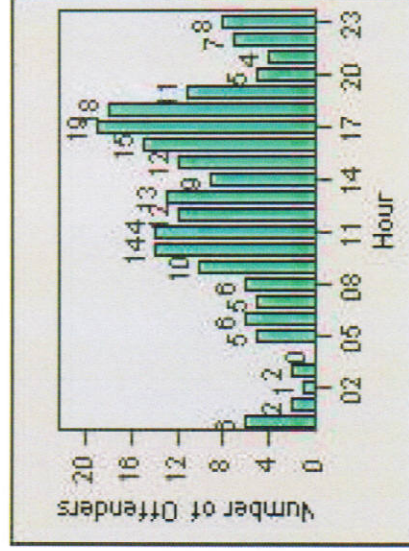

Redflex Redlight Offender Statistics

REDFLEX
TRAFFIC SYSTEMS

CONTRACT: Montebello LOCATION: MON-WAGR-01 Washington Blvd and Greenwood Ave
 DATE FROM: 1/Jul/2009 DATE TO: 31/Jul/2009

LANE 1

LANE 2

LANE 3

Redflex Redlight Offender Statistics

CONTRACT: Montebello **LOCATION:** MON-WAGR-01 Washington Blvd and Greenwood Ave
DATE FROM: 1/Jul/2009 **DATE TO:** 31/Jul/2009

LANE 4

LANE TOTAL

Redflex Redlight Offender Statistics

CONTRACT: Montebello **LOCATION:** MON-WAGR-01 Washington Blvd and Greenwood Ave
DATE FROM: 1/Jul/2009 **DATE TO:** 31/Jul/2009