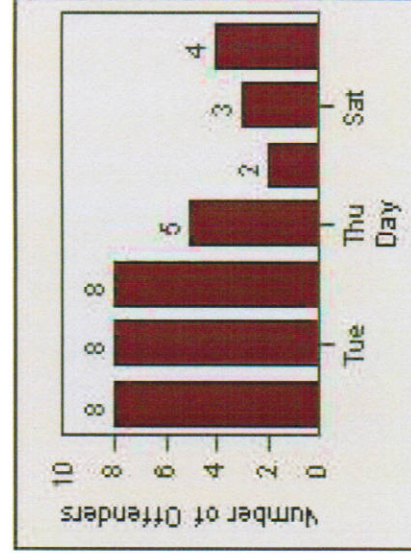

Redflex Redlight Offender Statistics

REDFLEX
TRAFFIC SYSTEMS

CONTRACT: Montebello LOCATION: MON-WAGR-01 Washington Blvd and Greenwood Ave
 DATE FROM: 1/Jul/2009 DATE TO: 31/Jul/2009

LANE 1

LANE 2

LANE 3

Redflex Redlight Offender Statistics

CONTRACT: Montebello **LOCATION:** MON-WAGR-01 Washington Blvd and Greenwood Ave
DATE FROM: 1/Jul/2009 **DATE TO:** 31/Jul/2009

LANE 4

LANE TOTAL

Redflex Redlight Offender Statistics

CONTRACT: Montebello **LOCATION:** MON-WAGR-01 Washington Blvd and Greenwood Ave
DATE FROM: 1/Jul/2009 **DATE TO:** 31/Jul/2009