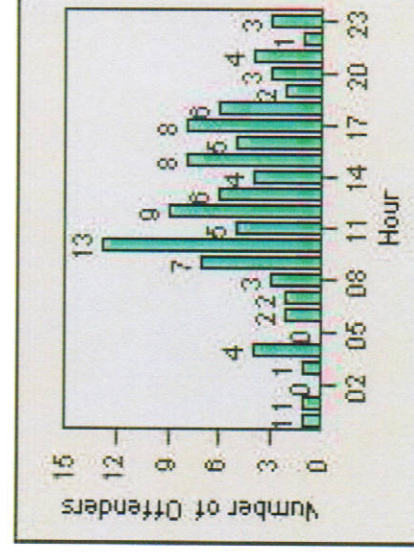

CONTRACT: Montebello **LOCATION:** MON-WAGR-01 Washington Blvd and Greenwood Ave
DATE FROM: 1/Jul/2009 **DATE TO:** 31/Jul/2009

LANE 4

LANE TOTAL

Redflex Redlight Offender Statistics

CONTRACT: Montebello **LOCATION:** MON-WAGR-01 Washington Blvd and Greenwood Ave
DATE FROM: 1/Jul/2009 **DATE TO:** 31/Jul/2009

Redflex Redlight Offender Statistics

CONTRACT: Montebello **LOCATION:** MON-WAGR-01 Washington Blvd and Greenwood Ave
DATE FROM: 1/Apr/2010 **DATE TO:** 30/Apr/2010

LANE 1

LANE 2

LANE 3

Redflex Redlight Offender Statistics

CONTRACT: Montebello **LOCATION:** MON-WAGR-01 Washington Blvd and Greenwood Ave
DATE FROM: 1/Apr/2010 **DATE TO:** 30/Apr/2010

LANE 4

LANE TOTAL

Redflex Redlight Offender Statistics

CONTRACT: Montebello **LOCATION:** MON-WAGR-01 Washington Blvd and Greenwood Ave
DATE FROM: 1/Apr/2010 **DATE TO:** 30/Apr/2010