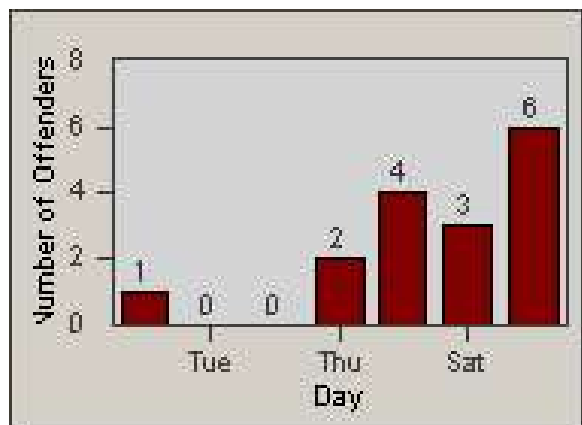

Redflex Redlight Offender Statistics

CONTRACT: Moreno Valley

LOCATION: MOR-PEAL-01 Perris Boulevard and Alessandro Boulevard

DATE FROM: 1/Jul/2008

DATE TO: 31/Jul/2008

LANE 1

LANE 2

LANE 3

Redflex Redlight Offender Statistics

CONTRACT: Moreno Valley

LOCATION: MOR-PEAL-01 Perris Boulevard and Alessandro Boulevard

DATE FROM: 1/Jul/2008

DATE TO: 31/Jul/2008

LANE 4

LANE TOTAL

Redflex Redlight Offender Statistics