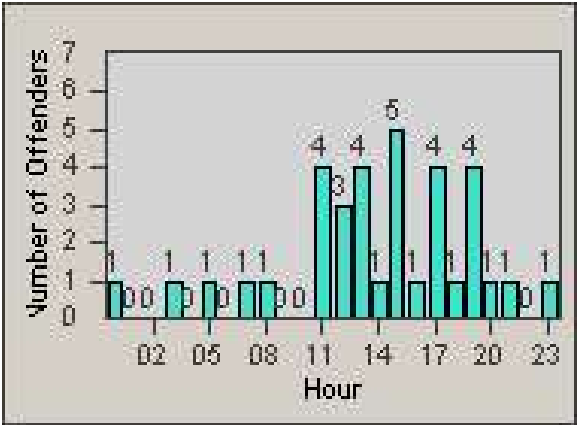

Redflex Redlight Offender Statistics

CONTRACT: Moreno Valley

LOCATION: MOR-PEAL-01 Perris Boulevard and Alessandro Boulevard

DATE FROM: 1/Jul/2008

DATE TO: 31/Jul/2008

LANE 1

LANE 2

LANE 3

Redflex Redlight Offender Statistics

CONTRACT: Moreno Valley

LOCATION: MOR-PEAL-01 Perris Boulevard and Alessandro Boulevard

DATE FROM: 1/Jul/2008

DATE TO: 31/Jul/2008

LANE 4

LANE TOTAL

Redflex Redlight Offender Statistics