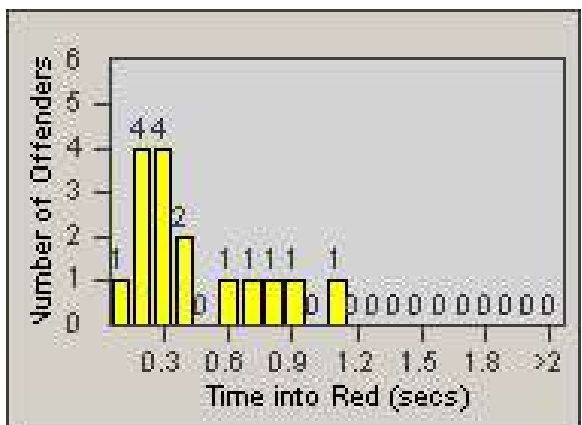

Redflex Redlight Offender Statistics

CONTRACT: Moreno Valley

LOCATION: MOR-PEAL-01 Perris Boulevard and Alessandro Boulevard

DATE FROM: 1/Jul/2008

DATE TO: 31/Jul/2008

LANE 1

LANE 2

LANE 3

Redflex Redlight Offender Statistics

CONTRACT: Moreno Valley

LOCATION: MOR-PEAL-01 Perris Boulevard and Alessandro Boulevard

DATE FROM: 1/Jul/2008

DATE TO: 31/Jul/2008

LANE 4

LANE TOTAL

Redflex Redlight Offender Statistics