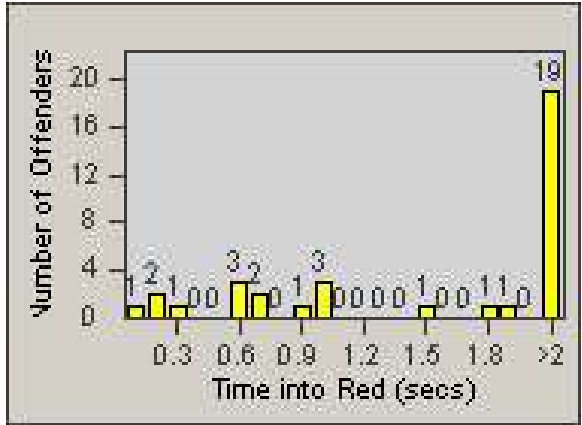

Redflex Redlight Offender Statistics

CONTRACT: Moreno Valley

LOCATION: MOR-PEAL-01 Perris Boulevard and Alessandro Boulevard

DATE FROM: 1/Jul/2008

DATE TO: 31/Jul/2008

LANE 1

LANE 2

LANE 3

Redflex Redlight Offender Statistics

CONTRACT: Moreno Valley

LOCATION: MOR-PEAL-01 Perris Boulevard and Alessandro Boulevard

DATE FROM: 1/Jul/2008

DATE TO: 31/Jul/2008

LANE 4

LANE TOTAL

Redflex Redlight Offender Statistics