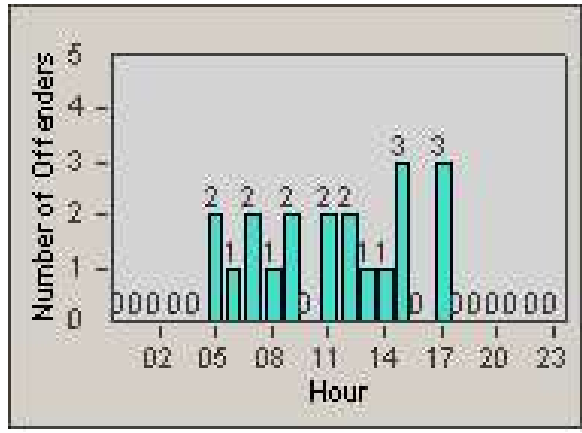

Redflex Redlight Offender Statistics

CONTRACT: Moreno Valley

LOCATION: MOR-PEAL-01 Perris Boulevard and Alessandro Boulevard

DATE FROM: 1/Jul/2008

DATE TO: 31/Jul/2008

LANE 4

LANE TOTAL

Redflex Redlight Offender Statistics