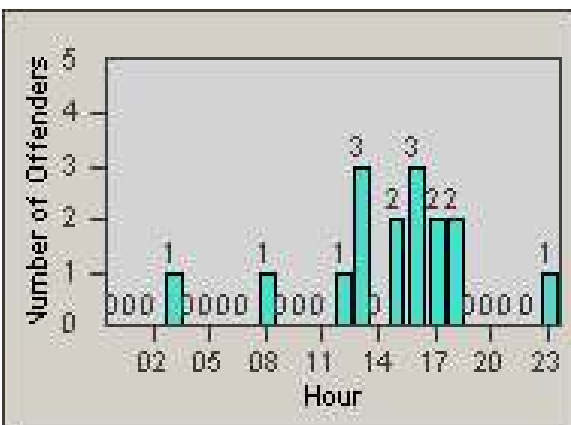

Redflex Redlight Offender Statistics

CONTRACT: Moreno Valley

LOCATION: MOR-PEAL-01 Perris Boulevard and Alessandro Boulevard

DATE FROM: 1/Jul/2008

DATE TO: 31/Jul/2008

LANE 1

LANE 2

LANE 3

Redflex Redlight Offender Statistics

CONTRACT: Moreno Valley

LOCATION: MOR-PEAL-01 Perris Boulevard and Alessandro Boulevard

DATE FROM: 1/Jul/2008

DATE TO: 31/Jul/2008

LANE 4

LANE TOTAL

Redflex Redlight Offender Statistics