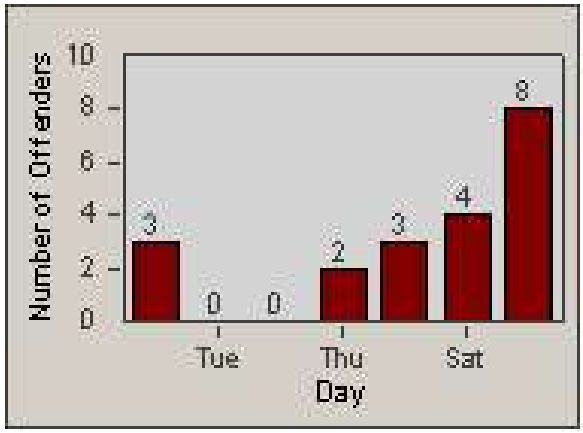

Redflex Redlight Offender Statistics

CONTRACT: Moreno Valley

LOCATION: MOR-PEAL-01 Perris Boulevard and Alessandro Boulevard

DATE FROM: 1/Jul/2008

DATE TO: 31/Jul/2008

LANE 4

LANE TOTAL

Redflex Redlight Offender Statistics