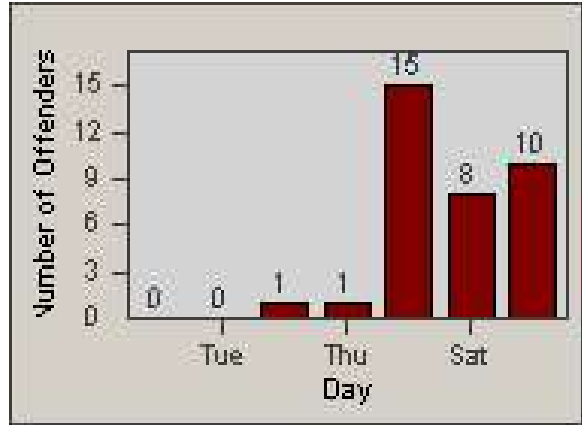

Redflex Redlight Offender Statistics

CONTRACT: Moreno Valley

LOCATION: MOR-PEAL-01 Perris Boulevard and Alessandro Boulevard

DATE FROM: 1/Jul/2008

DATE TO: 31/Jul/2008

LANE 4

LANE TOTAL

Redflex Redlight Offender Statistics