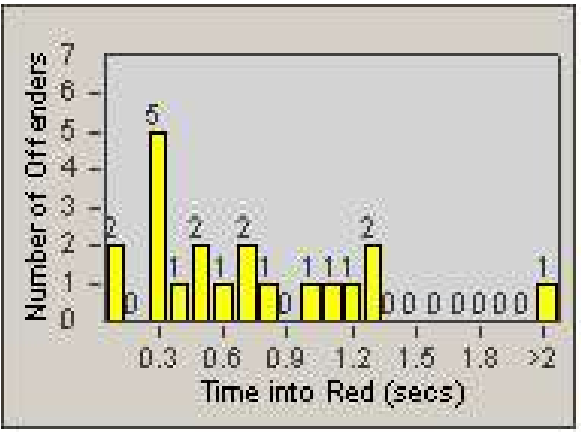

Redflex Redlight Offender Statistics

CONTRACT: Moreno Valley

LOCATION: MOR-PEAL-01 Perris Boulevard and Alessandro Boulevard

DATE FROM: 1/Jul/2008

DATE TO: 31/Jul/2008

LANE 4

LANE TOTAL

Redflex Redlight Offender Statistics