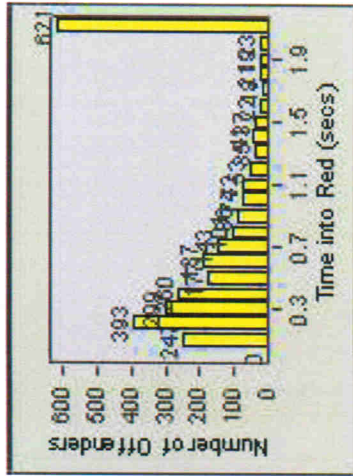

Redflex Redlight Offender Statistics

CONTRACT: Napa   **LOCATION:** NPA-JEFI-01 Jefferson St and First St
DATE FROM: 01-Feb-2010   **DATE TO:** 31-Oct-2011