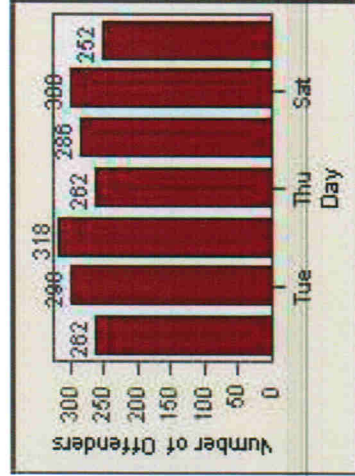

LANE 1

LANE 2

LANE 3

Redflex Redlight Offender Statistics

CONTRACT: Napa **LOCATION:** NPA-BRTR-01 Big Ranch Rd and Trancas Ave
DATE FROM: 01-Feb-2010 **DATE TO:** 31-Oct-2011

LANE 4

LANE TOTAL

Redflex Redlight Offender Statistics

CONTRACT: Napa **LOCATION:** NPA-BRTR-01 Big Ranch Rd and Trancas Ave
DATE FROM: 01-Feb-2010 **DATE TO:** 31-Oct-2011

Redflex Redlight Offender Statistics

CONTRACT: Napa **LOCATION:** NPA-JEFI-01 Jefferson St and First St
DATE FROM: 01-Feb-2010 **DATE TO:** 31-Oct-2011

LANE 1

LANE 2

LANE 3

Redflex Redlight Offender Statistics

CONTRACT: Napa LOCATION: NPA-JEFI-01 Jefferson St and First St
DATE FROM: 01-Feb-2010 DATE TO: 31-Oct-2011

LANE 4

LANE TOTAL

Redflex Redlight Offender Statistics