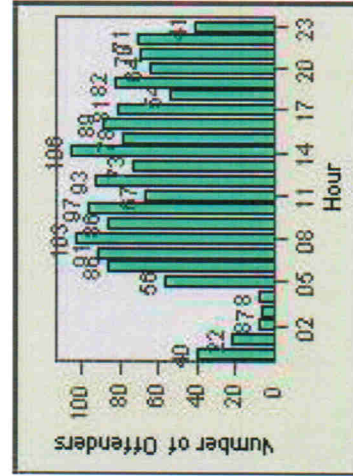

LANE 1

LANE 2

LANE 3

Redflex Redlight Offender Statistics

CONTRACT: Napa **LOCATION:** NPA-SOIM-01 Soscol Ave
DATE FROM: 01-Feb-2010 **DATE TO:** 31-Oct-2011

LANE 4

LANE TOTAL

Redflex Redlight Offender Statistics