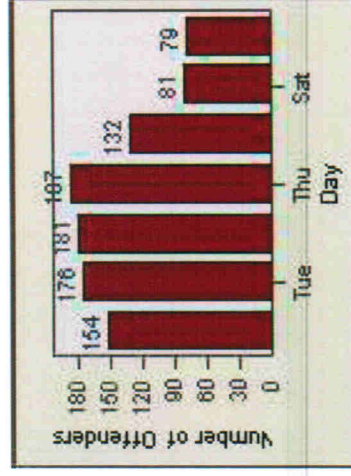

CONTRACT: Napa **LOCATION:** NPA-JEFI-01 Jefferson St and First St
DATE FROM: 01-Feb-2010 **DATE TO:** 31-Oct-2011

Redflex Redlight Offender Statistics

CONTRACT: Napa **LOCATION:** NPA-SOIM-01 Soscol Ave
DATE FROM: 01-Feb-2010 **DATE TO:** 31-Oct-2011

LANE 1

LANE 2

LANE 3

Redflex Redlight Offender Statistics

CONTRACT: Napa **LOCATION:** NPA-SOIM-01 Soscol Ave
DATE FROM: 01-Feb-2010 **DATE TO:** 31-Oct-2011

LANE 4

LANE TOTAL

Redflex Redlight Offender Statistics