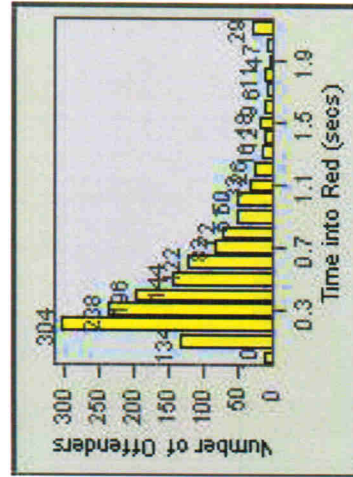

LANE 1

LANE 2

LANE 3

Redflex Redlight Offender Statistics

CONTRACT: Napa **LOCATION:** NPA-SOIM-01 Soscol Ave
DATE FROM: 01-Feb-2010 **DATE TO:** 31-Oct-2011

LANE 4

LANE TOTAL

Redflex Redlight Offender Statistics