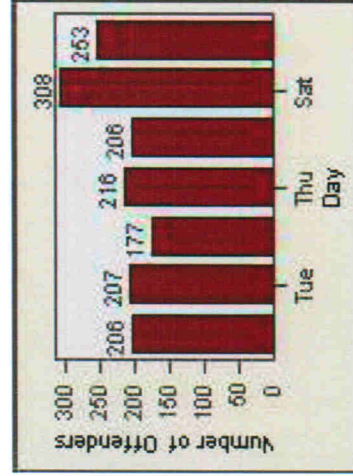

LANE 1

LANE 2

LANE 3

Redflex Redlight Offender Statistics

CONTRACT: Napa **LOCATION:** NPA-SOIM-01 Soscol Ave
DATE FROM: 01-Feb-2010 **DATE TO:** 31-Oct-2011

LANE 4

LANE TOTAL

Redflex Redlight Offender Statistics