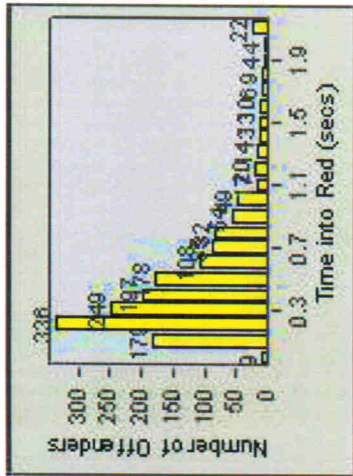

LANE 1

LANE 2

LANE 3

Redflex Redlight Offender Statistics

CONTRACT: Napa **LOCATION:** NPA-SOIM-01 Soscol Ave
DATE FROM: 01-Feb-2010 **DATE TO:** 31-Oct-2011

LANE 4

LANE TOTAL

Redflex Redlight Offender Statistics