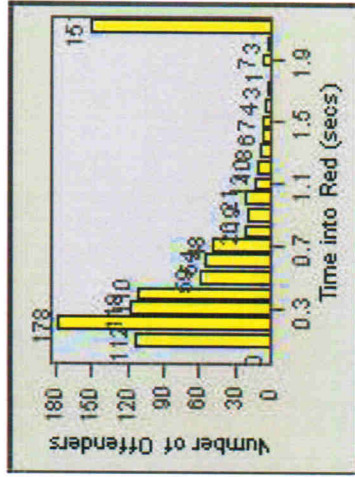

Redflex Redlight Offender Statistics

CONTRACT: Napa   **LOCATION:** NPA-JEFI-01 Jefferson St and First St
DATE FROM: 01-Feb-2010   **DATE TO:** 31-Oct-2011

LANE 1

LANE 2