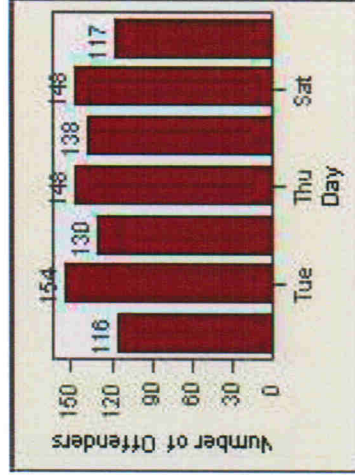

LANE 1

LANE 2

LANE 3

Redflex Redlight Offender Statistics

CONTRACT: Napa **LOCATION:** NPA-BRTR-01 Big Ranch Rd and Trancas Ave
DATE FROM: 01-Feb-2010 **DATE TO:** 31-Oct-2011

LANE 4

LANE TOTAL

Redflex Redlight Offender Statistics

CONTRACT: Napa **LOCATION:** NPA-BRTR-01 Big Ranch Rd and Trancas Ave
DATE FROM: 01-Feb-2010 **DATE TO:** 31-Oct-2011

Redflex Redlight Offender Statistics

CONTRACT: Napa **LOCATION:** NPA-JEFI-01 Jefferson St and First St
DATE FROM: 01-Feb-2010 **DATE TO:** 31-Oct-2011

LANE 1

LANE 2

LANE 3

Redflex Redlight Offender Statistics

CONTRACT: Napa LOCATION: NPA-JEFI-01 Jefferson St and First St
DATE FROM: 01-Feb-2010 DATE TO: 31-Oct-2011

LANE 4

LANE TOTAL

Redflex Redlight Offender Statistics