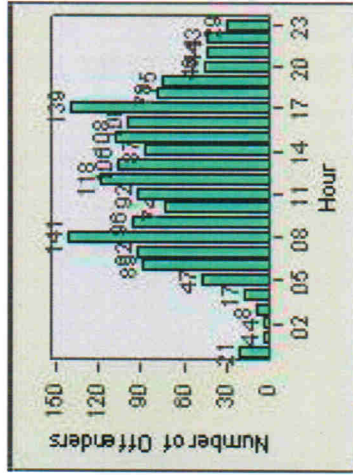

LANE 1

LANE 2

LANE 3

Redflex Redlight Offender Statistics

CONTRACT: Napa **LOCATION:** NPA-SOIM-01 Soscol Ave
DATE FROM: 01-Feb-2010 **DATE TO:** 31-Oct-2011

LANE 4

LANE TOTAL

Redflex Redlight Offender Statistics