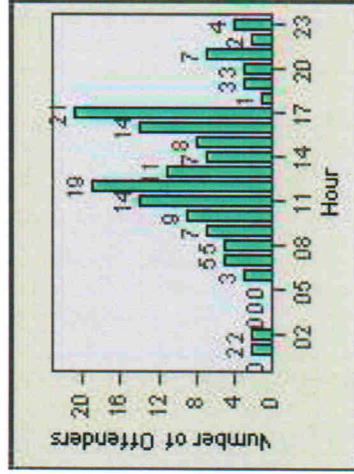

LANE 4

LANE TOTAL

Redflex Redlight Offender Statistics

CONTRACT: Napa **LOCATION:** NPA-1212-01 Hwy 29
DATE FROM: 01-Feb-2010 **DATE TO:** 31-Oct-2011

Redflex Redlight Offender Statistics

CONTRACT: Napa **LOCATION:** NPA-BRTR-01 Big Ranch Rd and Trancas Ave
DATE FROM: 01-Feb-2010 **DATE TO:** 31-Oct-2011

LANE 1

LANE 2

LANE 3

Redflex Redlight Offender Statistics

CONTRACT: Napa **LOCATION:** NPA-BRTR-01 Big Ranch Rd and Trancas Ave
DATE FROM: 01-Feb-2010 **DATE TO:** 31-Oct-2011

LANE 4

LANE TOTAL

Redflex Redlight Offender Statistics