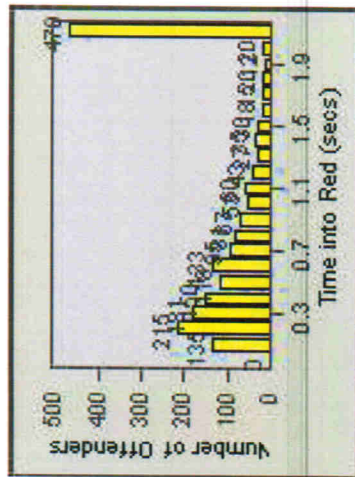

Redflex Redlight Offender Statistics

CONTRACT: Napa   **LOCATION:** NPA-JEFI-01 Jefferson St and First St
DATE FROM: 01-Feb-2010   **DATE TO:** 31-Oct-2011

LANE 1

LANE 2

LANE 3