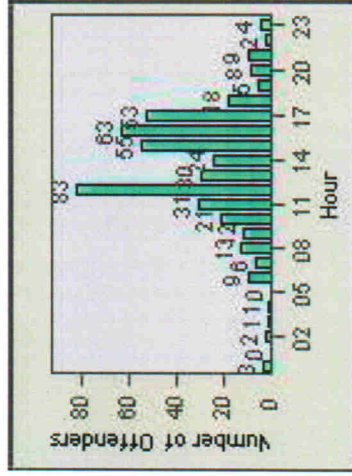

CONTRACT: Napa **LOCATION:** NPA-JEFI-01 Jefferson St and First St
DATE FROM: 01-Feb-2010 **DATE TO:** 31-Oct-2011

Redflex Redlight Offender Statistics

CONTRACT: Napa **LOCATION:** NPA-SOIM-01 Soscol Ave
DATE FROM: 01-Feb-2010 **DATE TO:** 31-Oct-2011

LANE 1

LANE 2

LANE 3

Redflex Redlight Offender Statistics

CONTRACT: Napa **LOCATION:** NPA-SOIM-01 Soscol Ave
DATE FROM: 01-Feb-2010 **DATE TO:** 31-Oct-2011

LANE 4

LANE TOTAL

Redflex Redlight Offender Statistics