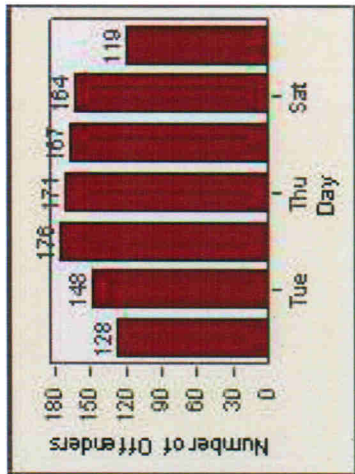

Redflex Redlight Offender Statistics

CONTRACT: Napa   **LOCATION:** NPA-BRTR-01 Big Ranch Rd and Trancas Ave
DATE FROM: 01-Feb-2010   **DATE TO:** 31-Oct-2011