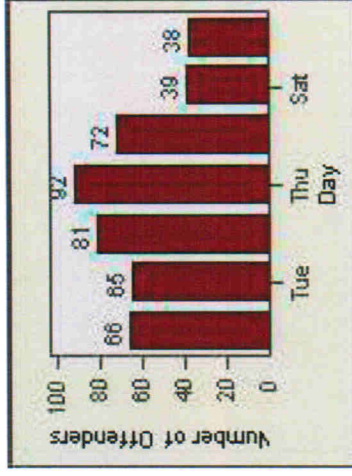

Redflex Redlight Offender Statistics

CONTRACT: Napa   **LOCATION:** NPA-SOIM-01 Soscol Ave
DATE FROM: 01-Feb-2010   **DATE TO:** 31-Oct-2011

LANE 1

LANE 2