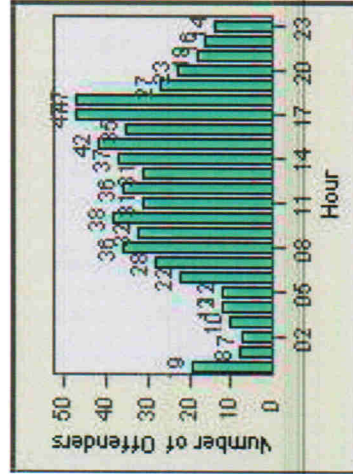

LANE 4

LANE TOTAL

Redflex Redlight Offender Statistics

CONTRACT: Napa **LOCATION:** NPA-1212-01 Hwy 29
DATE FROM: 01-Feb-2010 **DATE TO:** 31-Oct-2011

Redflex Redlight Offender Statistics

CONTRACT: Napa **LOCATION:** NPA-BRTR-01 Big Ranch Rd and Trancas Ave
DATE FROM: 01-Feb-2010 **DATE TO:** 31-Oct-2011

LANE 1

LANE 2

LANE 3

Redflex Redlight Offender Statistics

CONTRACT: Napa **LOCATION:** NPA-BRTR-01 Big Ranch Rd and Trancas Ave
DATE FROM: 01-Feb-2010 **DATE TO:** 31-Oct-2011

LANE 4

LANE TOTAL

Redflex Redlight Offender Statistics