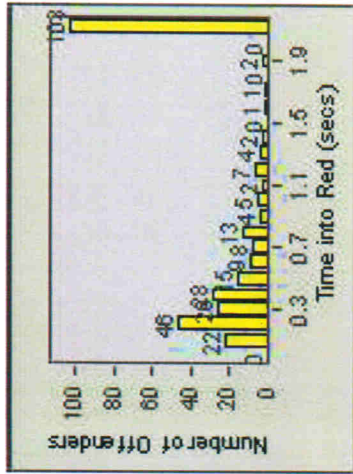

LANE 4

LANE TOTAL

Redflex Redlight Offender Statistics

CONTRACT: Napa **LOCATION:** NPA-1212-01 Hwy 29
DATE FROM: 01-Feb-2010 **DATE TO:** 31-Oct-2011

Redflex Redlight Offender Statistics

CONTRACT: Napa **LOCATION:** NPA-BRTR-01 Big Ranch Rd and Trancas Ave
DATE FROM: 01-Feb-2010 **DATE TO:** 31-Oct-2011

LANE 1

LANE 2

LANE 3

Redflex Redlight Offender Statistics

CONTRACT: Napa **LOCATION:** NPA-BRTR-01 Big Ranch Rd and Trancas Ave
DATE FROM: 01-Feb-2010 **DATE TO:** 31-Oct-2011

LANE 4

LANE TOTAL

Redflex Redlight Offender Statistics