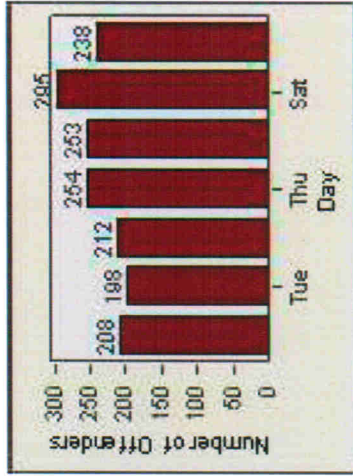

LANE 1

LANE 2

LANE 3

Redflex Redlight Offender Statistics

CONTRACT: Napa **LOCATION:** NPA-SOIM-01 Soscol Ave
DATE FROM: 01-Feb-2010 **DATE TO:** 31-Oct-2011

LANE 4

LANE TOTAL

Redflex Redlight Offender Statistics