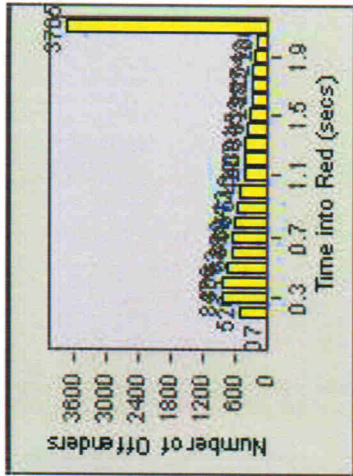

Redflex Redlight Offender Statistics

CONTRACT: Napa **LOCATION:** NPA-1212-01 Hwy 29
DATE FROM: 01-Feb-2010 **DATE TO:** 31-Oct-2011

LANE 1

LANE 2

LANE 3

Redflex Redlight Offender Statistics

CONTRACT: Napa **LOCATION:** NPA-1212-01 Hwy 29
DATE FROM: 01-Feb-2010 **DATE TO:** 31-Oct-2011

LANE 4

LANE TOTAL

Redflex Redlight Offender Statistics

CONTRACT: Napa **LOCATION:** NPA-1212-01 Hwy 29
DATE FROM: 01-Feb-2010 **DATE TO:** 31-Oct-2011

Redflex Redlight Offender Statistics

CONTRACT: Napa **LOCATION:** NPA-BRTR-01 Big Ranch Rd and Trancas Ave
DATE FROM: 01-Feb-2010 **DATE TO:** 31-Oct-2011