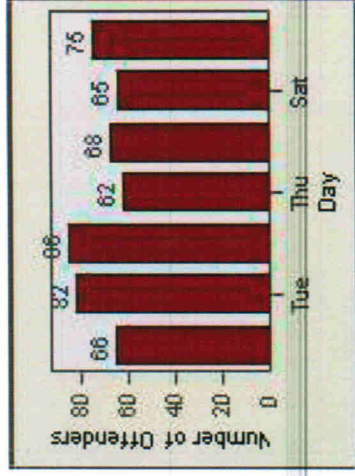

Redflex Redlight Offender Statistics

CONTRACT: Napa **LOCATION:** NPA-1212-01 Hwy 29
DATE FROM: 01-Feb-2010 **DATE TO:** 31-Oct-2011

LANE 1

LANE 2

LANE 3

Redflex Redlight Offender Statistics

CONTRACT: Napa **LOCATION:** NPA-1212-01 Hwy 29
DATE FROM: 01-Feb-2010 **DATE TO:** 31-Oct-2011

LANE 4

LANE TOTAL

Redflex Redlight Offender Statistics

CONTRACT: Napa **LOCATION:** NPA-1212-01 Hwy 29
DATE FROM: 01-Feb-2010 **DATE TO:** 31-Oct-2011

Redflex Redlight Offender Statistics

CONTRACT: Napa **LOCATION:** NPA-BRTR-01 Big Ranch Rd and Trancas Ave
DATE FROM: 01-Feb-2010 **DATE TO:** 31-Oct-2011