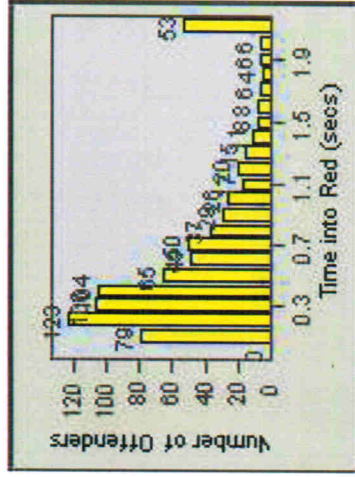

Redflex Redlight Offender Statistics

CONTRACT: Napa **LOCATION:** NPA-1212-01 Hwy 29
DATE FROM: 01-Feb-2010 **DATE TO:** 31-Oct-2011

LANE 1

LANE 2

LANE 3

Redflex Redlight Offender Statistics

CONTRACT: Napa **LOCATION:** NPA-1212-01 Hwy 29
DATE FROM: 01-Feb-2010 **DATE TO:** 31-Oct-2011

LANE 4

LANE TOTAL

Redflex Redlight Offender Statistics

CONTRACT: Napa **LOCATION:** NPA-1212-01 Hwy 29
DATE FROM: 01-Feb-2010 **DATE TO:** 31-Oct-2011

Redflex Redlight Offender Statistics

CONTRACT: Napa **LOCATION:** NPA-BRTR-01 Big Ranch Rd and Trancas Ave
DATE FROM: 01-Feb-2010 **DATE TO:** 31-Oct-2011