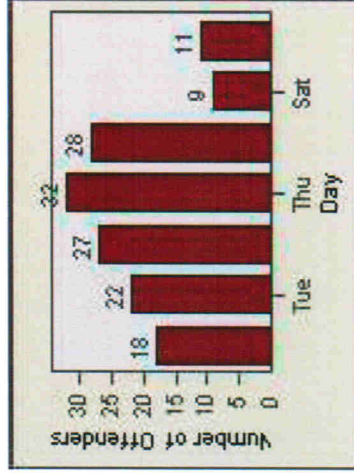

LANE 4

LANE TOTAL

Redflex Redlight Offender Statistics

CONTRACT: Napa **LOCATION:** NPA-1212-01 Hwy 29
DATE FROM: 01-Feb-2010 **DATE TO:** 31-Oct-2011

Redflex Redlight Offender Statistics

CONTRACT: Napa **LOCATION:** NPA-BRTR-01 Big Ranch Rd and Trancas Ave
DATE FROM: 01-Feb-2010 **DATE TO:** 31-Oct-2011

LANE 1

LANE 2

LANE 3

Redflex Redlight Offender Statistics

CONTRACT: Napa **LOCATION:** NPA-BRTR-01 Big Ranch Rd and Trancas Ave
DATE FROM: 01-Feb-2010 **DATE TO:** 31-Oct-2011

LANE 4

LANE TOTAL

Redflex Redlight Offender Statistics