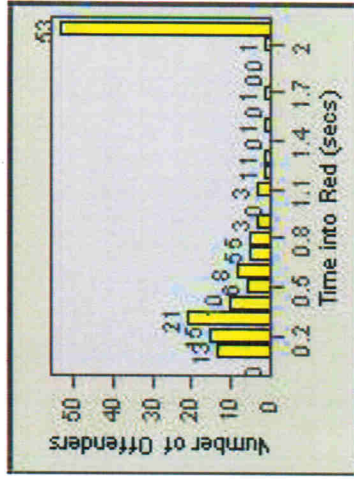

LANE 4

LANE TOTAL

Redflex Redlight Offender Statistics

CONTRACT: Napa **LOCATION:** NPA-1212-01 Hwy 29
DATE FROM: 01-Feb-2010 **DATE TO:** 31-Oct-2011

Redflex Redlight Offender Statistics

CONTRACT: Napa **LOCATION:** NPA-BRTR-01 Big Ranch Rd and Trancas Ave
DATE FROM: 01-Feb-2010 **DATE TO:** 31-Oct-2011

LANE 1

LANE 2

LANE 3

Redflex Redlight Offender Statistics

CONTRACT: Napa **LOCATION:** NPA-BRTR-01 Big Ranch Rd and Trancas Ave
DATE FROM: 01-Feb-2010 **DATE TO:** 31-Oct-2011

LANE 4

LANE TOTAL

Redflex Redlight Offender Statistics