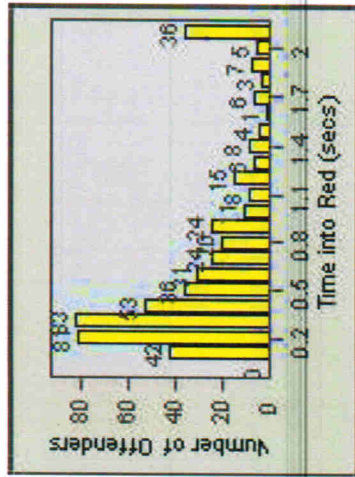

Redflex Redlight Offender Statistics

CONTRACT: Napa **LOCATION:** NPA-1212-01 Hwy 29
DATE FROM: 01-Feb-2010 **DATE TO:** 31-Oct-2011

LANE 1

LANE 2

LANE 3

Redflex Redlight Offender Statistics

CONTRACT: Napa **LOCATION:** NPA-1212-01 Hwy 29
DATE FROM: 01-Feb-2010 **DATE TO:** 31-Oct-2011