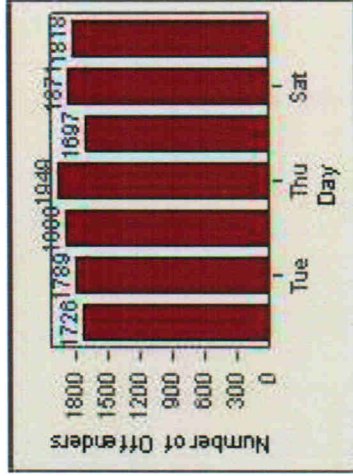

Redflex Redlight Offender Statistics

CONTRACT: Napa **LOCATION:** NPA-1212-01 Hwy 29
DATE FROM: 01-Feb-2010 **DATE TO:** 31-Oct-2011

LANE 1

LANE 2

LANE 3

Redflex Redlight Offender Statistics

CONTRACT: Napa **LOCATION:** NPA-1212-01 Hwy 29
DATE FROM: 01-Feb-2010 **DATE TO:** 31-Oct-2011

LANE 4

LANE TOTAL

Redflex Redlight Offender Statistics

CONTRACT: Napa **LOCATION:** NPA-1212-01 Hwy 29
DATE FROM: 01-Feb-2010 **DATE TO:** 31-Oct-2011

Redflex Redlight Offender Statistics

CONTRACT: Napa **LOCATION:** NPA-BRTR-01 Big Ranch Rd and Trancas Ave
DATE FROM: 01-Feb-2010 **DATE TO:** 31-Oct-2011