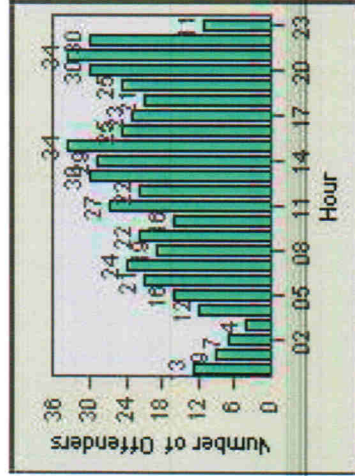

Redflex Redlight Offender Statistics

CONTRACT: Napa **LOCATION:** NPA-1212-01 Hwy 29
DATE FROM: 01-Feb-2010 **DATE TO:** 31-Oct-2011

LANE 1

LANE 2

LANE 3

Redflex Redlight Offender Statistics

CONTRACT: Napa **LOCATION:** NPA-1212-01 Hwy 29
DATE FROM: 01-Feb-2010 **DATE TO:** 31-Oct-2011

LANE 4

LANE TOTAL

Redflex Redlight Offender Statistics

CONTRACT: Napa **LOCATION:** NPA-1212-01 Hwy 29
DATE FROM: 01-Feb-2010 **DATE TO:** 31-Oct-2011

Redflex Redlight Offender Statistics

CONTRACT: Napa **LOCATION:** NPA-BRTR-01 Big Ranch Rd and Trancas Ave
DATE FROM: 01-Feb-2010 **DATE TO:** 31-Oct-2011