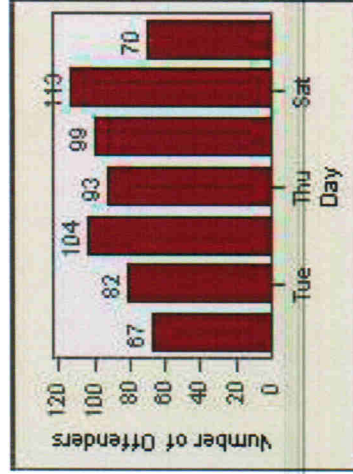

LANE 4

LANE TOTAL

Redflex Redlight Offender Statistics

CONTRACT: Napa **LOCATION:** NPA-1212-01 Hwy 29
DATE FROM: 01-Feb-2010 **DATE TO:** 31-Oct-2011

Redflex Redlight Offender Statistics

CONTRACT: Napa **LOCATION:** NPA-BRTR-01 Big Ranch Rd and Trancas Ave
DATE FROM: 01-Feb-2010 **DATE TO:** 31-Oct-2011

LANE 1

LANE 2

LANE 3

Redflex Redlight Offender Statistics

CONTRACT: Napa **LOCATION:** NPA-BRTR-01 Big Ranch Rd and Trancas Ave
DATE FROM: 01-Feb-2010 **DATE TO:** 31-Oct-2011

LANE 4

LANE TOTAL

Redflex Redlight Offender Statistics