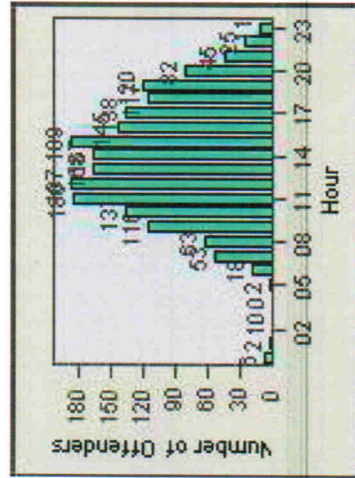

LANE 1

LANE 2

LANE 3

Redflex Redlight Offender Statistics

CONTRACT: Napa **LOCATION:** NPA-BRTR-01 Big Ranch Rd and Trancas Ave
DATE FROM: 01-Feb-2010 **DATE TO:** 31-Oct-2011

LANE 4

LANE TOTAL

Redflex Redlight Offender Statistics

CONTRACT: Napa **LOCATION:** NPA-BRTR-01 Big Ranch Rd and Trancas Ave
DATE FROM: 01-Feb-2010 **DATE TO:** 31-Oct-2011

Redflex Redlight Offender Statistics

CONTRACT: Napa **LOCATION:** NPA-JEFI-01 Jefferson St and First St
DATE FROM: 01-Feb-2010 **DATE TO:** 31-Oct-2011

LANE 1

LANE 2

LANE 3

Redflex Redlight Offender Statistics

CONTRACT: Napa LOCATION: NPA-JEFI-01 Jefferson St and First St
DATE FROM: 01-Feb-2010 DATE TO: 31-Oct-2011

LANE 4

LANE TOTAL

Redflex Redlight Offender Statistics