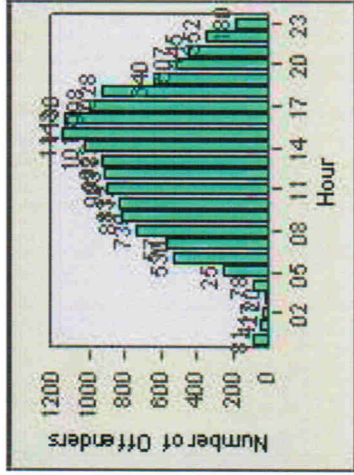

LANE 4

LANE TOTAL

Redflex Redlight Offender Statistics

CONTRACT: Napa **LOCATION:** NPA-1212-01 Hwy 29
DATE FROM: 01-Feb-2010 **DATE TO:** 31-Oct-2011

Redflex Redlight Offender Statistics

CONTRACT: Napa **LOCATION:** NPA-BRTR-01 Big Ranch Rd and Trancas Ave
DATE FROM: 01-Feb-2010 **DATE TO:** 31-Oct-2011

LANE 1

LANE 2

LANE 3

Redflex Redlight Offender Statistics

CONTRACT: Napa **LOCATION:** NPA-BRTR-01 Big Ranch Rd and Trancas Ave
DATE FROM: 01-Feb-2010 **DATE TO:** 31-Oct-2011

LANE 4

LANE TOTAL

Redflex Redlight Offender Statistics