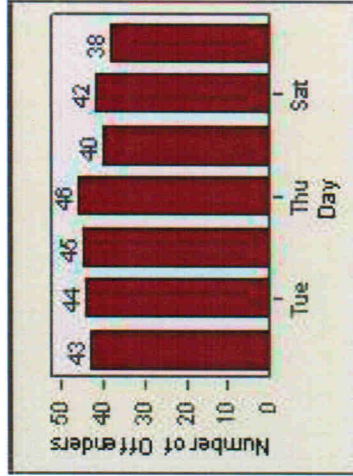

LANE 4

LANE TOTAL

Redflex Redlight Offender Statistics

CONTRACT: Napa **LOCATION:** NPA-1212-01 Hwy 29
DATE FROM: 01-Feb-2010 **DATE TO:** 31-Oct-2011

Redflex Redlight Offender Statistics

CONTRACT: Napa **LOCATION:** NPA-BRTR-01 Big Ranch Rd and Trancas Ave
DATE FROM: 01-Feb-2010 **DATE TO:** 31-Oct-2011

LANE 1

LANE 2

LANE 3

Redflex Redlight Offender Statistics

CONTRACT: Napa **LOCATION:** NPA-BRTR-01 Big Ranch Rd and Trancas Ave
DATE FROM: 01-Feb-2010 **DATE TO:** 31-Oct-2011

LANE 4

LANE TOTAL

Redflex Redlight Offender Statistics