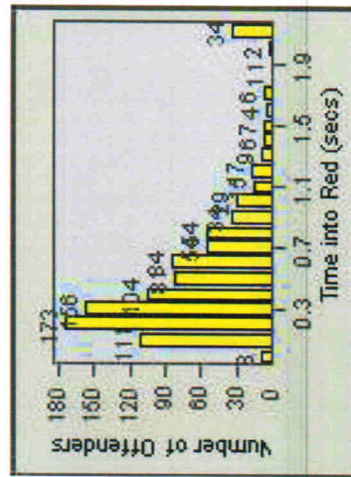

LANE 1

LANE 2

LANE 3

Redflex Redlight Offender Statistics

CONTRACT: Napa LOCATION: NPA-JEFI-01 Jefferson St and First St
DATE FROM: 01-Feb-2010 DATE TO: 31-Oct-2011

LANE 4

LANE TOTAL

Redflex Redlight Offender Statistics

CONTRACT: Napa **LOCATION:** NPA-JEFI-01 Jefferson St and First St
DATE FROM: 01-Feb-2010 **DATE TO:** 31-Oct-2011

Redflex Redlight Offender Statistics

CONTRACT: Napa **LOCATION:** NPA-SOIM-01 Soscol Ave
DATE FROM: 01-Feb-2010 **DATE TO:** 31-Oct-2011

LANE 1

LANE 2

LANE 3

Redflex Redlight Offender Statistics

CONTRACT: Napa **LOCATION:** NPA-SOIM-01 Soscol Ave
DATE FROM: 01-Feb-2010 **DATE TO:** 31-Oct-2011

LANE 4

LANE TOTAL

Redflex Redlight Offender Statistics