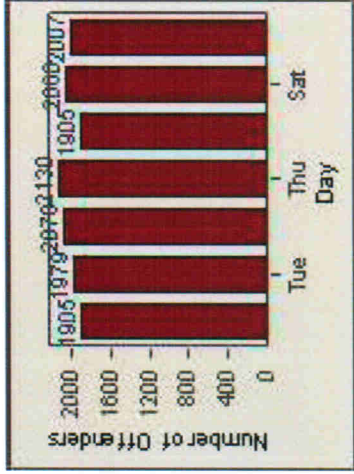

LANE 4

LANE TOTAL

Redflex Redlight Offender Statistics

CONTRACT: Napa **LOCATION:** NPA-1212-01 Hwy 29
DATE FROM: 01-Feb-2010 **DATE TO:** 31-Oct-2011

Redflex Redlight Offender Statistics

CONTRACT: Napa **LOCATION:** NPA-BRTR-01 Big Ranch Rd and Trancas Ave
DATE FROM: 01-Feb-2010 **DATE TO:** 31-Oct-2011

LANE 1

LANE 2

LANE 3

Redflex Redlight Offender Statistics

CONTRACT: Napa **LOCATION:** NPA-BRTR-01 Big Ranch Rd and Trancas Ave
DATE FROM: 01-Feb-2010 **DATE TO:** 31-Oct-2011

LANE 4

LANE TOTAL

Redflex Redlight Offender Statistics