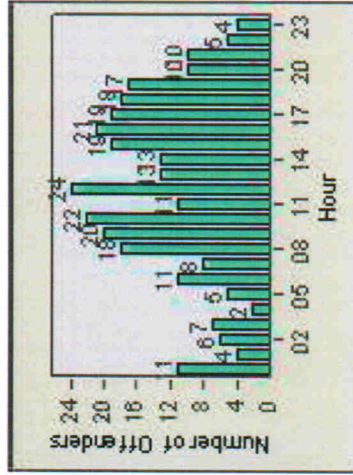

LANE 4

LANE TOTAL

Redflex Redlight Offender Statistics

CONTRACT: Napa **LOCATION:** NPA-1212-01 Hwy 29
DATE FROM: 01-Feb-2010 **DATE TO:** 31-Oct-2011

Redflex Redlight Offender Statistics

CONTRACT: Napa **LOCATION:** NPA-BRTR-01 Big Ranch Rd and Trancas Ave
DATE FROM: 01-Feb-2010 **DATE TO:** 31-Oct-2011

LANE 1

LANE 2

LANE 3

Redflex Redlight Offender Statistics

CONTRACT: Napa **LOCATION:** NPA-BRTR-01 Big Ranch Rd and Trancas Ave
DATE FROM: 01-Feb-2010 **DATE TO:** 31-Oct-2011

LANE 4

LANE TOTAL

Redflex Redlight Offender Statistics