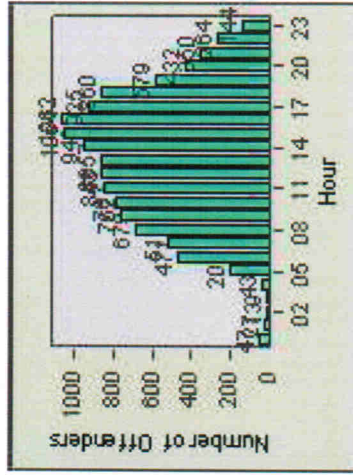

Redflex Redlight Offender Statistics

CONTRACT: Napa **LOCATION:** NPA-1212-01 Hwy 29
DATE FROM: 01-Feb-2010 **DATE TO:** 31-Oct-2011

LANE 1

LANE 2

LANE 3

Redflex Redlight Offender Statistics

CONTRACT: Napa **LOCATION:** NPA-1212-01 Hwy 29
DATE FROM: 01-Feb-2010 **DATE TO:** 31-Oct-2011

LANE 4

LANE TOTAL

Redflex Redlight Offender Statistics

CONTRACT: Napa **LOCATION:** NPA-1212-01 Hwy 29
DATE FROM: 01-Feb-2010 **DATE TO:** 31-Oct-2011

Redflex Redlight Offender Statistics

CONTRACT: Napa **LOCATION:** NPA-BRTR-01 Big Ranch Rd and Trancas Ave
DATE FROM: 01-Feb-2010 **DATE TO:** 31-Oct-2011