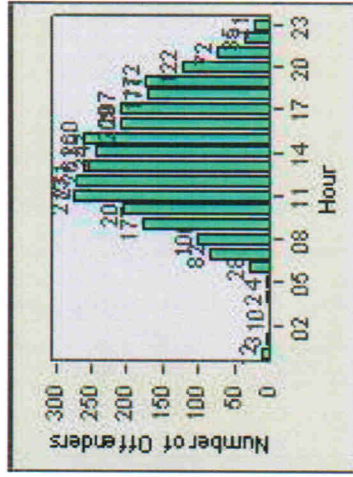

LANE 1

LANE 2

LANE 3

Redflex Redlight Offender Statistics

CONTRACT: Napa LOCATION: NPA-JEFI-01 Jefferson St and First St
DATE FROM: 01-Feb-2010 DATE TO: 31-Oct-2011

LANE 4

LANE TOTAL

Redflex Redlight Offender Statistics

CONTRACT: Napa **LOCATION:** NPA-JEFI-01 Jefferson St and First St
DATE FROM: 01-Feb-2010 **DATE TO:** 31-Oct-2011

Redflex Redlight Offender Statistics

CONTRACT: Napa **LOCATION:** NPA-SOIM-01 Soscol Ave
DATE FROM: 01-Feb-2010 **DATE TO:** 31-Oct-2011