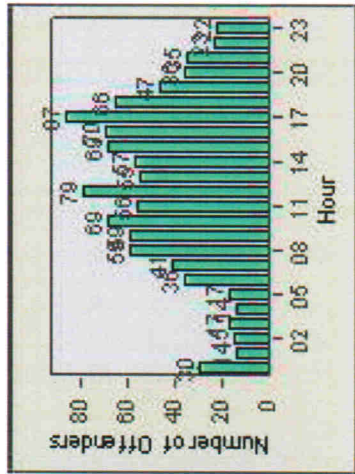

Redflex Redlight Offender Statistics

CONTRACT: Napa   **LOCATION:** NPA-BRTR-01 Big Ranch Rd and Trancas Ave
DATE FROM: 01-Feb-2010   **DATE TO:** 31-Oct-2011