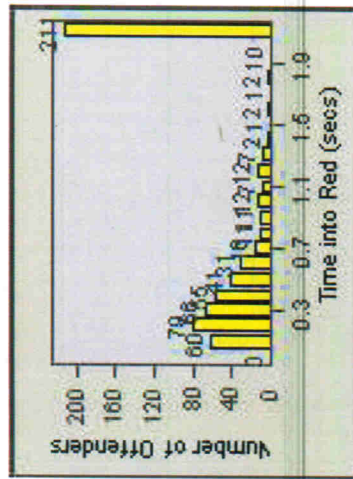

Redflex Redlight Offender Statistics

CONTRACT: Napa **LOCATION:** NPA-1212-01 Hwy 29
DATE FROM: 01-Feb-2010 **DATE TO:** 31-Oct-2011

LANE 1

LANE 2

LANE 3

Redflex Redlight Offender Statistics

CONTRACT: Napa **LOCATION:** NPA-1212-01 Hwy 29
DATE FROM: 01-Feb-2010 **DATE TO:** 31-Oct-2011

LANE 4

LANE TOTAL

Redflex Redlight Offender Statistics

CONTRACT: Napa **LOCATION:** NPA-1212-01 Hwy 29
DATE FROM: 01-Feb-2010 **DATE TO:** 31-Oct-2011

Redflex Redlight Offender Statistics

CONTRACT: Napa **LOCATION:** NPA-BRTR-01 Big Ranch Rd and Trancas Ave
DATE FROM: 01-Feb-2010 **DATE TO:** 31-Oct-2011

LANE 1

LANE 2

LANE 3

Redflex Redlight Offender Statistics

CONTRACT: Napa **LOCATION:** NPA-BRTR-01 Big Ranch Rd and Trancas Ave
DATE FROM: 01-Feb-2010 **DATE TO:** 31-Oct-2011

LANE 4

LANE TOTAL

Redflex Redlight Offender Statistics