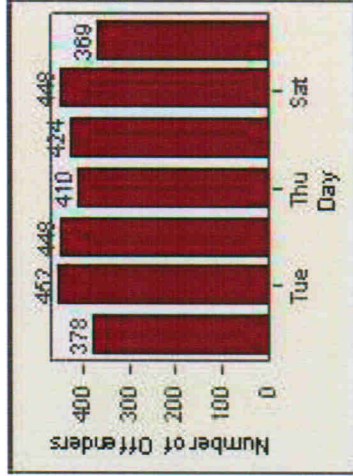

LANE 1

LANE 2

LANE 3

Redflex Redlight Offender Statistics

CONTRACT: Napa LOCATION: NPA-JEFI-01 Jefferson St and First St
DATE FROM: 01-Feb-2010 DATE TO: 31-Oct-2011

LANE 4

LANE TOTAL

Redflex Redlight Offender Statistics

CONTRACT: Napa **LOCATION:** NPA-JEFI-01 Jefferson St and First St
DATE FROM: 01-Feb-2010 **DATE TO:** 31-Oct-2011

Redflex Redlight Offender Statistics

CONTRACT: Napa **LOCATION:** NPA-SOIM-01 Soscol Ave
DATE FROM: 01-Feb-2010 **DATE TO:** 31-Oct-2011