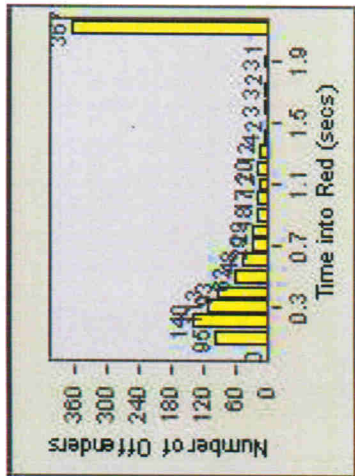

Redflex Redlight Offender Statistics

CONTRACT: Napa   **LOCATION:** NPA-BRTR-01 Big Ranch Rd and Trancas Ave
DATE FROM: 01-Feb-2010   **DATE TO:** 31-Oct-2011