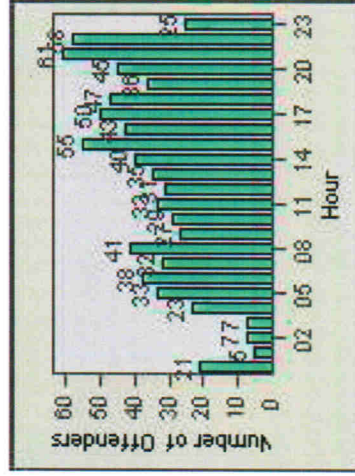

Redflex Redlight Offender Statistics

CONTRACT: Napa **LOCATION:** NPA-1212-01 Hwy 29
DATE FROM: 01-Feb-2010 **DATE TO:** 31-Oct-2011

LANE 1

LANE 2

LANE 3

Redflex Redlight Offender Statistics

CONTRACT: Napa **LOCATION:** NPA-1212-01 Hwy 29
DATE FROM: 01-Feb-2010 **DATE TO:** 31-Oct-2011