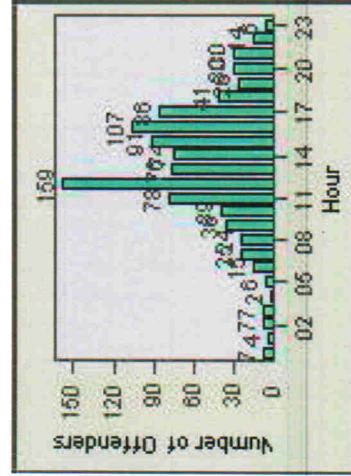

CONTRACT: Napa **LOCATION:** NPA-JEFI-01 Jefferson St and First St
DATE FROM: 01-Feb-2010 **DATE TO:** 31-Oct-2011

Redflex Redlight Offender Statistics

CONTRACT: Napa **LOCATION:** NPA-SOIM-01 Soscol Ave
DATE FROM: 01-Feb-2010 **DATE TO:** 31-Oct-2011

LANE 1

LANE 2

LANE 3

Redflex Redlight Offender Statistics

CONTRACT: Napa **LOCATION:** NPA-SOIM-01 Soscol Ave
DATE FROM: 01-Feb-2010 **DATE TO:** 31-Oct-2011

LANE 4

LANE TOTAL

Redflex Redlight Offender Statistics