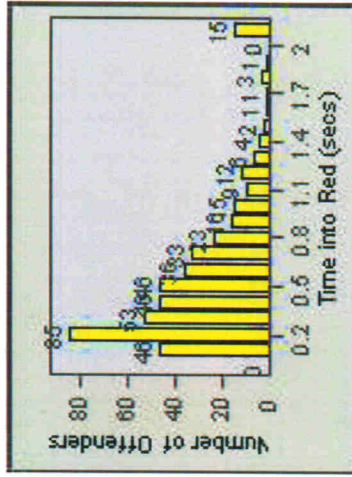

Redflex Redlight Offender Statistics

CONTRACT: Napa   **LOCATION:** NPA-SOIM-01 Soscol Ave
DATE FROM: 01-Feb-2010   **DATE TO:** 31-Oct-2011

LANE 1

LANE 2