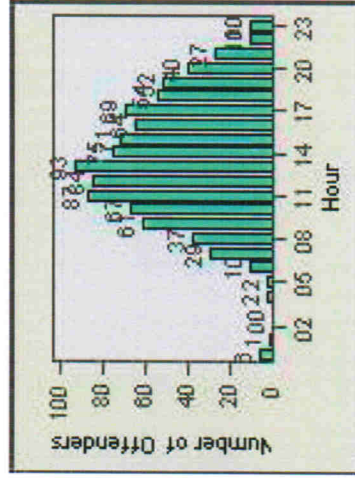

Redflex Redlight Offender Statistics

CONTRACT: Napa   **LOCATION:** NPA-JEFI-01 Jefferson St and First St
DATE FROM: 01-Feb-2010   **DATE TO:** 31-Oct-2011

LANE 1

LANE 2