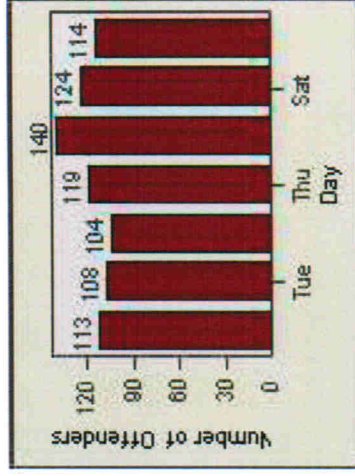

Redflex Redlight Offender Statistics

CONTRACT: Napa **LOCATION:** NPA-1212-01 Hwy 29
DATE FROM: 01-Feb-2010 **DATE TO:** 31-Oct-2011

LANE 1

LANE 2

LANE 3

Redflex Redlight Offender Statistics

CONTRACT: Napa **LOCATION:** NPA-1212-01 Hwy 29
DATE FROM: 01-Feb-2010 **DATE TO:** 31-Oct-2011

LANE 4

LANE TOTAL

Redflex Redlight Offender Statistics

CONTRACT: Napa **LOCATION:** NPA-1212-01 Hwy 29
DATE FROM: 01-Feb-2010 **DATE TO:** 31-Oct-2011

Redflex Redlight Offender Statistics

CONTRACT: Napa **LOCATION:** NPA-BRTR-01 Big Ranch Rd and Trancas Ave
DATE FROM: 01-Feb-2010 **DATE TO:** 31-Oct-2011