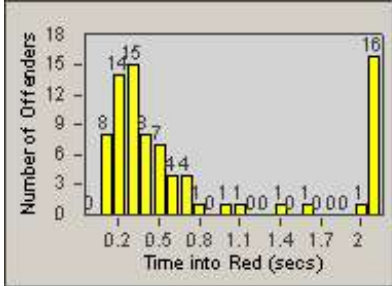

Redflex Redlight Offender Statistics

CONTRACT: Newark, CA
 DATE FROM: 1/Nov/2009

LOCATION: NWK-CHMO-01 Cherry
 DATE TO: 31/Oct/2010

LANE 1

LANE 2

LANE 3

Redflex Redlight Offender Statistics

CONTRACT: Newark, CA
 DATE FROM: 1/Nov/2009

LOCATION: NWK-CHMO-01 Cherry
 DATE TO: 31/Oct/2010

LANE 4

LANE 5

Redflex Redlight Offender Statistics

CONTRACT: Newark, CA
 DATE FROM: 1/Nov/2009

LOCATION: NWK-CHMO-01 Cherry
 DATE TO: 31/Oct/2010

LANE TOTAL