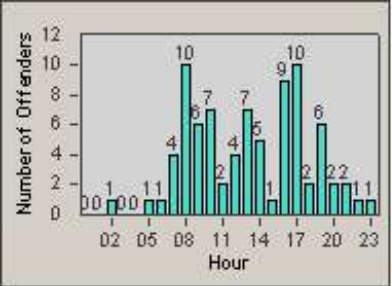

Redflex Redlight Offender Statistics

CONTRACT: Newark, CA
 DATE FROM: 1/Nov/2009

LOCATION: NWK-CHMO-01 Cherry
 DATE TO: 31/Oct/2010

LANE 1

LANE 2

LANE 3

Redflex Redlight Offender Statistics

CONTRACT: Newark, CA
 DATE FROM: 1/Nov/2009

LOCATION: NWK-CHMO-01 Cherry
 DATE TO: 31/Oct/2010

LANE 4

LANE 5

Redflex Redlight Offender Statistics

CONTRACT: Newark, CA
 DATE FROM: 1/Nov/2009

LOCATION: NWK-CHMO-01 Cherry
 DATE TO: 31/Oct/2010

LANE TOTAL