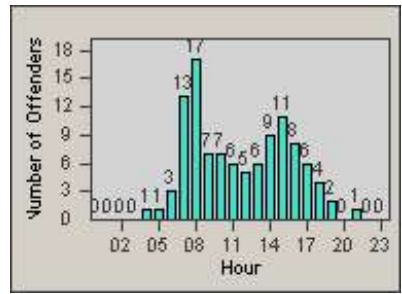

Redflex Redlight Offender Statistics

CONTRACT: Newark, CA
 DATE FROM: 1/Nov/2009

LOCATION: NWK-CHMO-01 Cherry
 DATE TO: 31/Oct/2010

LANE 1

LANE 2

LANE 3

Redflex Redlight Offender Statistics

CONTRACT: Newark, CA
 DATE FROM: 1/Nov/2009

LOCATION: NWK-CHMO-01 Cherry
 DATE TO: 31/Oct/2010

LANE 4

LANE 5

Redflex Redlight Offender Statistics

CONTRACT: Newark, CA
 DATE FROM: 1/Nov/2009

LOCATION: NWK-CHMO-01 Cherry
 DATE TO: 31/Oct/2010

LANE TOTAL