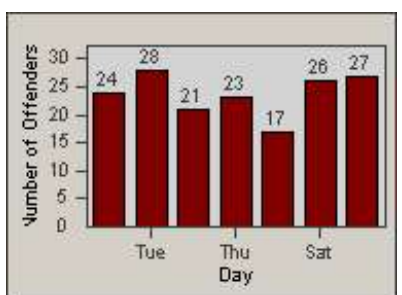

Redflex Redlight Offender Statistics

CONTRACT: Newark, CA
 DATE FROM: 1/Nov/2009

LOCATION: NWK-CHMO-01 Cherry
 DATE TO: 31/Oct/2010

LANE 1

LANE 2

LANE 3

Redflex Redlight Offender Statistics

CONTRACT: Newark, CA
 DATE FROM: 1/Nov/2009

LOCATION: NWK-CHMO-01 Cherry
 DATE TO: 31/Oct/2010

LANE 4

LANE 5

Redflex Redlight Offender Statistics

CONTRACT: Newark, CA
 DATE FROM: 1/Nov/2009

LOCATION: NWK-CHMO-01 Cherry
 DATE TO: 31/Oct/2010

LANE TOTAL