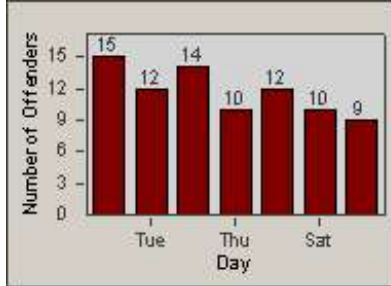

Redflex Redlight Offender Statistics

CONTRACT: Newark, CA
 DATE FROM: 1/Nov/2009

LOCATION: NWK-CHMO-01 Cherry
 DATE TO: 31/Oct/2010

LANE 1

LANE 2

LANE 3

Redflex Redlight Offender Statistics

CONTRACT: Newark, CA
 DATE FROM: 1/Nov/2009

LOCATION: NWK-CHMO-01 Cherry
 DATE TO: 31/Oct/2010

LANE 4

LANE 5

Redflex Redlight Offender Statistics

CONTRACT: Newark, CA
 DATE FROM: 1/Nov/2009

LOCATION: NWK-CHMO-01 Cherry
 DATE TO: 31/Oct/2010

LANE TOTAL