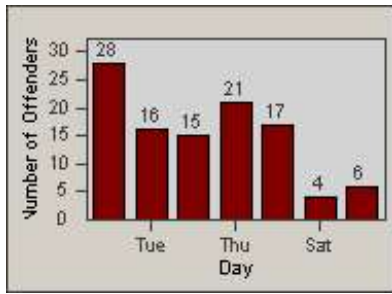

Redflex Redlight Offender Statistics

CONTRACT: Newark, CA
 DATE FROM: 1/Nov/2009

LOCATION: NWK-CHMO-01 Cherry
 DATE TO: 31/Oct/2010

LANE 1

LANE 2

LANE 3

Redflex Redlight Offender Statistics

CONTRACT: Newark, CA
 DATE FROM: 1/Nov/2009

LOCATION: NWK-CHMO-01 Cherry
 DATE TO: 31/Oct/2010

LANE 4

LANE 5

Redflex Redlight Offender Statistics

CONTRACT: Newark, CA
 DATE FROM: 1/Nov/2009

LOCATION: NWK-CHMO-01 Cherry
 DATE TO: 31/Oct/2010

LANE TOTAL