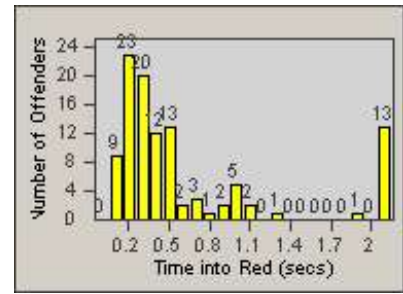

Redflex Redlight Offender Statistics

CONTRACT: Newark, CA
 DATE FROM: 1/Nov/2009

LOCATION: NWK-CHMO-01 Cherry
 DATE TO: 31/Oct/2010

LANE 1

LANE 2

LANE 3

Redflex Redlight Offender Statistics

CONTRACT: Newark, CA
 DATE FROM: 1/Nov/2009

LOCATION: NWK-CHMO-01 Cherry
 DATE TO: 31/Oct/2010

LANE 4

LANE 5

Redflex Redlight Offender Statistics

CONTRACT: Newark, CA
 DATE FROM: 1/Nov/2009

LOCATION: NWK-CHMO-01 Cherry
 DATE TO: 31/Oct/2010

LANE TOTAL