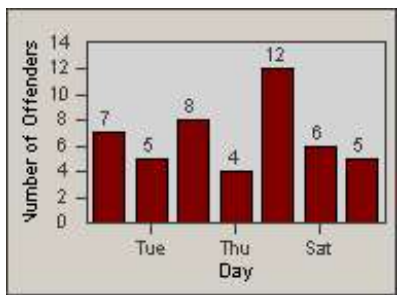

Redflex Redlight Offender Statistics

CONTRACT: Newark, CA
 DATE FROM: 1/Nov/2009

LOCATION: NWK-CHMO-01 Cherry
 DATE TO: 31/Oct/2010

LANE 1

LANE 2

LANE 3

Redflex Redlight Offender Statistics

CONTRACT: Newark, CA
 DATE FROM: 1/Nov/2009

LOCATION: NWK-CHMO-01 Cherry
 DATE TO: 31/Oct/2010

LANE 4

LANE 5

Redflex Redlight Offender Statistics

CONTRACT: Newark, CA
 DATE FROM: 1/Nov/2009

LOCATION: NWK-CHMO-01 Cherry
 DATE TO: 31/Oct/2010

LANE TOTAL