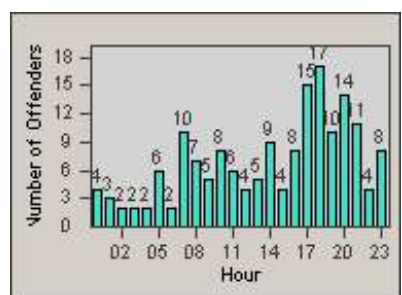

Redflex Redlight Offender Statistics

CONTRACT: Newark, CA
 DATE FROM: 1/Nov/2009

LOCATION: NWK-CHMO-01 Cherry
 DATE TO: 31/Oct/2010

LANE 1

LANE 2

LANE 3

Redflex Redlight Offender Statistics

CONTRACT: Newark, CA
 DATE FROM: 1/Nov/2009

LOCATION: NWK-CHMO-01 Cherry
 DATE TO: 31/Oct/2010

LANE 4

LANE 5

Redflex Redlight Offender Statistics

CONTRACT: Newark, CA
 DATE FROM: 1/Nov/2009

LOCATION: NWK-CHMO-01 Cherry
 DATE TO: 31/Oct/2010

LANE TOTAL