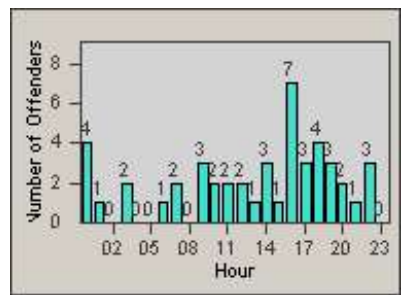

Redflex Redlight Offender Statistics

CONTRACT: Newark, CA
 DATE FROM: 1/Nov/2009

LOCATION: NWK-CHMO-01 Cherry
 DATE TO: 31/Oct/2010

LANE 1

LANE 2

LANE 3

Redflex Redlight Offender Statistics

CONTRACT: Newark, CA
 DATE FROM: 1/Nov/2009

LOCATION: NWK-CHMO-01 Cherry
 DATE TO: 31/Oct/2010

LANE 4

LANE 5

Redflex Redlight Offender Statistics

CONTRACT: Newark, CA
 DATE FROM: 1/Nov/2009

LOCATION: NWK-CHMO-01 Cherry
 DATE TO: 31/Oct/2010

LANE TOTAL