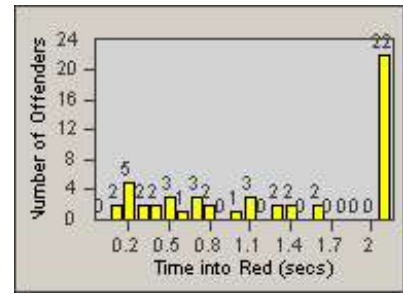

Redflex Redlight Offender Statistics

CONTRACT: Newark, CA
DATE FROM: 1/Nov/2009

LOCATION: NWK-NEJA-03 Newark Blvd and Jarvis Ave
DATE TO: 31/Oct/2010

LANE 4

LANE 5