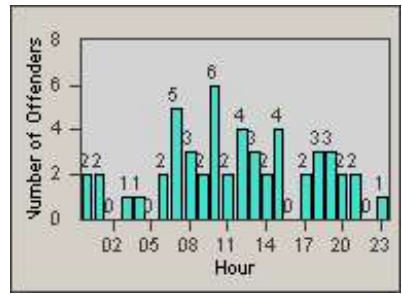

Redflex Redlight Offender Statistics

CONTRACT: Newark, CA
DATE FROM: 1/Nov/2009

LOCATION: NWK-NEJA-03 Newark Blvd and Jarvis Ave
DATE TO: 31/Oct/2010

LANE 4

LANE 5