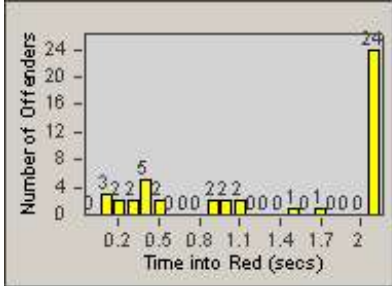

# Redflex Redlight Offender Statistics

CONTRACT: Newark, CA  
 DATE FROM: 1/Nov/2009

LOCATION: NWK-NEJA-03 Newark Blvd and Jarvis Ave  
 DATE TO: 31/Oct/2010