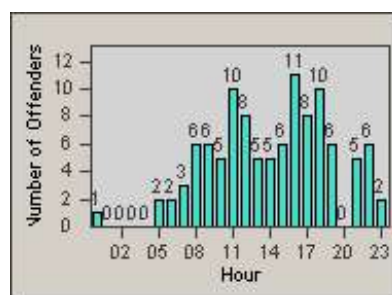

Redflex Redlight Offender Statistics

CONTRACT: Newark, CA
DATE FROM: 1/Nov/2009

LOCATION: NWK-NEJA-03 Newark Blvd and Jarvis Ave
DATE TO: 31/Oct/2010

LANE 1

LANE 2

LANE 3