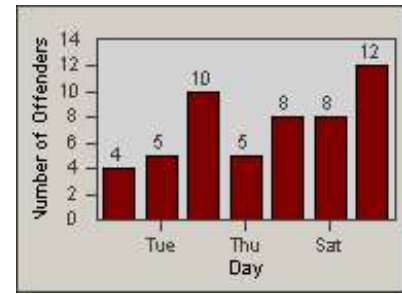

Redflex Redlight Offender Statistics

CONTRACT: Newark, CA
DATE FROM: 1/Nov/2009

LOCATION: NWK-NEJA-03 Newark Blvd and Jarvis Ave
DATE TO: 31/Oct/2010

LANE 4

LANE 5