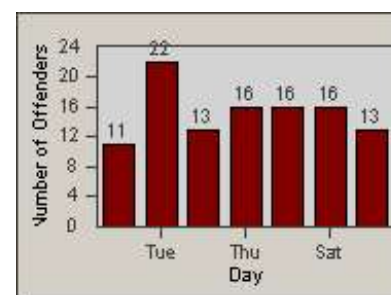

Redflex Redlight Offender Statistics

CONTRACT: Newark, CA
DATE FROM: 1/Nov/2009

LOCATION: NWK-NEJA-03 Newark Blvd and Jarvis Ave
DATE TO: 31/Oct/2010

LANE 1

LANE 2

LANE 3