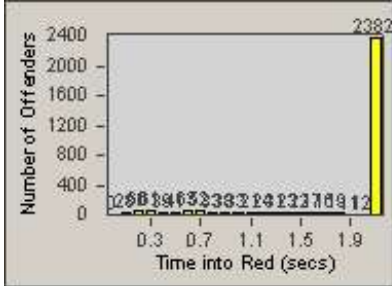

Redflex Redlight Offender Statistics

CONTRACT: Newark, CA
DATE FROM: 1/Nov/2009

LOCATION: NWK-NEJA-03 Newark Blvd and Jarvis Ave
DATE TO: 31/Oct/2010