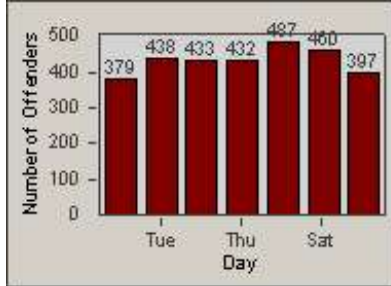

# Redflex Redlight Offender Statistics

CONTRACT: Newark, CA  
 DATE FROM: 1/Nov/2009

LOCATION: NWK-NEJA-03 Newark Blvd and Jarvis Ave  
 DATE TO: 31/Oct/2010