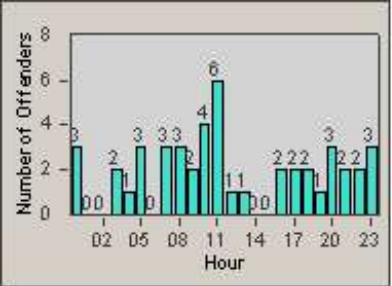

# Redflex Redlight Offender Statistics

CONTRACT: Newark, CA  
 DATE FROM: 1/Nov/2009

LOCATION: NWK-NEJA-03 Newark Blvd and Jarvis Ave  
 DATE TO: 31/Oct/2010