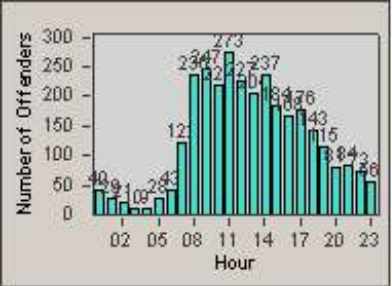

Redflex Redlight Offender Statistics

CONTRACT: Newark, CA
DATE FROM: 1/Nov/2009

LOCATION: NWK-NEJA-03 Newark Blvd and Jarvis Ave
DATE TO: 31/Oct/2010