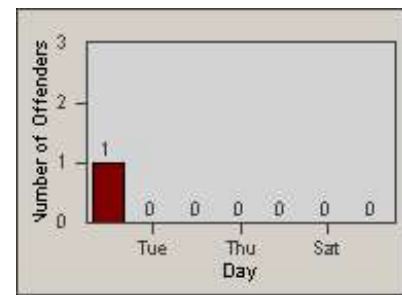

Redflex Redlight Offender Statistics

CONTRACT: Newark, CA
DATE FROM: 1/Jul/2007

LOCATION: NWK-CEMO-01 Cedar Blvd
DATE TO: 31/Jul/2007

LANE 1