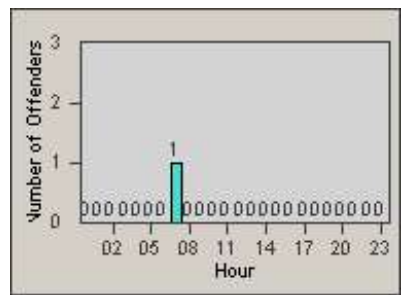

Redflex Redlight Offender Statistics

CONTRACT: Newark, CA
DATE FROM: 1/Jul/2007

LOCATION: NWK-CEMO-01 Cedar Blvd
DATE TO: 31/Jul/2007

LANE 1