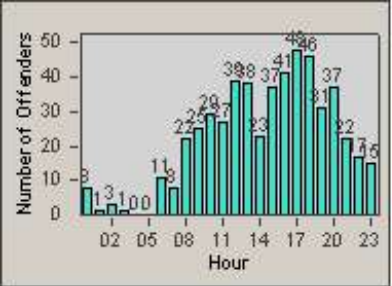

# Redflex Redlight Offender Statistics

CONTRACT: Newark, CA  
 DATE FROM: 1/Jul/2007

LOCATION: NWK-CEMO-01 Cedar Blvd  
 DATE TO: 31/Jul/2007