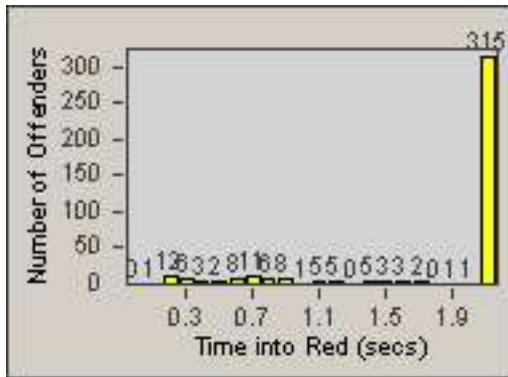

Redflex Redlight Offender Statistics

CONTRACT: Newark, CA
 DATE FROM: 01-Jul-2012

LOCATION: NWK-CEMO-01 Cedar Blvd
 DATE TO: 31-Jul-2012

LANE 1

LANE 2

LANE 3

Redflex Redlight Offender Statistics

CONTRACT: Newark, CA
 DATE FROM: 01-Jul-2012

LOCATION: NWK-CEMO-01 Cedar Blvd
 DATE TO: 31-Jul-2012

LANE 4

LANE 5

Redflex Redlight Offender Statistics

CONTRACT: Newark, CA
 DATE FROM: 01-Jul-2012

LOCATION: NWK-CEMO-01 Cedar Blvd
 DATE TO: 31-Jul-2012