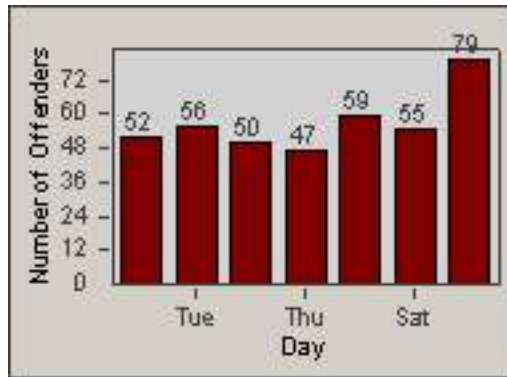

Redflex Redlight Offender Statistics

CONTRACT: Newark, CA
 DATE FROM: 01-Jul-2012

LOCATION: NWK-CEMO-01 Cedar Blvd
 DATE TO: 31-Jul-2012

LANE 1

LANE 2

LANE 3

Redflex Redlight Offender Statistics

CONTRACT: Newark, CA
 DATE FROM: 01-Jul-2012

LOCATION: NWK-CEMO-01 Cedar Blvd
 DATE TO: 31-Jul-2012

LANE 4

LANE 5

Redflex Redlight Offender Statistics

CONTRACT: Newark, CA
 DATE FROM: 01-Jul-2012

LOCATION: NWK-CEMO-01 Cedar Blvd
 DATE TO: 31-Jul-2012