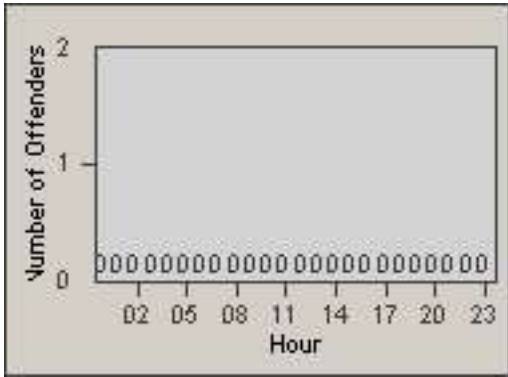

Redflex Redlight Offender Statistics

CONTRACT: Newark, CA
 DATE FROM: 01-Jul-2012

LOCATION: NWK-CEMO-01 Cedar Blvd
 DATE TO: 31-Jul-2012

LANE 1

LANE 2

LANE 3

Redflex Redlight Offender Statistics

CONTRACT: Newark, CA
 DATE FROM: 01-Jul-2012

LOCATION: NWK-CEMO-01 Cedar Blvd
 DATE TO: 31-Jul-2012

LANE 4

LANE 5

Redflex Redlight Offender Statistics

CONTRACT: Newark, CA
 DATE FROM: 01-Jul-2012

LOCATION: NWK-CEMO-01 Cedar Blvd
 DATE TO: 31-Jul-2012