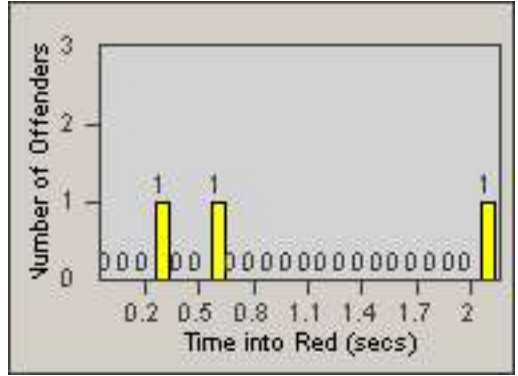

Redflex Redlight Offender Statistics

CONTRACT: Newark, CA
 DATE FROM: 01-Jul-2012

LOCATION: NWK-CEMO-01 Cedar Blvd
 DATE TO: 31-Jul-2012

LANE 1

LANE 2

LANE 3

Redflex Redlight Offender Statistics

CONTRACT: Newark, CA
 DATE FROM: 01-Jul-2012

LOCATION: NWK-CEMO-01 Cedar Blvd
 DATE TO: 31-Jul-2012

LANE 4

LANE 5

Redflex Redlight Offender Statistics

CONTRACT: Newark, CA
 DATE FROM: 01-Jul-2012

LOCATION: NWK-CEMO-01 Cedar Blvd
 DATE TO: 31-Jul-2012