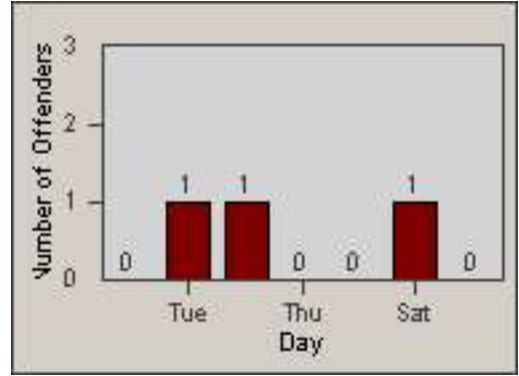

Redflex Redlight Offender Statistics

CONTRACT: Newark, CA
 DATE FROM: 01-Jul-2012

LOCATION: NWK-CEMO-01 Cedar Blvd
 DATE TO: 31-Jul-2012

LANE 1

LANE 2

LANE 3

Redflex Redlight Offender Statistics

CONTRACT: Newark, CA
 DATE FROM: 01-Jul-2012

LOCATION: NWK-CEMO-01 Cedar Blvd
 DATE TO: 31-Jul-2012

LANE 4

LANE 5

Redflex Redlight Offender Statistics

CONTRACT: Newark, CA
 DATE FROM: 01-Jul-2012

LOCATION: NWK-CEMO-01 Cedar Blvd
 DATE TO: 31-Jul-2012