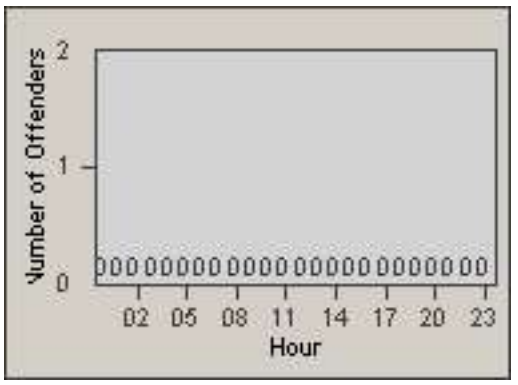

Redflex Redlight Offender Statistics

CONTRACT: Newark, CA
 DATE FROM: 01-Jul-2012

LOCATION: NWK-CEMO-01 Cedar Blvd
 DATE TO: 31-Jul-2012

LANE 1

LANE 2

LANE 3

Redflex Redlight Offender Statistics

CONTRACT: Newark, CA
 DATE FROM: 01-Jul-2012

LOCATION: NWK-CEMO-01 Cedar Blvd
 DATE TO: 31-Jul-2012

LANE 4

LANE 5

Redflex Redlight Offender Statistics

CONTRACT: Newark, CA
 DATE FROM: 01-Jul-2012

LOCATION: NWK-CEMO-01 Cedar Blvd
 DATE TO: 31-Jul-2012