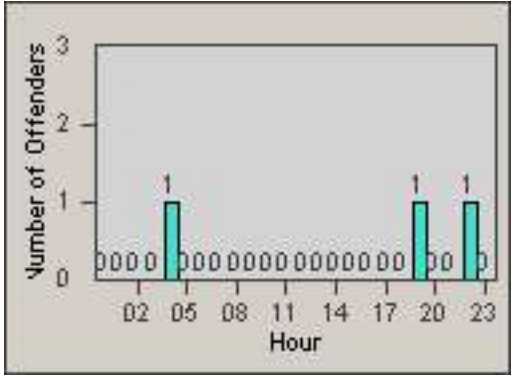

Redflex Redlight Offender Statistics

CONTRACT: Newark, CA
 DATE FROM: 01-Jul-2012

LOCATION: NWK-CEMO-01 Cedar Blvd
 DATE TO: 31-Jul-2012

LANE 1

LANE 2

LANE 3

Redflex Redlight Offender Statistics

CONTRACT: Newark, CA
 DATE FROM: 01-Jul-2012

LOCATION: NWK-CEMO-01 Cedar Blvd
 DATE TO: 31-Jul-2012

LANE 4

LANE 5

Redflex Redlight Offender Statistics

CONTRACT: Newark, CA
 DATE FROM: 01-Jul-2012

LOCATION: NWK-CEMO-01 Cedar Blvd
 DATE TO: 31-Jul-2012