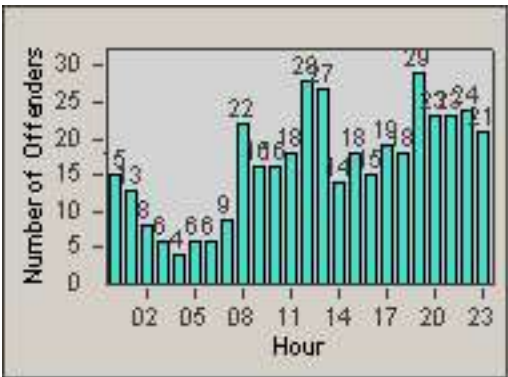

Redflex Redlight Offender Statistics

CONTRACT: Newark, CA
 DATE FROM: 01-Jul-2012

LOCATION: NWK-CEMO-01 Cedar Blvd
 DATE TO: 31-Jul-2012

LANE 1

LANE 2

LANE 3

Redflex Redlight Offender Statistics

CONTRACT: Newark, CA
 DATE FROM: 01-Jul-2012

LOCATION: NWK-CEMO-01 Cedar Blvd
 DATE TO: 31-Jul-2012

LANE 4

LANE 5

Redflex Redlight Offender Statistics

CONTRACT: Newark, CA
 DATE FROM: 01-Jul-2012

LOCATION: NWK-CEMO-01 Cedar Blvd
 DATE TO: 31-Jul-2012