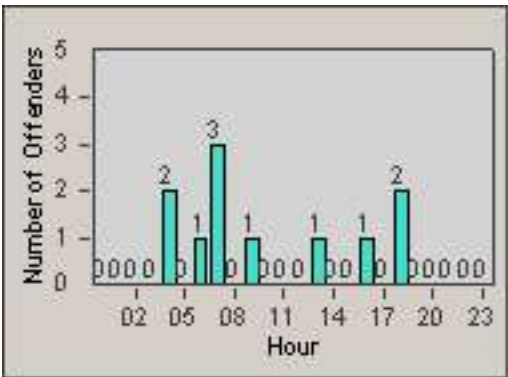

Redflex Redlight Offender Statistics

CONTRACT: Newark, CA
 DATE FROM: 01-Jul-2012

LOCATION: NWK-MOCE-01 Cedar Blvd
 DATE TO: 31-Jul-2012

LANE 1

LANE 2

LANE 3

Redflex Redlight Offender Statistics

CONTRACT: Newark, CA
 DATE FROM: 01-Jul-2012

LOCATION: NWK-MOCE-01 Cedar Blvd
 DATE TO: 31-Jul-2012

LANE 4

LANE 5

Redflex Redlight Offender Statistics

CONTRACT: Newark, CA
 DATE FROM: 01-Jul-2012

LOCATION: NWK-MOCE-01 Cedar Blvd
 DATE TO: 31-Jul-2012