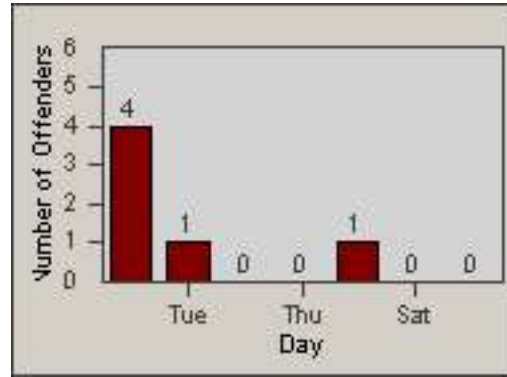

Redflex Redlight Offender Statistics

CONTRACT: Newark, CA
 DATE FROM: 01-Jul-2012

LOCATION: NWK-MOCE-01 Cedar Blvd
 DATE TO: 31-Jul-2012

LANE 1

LANE 2

LANE 3

Redflex Redlight Offender Statistics

CONTRACT: Newark, CA
 DATE FROM: 01-Jul-2012

LOCATION: NWK-MOCE-01 Cedar Blvd
 DATE TO: 31-Jul-2012

LANE 4

LANE 5

Redflex Redlight Offender Statistics

CONTRACT: Newark, CA
 DATE FROM: 01-Jul-2012

LOCATION: NWK-MOCE-01 Cedar Blvd
 DATE TO: 31-Jul-2012