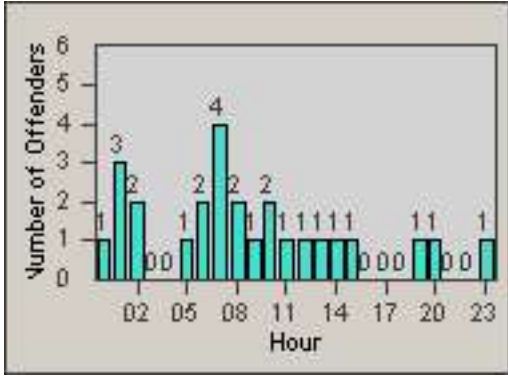

Redflex Redlight Offender Statistics

CONTRACT: Newark, CA
 DATE FROM: 01-Jul-2012

LOCATION: NWK-MOCE-01 Cedar Blvd
 DATE TO: 31-Jul-2012

LANE 1

LANE 2

LANE 3

Redflex Redlight Offender Statistics

CONTRACT: Newark, CA
 DATE FROM: 01-Jul-2012

LOCATION: NWK-MOCE-01 Cedar Blvd
 DATE TO: 31-Jul-2012

LANE 4

LANE 5

Redflex Redlight Offender Statistics

CONTRACT: Newark, CA
 DATE FROM: 01-Jul-2012

LOCATION: NWK-MOCE-01 Cedar Blvd
 DATE TO: 31-Jul-2012