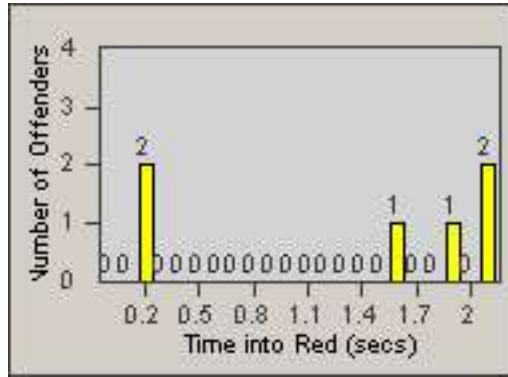

Redflex Redlight Offender Statistics

CONTRACT: Newark, CA
 DATE FROM: 01-Jul-2012

LOCATION: NWK-MOCE-01 Cedar Blvd
 DATE TO: 31-Jul-2012

LANE 1

LANE 2

LANE 3

Redflex Redlight Offender Statistics

CONTRACT: Newark, CA
 DATE FROM: 01-Jul-2012

LOCATION: NWK-MOCE-01 Cedar Blvd
 DATE TO: 31-Jul-2012

LANE 4

LANE 5

Redflex Redlight Offender Statistics

CONTRACT: Newark, CA
 DATE FROM: 01-Jul-2012

LOCATION: NWK-MOCE-01 Cedar Blvd
 DATE TO: 31-Jul-2012