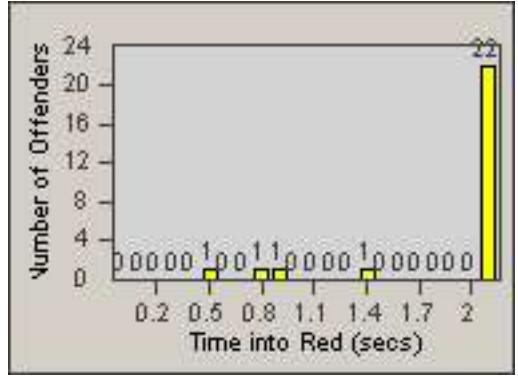

Redflex Redlight Offender Statistics

CONTRACT: Newark, CA
 DATE FROM: 01-Jul-2012

LOCATION: NWK-MOCE-01 Cedar Blvd
 DATE TO: 31-Jul-2012

LANE 1

LANE 2

LANE 3

Redflex Redlight Offender Statistics

CONTRACT: Newark, CA
 DATE FROM: 01-Jul-2012

LOCATION: NWK-MOCE-01 Cedar Blvd
 DATE TO: 31-Jul-2012

LANE 4

LANE 5

Redflex Redlight Offender Statistics

CONTRACT: Newark, CA
 DATE FROM: 01-Jul-2012

LOCATION: NWK-MOCE-01 Cedar Blvd
 DATE TO: 31-Jul-2012