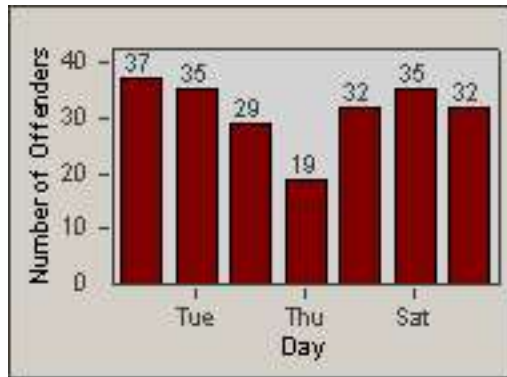

LOCATION: NWK-MOCE-01 Cedar Blvd
 DATE TO: 31-Jul-2012

LANE 4

LANE 5

Redflex Redlight Offender Statistics

CONTRACT: Newark, CA
 DATE FROM: 01-Jul-2012

LOCATION: NWK-MOCE-01 Cedar Blvd
 DATE TO: 31-Jul-2012