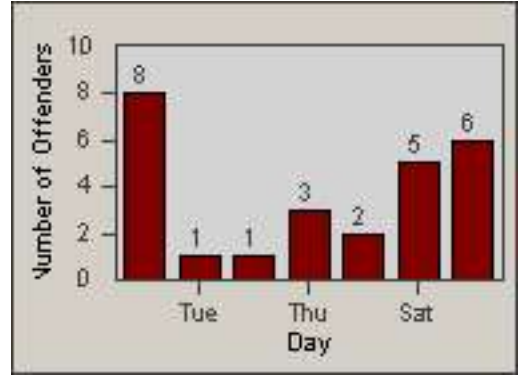

Redflex Redlight Offender Statistics

CONTRACT: Newark, CA
 DATE FROM: 01-Jul-2012

LOCATION: NWK-MOCE-01 Cedar Blvd
 DATE TO: 31-Jul-2012

LANE 1

LANE 2

LANE 3

Redflex Redlight Offender Statistics

CONTRACT: Newark, CA
 DATE FROM: 01-Jul-2012

LOCATION: NWK-MOCE-01 Cedar Blvd
 DATE TO: 31-Jul-2012

LANE 4

LANE 5

Redflex Redlight Offender Statistics

CONTRACT: Newark, CA
 DATE FROM: 01-Jul-2012

LOCATION: NWK-MOCE-01 Cedar Blvd
 DATE TO: 31-Jul-2012