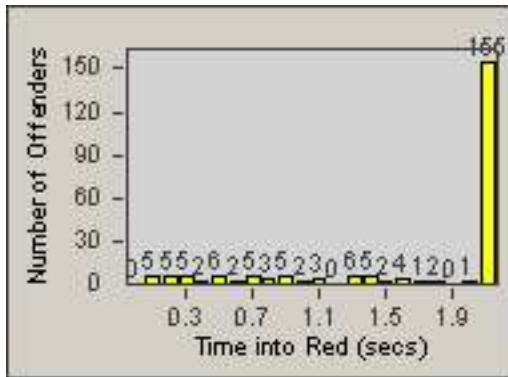

LOCATION: NWK-MOCE-01 Cedar Blvd
 DATE TO: 31-Jul-2012

LANE 4

LANE 5

Redflex Redlight Offender Statistics

CONTRACT: Newark, CA
 DATE FROM: 01-Jul-2012

LOCATION: NWK-MOCE-01 Cedar Blvd
 DATE TO: 31-Jul-2012