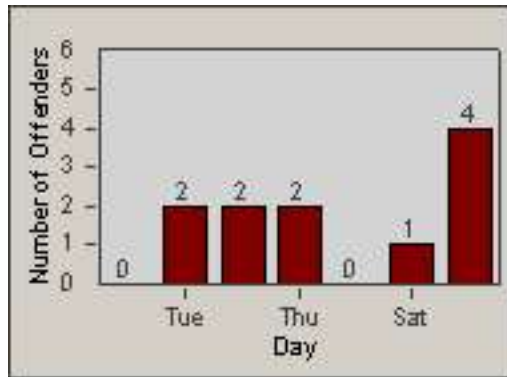

Redflex Redlight Offender Statistics

CONTRACT: Newark, CA
 DATE FROM: 01-Jul-2012

LOCATION: NWK-MOCE-01 Cedar Blvd
 DATE TO: 31-Jul-2012

LANE 1

LANE 2

LANE 3

Redflex Redlight Offender Statistics

CONTRACT: Newark, CA
 DATE FROM: 01-Jul-2012

LOCATION: NWK-MOCE-01 Cedar Blvd
 DATE TO: 31-Jul-2012

LANE 4

LANE 5

Redflex Redlight Offender Statistics

CONTRACT: Newark, CA
 DATE FROM: 01-Jul-2012

LOCATION: NWK-MOCE-01 Cedar Blvd
 DATE TO: 31-Jul-2012