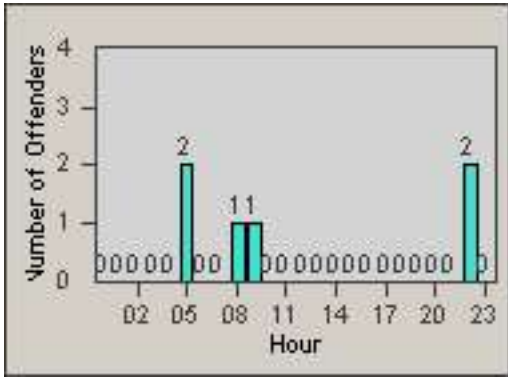

Redflex Redlight Offender Statistics

CONTRACT: Newark, CA
 DATE FROM: 01-Jul-2012

LOCATION: NWK-MOCE-01 Cedar Blvd
 DATE TO: 31-Jul-2012

LANE 1

LANE 2

LANE 3

Redflex Redlight Offender Statistics

CONTRACT: Newark, CA
 DATE FROM: 01-Jul-2012

LOCATION: NWK-MOCE-01 Cedar Blvd
 DATE TO: 31-Jul-2012

LANE 4

LANE 5

Redflex Redlight Offender Statistics

CONTRACT: Newark, CA
 DATE FROM: 01-Jul-2012

LOCATION: NWK-MOCE-01 Cedar Blvd
 DATE TO: 31-Jul-2012