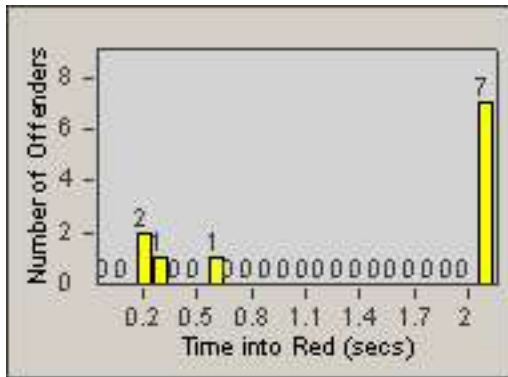

Redflex Redlight Offender Statistics

CONTRACT: Newark, CA
 DATE FROM: 01-Jul-2012

LOCATION: NWK-MOCE-01 Cedar Blvd
 DATE TO: 31-Jul-2012

LANE 1

LANE 2

LANE 3

Redflex Redlight Offender Statistics

CONTRACT: Newark, CA
 DATE FROM: 01-Jul-2012

LOCATION: NWK-MOCE-01 Cedar Blvd
 DATE TO: 31-Jul-2012

LANE 4

LANE 5

Redflex Redlight Offender Statistics

CONTRACT: Newark, CA
 DATE FROM: 01-Jul-2012

LOCATION: NWK-MOCE-01 Cedar Blvd
 DATE TO: 31-Jul-2012