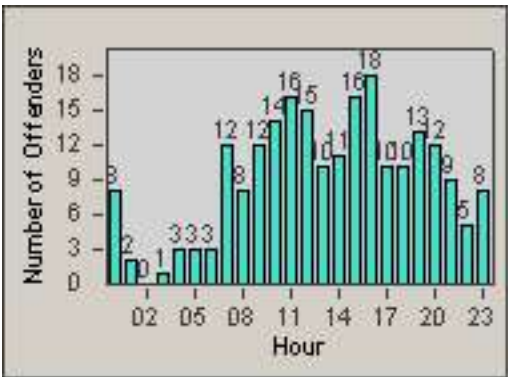

Redflex Redlight Offender Statistics

CONTRACT: Newark, CA
 DATE FROM: 01-Jul-2012

LOCATION: NWK-MOCE-01 Cedar Blvd
 DATE TO: 31-Jul-2012

LANE 1

LANE 2

LANE 3

Redflex Redlight Offender Statistics

CONTRACT: Newark, CA
 DATE FROM: 01-Jul-2012

LOCATION: NWK-MOCE-01 Cedar Blvd
 DATE TO: 31-Jul-2012

LANE 4

LANE 5

Redflex Redlight Offender Statistics

CONTRACT: Newark, CA
 DATE FROM: 01-Jul-2012

LOCATION: NWK-MOCE-01 Cedar Blvd
 DATE TO: 31-Jul-2012