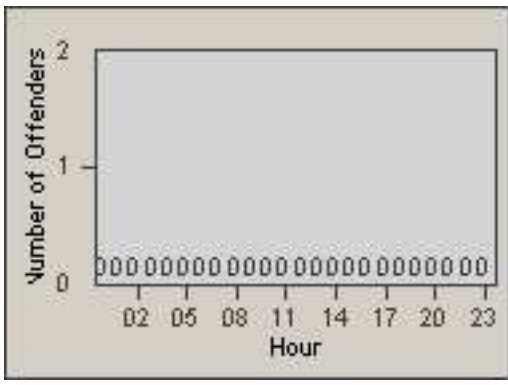

Redflex Redlight Offender Statistics

CONTRACT: Newark, CA
 DATE FROM: 01-Jul-2012

LOCATION: NWK-MOCE-01 Cedar Blvd
 DATE TO: 31-Jul-2012

LANE 1

LANE 2

LANE 3

Redflex Redlight Offender Statistics

CONTRACT: Newark, CA
 DATE FROM: 01-Jul-2012

LOCATION: NWK-MOCE-01 Cedar Blvd
 DATE TO: 31-Jul-2012

LANE 4

LANE 5

Redflex Redlight Offender Statistics

CONTRACT: Newark, CA
 DATE FROM: 01-Jul-2012

LOCATION: NWK-MOCE-01 Cedar Blvd
 DATE TO: 31-Jul-2012