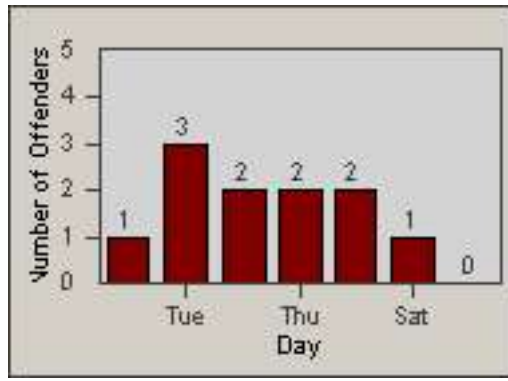

Redflex Redlight Offender Statistics

CONTRACT: Newark, CA

LOCATION: NWK-NEJA-03 Newark Blvd and Jarvis Ave

DATE FROM: 01-Jan-2012

DATE TO: 31-Jan-2012

LANE 1

LANE 2

LANE 3

Redflex Redlight Offender Statistics

CONTRACT: Newark, CA
 DATE FROM: 01-Jan-2012

LOCATION: NWK-NEJA-03 Newark Blvd and Jarvis Ave
 DATE TO: 31-Jan-2012

LANE 4

LANE 5

LANE TOTAL

Redflex Redlight Offender Statistics