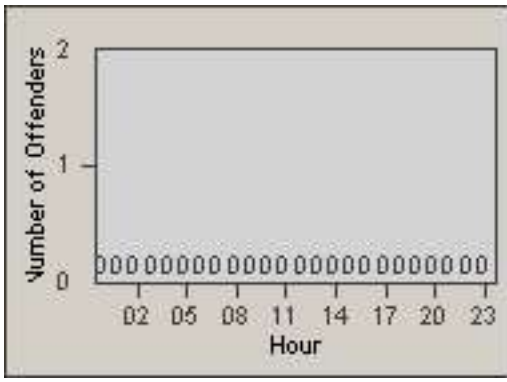

Redflex Redlight Offender Statistics

CONTRACT: Newark, CA

LOCATION: NWK-NEJA-03 Newark Blvd and Jarvis Ave

DATE FROM: 01-Jan-2012

DATE TO: 31-Jan-2012

LANE 1

LANE 2

LANE 3

Redflex Redlight Offender Statistics

CONTRACT: Newark, CA
 DATE FROM: 01-Jan-2012

LOCATION: NWK-NEJA-03 Newark Blvd and Jarvis Ave
 DATE TO: 31-Jan-2012

LANE 4

LANE 5

LANE TOTAL

Redflex Redlight Offender Statistics