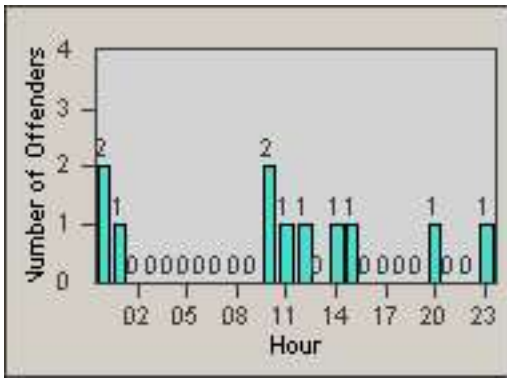

Redflex Redlight Offender Statistics

CONTRACT: Newark, CA

LOCATION: NWK-NEJA-03 Newark Blvd and Jarvis Ave

DATE FROM: 01-Jan-2012

DATE TO: 31-Jan-2012

LANE 1

LANE 2

LANE 3

Redflex Redlight Offender Statistics

CONTRACT: Newark, CA
 DATE FROM: 01-Jan-2012

LOCATION: NWK-NEJA-03 Newark Blvd and Jarvis Ave
 DATE TO: 31-Jan-2012

LANE 4

LANE 5

LANE TOTAL

Redflex Redlight Offender Statistics