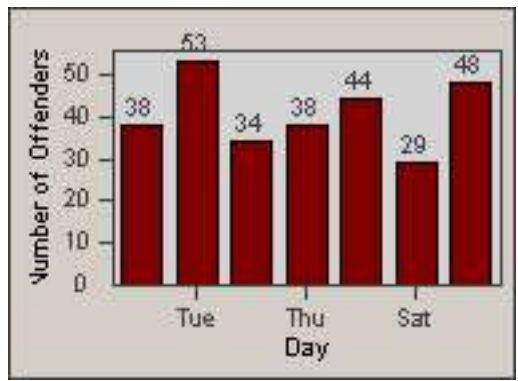

Redflex Redlight Offender Statistics

CONTRACT: Newark, CA
 DATE FROM: 01-Jan-2012

LOCATION: NWK-NEJA-03 Newark Blvd and Jarvis Ave
 DATE TO: 31-Jan-2012

LANE 4

LANE 5

LANE TOTAL

Redflex Redlight Offender Statistics