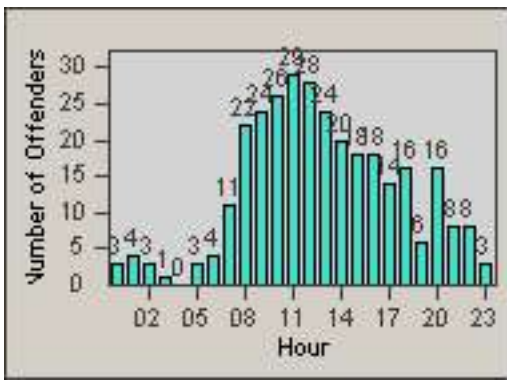

Redflex Redlight Offender Statistics

CONTRACT: Newark, CA
 DATE FROM: 01-Jan-2012

LOCATION: NWK-NEJA-03 Newark Blvd and Jarvis Ave
 DATE TO: 31-Jan-2012

LANE 4

LANE 5

LANE TOTAL

Redflex Redlight Offender Statistics