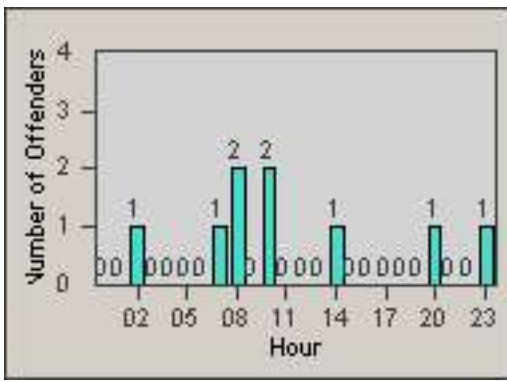

Redflex Redlight Offender Statistics

CONTRACT: Newark, CA

LOCATION: NWK-NEJA-03 Newark Blvd and Jarvis Ave

DATE FROM: 01-Jan-2012

DATE TO: 31-Jan-2012

LANE 1

LANE 2

LANE 3

Redflex Redlight Offender Statistics

CONTRACT: Newark, CA
 DATE FROM: 01-Jan-2012

LOCATION: NWK-NEJA-03 Newark Blvd and Jarvis Ave
 DATE TO: 31-Jan-2012

LANE 4

LANE 5

LANE TOTAL

Redflex Redlight Offender Statistics