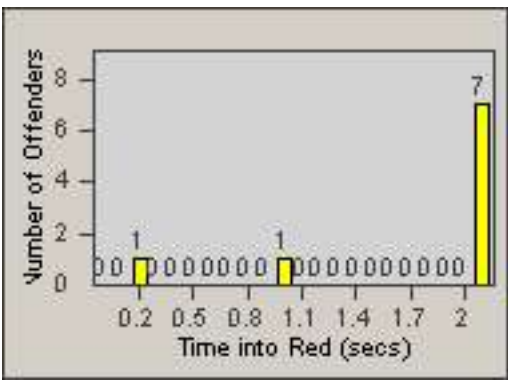

Redflex Redlight Offender Statistics

CONTRACT: Newark, CA

LOCATION: NWK-NEJA-03 Newark Blvd and Jarvis Ave

DATE FROM: 01-Jan-2012

DATE TO: 31-Jan-2012

LANE 1

LANE 2

LANE 3

Redflex Redlight Offender Statistics

CONTRACT: Newark, CA
 DATE FROM: 01-Jan-2012

LOCATION: NWK-NEJA-03 Newark Blvd and Jarvis Ave
 DATE TO: 31-Jan-2012

LANE 4

LANE 5

LANE TOTAL

Redflex Redlight Offender Statistics