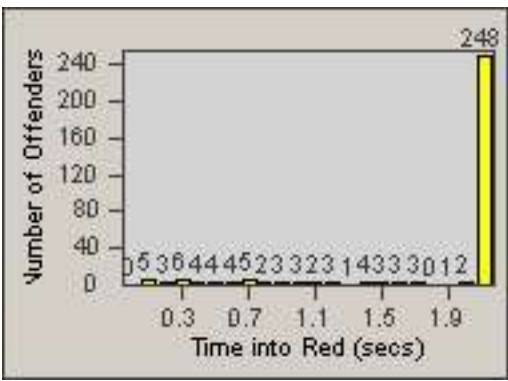

Redflex Redlight Offender Statistics

CONTRACT: Newark, CA
 DATE FROM: 01-Jan-2012

LOCATION: NWK-NEJA-03 Newark Blvd and Jarvis Ave
 DATE TO: 31-Jan-2012

LANE 4

LANE 5

LANE TOTAL

Redflex Redlight Offender Statistics