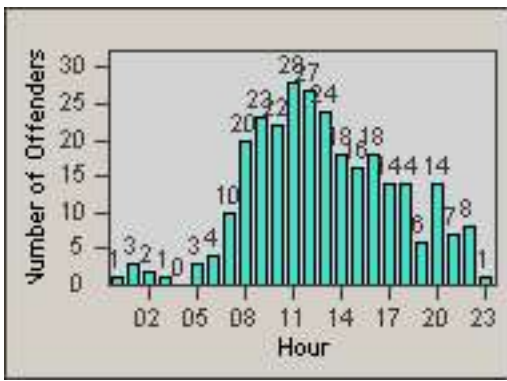

Redflex Redlight Offender Statistics

CONTRACT: Newark, CA
 DATE FROM: 01-Jan-2012

LOCATION: NWK-NEJA-03 Newark Blvd and Jarvis Ave
 DATE TO: 31-Jan-2012

LANE 4

LANE 5

LANE TOTAL

Redflex Redlight Offender Statistics