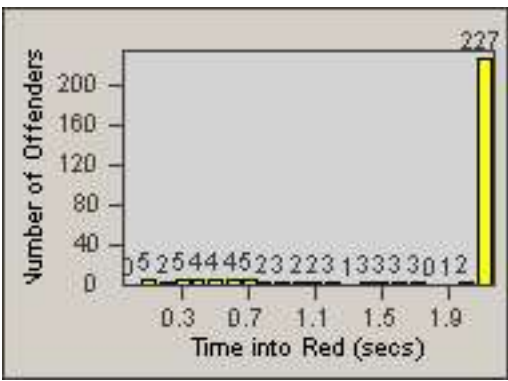

Redflex Redlight Offender Statistics

CONTRACT: Newark, CA
 DATE FROM: 01-Jan-2012

LOCATION: NWK-NEJA-03 Newark Blvd and Jarvis Ave
 DATE TO: 31-Jan-2012

LANE 4

LANE 5

LANE TOTAL

Redflex Redlight Offender Statistics