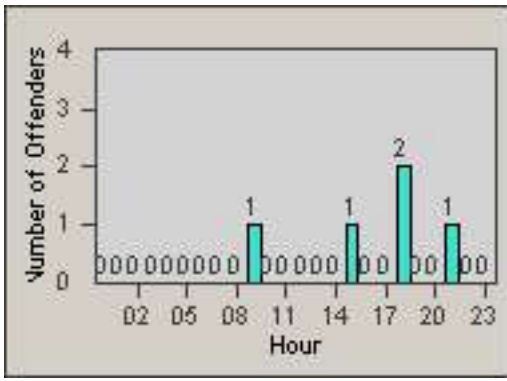

Redflex Redlight Offender Statistics

CONTRACT: Newark, CA

LOCATION: NWK-NEJA-03 Newark Blvd and Jarvis Ave

DATE FROM: 01-Jan-2012

DATE TO: 31-Jan-2012

LANE 1

LANE 2

LANE 3

Redflex Redlight Offender Statistics

CONTRACT: Newark, CA
 DATE FROM: 01-Jan-2012

LOCATION: NWK-NEJA-03 Newark Blvd and Jarvis Ave
 DATE TO: 31-Jan-2012

LANE 4

LANE 5

LANE TOTAL

Redflex Redlight Offender Statistics