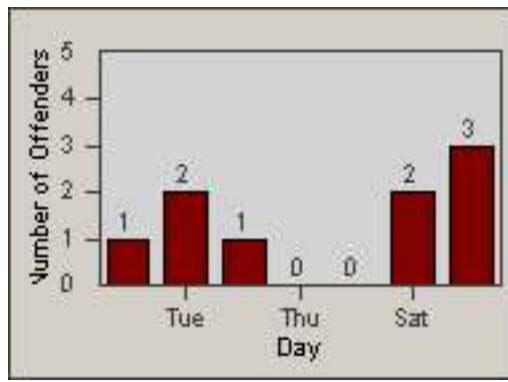

Redflex Redlight Offender Statistics

CONTRACT: Newark, CA

LOCATION: NWK-NEJA-03 Newark Blvd and Jarvis Ave

DATE FROM: 01-Jan-2012

DATE TO: 31-Jan-2012

LANE 1

LANE 2

LANE 3

Redflex Redlight Offender Statistics

CONTRACT: Newark, CA
 DATE FROM: 01-Jan-2012

LOCATION: NWK-NEJA-03 Newark Blvd and Jarvis Ave
 DATE TO: 31-Jan-2012

LANE 4

LANE 5

LANE TOTAL

Redflex Redlight Offender Statistics