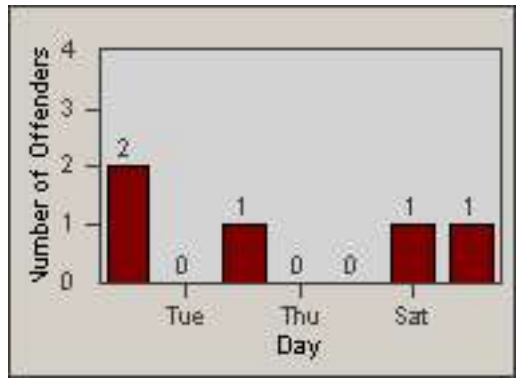

Redflex Redlight Offender Statistics

CONTRACT: Newark, CA

LOCATION: NWK-NEJA-03 Newark Blvd and Jarvis Ave

DATE FROM: 01-Jan-2012

DATE TO: 31-Jan-2012

LANE 1

LANE 2

LANE 3

Redflex Redlight Offender Statistics

CONTRACT: Newark, CA
 DATE FROM: 01-Jan-2012

LOCATION: NWK-NEJA-03 Newark Blvd and Jarvis Ave
 DATE TO: 31-Jan-2012

LANE 4

LANE 5

LANE TOTAL

Redflex Redlight Offender Statistics