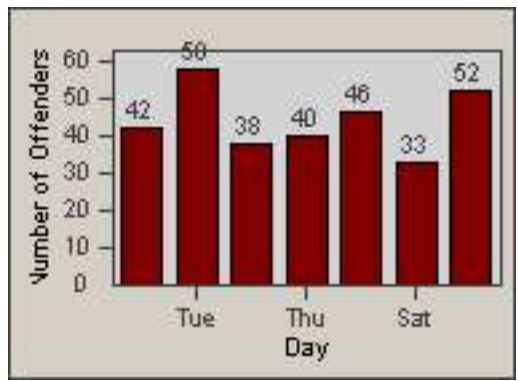

Redflex Redlight Offender Statistics

CONTRACT: Newark, CA
 DATE FROM: 01-Jan-2012

LOCATION: NWK-NEJA-03 Newark Blvd and Jarvis Ave
 DATE TO: 31-Jan-2012

LANE 4

LANE 5

LANE TOTAL

Redflex Redlight Offender Statistics