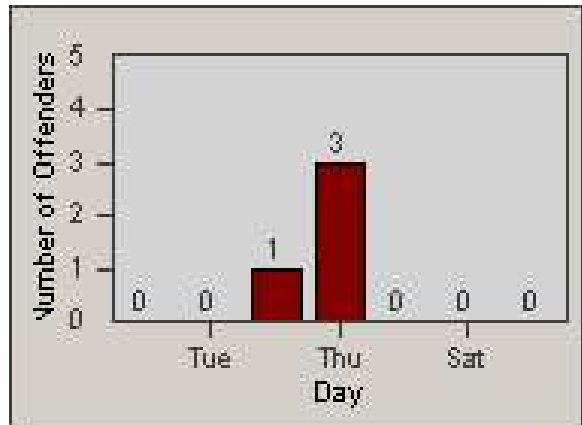

Redflex Redlight Offender Statistics

CONTRACT: Oakland
 DATE FROM: 1/Jul/2010

LOCATION: OKL-07JA-01 7th Street and Jackson Street
 DATE TO: 31/Jul/2010

LANE 1

LANE 2

LANE 3

Redflex Redlight Offender Statistics

CONTRACT: Oakland
 DATE FROM: 1/Jul/2010

LOCATION: OKL-07JA-01 7th Street and Jackson Street
 DATE TO: 31/Jul/2010

LANE 4

LANE TOTAL

Redflex Redlight Offender Statistics

CONTRACT: Oakland
 DATE FROM: 1/Jul/2010