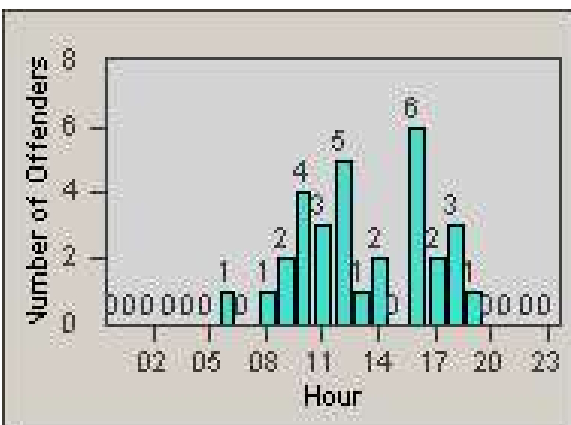

Redflex Redlight Offender Statistics

CONTRACT: Oakland
 DATE FROM: 1/Jul/2010

LOCATION: OKL-07JA-01 7th Street and Jackson Street
 DATE TO: 31/Jul/2010

LANE 1

LANE 2

LANE 3

Redflex Redlight Offender Statistics

CONTRACT: Oakland
 DATE FROM: 1/Jul/2010

LOCATION: OKL-07JA-01 7th Street and Jackson Street
 DATE TO: 31/Jul/2010

LANE 4

LANE TOTAL

Redflex Redlight Offender Statistics

CONTRACT: Oakland
 DATE FROM: 1/Jul/2010