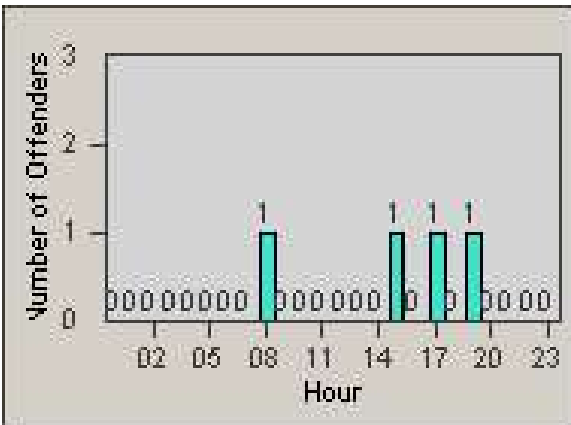

Redflex Redlight Offender Statistics

CONTRACT: Oakland
 DATE FROM: 1/Jul/2010

LOCATION: OKL-07JA-01 7th Street and Jackson Street
 DATE TO: 31/Jul/2010

LANE 1

LANE 2

LANE 3

Redflex Redlight Offender Statistics

CONTRACT: Oakland
 DATE FROM: 1/Jul/2010

LOCATION: OKL-07JA-01 7th Street and Jackson Street
 DATE TO: 31/Jul/2010

LANE 4

LANE TOTAL

Redflex Redlight Offender Statistics

CONTRACT: Oakland
 DATE FROM: 1/Jul/2010