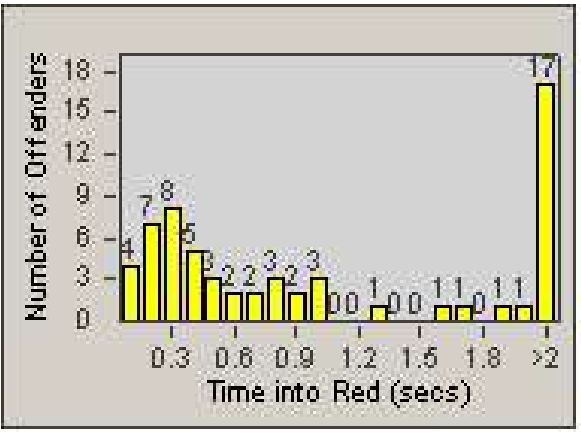

Redflex Redlight Offender Statistics

CONTRACT: Oakland
 DATE FROM: 1/Jul/2010

LOCATION: OKL-07JA-01 7th Street and Jackson Street
 DATE TO: 31/Jul/2010

LANE 1

LANE 2

LANE 3

Redflex Redlight Offender Statistics

CONTRACT: Oakland
 DATE FROM: 1/Jul/2010

LOCATION: OKL-07JA-01 7th Street and Jackson Street
 DATE TO: 31/Jul/2010

LANE 4

LANE TOTAL

Redflex Redlight Offender Statistics

CONTRACT: Oakland
 DATE FROM: 1/Jul/2010