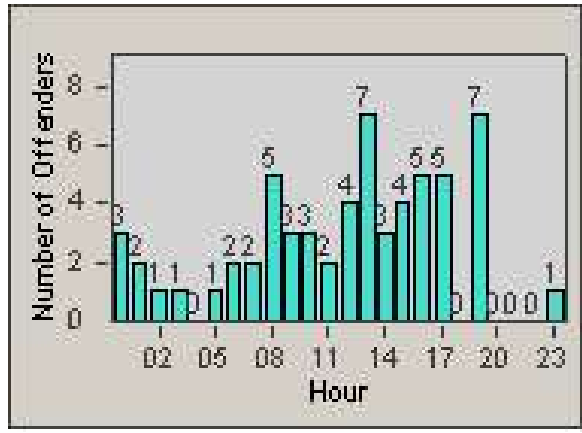

Redflex Redlight Offender Statistics

CONTRACT: Oakland
 DATE FROM: 1/Jul/2010

LOCATION: OKL-07JA-01 7th Street and Jackson Street
 DATE TO: 31/Jul/2010

LANE 1

LANE 2

LANE 3

Redflex Redlight Offender Statistics

CONTRACT: Oakland
 DATE FROM: 1/Jul/2010

LOCATION: OKL-07JA-01 7th Street and Jackson Street
 DATE TO: 31/Jul/2010

LANE 4

LANE TOTAL

Redflex Redlight Offender Statistics

CONTRACT: Oakland
 DATE FROM: 1/Jul/2010