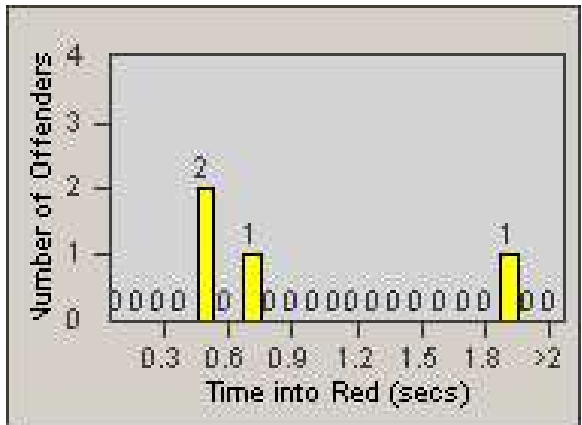

Redflex Redlight Offender Statistics

CONTRACT: Oakland
 DATE FROM: 1/Jul/2010

LOCATION: OKL-07JA-01 7th Street and Jackson Street
 DATE TO: 31/Jul/2010

LANE 1

LANE 2

LANE 3

Redflex Redlight Offender Statistics

CONTRACT: Oakland
 DATE FROM: 1/Jul/2010

LOCATION: OKL-07JA-01 7th Street and Jackson Street
 DATE TO: 31/Jul/2010

LANE 4

LANE TOTAL

Redflex Redlight Offender Statistics

CONTRACT: Oakland
 DATE FROM: 1/Jul/2010