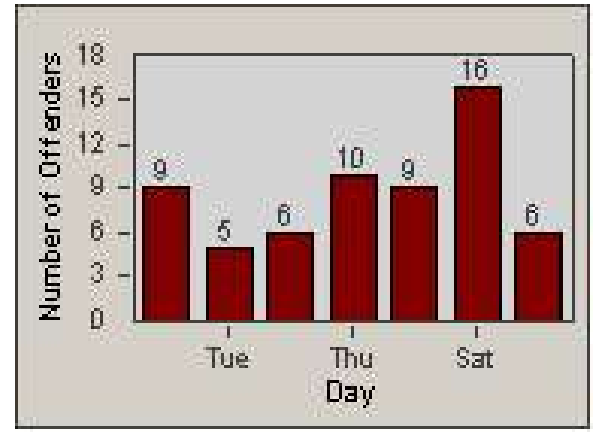

Redflex Redlight Offender Statistics

CONTRACT: Oakland
 DATE FROM: 1/Jul/2010

LOCATION: OKL-07JA-01 7th Street and Jackson Street
 DATE TO: 31/Jul/2010

LANE 1

LANE 2

LANE 3

Redflex Redlight Offender Statistics

CONTRACT: Oakland
 DATE FROM: 1/Jul/2010

LOCATION: OKL-07JA-01 7th Street and Jackson Street
 DATE TO: 31/Jul/2010

LANE 4

LANE TOTAL

Redflex Redlight Offender Statistics

CONTRACT: Oakland
 DATE FROM: 1/Jul/2010