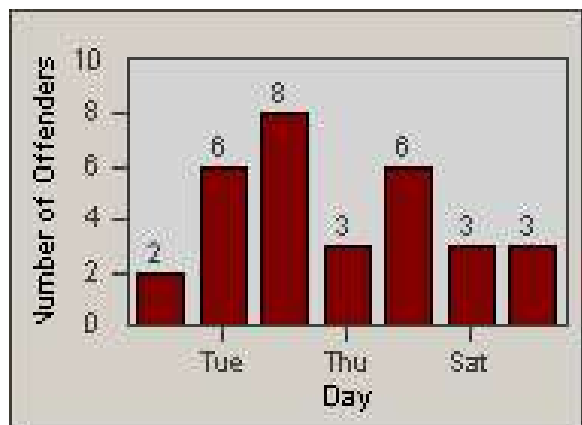

Redflex Redlight Offender Statistics

CONTRACT: Oakland
 DATE FROM: 1/Jul/2010

LOCATION: OKL-07JA-01 7th Street and Jackson Street
 DATE TO: 31/Jul/2010

LANE 1

LANE 2

LANE 3

Redflex Redlight Offender Statistics

CONTRACT: Oakland
 DATE FROM: 1/Jul/2010

LOCATION: OKL-07JA-01 7th Street and Jackson Street
 DATE TO: 31/Jul/2010

LANE 4

LANE TOTAL

Redflex Redlight Offender Statistics

CONTRACT: Oakland
 DATE FROM: 1/Jul/2010