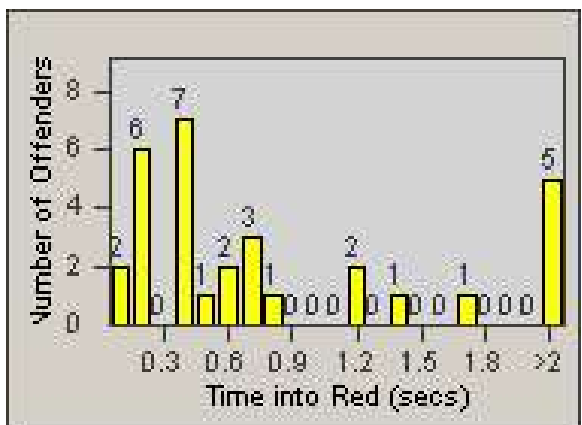

Redflex Redlight Offender Statistics

CONTRACT: Oakland
 DATE FROM: 1/Jul/2010

LOCATION: OKL-07JA-01 7th Street and Jackson Street
 DATE TO: 31/Jul/2010

LANE 1

LANE 2

LANE 3

Redflex Redlight Offender Statistics

CONTRACT: Oakland
 DATE FROM: 1/Jul/2010

LOCATION: OKL-07JA-01 7th Street and Jackson Street
 DATE TO: 31/Jul/2010

LANE 4

LANE TOTAL

Redflex Redlight Offender Statistics

CONTRACT: Oakland
 DATE FROM: 1/Jul/2010