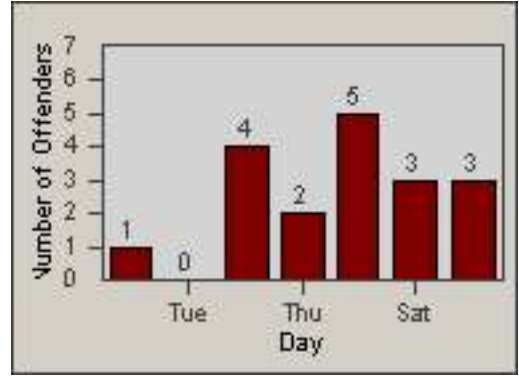

Redflex Redlight Offender Statistics

CONTRACT: Oakland **LOCATION:** OKL-36MA-01 36th St and Market St
DATE FROM: 01-Jul-2011 **DATE TO:** 31-Jul-2011

LANE 1

LANE 2

LANE 3

Redflex Redlight Offender Statistics

CONTRACT: Oakland **LOCATION:** OKL-36MA-01 36th St and Market St
DATE FROM: 01-Jul-2011 **DATE TO:** 31-Jul-2011

LANE 4

LANE TOTAL

Redflex Redlight Offender Statistics

CONTRACT: Oakland **LOCATION:** OKL-36MA-01 36th St and Market St
DATE FROM: 01-Jul-2011 **DATE TO:** 31-Jul-2011