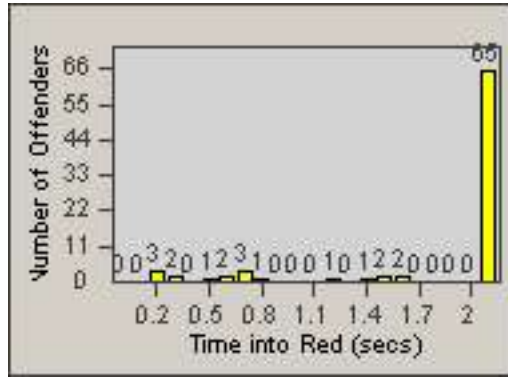

Redflex Redlight Offender Statistics

CONTRACT: Oakland **LOCATION:** OKL-36MA-01 36th St and Market St
DATE FROM: 01-Jul-2011 **DATE TO:** 31-Jul-2011

LANE 1

LANE 2

LANE 3

Redflex Redlight Offender Statistics

CONTRACT: Oakland **LOCATION:** OKL-36MA-01 36th St and Market St
DATE FROM: 01-Jul-2011 **DATE TO:** 31-Jul-2011

LANE 4

LANE TOTAL

Redflex Redlight Offender Statistics

CONTRACT: Oakland **LOCATION:** OKL-36MA-01 36th St and Market St
DATE FROM: 01-Jul-2011 **DATE TO:** 31-Jul-2011