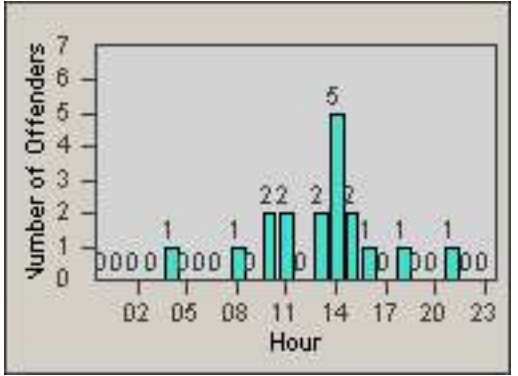

Redflex Redlight Offender Statistics

CONTRACT: Oakland **LOCATION:** OKL-36MA-01 36th St and Market St
DATE FROM: 01-Jul-2011 **DATE TO:** 31-Jul-2011

LANE 1

LANE 2

LANE 3

Redflex Redlight Offender Statistics

CONTRACT: Oakland **LOCATION:** OKL-36MA-01 36th St and Market St
DATE FROM: 01-Jul-2011 **DATE TO:** 31-Jul-2011

LANE 4

LANE TOTAL

Redflex Redlight Offender Statistics

CONTRACT: Oakland **LOCATION:** OKL-36MA-01 36th St and Market St
DATE FROM: 01-Jul-2011 **DATE TO:** 31-Jul-2011