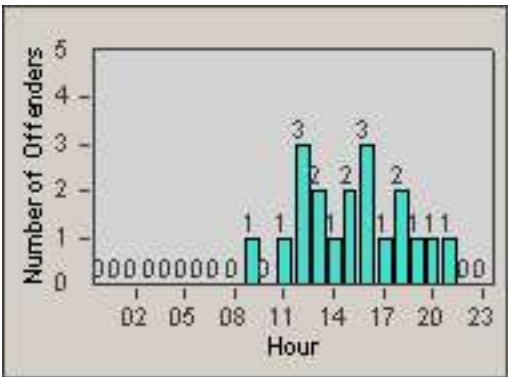

Redflex Redlight Offender Statistics

CONTRACT: Oakland **LOCATION:** OKL-36MA-01 36th St and Market St
DATE FROM: 01-Jul-2011 **DATE TO:** 31-Jul-2011

LANE 1

LANE 2

LANE 3

Redflex Redlight Offender Statistics

CONTRACT: Oakland **LOCATION:** OKL-36MA-01 36th St and Market St
DATE FROM: 01-Jul-2011 **DATE TO:** 31-Jul-2011

LANE 4

LANE TOTAL

Redflex Redlight Offender Statistics

CONTRACT: Oakland **LOCATION:** OKL-36MA-01 36th St and Market St
DATE FROM: 01-Jul-2011 **DATE TO:** 31-Jul-2011