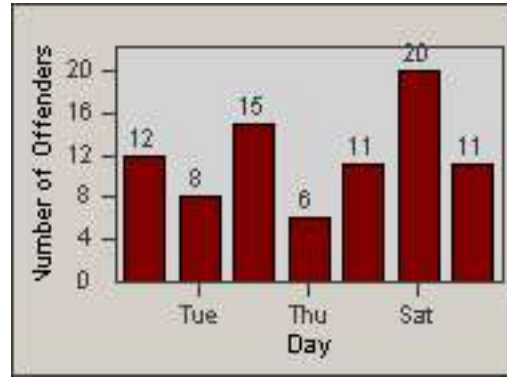

Redflex Redlight Offender Statistics

CONTRACT: Oakland **LOCATION:** OKL-36MA-01 36th St and Market St
DATE FROM: 01-Jul-2011 **DATE TO:** 31-Jul-2011

LANE 1

LANE 2

LANE 3

Redflex Redlight Offender Statistics

CONTRACT: Oakland **LOCATION:** OKL-36MA-01 36th St and Market St
DATE FROM: 01-Jul-2011 **DATE TO:** 31-Jul-2011

LANE 4

LANE TOTAL

Redflex Redlight Offender Statistics

CONTRACT: Oakland **LOCATION:** OKL-36MA-01 36th St and Market St
DATE FROM: 01-Jul-2011 **DATE TO:** 31-Jul-2011