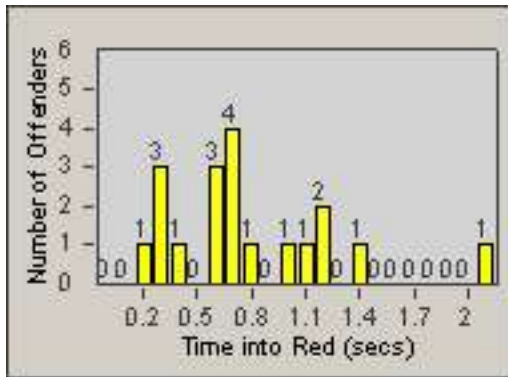

Redflex Redlight Offender Statistics

CONTRACT: Oakland **LOCATION:** OKL-36MA-01 36th St and Market St
DATE FROM: 01-Jul-2011 **DATE TO:** 31-Jul-2011

LANE 1

LANE 2

LANE 3

Redflex Redlight Offender Statistics

CONTRACT: Oakland **LOCATION:** OKL-36MA-01 36th St and Market St
DATE FROM: 01-Jul-2011 **DATE TO:** 31-Jul-2011

LANE 4

LANE TOTAL

Redflex Redlight Offender Statistics

CONTRACT: Oakland **LOCATION:** OKL-36MA-01 36th St and Market St
DATE FROM: 01-Jul-2011 **DATE TO:** 31-Jul-2011