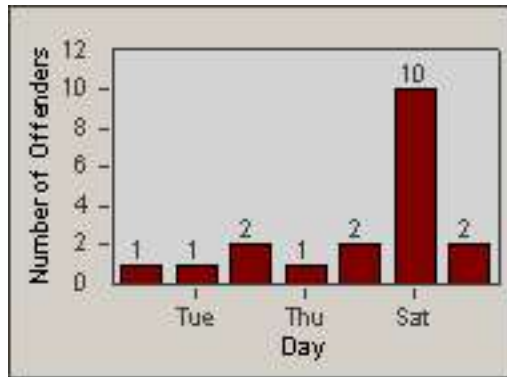

Redflex Redlight Offender Statistics

CONTRACT: Oakland **LOCATION:** OKL-36MA-01 36th St and Market St
DATE FROM: 01-Jul-2011 **DATE TO:** 31-Jul-2011

LANE 1

LANE 2

LANE 3

Redflex Redlight Offender Statistics

CONTRACT: Oakland **LOCATION:** OKL-36MA-01 36th St and Market St
DATE FROM: 01-Jul-2011 **DATE TO:** 31-Jul-2011

LANE 4

LANE TOTAL

Redflex Redlight Offender Statistics

CONTRACT: Oakland **LOCATION:** OKL-36MA-01 36th St and Market St
DATE FROM: 01-Jul-2011 **DATE TO:** 31-Jul-2011