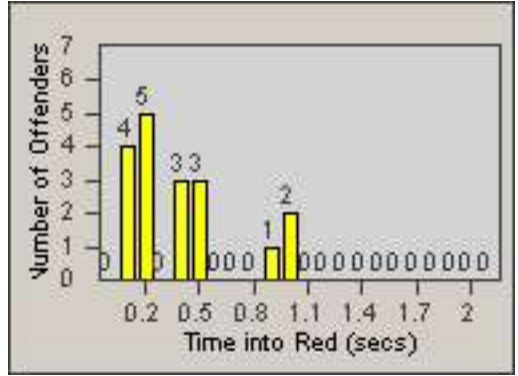

Redflex Redlight Offender Statistics

CONTRACT: Oakland **LOCATION:** OKL-36MA-01 36th St and Market St
DATE FROM: 01-Jul-2011 **DATE TO:** 31-Jul-2011

LANE 1

LANE 2

LANE 3

Redflex Redlight Offender Statistics

CONTRACT: Oakland **LOCATION:** OKL-36MA-01 36th St and Market St
DATE FROM: 01-Jul-2011 **DATE TO:** 31-Jul-2011

LANE 4

LANE TOTAL

Redflex Redlight Offender Statistics

CONTRACT: Oakland **LOCATION:** OKL-36MA-01 36th St and Market St
DATE FROM: 01-Jul-2011 **DATE TO:** 31-Jul-2011