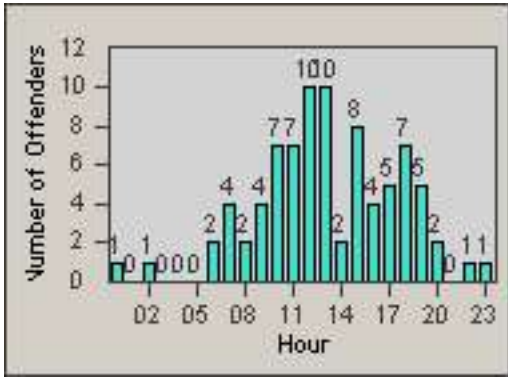

Redflex Redlight Offender Statistics

CONTRACT: Oakland **LOCATION:** OKL-36MA-01 36th St and Market St
DATE FROM: 01-Jul-2011 **DATE TO:** 31-Jul-2011

LANE 1

LANE 2

LANE 3

Redflex Redlight Offender Statistics

CONTRACT: Oakland **LOCATION:** OKL-36MA-01 36th St and Market St
DATE FROM: 01-Jul-2011 **DATE TO:** 31-Jul-2011

LANE 4

LANE TOTAL

Redflex Redlight Offender Statistics

CONTRACT: Oakland **LOCATION:** OKL-36MA-01 36th St and Market St
DATE FROM: 01-Jul-2011 **DATE TO:** 31-Jul-2011