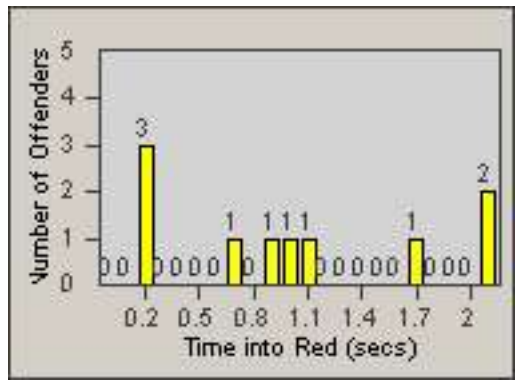

# Redflex Redlight Offender Statistics

CONTRACT: Oakland  
 DATE FROM: 01-Jul-2011

LOCATION: OKL-MCOA-01 Macarthur Blvd. and Oakland Ave.  
 DATE TO: 31-Jul-2011

LANE 1

LANE 2

LANE 3

# Redflex Redlight Offender Statistics

CONTRACT: Oakland  
 DATE FROM: 01-Jul-2011

LOCATION: OKL-MCOA-01 Macarthur Blvd. and Oakland Ave.  
 DATE TO: 31-Jul-2011

LANE 4

LANE TOTAL