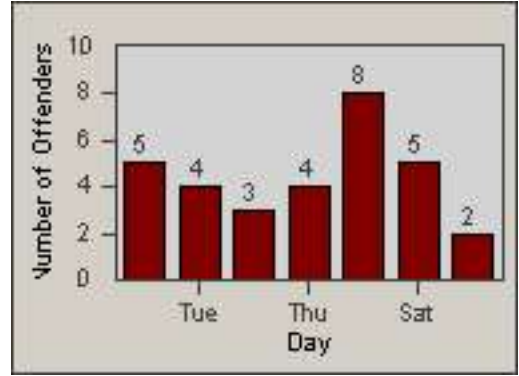

# Redflex Redlight Offender Statistics

CONTRACT: Oakland  
 DATE FROM: 01-Jul-2011

LOCATION: OKL-MCOA-01 Macarthur Blvd. and Oakland Ave.  
 DATE TO: 31-Jul-2011

LANE 1

LANE 2

LANE 3

# Redflex Redlight Offender Statistics

CONTRACT: Oakland  
 DATE FROM: 01-Jul-2011

LOCATION: OKL-MCOA-01 Macarthur Blvd. and Oakland Ave.  
 DATE TO: 31-Jul-2011

LANE 4

LANE TOTAL