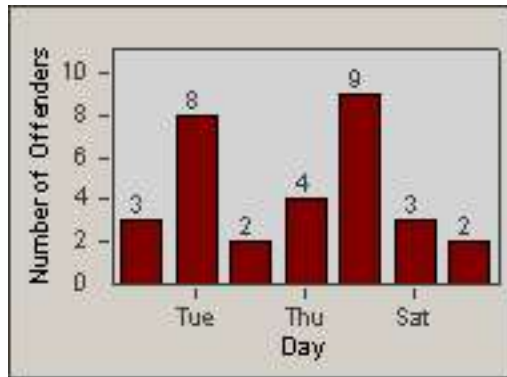

# Redflex Redlight Offender Statistics

CONTRACT: Oakland  
 DATE FROM: 01-Jul-2011

LOCATION: OKL-MCOA-01 Macarthur Blvd. and Oakland Ave.  
 DATE TO: 31-Jul-2011

LANE 1

LANE 2

LANE 3

# Redflex Redlight Offender Statistics

CONTRACT: Oakland  
 DATE FROM: 01-Jul-2011

LOCATION: OKL-MCOA-01 Macarthur Blvd. and Oakland Ave.  
 DATE TO: 31-Jul-2011

LANE 4

LANE TOTAL