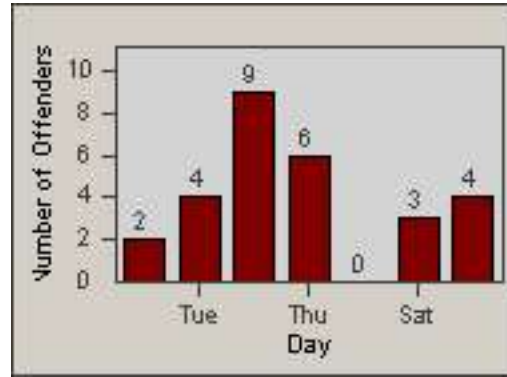

# Redflex Redlight Offender Statistics

CONTRACT: Oakland  
 DATE FROM: 01-Jul-2011

LOCATION: OKL-MCOA-01 Macarthur Blvd. and Oakland Ave.  
 DATE TO: 31-Jul-2011

LANE 4

LANE TOTAL

# Redflex Redlight Offender Statistics

CONTRACT: Oakland  
 DATE FROM: 01-Jul-2011

LOCATION: OKL-MCOA-01 Macarthur Blvd. and Oakland Ave.  
 DATE TO: 31-Jul-2011