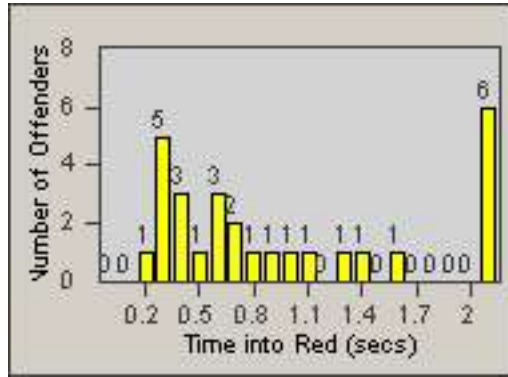

# Redflex Redlight Offender Statistics

CONTRACT: Oakland  
 DATE FROM: 01-Jul-2011

LOCATION: OKL-MCOA-01 Macarthur Blvd. and Oakland Ave.  
 DATE TO: 31-Jul-2011

LANE 4

LANE TOTAL

# Redflex Redlight Offender Statistics

CONTRACT: Oakland  
 DATE FROM: 01-Jul-2011

LOCATION: OKL-MCOA-01 Macarthur Blvd. and Oakland Ave.  
 DATE TO: 31-Jul-2011