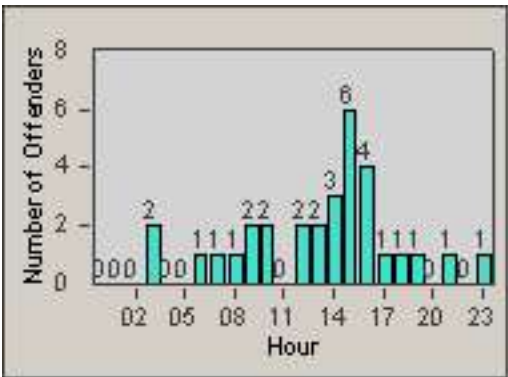

# Redflex Redlight Offender Statistics

CONTRACT: Oakland  
 DATE FROM: 01-Jul-2011

LOCATION: OKL-MCOA-01 Macarthur Blvd. and Oakland Ave.  
 DATE TO: 31-Jul-2011

LANE 1

LANE 2

LANE 3

# Redflex Redlight Offender Statistics

CONTRACT: Oakland  
 DATE FROM: 01-Jul-2011

LOCATION: OKL-MCOA-01 Macarthur Blvd. and Oakland Ave.  
 DATE TO: 31-Jul-2011

LANE 4

LANE TOTAL

# Redflex Redlight Offender Statistics

CONTRACT: Oakland  
 DATE FROM: 01-Jul-2011

LOCATION: OKL-MCOA-01 Macarthur Blvd. and Oakland Ave.  
 DATE TO: 31-Jul-2011