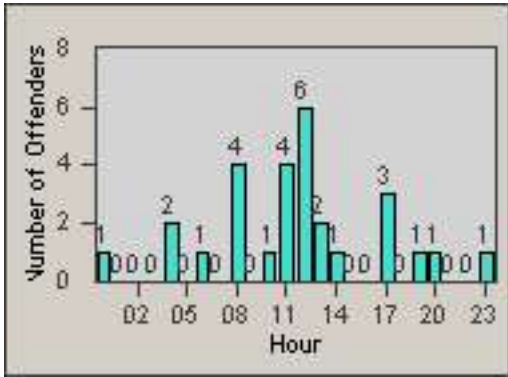

# Redflex Redlight Offender Statistics

CONTRACT: Oakland  
 DATE FROM: 01-Jul-2011

LOCATION: OKL-MCOA-01 Macarthur Blvd. and Oakland Ave.  
 DATE TO: 31-Jul-2011

LANE 4

LANE TOTAL

# Redflex Redlight Offender Statistics

CONTRACT: Oakland  
 DATE FROM: 01-Jul-2011

LOCATION: OKL-MCOA-01 Macarthur Blvd. and Oakland Ave.  
 DATE TO: 31-Jul-2011