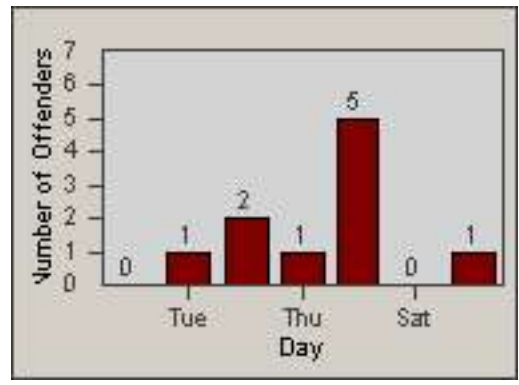

# Redflex Redlight Offender Statistics

CONTRACT: Oakland  
 DATE FROM: 01-Jul-2011

LOCATION: OKL-MCOA-01 Macarthur Blvd. and Oakland Ave.  
 DATE TO: 31-Jul-2011

LANE 1

LANE 2

LANE 3

# Redflex Redlight Offender Statistics

CONTRACT: Oakland  
 DATE FROM: 01-Jul-2011

LOCATION: OKL-MCOA-01 Macarthur Blvd. and Oakland Ave.  
 DATE TO: 31-Jul-2011

LANE 4

LANE TOTAL