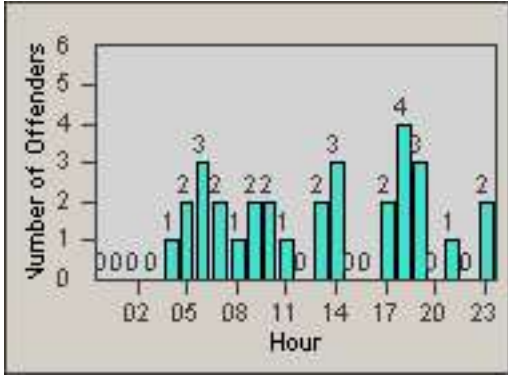

# Redflex Redlight Offender Statistics

CONTRACT: Oakland  
 DATE FROM: 01-Jul-2011

LOCATION: OKL-MCOA-01 Macarthur Blvd. and Oakland Ave.  
 DATE TO: 31-Jul-2011

LANE 1

LANE 2

LANE 3

# Redflex Redlight Offender Statistics

CONTRACT: Oakland  
 DATE FROM: 01-Jul-2011

LOCATION: OKL-MCOA-01 Macarthur Blvd. and Oakland Ave.  
 DATE TO: 31-Jul-2011

LANE 4

LANE TOTAL

# Redflex Redlight Offender Statistics

CONTRACT: Oakland  
 DATE FROM: 01-Jul-2011

LOCATION: OKL-MCOA-01 Macarthur Blvd. and Oakland Ave.  
 DATE TO: 31-Jul-2011