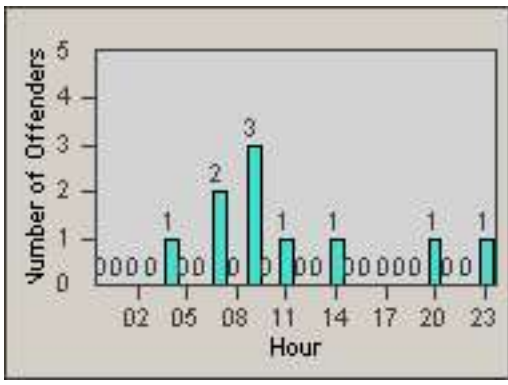

# Redflex Redlight Offender Statistics

CONTRACT: Oakland  
 DATE FROM: 01-Jul-2011

LOCATION: OKL-MCOA-01 Macarthur Blvd. and Oakland Ave.  
 DATE TO: 31-Jul-2011

LANE 1

LANE 2

LANE 3

# Redflex Redlight Offender Statistics

CONTRACT: Oakland  
 DATE FROM: 01-Jul-2011

LOCATION: OKL-MCOA-01 Macarthur Blvd. and Oakland Ave.  
 DATE TO: 31-Jul-2011

LANE 4

LANE TOTAL

# Redflex Redlight Offender Statistics

CONTRACT: Oakland  
 DATE FROM: 01-Jul-2011

LOCATION: OKL-MCOA-01 Macarthur Blvd. and Oakland Ave.  
 DATE TO: 31-Jul-2011