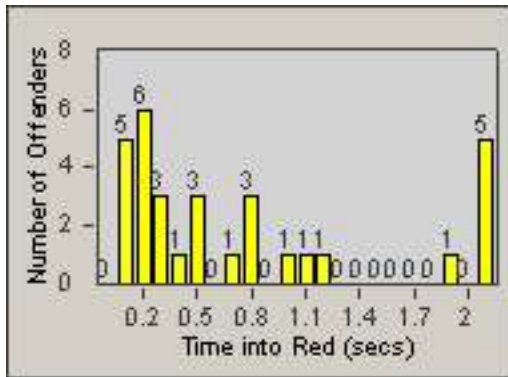

# Redflex Redlight Offender Statistics

CONTRACT: Oakland  
 DATE FROM: 01-Jul-2011

LOCATION: OKL-MCOA-01 Macarthur Blvd. and Oakland Ave.  
 DATE TO: 31-Jul-2011

LANE 1

LANE 2

LANE 3

# Redflex Redlight Offender Statistics

CONTRACT: Oakland  
 DATE FROM: 01-Jul-2011

LOCATION: OKL-MCOA-01 Macarthur Blvd. and Oakland Ave.  
 DATE TO: 31-Jul-2011

LANE 4

LANE TOTAL

# Redflex Redlight Offender Statistics

CONTRACT: Oakland  
 DATE FROM: 01-Jul-2011

LOCATION: OKL-MCOA-01 Macarthur Blvd. and Oakland Ave.  
 DATE TO: 31-Jul-2011