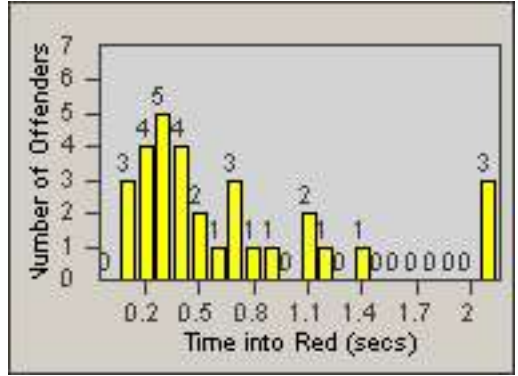

# Redflex Redlight Offender Statistics

CONTRACT: Oakland  
 DATE FROM: 01-Jul-2011

LOCATION: OKL-MCOA-01 Macarthur Blvd. and Oakland Ave.  
 DATE TO: 31-Jul-2011

LANE 1

LANE 2

LANE 3

# Redflex Redlight Offender Statistics

CONTRACT: Oakland  
 DATE FROM: 01-Jul-2011

LOCATION: OKL-MCOA-01 Macarthur Blvd. and Oakland Ave.  
 DATE TO: 31-Jul-2011

LANE 4

LANE TOTAL

# Redflex Redlight Offender Statistics

CONTRACT: Oakland  
 DATE FROM: 01-Jul-2011

LOCATION: OKL-MCOA-01 Macarthur Blvd. and Oakland Ave.  
 DATE TO: 31-Jul-2011