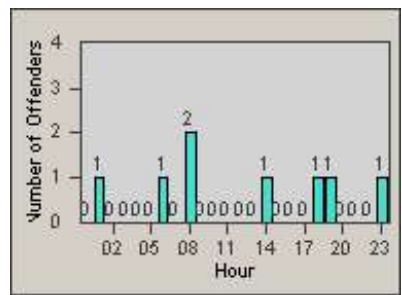

Redflex Redlight Offender Statistics

CONTRACT: Oceanside
DATE FROM: 1/Jul/2006

LOCATION: OSC-COOC-01 Intersection of College Blvd.
DATE TO: 31/Jul/2006

LANE 1