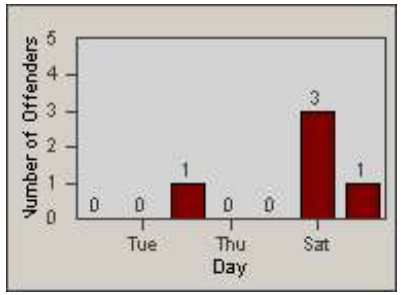

Redflex Redlight Offender Statistics

CONTRACT: Oceanside
DATE FROM: 1/Jul/2006

LOCATION: OSC-COOC-01 Intersection of College Blvd.
DATE TO: 31/Jul/2006

LANE 1

LANE 2

LANE 3