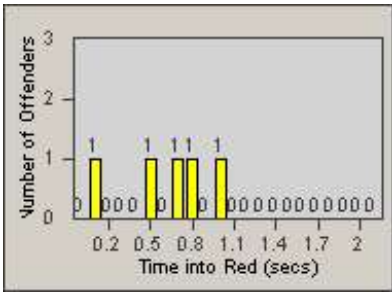

Redflex Redlight Offender Statistics

CONTRACT: Oceanside
DATE FROM: 1/Jul/2006

LOCATION: OSC-COOC-01 Intersection of College Blvd.
DATE TO: 31/Jul/2006

LANE 1

LANE 2

LANE 3