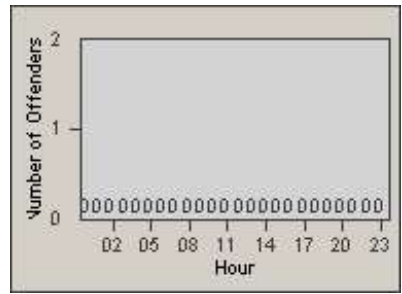

Redflex Redlight Offender Statistics

CONTRACT: Oceanside
DATE FROM: 1/Jul/2006

LOCATION: OSC-COOC-01 Intersection of College Blvd.
DATE TO: 31/Jul/2006

LANE 4

LANE TOTAL