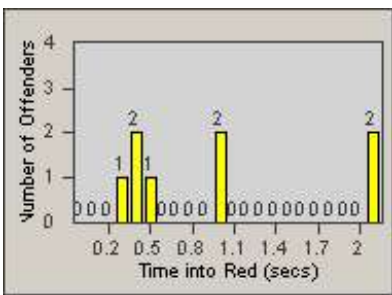

Redflex Redlight Offender Statistics

CONTRACT: Oceanside
DATE FROM: 1/Jul/2006

LOCATION: OSC-COOC-01 Intersection of College Blvd.
DATE TO: 31/Jul/2006

LANE 1