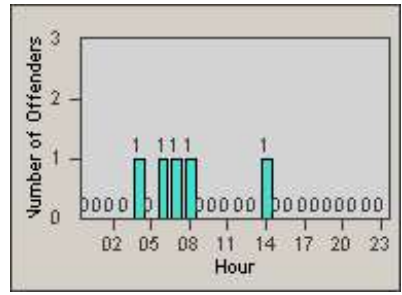

Redflex Redlight Offender Statistics

CONTRACT: Oceanside
DATE FROM: 1/Jul/2006

LOCATION: OSC-COOC-01 Intersection of College Blvd.
DATE TO: 31/Jul/2006

LANE 1

LANE 2

LANE 3