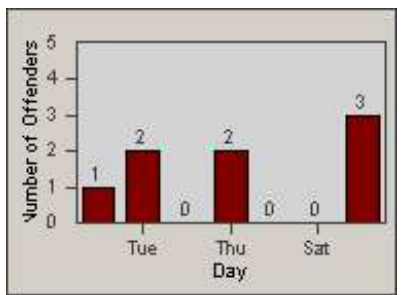

Redflex Redlight Offender Statistics

CONTRACT: Oceanside
DATE FROM: 1/Jul/2006

LOCATION: OSC-COOC-01 Intersection of College Blvd.
DATE TO: 31/Jul/2006

LANE 1