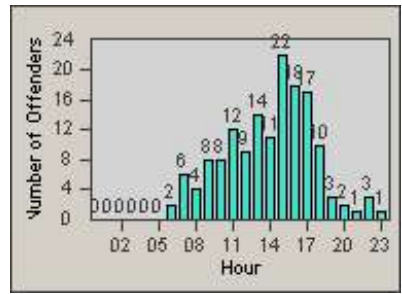

Redflex Redlight Offender Statistics

CONTRACT: Oceanside
DATE FROM: 1/Jul/2010

LOCATION: OSC-MICA-01 Intersection of Canyon Dr
DATE TO: 31/Jul/2010

LANE 4

LANE TOTAL