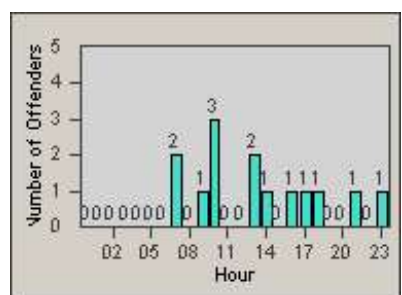

Redflex Redlight Offender Statistics

CONTRACT: Oceanside
DATE FROM: 1/Jul/2010

LOCATION: OSC-MICA-01 Intersection of Canyon Dr
DATE TO: 31/Jul/2010

LANE 1

LANE 2

LANE 3