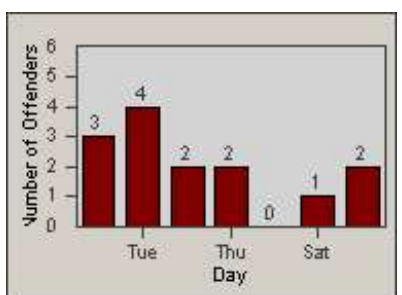

Redflex Redlight Offender Statistics

CONTRACT: Oceanside
DATE FROM: 1/Jul/2010

LOCATION: OSC-MICA-01 Intersection of Canyon Dr
DATE TO: 31/Jul/2010

LANE 1

LANE 2

LANE 3