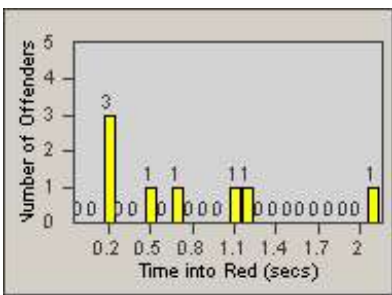

Redflex Redlight Offender Statistics

CONTRACT: Oceanside
DATE FROM: 1/Jul/2010

LOCATION: OSC-MICA-01 Intersection of Canyon Dr
DATE TO: 31/Jul/2010

LANE 1