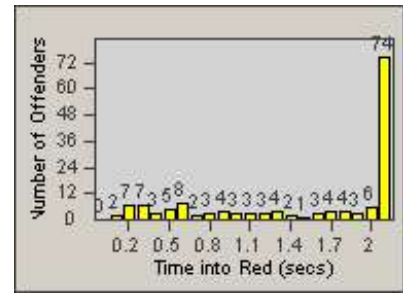

Redflex Redlight Offender Statistics

CONTRACT: Oceanside
DATE FROM: 1/Jul/2010

LOCATION: OSC-MICA-01 Intersection of Canyon Dr
DATE TO: 31/Jul/2010

LANE 4

LANE TOTAL