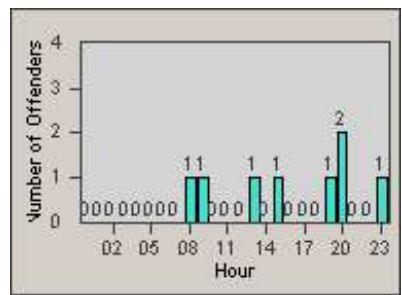

Redflex Redlight Offender Statistics

CONTRACT: Oceanside
DATE FROM: 1/Jul/2010

LOCATION: OSC-MICA-01 Intersection of Canyon Dr
DATE TO: 31/Jul/2010

LANE 1