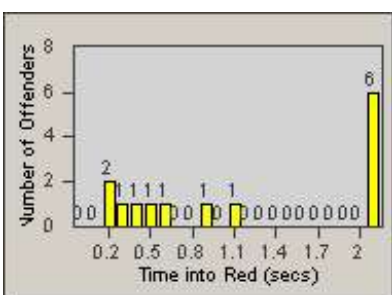

Redflex Redlight Offender Statistics

CONTRACT: Oceanside
DATE FROM: 1/Jul/2010

LOCATION: OSC-MICA-01 Intersection of Canyon Dr
DATE TO: 31/Jul/2010

LANE 1

LANE 2

LANE 3