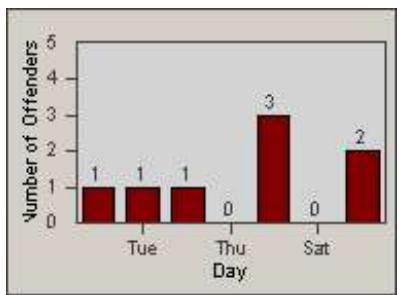

Redflex Redlight Offender Statistics

CONTRACT: Oceanside
DATE FROM: 1/Jul/2010

LOCATION: OSC-MICA-01 Intersection of Canyon Dr
DATE TO: 31/Jul/2010

LANE 1