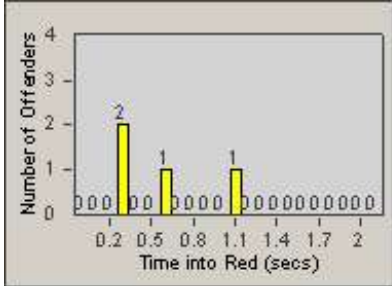

# Redflex Redlight Offender Statistics

CONTRACT: Oceanside  
 DATE FROM: 1/Jul/2010

LOCATION: OSC-MICA-01 Intersection of Canyon Dr  
 DATE TO: 31/Jul/2010