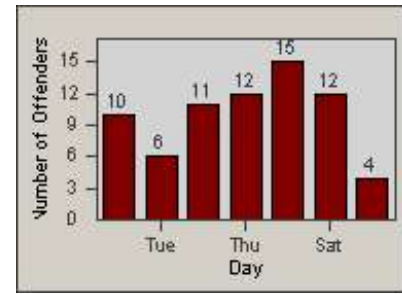

Redflex Redlight Offender Statistics

CONTRACT: Oceanside
DATE FROM: 1/Jul/2010

LOCATION: OSC-MICA-03 Intersection of Canyon Dr
DATE TO: 31/Jul/2010

LANE 4

LANE TOTAL