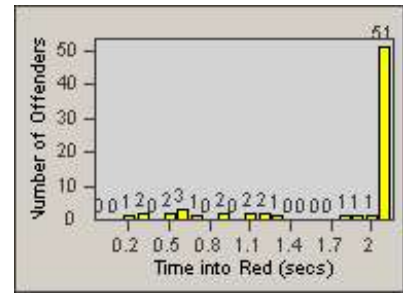

Redflex Redlight Offender Statistics

CONTRACT: Oceanside
DATE FROM: 1/Jul/2010

LOCATION: OSC-MICA-03 Intersection of Canyon Dr
DATE TO: 31/Jul/2010

LANE 4

LANE TOTAL