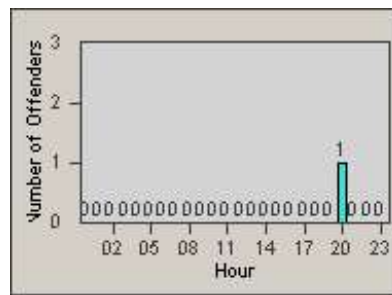

Redflex Redlight Offender Statistics

CONTRACT: Oceanside
DATE FROM: 1/Jul/2010

LOCATION: OSC-MICA-03 Intersection of Canyon Dr
DATE TO: 31/Jul/2010

LANE 1