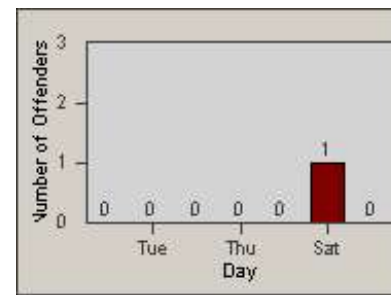

Redflex Redlight Offender Statistics

CONTRACT: Oceanside
DATE FROM: 1/Jul/2010

LOCATION: OSC-MICA-03 Intersection of Canyon Dr
DATE TO: 31/Jul/2010

LANE 1