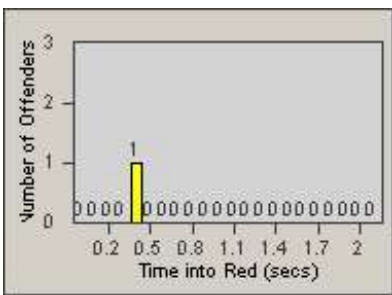

Redflex Redlight Offender Statistics

CONTRACT: Oceanside
DATE FROM: 1/Jul/2010

LOCATION: OSC-MICA-03 Intersection of Canyon Dr
DATE TO: 31/Jul/2010

LANE 1