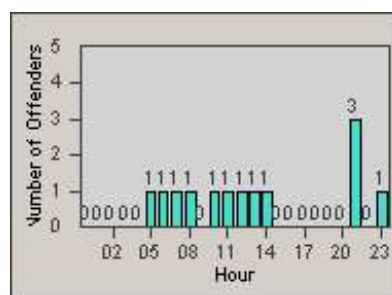

Redflex Redlight Offender Statistics

CONTRACT: Oceanside
DATE FROM: 1/Jul/2010

LOCATION: OSC-MICA-03 Intersection of Canyon Dr
DATE TO: 31/Jul/2010

LANE 1

LANE 2

LANE 3