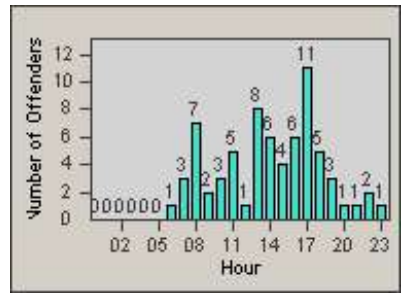

Redflex Redlight Offender Statistics

CONTRACT: Oceanside
DATE FROM: 1/Jul/2010

LOCATION: OSC-MICA-03 Intersection of Canyon Dr
DATE TO: 31/Jul/2010

LANE 4

LANE TOTAL