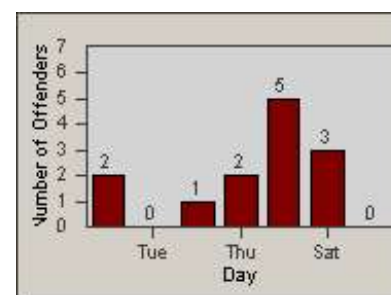

Redflex Redlight Offender Statistics

CONTRACT: Oceanside
DATE FROM: 1/Jul/2010

LOCATION: OSC-MICA-03 Intersection of Canyon Dr
DATE TO: 31/Jul/2010

LANE 1

LANE 2

LANE 3