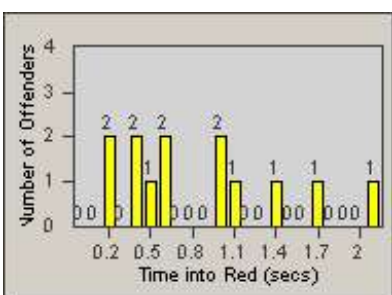

Redflex Redlight Offender Statistics

CONTRACT: Oceanside
DATE FROM: 1/Jul/2010

LOCATION: OSC-MICA-03 Intersection of Canyon Dr
DATE TO: 31/Jul/2010

LANE 1

LANE 2

LANE 3