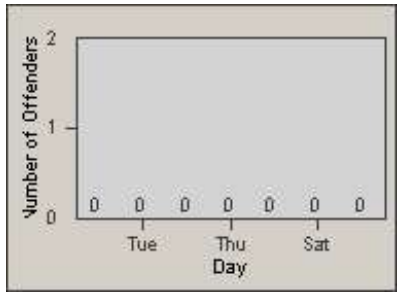

Redflex Redlight Offender Statistics

CONTRACT: Oceanside
DATE FROM: 1/Jul/2006

LOCATION: OSC-OCOC-01 Intersection of College Blvd.
DATE TO: 31/Jul/2006

LANE 1

LANE 2

LANE 3