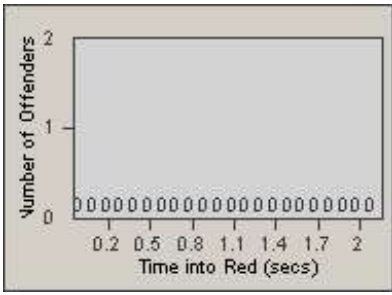

Redflex Redlight Offender Statistics

CONTRACT: Oceanside
DATE FROM: 1/Jul/2006

LOCATION: OSC-OCOC-01 Intersection of College Blvd.
DATE TO: 31/Jul/2006

LANE 1

LANE 2

LANE 3