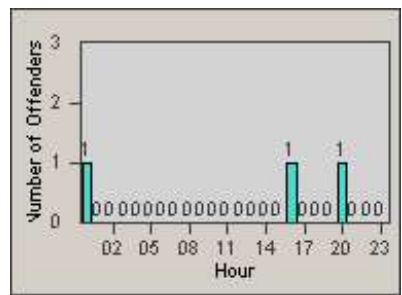

Redflex Redlight Offender Statistics

CONTRACT: Oceanside
DATE FROM: 1/Jul/2006

LOCATION: OSC-OCOC-01 Intersection of College Blvd.
DATE TO: 31/Jul/2006

LANE 1