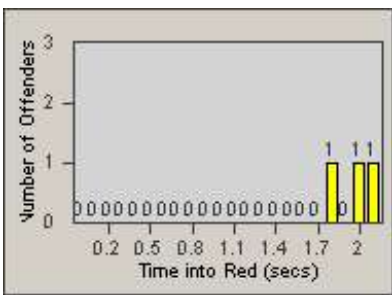

Redflex Redlight Offender Statistics

CONTRACT: Oceanside
DATE FROM: 1/Jul/2006

LOCATION: OSC-OCOC-01 Intersection of College Blvd.
DATE TO: 31/Jul/2006

LANE 1