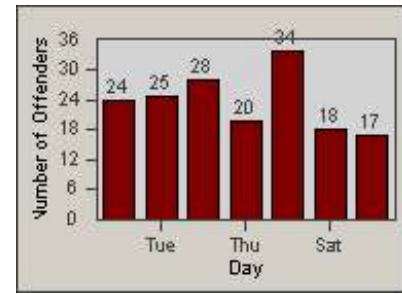

Redflex Redlight Offender Statistics

CONTRACT: Oceanside
DATE FROM: 1/Jul/2006

LOCATION: OSC-OCOC-01 Intersection of College Blvd.
DATE TO: 31/Jul/2006

LANE 4

LANE TOTAL