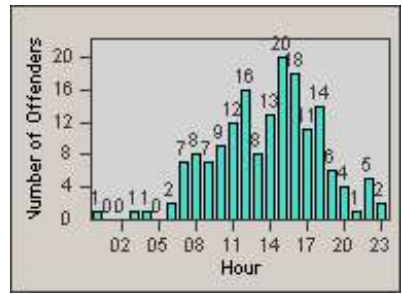

Redflex Redlight Offender Statistics

CONTRACT: Oceanside
DATE FROM: 1/Jul/2006

LOCATION: OSC-OCOC-01 Intersection of College Blvd.
DATE TO: 31/Jul/2006

LANE 4

LANE TOTAL