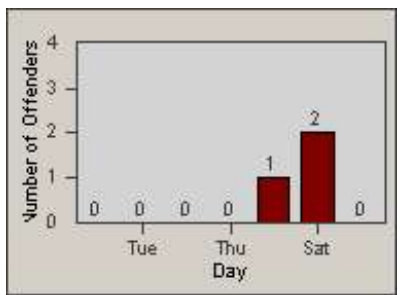

Redflex Redlight Offender Statistics

CONTRACT: Oceanside
DATE FROM: 1/Jul/2006

LOCATION: OSC-OCOC-01 Intersection of College Blvd.
DATE TO: 31/Jul/2006

LANE 1