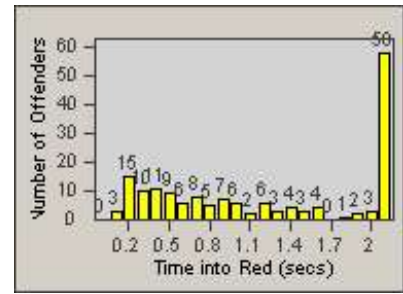

Redflex Redlight Offender Statistics

CONTRACT: Oceanside
DATE FROM: 1/Jul/2006

LOCATION: OSC-OCOC-01 Intersection of College Blvd.
DATE TO: 31/Jul/2006

LANE 4

LANE TOTAL