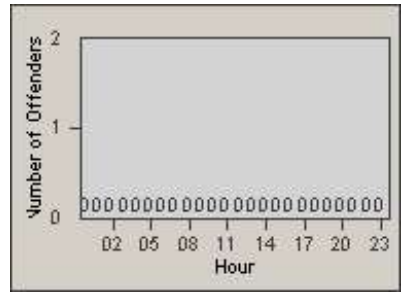

Redflex Redlight Offender Statistics

CONTRACT: Oceanside
DATE FROM: 1/Jul/2006

LOCATION: OSC-OCOC-01 Intersection of College Blvd.
DATE TO: 31/Jul/2006

LANE 1

LANE 2

LANE 3