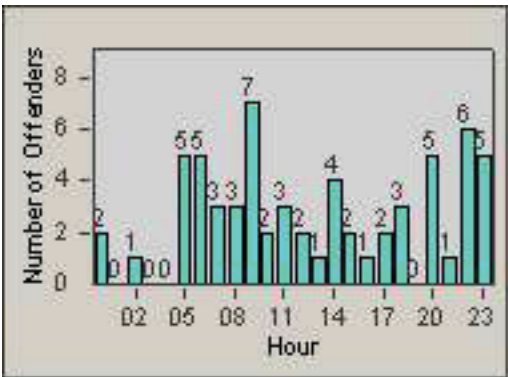

# Redflex Redlight Offender Statistics

CONTRACT: Oxnard  
 DATE FROM: 01-Jul-2006

LOCATION: OX-RO1-01 Rose  
 DATE TO: 31-Jul-2006