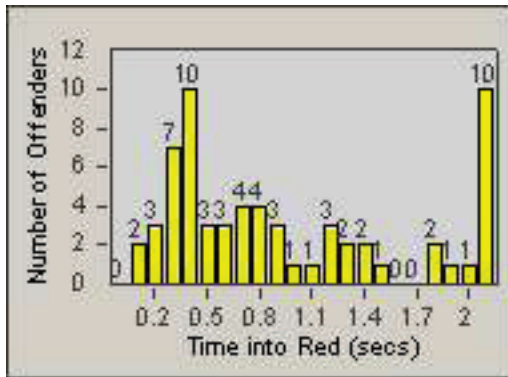

Redflex Redlight Offender Statistics

CONTRACT: Oxnard
DATE FROM: 01-Jul-2006

LOCATION: OX-RO1-01 Rose
DATE TO: 31-Jul-2006