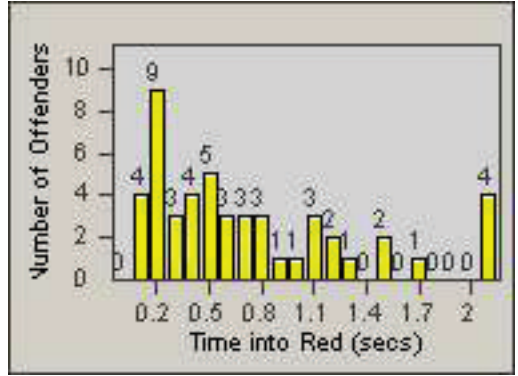

# Redflex Redlight Offender Statistics

CONTRACT: Oxnard  
 DATE FROM: 01-Jul-2006

LOCATION: OX-FIVE-03 Ventura Rd  
 DATE TO: 31-Jul-2006

LANE 1

LANE 2

LANE 3