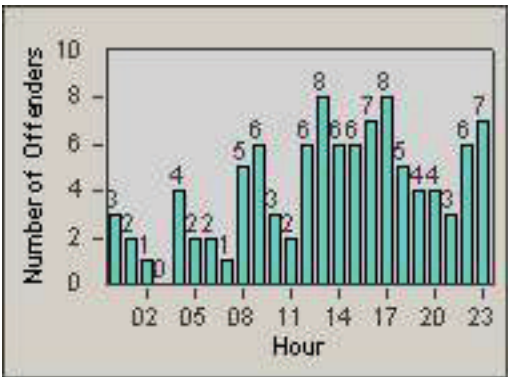

Redflex Redlight Offender Statistics

CONTRACT: Oxnard   **LOCATION:** OX-SACH-03 Saviers
DATE FROM: 01-Jul-2006   **DATE TO:** 31-Jul-2006