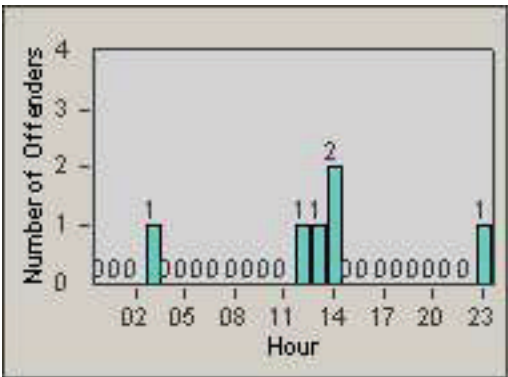

Redflex Redlight Offender Statistics

CONTRACT: Oxnard   **LOCATION:** OX-FIVE-03 Ventura Rd
DATE FROM: 01-Jul-2006   **DATE TO:** 31-Jul-2006

LANE 4