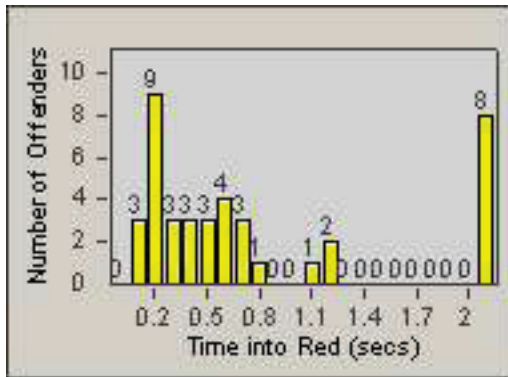

Redflex Redlight Offender Statistics

CONTRACT: Oxnard   **LOCATION:** OX-FIVE-01 Ventura Rd
DATE FROM: 01-Jul-2006   **DATE TO:** 31-Jul-2006