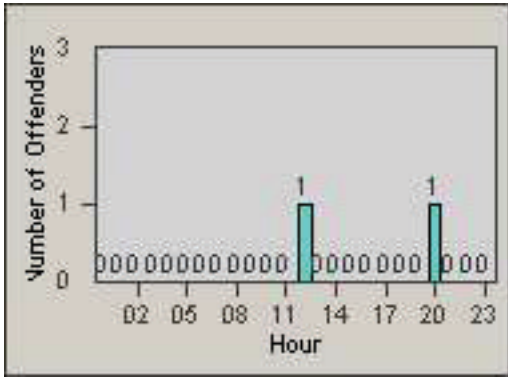

Redflex Redlight Offender Statistics

CONTRACT: Oxnard   **LOCATION:** OX-ROGO-03 Rose
DATE FROM: 01-Jul-2006   **DATE TO:** 31-Jul-2006

LANE 4

LANE TOTAL