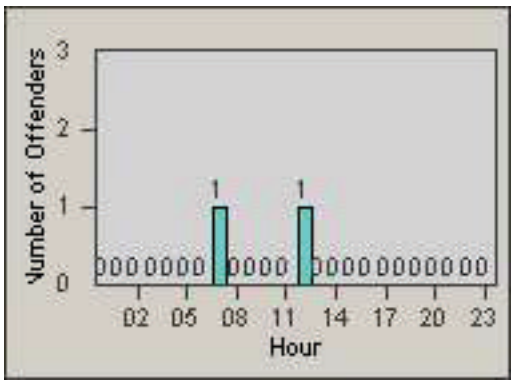

Redflex Redlight Offender Statistics

CONTRACT: Oxnard   **LOCATION:** OX-ROGO-01 Rose
DATE FROM: 01-Jul-2006   **DATE TO:** 31-Jul-2006

LANE 1