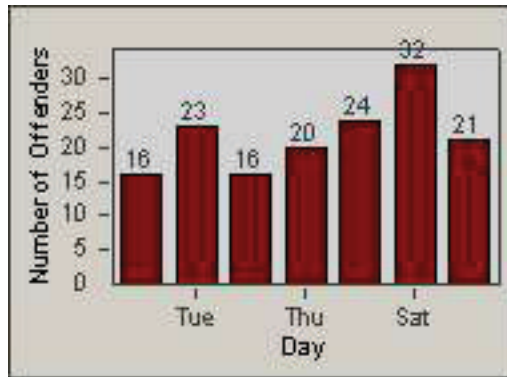

Redflex Redlight Offender Statistics

CONTRACT: Oxnard   **LOCATION:** OX-FIVE-03 Ventura Rd
DATE FROM: 01-Jul-2006   **DATE TO:** 31-Jul-2006