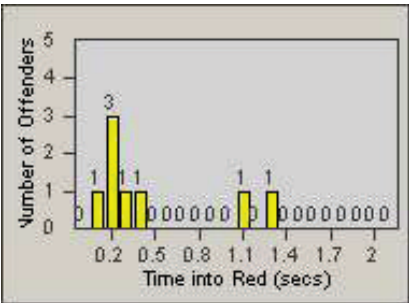

Redflex Redlight Offender Statistics

CONTRACT: Oxnard
DATE FROM: 01-Jul-2006

LOCATION: OX-VICH-01 Victoria
DATE TO: 31-Jul-2006

LANE 1