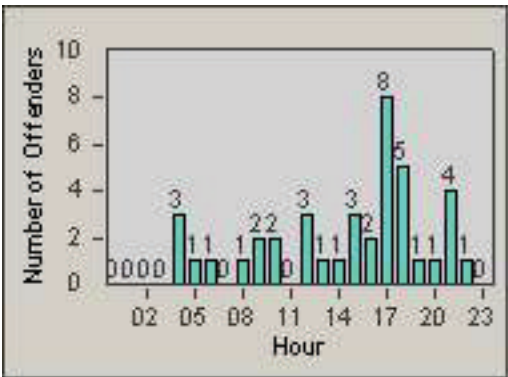

Redflex Redlight Offender Statistics

CONTRACT: Oxnard   **LOCATION:** OX-FIVE-01 Ventura Rd
DATE FROM: 01-Jul-2006   **DATE TO:** 31-Jul-2006