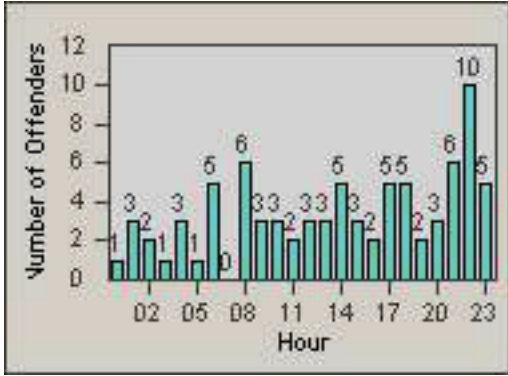

Redflex Redlight Offender Statistics

CONTRACT: Oxnard
DATE FROM: 01-Jul-2006

LOCATION: OX-RO1-01 Rose
DATE TO: 31-Jul-2006

LANE 1

LANE 2

LANE 3