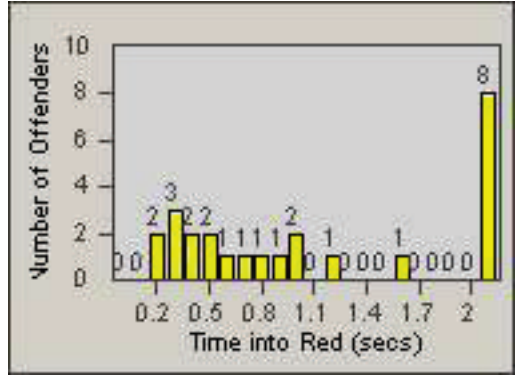

Redflex Redlight Offender Statistics

CONTRACT: Oxnard   **LOCATION:** OX-SACH-01 Saviers
DATE FROM: 01-Jul-2006   **DATE TO:** 31-Jul-2006

LANE 1

LANE 2

LANE 3