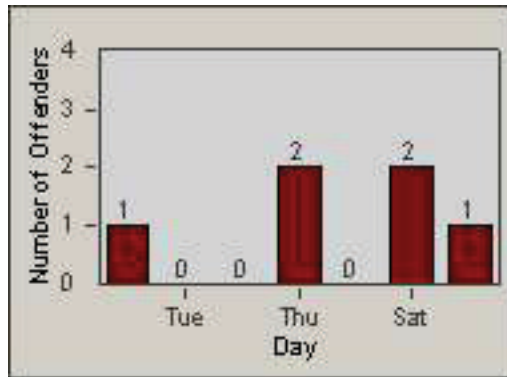

Redflex Redlight Offender Statistics

CONTRACT: Oxnard   **LOCATION:** OX-FIVE-03 Ventura Rd
DATE FROM: 01-Jul-2006   **DATE TO:** 31-Jul-2006

LANE 4