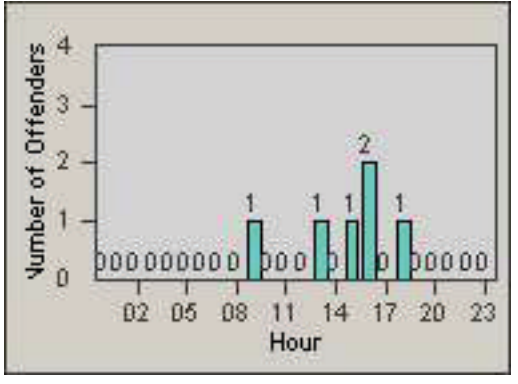

Redflex Redlight Offender Statistics

CONTRACT: Oxnard   **LOCATION:** OX-ROGO-01 Rose
DATE FROM: 01-Jul-2006   **DATE TO:** 31-Jul-2006

LANE 1

LANE 2

LANE 3