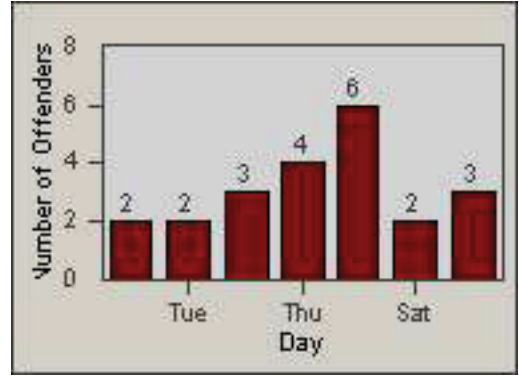

Redflex Redlight Offender Statistics

CONTRACT: Oxnard   **LOCATION:** OX-ROGO-03 Rose
DATE FROM: 01-Jul-2006   **DATE TO:** 31-Jul-2006

LANE 1

LANE 2

LANE 3