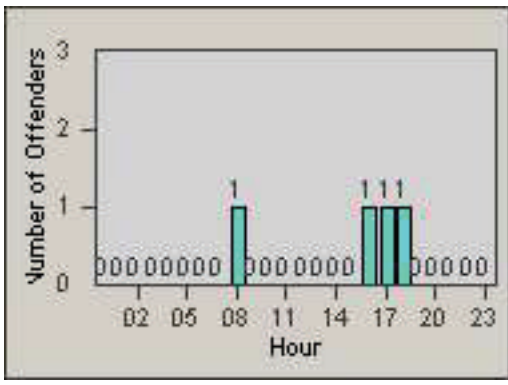

Redflex Redlight Offender Statistics

CONTRACT: Oxnard   **LOCATION:** OX-ROGO-03 Rose
DATE FROM: 01-Jul-2006   **DATE TO:** 31-Jul-2006

LANE 1