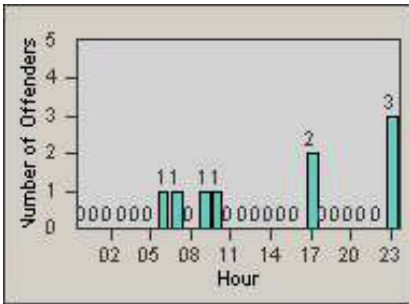

Redflex Redlight Offender Statistics

CONTRACT: Oxnard
DATE FROM: 01-Jul-2006

LOCATION: OX-VICH-01 Victoria
DATE TO: 31-Jul-2006

LANE 1

LANE 2

LANE 3