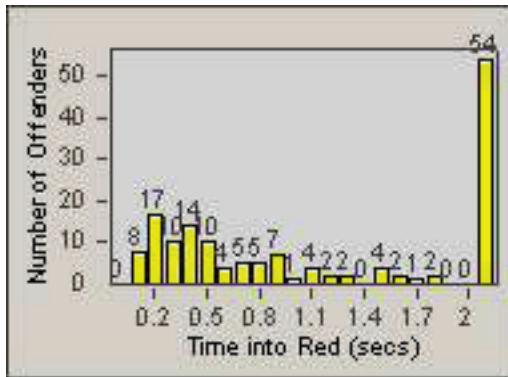

Redflex Redlight Offender Statistics

CONTRACT: Oxnard   **LOCATION:** OX-FIVE-03 Ventura Rd
DATE FROM: 01-Jul-2006   **DATE TO:** 31-Jul-2006