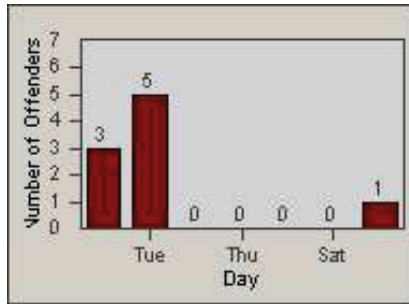

Redflex Redlight Offender Statistics

CONTRACT: Oxnard
DATE FROM: 01-Jul-2006

LOCATION: OX-VICH-01 Victoria
DATE TO: 31-Jul-2006

LANE 1

LANE 2

LANE 3