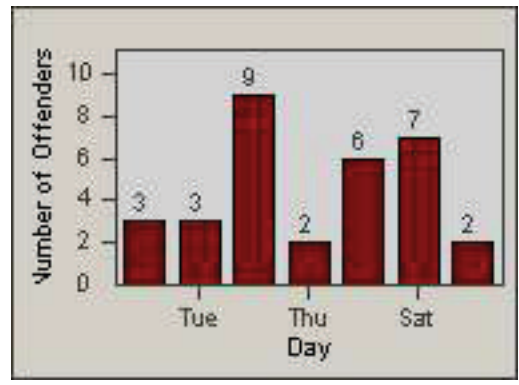

Redflex Redlight Offender Statistics

CONTRACT: Oxnard
DATE FROM: 01-Jul-2006

LOCATION: OX-FIVE-03 Ventura Rd
DATE TO: 31-Jul-2006

LANE 1

LANE 2