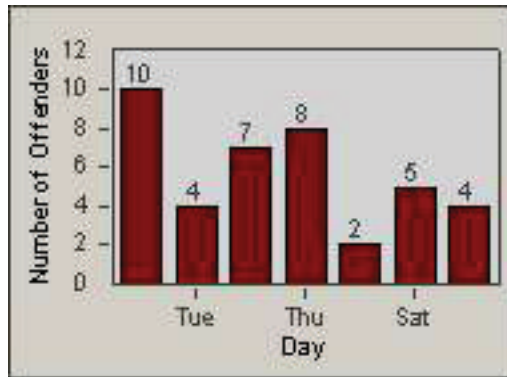

Redflex Redlight Offender Statistics

CONTRACT: Oxnard   **LOCATION:** OX-FIVE-01 Ventura Rd
DATE FROM: 01-Jul-2006   **DATE TO:** 31-Jul-2006