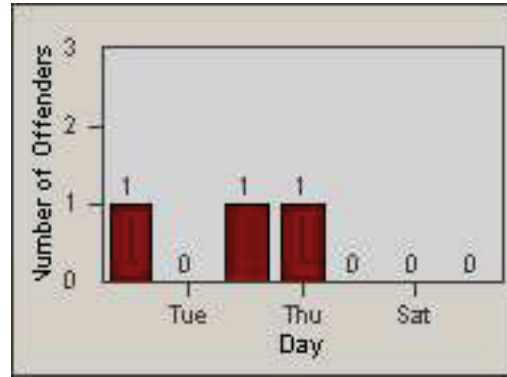

Redflex Redlight Offender Statistics

CONTRACT: Oxnard
DATE FROM: 01-Jul-2006

LOCATION: OX-RO1-01 Rose
DATE TO: 31-Jul-2006

LANE 4

LANE TOTAL