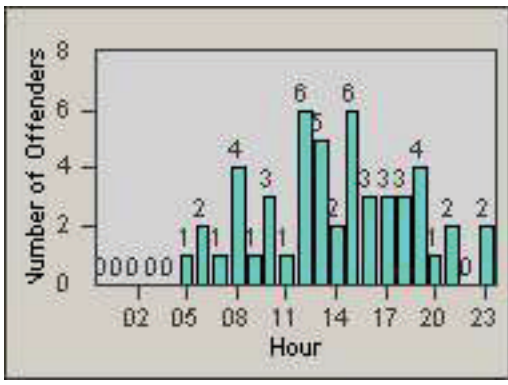

Redflex Redlight Offender Statistics

CONTRACT: Oxnard
DATE FROM: 01-Jul-2006

LOCATION: OX-GOSN-01 Gonzales Rd
DATE TO: 31-Jul-2006

LANE 1