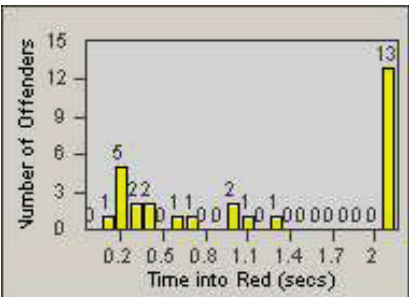

Redflex Redlight Offender Statistics

CONTRACT: Oxnard   LOCATION: OX-VICH-01 Victoria
DATE FROM: 01-Jul-2006   DATE TO: 31-Jul-2006

LANE 4

LANE TOTAL