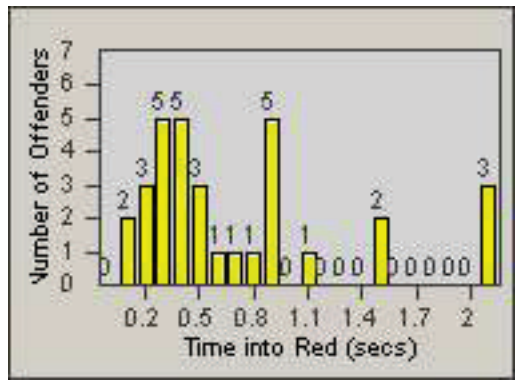

Redflex Redlight Offender Statistics

CONTRACT: Oxnard
DATE FROM: 01-Jul-2006

LOCATION: OX-FIVE-03 Ventura Rd
DATE TO: 31-Jul-2006

LANE 1

LANE 2