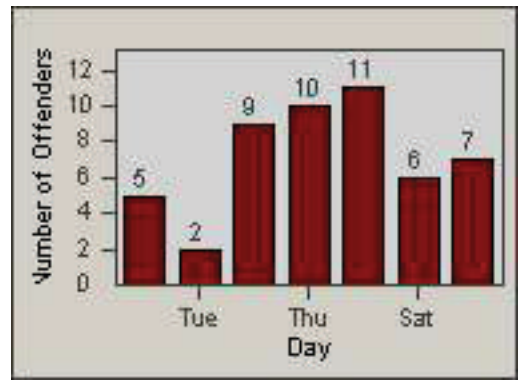

Redflex Redlight Offender Statistics

CONTRACT: Oxnard
DATE FROM: 01-Jul-2006

LOCATION: OX-GOSN-01 Gonzales Rd
DATE TO: 31-Jul-2006

LANE 1