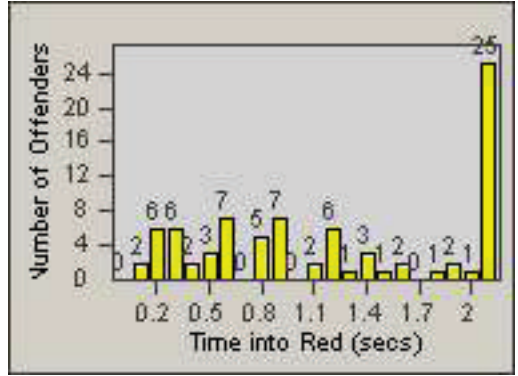

Redflex Redlight Offender Statistics

CONTRACT: Oxnard
DATE FROM: 01-Jul-2006

LOCATION: OX-RO1-01 Rose
DATE TO: 31-Jul-2006

LANE 1

LANE 2

LANE 3