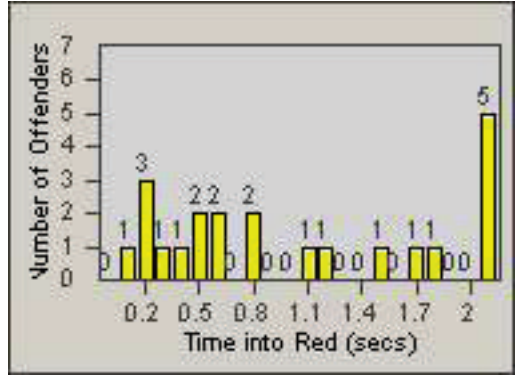

Redflex Redlight Offender Statistics

CONTRACT: Oxnard   **LOCATION:** OX-ROGO-03 Rose
DATE FROM: 01-Jul-2006   **DATE TO:** 31-Jul-2006

LANE 1

LANE 2

LANE 3