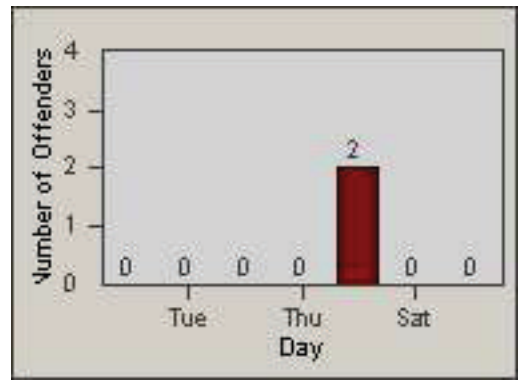

Redflex Redlight Offender Statistics

CONTRACT: Oxnard   **LOCATION:** OX-ROGO-01 Rose
DATE FROM: 01-Jul-2006   **DATE TO:** 31-Jul-2006

LANE 1