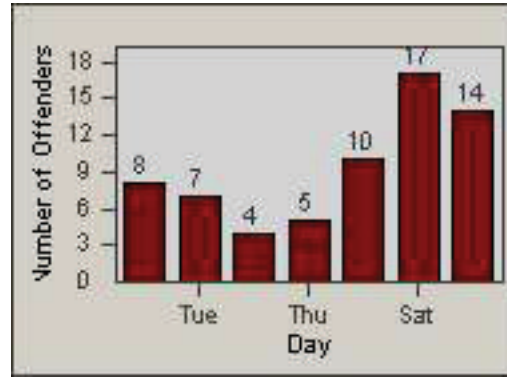

Redflex Redlight Offender Statistics

CONTRACT: Oxnard   **LOCATION:** OX-FIVE-03 Ventura Rd
DATE FROM: 01-Jul-2006   **DATE TO:** 31-Jul-2006

LANE 4

LANE TOTAL