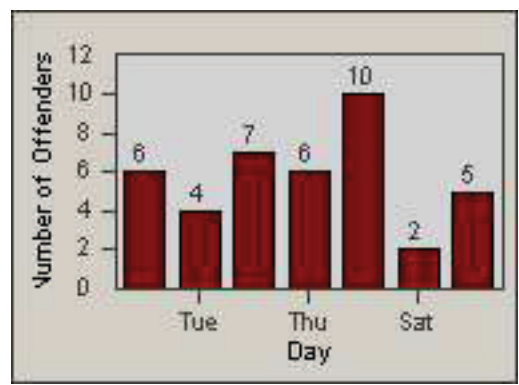

Redflex Redlight Offender Statistics

CONTRACT: Oxnard
DATE FROM: 01-Jul-2006

LOCATION: OX-GOSN-01 Gonzales Rd
DATE TO: 31-Jul-2006

LANE 1

LANE 2

LANE 3