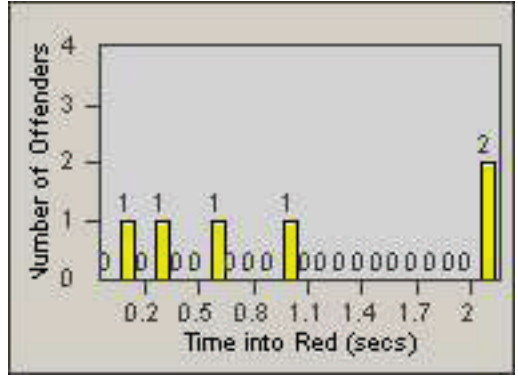

Redflex Redlight Offender Statistics

CONTRACT: Oxnard   **LOCATION:** OX-ROGO-01 Rose
DATE FROM: 01-Jul-2006   **DATE TO:** 31-Jul-2006

LANE 1

LANE 2

LANE 3