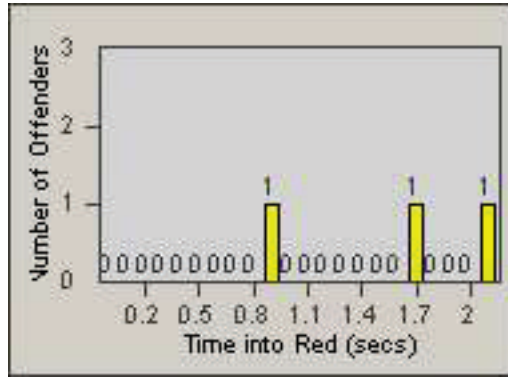

Redflex Redlight Offender Statistics

CONTRACT: Oxnard
DATE FROM: 01-Jul-2006

LOCATION: OX-RO1-01 Rose
DATE TO: 31-Jul-2006

LANE 4

LANE TOTAL