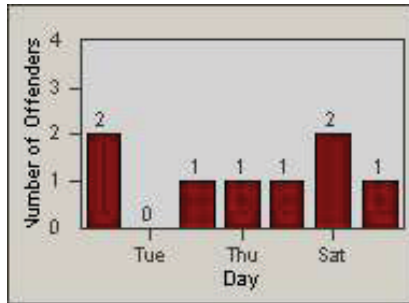

Redflex Redlight Offender Statistics

CONTRACT: Oxnard
DATE FROM: 01-Jul-2006

LOCATION: OX-VICH-01 Victoria
DATE TO: 31-Jul-2006

LANE 1