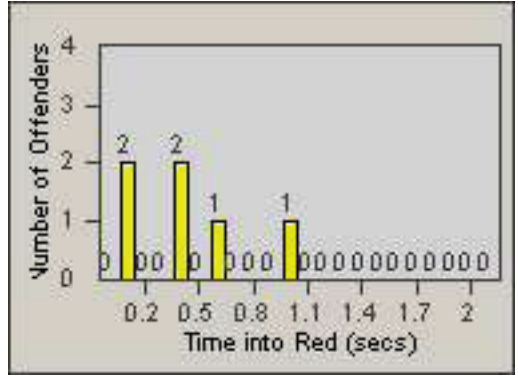

Redflex Redlight Offender Statistics

CONTRACT: Oxnard   **LOCATION:** OX-SACH-03 Saviers
DATE FROM: 01-Jul-2006   **DATE TO:** 31-Jul-2006

LANE 1

LANE 2

LANE 3