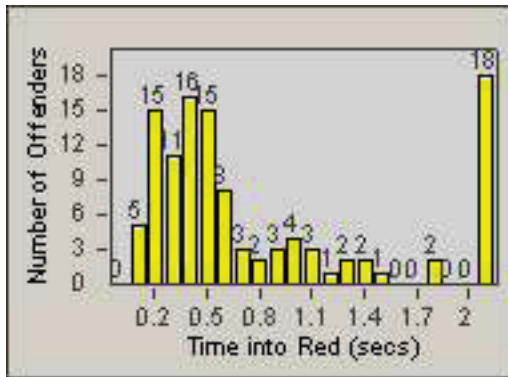

Redflex Redlight Offender Statistics

CONTRACT: Oxnard   **LOCATION:** OX-GOSN-01 Gonzales Rd
DATE FROM: 01-Jul-2006   **DATE TO:** 31-Jul-2006