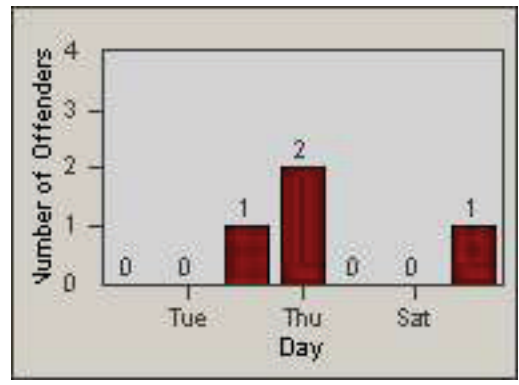

Redflex Redlight Offender Statistics

CONTRACT: Oxnard   **LOCATION:** OX-ROGO-03 Rose
DATE FROM: 01-Jul-2006   **DATE TO:** 31-Jul-2006

LANE 1