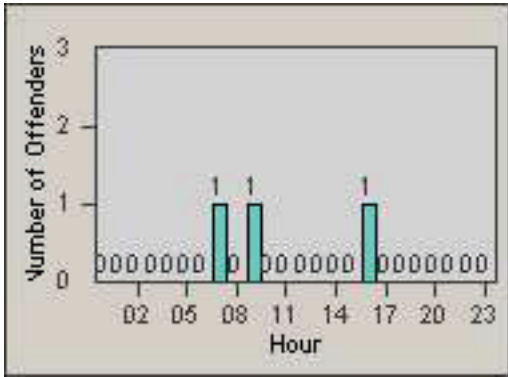

Redflex Redlight Offender Statistics

CONTRACT: Oxnard
DATE FROM: 01-Jul-2006

LOCATION: OX-RO1-01 Rose
DATE TO: 31-Jul-2006

LANE 4

LANE TOTAL