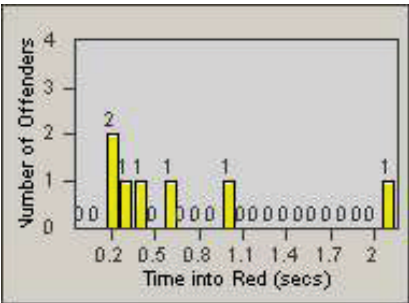

Redflex Redlight Offender Statistics

CONTRACT: Oxnard
DATE FROM: 01-Jul-2006

LOCATION: OX-VICH-01 Victoria
DATE TO: 31-Jul-2006

LANE 1

LANE 2

LANE 3