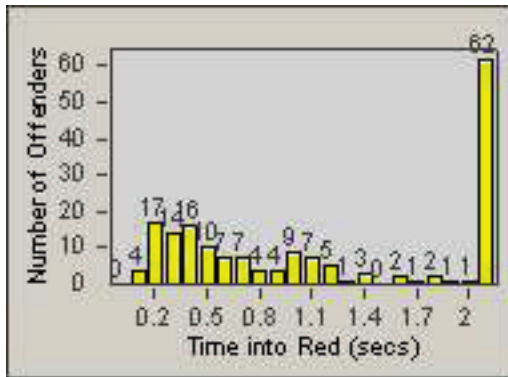

Redflex Redlight Offender Statistics

CONTRACT: Oxnard   **LOCATION:** OX-SACH-01 Saviers
DATE FROM: 01-Jul-2006   **DATE TO:** 31-Jul-2006