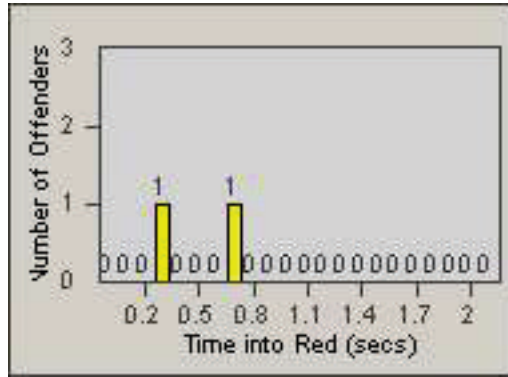

Redflex Redlight Offender Statistics

CONTRACT: Oxnard   **LOCATION:** OX-ROGO-03 Rose
DATE FROM: 01-Jul-2006   **DATE TO:** 31-Jul-2006

LANE 4

LANE TOTAL