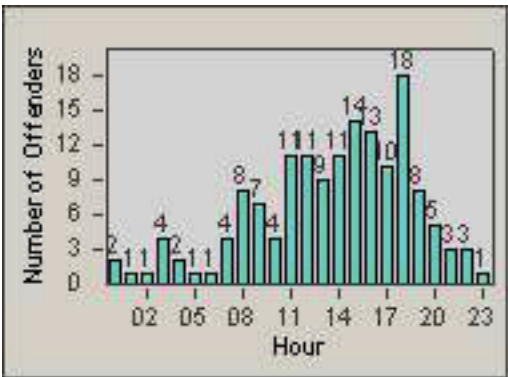

Redflex Redlight Offender Statistics

CONTRACT: Oxnard   **LOCATION:** OX-FIVE-03 Ventura Rd
DATE FROM: 01-Jul-2006   **DATE TO:** 31-Jul-2006