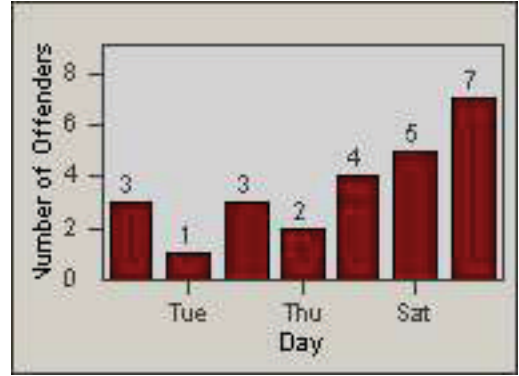

Redflex Redlight Offender Statistics

CONTRACT: Oxnard   **LOCATION:** OX-SACH-01 Saviers
DATE FROM: 01-Jul-2006   **DATE TO:** 31-Jul-2006

LANE 1

LANE 2

LANE 3