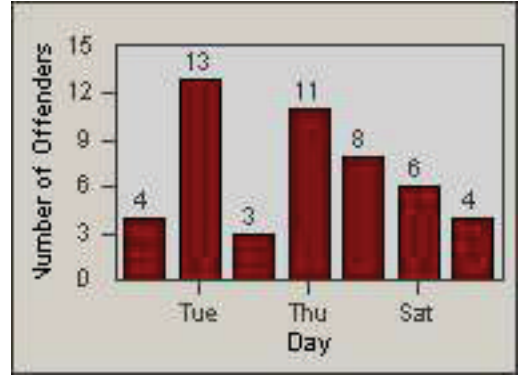

# Redflex Redlight Offender Statistics

CONTRACT: Oxnard  
 DATE FROM: 01-Jul-2006

LOCATION: OX-FIVE-03 Ventura Rd  
 DATE TO: 31-Jul-2006

LANE 1

LANE 2

LANE 3