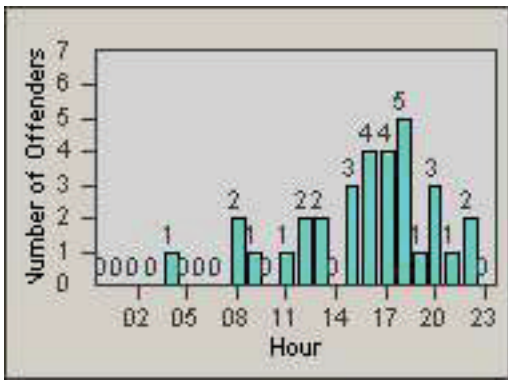

Redflex Redlight Offender Statistics

CONTRACT: Oxnard
DATE FROM: 01-Jul-2006

LOCATION: OX-FIVE-03 Ventura Rd
DATE TO: 31-Jul-2006

LANE 1

LANE 2