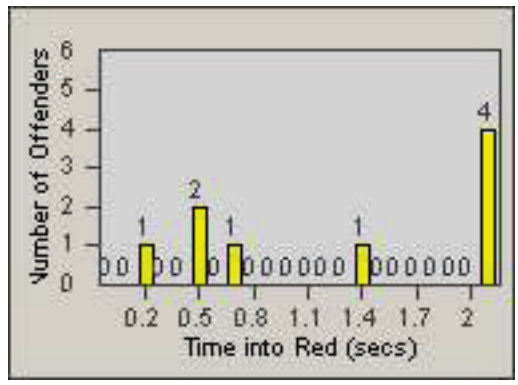

Redflex Redlight Offender Statistics

CONTRACT: Oxnard
DATE FROM: 01-Jul-2006

LOCATION: OX-RO1-01 Rose
DATE TO: 31-Jul-2006

LANE 1