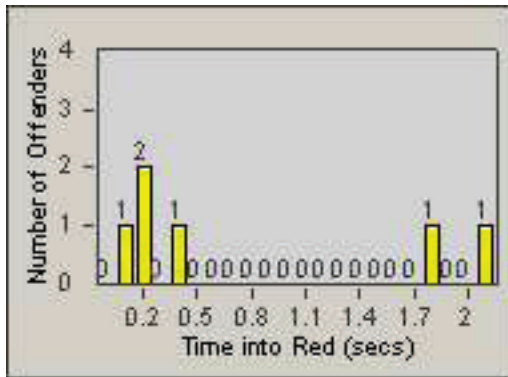

Redflex Redlight Offender Statistics

CONTRACT: Oxnard   **LOCATION:** OX-FIVE-03 Ventura Rd
DATE FROM: 01-Jul-2006   **DATE TO:** 31-Jul-2006

LANE 4