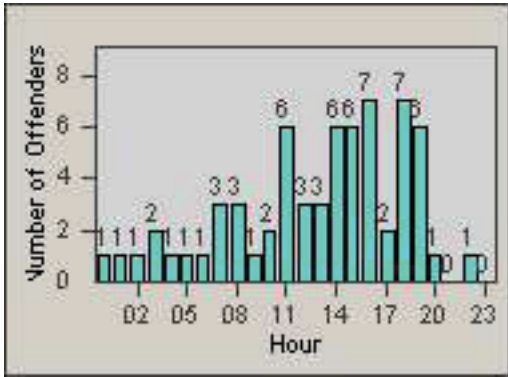

Redflex Redlight Offender Statistics

CONTRACT: Oxnard   **LOCATION:** OX-FIVE-03 Ventura Rd
DATE FROM: 01-Jul-2006   **DATE TO:** 31-Jul-2006

LANE 4

LANE TOTAL