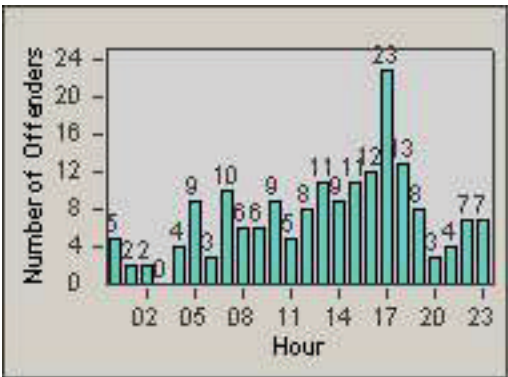

Redflex Redlight Offender Statistics

CONTRACT: Oxnard   **LOCATION:** OX-SACH-01 Saviers
DATE FROM: 01-Jul-2006   **DATE TO:** 31-Jul-2006