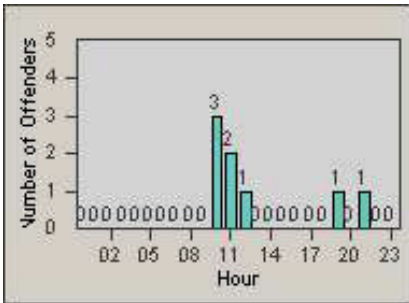

Redflex Redlight Offender Statistics

CONTRACT: Oxnard
DATE FROM: 01-Jul-2006

LOCATION: OX-VICH-01 Victoria
DATE TO: 31-Jul-2006

LANE 1