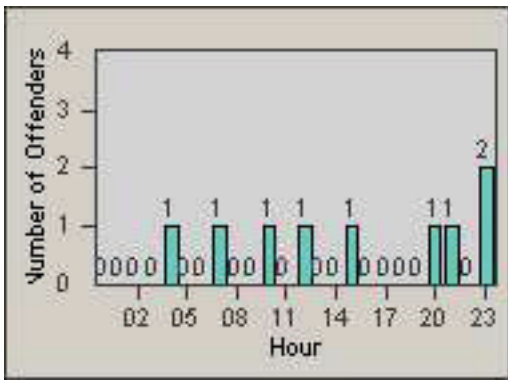

Redflex Redlight Offender Statistics

CONTRACT: Oxnard
DATE FROM: 01-Jul-2006

LOCATION: OX-RO1-01 Rose
DATE TO: 31-Jul-2006

LANE 1