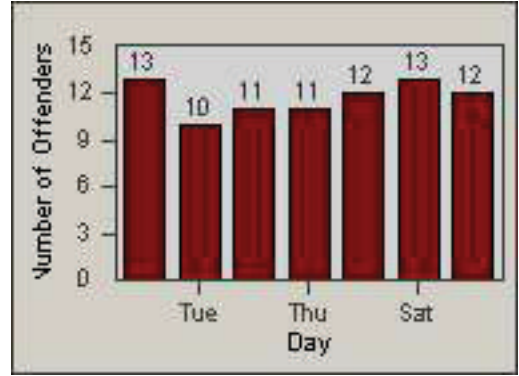

Redflex Redlight Offender Statistics

CONTRACT: Oxnard
DATE FROM: 01-Jul-2006

LOCATION: OX-RO1-01 Rose
DATE TO: 31-Jul-2006

LANE 1

LANE 2

LANE 3