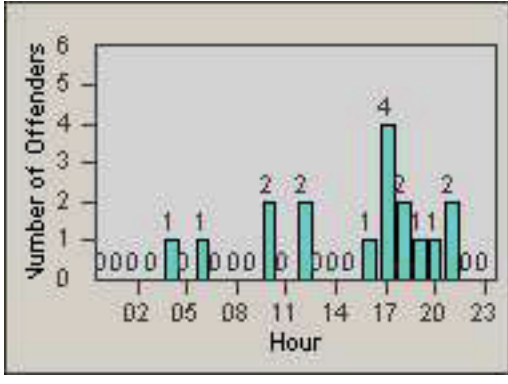

Redflex Redlight Offender Statistics

CONTRACT: Oxnard
DATE FROM: 01-Jul-2006

LOCATION: OX-FIVE-01 Ventura Rd
DATE TO: 31-Jul-2006

LANE 1

LANE 2

LANE 3