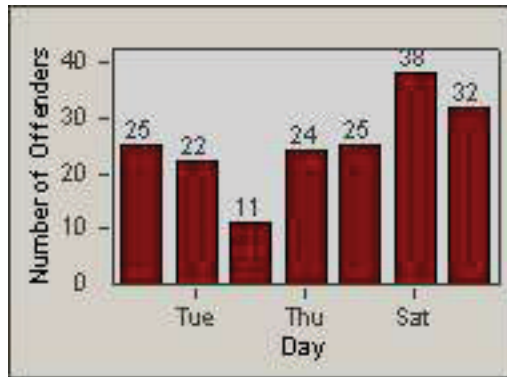

Redflex Redlight Offender Statistics

CONTRACT: Oxnard   **LOCATION:** OX-SACH-01 Saviers
DATE FROM: 01-Jul-2006   **DATE TO:** 31-Jul-2006