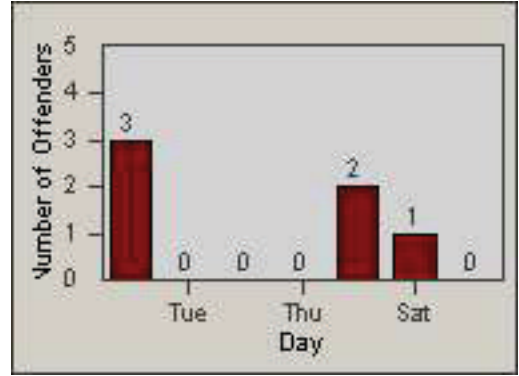

Redflex Redlight Offender Statistics

CONTRACT: Oxnard   **LOCATION:** OX-SACH-03 Saviers
DATE FROM: 01-Jul-2006   **DATE TO:** 31-Jul-2006

LANE 1

LANE 2

LANE 3