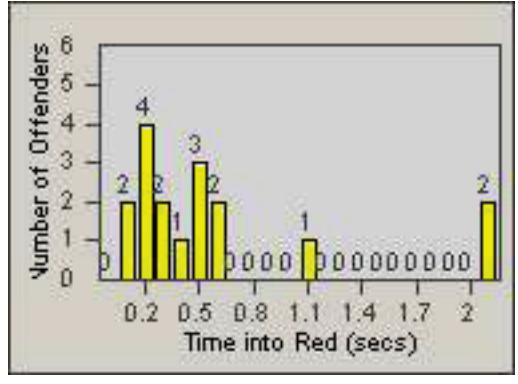

Redflex Redlight Offender Statistics

CONTRACT: Oxnard
DATE FROM: 01-Jul-2006

LOCATION: OX-FIVE-01 Ventura Rd
DATE TO: 31-Jul-2006

LANE 1

LANE 2

LANE 3