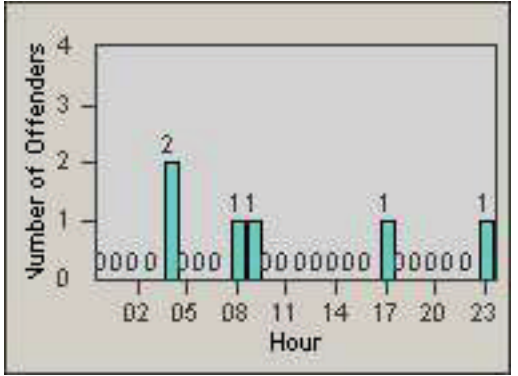

Redflex Redlight Offender Statistics

CONTRACT: Oxnard   **LOCATION:** OX-SACH-03 Saviers
DATE FROM: 01-Jul-2006   **DATE TO:** 31-Jul-2006

LANE 1

LANE 2

LANE 3