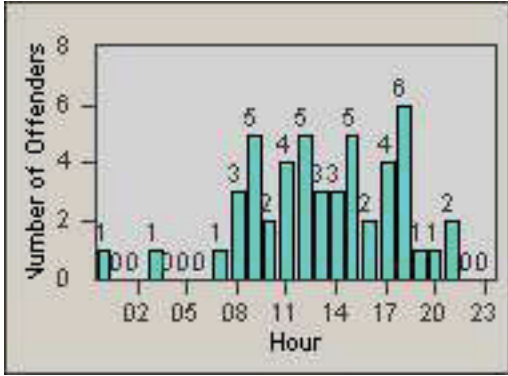

# Redflex Redlight Offender Statistics

CONTRACT: Oxnard  
 DATE FROM: 01-Jul-2006

LOCATION: OX-FIVE-03 Ventura Rd  
 DATE TO: 31-Jul-2006

LANE 1

LANE 2

LANE 3