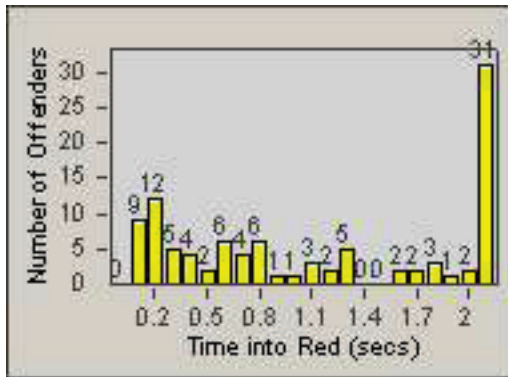

Redflex Redlight Offender Statistics

CONTRACT: Oxnard   **LOCATION:** OX-SACH-03 Saviers
DATE FROM: 01-Jul-2006   **DATE TO:** 31-Jul-2006