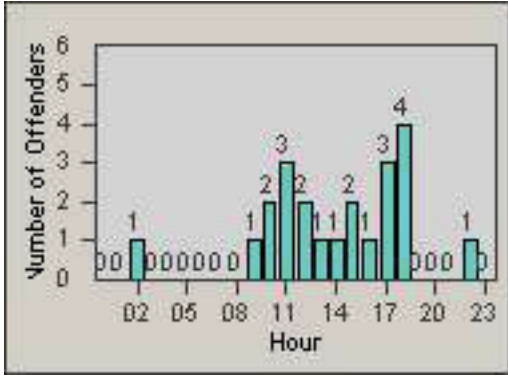

Redflex Redlight Offender Statistics

CONTRACT: Oxnard   **LOCATION:** OX-ROGO-03 Rose
DATE FROM: 01-Jul-2006   **DATE TO:** 31-Jul-2006

LANE 1

LANE 2

LANE 3