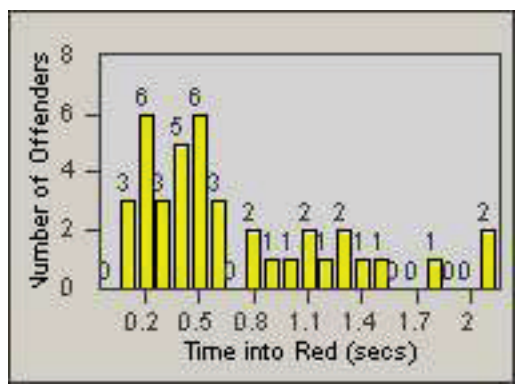

Redflex Redlight Offender Statistics

CONTRACT: Oxnard
DATE FROM: 01-Jul-2006

LOCATION: OX-GOSN-01 Gonzales Rd
DATE TO: 31-Jul-2006

LANE 1

LANE 2

LANE 3