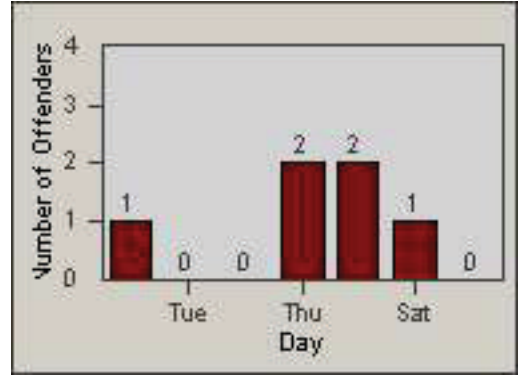

Redflex Redlight Offender Statistics

CONTRACT: Oxnard   **LOCATION:** OX-ROGO-01 Rose
DATE FROM: 01-Jul-2006   **DATE TO:** 31-Jul-2006

LANE 1

LANE 2

LANE 3