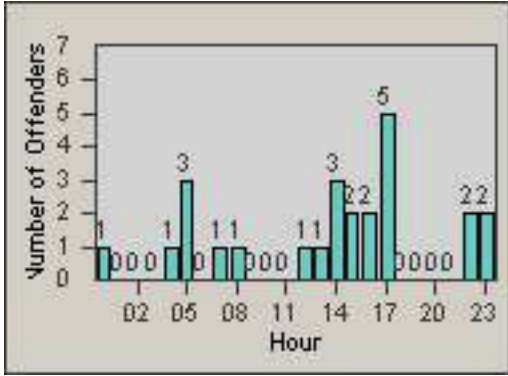

Redflex Redlight Offender Statistics

CONTRACT: Oxnard   **LOCATION:** OX-SACH-01 Saviers
DATE FROM: 01-Jul-2006   **DATE TO:** 31-Jul-2006

LANE 1

LANE 2

LANE 3