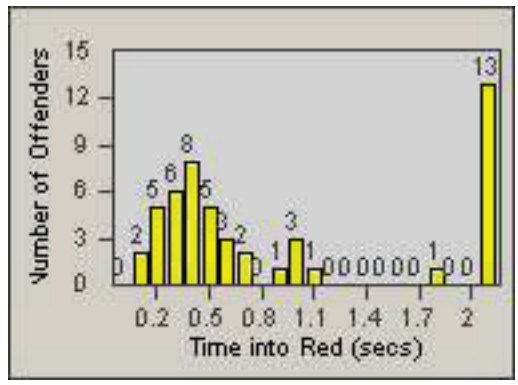

Redflex Redlight Offender Statistics

CONTRACT: Oxnard
DATE FROM: 01-Jul-2006

LOCATION: OX-GOSN-01 Gonzales Rd
DATE TO: 31-Jul-2006

LANE 1