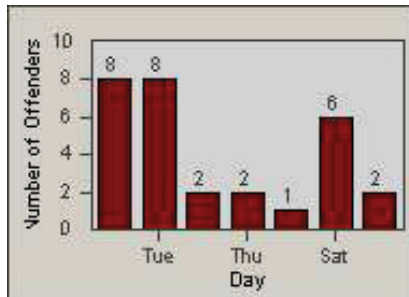

Redflex Redlight Offender Statistics

CONTRACT: Oxnard   LOCATION: OX-VICH-01 Victoria
DATE FROM: 01-Jul-2006   DATE TO: 31-Jul-2006

LANE 4

LANE TOTAL