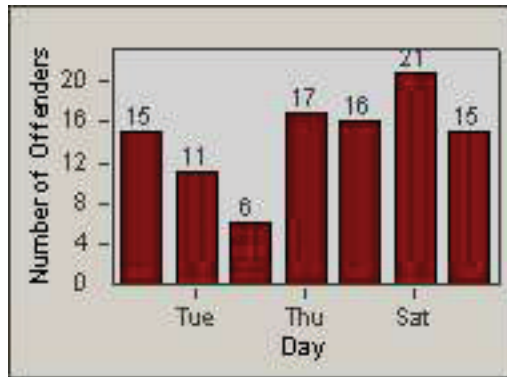

Redflex Redlight Offender Statistics

CONTRACT: Oxnard   **LOCATION:** OX-SACH-03 Saviers
DATE FROM: 01-Jul-2006   **DATE TO:** 31-Jul-2006