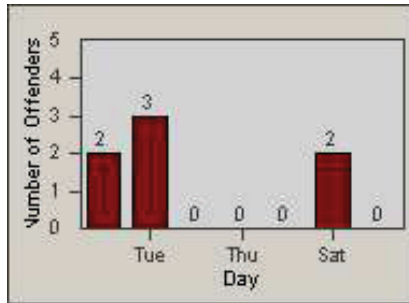

Redflex Redlight Offender Statistics

CONTRACT: Oxnard
DATE FROM: 01-Jul-2006

LOCATION: OX-VICH-01 Victoria
DATE TO: 31-Jul-2006

LANE 1

LANE 2

LANE 3