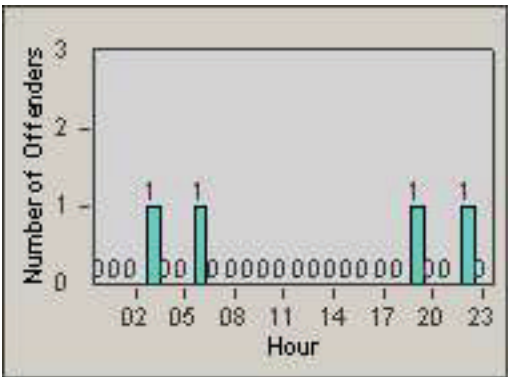

Redflex Redlight Offender Statistics

CONTRACT: Oxnard   **LOCATION:** OX-ROGO-01 Rose
DATE FROM: 01-Jul-2006   **DATE TO:** 31-Jul-2006

LANE 4