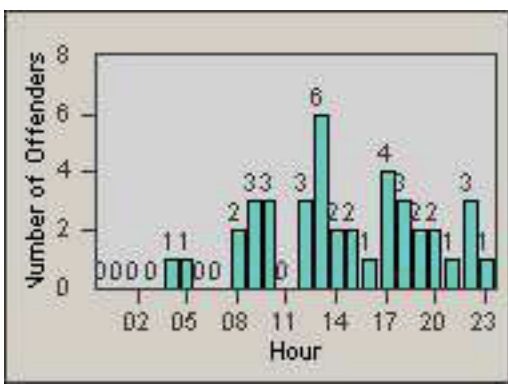

Redflex Redlight Offender Statistics

CONTRACT: Oxnard
DATE FROM: 01-Jul-2006

LOCATION: OX-GOSN-01 Gonzales Rd
DATE TO: 31-Jul-2006

LANE 1

LANE 2

LANE 3