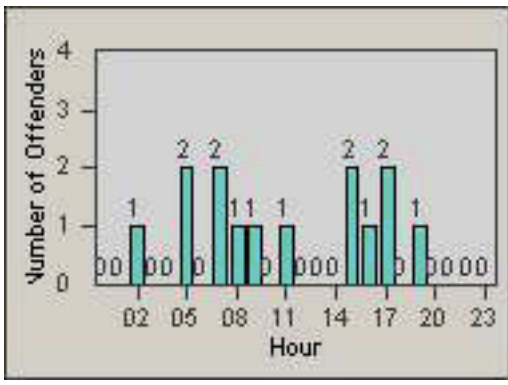

Redflex Redlight Offender Statistics

CONTRACT: Oxnard   **LOCATION:** OX-SACH-01 Saviers
DATE FROM: 01-Jul-2006   **DATE TO:** 31-Jul-2006

LANE 1