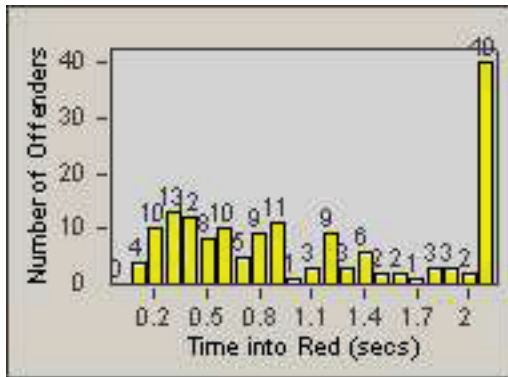

# Redflex Redlight Offender Statistics

CONTRACT: Oxnard  
 DATE FROM: 01-Jul-2006

LOCATION: OX-RO1-01 Rose  
 DATE TO: 31-Jul-2006