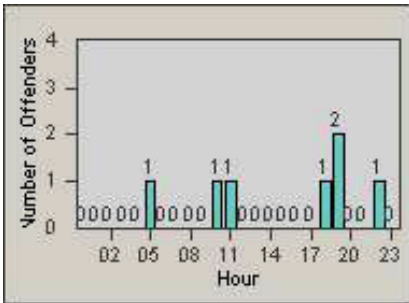

Redflex Redlight Offender Statistics

CONTRACT: Oxnard
DATE FROM: 01-Jul-2006

LOCATION: OX-VICH-01 Victoria
DATE TO: 31-Jul-2006

LANE 1

LANE 2

LANE 3