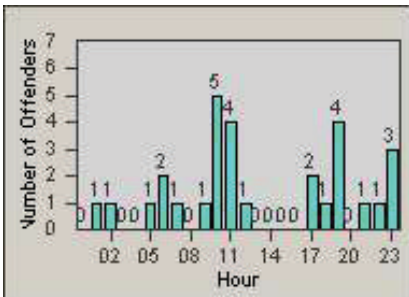

Redflex Redlight Offender Statistics

CONTRACT: Oxnard   LOCATION: OX-VICH-01 Victoria
DATE FROM: 01-Jul-2006   DATE TO: 31-Jul-2006

LANE 4

LANE TOTAL