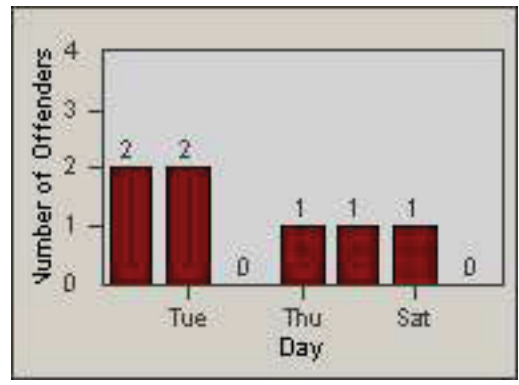

Redflex Redlight Offender Statistics

CONTRACT: Oxnard   **LOCATION:** OX-SACH-03 Saviers
DATE FROM: 01-Jul-2006   **DATE TO:** 31-Jul-2006

LANE 1