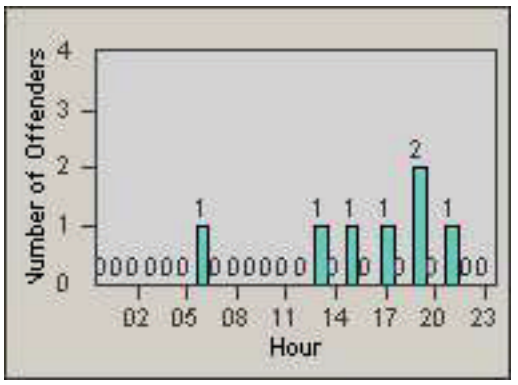

Redflex Redlight Offender Statistics

CONTRACT: Oxnard   **LOCATION:** OX-SACH-03 Saviers
DATE FROM: 01-Jul-2006   **DATE TO:** 31-Jul-2006

LANE 1