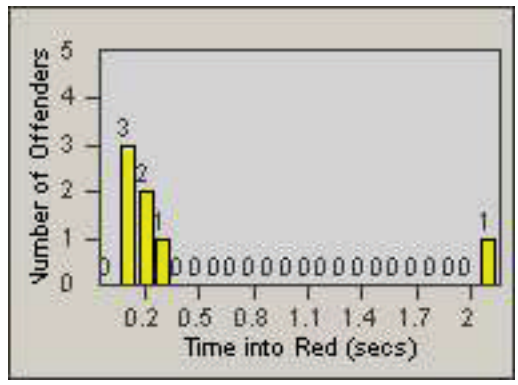

Redflex Redlight Offender Statistics

CONTRACT: Oxnard   **LOCATION:** OX-SACH-03 Saviers
DATE FROM: 01-Jul-2006   **DATE TO:** 31-Jul-2006

LANE 1