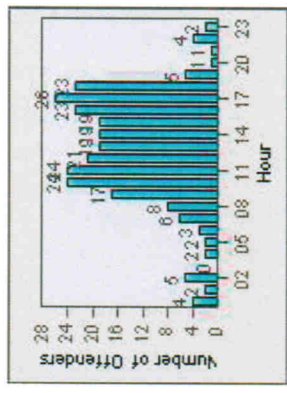

Redflex Redlight Offender Statistics

CONTRACT: Poway LOCATION: POW-POPO-03 Poway Rd
DATE FROM: 01-Jul-2008 DATE TO: 31-Jul-2008

LANE 4

LANE 5