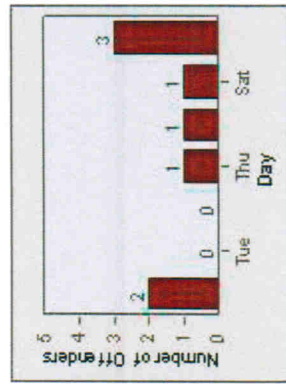

Redflex Redlight Offender Statistics

CONTRACT: Poway LOCATION: POW-POPO-03 Poway Rd
DATE FROM: 01-Jul-2008 DATE TO: 31-Jul-2008