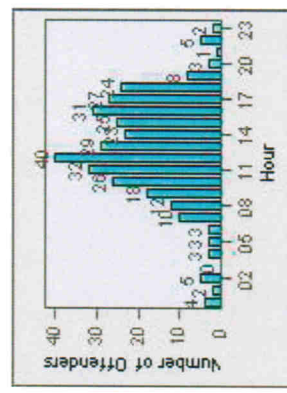

Redflex Redlight Offender Statistics

CONTRACT: Poway   **LOCATION:** POW-POPO-03 Poway Rd
DATE FROM: 01-Jul-2008   **DATE TO:** 31-Jul-2008

LANE TOTAL