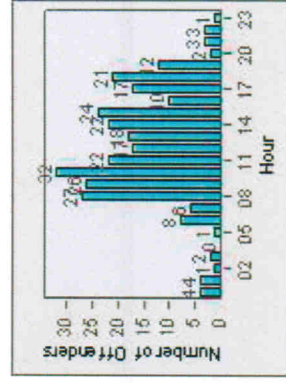

# Redflex Redlight Offender Statistics

CONTRACT: Poway LOCATION: POW-TEPO-01 Ted Williams Py  
DATE FROM: 01-Jul-2008 DATE TO: 31-Jul-2008

LANE 4

LANE 5

# Redflex Redlight Offender Statistics

**CONTRACT:** Poway      **LOCATION:** POW-TEPO-01 Ted Williams Py  
**DATE FROM:** 01-Jul-2008      **DATE TO:** 31-Jul-2008