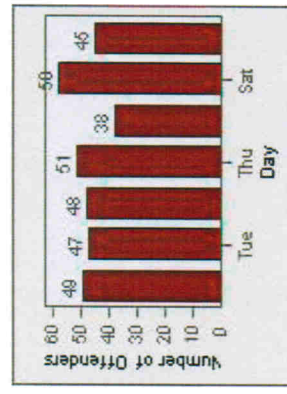

Redflex Redlight Offender Statistics

CONTRACT: Poway   **LOCATION:** POW-POPO-03 Poway Rd
DATE FROM: 01-Jul-2008   **DATE TO:** 31-Jul-2008

LANE TOTAL