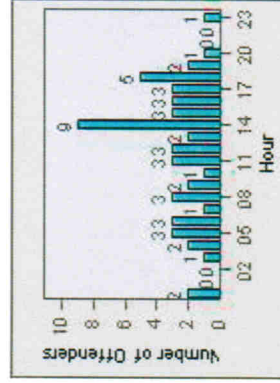

Redflex Redlight Offender Statistics

CONTRACT: Poway   **LOCATION:** POW-POPO-01 Poway Rd
DATE FROM: 01-Jul-2008   **DATE TO:** 31-Jul-2008

LANE 4

LANE 5