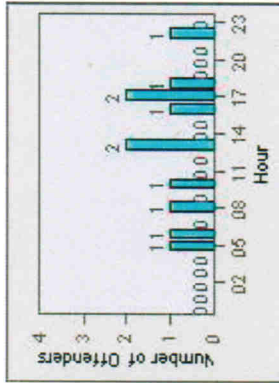

# Redflex Redlight Offender Statistics

**CONTRACT:** Poway      **LOCATION:** POW-SCCO-01 Scripps Poway Py  
**DATE FROM:** 01-Jul-2008      **DATE TO:** 31-Jul-2008

LANE 4

LANE 5