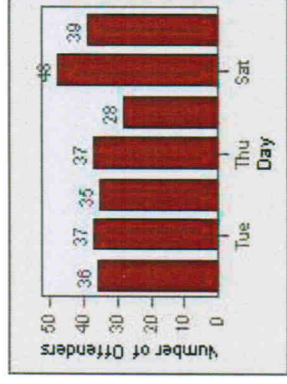

Redflex Redlight Offender Statistics

CONTRACT: Poway LOCATION: POW-POPO-03 Poway Rd
DATE FROM: 01-Jul-2008 DATE TO: 31-Jul-2008

LANE 4

LANE 5