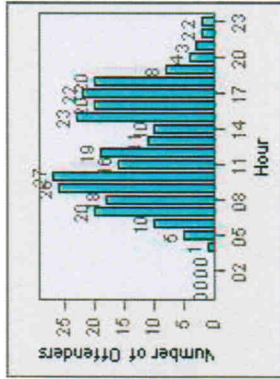

Redflex Redlight Offender Statistics

CONTRACT: Poway   **LOCATION:** POW-SCCO-01 Scripps Poway Py
DATE FROM: 01-Jul-2008   **DATE TO:** 31-Jul-2008

LANE TOTAL