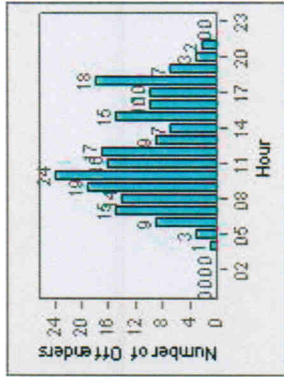

Redflex Redlight Offender Statistics

CONTRACT: Poway   **LOCATION:** POW-SCCO-01 Scripps Poway Py
DATE FROM: 01-Jul-2008   **DATE TO:** 31-Jul-2008