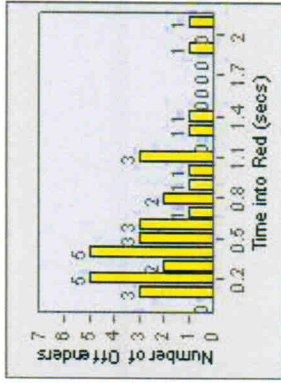

Redflex Redlight Offender Statistics

CONTRACT: Poway   **LOCATION:** POW-POPO-01 Poway Rd
DATE FROM: 01-Jul-2008   **DATE TO:** 31-Jul-2008

LANE 4