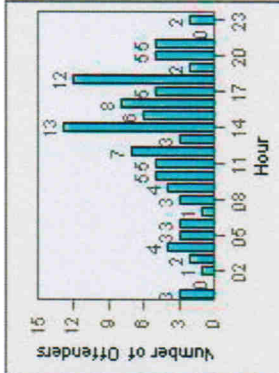

Redflex Redlight Offender Statistics

CONTRACT: Poway LOCATION: POW-POPO-01 Poway Rd
DATE FROM: 01-Jul-2008 DATE TO: 31-Jul-2008

LANE TOTAL