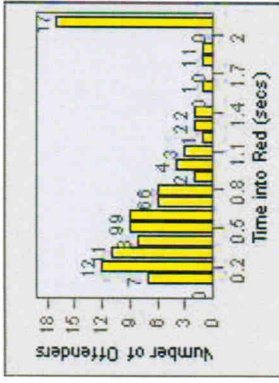

Redflex Redlight Offender Statistics

CONTRACT: Poway LOCATION: POW-POPO-01 Poway Rd
DATE FROM: 01-Jul-2008 DATE TO: 31-Jul-2008

LANE TOTAL