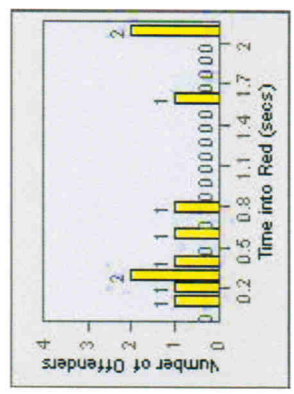

Redflex Redlight Offender Statistics

CONTRACT: Poway   **LOCATION:** POW-TEPO-01 Ted Williams Py
DATE FROM: 01-Jul-2008   **DATE TO:** 31-Jul-2008

LANE 1

LANE 2

LANE 3