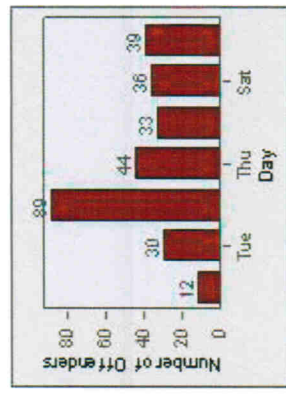

# Redflex Redlight Offender Statistics

CONTRACT: Poway LOCATION: POW-TEPO-01 Ted Williams Py  
DATE FROM: 01-Jul-2008 DATE TO: 31-Jul-2008

LANE 4

LANE 5

# Redflex Redlight Offender Statistics

**CONTRACT:** Poway      **LOCATION:** POW-TEPO-01 Ted Williams Py  
**DATE FROM:** 01-Jul-2008      **DATE TO:** 31-Jul-2008