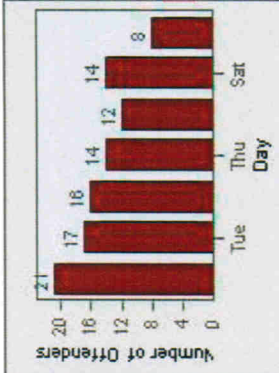

Redflex Redlight Offender Statistics

CONTRACT: Poway LOCATION: POW-POPO-01 Poway Rd
DATE FROM: 01-Jul-2008 DATE TO: 31-Jul-2008

LANE TOTAL