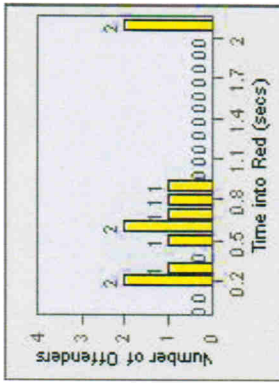

# Redflex Redlight Offender Statistics

**CONTRACT:** Poway      **LOCATION:** POW-SCCO-01 Scripps Poway Py  
**DATE FROM:** 01-Jul-2008      **DATE TO:** 31-Jul-2008

LANE 4

LANE 5