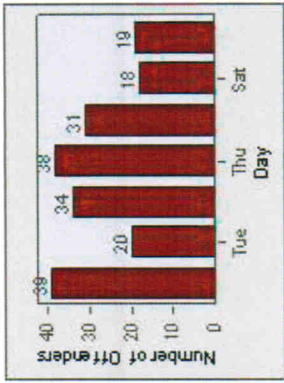

Redflex Redlight Offender Statistics

CONTRACT: Poway   **LOCATION:** POW-SCCO-01 Scripps Poway Py
DATE FROM: 01-Jul-2008   **DATE TO:** 31-Jul-2008