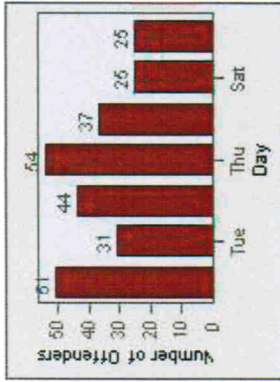

Redflex Redlight Offender Statistics

CONTRACT: Poway   **LOCATION:** POW-SCCO-01 Scripps Poway Py
DATE FROM: 01-Jul-2008   **DATE TO:** 31-Jul-2008

LANE TOTAL