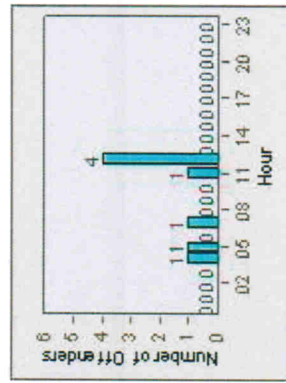

Redflex Redlight Offender Statistics

CONTRACT: Poway LOCATION: POW-POPO-03 Poway Rd
DATE FROM: 01-Jul-2008 DATE TO: 31-Jul-2008