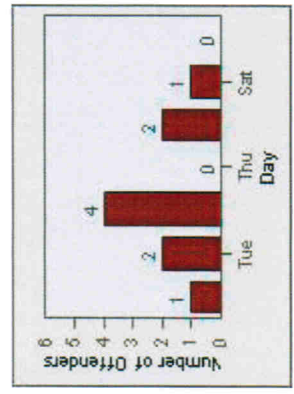

Redflex Redlight Offender Statistics

CONTRACT: Poway   **LOCATION:** POW-TEPO-01 Ted Williams Py
DATE FROM: 01-Jul-2008   **DATE TO:** 31-Jul-2008

LANE 1

LANE 2

LANE 3