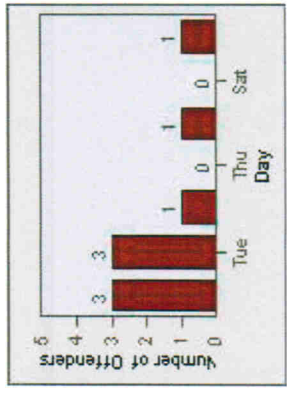

Redflex Redlight Offender Statistics

CONTRACT: Poway   **LOCATION:** POW-TEPO-01 Ted Williams Py
DATE FROM: 01-Jul-2008   **DATE TO:** 31-Jul-2008

LANE 1