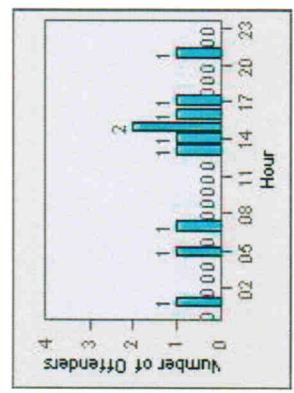

Redflex Redlight Offender Statistics

CONTRACT: Poway   **LOCATION:** POW-TEPO-01 Ted Williams Py
DATE FROM: 01-Jul-2008   **DATE TO:** 31-Jul-2008

LANE 1

LANE 2

LANE 3