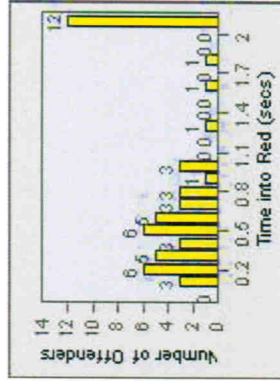

Redflex Redlight Offender Statistics

CONTRACT: Poway   **LOCATION:** POW-POPO-01 Poway Rd
DATE FROM: 01-Jul-2008   **DATE TO:** 31-Jul-2008

LANE 4

LANE 5