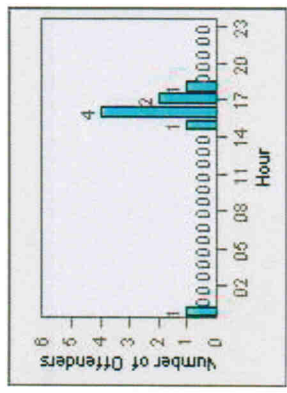

Redflex Redlight Offender Statistics

CONTRACT: Poway   **LOCATION:** POW-TEPO-01 Ted Williams Py
DATE FROM: 01-Jul-2008   **DATE TO:** 31-Jul-2008

LANE 1