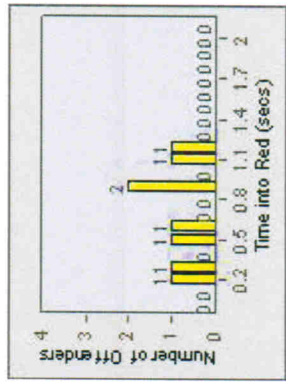

Redflex Redlight Offender Statistics

CONTRACT: Poway LOCATION: POW-POPO-03 Poway Rd
DATE FROM: 01-Jul-2008 DATE TO: 31-Jul-2008