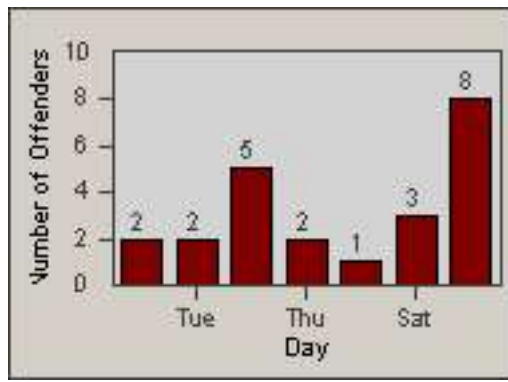

Redflex Redlight Offender Statistics

CONTRACT: Rancho Cordova, CA
 DATE FROM: 01-Nov-2012

LOCATION: RCO-ZIOL-01 Zinfandel Dr and Olson Dr
 DATE TO: 21-Mar-2013

LANE 1

LANE 2

LANE 3

Redflex Redlight Offender Statistics

CONTRACT: Rancho
 DATE FROM: Cordova, CA
 01-Nov-2012

LOCATION: RCO-ZIOL-01 Zinfandel Dr and Olson Dr
 DATE TO: 21-Mar-2013

LANE 4

LANE 5

LANE 6

Redflex Redlight Offender Statistics

CONTRACT: Rancho
 DATE FROM: Cordova, CA
 01-Nov-2012