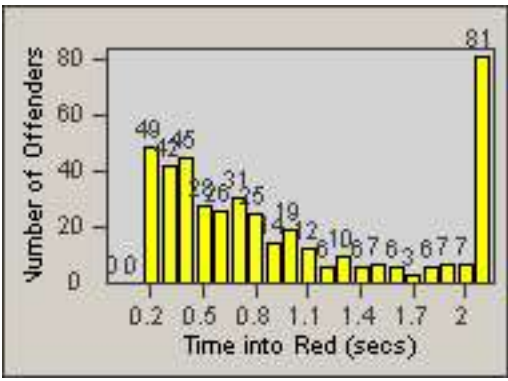

Redflex Redlight Offender Statistics

CONTRACT: Rancho Cordova, CA
 DATE FROM: 01-Nov-2012

LOCATION: RCO-ZIOL-01 Zinfandel Dr and Olson Dr
 DATE TO: 21-Mar-2013

LANE 1

LANE 2

LANE 3

Redflex Redlight Offender Statistics

CONTRACT: Rancho
 DATE FROM: Cordova, CA
 01-Nov-2012

LOCATION: RCO-ZIOL-01 Zinfandel Dr and Olson Dr
 DATE TO: 21-Mar-2013

LANE 4

LANE 5

LANE 6

Redflex Redlight Offender Statistics

CONTRACT: Rancho
 DATE FROM: Cordova, CA
 01-Nov-2012