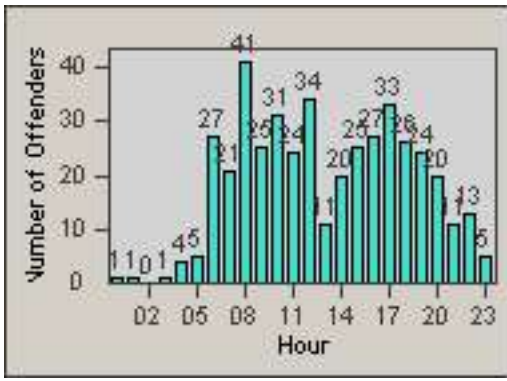

Redflex Redlight Offender Statistics

CONTRACT: Rancho Cordova, CA
 DATE FROM: 01-Nov-2012

LOCATION: RCO-ZIOL-01 Zinfandel Dr and Olson Dr
 DATE TO: 21-Mar-2013

LANE 1

LANE 2

LANE 3

Redflex Redlight Offender Statistics

CONTRACT: Rancho
 DATE FROM: Cordova, CA
 01-Nov-2012

LOCATION: RCO-ZIOL-01 Zinfandel Dr and Olson Dr
 DATE TO: 21-Mar-2013

LANE 4

LANE 5

LANE 6

Redflex Redlight Offender Statistics

CONTRACT: Rancho
 DATE FROM: Cordova, CA
 01-Nov-2012