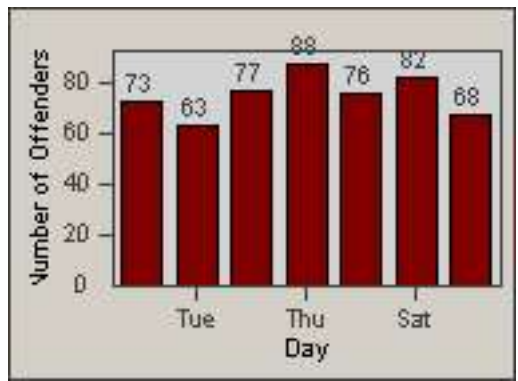

Redflex Redlight Offender Statistics

CONTRACT: Rancho
DATE FROM: Cordova, CA
01-Nov-2012

LOCATION: RCO-ZIOL-01 Zinfandel Dr and Olson Dr
DATE TO: 21-Mar-2013

LANE TOTAL