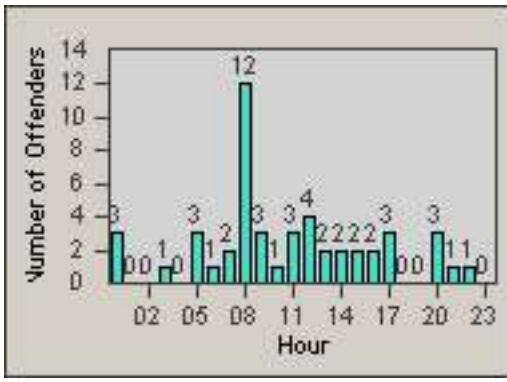

LOCATION: RCO-ZIOL-01 Zinfandel Dr and Olson Dr
 DATE TO: 21-Mar-2013

LANE TOTAL

Redflex Redlight Offender Statistics

CONTRACT: Rancho
 DATE FROM: Cordova, CA
 01-Nov-2012

LOCATION: RCO-ZIWR-01 Zinfandel Dr and White Rock Road
 DATE TO: 21-Mar-2013

LANE 1

LANE 2

LANE 3

Redflex Redlight Offender Statistics

CONTRACT: Rancho
 DATE FROM: Cordova, CA
 01-Nov-2012

LOCATION: RCO-ZIWR-01 Zinfandel Dr and White Rock Road
 DATE TO: 21-Mar-2013

LANE 4

LANE 5