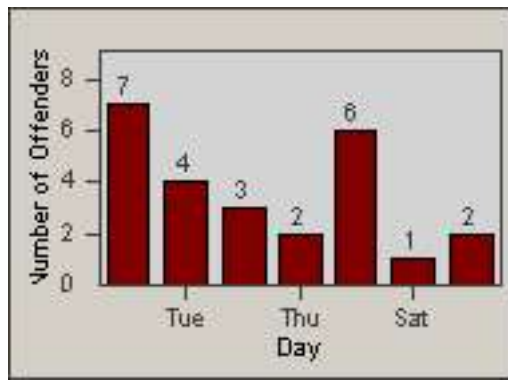

Redflex Redlight Offender Statistics

CONTRACT: Rancho
DATE FROM: Cordova, CA
01-Nov-2012

LOCATION: RCO-ZIWR-01 Zinfandel Dr and White Rock Road
DATE TO: 21-Mar-2013

LANE 1

LANE 2

LANE 3