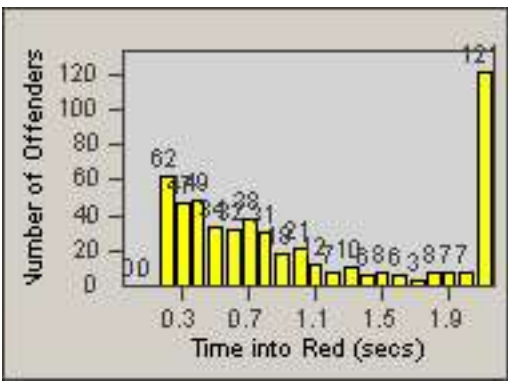

CONTRACT: Rancho
 DATE FROM: Cordova, CA
 01-Nov-2012

LOCATION: RCO-ZIOL-01 Zinfandel Dr and Olson Dr
 DATE TO: 21-Mar-2013

LANE 4

LANE 5

LANE 6

Redflex Redlight Offender Statistics

CONTRACT: Rancho
 DATE FROM: Cordova, CA
 01-Nov-2012

LOCATION: RCO-ZIOL-01 Zinfandel Dr and Olson Dr
 DATE TO: 21-Mar-2013

LANE TOTAL

Redflex Redlight Offender Statistics

CONTRACT: Rancho
 DATE FROM: Cordova, CA
 01-Nov-2012

LOCATION: RCO-ZIWR-01 Zinfandel Dr and White Rock Road
 DATE TO: 21-Mar-2013