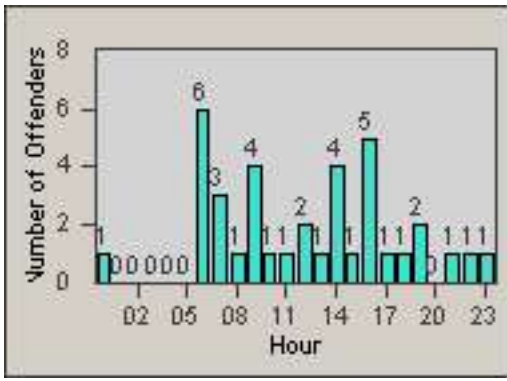

Redflex Redlight Offender Statistics

CONTRACT: Rancho Cordova, CA
 DATE FROM: 01-Nov-2012

LOCATION: RCO-ZIOL-01 Zinfandel Dr and Olson Dr
 DATE TO: 21-Mar-2013

LANE 1

LANE 2

LANE 3

Redflex Redlight Offender Statistics

CONTRACT: Rancho
 DATE FROM: Cordova, CA
 01-Nov-2012

LOCATION: RCO-ZIOL-01 Zinfandel Dr and Olson Dr
 DATE TO: 21-Mar-2013

LANE 4

LANE 5

LANE 6

Redflex Redlight Offender Statistics

CONTRACT: Rancho
 DATE FROM: Cordova, CA
 01-Nov-2012