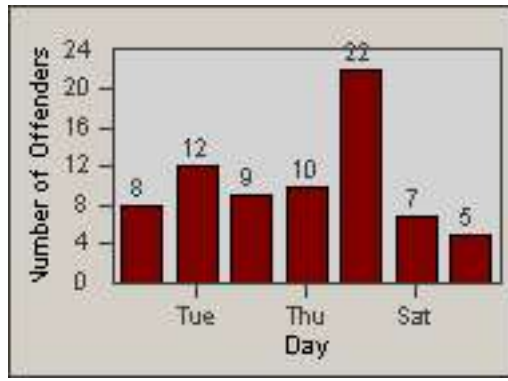

Redflex Redlight Offender Statistics

CONTRACT: Rancho
DATE FROM: Cordova, CA
01-Nov-2012

LOCATION: RCO-ZIWR-01 Zinfandel Dr and White Rock Road
DATE TO: 21-Mar-2013

LANE 1

LANE 2

LANE 3