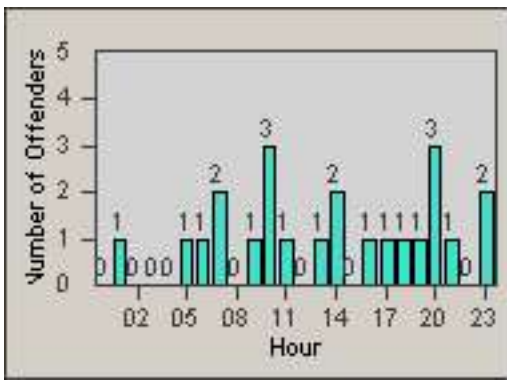

Redflex Redlight Offender Statistics

CONTRACT: Rancho Cordova, CA
 DATE FROM: 01-Nov-2012

LOCATION: RCO-ZIOL-01 Zinfandel Dr and Olson Dr
 DATE TO: 21-Mar-2013

LANE 1

LANE 2

LANE 3

Redflex Redlight Offender Statistics

CONTRACT: Rancho
 DATE FROM: Cordova, CA
 01-Nov-2012

LOCATION: RCO-ZIOL-01 Zinfandel Dr and Olson Dr
 DATE TO: 21-Mar-2013

LANE 4

LANE 5

LANE 6

Redflex Redlight Offender Statistics

CONTRACT: Rancho
 DATE FROM: Cordova, CA
 01-Nov-2012