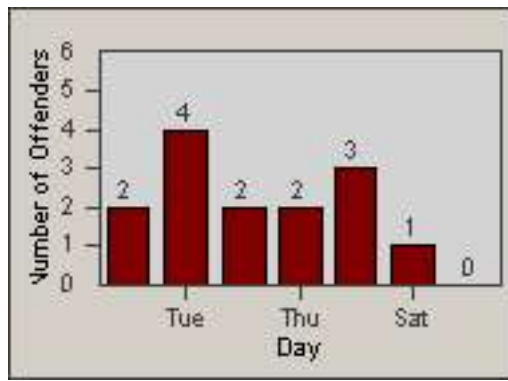

LANE 1

LANE 2

LANE 3

Redflex Redlight Offender Statistics

CONTRACT: Rancho
 DATE FROM: Cordova, CA
 01-Nov-2012

LOCATION: RCO-ZIWR-01 Zinfandel Dr and White Rock Road
 DATE TO: 21-Mar-2013

LANE 4

LANE 5