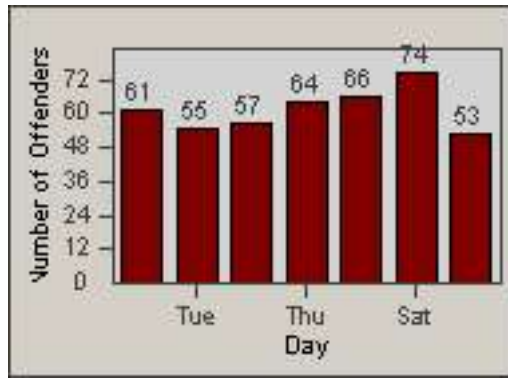

Redflex Redlight Offender Statistics

CONTRACT: Rancho
DATE FROM: Cordova, CA
01-Nov-2012

LOCATION: RCO-ZIOL-01 Zinfandel Dr and Olson Dr
DATE TO: 21-Mar-2013

LANE 4