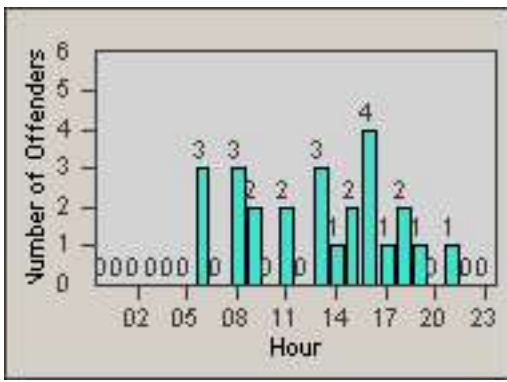

LOCATION: RCO-ZIOL-01 Zinfandel Dr and Olson Dr
 DATE TO: 21-Mar-2013

LANE TOTAL

Redflex Redlight Offender Statistics

CONTRACT: Rancho
 DATE FROM: Cordova, CA
 01-Nov-2012

LOCATION: RCO-ZIWR-01 Zinfandel Dr and White Rock Road
 DATE TO: 21-Mar-2013

LANE 1

LANE 2

LANE 3

Redflex Redlight Offender Statistics

CONTRACT: Rancho
 DATE FROM: Cordova, CA
 01-Nov-2012

LOCATION: RCO-ZIWR-01 Zinfandel Dr and White Rock Road
 DATE TO: 21-Mar-2013

LANE 4

LANE 5