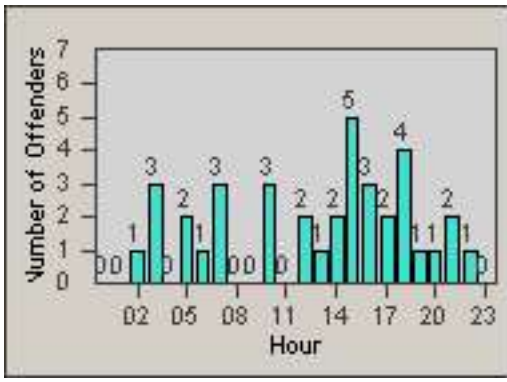

Redflex Redlight Offender Statistics

CONTRACT: Rancho Cordova, CA
 DATE FROM: 01-Nov-2012

LOCATION: RCO-ZIOL-01 Zinfandel Dr and Olson Dr
 DATE TO: 21-Mar-2013

LANE 1

LANE 2

LANE 3

Redflex Redlight Offender Statistics

CONTRACT: Rancho
 DATE FROM: Cordova, CA
 01-Nov-2012

LOCATION: RCO-ZIOL-01 Zinfandel Dr and Olson Dr
 DATE TO: 21-Mar-2013

LANE 4

LANE 5

LANE 6

Redflex Redlight Offender Statistics

CONTRACT: Rancho
 DATE FROM: Cordova, CA
 01-Nov-2012