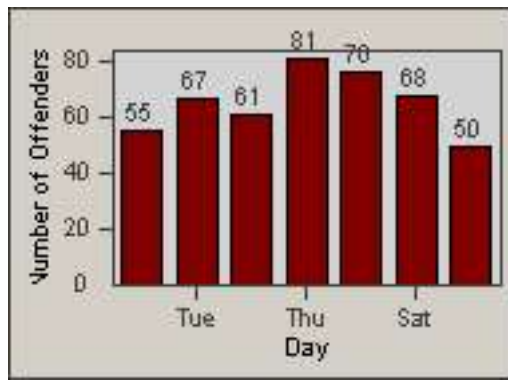

Redflex Redlight Offender Statistics

CONTRACT: Rancho
DATE FROM: Cordova, CA
01-Nov-2012

LOCATION: RCO-ZIWR-01 Zinfandel Dr and White Rock Road
DATE TO: 21-Mar-2013

LANE 4

LANE 5

LANE 6