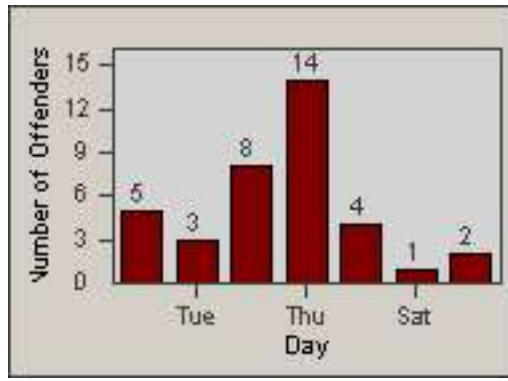

Redflex Redlight Offender Statistics

CONTRACT: Rancho Cordova, CA
 DATE FROM: 01-Nov-2012

LOCATION: RCO-ZIOL-01 Zinfandel Dr and Olson Dr
 DATE TO: 21-Mar-2013

LANE 1

LANE 2

LANE 3

Redflex Redlight Offender Statistics

CONTRACT: Rancho
 DATE FROM: Cordova, CA
 01-Nov-2012

LOCATION: RCO-ZIOL-01 Zinfandel Dr and Olson Dr
 DATE TO: 21-Mar-2013

LANE 4

LANE 5

LANE 6

Redflex Redlight Offender Statistics

CONTRACT: Rancho
 DATE FROM: Cordova, CA
 01-Nov-2012