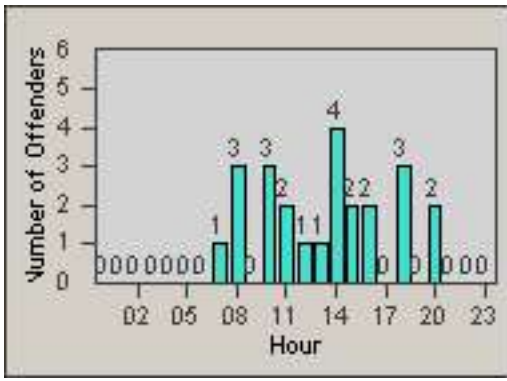

LANE 1

LANE 2

LANE 3

Redflex Redlight Offender Statistics

CONTRACT: Rancho
 DATE FROM: Cordova, CA
 01-Nov-2012

LOCATION: RCO-ZIWR-01 Zinfandel Dr and White Rock Road
 DATE TO: 21-Mar-2013

LANE 4

LANE 5