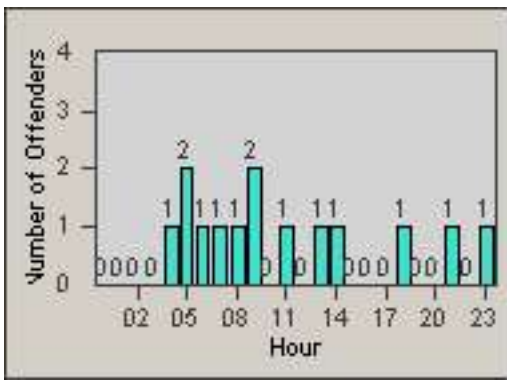

LANE 1

LANE 2

LANE 3

Redflex Redlight Offender Statistics

CONTRACT: Rancho
 DATE FROM: Cordova, CA
 01-Nov-2012

LOCATION: RCO-ZIWR-01 Zinfandel Dr and White Rock Road
 DATE TO: 21-Mar-2013

LANE 4

LANE 5

LANE 6

Redflex Redlight Offender Statistics

CONTRACT: Rancho
 DATE FROM: Cordova, CA 01-Nov-2012
 LOCATION: RCO-ZIWR-01 Zinfandel Dr and White Rock Road
 DATE TO: 21-Mar-2013

LANE TOTAL