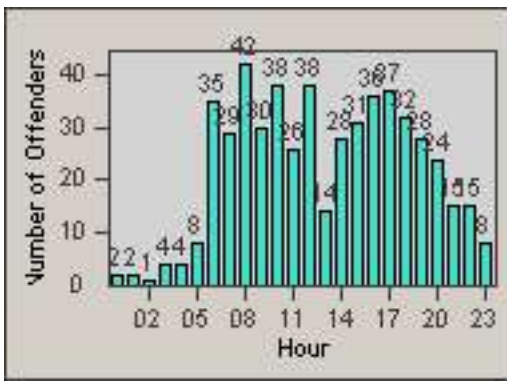

Redflex Redlight Offender Statistics

CONTRACT: Rancho
DATE FROM: Cordova, CA
01-Nov-2012

LOCATION: RCO-ZIOL-01 Zinfandel Dr and Olson Dr
DATE TO: 21-Mar-2013

LANE TOTAL