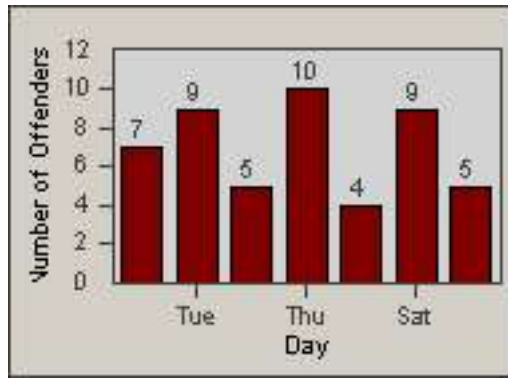

Redflex Redlight Offender Statistics

CONTRACT: Rancho
DATE FROM: Cordova, CA
01-Nov-2012

LOCATION: RCO-ZIWR-01 Zinfandel Dr and White Rock Road
DATE TO: 21-Mar-2013

LANE 1