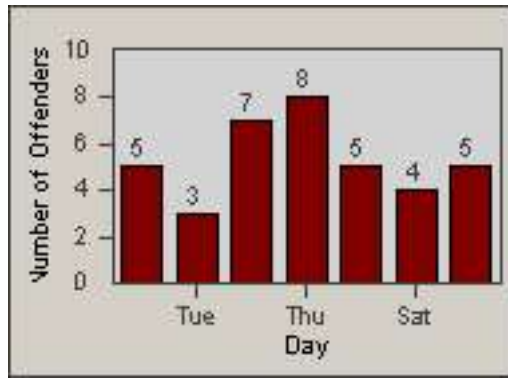

Redflex Redlight Offender Statistics

CONTRACT: Rancho Cordova, CA
 DATE FROM: 01-Nov-2012

LOCATION: RCO-ZIOL-01 Zinfandel Dr and Olson Dr
 DATE TO: 21-Mar-2013

LANE 1

LANE 2

LANE 3

Redflex Redlight Offender Statistics

CONTRACT: Rancho
 DATE FROM: Cordova, CA
 01-Nov-2012

LOCATION: RCO-ZIOL-01 Zinfandel Dr and Olson Dr
 DATE TO: 21-Mar-2013

LANE 4

LANE 5

LANE 6

Redflex Redlight Offender Statistics

CONTRACT: Rancho
 DATE FROM: Cordova, CA
 01-Nov-2012