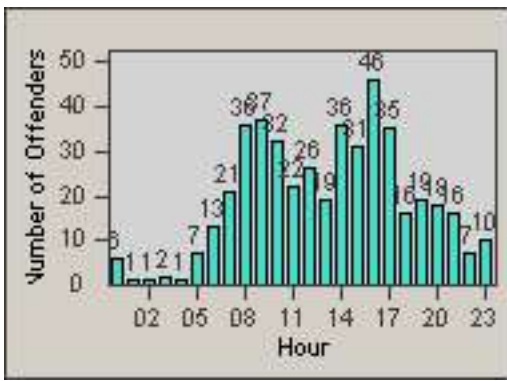

Redflex Redlight Offender Statistics

CONTRACT: Rancho
DATE FROM: Cordova, CA
01-Nov-2012

LOCATION: RCO-ZIWR-01 Zinfandel Dr and White Rock Road
DATE TO: 21-Mar-2013

LANE 4

LANE 5

LANE 6