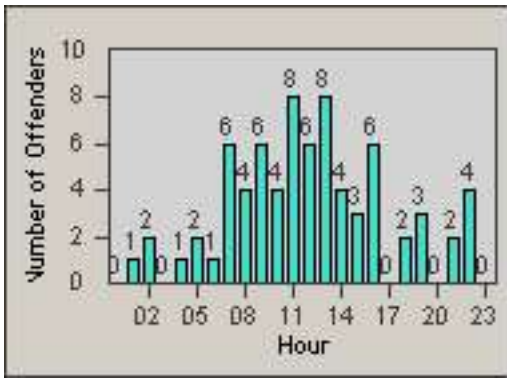

Redflex Redlight Offender Statistics

CONTRACT: Rancho
DATE FROM: Cordova, CA
01-Nov-2012

LOCATION: RCO-ZIWR-01 Zinfandel Dr and White Rock Road
DATE TO: 21-Mar-2013

LANE 1

LANE 2

LANE 3