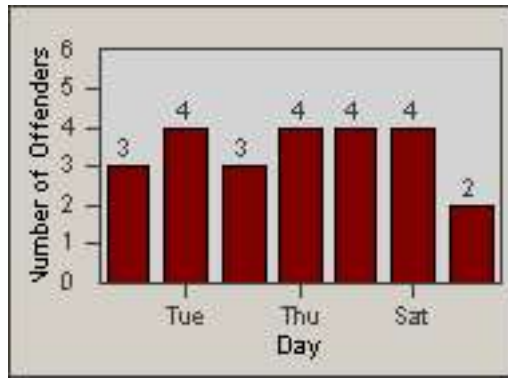

LANE 1

LANE 2

LANE 3

Redflex Redlight Offender Statistics

CONTRACT: Rancho
 DATE FROM: Cordova, CA
 01-Nov-2012

LOCATION: RCO-ZIWR-01 Zinfandel Dr and White Rock Road
 DATE TO: 21-Mar-2013

LANE 4

LANE 5