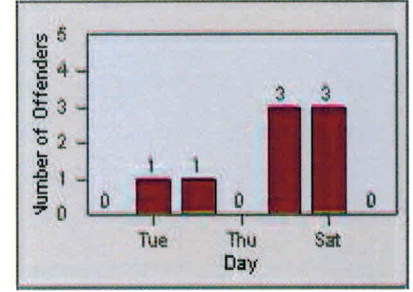

LANE 1

LANE 2

LANE 3

Redflex Redlight Offender Statistics

CONTRACT: Rancho LOCATION: RCO-ZIOL-01 Zinfandel Dr and Olson Dr
 DATE FROM: Cordova, CA DATE TO: 31-Jul-2014
 01-Jul-2014

LANE 4

LANE 5

LANE 6