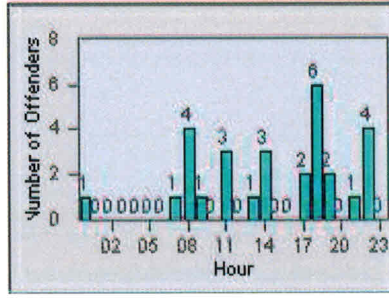

LOCATION: RCO-ZIWR-01 Zinfandel Dr and White Rock Road
 DATE TO: 31-Jul-2014

LANE TOTAL

Redflex Redlight Offender Statistics

CONTRACT: Rancho Cordova, CA
 DATE FROM: 01-Jul-2014

LOCATION: RCO-ZIOL-01 Zinfandel Dr and Olson Dr
 DATE TO: 31-Jul-2014

LANE 1

LANE 2

LANE 3

Redflex Redlight Offender Statistics

CONTRACT: Rancho LOCATION: RCO-ZIOL-01 Zinfandel Dr and Olson Dr
 DATE FROM: Cordova, CA DATE TO: 31-Jul-2014
 01-Jul-2014

LANE 4

LANE 5

LANE 6