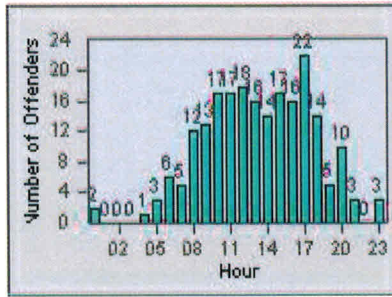

LANE 1

LANE 2

LANE 3

Redflex Redlight Offender Statistics

CONTRACT: Rancho LOCATION: RCO-ZIOL-01 Zinfandel Dr and Olson Dr
 DATE FROM: Cordova, CA DATE TO: 31-Jul-2014
 01-Jul-2014

LANE 4

LANE 5

LANE 6

Redflex Redlight Offender Statistics

CONTRACT: Rancho Cordova, CA
 DATE FROM: 01-Jul-2014

LOCATION: RCO-ZIOL-01 Zinfandel Dr and Olson Dr
 DATE TO: 31-Jul-2014

LANE TOTAL