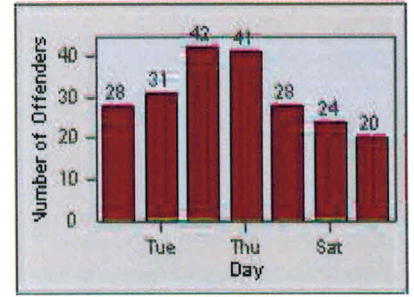

LANE 1

LANE 2

LANE 3

Redflex Redlight Offender Statistics

CONTRACT: Rancho LOCATION: RCO-ZIOL-01 Zinfandel Dr and Olson Dr
 DATE FROM: Cordova, CA DATE TO: 31-Jul-2014
 01-Jul-2014

LANE 4

LANE 5

LANE 6

Redflex Redlight Offender Statistics

CONTRACT: Rancho Cordova, CA
 DATE FROM: 01-Jul-2014

LOCATION: RCO-ZIOL-01 Zinfandel Dr and Olson Dr
 DATE TO: 31-Jul-2014

LANE TOTAL