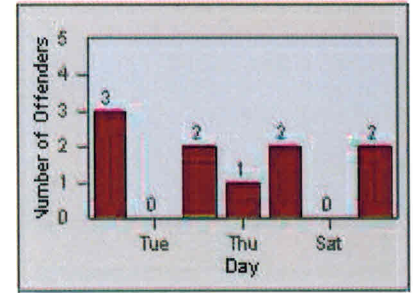

Redflex Redlight Offender Statistics

CONTRACT: Rancho Cordova, CA
DATE FROM: 01-Jul-2014

LOCATION: RCO-ZIOL-01 Zinfandel Dr and Olson Dr
DATE TO: 31-Jul-2014

LANE 1

LANE 2

LANE 3