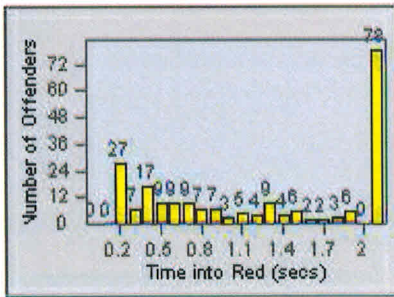

LANE 1

LANE 2

LANE 3

Redflex Redlight Offender Statistics

CONTRACT: Rancho LOCATION: RCO-ZIOL-01 Zinfandel Dr and Olson Dr
 DATE FROM: Cordova, CA DATE TO: 31-Jul-2014
 01-Jul-2014

LANE 4

LANE 5

LANE 6

Redflex Redlight Offender Statistics

CONTRACT: Rancho Cordova, CA
 DATE FROM: 01-Jul-2014

LOCATION: RCO-ZIOL-01 Zinfandel Dr and Olson Dr
 DATE TO: 31-Jul-2014

LANE TOTAL