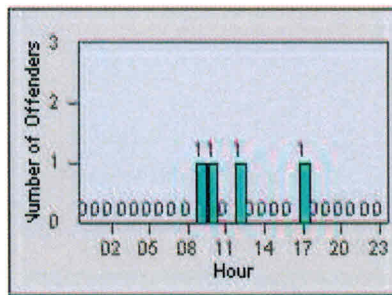

Recd 9-19-14

Redflex Redlight Offender Statistics

CONTRACT: Rancho LOCATION: RCO-ZIWR-01 Zinfandel Dr and White Rock Road
DATE FROM: Cordova, CA DATE TO: 31-Jul-2014
01-Jul-2014

LANE 1

LANE 2

LANE 3

Redflex Redlight Offender Statistics