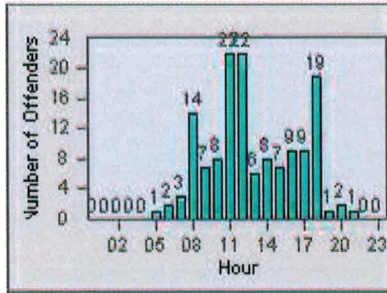

Redflex Redlight Offender Statistics

CONTRACT: Rancho
DATE FROM: Cordova, CA
01-Jul-2014

LOCATION: RCO-ZIWR-01 Zinfandel Dr and White Rock Road
DATE TO: 31-Jul-2014

LANE TOTAL