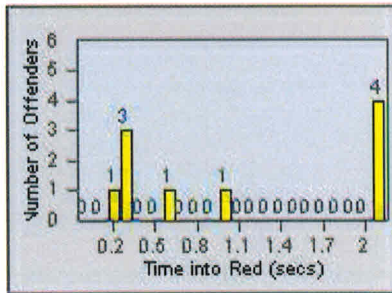

LOCATION: RCO-ZIWR-01 Zinfandel Dr and White Rock Road
 DATE TO: 31-Jul-2014

LANE TOTAL

Redflex Redlight Offender Statistics

CONTRACT: Rancho Cordova, CA
 DATE FROM: 01-Jul-2014

LOCATION: RCO-ZIOL-01 Zinfandel Dr and Olson Dr
 DATE TO: 31-Jul-2014

LANE 1

LANE 2

LANE 3

Redflex Redlight Offender Statistics

CONTRACT: Rancho LOCATION: RCO-ZIOL-01 Zinfandel Dr and Olson Dr
 DATE FROM: Cordova, CA DATE TO: 31-Jul-2014
 01-Jul-2014

LANE 4

LANE 5

LANE 6