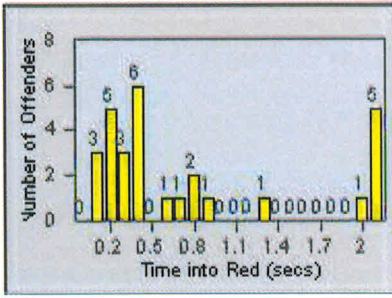

LOCATION: RCO-ZIWR-01 Zinfandel Dr and White Rock Road
 DATE TO: 31-Jul-2014

LANE TOTAL

Redflex Redlight Offender Statistics

CONTRACT: Rancho Cordova, CA
 DATE FROM: 01-Jul-2014

LOCATION: RCO-ZIOL-01 Zinfandel Dr and Olson Dr
 DATE TO: 31-Jul-2014

LANE 1

LANE 2

LANE 3

Redflex Redlight Offender Statistics

CONTRACT: Rancho LOCATION: RCO-ZIOL-01 Zinfandel Dr and Olson Dr
 DATE FROM: Cordova, CA DATE TO: 31-Jul-2014
 01-Jul-2014

LANE 4

LANE 5

LANE 6