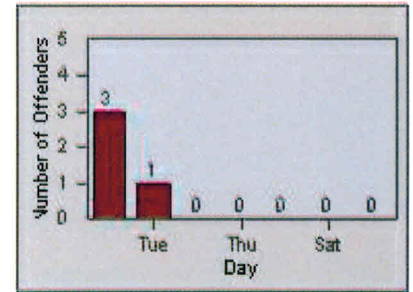

Recd 9-19-14

Redflex Redlight Offender Statistics

CONTRACT: Rancho LOCATION: RCO-ZIWR-01 Zinfandel Dr and White Rock Road
DATE FROM: Cordova, CA DATE TO: 31-Jul-2014
01-Jul-2014

LANE 1

LANE 2

LANE 3

Redflex Redlight Offender Statistics