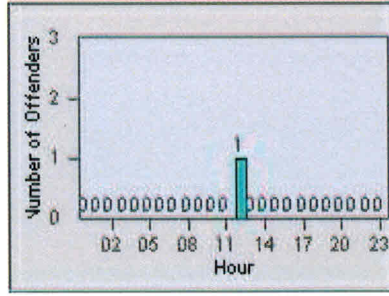

Redflex Redlight Offender Statistics

CONTRACT: Rancho Cordova, CA
DATE FROM: 01-Jul-2014

LOCATION: RCO-ZIWR-01 Zinfandel Dr and White Rock Road
DATE TO: 31-Jul-2014

LANE 4