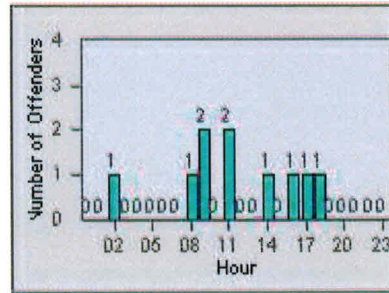

LOCATION: RCO-ZIWR-01 Zinfandel Dr and White Rock Road
 DATE TO: 31-Jul-2014

LANE TOTAL

Redflex Redlight Offender Statistics

CONTRACT: Rancho Cordova, CA
 DATE FROM: 01-Jul-2014

LOCATION: RCO-ZIOL-01 Zinfandel Dr and Olson Dr
 DATE TO: 31-Jul-2014

LANE 1

LANE 2

LANE 3

Redflex Redlight Offender Statistics

CONTRACT: Rancho LOCATION: RCO-ZIOL-01 Zinfandel Dr and Olson Dr
 DATE FROM: Cordova, CA DATE TO: 31-Jul-2014
 01-Jul-2014

LANE 4

LANE 5

LANE 6