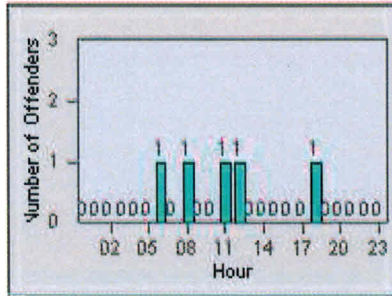

Recd 9-19-14

Redflex Redlight Offender Statistics

CONTRACT: Rancho LOCATION: RCO-ZIWR-01 Zinfandel Dr and White Rock Road
DATE FROM: Cordova, CA DATE TO: 31-Jul-2014
01-Jul-2014

LANE 1

LANE 2

LANE 3

Redflex Redlight Offender Statistics