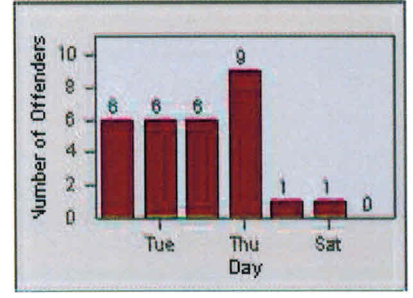

Redflex Redlight Offender Statistics

CONTRACT: Rancho Cordova, CA
DATE FROM: 01-Jul-2014

LOCATION: RCO-ZIOL-01 Zinfandel Dr and Olson Dr
DATE TO: 31-Jul-2014

LANE 1