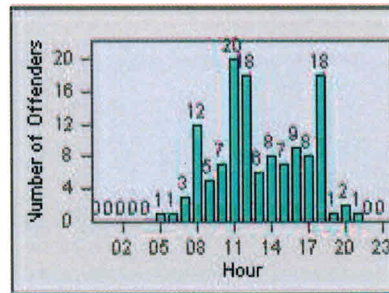

CONTRACT: Rancho Cordova, CA
 DATE FROM: 01-Jul-2014

LOCATION: RCO-ZIWR-01 Zinfandel Dr and White Rock Road
 DATE TO: 31-Jul-2014

LANE 4

LANE 5

LANE 6

Redflex Redlight Offender Statistics

CONTRACT: Rancho
 DATE FROM: Cordova, CA
 01-Jul-2014