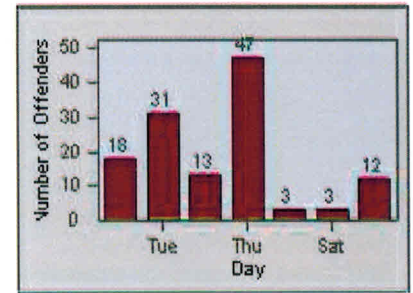

CONTRACT: Rancho Cordova, CA
 DATE FROM: 01-Jul-2014

LOCATION: RCO-ZIWR-01 Zinfandel Dr and White Rock Road
 DATE TO: 31-Jul-2014

LANE 4

LANE 5

LANE 6

Redflex Redlight Offender Statistics

CONTRACT: Rancho
 DATE FROM: Cordova, CA
 01-Jul-2014