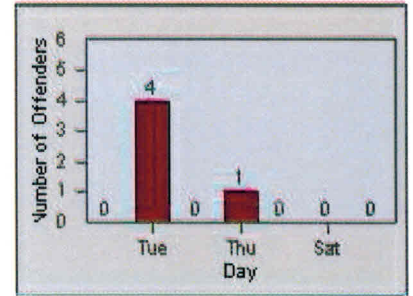

Recd 9-19-14

Redflex Redlight Offender Statistics

CONTRACT: Rancho LOCATION: RCO-ZIWR-01 Zinfandel Dr and White Rock Road
DATE FROM: Cordova, CA DATE TO: 31-Jul-2014
01-Jul-2014

LANE 1

LANE 2

LANE 3

Redflex Redlight Offender Statistics