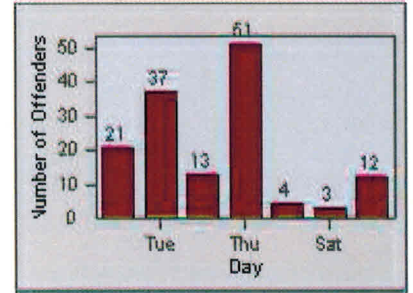

Redflex Redlight Offender Statistics

CONTRACT: Rancho
DATE FROM: Cordova, CA
01-Jul-2014

LOCATION: RCO-ZIWR-01 Zinfandel Dr and White Rock Road
DATE TO: 31-Jul-2014

LANE TOTAL