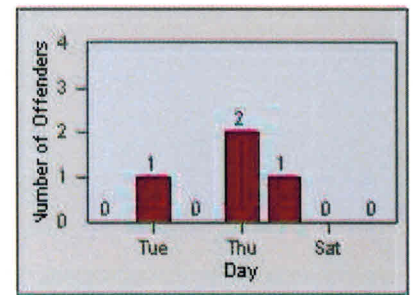

Recd 9-19-14

Redflex Redlight Offender Statistics

CONTRACT: Rancho LOCATION: RCO-ZIWR-01 Zinfandel Dr and White Rock Road
DATE FROM: Cordova, CA DATE TO: 31-Jul-2014
01-Jul-2014

LANE 1

LANE 2

LANE 3

Redflex Redlight Offender Statistics