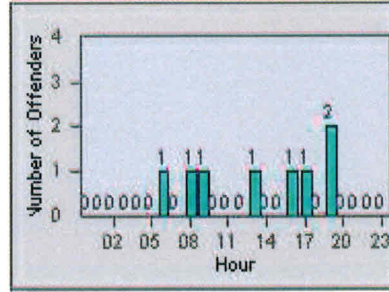

LOCATION: RCO-ZIWR-01 Zinfandel Dr and White Rock Road
 DATE TO: 31-Jul-2014

LANE TOTAL

Redflex Redlight Offender Statistics

CONTRACT: Rancho Cordova, CA
 DATE FROM: 01-Jul-2014

LOCATION: RCO-ZIOL-01 Zinfandel Dr and Olson Dr
 DATE TO: 31-Jul-2014

LANE 1

LANE 2

LANE 3

Redflex Redlight Offender Statistics

CONTRACT: Rancho LOCATION: RCO-ZIOL-01 Zinfandel Dr and Olson Dr
 DATE FROM: Cordova, CA DATE TO: 31-Jul-2014
 01-Jul-2014

LANE 4

LANE 5

LANE 6