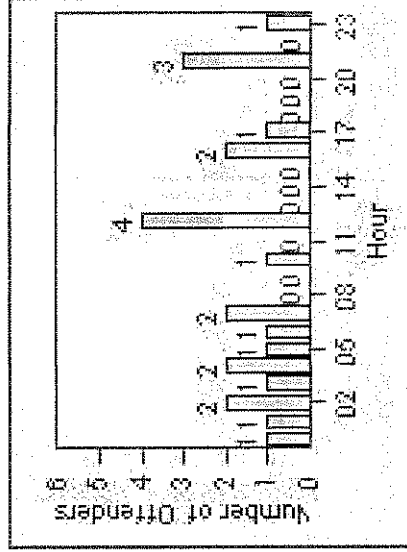

LANE 4

LANE 5