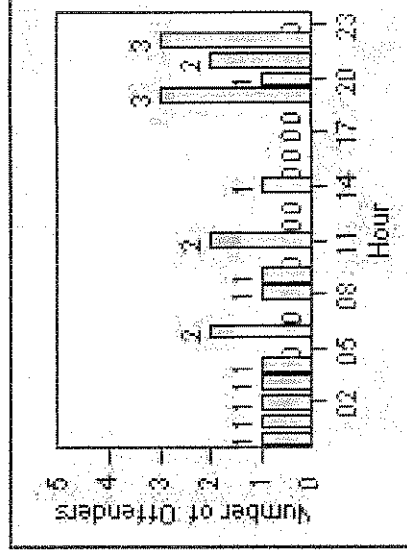

LANE 4

LANE 5