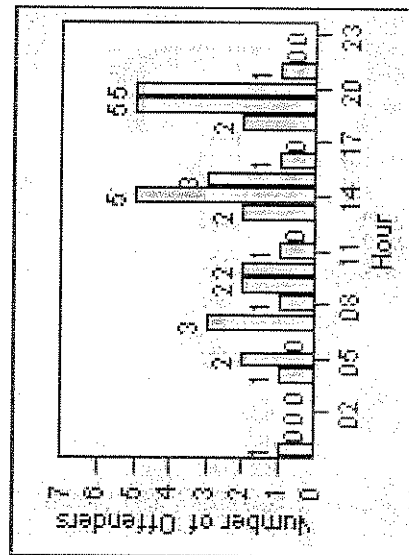

# Redflex Redlight Offender Statistics

**CONTRACT:** Rancho  
**LOCATION:** RAN-BLHE-01 Base Line Road and Hermosa Avenue  
**DATE FROM:** Cucamonga  
**DATE TO:** 30/Nov/2008

LANE 1

LANE 2

LANE 3