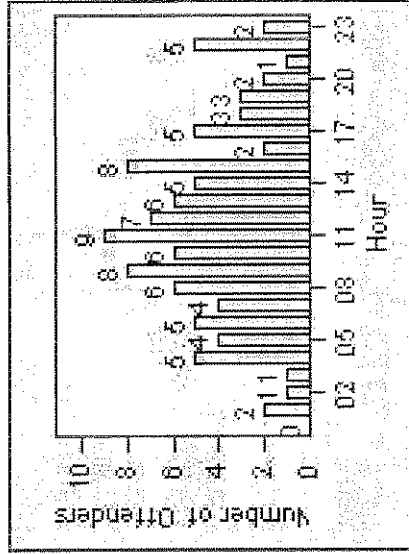

Redflex Redlight Offender Statistics

CONTRACT: Rancho Cucamonga
LOCATION: RAN-HA6-03 Haven Avenue and 6th Street
DATE FROM: 1/Sep/2008
DATE TO: 30/Sep/2008

LANE TOTAL