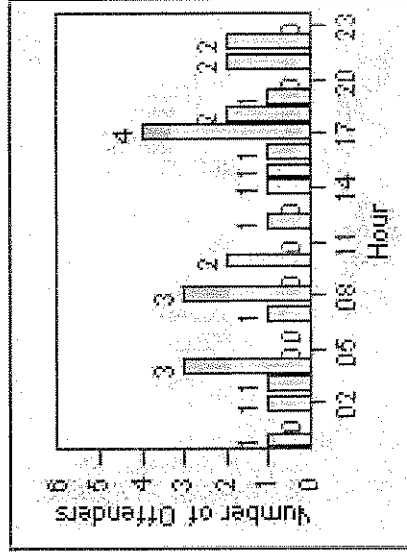

LANE 4

LANE 5