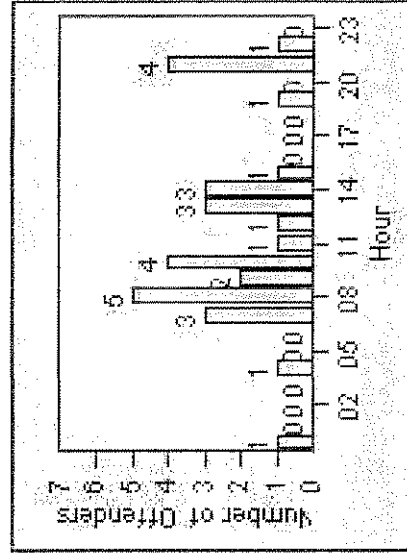

LANE 2

LANE 3