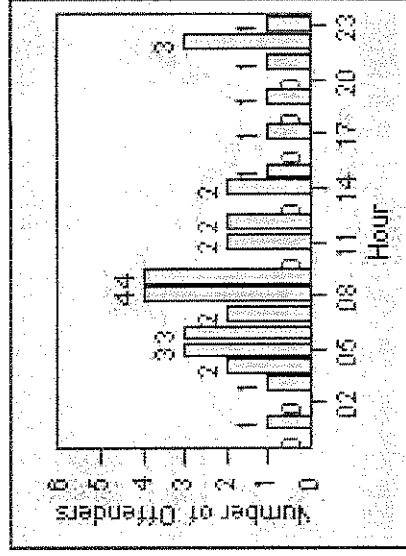

LANE 4

LANE 5