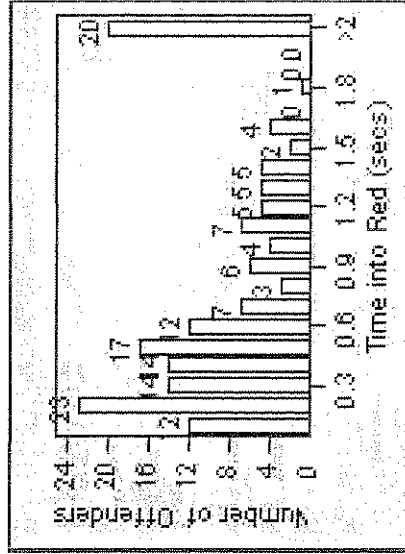

Redflex Redlight Offender Statistics

CONTRACT: Rancho
LOCATION: RAN-HA6-01 Haven Avenue and 6th Street
DATE FROM: 1/Sep/2008
DATE TO: 30/Sep/2008