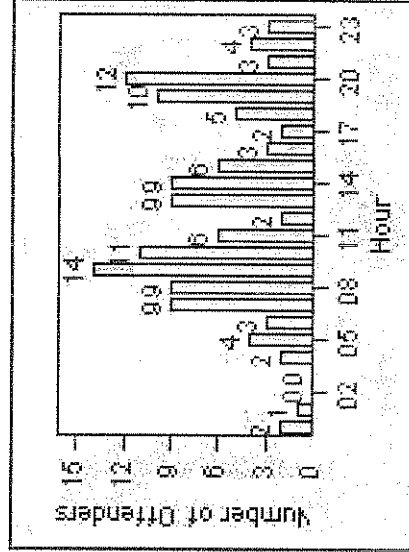

Redflex Redlight Offender Statistics

CONTRACT: Rancho
LOCATION: RAN-BLHE-01 Base Line Road and Hermosa Avenue
DATE FROM: Cucamonga
DATE TO: 30/Nov/2008

LANE TOTAL