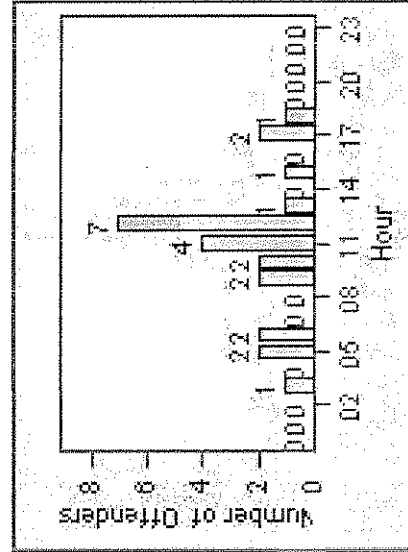

LANE 2

LANE 3