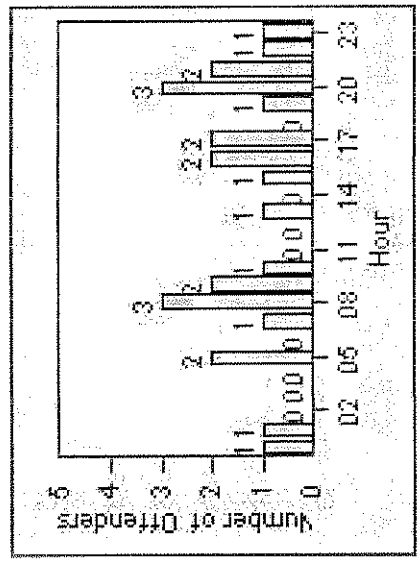

Redflex Redlight Offender Statistics

CONTRACT: Rancho
LOCATION: RAN-BLHE-01 Base Line Road and Hermosa Avenue
DATE FROM: 1/Aug/2008
DATE TO: 31/Aug/2008

LANE TOTAL