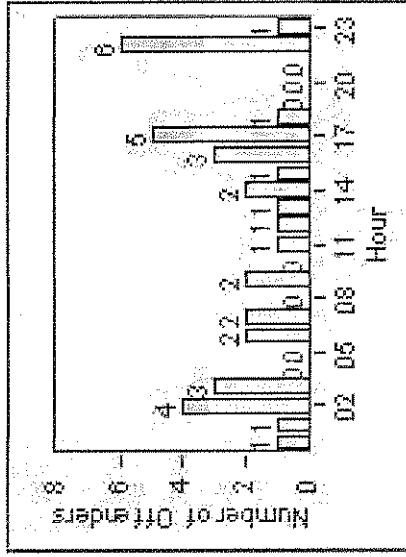

Redflex Redlight Offender Statistics

CONTRACT: Rancho Cucamonga
LOCATION: RAN-HA6-01 Haven Avenue and 6th Street
DATE FROM: 1/Oct/2008
DATE TO: 31/Oct/2008