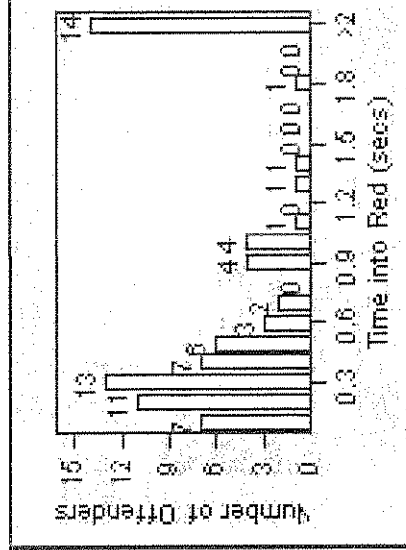

Redflex Redlight Offender Statistics

CONTRACT: Rancho
LOCATION: RAN-HA6-03 Haven Avenue and 6th Street
DATE FROM: Cucamonga
DATE TO: 30/Nov/2008

LANE TOTAL