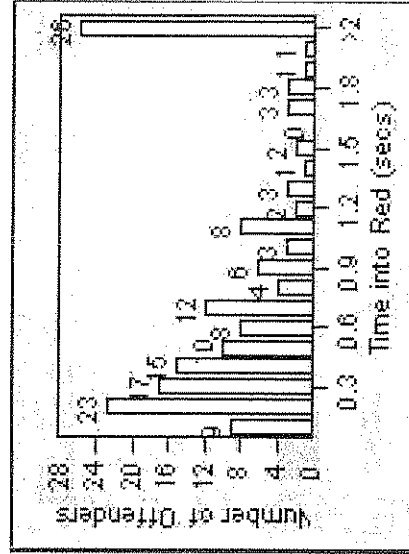

Redflex Redlight Offender Statistics

CONTRACT: Rancho Cucamonga
LOCATION: RAN-HA6-01 Haven Avenue and 6th Street
DATE FROM: 7/Oct/2008
DATE TO: 31/Oct/2008

LANE TOTAL