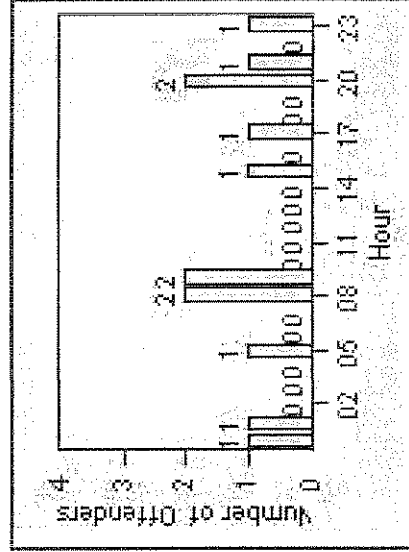

LANE 2

LANE 3