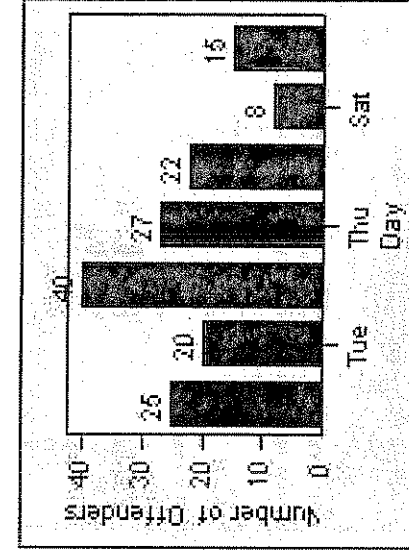

Redflex Redlight Offender Statistics

CONTRACT: Rancho Cucamonga
LOCATION: RAN-HA6-01 Haven Avenue and 6th Street
DATE FROM: 7/Oct/2008
DATE TO: 31/Oct/2008

LANE TOTAL