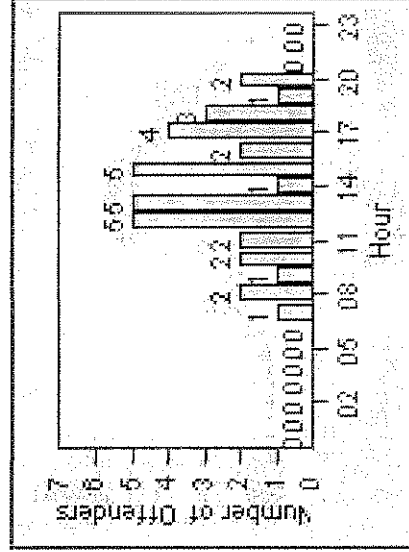

# Redflex Redlight Offender Statistics

**CONTRACT:** Rancho Cucamonga  
**LOCATION:** RAN-HA6-03 Haven Avenue and 6th Street  
**DATE FROM:** 1/Sep/2008  
**DATE TO:** 30/Sep/2008

LANE 1

LANE 2

LANE 3