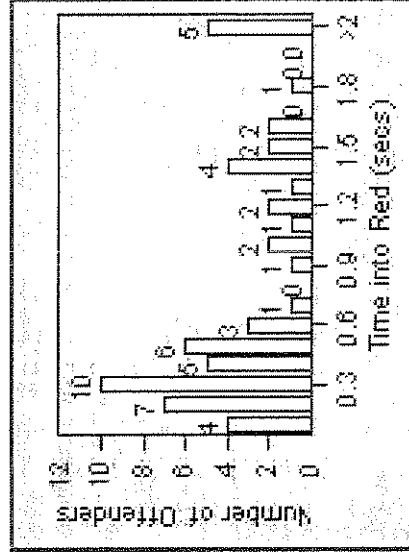

Redflex Redlight Offender Statistics

REDFLEX
TRAFFIC SYSTEMS

CONTRACT: Rancho LOCATION: RAN-HA6-01 Haven Avenue and 6th Street
DATE FROM: Cuyamonga DATE TO: 30/Sep/2008

LANE 2

LANE 3