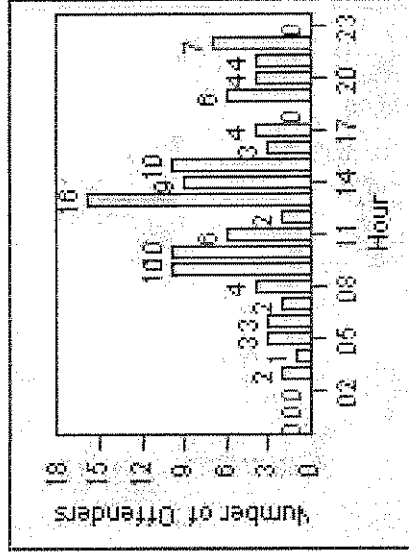

Redflex Redlight Offender Statistics

CONTRACT: Rancho
LOCATION: RAN-BLHE-01 Base Line Road and Hermosa Avenue
DATE FROM: 1/Dec/2008
DATE TO: 31/Dec/2008

LANE TOTAL