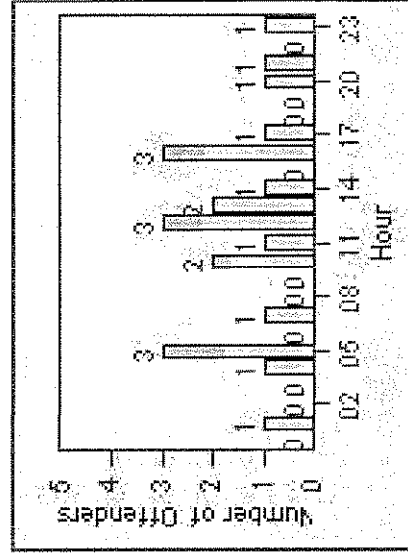

# Redflex Redlight Offender Statistics

**CONTRACT:** Rancho Cucamonga  
**LOCATION:** RAN-HA6-03 Haven Avenue and 6th Street  
**DATE FROM:** 1/Dec/2008  
**DATE TO:** 31/Dec/2008

LANE 1

LANE 2

LANE 3