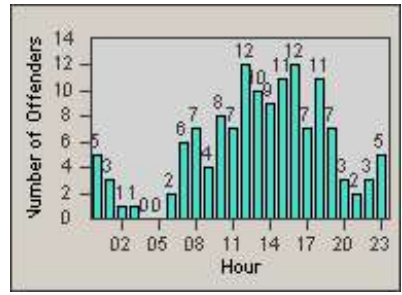

Redflex Redlight Offender Statistics

CONTRACT: Redding
 DATE FROM: 1/Oct/2008

LOCATION: RED-MASH-01 Shasta St. and Market St.
 DATE TO: 31/Oct/2008

LANE 1

LANE 2

LANE 3

Redflex Redlight Offender Statistics

CONTRACT: Redding
 DATE FROM: 1/Oct/2008

LOCATION: RED-MASH-01 Shasta St. and Market St.
 DATE TO: 31/Oct/2008

LANE 4

LANE 5

Redflex Redlight Offender Statistics

CONTRACT: Redding
 DATE FROM: 1/Oct/2008

LOCATION: RED-MASH-01 Shasta St. and Market St.
 DATE TO: 31/Oct/2008