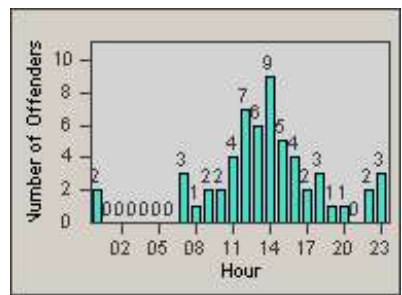

Redflex Redlight Offender Statistics

CONTRACT: Redding
 DATE FROM: 1/Oct/2008

LOCATION: RED-MASH-01 Shasta St. and Market St.
 DATE TO: 31/Oct/2008

LANE 1

LANE 2

LANE 3

Redflex Redlight Offender Statistics

CONTRACT: Redding
 DATE FROM: 1/Oct/2008

LOCATION: RED-MASH-01 Shasta St. and Market St.
 DATE TO: 31/Oct/2008

LANE 4

LANE 5

Redflex Redlight Offender Statistics

CONTRACT: Redding
 DATE FROM: 1/Oct/2008

LOCATION: RED-MASH-01 Shasta St. and Market St.
 DATE TO: 31/Oct/2008