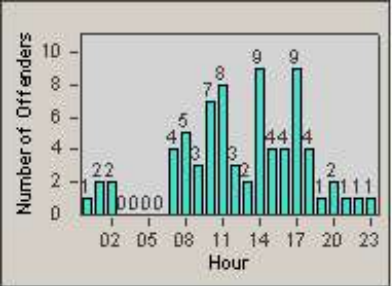

Redflex Redlight Offender Statistics

CONTRACT: Redding
 DATE FROM: 1/Oct/2008

LOCATION: RED-MASH-01 Shasta St. and Market St.
 DATE TO: 31/Oct/2008

LANE 1

LANE 2

LANE 3

Redflex Redlight Offender Statistics

CONTRACT: Redding
 DATE FROM: 1/Oct/2008

LOCATION: RED-MASH-01 Shasta St. and Market St.
 DATE TO: 31/Oct/2008

LANE 4

LANE 5

Redflex Redlight Offender Statistics

CONTRACT: Redding
 DATE FROM: 1/Oct/2008

LOCATION: RED-MASH-01 Shasta St. and Market St.
 DATE TO: 31/Oct/2008