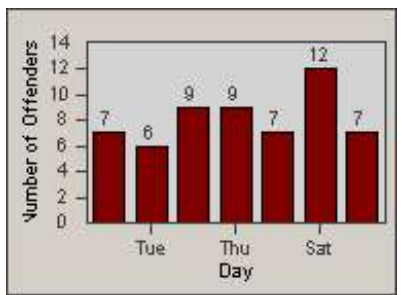

Redflex Redlight Offender Statistics

CONTRACT: Redding
 DATE FROM: 1/Oct/2008

LOCATION: RED-MASH-01 Shasta St. and Market St.
 DATE TO: 31/Oct/2008

LANE 1

LANE 2

LANE 3

Redflex Redlight Offender Statistics

CONTRACT: Redding
 DATE FROM: 1/Oct/2008

LOCATION: RED-MASH-01 Shasta St. and Market St.
 DATE TO: 31/Oct/2008

LANE 4

LANE 5

Redflex Redlight Offender Statistics

CONTRACT: Redding
 DATE FROM: 1/Oct/2008

LOCATION: RED-MASH-01 Shasta St. and Market St.
 DATE TO: 31/Oct/2008