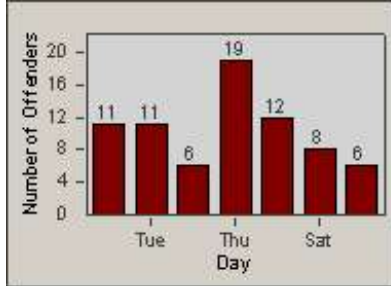

Redflex Redlight Offender Statistics

CONTRACT: Redding
 DATE FROM: 1/Oct/2008

LOCATION: RED-MASH-01 Shasta St. and Market St.
 DATE TO: 31/Oct/2008

LANE 1

LANE 2

LANE 3

Redflex Redlight Offender Statistics

CONTRACT: Redding
 DATE FROM: 1/Oct/2008

LOCATION: RED-MASH-01 Shasta St. and Market St.
 DATE TO: 31/Oct/2008

LANE 4

LANE 5

Redflex Redlight Offender Statistics

CONTRACT: Redding
 DATE FROM: 1/Oct/2008

LOCATION: RED-MASH-01 Shasta St. and Market St.
 DATE TO: 31/Oct/2008