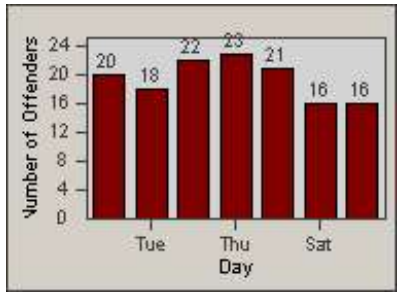

Redflex Redlight Offender Statistics

CONTRACT: Redding
 DATE FROM: 1/Oct/2008

LOCATION: RED-MASH-01 Shasta St. and Market St.
 DATE TO: 31/Oct/2008

LANE 1

LANE 2

LANE 3

Redflex Redlight Offender Statistics

CONTRACT: Redding
 DATE FROM: 1/Oct/2008

LOCATION: RED-MASH-01 Shasta St. and Market St.
 DATE TO: 31/Oct/2008

LANE 4

LANE 5

Redflex Redlight Offender Statistics

CONTRACT: Redding
 DATE FROM: 1/Oct/2008

LOCATION: RED-MASH-01 Shasta St. and Market St.
 DATE TO: 31/Oct/2008