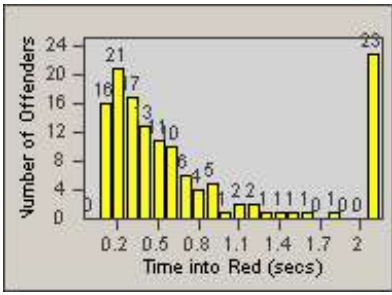

Redflex Redlight Offender Statistics

CONTRACT: Redding
 DATE FROM: 1/Oct/2008

LOCATION: RED-MASH-01 Shasta St. and Market St.
 DATE TO: 31/Oct/2008

LANE 1

LANE 2

LANE 3

Redflex Redlight Offender Statistics

CONTRACT: Redding
 DATE FROM: 1/Oct/2008

LOCATION: RED-MASH-01 Shasta St. and Market St.
 DATE TO: 31/Oct/2008

LANE 4

LANE 5

Redflex Redlight Offender Statistics

CONTRACT: Redding
 DATE FROM: 1/Oct/2008

LOCATION: RED-MASH-01 Shasta St. and Market St.
 DATE TO: 31/Oct/2008