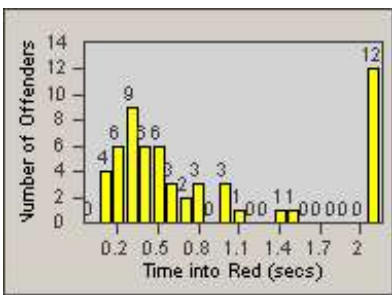

Redflex Redlight Offender Statistics

CONTRACT: Redding
 DATE FROM: 1/Oct/2008

LOCATION: RED-MASH-01 Shasta St. and Market St.
 DATE TO: 31/Oct/2008

LANE 1

LANE 2

LANE 3

Redflex Redlight Offender Statistics

CONTRACT: Redding
 DATE FROM: 1/Oct/2008

LOCATION: RED-MASH-01 Shasta St. and Market St.
 DATE TO: 31/Oct/2008

LANE 4

LANE 5

Redflex Redlight Offender Statistics

CONTRACT: Redding
 DATE FROM: 1/Oct/2008

LOCATION: RED-MASH-01 Shasta St. and Market St.
 DATE TO: 31/Oct/2008