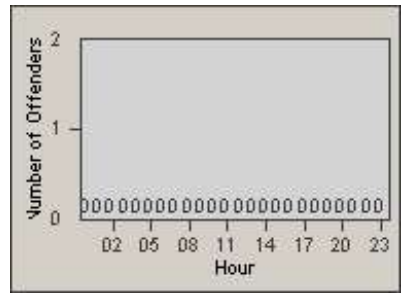

Redflex Redlight Offender Statistics

CONTRACT: Redding
 DATE FROM: 1/Oct/2008

LOCATION: RED-MASH-01 Shasta St. and Market St.
 DATE TO: 31/Oct/2008

LANE 1

LANE 2

LANE 3

Redflex Redlight Offender Statistics

CONTRACT: Redding
 DATE FROM: 1/Oct/2008

LOCATION: RED-MASH-01 Shasta St. and Market St.
 DATE TO: 31/Oct/2008

LANE 4

LANE 5

Redflex Redlight Offender Statistics

CONTRACT: Redding
 DATE FROM: 1/Oct/2008

LOCATION: RED-MASH-01 Shasta St. and Market St.
 DATE TO: 31/Oct/2008