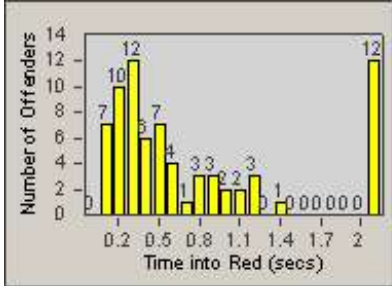

Redflex Redlight Offender Statistics

CONTRACT: Redding
 DATE FROM: 1/Oct/2008

LOCATION: RED-MASH-01 Shasta St. and Market St.
 DATE TO: 31/Oct/2008

LANE 1

LANE 2

LANE 3

Redflex Redlight Offender Statistics

CONTRACT: Redding
 DATE FROM: 1/Oct/2008

LOCATION: RED-MASH-01 Shasta St. and Market St.
 DATE TO: 31/Oct/2008

LANE 4

LANE 5

Redflex Redlight Offender Statistics

CONTRACT: Redding
 DATE FROM: 1/Oct/2008

LOCATION: RED-MASH-01 Shasta St. and Market St.
 DATE TO: 31/Oct/2008