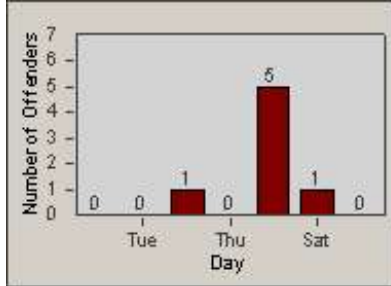

Redflex Redlight Offender Statistics

CONTRACT: Redding
DATE FROM: 1/Jul/2010

LOCATION: RED-CYBE-03 Cypress Ave and Bechelli Lane
DATE TO: 30/Jul/2010