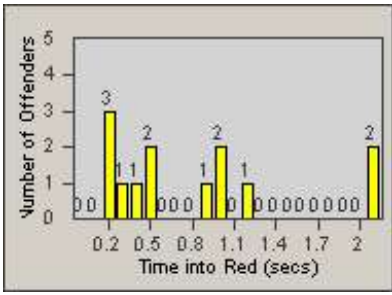

Redflex Redlight Offender Statistics

CONTRACT: Redding
 DATE FROM: 1/Jul/2010

LOCATION: RED-CYBE-03 Cypress Ave and Bechelli Lane
 DATE TO: 30/Jul/2010

LANE 1

LANE 2

LANE 3

Redflex Redlight Offender Statistics