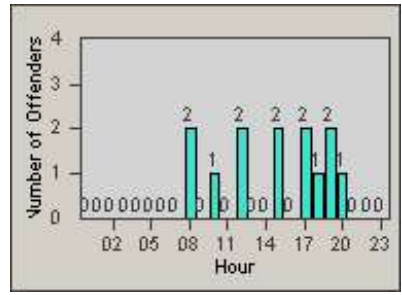

Redflex Redlight Offender Statistics

CONTRACT: Redding
 DATE FROM: 1/Jul/2010

LOCATION: RED-CYBE-03 Cypress Ave and Bechelli Lane
 DATE TO: 30/Jul/2010

LANE 1

LANE 2

LANE 3

Redflex Redlight Offender Statistics

CONTRACT: Redding
 DATE FROM: 1/Jul/2010

LOCATION: RED-CYBE-03 Cypress Ave and Bechelli Lane
 DATE TO: 30/Jul/2010

LANE 4

LANE 5

Redflex Redlight Offender Statistics

CONTRACT: Redding
 DATE FROM: 1/Jul/2010