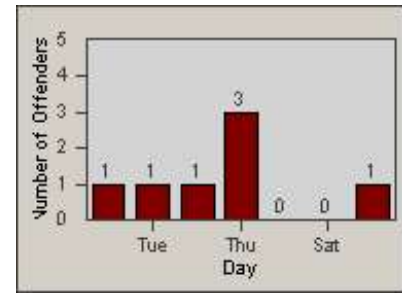

Redflex Redlight Offender Statistics

CONTRACT: Redding
DATE FROM: 1/Jul/2010

LOCATION: RED-CYBE-03 Cypress Ave and Bechelli Lane
DATE TO: 30/Jul/2010

LANE 4

LANE 5