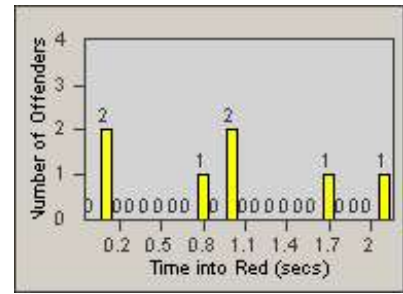

Redflex Redlight Offender Statistics

CONTRACT: Redding
DATE FROM: 1/Jul/2010

LOCATION: RED-CYBE-03 Cypress Ave and Bechelli Lane
DATE TO: 30/Jul/2010

LANE 4

LANE 5