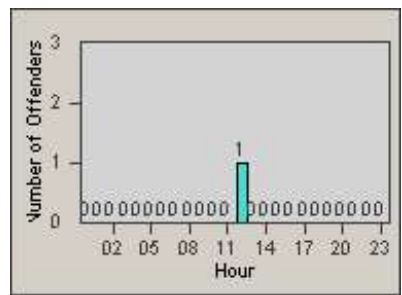

Redflex Redlight Offender Statistics

CONTRACT: Redding
 DATE FROM: 1/Jul/2010

LOCATION: RED-CYBE-03 Cypress Ave and Bechelli Lane
 DATE TO: 30/Jul/2010

LANE 1

LANE 2

LANE 3

Redflex Redlight Offender Statistics