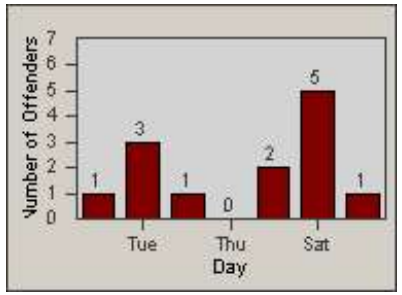

Redflex Redlight Offender Statistics

CONTRACT: Redding
 DATE FROM: 1/Jul/2010

LOCATION: RED-CYBE-03 Cypress Ave and Bechelli Lane
 DATE TO: 30/Jul/2010

LANE 1

LANE 2

LANE 3

Redflex Redlight Offender Statistics

CONTRACT: Redding
 DATE FROM: 1/Jul/2010

LOCATION: RED-CYBE-03 Cypress Ave and Bechelli Lane
 DATE TO: 30/Jul/2010

LANE 4

LANE 5

Redflex Redlight Offender Statistics

CONTRACT: Redding
 DATE FROM: 1/Jul/2010