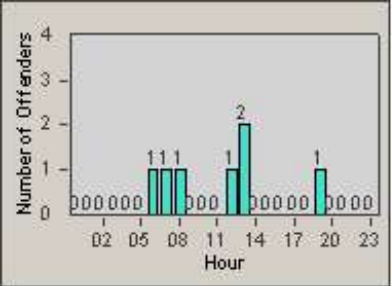

Redflex Redlight Offender Statistics

CONTRACT: Redding
 DATE FROM: 1/Jul/2010

LOCATION: RED-CYBE-03 Cypress Ave and Bechelli Lane
 DATE TO: 30/Jul/2010

LANE 1

LANE 2

LANE 3

Redflex Redlight Offender Statistics

CONTRACT: Redding
 DATE FROM: 1/Jul/2010

LOCATION: RED-CYBE-03 Cypress Ave and Bechelli Lane
 DATE TO: 30/Jul/2010

LANE 4

LANE 5

Redflex Redlight Offender Statistics

CONTRACT: Redding
 DATE FROM: 1/Jul/2010