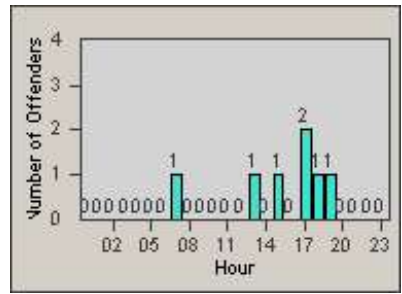

Redflex Redlight Offender Statistics

CONTRACT: Redding
 DATE FROM: 1/Jul/2010

LOCATION: RED-CYBE-03 Cypress Ave and Bechelli Lane
 DATE TO: 30/Jul/2010

LANE 1

LANE 2

LANE 3

Redflex Redlight Offender Statistics

CONTRACT: Redding
 DATE FROM: 1/Jul/2010

LOCATION: RED-CYBE-03 Cypress Ave and Bechelli Lane
 DATE TO: 30/Jul/2010

LANE 4

LANE 5

Redflex Redlight Offender Statistics

CONTRACT: Redding
 DATE FROM: 1/Jul/2010