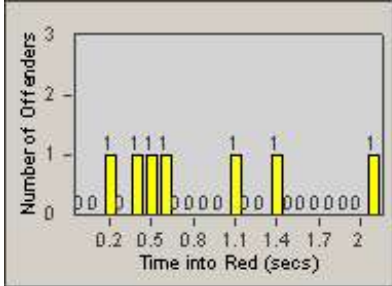

Redflex Redlight Offender Statistics

CONTRACT: Redding
 DATE FROM: 1/Jul/2010

LOCATION: RED-CYBE-03 Cypress Ave and Bechelli Lane
 DATE TO: 30/Jul/2010

LANE 1

LANE 2

LANE 3

Redflex Redlight Offender Statistics

CONTRACT: Redding
 DATE FROM: 1/Jul/2010

LOCATION: RED-CYBE-03 Cypress Ave and Bechelli Lane
 DATE TO: 30/Jul/2010

LANE 4

LANE 5

Redflex Redlight Offender Statistics

CONTRACT: Redding
 DATE FROM: 1/Jul/2010