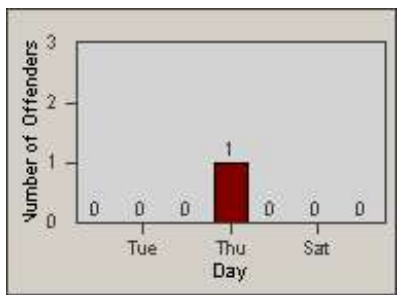

Redflex Redlight Offender Statistics

CONTRACT: Redding
 DATE FROM: 1/Jul/2010

LOCATION: RED-CYBE-03 Cypress Ave and Bechelli Lane
 DATE TO: 30/Jul/2010

LANE 1

LANE 2

LANE 3

Redflex Redlight Offender Statistics