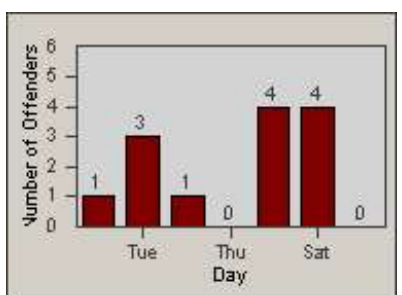

Redflex Redlight Offender Statistics

CONTRACT: Redding
 DATE FROM: 1/Jul/2010

LOCATION: RED-MALA-01 Lake Blvd and Market Street
 DATE TO: 31/Jul/2010

LANE 1

LANE 2

LANE 3

Redflex Redlight Offender Statistics

CONTRACT: Redding
 DATE FROM: 1/Jul/2010

LOCATION: RED-MALA-01 Lake Blvd and Market Street
 DATE TO: 31/Jul/2010

LANE 4

LANE 5

Redflex Redlight Offender Statistics

CONTRACT: Redding
 DATE FROM: 1/Jul/2010

LOCATION: RED-MALA-01 Lake Blvd and Market Street
 DATE TO: 31/Jul/2010