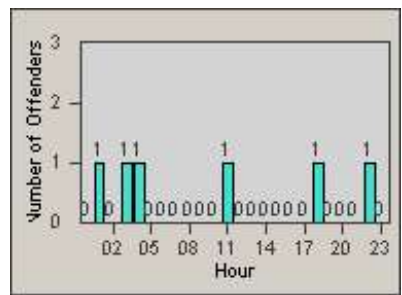

Redflex Redlight Offender Statistics

CONTRACT: Redding
 DATE FROM: 1/Jul/2010

LOCATION: RED-MALA-01 Lake Blvd and Market Street
 DATE TO: 31/Jul/2010

LANE 1

LANE 2

LANE 3

Redflex Redlight Offender Statistics

CONTRACT: Redding
 DATE FROM: 1/Jul/2010

LOCATION: RED-MALA-01 Lake Blvd and Market Street
 DATE TO: 31/Jul/2010

LANE 4

LANE 5

Redflex Redlight Offender Statistics

CONTRACT: Redding
 DATE FROM: 1/Jul/2010

LOCATION: RED-MALA-01 Lake Blvd and Market Street
 DATE TO: 31/Jul/2010