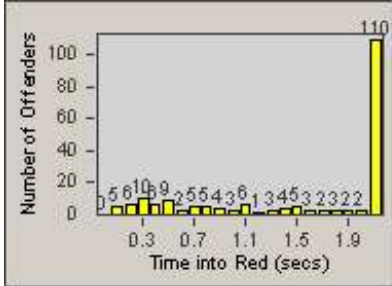

CONTRACT: Redding
 DATE FROM: 1/Jul/2010

LOCATION: RED-MALA-01 Lake Blvd and Market Street
 DATE TO: 31/Jul/2010

LANE 4

LANE 5

Redflex Redlight Offender Statistics

CONTRACT: Redding
 DATE FROM: 1/Jul/2010

LOCATION: RED-MALA-01 Lake Blvd and Market Street
 DATE TO: 31/Jul/2010