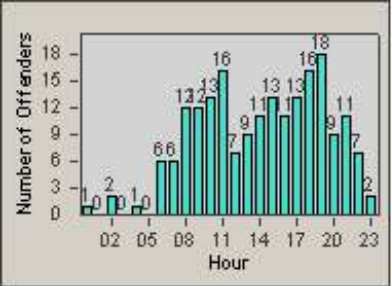

CONTRACT: Redding
 DATE FROM: 1/Jul/2010

LOCATION: RED-MALA-01 Lake Blvd and Market Street
 DATE TO: 31/Jul/2010

LANE 4

LANE 5

Redflex Redlight Offender Statistics

CONTRACT: Redding
 DATE FROM: 1/Jul/2010

LOCATION: RED-MALA-01 Lake Blvd and Market Street
 DATE TO: 31/Jul/2010