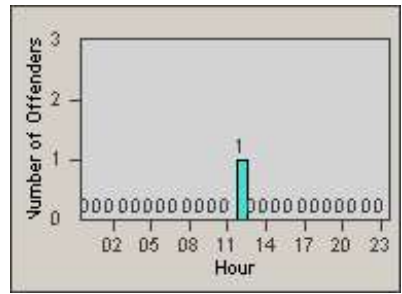

Redflex Redlight Offender Statistics

CONTRACT: Redding
 DATE FROM: 1/Jul/2010

LOCATION: RED-MALA-01 Lake Blvd and Market Street
 DATE TO: 31/Jul/2010

LANE 1

LANE 2

LANE 3

Redflex Redlight Offender Statistics

CONTRACT: Redding
 DATE FROM: 1/Jul/2010

LOCATION: RED-MALA-01 Lake Blvd and Market Street
 DATE TO: 31/Jul/2010

LANE 4

LANE 5

Redflex Redlight Offender Statistics

CONTRACT: Redding
 DATE FROM: 1/Jul/2010

LOCATION: RED-MALA-01 Lake Blvd and Market Street
 DATE TO: 31/Jul/2010