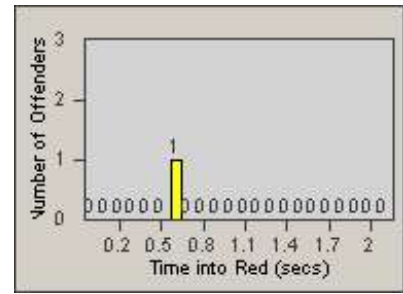

Redflex Redlight Offender Statistics

CONTRACT: Redding
 DATE FROM: 1/Jul/2010

LOCATION: RED-MALA-01 Lake Blvd and Market Street
 DATE TO: 31/Jul/2010

LANE 1

LANE 2

LANE 3

Redflex Redlight Offender Statistics

CONTRACT: Redding
 DATE FROM: 1/Jul/2010

LOCATION: RED-MALA-01 Lake Blvd and Market Street
 DATE TO: 31/Jul/2010

LANE 4

LANE 5

Redflex Redlight Offender Statistics

CONTRACT: Redding
 DATE FROM: 1/Jul/2010

LOCATION: RED-MALA-01 Lake Blvd and Market Street
 DATE TO: 31/Jul/2010