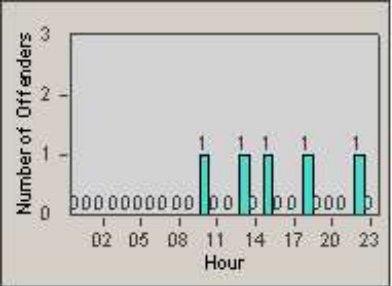

Redflex Redlight Offender Statistics

CONTRACT: Redding
 DATE FROM: 1/Jul/2010

LOCATION: RED-MALA-01 Lake Blvd and Market Street
 DATE TO: 31/Jul/2010

LANE 1

LANE 2

LANE 3

Redflex Redlight Offender Statistics

CONTRACT: Redding
 DATE FROM: 1/Jul/2010

LOCATION: RED-MALA-01 Lake Blvd and Market Street
 DATE TO: 31/Jul/2010

LANE 4

LANE 5

Redflex Redlight Offender Statistics

CONTRACT: Redding
 DATE FROM: 1/Jul/2010

LOCATION: RED-MALA-01 Lake Blvd and Market Street
 DATE TO: 31/Jul/2010