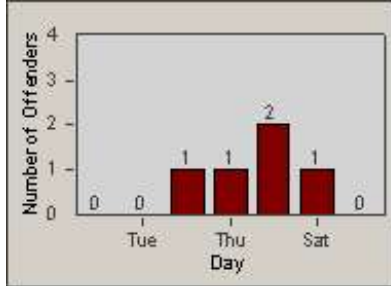

Redflex Redlight Offender Statistics

CONTRACT: Redding
 DATE FROM: 1/Jul/2010

LOCATION: RED-MALA-01 Lake Blvd and Market Street
 DATE TO: 31/Jul/2010

LANE 1

LANE 2

LANE 3

Redflex Redlight Offender Statistics

CONTRACT: Redding
 DATE FROM: 1/Jul/2010

LOCATION: RED-MALA-01 Lake Blvd and Market Street
 DATE TO: 31/Jul/2010

LANE 4

LANE 5

Redflex Redlight Offender Statistics

CONTRACT: Redding
 DATE FROM: 1/Jul/2010

LOCATION: RED-MALA-01 Lake Blvd and Market Street
 DATE TO: 31/Jul/2010