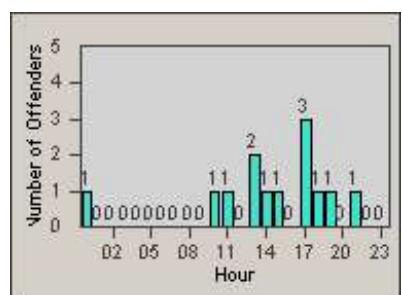

Redflex Redlight Offender Statistics

CONTRACT: Redding
 DATE FROM: 1/Jul/2010

LOCATION: RED-MALA-01 Lake Blvd and Market Street
 DATE TO: 31/Jul/2010

LANE 1

LANE 2

LANE 3

Redflex Redlight Offender Statistics

CONTRACT: Redding
 DATE FROM: 1/Jul/2010

LOCATION: RED-MALA-01 Lake Blvd and Market Street
 DATE TO: 31/Jul/2010

LANE 4

LANE 5

Redflex Redlight Offender Statistics

CONTRACT: Redding
 DATE FROM: 1/Jul/2010

LOCATION: RED-MALA-01 Lake Blvd and Market Street
 DATE TO: 31/Jul/2010