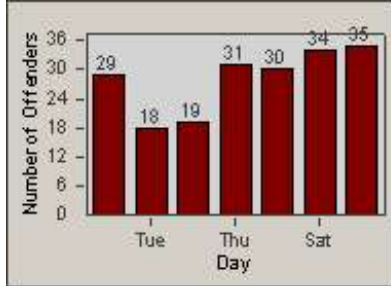

CONTRACT: Redding
 DATE FROM: 1/Jul/2010

LOCATION: RED-MALA-01 Lake Blvd and Market Street
 DATE TO: 31/Jul/2010

LANE 4

LANE 5

Redflex Redlight Offender Statistics

CONTRACT: Redding
 DATE FROM: 1/Jul/2010

LOCATION: RED-MALA-01 Lake Blvd and Market Street
 DATE TO: 31/Jul/2010