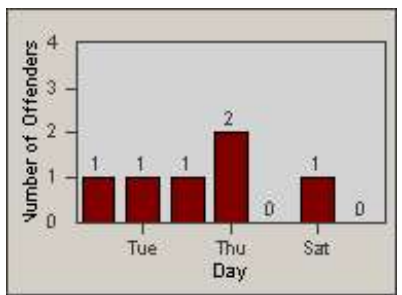

Redflex Redlight Offender Statistics

CONTRACT: Redding
 DATE FROM: 1/Jul/2010

LOCATION: RED-MALA-01 Lake Blvd and Market Street
 DATE TO: 31/Jul/2010

LANE 1

LANE 2

LANE 3

Redflex Redlight Offender Statistics

CONTRACT: Redding
 DATE FROM: 1/Jul/2010

LOCATION: RED-MALA-01 Lake Blvd and Market Street
 DATE TO: 31/Jul/2010

LANE 4

LANE 5

Redflex Redlight Offender Statistics

CONTRACT: Redding
 DATE FROM: 1/Jul/2010

LOCATION: RED-MALA-01 Lake Blvd and Market Street
 DATE TO: 31/Jul/2010