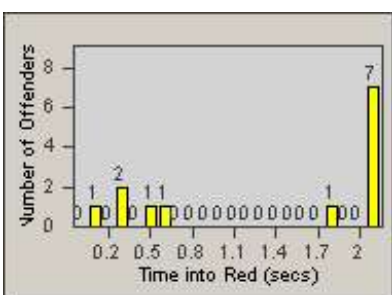

Redflex Redlight Offender Statistics

CONTRACT: Redding
 DATE FROM: 1/Jul/2010

LOCATION: RED-MALA-01 Lake Blvd and Market Street
 DATE TO: 31/Jul/2010

LANE 1

LANE 2

LANE 3

Redflex Redlight Offender Statistics

CONTRACT: Redding
 DATE FROM: 1/Jul/2010

LOCATION: RED-MALA-01 Lake Blvd and Market Street
 DATE TO: 31/Jul/2010

LANE 4

LANE 5

Redflex Redlight Offender Statistics

CONTRACT: Redding
 DATE FROM: 1/Jul/2010

LOCATION: RED-MALA-01 Lake Blvd and Market Street
 DATE TO: 31/Jul/2010