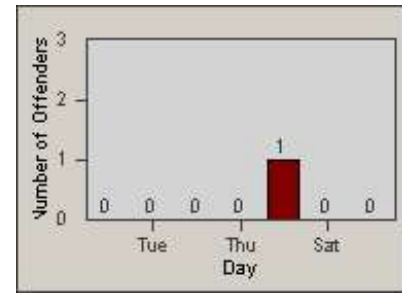

Redflex Redlight Offender Statistics

CONTRACT: Redding
 DATE FROM: 1/Jul/2010

LOCATION: RED-MALA-01 Lake Blvd and Market Street
 DATE TO: 31/Jul/2010

LANE 1

LANE 2

LANE 3

Redflex Redlight Offender Statistics

CONTRACT: Redding
 DATE FROM: 1/Jul/2010

LOCATION: RED-MALA-01 Lake Blvd and Market Street
 DATE TO: 31/Jul/2010

LANE 4

LANE 5

Redflex Redlight Offender Statistics

CONTRACT: Redding
 DATE FROM: 1/Jul/2010

LOCATION: RED-MALA-01 Lake Blvd and Market Street
 DATE TO: 31/Jul/2010