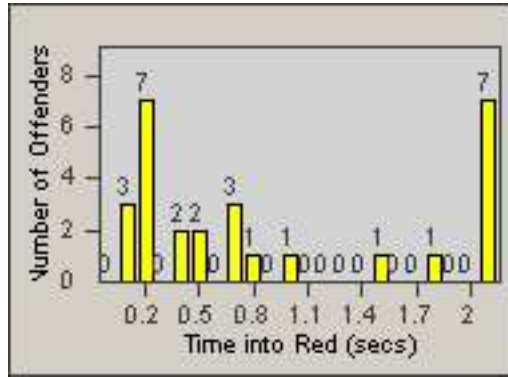

Redflex Redlight Offender Statistics

CONTRACT: Redding
DATE FROM: 01-Jun-2017

LOCATION: RED-CYHI-01 Hilltop Dr and E Cypress Ave
DATE TO: 30-Jun-2017

LANE 4

LANE 5