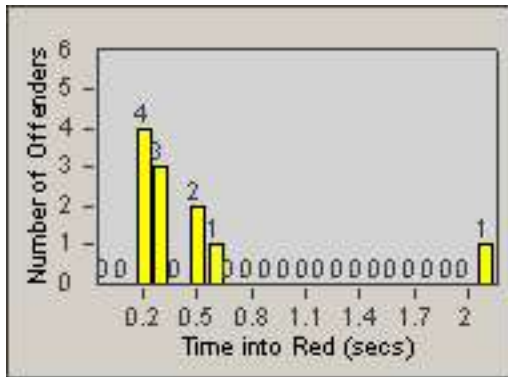

Redflex Redlight Offender Statistics

CONTRACT: Redding
DATE FROM: 01-Jun-2017

LOCATION: RED-CYBE-01 Cypress Ave and Bechelli Lane
DATE TO: 30-Jun-2017

LANE 4