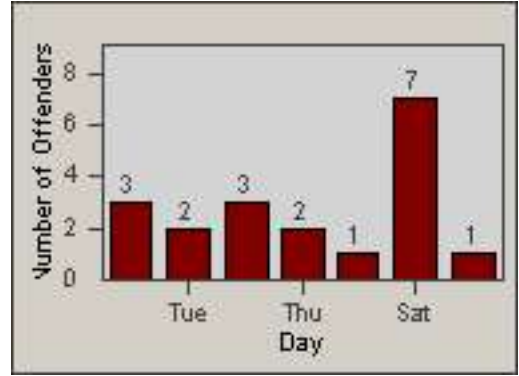

Redflex Redlight Offender Statistics

CONTRACT: Redding
DATE FROM: 01-Jun-2017

LOCATION: RED-CYBE-03 Cypress Ave and Bechelli Lane
DATE TO: 30-Jun-2017

LANE 1

LANE 2

LANE 3