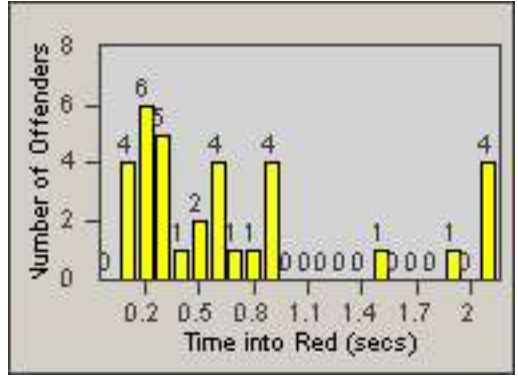

Redflex Redlight Offender Statistics

CONTRACT: Redding
 DATE FROM: 01-Jun-2017

LOCATION: RED-CYBE-01 Cypress Ave and Bechelli Lane
 DATE TO: 30-Jun-2017

LANE 1

LANE 2

LANE 3

Redflex Redlight Offender Statistics