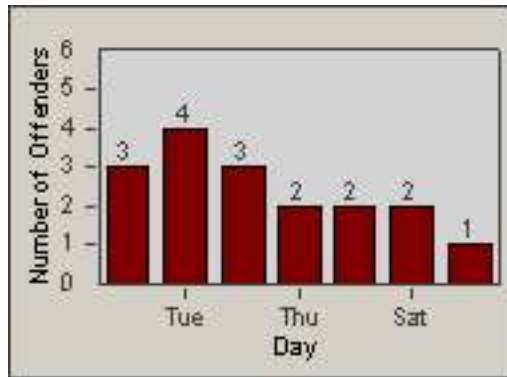

LOCATION: RED-CYHI-01 Hilltop Dr and E Cypress Ave
 DATE TO: 30-Jun-2017

LANE 1

LANE 2

LANE 3

Redflex Redlight Offender Statistics

CONTRACT: Redding
 DATE FROM: 01-Jun-2017

LOCATION: RED-CYHI-01 Hilltop Dr and E Cypress Ave
 DATE TO: 30-Jun-2017