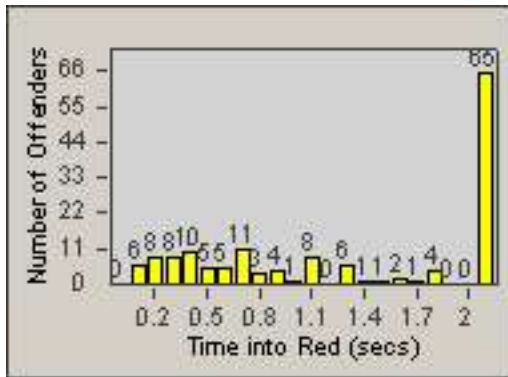

LANE 4

LANE 5

Redflex Redlight Offender Statistics

CONTRACT: Redding
 DATE FROM: 01-Jun-2017

LOCATION: RED-CYHI-01 Hilltop Dr and E Cypress Ave
 DATE TO: 30-Jun-2017

LANE TOTAL

Redflex Redlight Offender Statistics