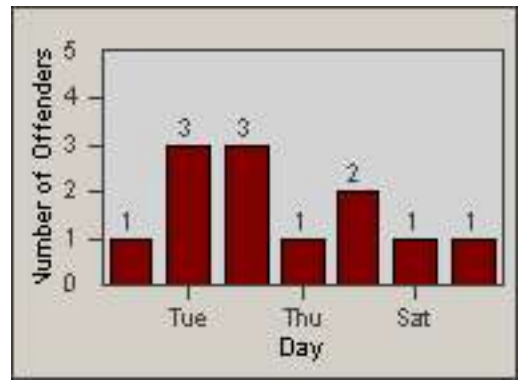

Redflex Redlight Offender Statistics

CONTRACT: Redding   LOCATION: RED-MALA-01 Lake Blvd and Market Street
DATE FROM: 01-Jun-2017   DATE TO: 30-Jun-2017

LANE 1

LANE 2