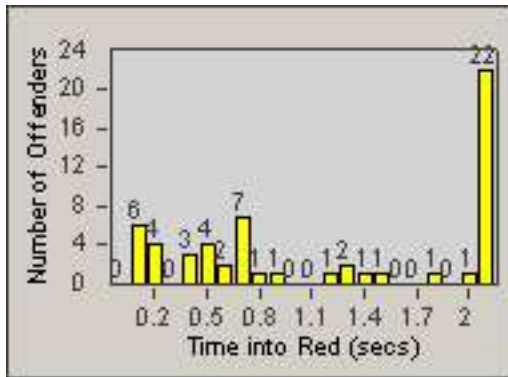

CONTRACT: Redding
 DATE FROM: 01-Jun-2017

LOCATION: RED-MASH-01 Shasta St. and Market St.
 DATE TO: 30-Jun-2017

LANE 1

LANE 2

LANE 3

Redflex Redlight Offender Statistics

CONTRACT: Redding LOCATION: RED-MASH-01 Shasta St. and Market St.
 DATE FROM: 01-Jun-2017 DATE TO: 30-Jun-2017