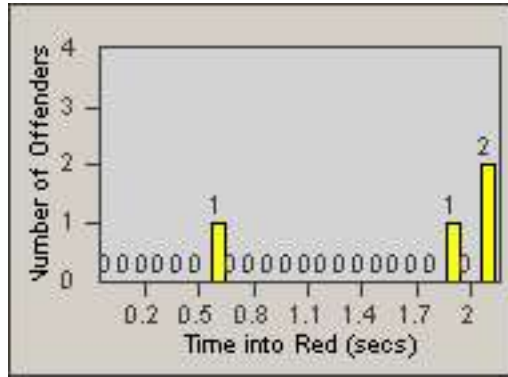

Redflex Redlight Offender Statistics

CONTRACT: Redding   LOCATION: RED-MALA-01 Lake Blvd and Market Street
DATE FROM: 01-Jun-2017   DATE TO: 30-Jun-2017

LANE 4

LANE 5