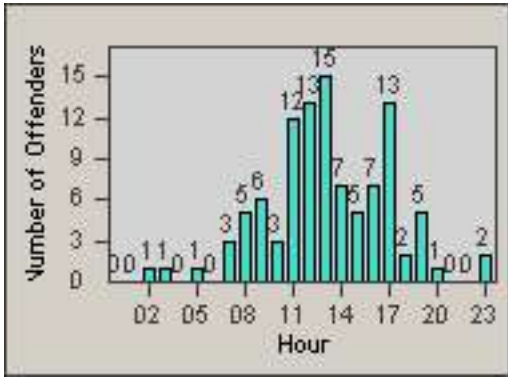

LANE 4

LANE 5

Redflex Redlight Offender Statistics

CONTRACT: Redding LOCATION: RED-PITE-01 Pine St and Tehama St
 DATE FROM: 01-Jun-2017 DATE TO: 30-Jun-2017

LANE TOTAL

Redflex Redlight Offender Statistics

CONTRACT: Redding
 DATE FROM: 01-Jun-2017

LOCATION: RED-SHMA-01 Shasta St. and Market St.
 DATE TO: 30-Jun-2017

LANE 1

LANE 2

LANE 3

Redflex Redlight Offender Statistics

CONTRACT: Redding LOCATION: RED-SHMA-01 Shasta St. and Market St.
 DATE FROM: 01-Jun-2017 DATE TO: 30-Jun-2017