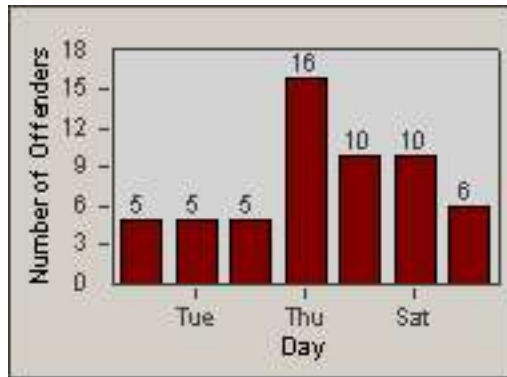

Redflex Redlight Offender Statistics

CONTRACT: Redding
DATE FROM: 01-Jun-2017

LOCATION: RED-CYBE-01 Cypress Ave and Bechelli Lane
DATE TO: 30-Jun-2017