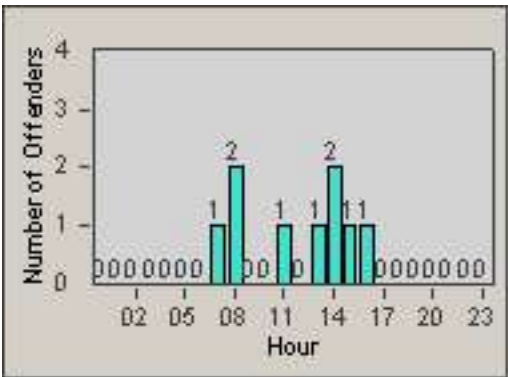

CONTRACT: Redding LOCATION: RED-PITE-01 Pine St and Tehama St
 DATE FROM: 01-Jun-2017 DATE TO: 30-Jun-2017

LANE 1

LANE 2

LANE 3

Redflex Redlight Offender Statistics

CONTRACT: Redding LOCATION: RED-PITE-01 Pine St and Tehama St
 DATE FROM: 01-Jun-2017 DATE TO: 30-Jun-2017