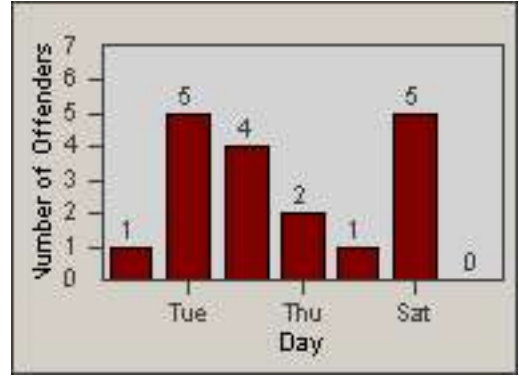

Redflex Redlight Offender Statistics

CONTRACT: Redding   LOCATION: RED-MALA-01 Lake Blvd and Market Street
DATE FROM: 01-Jun-2017   DATE TO: 30-Jun-2017

LANE 1

LANE 2

LANE 3