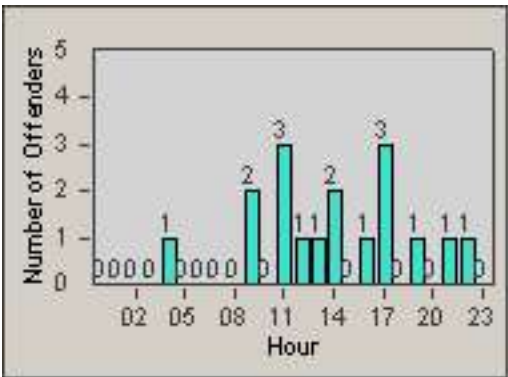

LOCATION: RED-CYHI-01 Hilltop Dr and E Cypress Ave
 DATE TO: 30-Jun-2017

LANE 1

LANE 2

LANE 3

Redflex Redlight Offender Statistics

CONTRACT: Redding
 DATE FROM: 01-Jun-2017

LOCATION: RED-CYHI-01 Hilltop Dr and E Cypress Ave
 DATE TO: 30-Jun-2017