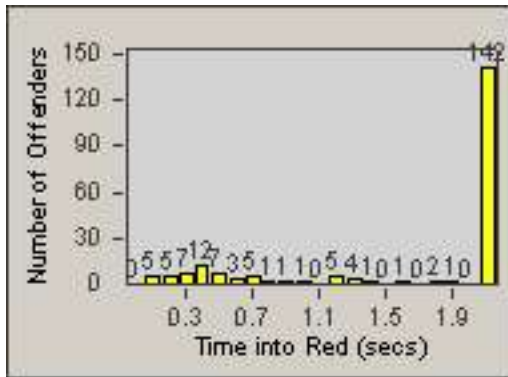

CONTRACT: Redding
 DATE FROM: 01-Jun-2017

LOCATION: RED-HICY-01 Hilltop Dr and E Cypress Ave
 DATE TO: 30-Jun-2017

LANE 1

LANE 2

LANE 3

Redflex Redlight Offender Statistics

CONTRACT: Redding LOCATION: RED-HICY-01 Hilltop Dr and E Cypress Ave
 DATE FROM: 01-Jun-2017 DATE TO: 30-Jun-2017