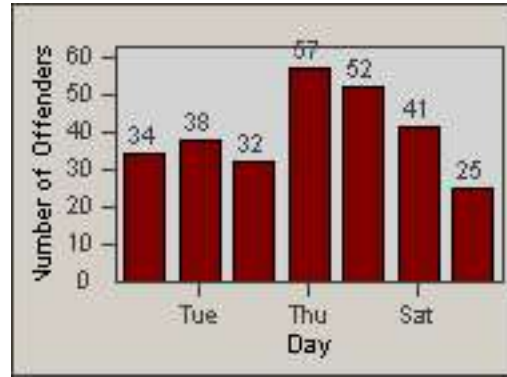

LANE 4

LANE 5

Redflex Redlight Offender Statistics

CONTRACT: Redding
 DATE FROM: 01-Jun-2017

LOCATION: RED-CYHI-01 Hilltop Dr and E Cypress Ave
 DATE TO: 30-Jun-2017

LANE TOTAL

Redflex Redlight Offender Statistics