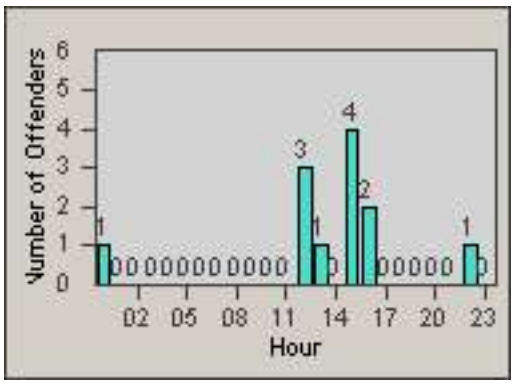

Redflex Redlight Offender Statistics

CONTRACT: Redding   LOCATION: RED-MALA-01 Lake Blvd and Market Street
DATE FROM: 01-Jun-2017   DATE TO: 30-Jun-2017

LANE 1

LANE 2