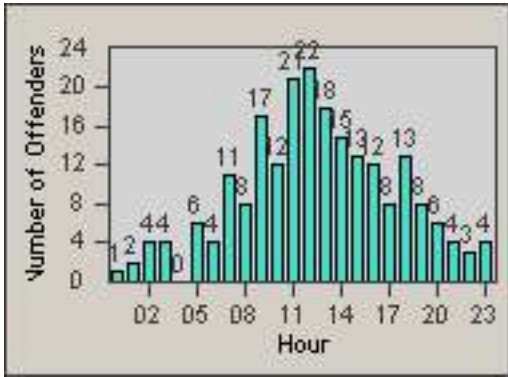

LANE 4

LANE 5

Redflex Redlight Offender Statistics

CONTRACT: Redding
 DATE FROM: 01-Jun-2017

LOCATION: RED-HICY-01 Hilltop Dr and E Cypress Ave
 DATE TO: 30-Jun-2017

LANE TOTAL

Redflex Redlight Offender Statistics