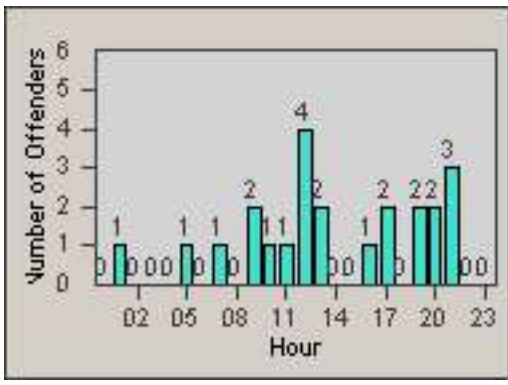

Redflex Redlight Offender Statistics

CONTRACT: Redding
DATE FROM: 01-Jun-2017

LOCATION: RED-MASH-01 Shasta St. and Market St.
DATE TO: 30-Jun-2017

LANE 1

LANE 2