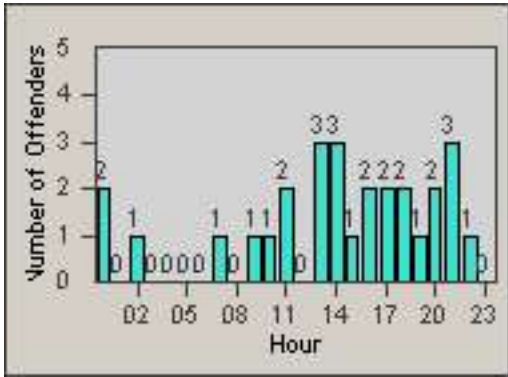

Redflex Redlight Offender Statistics

CONTRACT: Redding
DATE FROM: 01-Jun-2017

LOCATION: RED-CYHI-01 Hilltop Dr and E Cypress Ave
DATE TO: 30-Jun-2017

LANE 4

LANE 5