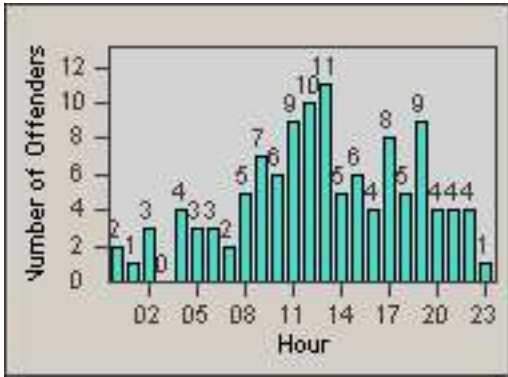

LANE 4

LANE 5

Redflex Redlight Offender Statistics

CONTRACT: Redding
 DATE FROM: 01-Jun-2017

LOCATION: RED-MASH-01 Shasta St. and Market St.
 DATE TO: 30-Jun-2017

LANE TOTAL

Redflex Redlight Offender Statistics