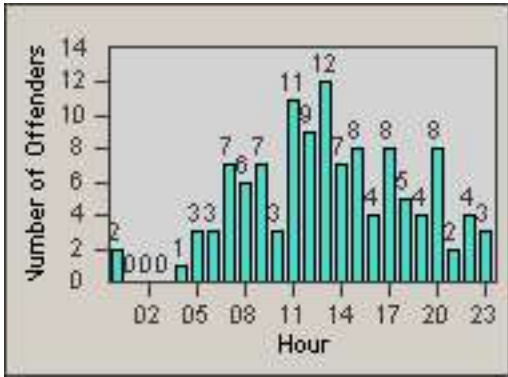

Redflex Redlight Offender Statistics

CONTRACT: Redding
DATE FROM: 01-Jun-2017

LOCATION: RED-CYBE-01 Cypress Ave and Bechelli Lane
DATE TO: 30-Jun-2017

LANE TOTAL