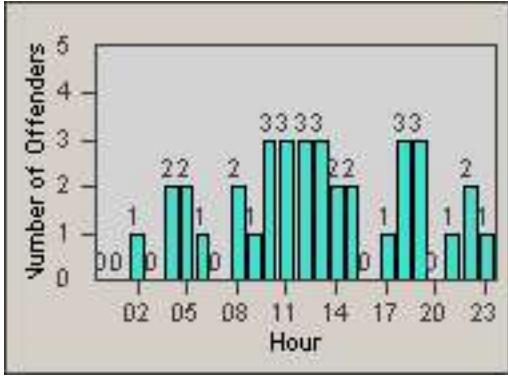

LANE 4

LANE 5

Redflex Redlight Offender Statistics

CONTRACT: Redding
 DATE FROM: 01-Jun-2017

LOCATION: RED-MALA-01 Lake Blvd and Market Street
 DATE TO: 30-Jun-2017

LANE TOTAL

Redflex Redlight Offender Statistics

CONTRACT: Redding
 DATE FROM: 01-Jun-2017

LOCATION: RED-MASH-01 Shasta St. and Market St.
 DATE TO: 30-Jun-2017

LANE 1

LANE 2

LANE 3

Redflex Redlight Offender Statistics

CONTRACT: Redding LOCATION: RED-MASH-01 Shasta St. and Market St.
 DATE FROM: 01-Jun-2017 DATE TO: 30-Jun-2017