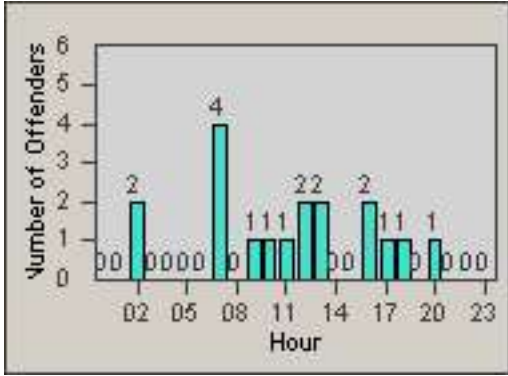

LANE 4

LANE 5

Redflex Redlight Offender Statistics

CONTRACT: Redding LOCATION: RED-PITE-01 Pine St and Tehama St
 DATE FROM: 01-Jun-2017 DATE TO: 30-Jun-2017

LANE TOTAL

Redflex Redlight Offender Statistics

CONTRACT: Redding
 DATE FROM: 01-Jun-2017

LOCATION: RED-SHMA-01 Shasta St. and Market St.
 DATE TO: 30-Jun-2017

LANE 1

LANE 2

LANE 3

Redflex Redlight Offender Statistics

CONTRACT: Redding LOCATION: RED-SHMA-01 Shasta St. and Market St.
 DATE FROM: 01-Jun-2017 DATE TO: 30-Jun-2017