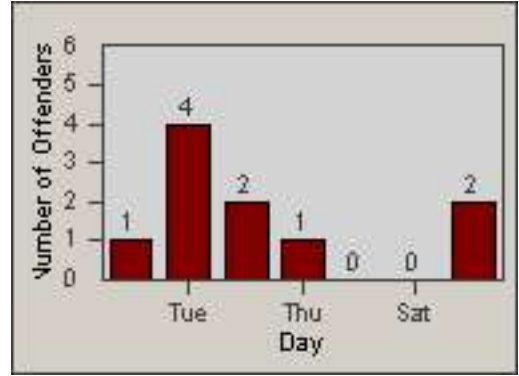

Redflex Redlight Offender Statistics

CONTRACT: Redding   LOCATION: RED-PITE-01 Pine St and Tehama St
DATE FROM: 01-Jun-2017   DATE TO: 30-Jun-2017

LANE 1

LANE 2

LANE 3