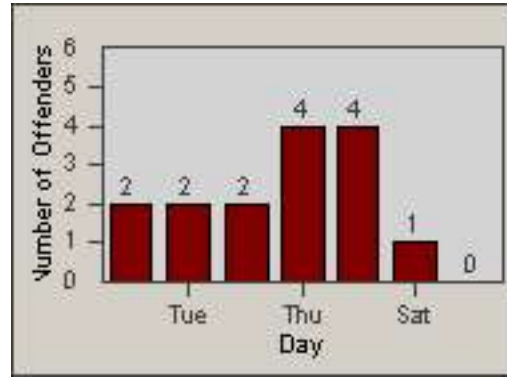

Redflex Redlight Offender Statistics

CONTRACT: Redding
DATE FROM: 01-Jun-2017

LOCATION: RED-CYBE-01 Cypress Ave and Bechelli Lane
DATE TO: 30-Jun-2017

LANE 4

LANE 5