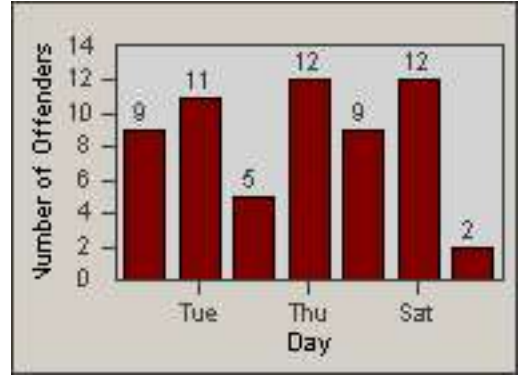

Redflex Redlight Offender Statistics

CONTRACT: Redding
DATE FROM: 01-Jun-2017

LOCATION: RED-CYHI-01 Hilltop Dr and E Cypress Ave
DATE TO: 30-Jun-2017

LANE 1

LANE 2

LANE 3