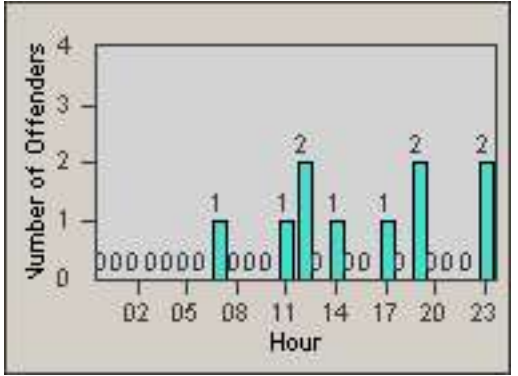

Redflex Redlight Offender Statistics

CONTRACT: Redding   LOCATION: RED-PITE-01 Pine St and Tehama St
DATE FROM: 01-Jun-2017   DATE TO: 30-Jun-2017

LANE 1

LANE 2

LANE 3