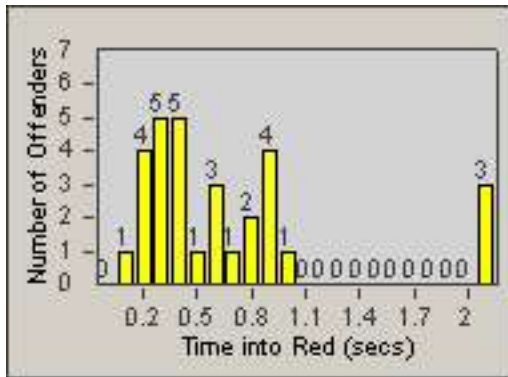

LANE 1

LANE 2

LANE 3

Redflex Redlight Offender Statistics

CONTRACT: Redding
 DATE FROM: 01-Jun-2017

LOCATION: RED-CYBE-03 Cypress Ave and Bechelli Lane
 DATE TO: 30-Jun-2017

LANE 4

LANE 5