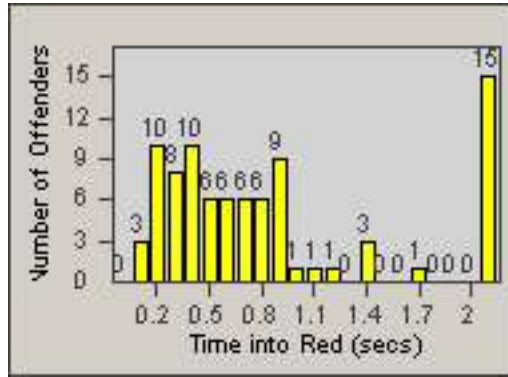

Redflex Redlight Offender Statistics

CONTRACT: Redding
 DATE FROM: 01-Jun-2017

LOCATION: RED-CYBE-03 Cypress Ave and Bechelli Lane
 DATE TO: 30-Jun-2017

LANE TOTAL

Redflex Redlight Offender Statistics

CONTRACT: Redding
 DATE FROM: 01-Jun-2017