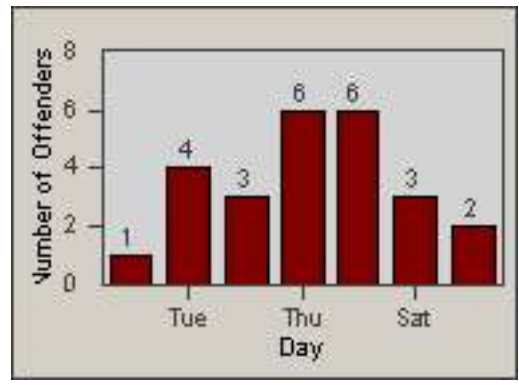

Redflex Redlight Offender Statistics

CONTRACT: Redding
DATE FROM: 01-Jun-2017

LOCATION: RED-CYHI-01 Hilltop Dr and E Cypress Ave
DATE TO: 30-Jun-2017

LANE 1

LANE 2