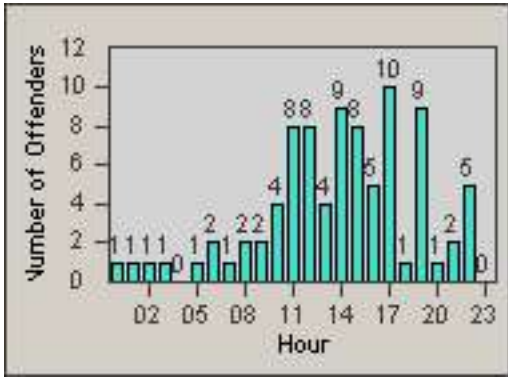

Redflex Redlight Offender Statistics

CONTRACT: Redding
 DATE FROM: 01-Jun-2017

LOCATION: RED-CYBE-03 Cypress Ave and Bechelli Lane
 DATE TO: 30-Jun-2017

LANE TOTAL

Redflex Redlight Offender Statistics

CONTRACT: Redding
 DATE FROM: 01-Jun-2017