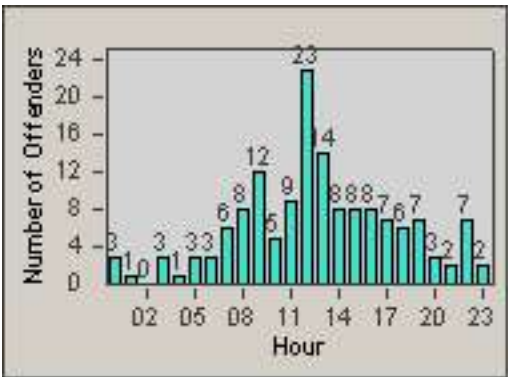

LANE 4

LANE 5

Redflex Redlight Offender Statistics

CONTRACT: Redding
 DATE FROM: 01-Jun-2017

LOCATION: RED-CYHI-01 Hilltop Dr and E Cypress Ave
 DATE TO: 30-Jun-2017

LANE TOTAL

Redflex Redlight Offender Statistics