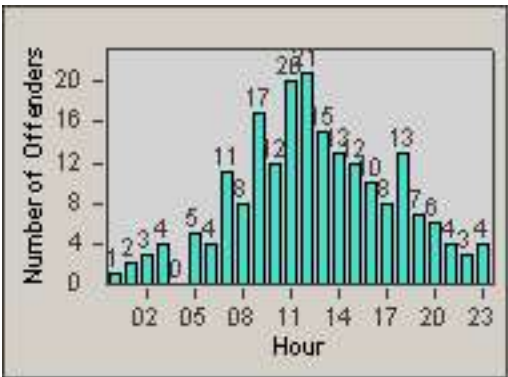

CONTRACT: Redding
 DATE FROM: 01-Jun-2017

LOCATION: RED-HICY-01 Hilltop Dr and E Cypress Ave
 DATE TO: 30-Jun-2017

LANE 1

LANE 2

LANE 3

Redflex Redlight Offender Statistics

CONTRACT: Redding LOCATION: RED-HICY-01 Hilltop Dr and E Cypress Ave
 DATE FROM: 01-Jun-2017 DATE TO: 30-Jun-2017