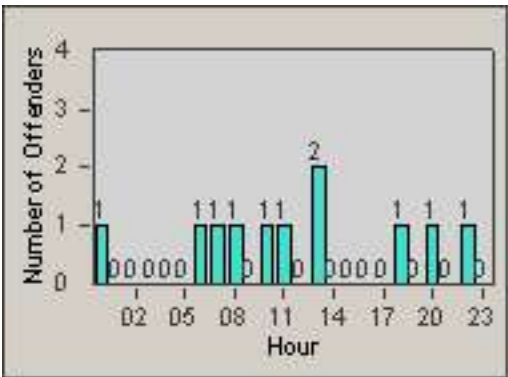

Redflex Redlight Offender Statistics

CONTRACT: Redding
DATE FROM: 01-Jun-2017

LOCATION: RED-CYBE-01 Cypress Ave and Bechelli Lane
DATE TO: 30-Jun-2017

LANE 4