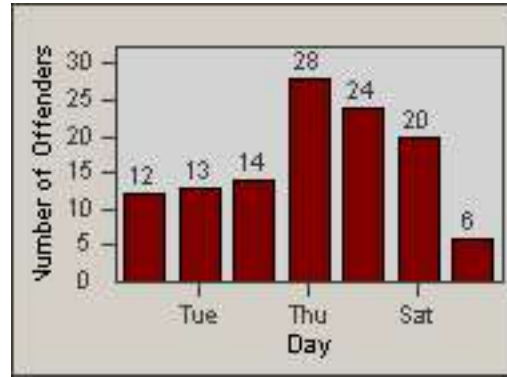

Redflex Redlight Offender Statistics

CONTRACT: Redding
DATE FROM: 01-Jun-2017

LOCATION: RED-CYBE-01 Cypress Ave and Bechelli Lane
DATE TO: 30-Jun-2017

LANE TOTAL