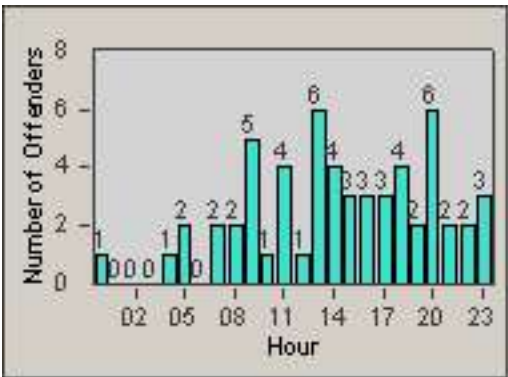

Redflex Redlight Offender Statistics

CONTRACT: Redding
DATE FROM: 01-Jun-2017

LOCATION: RED-CYBE-01 Cypress Ave and Bechelli Lane
DATE TO: 30-Jun-2017