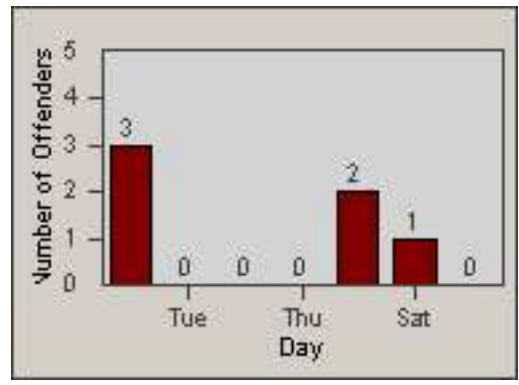

Redflex Redlight Offender Statistics

CONTRACT: Redding
DATE FROM: 01-Jun-2017

LOCATION: RED-CYBE-03 Cypress Ave and Bechelli Lane
DATE TO: 30-Jun-2017

LANE 1

LANE 2