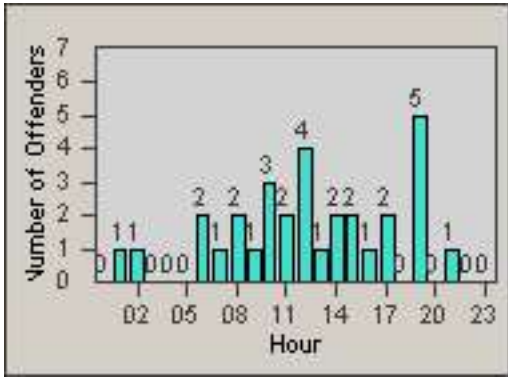

LANE 1

LANE 2

LANE 3

Redflex Redlight Offender Statistics

CONTRACT: Redding
 DATE FROM: 01-Jun-2017

LOCATION: RED-CYBE-03 Cypress Ave and Bechelli Lane
 DATE TO: 30-Jun-2017

LANE 4

LANE 5