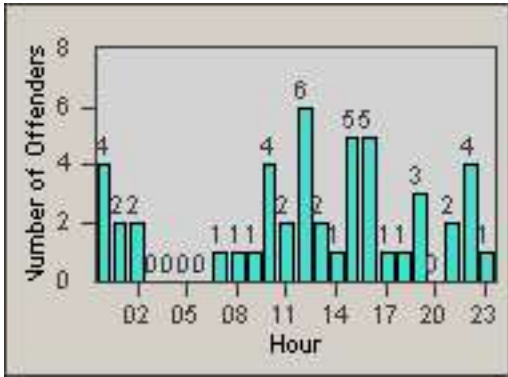

LANE 4

LANE 5

Redflex Redlight Offender Statistics

CONTRACT: Redding
 DATE FROM: 01-Jun-2017

LOCATION: RED-MALA-01 Lake Blvd and Market Street
 DATE TO: 30-Jun-2017

LANE TOTAL

Redflex Redlight Offender Statistics