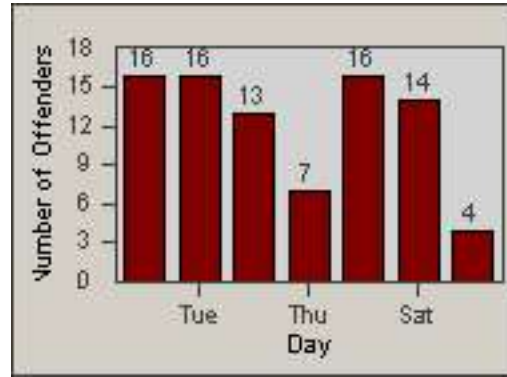

Redflex Redlight Offender Statistics

CONTRACT: Redding
 DATE FROM: 01-Jun-2017

LOCATION: RED-CYBE-03 Cypress Ave and Bechelli Lane
 DATE TO: 30-Jun-2017

LANE TOTAL

Redflex Redlight Offender Statistics

CONTRACT: Redding
 DATE FROM: 01-Jun-2017