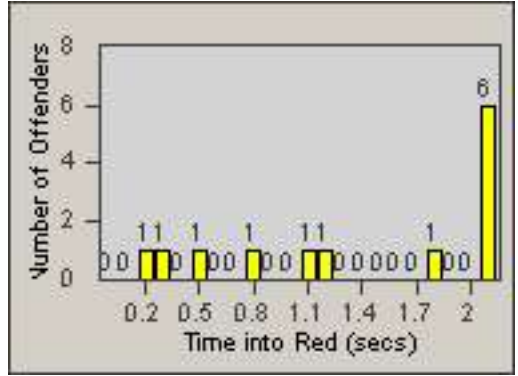

Redflex Redlight Offender Statistics

CONTRACT: Redding
DATE FROM: 01-Jun-2017

LOCATION: RED-HICY-01 Hilltop Dr and E Cypress Ave
DATE TO: 30-Jun-2017

LANE 1

LANE 2

LANE 3