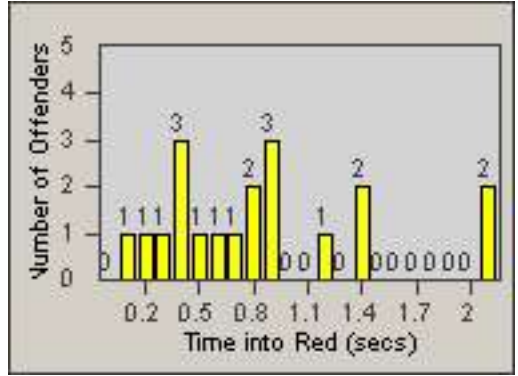

Redflex Redlight Offender Statistics

CONTRACT: Redding
DATE FROM: 01-Jun-2017

LOCATION: RED-CYBE-03 Cypress Ave and Bechelli Lane
DATE TO: 30-Jun-2017

LANE 1

LANE 2

LANE 3