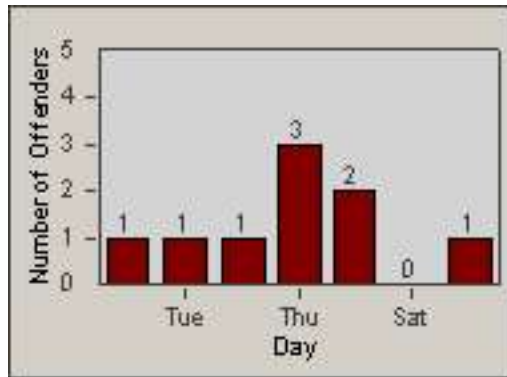

CONTRACT: Redding LOCATION: RED-PITE-01 Pine St and Tehama St
 DATE FROM: 01-Jun-2017 DATE TO: 30-Jun-2017

LANE 1

LANE 2

LANE 3

Redflex Redlight Offender Statistics

CONTRACT: Redding LOCATION: RED-PITE-01 Pine St and Tehama St
 DATE FROM: 01-Jun-2017 DATE TO: 30-Jun-2017