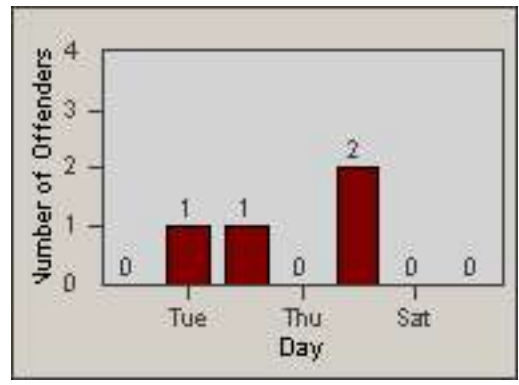

Redflex Redlight Offender Statistics

CONTRACT: Redding   LOCATION: RED-PITE-01 Pine St and Tehama St
DATE FROM: 01-Jun-2017   DATE TO: 30-Jun-2017

LANE 1

LANE 2