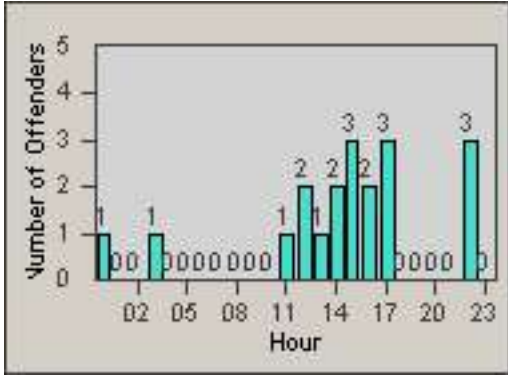

Redflex Redlight Offender Statistics

CONTRACT: Redding
DATE FROM: 01-Jun-2017

LOCATION: RED-CYBE-03 Cypress Ave and Bechelli Lane
DATE TO: 30-Jun-2017

LANE 1

LANE 2

LANE 3