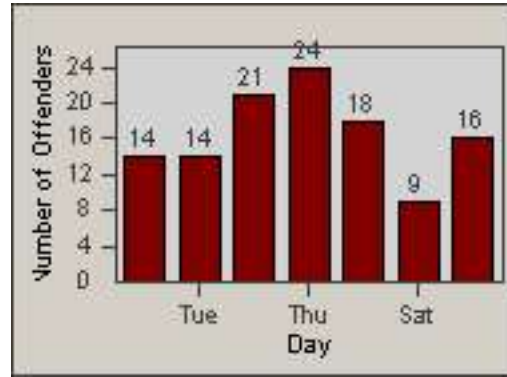

LANE 4

LANE 5

Redflex Redlight Offender Statistics

CONTRACT: Redding
 DATE FROM: 01-Jun-2017

LOCATION: RED-MASH-01 Shasta St. and Market St.
 DATE TO: 30-Jun-2017

LANE TOTAL

Redflex Redlight Offender Statistics