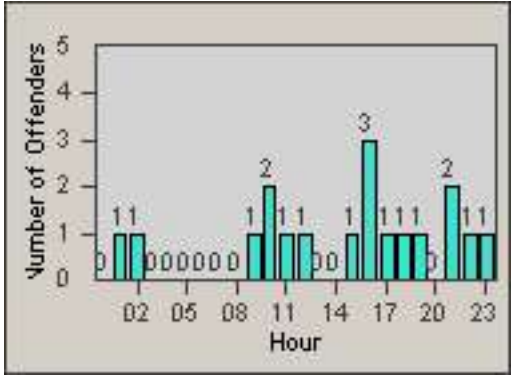

Redflex Redlight Offender Statistics

CONTRACT: Redding   LOCATION: RED-MALA-01 Lake Blvd and Market Street
DATE FROM: 01-Jun-2017   DATE TO: 30-Jun-2017

LANE 1

LANE 2

LANE 3