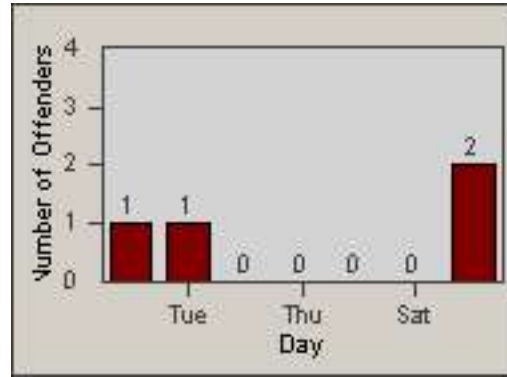

Redflex Redlight Offender Statistics

CONTRACT: Redding   LOCATION: RED-MALA-01 Lake Blvd and Market Street
DATE FROM: 01-Jun-2017   DATE TO: 30-Jun-2017

LANE 4

LANE 5