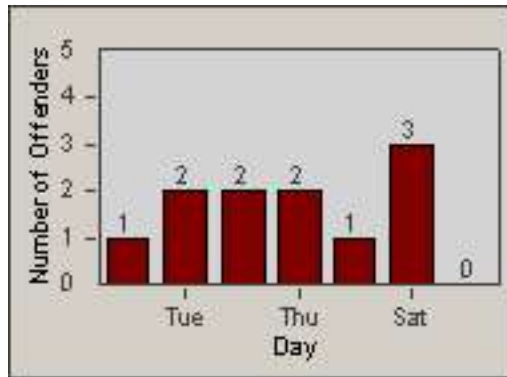

Redflex Redlight Offender Statistics

CONTRACT: Redding
DATE FROM: 01-Jun-2017

LOCATION: RED-CYBE-01 Cypress Ave and Bechelli Lane
DATE TO: 30-Jun-2017

LANE 4