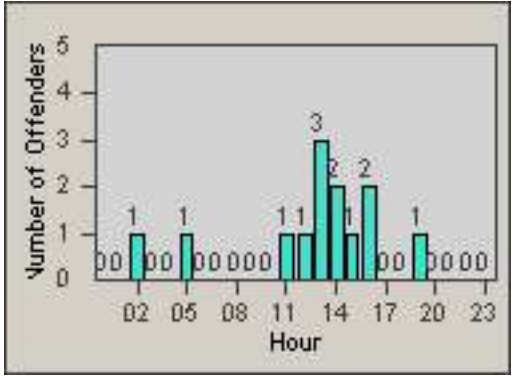

Redflex Redlight Offender Statistics

CONTRACT: Redding
DATE FROM: 01-Jun-2017

LOCATION: RED-HICY-01 Hilltop Dr and E Cypress Ave
DATE TO: 30-Jun-2017

LANE 1

LANE 2

LANE 3