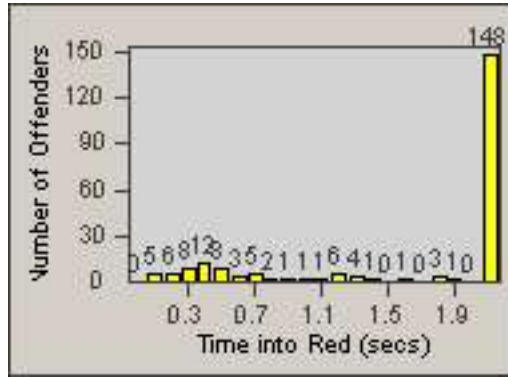

LANE 4

LANE 5

Redflex Redlight Offender Statistics

CONTRACT: Redding
 DATE FROM: 01-Jun-2017

LOCATION: RED-HICY-01 Hilltop Dr and E Cypress Ave
 DATE TO: 30-Jun-2017

LANE TOTAL

Redflex Redlight Offender Statistics