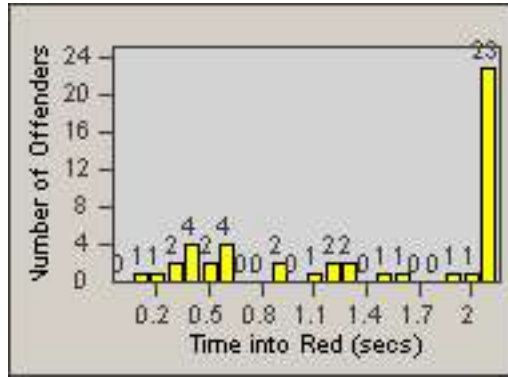

LANE 4

LANE 5

Redflex Redlight Offender Statistics

CONTRACT: Redding
 DATE FROM: 01-Jun-2017

LOCATION: RED-MALA-01 Lake Blvd and Market Street
 DATE TO: 30-Jun-2017

LANE TOTAL

Redflex Redlight Offender Statistics