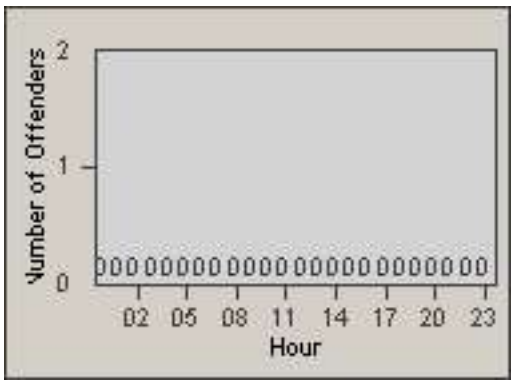

Redflex Redlight Offender Statistics

CONTRACT: Redding
DATE FROM: 01-Jun-2017

LOCATION: RED-HICY-01 Hilltop Dr and E Cypress Ave
DATE TO: 30-Jun-2017

LANE 1

LANE 2