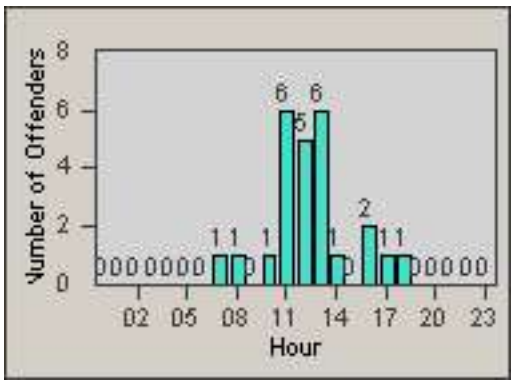

Redflex Redlight Offender Statistics

CONTRACT: Redding
DATE FROM: 01-Jun-2017

LOCATION: RED-CYHI-01 Hilltop Dr and E Cypress Ave
DATE TO: 30-Jun-2017

LANE 1

LANE 2