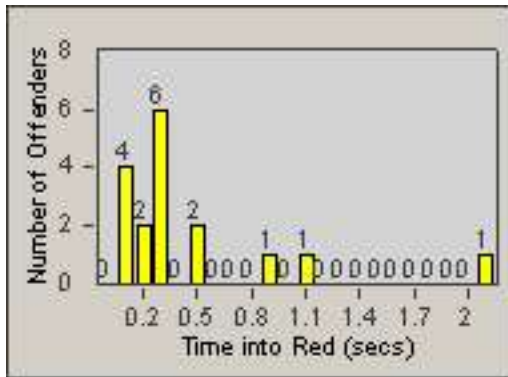

LOCATION: RED-CYHI-01 Hilltop Dr and E Cypress Ave
 DATE TO: 30-Jun-2017

LANE 1

LANE 2

LANE 3

Redflex Redlight Offender Statistics

CONTRACT: Redding
 DATE FROM: 01-Jun-2017

LOCATION: RED-CYHI-01 Hilltop Dr and E Cypress Ave
 DATE TO: 30-Jun-2017