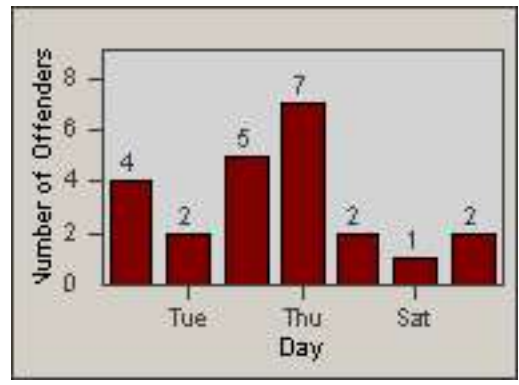

Redflex Redlight Offender Statistics

CONTRACT: Redding
DATE FROM: 01-Jun-2017

LOCATION: RED-MASH-01 Shasta St. and Market St.
DATE TO: 30-Jun-2017

LANE 1

LANE 2