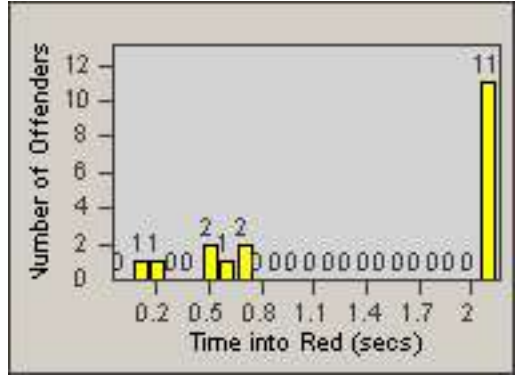

LANE 4

LANE 5

Redflex Redlight Offender Statistics

CONTRACT: Redding LOCATION: RED-PITE-01 Pine St and Tehama St
 DATE FROM: 01-Jun-2017 DATE TO: 30-Jun-2017

LANE TOTAL

Redflex Redlight Offender Statistics

CONTRACT: Redding
 DATE FROM: 01-Jun-2017

LOCATION: RED-SHMA-01 Shasta St. and Market St.
 DATE TO: 30-Jun-2017

LANE 1

LANE 2

LANE 3

Redflex Redlight Offender Statistics

CONTRACT: Redding LOCATION: RED-SHMA-01 Shasta St. and Market St.
 DATE FROM: 01-Jun-2017 DATE TO: 30-Jun-2017