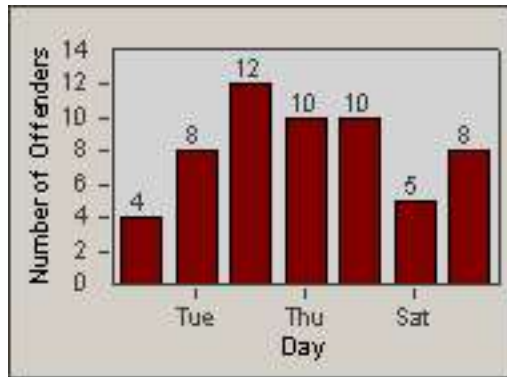

CONTRACT: Redding
 DATE FROM: 01-Jun-2017

LOCATION: RED-MASH-01 Shasta St. and Market St.
 DATE TO: 30-Jun-2017

LANE 1

LANE 2

LANE 3

Redflex Redlight Offender Statistics

CONTRACT: Redding LOCATION: RED-MASH-01 Shasta St. and Market St.
 DATE FROM: 01-Jun-2017 DATE TO: 30-Jun-2017