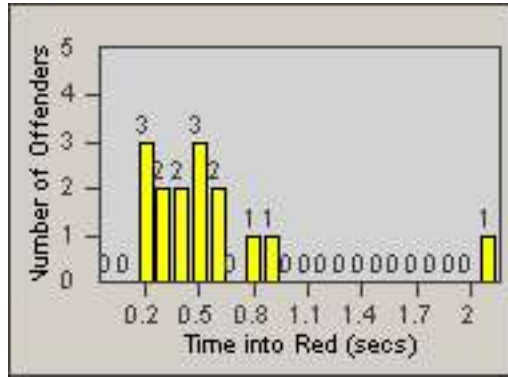

Redflex Redlight Offender Statistics

CONTRACT: Redding
DATE FROM: 01-Jun-2017

LOCATION: RED-CYBE-01 Cypress Ave and Bechelli Lane
DATE TO: 30-Jun-2017

LANE 4

LANE 5