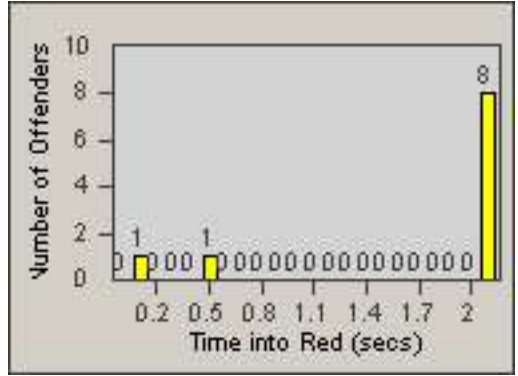

Redflex Redlight Offender Statistics

CONTRACT: Redding   LOCATION: RED-PITE-01 Pine St and Tehama St
DATE FROM: 01-Jun-2017   DATE TO: 30-Jun-2017

LANE 1

LANE 2

LANE 3