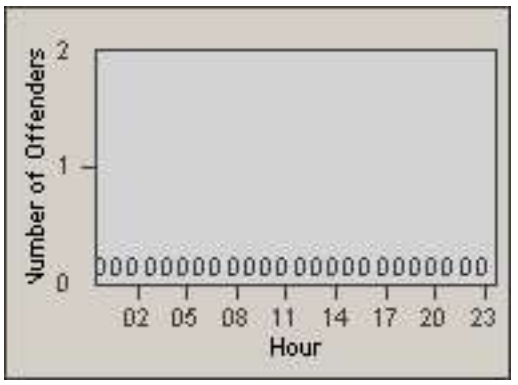

Redflex Redlight Offender Statistics

CONTRACT: Redding
 DATE FROM: 01-Jun-2017

LOCATION: RED-CYBE-01 Cypress Ave and Bechelli Lane
 DATE TO: 30-Jun-2017

LANE 1

LANE 2

LANE 3

Redflex Redlight Offender Statistics