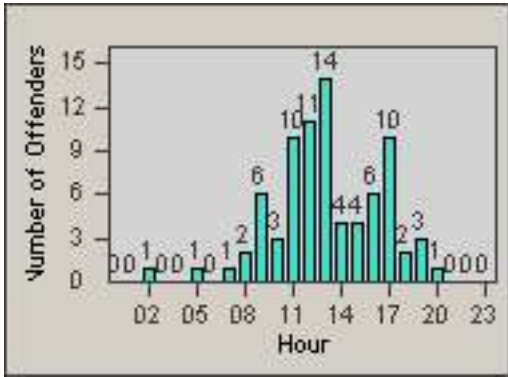

Redflex Redlight Offender Statistics

CONTRACT: Redding   LOCATION: RED-PITE-01 Pine St and Tehama St
DATE FROM: 01-Jun-2017   DATE TO: 30-Jun-2017

LANE 4

LANE 5