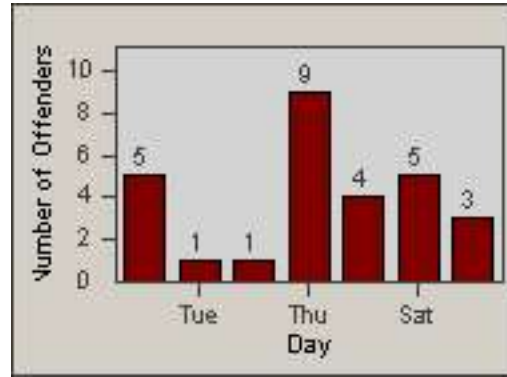

Redflex Redlight Offender Statistics

CONTRACT: Redding
DATE FROM: 01-Jun-2017

LOCATION: RED-CYHI-01 Hilltop Dr and E Cypress Ave
DATE TO: 30-Jun-2017

LANE 4

LANE 5