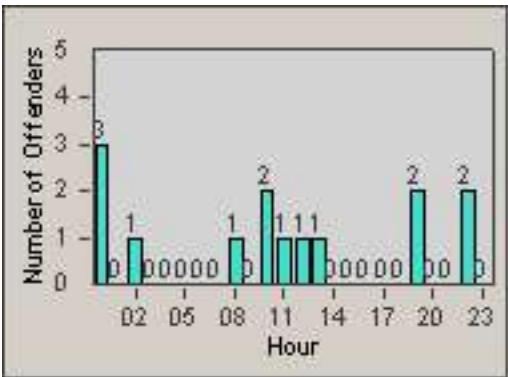

CONTRACT: Redding LOCATION: RED-MALA-01 Lake Blvd and Market Street
 DATE FROM: 01-Jun-2017 DATE TO: 30-Jun-2017

LANE 1

LANE 2

LANE 3

Redflex Redlight Offender Statistics

CONTRACT: Redding LOCATION: RED-MALA-01 Lake Blvd and Market Street
 DATE FROM: 01-Jun-2017 DATE TO: 30-Jun-2017