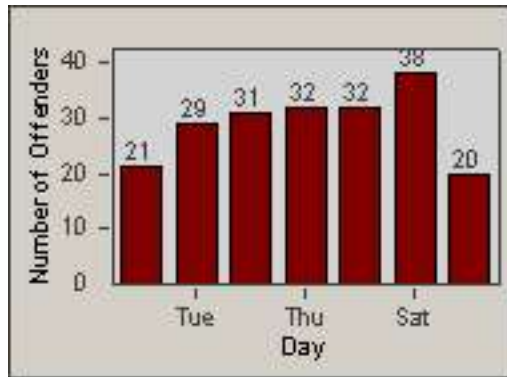

CONTRACT: Redding
 DATE FROM: 01-Jun-2017

LOCATION: RED-HICY-01 Hilltop Dr and E Cypress Ave
 DATE TO: 30-Jun-2017

LANE 1

LANE 2

LANE 3

Redflex Redlight Offender Statistics

CONTRACT: Redding LOCATION: RED-HICY-01 Hilltop Dr and E Cypress Ave
 DATE FROM: 01-Jun-2017 DATE TO: 30-Jun-2017