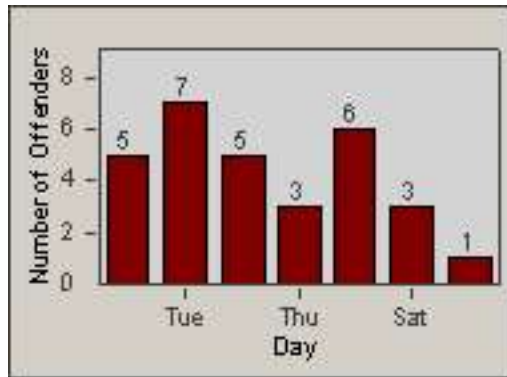

LANE 1

LANE 2

LANE 3

Redflex Redlight Offender Statistics

CONTRACT: Redding
 DATE FROM: 01-Jun-2017

LOCATION: RED-CYBE-03 Cypress Ave and Bechelli Lane
 DATE TO: 30-Jun-2017

LANE 4

LANE 5