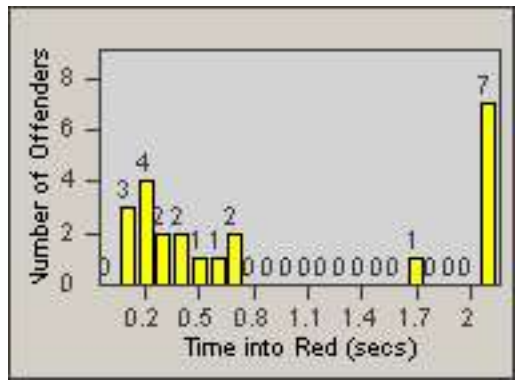

Redflex Redlight Offender Statistics

CONTRACT: Redding
DATE FROM: 01-Jun-2017

LOCATION: RED-MASH-01 Shasta St. and Market St.
DATE TO: 30-Jun-2017

LANE 1

LANE 2