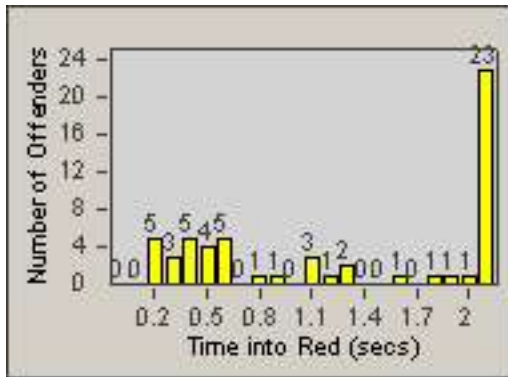

Redflex Redlight Offender Statistics

CONTRACT: Redding
DATE FROM: 01-Jun-2017

LOCATION: RED-CYBE-01 Cypress Ave and Bechelli Lane
DATE TO: 30-Jun-2017