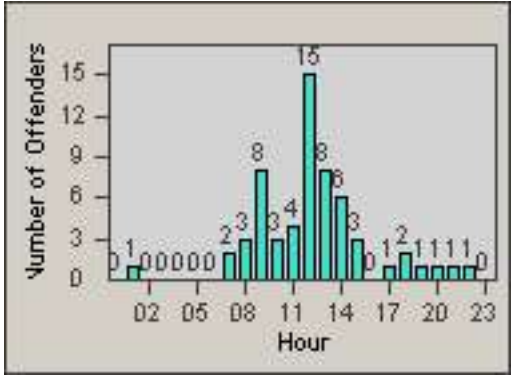

Redflex Redlight Offender Statistics

CONTRACT: Redding
DATE FROM: 01-Jun-2017

LOCATION: RED-CYHI-01 Hilltop Dr and E Cypress Ave
DATE TO: 30-Jun-2017

LANE 1

LANE 2

LANE 3