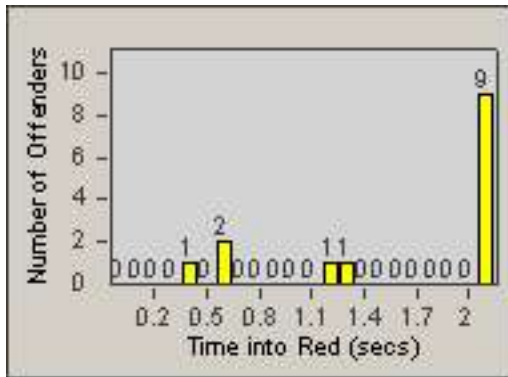

CONTRACT: Redding LOCATION: RED-MALA-01 Lake Blvd and Market Street
 DATE FROM: 01-Jun-2017 DATE TO: 30-Jun-2017

LANE 1

LANE 2

LANE 3

Redflex Redlight Offender Statistics

CONTRACT: Redding LOCATION: RED-MALA-01 Lake Blvd and Market Street
 DATE FROM: 01-Jun-2017 DATE TO: 30-Jun-2017