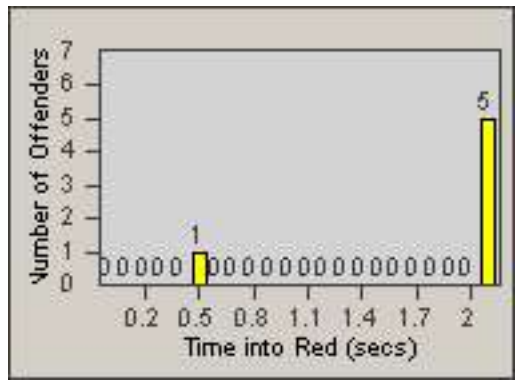

Redflex Redlight Offender Statistics

CONTRACT: Redding
DATE FROM: 01-Jun-2017

LOCATION: RED-CYBE-03 Cypress Ave and Bechelli Lane
DATE TO: 30-Jun-2017

LANE 1

LANE 2