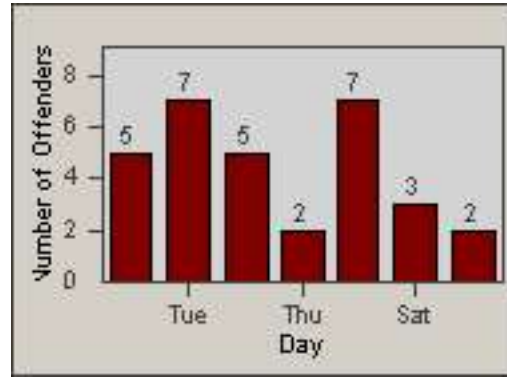

LANE 1

LANE 2

LANE 3

Redflex Redlight Offender Statistics

CONTRACT: Redding
 DATE FROM: 01-Jun-2017

LOCATION: RED-CYBE-03 Cypress Ave and Bechelli Lane
 DATE TO: 30-Jun-2017

LANE 4

LANE 5