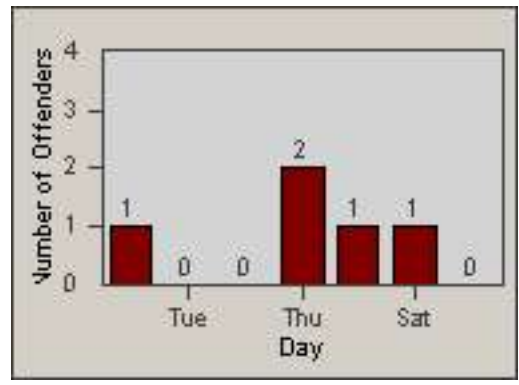

CONTRACT: Redding
 DATE FROM: 01-Jun-2017

LOCATION: RED-SHMA-01 Shasta St. and Market St.
 DATE TO: 30-Jun-2017

LANE 1

LANE 2

LANE 3

Redflex Redlight Offender Statistics

CONTRACT: Redding LOCATION: RED-SHMA-01 Shasta St. and Market St.
 DATE FROM: 01-Jun-2017 DATE TO: 30-Jun-2017