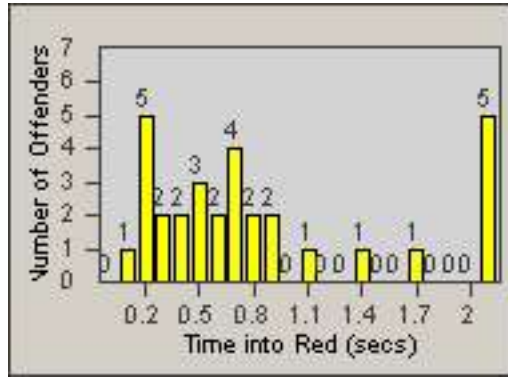

LANE 1

LANE 2

LANE 3

Redflex Redlight Offender Statistics

CONTRACT: Redding
 DATE FROM: 01-Jun-2017

LOCATION: RED-CYBE-03 Cypress Ave and Bechelli Lane
 DATE TO: 30-Jun-2017

LANE 4

LANE 5