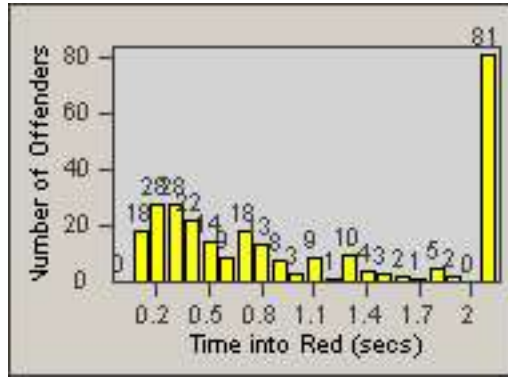

LANE 4

LANE 5

Redflex Redlight Offender Statistics

CONTRACT: Redding
 DATE FROM: 01-Jun-2017

LOCATION: RED-CYHI-01 Hilltop Dr and E Cypress Ave
 DATE TO: 30-Jun-2017

LANE TOTAL

Redflex Redlight Offender Statistics