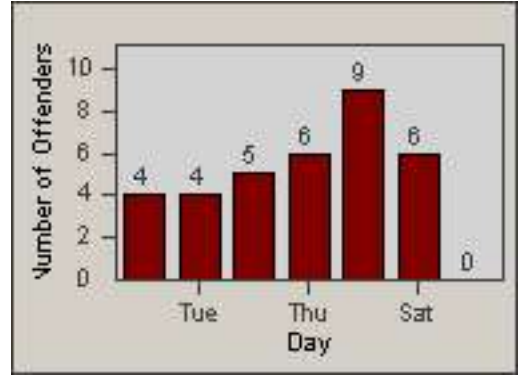

Redflex Redlight Offender Statistics

CONTRACT: Redding
 DATE FROM: 01-Jun-2017

LOCATION: RED-CYBE-01 Cypress Ave and Bechelli Lane
 DATE TO: 30-Jun-2017

LANE 1

LANE 2

LANE 3

Redflex Redlight Offender Statistics