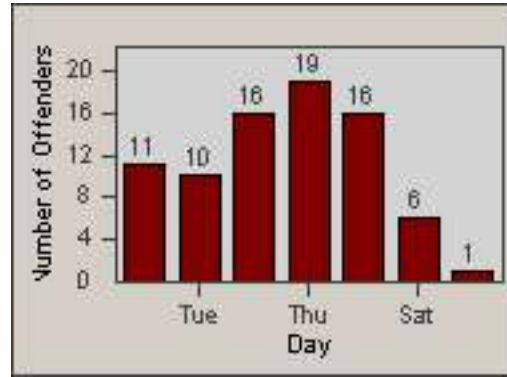

Redflex Redlight Offender Statistics

CONTRACT: Redding   LOCATION: RED-PITE-01 Pine St and Tehama St
DATE FROM: 01-Jun-2017   DATE TO: 30-Jun-2017

LANE 4

LANE 5