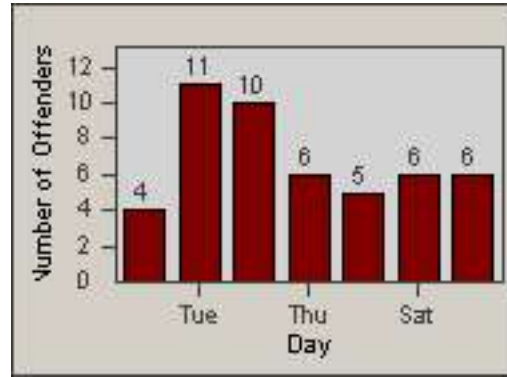

LANE 4

LANE 5

Redflex Redlight Offender Statistics

CONTRACT: Redding
 DATE FROM: 01-Jun-2017

LOCATION: RED-MALA-01 Lake Blvd and Market Street
 DATE TO: 30-Jun-2017

LANE TOTAL

Redflex Redlight Offender Statistics