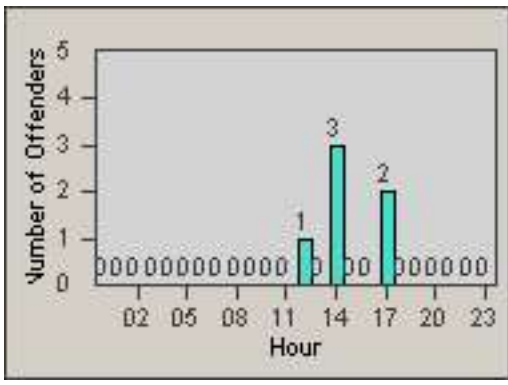

Redflex Redlight Offender Statistics

CONTRACT: Redding
DATE FROM: 01-Jun-2017

LOCATION: RED-CYBE-03 Cypress Ave and Bechelli Lane
DATE TO: 30-Jun-2017

LANE 1

LANE 2