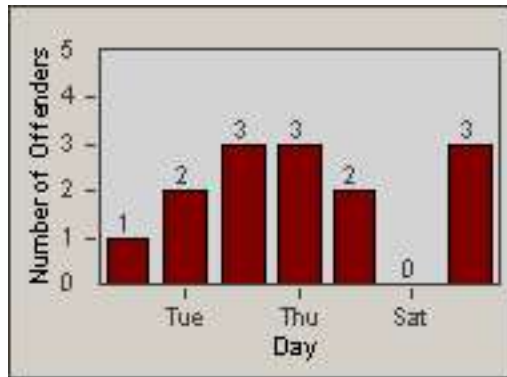

CONTRACT: Redding LOCATION: RED-MALA-01 Lake Blvd and Market Street
 DATE FROM: 01-Jun-2017 DATE TO: 30-Jun-2017

LANE 1

LANE 2

LANE 3

Redflex Redlight Offender Statistics

CONTRACT: Redding LOCATION: RED-MALA-01 Lake Blvd and Market Street
 DATE FROM: 01-Jun-2017 DATE TO: 30-Jun-2017