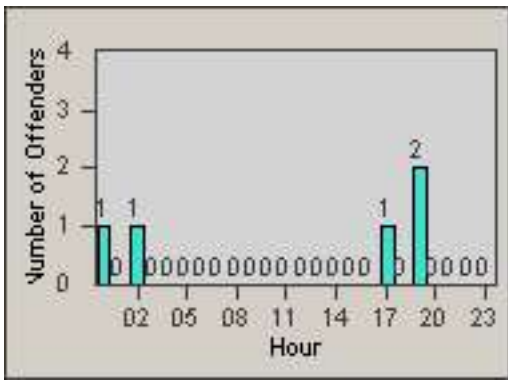

Redflex Redlight Offender Statistics

CONTRACT: Redding
DATE FROM: 01-Jun-2017

LOCATION: RED-SHMA-01 Shasta St. and Market St.
DATE TO: 30-Jun-2017

LANE 1

LANE 2