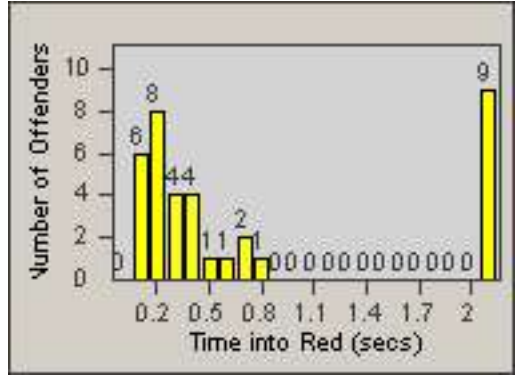

Redflex Redlight Offender Statistics

CONTRACT: Redding
DATE FROM: 01-Jun-2017

LOCATION: RED-MASH-01 Shasta St. and Market St.
DATE TO: 30-Jun-2017

LANE 1

LANE 2

LANE 3