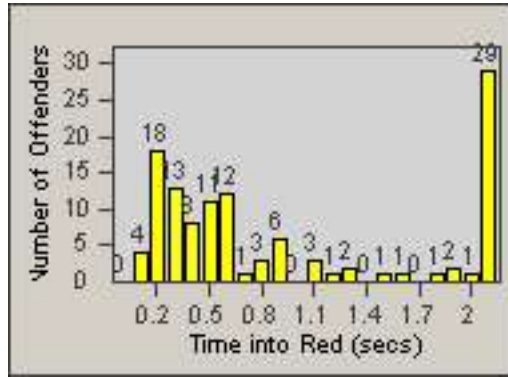

Redflex Redlight Offender Statistics

CONTRACT: Redding
DATE FROM: 01-Jun-2017

LOCATION: RED-CYBE-01 Cypress Ave and Bechelli Lane
DATE TO: 30-Jun-2017

LANE TOTAL