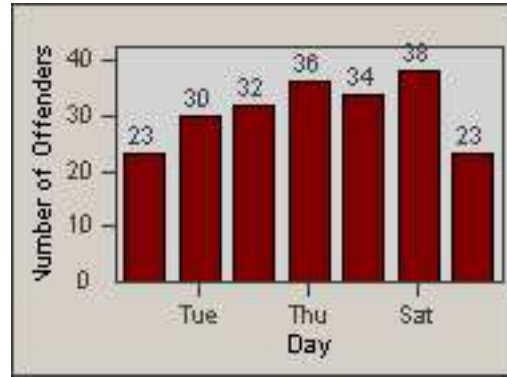

LANE 4

LANE 5

Redflex Redlight Offender Statistics

CONTRACT: Redding
 DATE FROM: 01-Jun-2017

LOCATION: RED-HICY-01 Hilltop Dr and E Cypress Ave
 DATE TO: 30-Jun-2017

LANE TOTAL

Redflex Redlight Offender Statistics