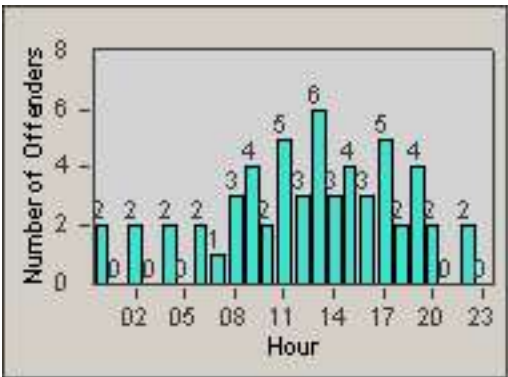

CONTRACT: Redding
 DATE FROM: 01-Jun-2017

LOCATION: RED-MASH-01 Shasta St. and Market St.
 DATE TO: 30-Jun-2017

LANE 1

LANE 2

LANE 3

Redflex Redlight Offender Statistics

CONTRACT: Redding LOCATION: RED-MASH-01 Shasta St. and Market St.
 DATE FROM: 01-Jun-2017 DATE TO: 30-Jun-2017

LANE 4

LANE 5

Redflex Redlight Offender Statistics

CONTRACT: Redding
 DATE FROM: 01-Jun-2017

LOCATION: RED-MASH-01 Shasta St. and Market St.
 DATE TO: 30-Jun-2017

LANE TOTAL

Redflex Redlight Offender Statistics