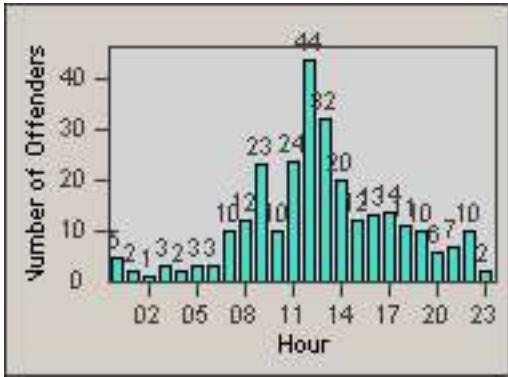

LANE 4

LANE 5

Redflex Redlight Offender Statistics

CONTRACT: Redding
 DATE FROM: 01-Jun-2017

LOCATION: RED-CYHI-01 Hilltop Dr and E Cypress Ave
 DATE TO: 30-Jun-2017

LANE TOTAL

Redflex Redlight Offender Statistics