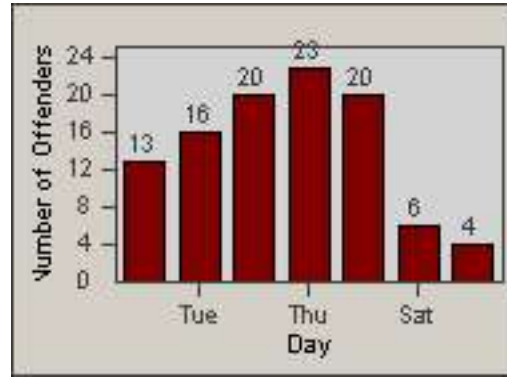

Redflex Redlight Offender Statistics

CONTRACT: Redding   LOCATION: RED-PITE-01 Pine St and Tehama St
DATE FROM: 01-Jun-2017   DATE TO: 30-Jun-2017

LANE TOTAL