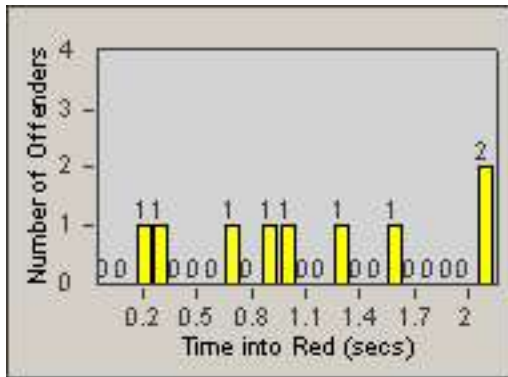

CONTRACT: Redding LOCATION: RED-PITE-01 Pine St and Tehama St
 DATE FROM: 01-Jun-2017 DATE TO: 30-Jun-2017

LANE 1

LANE 2

LANE 3

Redflex Redlight Offender Statistics

CONTRACT: Redding LOCATION: RED-PITE-01 Pine St and Tehama St
 DATE FROM: 01-Jun-2017 DATE TO: 30-Jun-2017