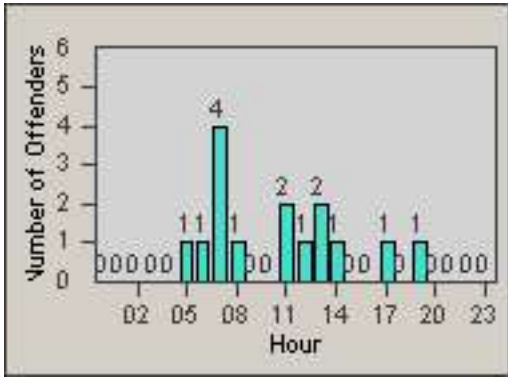

Redflex Redlight Offender Statistics

CONTRACT: Redding
DATE FROM: 01-Jun-2017

LOCATION: RED-CYBE-01 Cypress Ave and Bechelli Lane
DATE TO: 30-Jun-2017

LANE 4

LANE 5