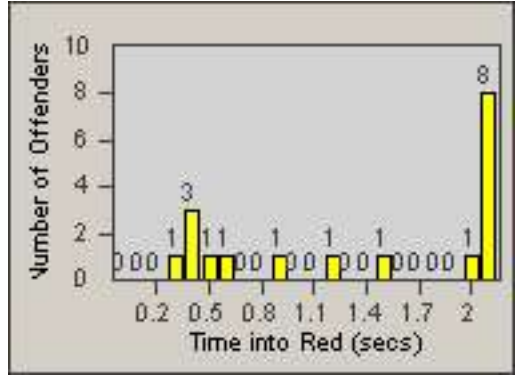

Redflex Redlight Offender Statistics

CONTRACT: Redding   LOCATION: RED-MALA-01 Lake Blvd and Market Street
DATE FROM: 01-Jun-2017   DATE TO: 30-Jun-2017

LANE 1

LANE 2

LANE 3