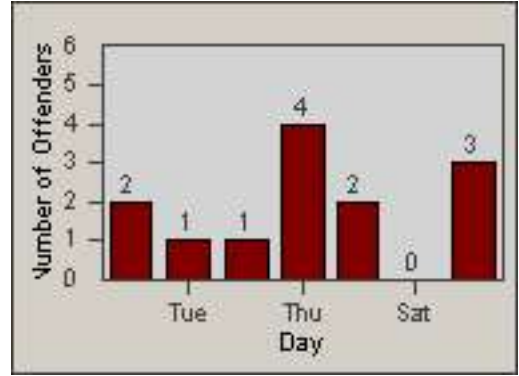

Redflex Redlight Offender Statistics

CONTRACT: Redding
DATE FROM: 01-Jun-2017

LOCATION: RED-HICY-01 Hilltop Dr and E Cypress Ave
DATE TO: 30-Jun-2017

LANE 1

LANE 2

LANE 3