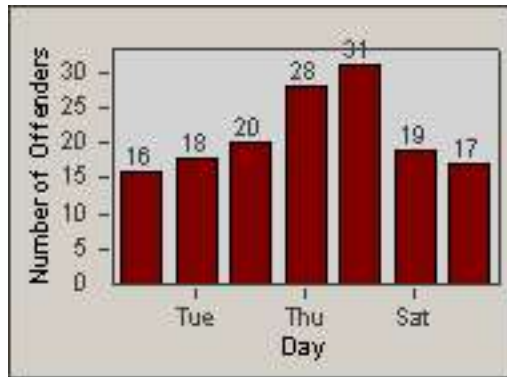

LANE 4

LANE 5

Redflex Redlight Offender Statistics

CONTRACT: Redding
 DATE FROM: 01-Jun-2017

LOCATION: RED-CYHI-01 Hilltop Dr and E Cypress Ave
 DATE TO: 30-Jun-2017

LANE TOTAL

Redflex Redlight Offender Statistics