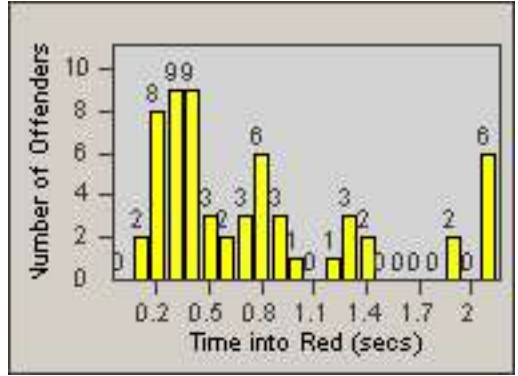

Redflex Redlight Offender Statistics

CONTRACT: Redding
DATE FROM: 01-Jun-2017

LOCATION: RED-CYHI-01 Hilltop Dr and E Cypress Ave
DATE TO: 30-Jun-2017

LANE 1

LANE 2

LANE 3