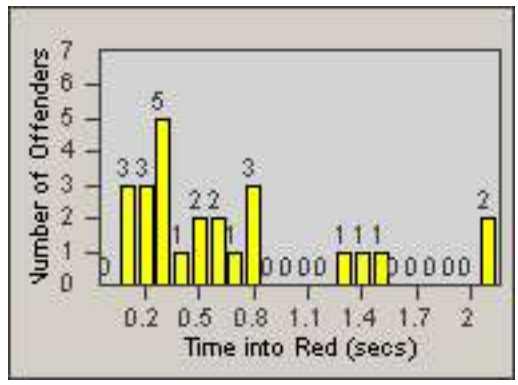

Redflex Redlight Offender Statistics

CONTRACT: Redding
DATE FROM: 01-Jun-2017

LOCATION: RED-CYHI-01 Hilltop Dr and E Cypress Ave
DATE TO: 30-Jun-2017

LANE 1

LANE 2