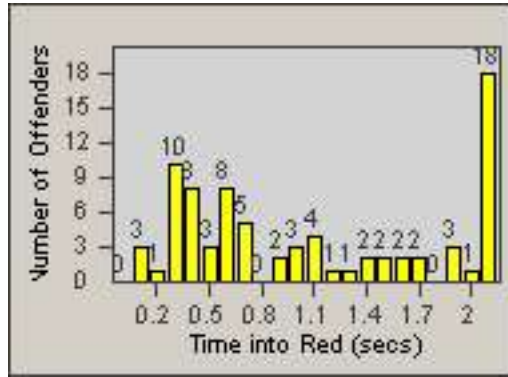

Redflex Redlight Offender Statistics

CONTRACT: Redding   LOCATION: RED-PITE-01 Pine St and Tehama St
DATE FROM: 01-Jun-2017   DATE TO: 30-Jun-2017

LANE 4

LANE 5