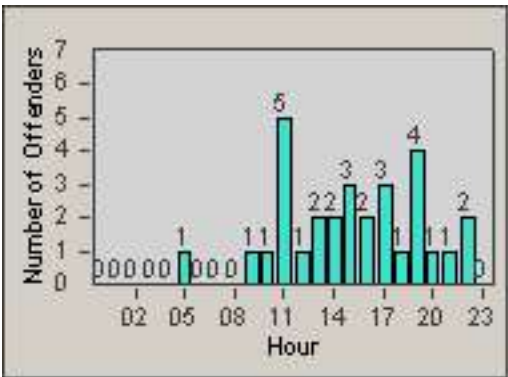

LANE 1

LANE 2

LANE 3

Redflex Redlight Offender Statistics

CONTRACT: Redding
 DATE FROM: 01-Jun-2017

LOCATION: RED-CYBE-03 Cypress Ave and Bechelli Lane
 DATE TO: 30-Jun-2017

LANE 4

LANE 5