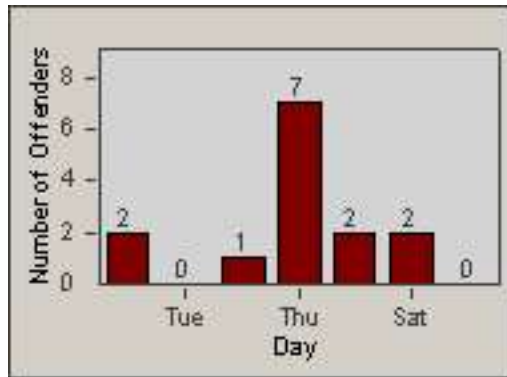

CONTRACT: Redding
 DATE FROM: 01-Jun-2017

LOCATION: RED-SHMA-01 Shasta St. and Market St.
 DATE TO: 30-Jun-2017

LANE 1

LANE 2

LANE 3

Redflex Redlight Offender Statistics

CONTRACT: Redding LOCATION: RED-SHMA-01 Shasta St. and Market St.
 DATE FROM: 01-Jun-2017 DATE TO: 30-Jun-2017