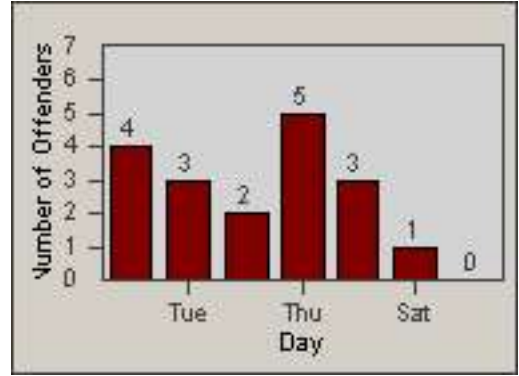

CONTRACT: Redding
 DATE FROM: 01-Jun-2017

LOCATION: RED-SHMA-01 Shasta St. and Market St.
 DATE TO: 30-Jun-2017

LANE 1

LANE 2

LANE 3

Redflex Redlight Offender Statistics

CONTRACT: Redding LOCATION: RED-SHMA-01 Shasta St. and Market St.
 DATE FROM: 01-Jun-2017 DATE TO: 30-Jun-2017