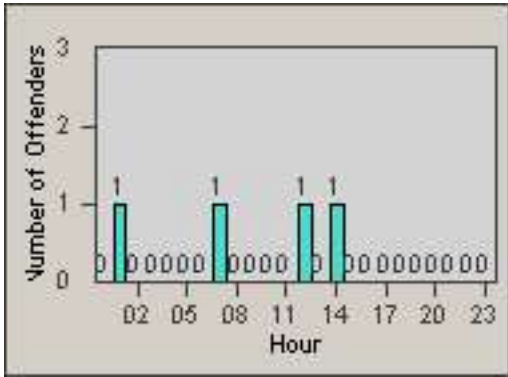

Redflex Redlight Offender Statistics

CONTRACT: Redding   LOCATION: RED-MALA-01 Lake Blvd and Market Street
DATE FROM: 01-Jun-2017   DATE TO: 30-Jun-2017

LANE 4

LANE 5