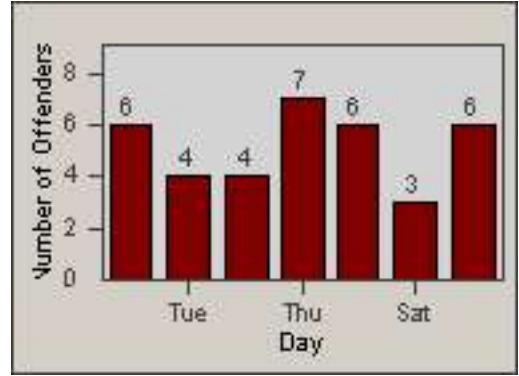

Redflex Redlight Offender Statistics

CONTRACT: Redding
DATE FROM: 01-Jun-2017

LOCATION: RED-MASH-01 Shasta St. and Market St.
DATE TO: 30-Jun-2017

LANE 1

LANE 2

LANE 3