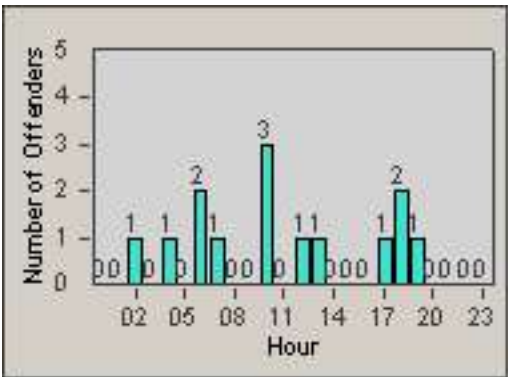

CONTRACT: Redding
 DATE FROM: 01-Jun-2017

LOCATION: RED-SHMA-01 Shasta St. and Market St.
 DATE TO: 30-Jun-2017

LANE 1

LANE 2

LANE 3

Redflex Redlight Offender Statistics

CONTRACT: Redding LOCATION: RED-SHMA-01 Shasta St. and Market St.
 DATE FROM: 01-Jun-2017 DATE TO: 30-Jun-2017