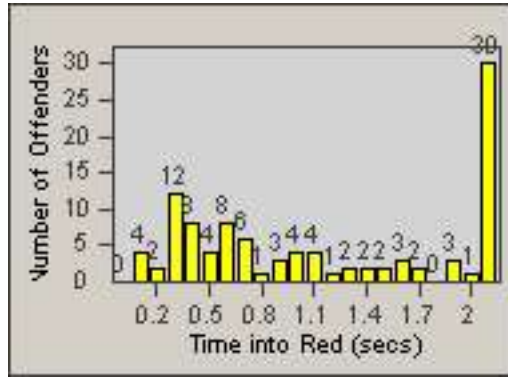

LANE 4

LANE 5

Redflex Redlight Offender Statistics

CONTRACT: Redding LOCATION: RED-PITE-01 Pine St and Tehama St
 DATE FROM: 01-Jun-2017 DATE TO: 30-Jun-2017

LANE TOTAL

Redflex Redlight Offender Statistics

CONTRACT: Redding
 DATE FROM: 01-Jun-2017

LOCATION: RED-SHMA-01 Shasta St. and Market St.
 DATE TO: 30-Jun-2017

LANE 1

LANE 2

LANE 3

Redflex Redlight Offender Statistics

CONTRACT: Redding LOCATION: RED-SHMA-01 Shasta St. and Market St.
 DATE FROM: 01-Jun-2017 DATE TO: 30-Jun-2017