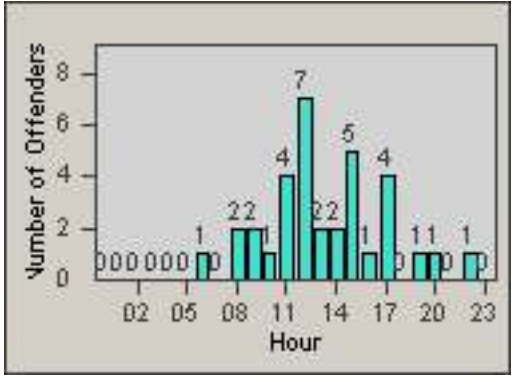

Redflex Redlight Offender Statistics

CONTRACT: Redding
 DATE FROM: 01-Jun-2017

LOCATION: RED-CYBE-01 Cypress Ave and Bechelli Lane
 DATE TO: 30-Jun-2017

LANE 1

LANE 2

LANE 3

Redflex Redlight Offender Statistics