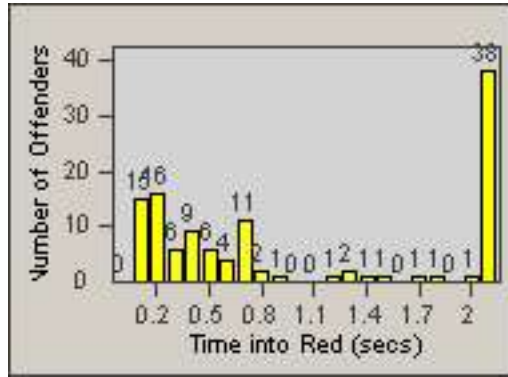

LANE 4

LANE 5

Redflex Redlight Offender Statistics

CONTRACT: Redding
 DATE FROM: 01-Jun-2017

LOCATION: RED-MASH-01 Shasta St. and Market St.
 DATE TO: 30-Jun-2017

LANE TOTAL

Redflex Redlight Offender Statistics