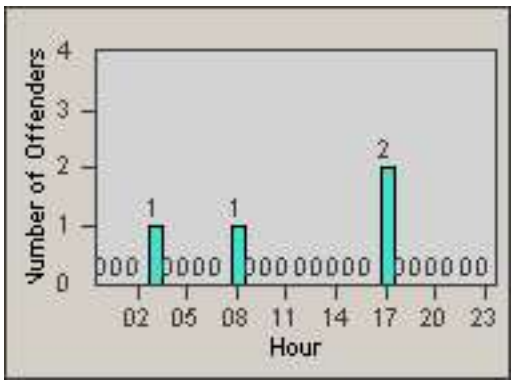

Redflex Redlight Offender Statistics

CONTRACT: Redding   LOCATION: RED-PITE-01 Pine St and Tehama St
DATE FROM: 01-Jun-2017   DATE TO: 30-Jun-2017

LANE 1

LANE 2