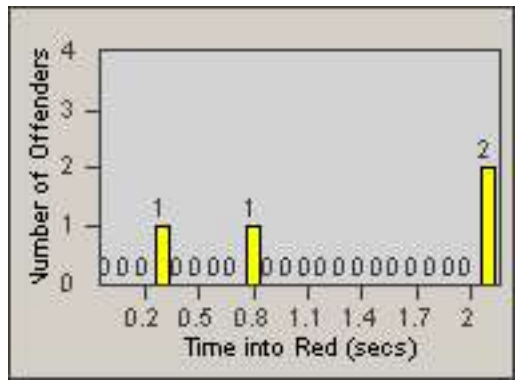

Redflex Redlight Offender Statistics

CONTRACT: Redding   LOCATION: RED-PITE-01 Pine St and Tehama St
DATE FROM: 01-Jun-2017   DATE TO: 30-Jun-2017

LANE 1

LANE 2