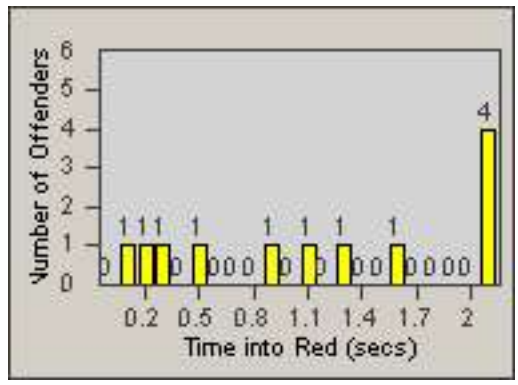

Redflex Redlight Offender Statistics

CONTRACT: Redding   LOCATION: RED-MALA-01 Lake Blvd and Market Street
DATE FROM: 01-Jun-2017   DATE TO: 30-Jun-2017

LANE 1

LANE 2