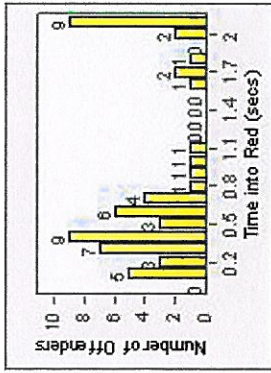

Redflex Redlight Offender Statistics

CONTRACT: Redwood City   **LOCATION:** REC-WHVE-01 Whipple Ave and Veterans Blvd
DATE FROM: 1/Jul/2010   **DATE TO:** 31/Jul/2010