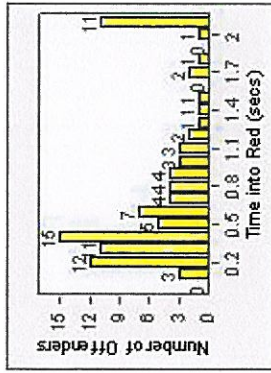

# Redflex Redlight Offender Statistics

**CONTRACT:** Redwood City    **LOCATION:** REC-WHVE-01 Whipple Ave and Veterans Blvd  
**DATE FROM:** 1/Jul/2008    **DATE TO:** 31/Jul/2008

LANE 4

LANE 5