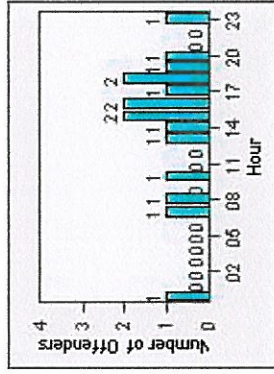

Redflex Redlight Offender Statistics

CONTRACT: Redwood City   **LOCATION:** REC-WHVE-01 Whipple Ave and Veterans Blvd
DATE FROM: 1/Jul/2008   **DATE TO:** 31/Jul/2008

LANE 1

LANE 2

LANE 3