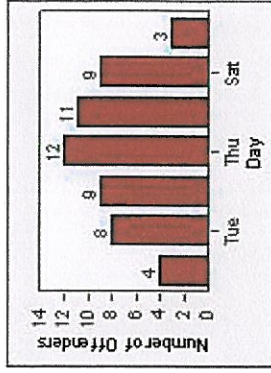

Redflex Redlight Offender Statistics

CONTRACT: Redwood City   **LOCATION:** REC-WHVE-01 Whipple Ave and Veterans Blvd
DATE FROM: 1/Jul/2010   **DATE TO:** 31/Jul/2010