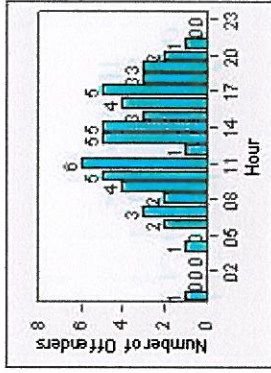

Redflex Redlight Offender Statistics

CONTRACT: Redwood City   **LOCATION:** REC-WHVE-01 Whipple Ave and Veterans Blvd
DATE FROM: 1/Jul/2010   **DATE TO:** 31/Jul/2010