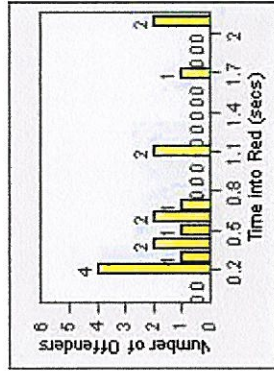

Redflex Redlight Offender Statistics

CONTRACT: Redwood City   **LOCATION:** REC-WHVE-01 Whipple Ave and Veterans Blvd
DATE FROM: 1/Jul/2008   **DATE TO:** 31/Jul/2008

LANE 1

LANE 2

LANE 3