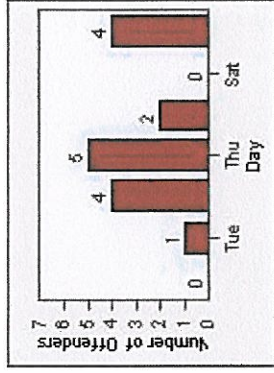

Redflex Redlight Offender Statistics

CONTRACT: Redwood City   **LOCATION:** REC-WHVE-01 Whipple Ave and Veterans Blvd
DATE FROM: 1/Jul/2008   **DATE TO:** 31/Jul/2008

LANE 1

LANE 2

LANE 3