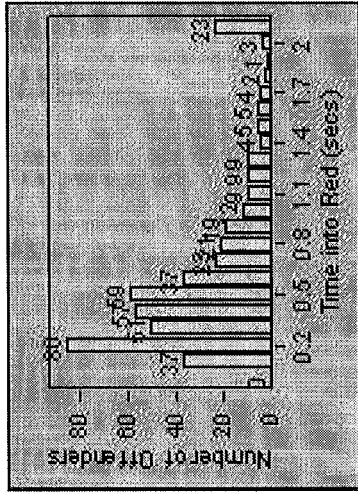

Redflex Redlight Offender Statistics

CONTRACT: San Leandro **LOCATION:** SLE-MATE-01 Marina Blvd
DATE FROM: 01-Jul-2016 **DATE TO:** 01-Jul-2017

LANE 1

LANE 2

LANE 3

Redflex Redlight Offender Statistics

CONTRACT: San Leandro **LOCATION:** SLE-MATE-01 Marina Blvd
DATE FROM: 01-Jul-2016 **DATE TO:** 01-Jul-2017

LANE 4

LANE 5

Redflex Redlight Offender Statistics

CONTRACT: San Leandro **LOCATION:** SLE-MATE-01 Marina Blvd
DATE FROM: 01-Jul-2016 **DATE TO:** 01-Jul-2017

LANE TOTAL

Redflex Redlight Offender Statistics