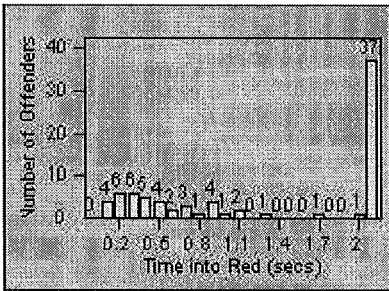

LOCATION: SLE-LEWA-01 Lewelling Blvd

DATE FROM: 01-Jul-2016

DATE TO: 01-Jul-2017

LANE 4

LANE 5

LANE TOTAL

Redflex Redlight Offender Statistics

CONTRACT: San Leandro LOCATION: SLE-LEWA-01 Lewelling Blvd
DATE FROM: 01-Jul-2016 DATE TO: 01-Jul-2017

Redflex Redlight Offender Statistics

CONTRACT: San Leandro

LOCATION: SLE-HAWA-01 Floresta Blvd/Halcyon Dr

DATE FROM: 01-Jul-2016

DATE TO: 01-Jul-2017

LANE 1

LANE 2

LANE 3

Redflex Redlight Offender Statistics

CONTRACT: San Leandro
 DATE FROM: 01-Jul-2016

LOCATION: SLE-HAWA-01 Floresta Blvd/Halcyon Dr
 DATE TO: 01-Jul-2017

LANE 4

LANE 5

LANE TOTAL

Redflex Redlight Offender Statistics