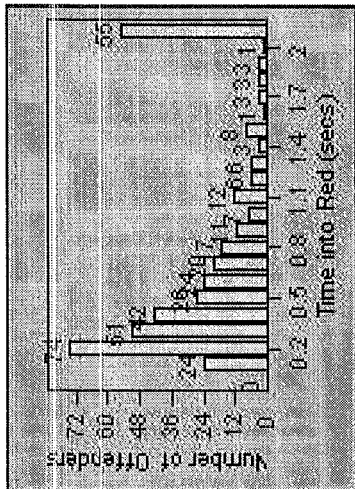

Redflex Redlight Offender Statistics

CONTRACT: San Leandro **LOCATION:** SLE-MATE-01 Marina Blvd
DATE FROM: 01-Jul-2016 **DATE TO:** 01-Jul-2017

LANE 1

LANE 2

LANE 3

Redflex Redlight Offender Statistics

CONTRACT: San Leandro **LOCATION:** SLE-MATE-01 Marina Blvd
DATE FROM: 01-Jul-2016 **DATE TO:** 01-Jul-2017

LANE 4

LANE 5

Redflex Redlight Offender Statistics

CONTRACT: San Leandro **LOCATION:** SLE-MATE-01 Marina Blvd
DATE FROM: 01-Jul-2016 **DATE TO:** 01-Jul-2017

LANE TOTAL

Redflex Redlight Offender Statistics