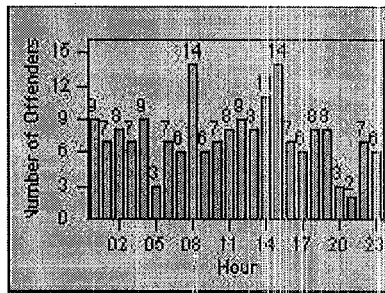

Redflex Redlight Offender Statistics

CONTRACT: San Leandro

LOCATION: SLE-HAWA-03 Floresta Blvd/Halcyon Dr

DATE FROM: 01-Jul-2016

DATE TO: 01-Jul-2017

LANE 1

LANE 2

LANE 3