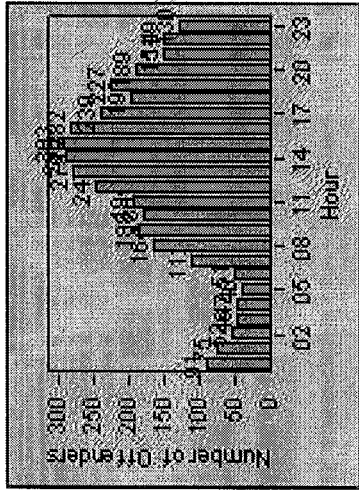

LANE 1

LANE 2

LANE 3

Redflex Redlight Offender Statistics

CONTRACT: San Leandro LOCATION: SLE-14DA-01 E. 14th St
 DATE FROM: 01-Jul-2016 DATE TO: 01-Jul-2017

LANE 4

LANE 5

Redflex Redlight Offender Statistics

CONTRACT: San Leandro LOCATION: SLE-14DA-01 E. 14th St
 DATE FROM: 01-Jul-2016 DATE TO: 01-Jul-2017

LANE TOTAL

Redflex Redlight Offender Statistics

CONTRACT: San Leandro LOCATION: SLE-14FA-01 E. 14th
 DATE FROM: 01-Jul-2016 DATE TO: 01-Jul-2017

LANE 1

LANE 2

LANE 3

Redflex Redlight Offender Statistics

CONTRACT: San Leandro **LOCATION:** SLE-14FA-01 E. 14th
DATE FROM: 01-Jul-2016 **DATE TO:** 01-Jul-2017

LANE 4

LANE 5

Redflex Redlight Offender Statistics