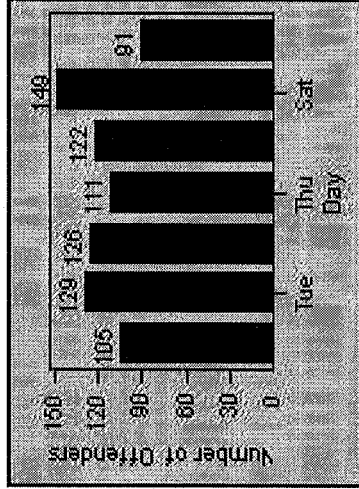

CONTRACT: San Leandro

LOCATION: SLE-HAWA-01 Floresta Blvd/Halcyon Dr

DATE FROM: 01-Jul-2016

DATE TO: 01-Jul-2017

Redflex Redlight Offender Statistics

CONTRACT: San Leandro **LOCATION:** SLE-14DA-01 E. 14th St
DATE FROM: 01-Jul-2016 **DATE TO:** 01-Jul-2017

LANE 1

LANE 2

LANE 3

Redflex Redlight Offender Statistics

CONTRACT: San Leandro LOCATION: SLE-14DA-01 E. 14th St
 DATE FROM: 01-Jul-2016 DATE TO: 01-Jul-2017

LANE 4

LANE 5

Redflex Redlight Offender Statistics