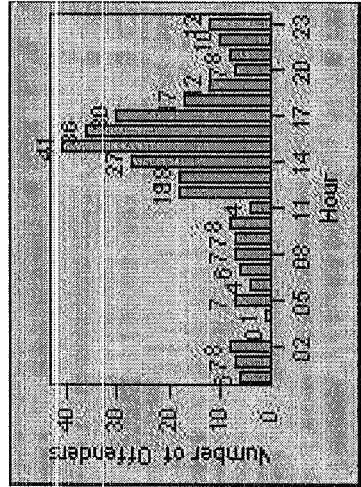

LANE 1

LANE 2

LANE 3

Redflex Redlight Offender Statistics

CONTRACT: San Leandro LOCATION: SLE-14DA-01 E. 14th St
 DATE FROM: 01-Jul-2016 DATE TO: 01-Jul-2017

LANE 4

LANE 5

Redflex Redlight Offender Statistics

CONTRACT: San Leandro LOCATION: SLE-14DA-01 E. 14th St
 DATE FROM: 01-Jul-2016 DATE TO: 01-Jul-2017

LANE TOTAL

Redflex Redlight Offender Statistics

CONTRACT: San Leandro LOCATION: SLE-14FA-01 E. 14th
 DATE FROM: 01-Jul-2016 DATE TO: 01-Jul-2017

LANE 1

LANE 2

LANE 3

Redflex Redlight Offender Statistics

CONTRACT: San Leandro **LOCATION:** SLE-14FA-01 E. 14th
DATE FROM: 01-Jul-2016 **DATE TO:** 01-Jul-2017

LANE 4

LANE 5

Redflex Redlight Offender Statistics