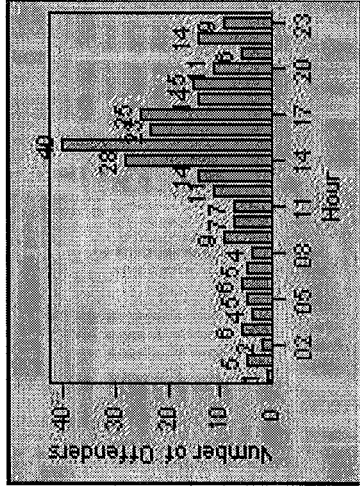

LANE 1

LANE 2

LANE 3

Redflex Redlight Offender Statistics

CONTRACT: San Leandro LOCATION: SLE-14DA-01 E. 14th St
 DATE FROM: 01-Jul-2016 DATE TO: 01-Jul-2017

LANE 4

LANE 5

Redflex Redlight Offender Statistics

CONTRACT: San Leandro LOCATION: SLE-14DA-01 E. 14th St
 DATE FROM: 01-Jul-2016 DATE TO: 01-Jul-2017

LANE TOTAL

Redflex Redlight Offender Statistics

CONTRACT: San Leandro LOCATION: SLE-14FA-01 E. 14th
 DATE FROM: 01-Jul-2016 DATE TO: 01-Jul-2017

LANE 1

LANE 2

LANE 3

Redflex Redlight Offender Statistics

CONTRACT: San Leandro **LOCATION:** SLE-14FA-01 E. 14th
DATE FROM: 01-Jul-2016 **DATE TO:** 01-Jul-2017

LANE 4

LANE 5

Redflex Redlight Offender Statistics