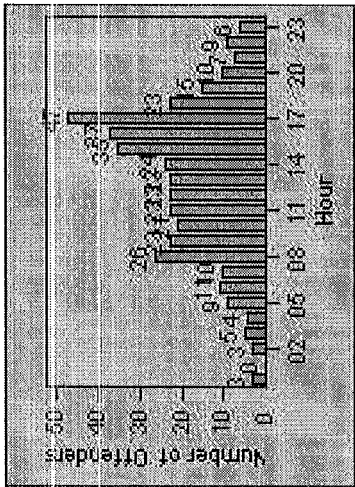

Redflex Redlight Offender Statistics

CONTRACT: San Leandro **LOCATION:** SLE-MATE-01 Marina Blvd
DATE FROM: 01-Jul-2016 **DATE TO:** 01-Jul-2017

LANE 1

LANE 2

LANE 3

Redflex Redlight Offender Statistics

CONTRACT: San Leandro **LOCATION:** SLE-MATE-01 Marina Blvd
DATE FROM: 01-Jul-2016 **DATE TO:** 01-Jul-2017

LANE 4

LANE 5

Redflex Redlight Offender Statistics

CONTRACT: San Leandro **LOCATION:** SLE-MATE-01 Marina Blvd
DATE FROM: 01-Jul-2016 **DATE TO:** 01-Jul-2017

LANE TOTAL

Redflex Redlight Offender Statistics