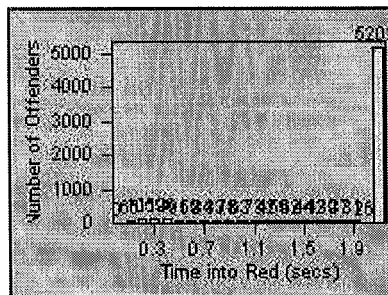

Redflex Redlight Offender Statistics

CONTRACT: San Leandro
 DATE FROM: 01-Jul-2016

LOCATION: SLE-HAWA-01 Floresta Blvd/Halcyon Dr
 DATE TO: 01-Jul-2017

LANE 4

LANE 5

LANE TOTAL

Redflex Redlight Offender Statistics