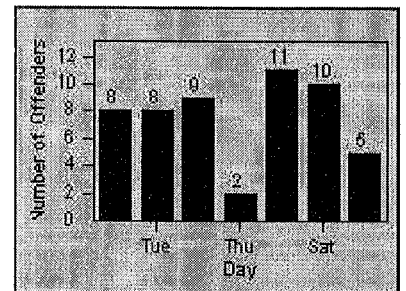

LOCATION: SLE-LEWA-01 Lewelling Blvd

DATE FROM: 01-Jul-2016

DATE TO: 01-Jul-2017

LANE 4

LANE 5

LANE TOTAL

Redflex Redlight Offender Statistics

CONTRACT: San Leandro LOCATION: SLE-LEWA-01 Lewelling Blvd
DATE FROM: 01-Jul-2016 DATE TO: 01-Jul-2017

Redflex Redlight Offender Statistics

CONTRACT: San Leandro

LOCATION: SLE-HAWA-01 Floresta Blvd/Halcyon Dr

DATE FROM: 01-Jul-2016

DATE TO: 01-Jul-2017

LANE 1

LANE 2

LANE 3