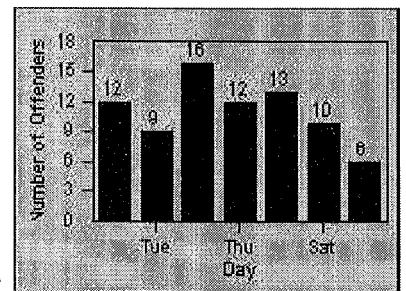

LOCATION: SLE-LEWA-01 Lewelling Blvd

DATE FROM: 01-Jul-2016

DATE TO: 01-Jul-2017

LANE 4

LANE 5

LANE TOTAL

Redflex Redlight Offender Statistics

CONTRACT: San Leandro LOCATION: SLE-LEWA-01 Lewelling Blvd
DATE FROM: 01-Jul-2016 DATE TO: 01-Jul-2017

Redflex Redlight Offender Statistics

CONTRACT: San Leandro

LOCATION: SLE-HAWA-01 Floresta Blvd/Halcyon Dr

DATE FROM: 01-Jul-2016

DATE TO: 01-Jul-2017

LANE 1

LANE 2

LANE 3