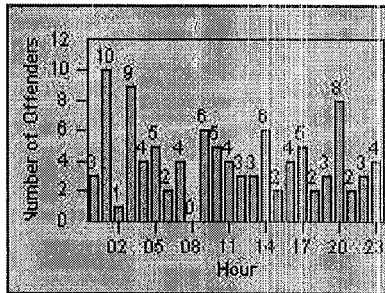

Redflex Redlight Offender Statistics

CONTRACT: San Leandro

LOCATION: SLE-HAWA-03 Floresta Blvd/Halcyon Dr

DATE FROM: 01-Jul-2016

DATE TO: 01-Jul-2017

LANE 1