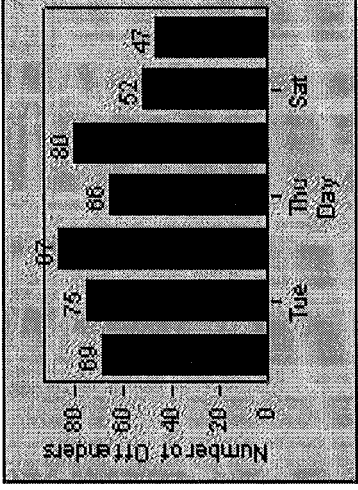

Redflex Redlight Offender Statistics

CONTRACT: San Leandro **LOCATION:** SLE-MATE-01 Marina Blvd
DATE FROM: 01-Jul-2016 **DATE TO:** 01-Jul-2017

LANE 1

LANE 2

LANE 3

Redflex Redlight Offender Statistics

CONTRACT: San Leandro **LOCATION:** SLE-MATE-01 Marina Blvd
DATE FROM: 01-Jul-2016 **DATE TO:** 01-Jul-2017

LANE 4

LANE 5

Redflex Redlight Offender Statistics

CONTRACT: San Leandro **LOCATION:** SLE-MATE-01 Marina Blvd
DATE FROM: 01-Jul-2016 **DATE TO:** 01-Jul-2017

LANE TOTAL

Redflex Redlight Offender Statistics