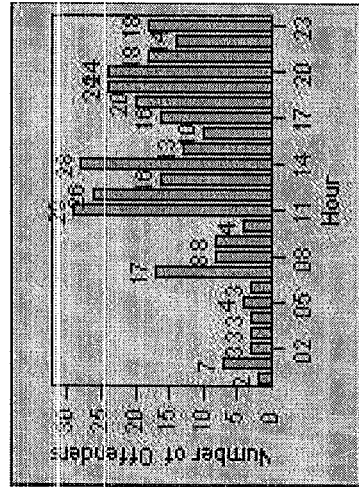

CONTRACT: San Leandro

LOCATION: SLE-HAWA-01 Floresta Blvd/Halcyon Dr

DATE FROM: 01-Jul-2016

DATE TO: 01-Jul-2017

Redflex Redlight Offender Statistics

CONTRACT: San Leandro **LOCATION:** SLE-14DA-01 E. 14th St
DATE FROM: 01-Jul-2016 **DATE TO:** 01-Jul-2017

LANE 1

LANE 2

LANE 3

Redflex Redlight Offender Statistics

CONTRACT: San Leandro LOCATION: SLE-14DA-01 E. 14th St
 DATE FROM: 01-Jul-2016 DATE TO: 01-Jul-2017

LANE 4

LANE 5

Redflex Redlight Offender Statistics