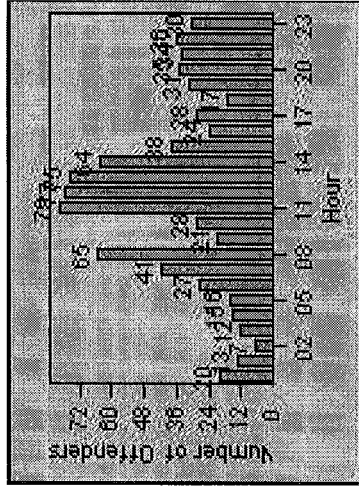

CONTRACT: San Leandro

LOCATION: SLE-HAWA-01 Floresta Blvd/Halcyon Dr

DATE FROM: 01-Jul-2016

DATE TO: 01-Jul-2017

Redflex Redlight Offender Statistics

CONTRACT: San Leandro **LOCATION:** SLE-14DA-01 E. 14th St
DATE FROM: 01-Jul-2016 **DATE TO:** 01-Jul-2017

LANE 1

LANE 2

LANE 3

Redflex Redlight Offender Statistics

CONTRACT: San Leandro LOCATION: SLE-14DA-01 E. 14th St
 DATE FROM: 01-Jul-2016 DATE TO: 01-Jul-2017

LANE 4

LANE 5

Redflex Redlight Offender Statistics