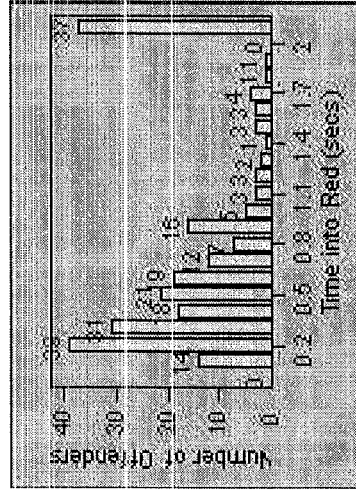

Redflex Redlight Offender Statistics

CONTRACT: San Leandro **LOCATION:** SLE-MATE-01 Marina Blvd
DATE FROM: 01-Jul-2016 **DATE TO:** 01-Jul-2017

LANE 1

LANE 2

LANE 3

Redflex Redlight Offender Statistics

CONTRACT: San Leandro **LOCATION:** SLE-MATE-01 Marina Blvd
DATE FROM: 01-Jul-2016 **DATE TO:** 01-Jul-2017

LANE 4

LANE 5

Redflex Redlight Offender Statistics

CONTRACT: San Leandro **LOCATION:** SLE-MATE-01 Marina Blvd
DATE FROM: 01-Jul-2016 **DATE TO:** 01-Jul-2017

LANE TOTAL

Redflex Redlight Offender Statistics