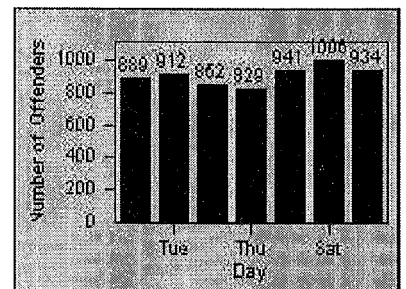

LOCATION: SLE-LEWA-01 Lewelling Blvd

DATE FROM: 01-Jul-2016

DATE TO: 01-Jul-2017

LANE 4

LANE 5

LANE TOTAL

Redflex Redlight Offender Statistics

CONTRACT: San Leandro LOCATION: SLE-LEWA-01 Lewelling Blvd
DATE FROM: 01-Jul-2016 DATE TO: 01-Jul-2017

Redflex Redlight Offender Statistics

CONTRACT: San Leandro

LOCATION: SLE-HAWA-01 Floresta Blvd/Halcyon Dr

DATE FROM: 01-Jul-2016

DATE TO: 01-Jul-2017

LANE 1

LANE 2

LANE 3