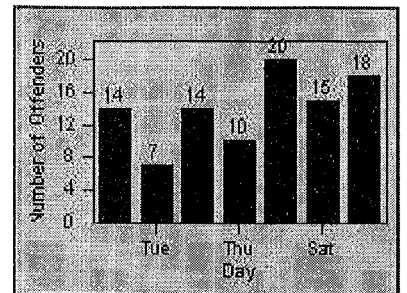

LANE 4

LANE 5

Redflex Redlight Offender Statistics

CONTRACT: San Leandro **LOCATION:** SLE-MATE-01 Marina Blvd
DATE FROM: 01-Jul-2016 **DATE TO:** 01-Jul-2017

LANE TOTAL

Redflex Redlight Offender Statistics

CONTRACT: San Leandro

LOCATION: SLE-HAWA-03 Floresta Blvd/Halcyon Dr

DATE FROM: 01-Jul-2016

DATE TO: 01-Jul-2017

LANE 1

LANE 2

LANE 3

Redflex Redlight Offender Statistics

CONTRACT: San Leandro LOCATION: SLE-HAWA-03 Floresta Blvd/Halcyon Dr
 DATE FROM: 01-Jul-2016 DATE TO: 01-Jul-2017

LANE 4

LANE 5

LANE TOTAL

Redflex Redlight Offender Statistics

CONTRACT: San Leandro LOCATION: SLE-HAWA-03 Floresta Blvd/Halcyon Dr
DATE FROM: 01-Jul-2016 DATE TO: 01-Jul-2017