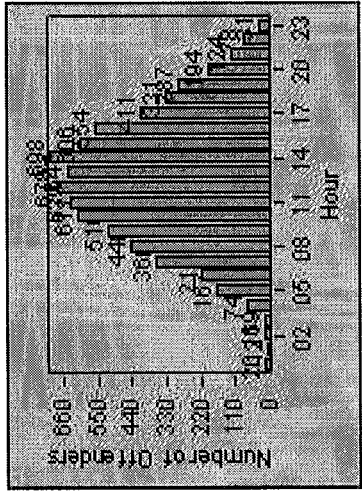

Redflex Redlight Offender Statistics

CONTRACT: San Leandro **LOCATION:** SLE-MATE-01 Marina Blvd
DATE FROM: 01-Jul-2016 **DATE TO:** 01-Jul-2017

LANE 1

LANE 2

LANE 3

Redflex Redlight Offender Statistics

CONTRACT: San Leandro **LOCATION:** SLE-MATE-01 Marina Blvd
DATE FROM: 01-Jul-2016 **DATE TO:** 01-Jul-2017

LANE 4

LANE 5

Redflex Redlight Offender Statistics

CONTRACT: San Leandro **LOCATION:** SLE-MATE-01 Marina Blvd
DATE FROM: 01-Jul-2016 **DATE TO:** 01-Jul-2017

LANE TOTAL

Redflex Redlight Offender Statistics