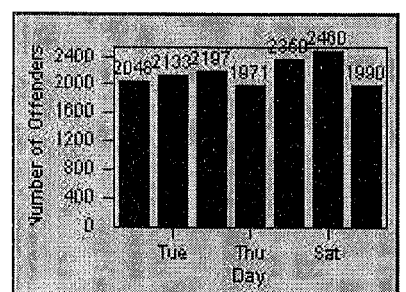

CONTRACT: San Leandro LOCATION: SLE-HAWA-03 Floresta Blvd/Halcyon Dr
 DATE FROM: 01-Jul-2016 DATE TO: 01-Jul-2017

LANE 4

LANE 5

LANE TOTAL

Redflex Redlight Offender Statistics

CONTRACT: San Leandro LOCATION: SLE-HAWA-03 Floresta Blvd/Halcyon Dr
DATE FROM: 01-Jul-2016 DATE TO: 01-Jul-2017

Redflex Redlight Offender Statistics

CONTRACT: San Leandro LOCATION: SLE-LEWA-01 Lewelling Blvd
DATE FROM: 01-Jul-2016 DATE TO: 01-Jul-2017

LANE 1

LANE 2

LANE 3

Redflex Redlight Offender Statistics

CONTRACT: San Leandro

LOCATION: SLE-LEWA-01 Lewelling Blvd

DATE FROM: 01-Jul-2016

DATE TO: 01-Jul-2017

LANE 4

LANE 5

LANE TOTAL

Redflex Redlight Offender Statistics

CONTRACT: San Leandro LOCATION: SLE-LEWA-01 Lewelling Blvd
DATE FROM: 01-Jul-2016 DATE TO: 01-Jul-2017