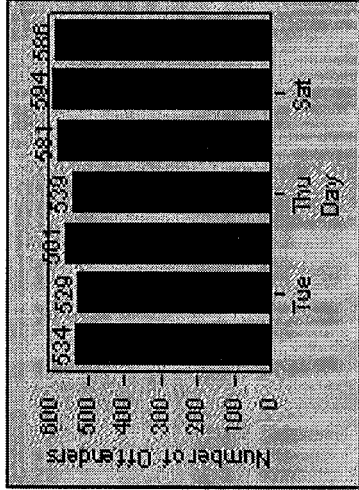

LANE 1

LANE 2

LANE 3

Redflex Redlight Offender Statistics

CONTRACT: San Leandro LOCATION: SLE-14DA-01 E. 14th St
 DATE FROM: 01-Jul-2016 DATE TO: 01-Jul-2017

LANE 4

LANE 5

Redflex Redlight Offender Statistics

CONTRACT: San Leandro LOCATION: SLE-14DA-01 E. 14th St
 DATE FROM: 01-Jul-2016 DATE TO: 01-Jul-2017

LANE TOTAL

Redflex Redlight Offender Statistics

CONTRACT: San Leandro LOCATION: SLE-14FA-01 E. 14th
 DATE FROM: 01-Jul-2016 DATE TO: 01-Jul-2017

LANE 1

LANE 2

LANE 3

Redflex Redlight Offender Statistics

CONTRACT: San Leandro **LOCATION:** SLE-14FA-01 E. 14th
DATE FROM: 01-Jul-2016 **DATE TO:** 01-Jul-2017

LANE 4

LANE 5

Redflex Redlight Offender Statistics