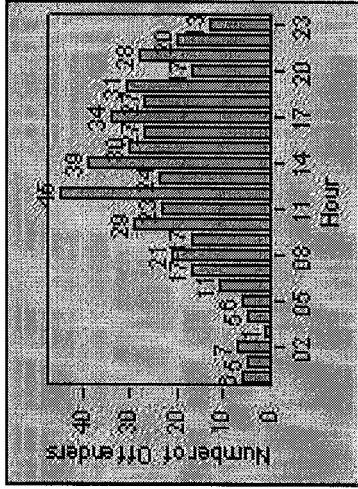

LANE 1

LANE 2

LANE 3

Redflex Redlight Offender Statistics

CONTRACT: San Leandro LOCATION: SLE-14DA-01 E. 14th St
 DATE FROM: 01-Jul-2016 DATE TO: 01-Jul-2017

LANE 4

LANE 5

Redflex Redlight Offender Statistics

CONTRACT: San Leandro LOCATION: SLE-14DA-01 E. 14th St
 DATE FROM: 01-Jul-2016 DATE TO: 01-Jul-2017

LANE TOTAL

Redflex Redlight Offender Statistics

CONTRACT: San Leandro LOCATION: SLE-14FA-01 E. 14th
 DATE FROM: 01-Jul-2016 DATE TO: 01-Jul-2017