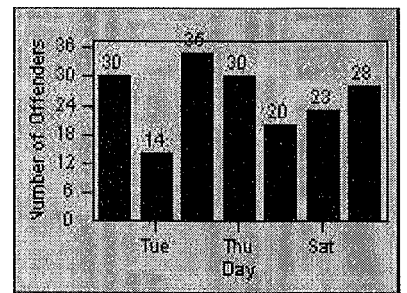

LANE 4

LANE 5

Redflex Redlight Offender Statistics

CONTRACT: San Leandro **LOCATION:** SLE-MATE-01 Marina Blvd
DATE FROM: 01-Jul-2016 **DATE TO:** 01-Jul-2017

LANE TOTAL

Redflex Redlight Offender Statistics

CONTRACT: San Leandro

LOCATION: SLE-HAWA-03 Floresta Blvd/Halcyon Dr

DATE FROM: 01-Jul-2016

DATE TO: 01-Jul-2017

LANE 1

LANE 2

LANE 3

Redflex Redlight Offender Statistics

CONTRACT: San Leandro LOCATION: SLE-HAWA-03 Floresta Blvd/Halcyon Dr
 DATE FROM: 01-Jul-2016 DATE TO: 01-Jul-2017

LANE 4

LANE 5

LANE TOTAL

Redflex Redlight Offender Statistics

CONTRACT: San Leandro LOCATION: SLE-HAWA-03 Floresta Blvd/Halcyon Dr
DATE FROM: 01-Jul-2016 DATE TO: 01-Jul-2017