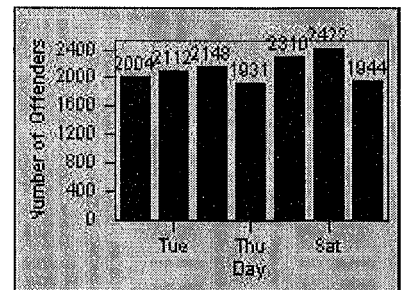

Redflex Redlight Offender Statistics

CONTRACT: San Leandro

LOCATION: SLE-HAWA-03 Floresta Blvd/Halcyon Dr

DATE FROM: 01-Jul-2016

DATE TO: 01-Jul-2017

LANE 1

LANE 2

LANE 3