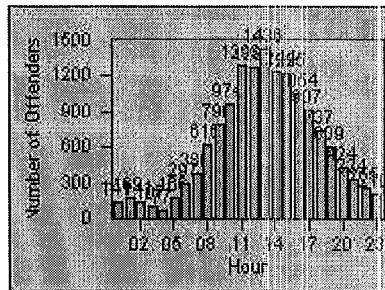

Redflex Redlight Offender Statistics

CONTRACT: San Leandro

LOCATION: SLE-HAWA-03 Floresta Blvd/Halcyon Dr

DATE FROM: 01-Jul-2016

DATE TO: 01-Jul-2017

LANE 1

LANE 2

LANE 3