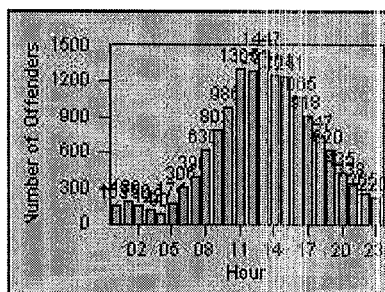

CONTRACT: San Leandro LOCATION: SLE-HAWA-03 Floresta Blvd/Halcyon Dr
 DATE FROM: 01-Jul-2016 DATE TO: 01-Jul-2017

LANE 4

LANE 5

LANE TOTAL

Redflex Redlight Offender Statistics

CONTRACT: San Leandro LOCATION: SLE-HAWA-03 Floresta Blvd/Halcyon Dr
DATE FROM: 01-Jul-2016 DATE TO: 01-Jul-2017

Redflex Redlight Offender Statistics

CONTRACT: San Leandro LOCATION: SLE-LEWA-01 Lewelling Blvd
DATE FROM: 01-Jul-2016 DATE TO: 01-Jul-2017

LANE 1

LANE 2

LANE 3

Redflex Redlight Offender Statistics

CONTRACT: San Leandro