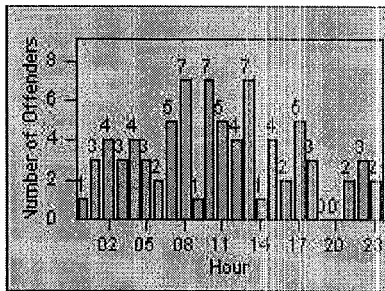

LOCATION: SLE-LEWA-01 Lewelling Blvd

DATE FROM: 01-Jul-2016

DATE TO: 01-Jul-2017

LANE 4

LANE 5

LANE TOTAL

Redflex Redlight Offender Statistics

CONTRACT: San Leandro LOCATION: SLE-LEWA-01 Lewelling Blvd
DATE FROM: 01-Jul-2016 DATE TO: 01-Jul-2017

Redflex Redlight Offender Statistics

CONTRACT: San Leandro

LOCATION: SLE-HAWA-01 Floresta Blvd/Halcyon Dr

DATE FROM: 01-Jul-2016

DATE TO: 01-Jul-2017

LANE 1

LANE 2

LANE 3

Redflex Redlight Offender Statistics

CONTRACT: San Leandro
 DATE FROM: 01-Jul-2016

LOCATION: SLE-HAWA-01 Floresta Blvd/Halcyon Dr
 DATE TO: 01-Jul-2017

LANE 4

LANE 5

LANE TOTAL

Redflex Redlight Offender Statistics