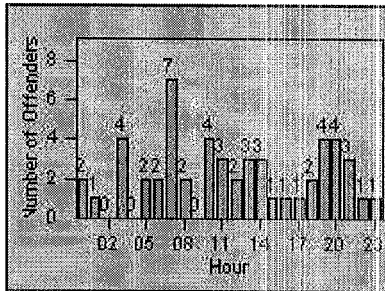

LOCATION: SLE-LEWA-01 Lewelling Blvd

DATE FROM: 01-Jul-2016

DATE TO: 01-Jul-2017

LANE 4

LANE 5

LANE TOTAL

Redflex Redlight Offender Statistics

CONTRACT: San Leandro LOCATION: SLE-LEWA-01 Lewelling Blvd
DATE FROM: 01-Jul-2016 DATE TO: 01-Jul-2017

Redflex Redlight Offender Statistics

CONTRACT: San Leandro

LOCATION: SLE-HAWA-01 Floresta Blvd/Halcyon Dr

DATE FROM: 01-Jul-2016

DATE TO: 01-Jul-2017

LANE 1

LANE 2

LANE 3

Redflex Redlight Offender Statistics

CONTRACT: San Leandro
 DATE FROM: 01-Jul-2016

LOCATION: SLE-HAWA-01 Floresta Blvd/Halcyon Dr
 DATE TO: 01-Jul-2017

LANE 4

LANE 5

LANE TOTAL

Redflex Redlight Offender Statistics