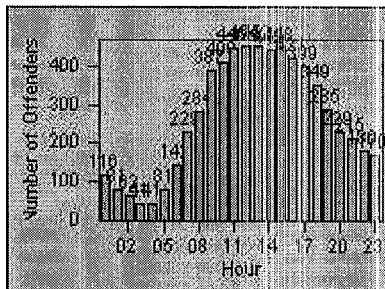

Redflex Redlight Offender Statistics

CONTRACT: San Leandro

LOCATION: SLE-HAWA-01 Floresta Blvd/Halcyon Dr

DATE FROM: 01-Jul-2016

DATE TO: 01-Jul-2017

LANE 1

LANE 2

LANE 3