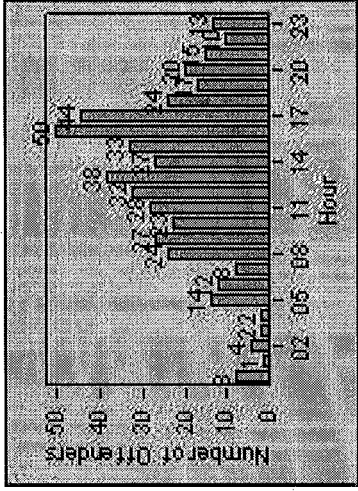

Redflex Redlight Offender Statistics

CONTRACT: San Leandro **LOCATION:** SLE-MATE-01 Marina Blvd
DATE FROM: 01-Jul-2016 **DATE TO:** 01-Jul-2017

LANE 1

LANE 2

LANE 3

Redflex Redlight Offender Statistics

CONTRACT: San Leandro **LOCATION:** SLE-MATE-01 Marina Blvd
DATE FROM: 01-Jul-2016 **DATE TO:** 01-Jul-2017

LANE 4

LANE 5

Redflex Redlight Offender Statistics

CONTRACT: San Leandro **LOCATION:** SLE-MATE-01 Marina Blvd
DATE FROM: 01-Jul-2016 **DATE TO:** 01-Jul-2017

LANE TOTAL

Redflex Redlight Offender Statistics