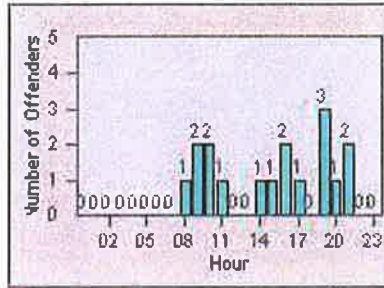

Redflex Redlight Offender Statistics

CONTRACT: San Rafael
 DATE FROM: 01-Jul-2011

LOCATION: SRA-3IR-01 Third St/Irwin St
 DATE TO: 31-Jul-2011

LANE 1

LANE 2

LANE 3

Redflex Redlight Offender Statistics

CONTRACT: San Rafael
 DATE FROM: 01-Jul-2011

LOCATION: SRA-3IR-01 Third St/Irwin St
 DATE TO: 31-Jul-2011

LANE 4

LANE TOTAL

Redflex Redlight Offender Statistics

CONTRACT: San Rafael
 DATE FROM: 01-Jul-2011

LOCATION: SRA-IR3-01 Irwin St/Third St
 DATE TO: 31-Jul-2011