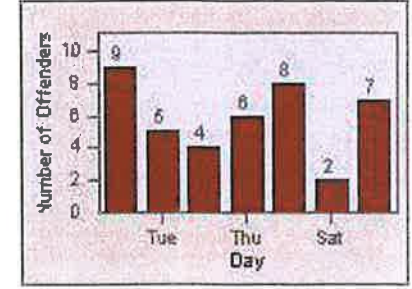

Redflex Redlight Offender Statistics

CONTRACT: San Rafael
 DATE FROM: 01-Jul-2012

LOCATION: SRA-3IR-01 Third St/Irwin St
 DATE TO: 31-Jul-2012

LANE 1

LANE 2

LANE 3

Redflex Redlight Offender Statistics

CONTRACT: San Rafael
 DATE FROM: 01-Jul-2012

LOCATION: SRA-3IR-01 Third St/Irwin St
 DATE TO: 31-Jul-2012

LANE 4

LANE TOTAL

Redflex Redlight Offender Statistics

CONTRACT: San Rafael
 DATE FROM: 01-Jul-2012

LOCATION: SRA-IR3-01 Irwin St/Third St
 DATE TO: 31-Jul-2012