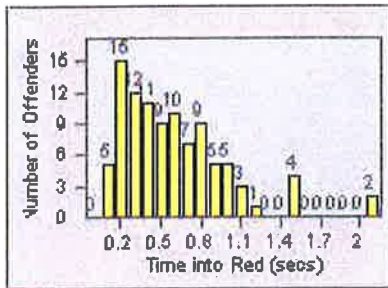

Redflex Redlight Offender Statistics

CONTRACT: San Rafael
 DATE FROM: 01-Jul-2012

LOCATION: SRA-3IR-01 Third St/Irwin St
 DATE TO: 31-Jul-2012

LANE 1

LANE 2

LANE 3

Redflex Redlight Offender Statistics

CONTRACT: San Rafael
 DATE FROM: 01-Jul-2012

LOCATION: SRA-3IR-01 Third St/Irwin St
 DATE TO: 31-Jul-2012

LANE 4

LANE TOTAL

Redflex Redlight Offender Statistics

CONTRACT: San Rafael
 DATE FROM: 01-Jul-2012

LOCATION: SRA-IR3-01 Irwin St/Third St
 DATE TO: 31-Jul-2012

LANE 1

LANE 2

LANE 3

Redflex Redlight Offender Statistics

CONTRACT: San Rafael
 DATE FROM: 01-Jul-2012

LOCATION: SRA-IR3-01 Irwin St/Third St
 DATE TO: 31-Jul-2012

LANE 4

LANE TOTAL