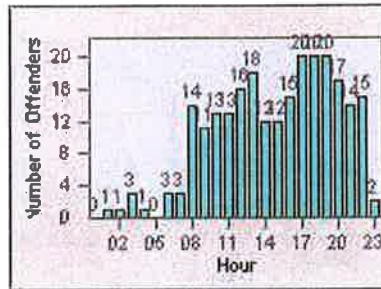

Redflex Redlight Offender Statistics

CONTRACT: San Rafael
 DATE FROM: 01-Jul-2011

LOCATION: SRA-3IR-01 Third St/Irwin St
 DATE TO: 31-Jul-2011

LANE 1

LANE 2

LANE 3

Redflex Redlight Offender Statistics

CONTRACT: San Rafael
 DATE FROM: 01-Jul-2011

LOCATION: SRA-3IR-01 Third St/Irwin St
 DATE TO: 31-Jul-2011

LANE 4

LANE TOTAL

Redflex Redlight Offender Statistics

CONTRACT: San Rafael
 DATE FROM: 01-Jul-2011

LOCATION: SRA-IR3-01 Irwin St/Third St
 DATE TO: 31-Jul-2011