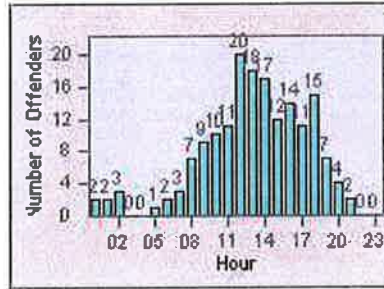

Redflex Redlight Offender Statistics

CONTRACT: San Rafael
 DATE FROM: 01-Jul-2012

LOCATION: SRA-3IR-01 Third St/Irwin St
 DATE TO: 31-Jul-2012

LANE 1

LANE 2

LANE 3

Redflex Redlight Offender Statistics

CONTRACT: San Rafael
 DATE FROM: 01-Jul-2012

LOCATION: SRA-3IR-01 Third St/Irwin St
 DATE TO: 31-Jul-2012

LANE 4

LANE TOTAL

Redflex Redlight Offender Statistics

CONTRACT: San Rafael
 DATE FROM: 01-Jul-2012

LOCATION: SRA-IR3-01 Irwin St/Third St
 DATE TO: 31-Jul-2012