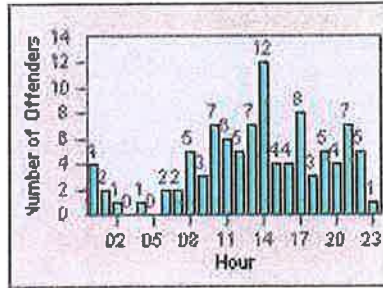

Redflex Redlight Offender Statistics

CONTRACT: San Rafael
 DATE FROM: 01-Jul-2012

LOCATION: SRA-3IR-01 Third St/Irwin St
 DATE TO: 31-Jul-2012

LANE 1

LANE 2

LANE 3

Redflex Redlight Offender Statistics

CONTRACT: San Rafael
 DATE FROM: 01-Jul-2012

LOCATION: SRA-3IR-01 Third St/Irwin St
 DATE TO: 31-Jul-2012

LANE 4

LANE TOTAL

Redflex Redlight Offender Statistics

CONTRACT: San Rafael
 DATE FROM: 01-Jul-2012

LOCATION: SRA-IR3-01 Irwin St/Third St
 DATE TO: 31-Jul-2012

LANE 1

LANE 2

LANE 3

Redflex Redlight Offender Statistics

CONTRACT: San Rafael
 DATE FROM: 01-Jul-2012

LOCATION: SRA-IR3-01 Irwin St/Third St
 DATE TO: 31-Jul-2012

LANE 4

LANE TOTAL