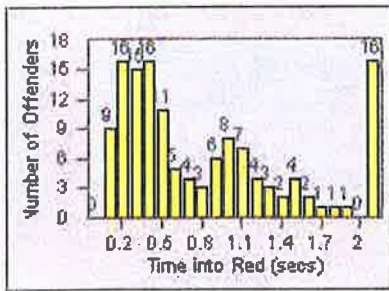

Redflex Redlight Offender Statistics

CONTRACT: San Rafael
 DATE FROM: 01-Jul-2011

LOCATION: SRA-3IR-01 Third St/Irwin St
 DATE TO: 31-Jul-2011

LANE 1

LANE 2

LANE 3

Redflex Redlight Offender Statistics

CONTRACT: San Rafael
 DATE FROM: 01-Jul-2011

LOCATION: SRA-3IR-01 Third St/Irwin St
 DATE TO: 31-Jul-2011

LANE 4

LANE TOTAL

Redflex Redlight Offender Statistics

CONTRACT: San Rafael
 DATE FROM: 01-Jul-2011

LOCATION: SRA-IR3-01 Irwin St/Third St
 DATE TO: 31-Jul-2011