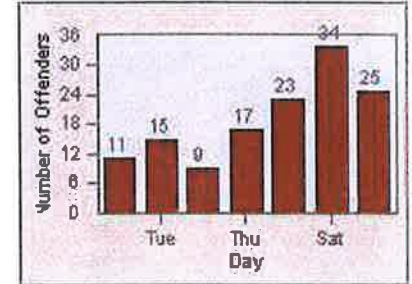

Redflex Redlight Offender Statistics

CONTRACT: San Rafael
 DATE FROM: 01-Jul-2011

LOCATION: SRA-3IR-01 Third St/Irwin St
 DATE TO: 31-Jul-2011

LANE 1

LANE 2

LANE 3

Redflex Redlight Offender Statistics

CONTRACT: San Rafael
 DATE FROM: 01-Jul-2011

LOCATION: SRA-3IR-01 Third St/Irwin St
 DATE TO: 31-Jul-2011

LANE 4

LANE TOTAL

Redflex Redlight Offender Statistics

CONTRACT: San Rafael
 DATE FROM: 01-Jul-2011

LOCATION: SRA-IR3-01 Irwin St/Third St
 DATE TO: 31-Jul-2011