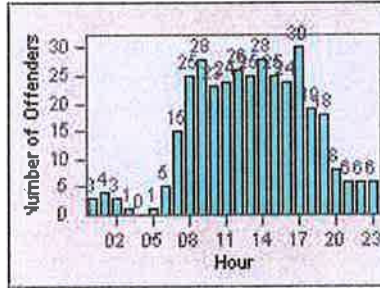

LANE 1

LANE 2

LANE 3

Redflex Redlight Offender Statistics

CONTRACT: San Rafael
 DATE FROM: 01-Jul-2011

LOCATION: SRA-IR3-01 Irwin St/Third St
 DATE TO: 31-Jul-2011

LANE 4

LANE TOTAL

Redflex Redlight Offender Statistics

CONTRACT: San Rafael
 DATE FROM: 01-Jul-2012

LOCATION: SRA-3IR-01 Third St/Irwin St
 DATE TO: 31-Jul-2012

LANE 1

LANE 2

LANE 3

Redflex Redlight Offender Statistics

CONTRACT: San Rafael
 DATE FROM: 01-Jul-2012