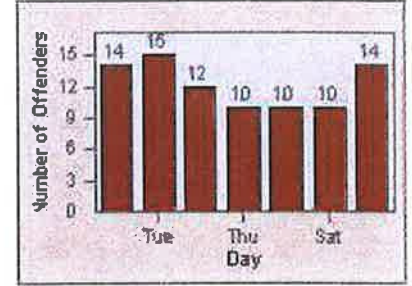

Redflex Redlight Offender Statistics

CONTRACT: San Rafael
 DATE FROM: 01-Jul-2012

LOCATION: SRA-3IR-01 Third St/Irwin St
 DATE TO: 31-Jul-2012

LANE 1

LANE 2

LANE 3

Redflex Redlight Offender Statistics

CONTRACT: San Rafael
 DATE FROM: 01-Jul-2012

LOCATION: SRA-3IR-01 Third St/Irwin St
 DATE TO: 31-Jul-2012

LANE 4

LANE TOTAL

Redflex Redlight Offender Statistics

CONTRACT: San Rafael
 DATE FROM: 01-Jul-2012

LOCATION: SRA-IR3-01 Irwin St/Third St
 DATE TO: 31-Jul-2012