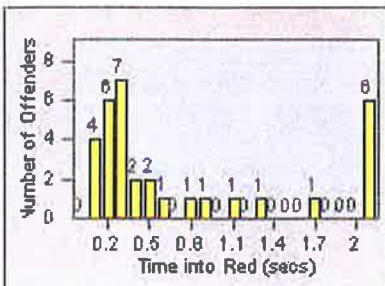

LOCATION: SRA-3IR-01 Third St/Irwin St
 DATE TO: 31-Jul-2011

LANE 4

LANE TOTAL

Redflex Redlight Offender Statistics

CONTRACT: San Rafael
 DATE FROM: 01-Jul-2011

LOCATION: SRA-IR3-01 Irwin St/Third St
 DATE TO: 31-Jul-2011

LANE 1

LANE 2

LANE 3

Redflex Redlight Offender Statistics

CONTRACT: San Rafael
 DATE FROM: 01-Jul-2011

LOCATION: SRA-IR3-01 Irwin St/Third St
 DATE TO: 31-Jul-2011

LANE 4

LANE TOTAL