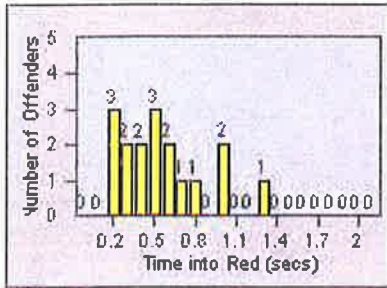

Redflex Redlight Offender Statistics

CONTRACT: San Rafael
 DATE FROM: 01-Jul-2011

LOCATION: SRA-3IR-01 Third St/Irwin St
 DATE TO: 31-Jul-2011

LANE 1

LANE 2

LANE 3

Redflex Redlight Offender Statistics

CONTRACT: San Rafael
 DATE FROM: 01-Jul-2011

LOCATION: SRA-3IR-01 Third St/Irwin St
 DATE TO: 31-Jul-2011

LANE 4

LANE TOTAL

Redflex Redlight Offender Statistics

CONTRACT: San Rafael
 DATE FROM: 01-Jul-2011

LOCATION: SRA-IR3-01 Irwin St/Third St
 DATE TO: 31-Jul-2011