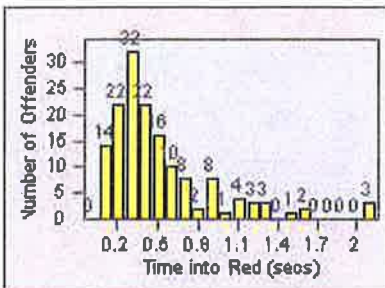

LOCATION: SRA-3IR-01 Third St/Irwin St
 DATE TO: 31-Jul-2011

LANE 4

LANE TOTAL

Redflex Redlight Offender Statistics

CONTRACT: San Rafael
 DATE FROM: 01-Jul-2011

LOCATION: SRA-IR3-01 Irwin St/Third St
 DATE TO: 31-Jul-2011

LANE 1

LANE 2

LANE 3

Redflex Redlight Offender Statistics

CONTRACT: San Rafael
 DATE FROM: 01-Jul-2011

LOCATION: SRA-IR3-01 Irwin St/Third St
 DATE TO: 31-Jul-2011

LANE 4

LANE TOTAL