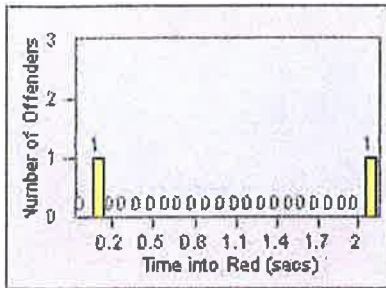

Redflex Redlight Offender Statistics

CONTRACT: San Rafael
 DATE FROM: 01-Jul-2012

LOCATION: SRA-3IR-01 Third St/Irwin St
 DATE TO: 31-Jul-2012

LANE 1

LANE 2

LANE 3

Redflex Redlight Offender Statistics

CONTRACT: San Rafael
 DATE FROM: 01-Jul-2012

LOCATION: SRA-3IR-01 Third St/Irwin St
 DATE TO: 31-Jul-2012

LANE 4

LANE TOTAL

Redflex Redlight Offender Statistics

CONTRACT: San Rafael
 DATE FROM: 01-Jul-2012

LOCATION: SRA-IR3-01 Irwin St/Third St
 DATE TO: 31-Jul-2012

LANE 1

LANE 2

LANE 3

Redflex Redlight Offender Statistics

CONTRACT: San Rafael
 DATE FROM: 01-Jul-2012

LOCATION: SRA-IR3-01 Irwin St/Third St
 DATE TO: 31-Jul-2012

LANE 4

LANE TOTAL