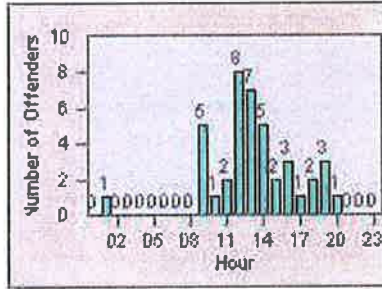

LANE 1

LANE 2

LANE 3

Redflex Redlight Offender Statistics

CONTRACT: San Rafael
 DATE FROM: 01-Jul-2011

LOCATION: SRA-IR3-01 Irwin St/Third St
 DATE TO: 31-Jul-2011

LANE 4

LANE TOTAL

Redflex Redlight Offender Statistics

CONTRACT: San Rafael
 DATE FROM: 01-Jul-2012

LOCATION: SRA-3IR-01 Third St/Irwin St
 DATE TO: 31-Jul-2012

LANE 1

LANE 2

LANE 3

Redflex Redlight Offender Statistics

CONTRACT: San Rafael
 DATE FROM: 01-Jul-2012

LOCATION: SRA-3IR-01 Third St/Irwin St
 DATE TO: 31-Jul-2012

LANE 4

LANE TOTAL

Redflex Redlight Offender Statistics

CONTRACT: San Rafael
 DATE FROM: 01-Jul-2012

LOCATION: SRA-IR3-01 Irwin St/Third St
 DATE TO: 31-Jul-2012