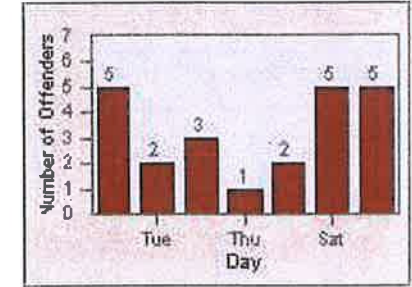

Redflex Redlight Offender Statistics

CONTRACT: San Rafael
 DATE FROM: 01-Jul-2012

LOCATION: SRA-3IR-01 Third St/Irwin St
 DATE TO: 31-Jul-2012

LANE 1

LANE 2

LANE 3

Redflex Redlight Offender Statistics

CONTRACT: San Rafael
 DATE FROM: 01-Jul-2012

LOCATION: SRA-3IR-01 Third St/Irwin St
 DATE TO: 31-Jul-2012

LANE 4

LANE TOTAL

Redflex Redlight Offender Statistics

CONTRACT: San Rafael
 DATE FROM: 01-Jul-2012

LOCATION: SRA-IR3-01 Irwin St/Third St
 DATE TO: 31-Jul-2012

LANE 1

LANE 2

LANE 3

Redflex Redlight Offender Statistics

CONTRACT: San Rafael
 DATE FROM: 01-Jul-2012

LOCATION: SRA-IR3-01 Irwin St/Third St
 DATE TO: 31-Jul-2012

LANE 4

LANE TOTAL