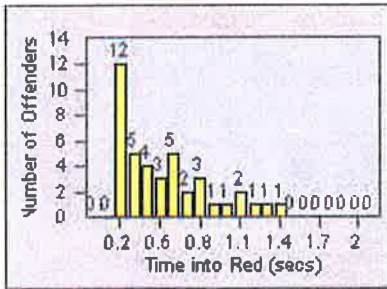

LANE 1

LANE 2

LANE 3

Redflex Redlight Offender Statistics

CONTRACT: San Rafael
 DATE FROM: 01-Jul-2011

LOCATION: SRA-IR3-01 Irwin St/Third St
 DATE TO: 31-Jul-2011

LANE 4

LANE TOTAL

Redflex Redlight Offender Statistics

CONTRACT: San Rafael
 DATE FROM: 01-Jul-2012

LOCATION: SRA-3IR-01 Third St/Irwin St
 DATE TO: 31-Jul-2012

LANE 1

LANE 2

LANE 3

Redflex Redlight Offender Statistics

CONTRACT: San Rafael
 DATE FROM: 01-Jul-2012

LOCATION: SRA-3IR-01 Third St/Irwin St
 DATE TO: 31-Jul-2012

LANE 4

LANE TOTAL

Redflex Redlight Offender Statistics

CONTRACT: San Rafael
 DATE FROM: 01-Jul-2012

LOCATION: SRA-IR3-01 Irwin St/Third St
 DATE TO: 31-Jul-2012