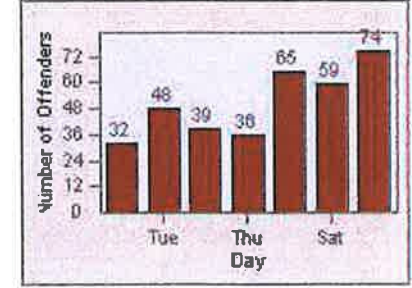

LANE 1

LANE 2

LANE 3

Redflex Redlight Offender Statistics

CONTRACT: San Rafael
 DATE FROM: 01-Jul-2011

LOCATION: SRA-IR3-01 Irwin St/Third St
 DATE TO: 31-Jul-2011

LANE 4

LANE TOTAL

Redflex Redlight Offender Statistics

CONTRACT: San Rafael
 DATE FROM: 01-Jul-2012

LOCATION: SRA-3IR-01 Third St/Irwin St
 DATE TO: 31-Jul-2012

LANE 1

LANE 2

LANE 3

Redflex Redlight Offender Statistics

CONTRACT: San Rafael
 DATE FROM: 01-Jul-2012