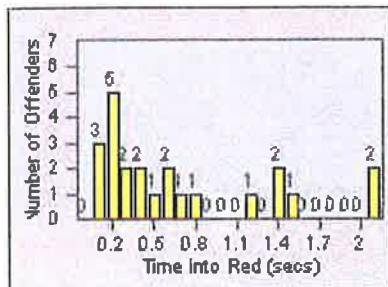

Redflex Redlight Offender Statistics

CONTRACT: San Rafael
 DATE FROM: 01-Jul-2012

LOCATION: SRA-3IR-01 Third St/Irwin St
 DATE TO: 31-Jul-2012

LANE 1

LANE 2

LANE 3

Redflex Redlight Offender Statistics

CONTRACT: San Rafael
 DATE FROM: 01-Jul-2012

LOCATION: SRA-3IR-01 Third St/Irwin St
 DATE TO: 31-Jul-2012

LANE 4

LANE TOTAL

Redflex Redlight Offender Statistics

CONTRACT: San Rafael
 DATE FROM: 01-Jul-2012

LOCATION: SRA-IR3-01 Irwin St/Third St
 DATE TO: 31-Jul-2012

LANE 1

LANE 2

LANE 3

Redflex Redlight Offender Statistics

CONTRACT: San Rafael
 DATE FROM: 01-Jul-2012

LOCATION: SRA-IR3-01 Irwin St/Third St
 DATE TO: 31-Jul-2012

LANE 4

LANE TOTAL