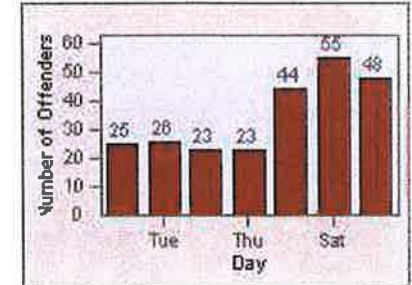

Redflex Redlight Offender Statistics

CONTRACT: San Rafael
DATE FROM: 01-Jul-2011

LOCATION: SRA-3IR-01 Third St/Irwin St
DATE TO: 31-Jul-2011

LANE 4

LANE TOTAL