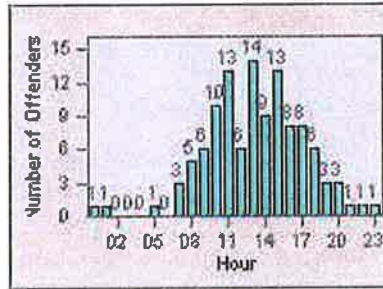

Redflex Redlight Offender Statistics

CONTRACT: San Rafael
 DATE FROM: 01-Jul-2012

LOCATION: SRA-3IR-01 Third St/Irwin St
 DATE TO: 31-Jul-2012

LANE 1

LANE 2

LANE 3

Redflex Redlight Offender Statistics

CONTRACT: San Rafael
 DATE FROM: 01-Jul-2012

LOCATION: SRA-3IR-01 Third St/Irwin St
 DATE TO: 31-Jul-2012

LANE 4

LANE TOTAL

Redflex Redlight Offender Statistics

CONTRACT: San Rafael
 DATE FROM: 01-Jul-2012

LOCATION: SRA-IR3-01 Irwin St/Third St
 DATE TO: 31-Jul-2012

LANE 1

LANE 2

LANE 3

Redflex Redlight Offender Statistics

CONTRACT: San Rafael
 DATE FROM: 01-Jul-2012

LOCATION: SRA-IR3-01 Irwin St/Third St
 DATE TO: 31-Jul-2012

LANE 4

LANE TOTAL