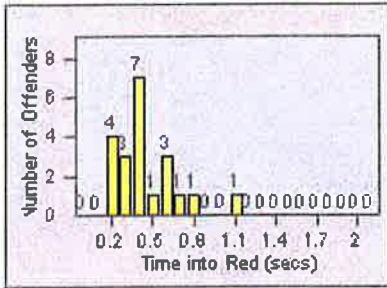

LANE 1

LANE 2

LANE 3

Redflex Redlight Offender Statistics

CONTRACT: San Rafael
 DATE FROM: 01-Jul-2011

LOCATION: SRA-IR3-01 Irwin St/Third St
 DATE TO: 31-Jul-2011

LANE 4

LANE TOTAL

Redflex Redlight Offender Statistics

CONTRACT: San Rafael
 DATE FROM: 01-Jul-2012

LOCATION: SRA-3IR-01 Third St/Irwin St
 DATE TO: 31-Jul-2012

LANE 1

LANE 2

LANE 3

Redflex Redlight Offender Statistics

CONTRACT: San Rafael
 DATE FROM: 01-Jul-2012