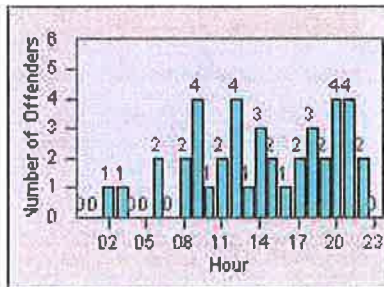

Redflex Redlight Offender Statistics

CONTRACT: San Rafael
 DATE FROM: 01-Jul-2011

LOCATION: SRA-3IR-01 Third St/Irwin St
 DATE TO: 31-Jul-2011

LANE 1

LANE 2

LANE 3

Redflex Redlight Offender Statistics

CONTRACT: San Rafael
 DATE FROM: 01-Jul-2011

LOCATION: SRA-3IR-01 Third St/Irwin St
 DATE TO: 31-Jul-2011

LANE 4

LANE TOTAL

Redflex Redlight Offender Statistics

CONTRACT: San Rafael
 DATE FROM: 01-Jul-2011

LOCATION: SRA-IR3-01 Irwin St/Third St
 DATE TO: 31-Jul-2011