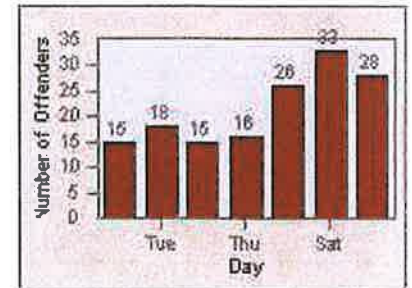

LOCATION: SRA-3IR-01 Third St/Irwin St
 DATE TO: 31-Jul-2011

LANE 4

LANE TOTAL

Redflex Redlight Offender Statistics

CONTRACT: San Rafael
 DATE FROM: 01-Jul-2011

LOCATION: SRA-IR3-01 Irwin St/Third St
 DATE TO: 31-Jul-2011

LANE 1

LANE 2

LANE 3

Redflex Redlight Offender Statistics

CONTRACT: San Rafael
 DATE FROM: 01-Jul-2011

LOCATION: SRA-IR3-01 Irwin St/Third St
 DATE TO: 31-Jul-2011

LANE 4

LANE TOTAL