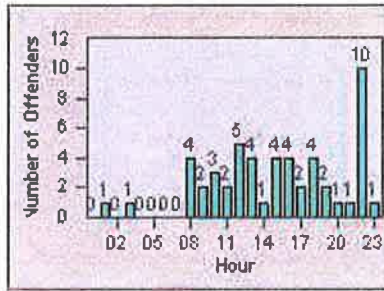

Redflex Redlight Offender Statistics

CONTRACT: San Rafael
 DATE FROM: 01-Jul-2011

LOCATION: SRA-3IR-01 Third St/Irwin St
 DATE TO: 31-Jul-2011

LANE 1

LANE 2

LANE 3

Redflex Redlight Offender Statistics

CONTRACT: San Rafael
 DATE FROM: 01-Jul-2011

LOCATION: SRA-3IR-01 Third St/Irwin St
 DATE TO: 31-Jul-2011

LANE 4

LANE TOTAL

Redflex Redlight Offender Statistics

CONTRACT: San Rafael
 DATE FROM: 01-Jul-2011

LOCATION: SRA-IR3-01 Irwin St/Third St
 DATE TO: 31-Jul-2011