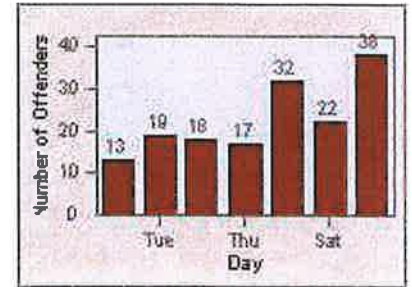

LOCATION: SRA-3IR-01 Third St/Irwin St
 DATE TO: 31-Jul-2011

LANE 4

LANE TOTAL

Redflex Redlight Offender Statistics

CONTRACT: San Rafael
 DATE FROM: 01-Jul-2011

LOCATION: SRA-IR3-01 Irwin St/Third St
 DATE TO: 31-Jul-2011

LANE 1

LANE 2

LANE 3

Redflex Redlight Offender Statistics

CONTRACT: San Rafael
 DATE FROM: 01-Jul-2011

LOCATION: SRA-IR3-01 Irwin St/Third St
 DATE TO: 31-Jul-2011

LANE 4

LANE TOTAL