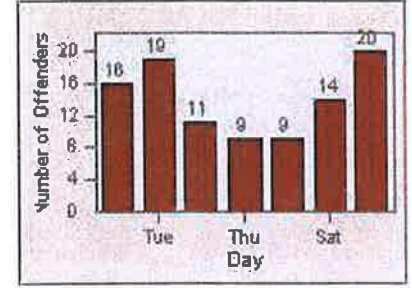

Redflex Redlight Offender Statistics

CONTRACT: San Rafael
 DATE FROM: 01-Jul-2012

LOCATION: SRA-3IR-01 Third St/Irwin St
 DATE TO: 31-Jul-2012

LANE 1

LANE 2

LANE 3

Redflex Redlight Offender Statistics

CONTRACT: San Rafael
 DATE FROM: 01-Jul-2012

LOCATION: SRA-3IR-01 Third St/Irwin St
 DATE TO: 31-Jul-2012

LANE 4

LANE TOTAL

Redflex Redlight Offender Statistics

CONTRACT: San Rafael
 DATE FROM: 01-Jul-2012

LOCATION: SRA-IR3-01 Irwin St/Third St
 DATE TO: 31-Jul-2012

LANE 1

LANE 2

LANE 3

Redflex Redlight Offender Statistics

CONTRACT: San Rafael
 DATE FROM: 01-Jul-2012

LOCATION: SRA-IR3-01 Irwin St/Third St
 DATE TO: 31-Jul-2012

LANE 4

LANE TOTAL