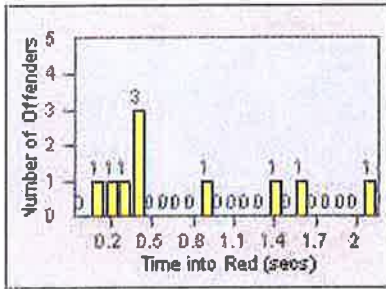

LOCATION: SRA-3IR-01 Third St/Irwin St
 DATE TO: 31-Jul-2011

LANE 4

LANE TOTAL

Redflex Redlight Offender Statistics

CONTRACT: San Rafael
 DATE FROM: 01-Jul-2011

LOCATION: SRA-IR3-01 Irwin St/Third St
 DATE TO: 31-Jul-2011

LANE 1

LANE 2

LANE 3

Redflex Redlight Offender Statistics

CONTRACT: San Rafael
 DATE FROM: 01-Jul-2011

LOCATION: SRA-IR3-01 Irwin St/Third St
 DATE TO: 31-Jul-2011

LANE 4

LANE TOTAL

Redflex Redlight Offender Statistics

CONTRACT: San Rafael
 DATE FROM: 01-Jul-2012

LOCATION: SRA-3IR-01 Third St/Irwin St
 DATE TO: 31-Jul-2012

LANE 1

LANE 2

LANE 3

Redflex Redlight Offender Statistics

CONTRACT: San Rafael
 DATE FROM: 01-Jul-2012

LOCATION: SRA-3IR-01 Third St/Irwin St
 DATE TO: 31-Jul-2012

LANE 4

LANE TOTAL

Redflex Redlight Offender Statistics

CONTRACT: San Rafael
 DATE FROM: 01-Jul-2012

LOCATION: SRA-IR3-01 Irwin St/Third St
 DATE TO: 31-Jul-2012