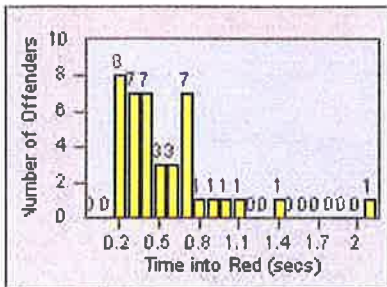

Redflex Redlight Offender Statistics

CONTRACT: San Rafael
 DATE FROM: 01-Jul-2011

LOCATION: SRA-3IR-01 Third St/Irwin St
 DATE TO: 31-Jul-2011

LANE 1

LANE 2

LANE 3

Redflex Redlight Offender Statistics

CONTRACT: San Rafael
 DATE FROM: 01-Jul-2011

LOCATION: SRA-3IR-01 Third St/Irwin St
 DATE TO: 31-Jul-2011

LANE 4

LANE TOTAL

Redflex Redlight Offender Statistics

CONTRACT: San Rafael
 DATE FROM: 01-Jul-2011

LOCATION: SRA-IR3-01 Irwin St/Third St
 DATE TO: 31-Jul-2011