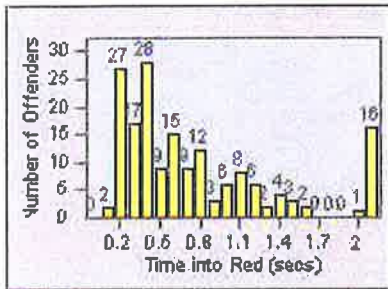

LANE 1

LANE 2

LANE 3

Redflex Redlight Offender Statistics

CONTRACT: San Rafael
 DATE FROM: 01-Jul-2011

LOCATION: SRA-IR3-01 Irwin St/Third St
 DATE TO: 31-Jul-2011

LANE 4

LANE TOTAL

Redflex Redlight Offender Statistics

CONTRACT: San Rafael
 DATE FROM: 01-Jul-2012

LOCATION: SRA-3IR-01 Third St/Irwin St
 DATE TO: 31-Jul-2012

LANE 1

LANE 2

LANE 3

Redflex Redlight Offender Statistics

CONTRACT: San Rafael
 DATE FROM: 01-Jul-2012

LOCATION: SRA-3IR-01 Third St/Irwin St
 DATE TO: 31-Jul-2012

LANE 4

LANE TOTAL

Redflex Redlight Offender Statistics

CONTRACT: San Rafael
 DATE FROM: 01-Jul-2012

LOCATION: SRA-IR3-01 Irwin St/Third St
 DATE TO: 31-Jul-2012

LANE 1

LANE 2

LANE 3

Redflex Redlight Offender Statistics

CONTRACT: San Rafael
 DATE FROM: 01-Jul-2012

LOCATION: SRA-IR3-01 Irwin St/Third St
 DATE TO: 31-Jul-2012

LANE 4

LANE TOTAL