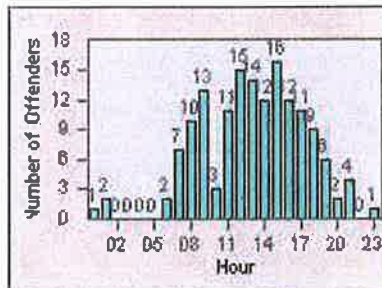

LOCATION: SRA-3IR-01 Third St/Irwin St
 DATE TO: 31-Jul-2011

LANE 4

LANE TOTAL

Redflex Redlight Offender Statistics

CONTRACT: San Rafael
 DATE FROM: 01-Jul-2011

LOCATION: SRA-IR3-01 Irwin St/Third St
 DATE TO: 31-Jul-2011

LANE 1

LANE 2

LANE 3

Redflex Redlight Offender Statistics

CONTRACT: San Rafael
 DATE FROM: 01-Jul-2011

LOCATION: SRA-IR3-01 Irwin St/Third St
 DATE TO: 31-Jul-2011

LANE 4

LANE TOTAL