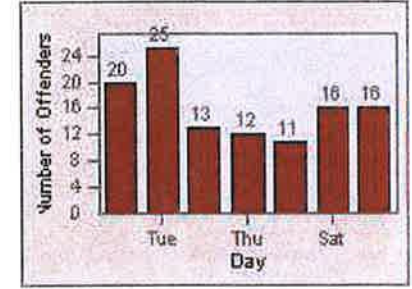

Redflex Redlight Offender Statistics

CONTRACT: San Rafael
 DATE FROM: 01-Jul-2012

LOCATION: SRA-3IR-01 Third St/Irwin St
 DATE TO: 31-Jul-2012

LANE 1

LANE 2

LANE 3

Redflex Redlight Offender Statistics

CONTRACT: San Rafael
 DATE FROM: 01-Jul-2012

LOCATION: SRA-3IR-01 Third St/Irwin St
 DATE TO: 31-Jul-2012

LANE 4

LANE TOTAL

Redflex Redlight Offender Statistics

CONTRACT: San Rafael
 DATE FROM: 01-Jul-2012

LOCATION: SRA-IR3-01 Irwin St/Third St
 DATE TO: 31-Jul-2012

LANE 1

LANE 2

LANE 3

Redflex Redlight Offender Statistics

CONTRACT: San Rafael
 DATE FROM: 01-Jul-2012

LOCATION: SRA-IR3-01 Irwin St/Third St
 DATE TO: 31-Jul-2012

LANE 4

LANE TOTAL