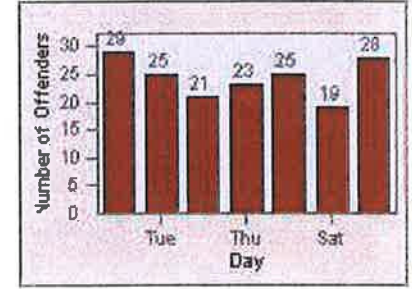

Redflex Redlight Offender Statistics

CONTRACT: San Rafael
 DATE FROM: 01-Jul-2012

LOCATION: SRA-3IR-01 Third St/Irwin St
 DATE TO: 31-Jul-2012

LANE 1

LANE 2

LANE 3

Redflex Redlight Offender Statistics

CONTRACT: San Rafael
 DATE FROM: 01-Jul-2012

LOCATION: SRA-3IR-01 Third St/Irwin St
 DATE TO: 31-Jul-2012

LANE 4

LANE TOTAL

Redflex Redlight Offender Statistics

CONTRACT: San Rafael
 DATE FROM: 01-Jul-2012

LOCATION: SRA-IR3-01 Irwin St/Third St
 DATE TO: 31-Jul-2012