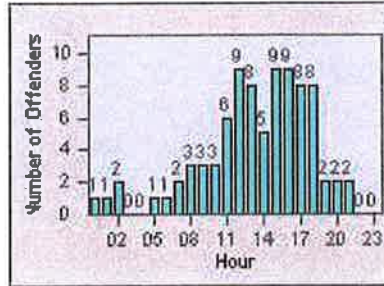

Redflex Redlight Offender Statistics

CONTRACT: San Rafael
 DATE FROM: 01-Jul-2012

LOCATION: SRA-3IR-01 Third St/Irwin St
 DATE TO: 31-Jul-2012

LANE 1

LANE 2

LANE 3

Redflex Redlight Offender Statistics

CONTRACT: San Rafael
 DATE FROM: 01-Jul-2012

LOCATION: SRA-3IR-01 Third St/Irwin St
 DATE TO: 31-Jul-2012

LANE 4

LANE TOTAL

Redflex Redlight Offender Statistics

CONTRACT: San Rafael
 DATE FROM: 01-Jul-2012

LOCATION: SRA-IR3-01 Irwin St/Third St
 DATE TO: 31-Jul-2012