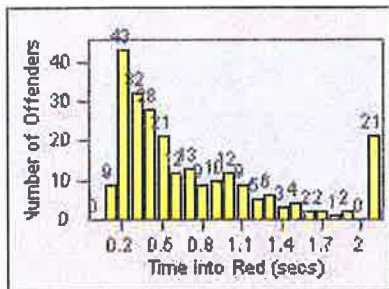

Redflex Redlight Offender Statistics

CONTRACT: San Rafael
DATE FROM: 01-Jul-2011

LOCATION: SRA-3IR-01 Third St/Irwin St
DATE TO: 31-Jul-2011

LANE 4

LANE TOTAL