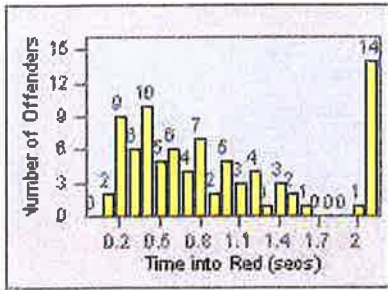

LANE 1

LANE 2

LANE 3

Redflex Redlight Offender Statistics

CONTRACT: San Rafael
 DATE FROM: 01-Jul-2011

LOCATION: SRA-IR3-01 Irwin St/Third St
 DATE TO: 31-Jul-2011

LANE 4

LANE TOTAL

Redflex Redlight Offender Statistics

CONTRACT: San Rafael
 DATE FROM: 01-Jul-2012

LOCATION: SRA-3IR-01 Third St/Irwin St
 DATE TO: 31-Jul-2012

LANE 1

LANE 2

LANE 3

Redflex Redlight Offender Statistics

CONTRACT: San Rafael
 DATE FROM: 01-Jul-2012

LOCATION: SRA-3IR-01 Third St/Irwin St
 DATE TO: 31-Jul-2012

LANE 4

LANE TOTAL

Redflex Redlight Offender Statistics

CONTRACT: San Rafael
 DATE FROM: 01-Jul-2012

LOCATION: SRA-IR3-01 Irwin St/Third St
 DATE TO: 31-Jul-2012