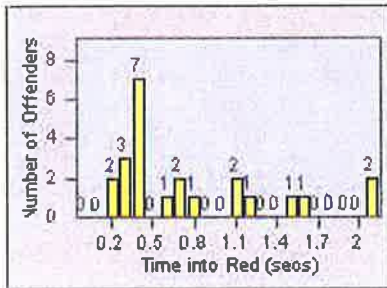

Redflex Redlight Offender Statistics

CONTRACT: San Rafael
 DATE FROM: 01-Jul-2012

LOCATION: SRA-3IR-01 Third St/Irwin St
 DATE TO: 31-Jul-2012

LANE 1

LANE 2

LANE 3

Redflex Redlight Offender Statistics

CONTRACT: San Rafael
 DATE FROM: 01-Jul-2012

LOCATION: SRA-3IR-01 Third St/Irwin St
 DATE TO: 31-Jul-2012

LANE 4

LANE TOTAL

Redflex Redlight Offender Statistics

CONTRACT: San Rafael
 DATE FROM: 01-Jul-2012

LOCATION: SRA-IR3-01 Irwin St/Third St
 DATE TO: 31-Jul-2012