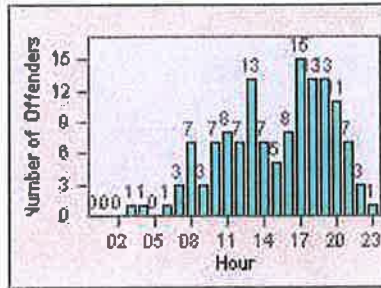

Redflex Redlight Offender Statistics

CONTRACT: San Rafael
 DATE FROM: 01-Jul-2011

LOCATION: SRA-3IR-01 Third St/Irwin St
 DATE TO: 31-Jul-2011

LANE 1

LANE 2

LANE 3

Redflex Redlight Offender Statistics

CONTRACT: San Rafael
 DATE FROM: 01-Jul-2011

LOCATION: SRA-3IR-01 Third St/Irwin St
 DATE TO: 31-Jul-2011

LANE 4

LANE TOTAL

Redflex Redlight Offender Statistics

CONTRACT: San Rafael
 DATE FROM: 01-Jul-2011

LOCATION: SRA-IR3-01 Irwin St/Third St
 DATE TO: 31-Jul-2011