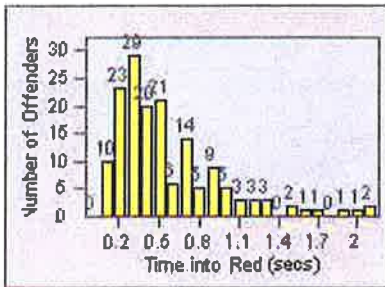

LOCATION: SRA-3IR-01 Third St/Irwin St
 DATE TO: 31-Jul-2011

LANE 4

LANE TOTAL

Redflex Redlight Offender Statistics

CONTRACT: San Rafael
 DATE FROM: 01-Jul-2011

LOCATION: SRA-IR3-01 Irwin St/Third St
 DATE TO: 31-Jul-2011

LANE 1

LANE 2

LANE 3

Redflex Redlight Offender Statistics

CONTRACT: San Rafael
 DATE FROM: 01-Jul-2011

LOCATION: SRA-IR3-01 Irwin St/Third St
 DATE TO: 31-Jul-2011

LANE 4

LANE TOTAL