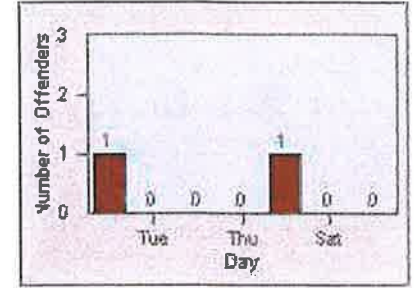

LOCATION: SRA-3IR-01 Third St/Irwin St
 DATE TO: 31-Jul-2012

LANE 4

LANE TOTAL

Redflex Redlight Offender Statistics

CONTRACT: San Rafael
 DATE FROM: 01-Jul-2012

LOCATION: SRA-IR3-01 Irwin St/Third St
 DATE TO: 31-Jul-2012

LANE 1

LANE 2

LANE 3

Redflex Redlight Offender Statistics

CONTRACT: San Rafael
 DATE FROM: 01-Jul-2012

LOCATION: SRA-IR3-01 Irwin St/Third St
 DATE TO: 31-Jul-2012

LANE 4

LANE TOTAL