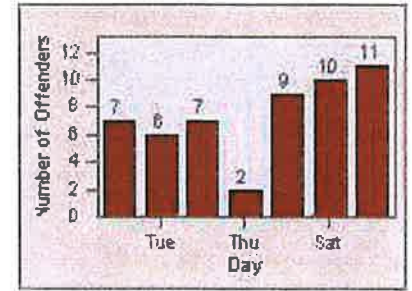

Redflex Redlight Offender Statistics

CONTRACT: San Rafael
 DATE FROM: 01-Jul-2011

LOCATION: SRA-3IR-01 Third St/Irwin St
 DATE TO: 31-Jul-2011

LANE 1

LANE 2

LANE 3

Redflex Redlight Offender Statistics

CONTRACT: San Rafael
 DATE FROM: 01-Jul-2011

LOCATION: SRA-3IR-01 Third St/Irwin St
 DATE TO: 31-Jul-2011

LANE 4

LANE TOTAL

Redflex Redlight Offender Statistics

CONTRACT: San Rafael
 DATE FROM: 01-Jul-2011

LOCATION: SRA-IR3-01 Irwin St/Third St
 DATE TO: 31-Jul-2011