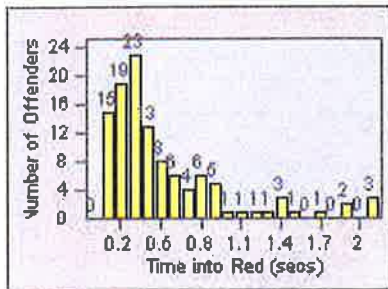

Redflex Redlight Offender Statistics

CONTRACT: San Rafael
 DATE FROM: 01-Jul-2012

LOCATION: SRA-3IR-01 Third St/Irwin St
 DATE TO: 31-Jul-2012

LANE 1

LANE 2

LANE 3

Redflex Redlight Offender Statistics

CONTRACT: San Rafael
 DATE FROM: 01-Jul-2012

LOCATION: SRA-3IR-01 Third St/Irwin St
 DATE TO: 31-Jul-2012

LANE 4

LANE TOTAL

Redflex Redlight Offender Statistics

CONTRACT: San Rafael
 DATE FROM: 01-Jul-2012

LOCATION: SRA-IR3-01 Irwin St/Third St
 DATE TO: 31-Jul-2012

LANE 1

LANE 2

LANE 3

Redflex Redlight Offender Statistics

CONTRACT: San Rafael
 DATE FROM: 01-Jul-2012

LOCATION: SRA-IR3-01 Irwin St/Third St
 DATE TO: 31-Jul-2012

LANE 4

LANE TOTAL