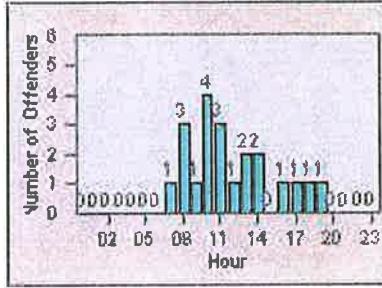

LANE 1

LANE 2

LANE 3

Redflex Redlight Offender Statistics

CONTRACT: San Rafael
 DATE FROM: 01-Jul-2011

LOCATION: SRA-IR3-01 Irwin St/Third St
 DATE TO: 31-Jul-2011

LANE 4

LANE TOTAL

Redflex Redlight Offender Statistics

CONTRACT: San Rafael
 DATE FROM: 01-Jul-2012

LOCATION: SRA-3IR-01 Third St/Irwin St
 DATE TO: 31-Jul-2012

LANE 1

LANE 2

LANE 3

Redflex Redlight Offender Statistics

CONTRACT: San Rafael
 DATE FROM: 01-Jul-2012