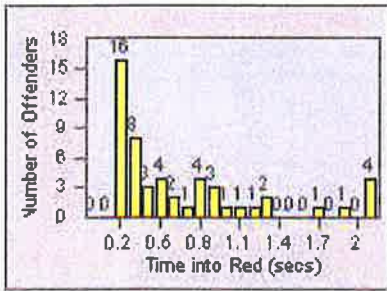

Redflex Redlight Offender Statistics

CONTRACT: San Rafael
 DATE FROM: 01-Jul-2011

LOCATION: SRA-3IR-01 Third St/Irwin St
 DATE TO: 31-Jul-2011

LANE 1

LANE 2

LANE 3

Redflex Redlight Offender Statistics

CONTRACT: San Rafael
 DATE FROM: 01-Jul-2011

LOCATION: SRA-3IR-01 Third St/Irwin St
 DATE TO: 31-Jul-2011

LANE 4

LANE TOTAL

Redflex Redlight Offender Statistics

CONTRACT: San Rafael
 DATE FROM: 01-Jul-2011

LOCATION: SRA-IR3-01 Irwin St/Third St
 DATE TO: 31-Jul-2011