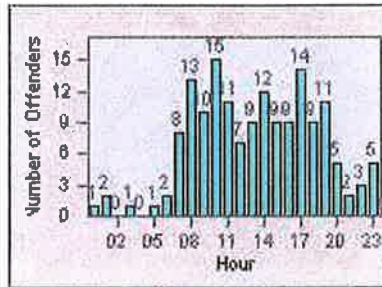

LOCATION: SRA-3IR-01 Third St/Irwin St
 DATE TO: 31-Jul-2011

LANE 4

LANE TOTAL

Redflex Redlight Offender Statistics

CONTRACT: San Rafael
 DATE FROM: 01-Jul-2011

LOCATION: SRA-IR3-01 Irwin St/Third St
 DATE TO: 31-Jul-2011

LANE 1

LANE 2

LANE 3

Redflex Redlight Offender Statistics

CONTRACT: San Rafael
 DATE FROM: 01-Jul-2011

LOCATION: SRA-IR3-01 Irwin St/Third St
 DATE TO: 31-Jul-2011

LANE 4

LANE TOTAL