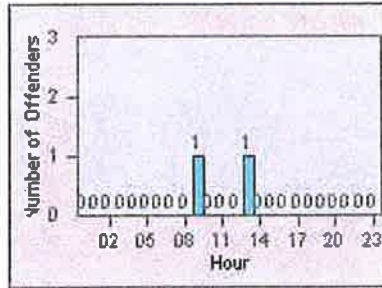

Redflex Redlight Offender Statistics

CONTRACT: San Rafael
 DATE FROM: 01-Jul-2012

LOCATION: SRA-3IR-01 Third St/Irwin St
 DATE TO: 31-Jul-2012

LANE 1

LANE 2

LANE 3

Redflex Redlight Offender Statistics

CONTRACT: San Rafael
 DATE FROM: 01-Jul-2012

LOCATION: SRA-3IR-01 Third St/Irwin St
 DATE TO: 31-Jul-2012

LANE 4

LANE TOTAL

Redflex Redlight Offender Statistics

CONTRACT: San Rafael
 DATE FROM: 01-Jul-2012

LOCATION: SRA-IR3-01 Irwin St/Third St
 DATE TO: 31-Jul-2012

LANE 1

LANE 2

LANE 3

Redflex Redlight Offender Statistics

CONTRACT: San Rafael
 DATE FROM: 01-Jul-2012

LOCATION: SRA-IR3-01 Irwin St/Third St
 DATE TO: 31-Jul-2012

LANE 4

LANE TOTAL