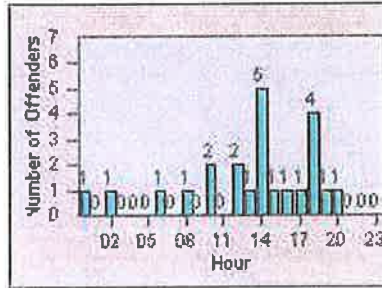

Redflex Redlight Offender Statistics

CONTRACT: San Rafael
 DATE FROM: 01-Jul-2012

LOCATION: SRA-3IR-01 Third St/Irwin St
 DATE TO: 31-Jul-2012

LANE 1

LANE 2

LANE 3

Redflex Redlight Offender Statistics

CONTRACT: San Rafael
 DATE FROM: 01-Jul-2012

LOCATION: SRA-3IR-01 Third St/Irwin St
 DATE TO: 31-Jul-2012

LANE 4

LANE TOTAL

Redflex Redlight Offender Statistics

CONTRACT: San Rafael
 DATE FROM: 01-Jul-2012

LOCATION: SRA-IR3-01 Irwin St/Third St
 DATE TO: 31-Jul-2012