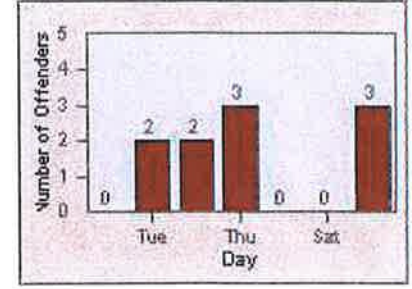

LANE 1

LANE 2

LANE 3

Redflex Redlight Offender Statistics

CONTRACT: San Rafael
 DATE FROM: 01-Jul-2011

LOCATION: SRA-IR3-01 Irwin St/Third St
 DATE TO: 31-Jul-2011

LANE 4

LANE TOTAL

Redflex Redlight Offender Statistics

CONTRACT: San Rafael
 DATE FROM: 01-Jul-2012

LOCATION: SRA-3IR-01 Third St/Irwin St
 DATE TO: 31-Jul-2012

LANE 1

LANE 2

LANE 3

Redflex Redlight Offender Statistics

CONTRACT: San Rafael
 DATE FROM: 01-Jul-2012