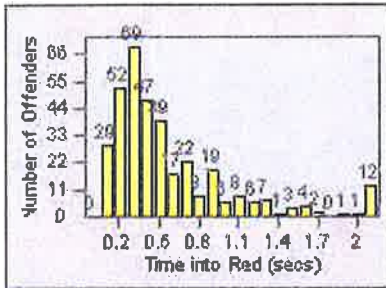

LANE 1

LANE 2

LANE 3

Redflex Redlight Offender Statistics

CONTRACT: San Rafael
 DATE FROM: 01-Jul-2011

LOCATION: SRA-IR3-01 Irwin St/Third St
 DATE TO: 31-Jul-2011

LANE 4

LANE TOTAL

Redflex Redlight Offender Statistics

CONTRACT: San Rafael
 DATE FROM: 01-Jul-2012

LOCATION: SRA-3IR-01 Third St/Irwin St
 DATE TO: 31-Jul-2012

LANE 1

LANE 2

LANE 3

Redflex Redlight Offender Statistics

CONTRACT: San Rafael
 DATE FROM: 01-Jul-2012