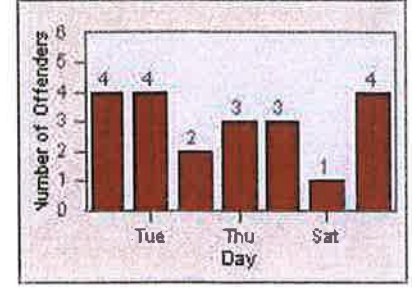

LANE 1

LANE 2

LANE 3

Redflex Redlight Offender Statistics

CONTRACT: San Rafael
 DATE FROM: 01-Jul-2011

LOCATION: SRA-IR3-01 Irwin St/Third St
 DATE TO: 31-Jul-2011

LANE 4

LANE TOTAL

Redflex Redlight Offender Statistics

CONTRACT: San Rafael
 DATE FROM: 01-Jul-2012

LOCATION: SRA-3IR-01 Third St/Irwin St
 DATE TO: 31-Jul-2012

LANE 1

LANE 2

LANE 3

Redflex Redlight Offender Statistics

CONTRACT: San Rafael
 DATE FROM: 01-Jul-2012