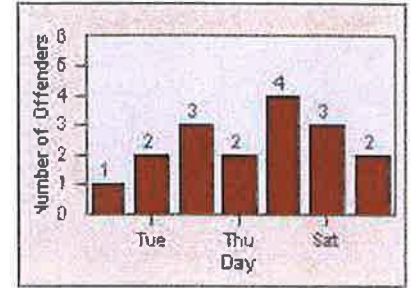

Redflex Redlight Offender Statistics

CONTRACT: San Rafael
 DATE FROM: 01-Jul-2011

LOCATION: SRA-3IR-01 Third St/Irwin St
 DATE TO: 31-Jul-2011

LANE 1

LANE 2

LANE 3

Redflex Redlight Offender Statistics

CONTRACT: San Rafael
 DATE FROM: 01-Jul-2011

LOCATION: SRA-3IR-01 Third St/Irwin St
 DATE TO: 31-Jul-2011

LANE 4

LANE TOTAL

Redflex Redlight Offender Statistics

CONTRACT: San Rafael
 DATE FROM: 01-Jul-2011

LOCATION: SRA-IR3-01 Irwin St/Third St
 DATE TO: 31-Jul-2011