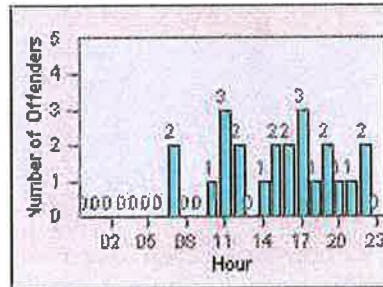

Redflex Redlight Offender Statistics

CONTRACT: San Rafael
 DATE FROM: 01-Jul-2012

LOCATION: SRA-3IR-01 Third St/Irwin St
 DATE TO: 31-Jul-2012

LANE 1

LANE 2

LANE 3

Redflex Redlight Offender Statistics

CONTRACT: San Rafael
 DATE FROM: 01-Jul-2012

LOCATION: SRA-3IR-01 Third St/Irwin St
 DATE TO: 31-Jul-2012

LANE 4

LANE TOTAL

Redflex Redlight Offender Statistics

CONTRACT: San Rafael
 DATE FROM: 01-Jul-2012

LOCATION: SRA-IR3-01 Irwin St/Third St
 DATE TO: 31-Jul-2012

LANE 1

LANE 2

LANE 3

Redflex Redlight Offender Statistics

CONTRACT: San Rafael
 DATE FROM: 01-Jul-2012

LOCATION: SRA-IR3-01 Irwin St/Third St
 DATE TO: 31-Jul-2012

LANE 4

LANE TOTAL