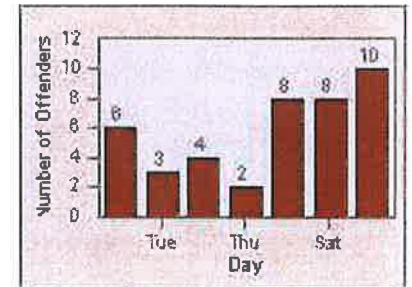

Redflex Redlight Offender Statistics

CONTRACT: San Rafael
 DATE FROM: 01-Jul-2011

LOCATION: SRA-3IR-01 Third St/Irwin St
 DATE TO: 31-Jul-2011

LANE 1

LANE 2

LANE 3

Redflex Redlight Offender Statistics

CONTRACT: San Rafael
 DATE FROM: 01-Jul-2011

LOCATION: SRA-3IR-01 Third St/Irwin St
 DATE TO: 31-Jul-2011

LANE 4

LANE TOTAL

Redflex Redlight Offender Statistics

CONTRACT: San Rafael
 DATE FROM: 01-Jul-2011

LOCATION: SRA-IR3-01 Irwin St/Third St
 DATE TO: 31-Jul-2011