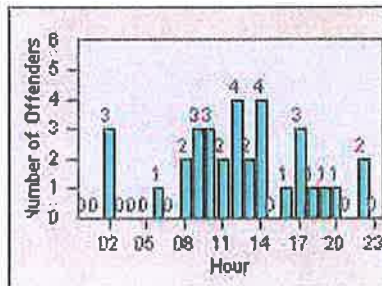

LOCATION: SRA-3IR-01 Third St/Irwin St
 DATE TO: 31-Jul-2011

LANE 4

LANE TOTAL

Redflex Redlight Offender Statistics

CONTRACT: San Rafael
 DATE FROM: 01-Jul-2011

LOCATION: SRA-IR3-01 Irwin St/Third St
 DATE TO: 31-Jul-2011

LANE 1

LANE 2

LANE 3

Redflex Redlight Offender Statistics

CONTRACT: San Rafael
 DATE FROM: 01-Jul-2011

LOCATION: SRA-IR3-01 Irwin St/Third St
 DATE TO: 31-Jul-2011

LANE 4

LANE TOTAL

Redflex Redlight Offender Statistics

CONTRACT: San Rafael
 DATE FROM: 01-Jul-2012

LOCATION: SRA-3IR-01 Third St/Irwin St
 DATE TO: 31-Jul-2012

LANE 1

LANE 2

LANE 3

Redflex Redlight Offender Statistics

CONTRACT: San Rafael
 DATE FROM: 01-Jul-2012