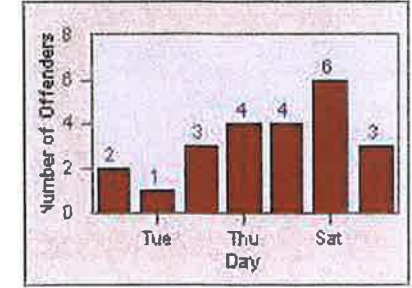

LANE 1

LANE 2

LANE 3

Redflex Redlight Offender Statistics

CONTRACT: San Rafael
 DATE FROM: 01-Jul-2011

LOCATION: SRA-IR3-01 Irwin St/Third St
 DATE TO: 31-Jul-2011

LANE 4

LANE TOTAL

Redflex Redlight Offender Statistics

CONTRACT: San Rafael
 DATE FROM: 01-Jul-2012

LOCATION: SRA-3IR-01 Third St/Irwin St
 DATE TO: 31-Jul-2012

LANE 1

LANE 2

LANE 3

Redflex Redlight Offender Statistics

CONTRACT: San Rafael
 DATE FROM: 01-Jul-2012

LOCATION: SRA-3IR-01 Third St/Irwin St
 DATE TO: 31-Jul-2012

LANE 4

LANE TOTAL

Redflex Redlight Offender Statistics

CONTRACT: San Rafael
 DATE FROM: 01-Jul-2012

LOCATION: SRA-IR3-01 Irwin St/Third St
 DATE TO: 31-Jul-2012