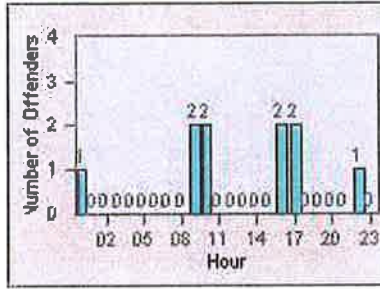

LANE 1

LANE 2

LANE 3

Redflex Redlight Offender Statistics

CONTRACT: San Rafael
 DATE FROM: 01-Jul-2011

LOCATION: SRA-IR3-01 Irwin St/Third St
 DATE TO: 31-Jul-2011

LANE 4

LANE TOTAL

Redflex Redlight Offender Statistics

CONTRACT: San Rafael
 DATE FROM: 01-Jul-2012

LOCATION: SRA-3IR-01 Third St/Irwin St
 DATE TO: 31-Jul-2012

LANE 1

LANE 2

LANE 3

Redflex Redlight Offender Statistics

CONTRACT: San Rafael
 DATE FROM: 01-Jul-2012