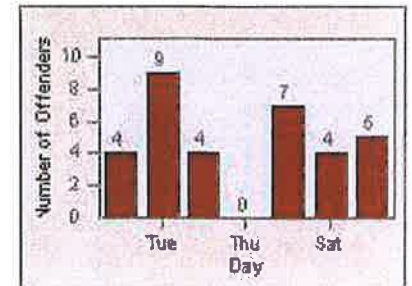

LOCATION: SRA-3IR-01 Third St/Irwin St
 DATE TO: 31-Jul-2011

LANE 4

LANE TOTAL

Redflex Redlight Offender Statistics

CONTRACT: San Rafael
 DATE FROM: 01-Jul-2011

LOCATION: SRA-IR3-01 Irwin St/Third St
 DATE TO: 31-Jul-2011

LANE 1

LANE 2

LANE 3

Redflex Redlight Offender Statistics

CONTRACT: San Rafael
 DATE FROM: 01-Jul-2011

LOCATION: SRA-IR3-01 Irwin St/Third St
 DATE TO: 31-Jul-2011

LANE 4

LANE TOTAL