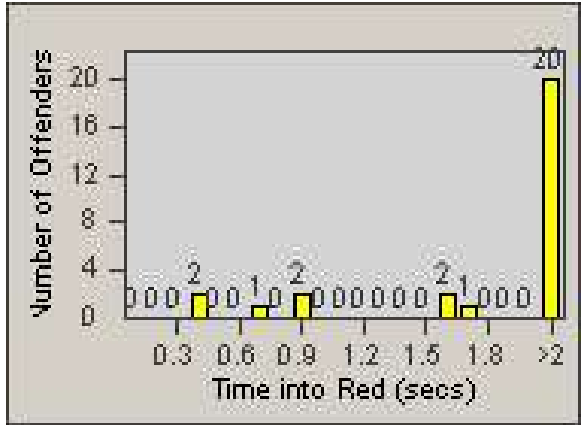

Redflex Redlight Offender Statistics

CONTRACT: Santa Clarita
 DATE FROM: 1/Jan/2010

LOCATION: SCL-BCNR-01 Bouquet Canyon Road
 DATE TO: 31/Mar/2010

LANE 1

LANE 2

LANE 3

Redflex Redlight Offender Statistics

CONTRACT: Santa Clarita
 DATE FROM: 1/Jan/2010

LOCATION: SCL-BCNR-01 Bouquet Canyon Road
 DATE TO: 31/Mar/2010

LANE 4

LANE TOTAL

Redflex Redlight Offender Statistics

CONTRACT: Santa Clarita
 DATE FROM: 1/Jan/2010

LOCATION: SCL-BCNR-01 Bouquet Canyon Road
 DATE TO: 31/Mar/2010