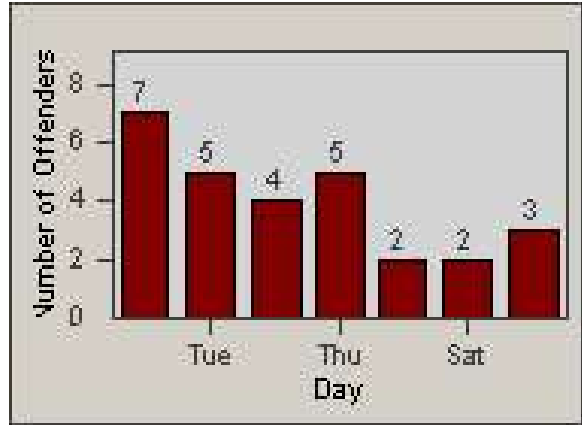

Redflex Redlight Offender Statistics

CONTRACT: Santa Clarita
 DATE FROM: 1/Jan/2010

LOCATION: SCL-BCNR-01 Bouquet Canyon Road
 DATE TO: 31/Mar/2010

LANE 1

LANE 2

LANE 3

Redflex Redlight Offender Statistics

CONTRACT: Santa Clarita
 DATE FROM: 1/Jan/2010

LOCATION: SCL-BCNR-01 Bouquet Canyon Road
 DATE TO: 31/Mar/2010

LANE 4

LANE TOTAL

Redflex Redlight Offender Statistics

CONTRACT: Santa Clarita
 DATE FROM: 1/Jan/2010

LOCATION: SCL-BCNR-01 Bouquet Canyon Road
 DATE TO: 31/Mar/2010