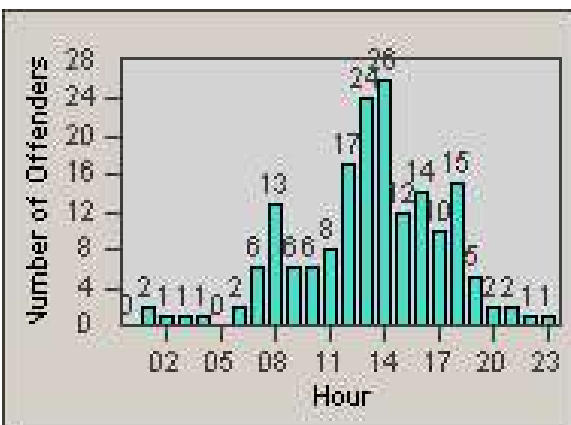

Redflex Redlight Offender Statistics

CONTRACT: Santa Clarita
 DATE FROM: 1/Jan/2010

LOCATION: SCL-BCNR-01 Bouquet Canyon Road
 DATE TO: 31/Mar/2010

LANE 1

LANE 2

LANE 3

Redflex Redlight Offender Statistics

CONTRACT: Santa Clarita
 DATE FROM: 1/Jan/2010

LOCATION: SCL-BCNR-01 Bouquet Canyon Road
 DATE TO: 31/Mar/2010

LANE 4

LANE TOTAL

Redflex Redlight Offender Statistics

CONTRACT: Santa Clarita
 DATE FROM: 1/Jan/2010

LOCATION: SCL-BCNR-01 Bouquet Canyon Road
 DATE TO: 31/Mar/2010