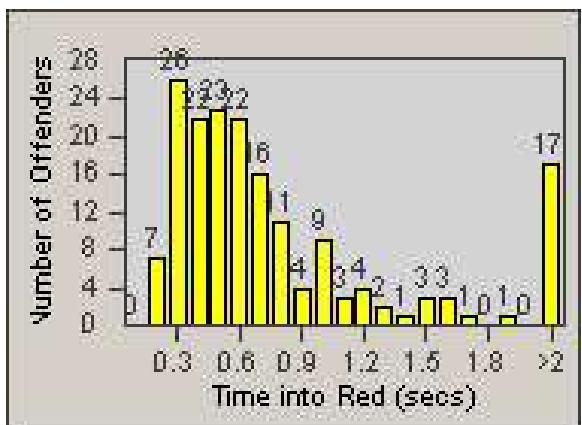

Redflex Redlight Offender Statistics

CONTRACT: Santa Clarita
 DATE FROM: 1/Jan/2010

LOCATION: SCL-BCNR-01 Bouquet Canyon Road
 DATE TO: 31/Mar/2010

LANE 1

LANE 2

LANE 3

Redflex Redlight Offender Statistics

CONTRACT: Santa Clarita
 DATE FROM: 1/Jan/2010

LOCATION: SCL-BCNR-01 Bouquet Canyon Road
 DATE TO: 31/Mar/2010

LANE 4

LANE TOTAL

Redflex Redlight Offender Statistics

CONTRACT: Santa Clarita
 DATE FROM: 1/Jan/2010

LOCATION: SCL-BCNR-01 Bouquet Canyon Road
 DATE TO: 31/Mar/2010