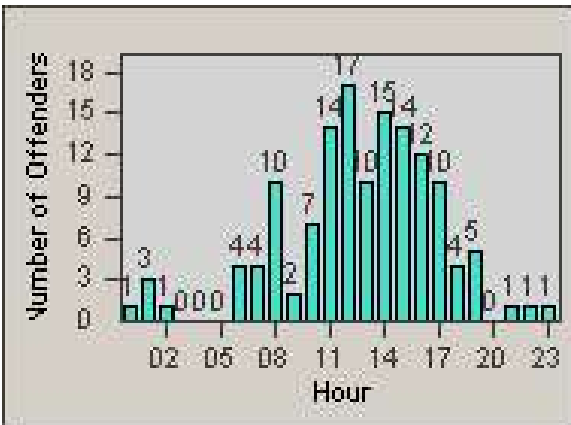

Redflex Redlight Offender Statistics

CONTRACT: Santa Clarita
 DATE FROM: 1/Jan/2010

LOCATION: SCL-BCNR-01 Bouquet Canyon Road
 DATE TO: 31/Mar/2010

LANE 1

LANE 2

LANE 3

Redflex Redlight Offender Statistics

CONTRACT: Santa Clarita
 DATE FROM: 1/Jan/2010

LOCATION: SCL-BCNR-01 Bouquet Canyon Road
 DATE TO: 31/Mar/2010

LANE 4

LANE TOTAL

Redflex Redlight Offender Statistics

CONTRACT: Santa Clarita
 DATE FROM: 1/Jan/2010

LOCATION: SCL-BCNR-01 Bouquet Canyon Road
 DATE TO: 31/Mar/2010