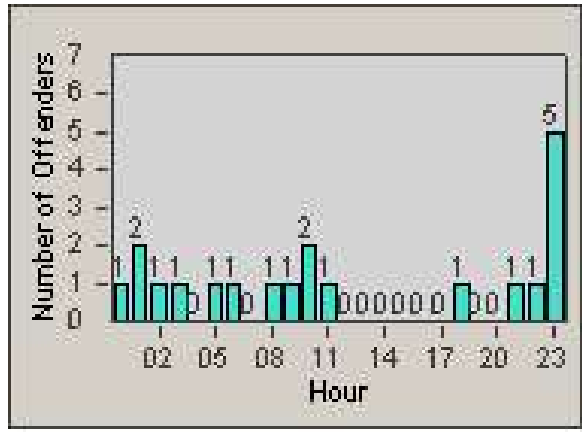

Redflex Redlight Offender Statistics

CONTRACT: Santa Clarita
 DATE FROM: 1/Jan/2010

LOCATION: SCL-BCNR-01 Bouquet Canyon Road
 DATE TO: 31/Mar/2010

LANE 1

LANE 2

LANE 3

Redflex Redlight Offender Statistics

CONTRACT: Santa Clarita
 DATE FROM: 1/Jan/2010

LOCATION: SCL-BCNR-01 Bouquet Canyon Road
 DATE TO: 31/Mar/2010

LANE 4

LANE TOTAL

Redflex Redlight Offender Statistics

CONTRACT: Santa Clarita
 DATE FROM: 1/Jan/2010

LOCATION: SCL-BCNR-01 Bouquet Canyon Road
 DATE TO: 31/Mar/2010