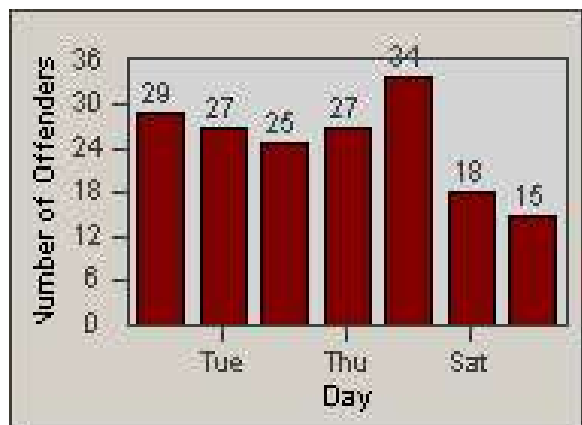

Redflex Redlight Offender Statistics

CONTRACT: Santa Clarita
 DATE FROM: 1/Jan/2010

LOCATION: SCL-BCNR-01 Bouquet Canyon Road
 DATE TO: 31/Mar/2010

LANE 1

LANE 2

LANE 3

Redflex Redlight Offender Statistics

CONTRACT: Santa Clarita
 DATE FROM: 1/Jan/2010

LOCATION: SCL-BCNR-01 Bouquet Canyon Road
 DATE TO: 31/Mar/2010

LANE 4

LANE TOTAL

Redflex Redlight Offender Statistics

CONTRACT: Santa Clarita
 DATE FROM: 1/Jan/2010

LOCATION: SCL-BCNR-01 Bouquet Canyon Road
 DATE TO: 31/Mar/2010