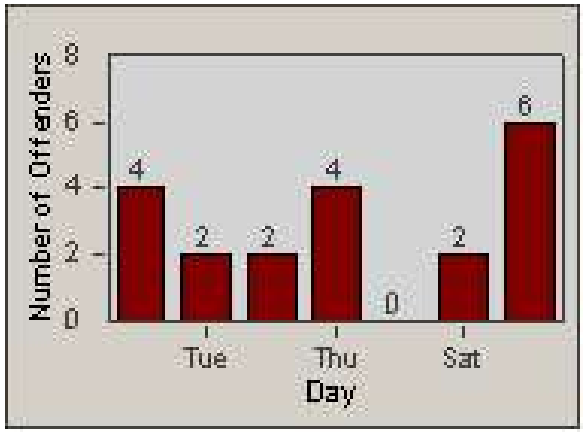

Redflex Redlight Offender Statistics

CONTRACT: Santa Clarita
 DATE FROM: 1/Jan/2010

LOCATION: SCL-BCNR-01 Bouquet Canyon Road
 DATE TO: 31/Mar/2010

LANE 1

LANE 2

LANE 3

Redflex Redlight Offender Statistics

CONTRACT: Santa Clarita
 DATE FROM: 1/Jan/2010

LOCATION: SCL-BCNR-01 Bouquet Canyon Road
 DATE TO: 31/Mar/2010

LANE 4

LANE TOTAL

Redflex Redlight Offender Statistics

CONTRACT: Santa Clarita
 DATE FROM: 1/Jan/2010

LOCATION: SCL-BCNR-01 Bouquet Canyon Road
 DATE TO: 31/Mar/2010