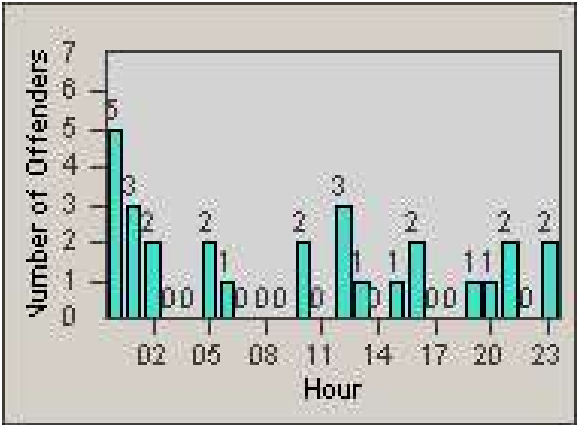

Redflex Redlight Offender Statistics

CONTRACT: Santa Clarita
 DATE FROM: 1/Jan/2010

LOCATION: SCL-BCNR-01 Bouquet Canyon Road
 DATE TO: 31/Mar/2010

LANE 1

LANE 2

LANE 3

Redflex Redlight Offender Statistics

CONTRACT: Santa Clarita
 DATE FROM: 1/Jan/2010

LOCATION: SCL-BCNR-01 Bouquet Canyon Road
 DATE TO: 31/Mar/2010

LANE 4

LANE TOTAL

Redflex Redlight Offender Statistics

CONTRACT: Santa Clarita
 DATE FROM: 1/Jan/2010

LOCATION: SCL-BCNR-01 Bouquet Canyon Road
 DATE TO: 31/Mar/2010