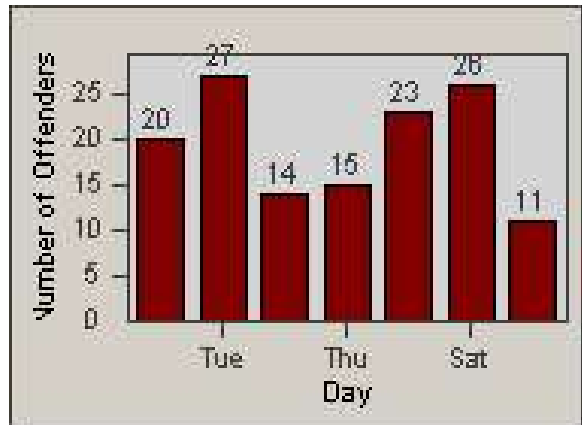

Redflex Redlight Offender Statistics

CONTRACT: Santa Clarita
 DATE FROM: 1/Jan/2010

LOCATION: SCL-BCNR-01 Bouquet Canyon Road
 DATE TO: 31/Mar/2010

LANE 1

LANE 2

LANE 3

Redflex Redlight Offender Statistics

CONTRACT: Santa Clarita
 DATE FROM: 1/Jan/2010

LOCATION: SCL-BCNR-01 Bouquet Canyon Road
 DATE TO: 31/Mar/2010

LANE 4

LANE TOTAL

Redflex Redlight Offender Statistics

CONTRACT: Santa Clarita
 DATE FROM: 1/Jan/2010

LOCATION: SCL-BCNR-01 Bouquet Canyon Road
 DATE TO: 31/Mar/2010