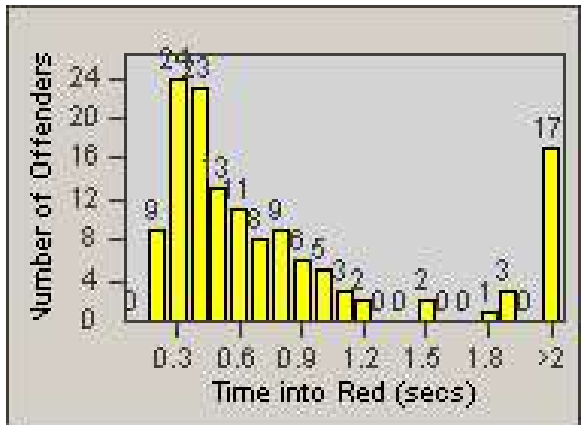

Redflex Redlight Offender Statistics

CONTRACT: Santa Clarita
 DATE FROM: 1/Jan/2010

LOCATION: SCL-BCNR-01 Bouquet Canyon Road
 DATE TO: 31/Mar/2010

LANE 1

LANE 2

LANE 3

Redflex Redlight Offender Statistics

CONTRACT: Santa Clarita
 DATE FROM: 1/Jan/2010

LOCATION: SCL-BCNR-01 Bouquet Canyon Road
 DATE TO: 31/Mar/2010

LANE 4

LANE TOTAL

Redflex Redlight Offender Statistics

CONTRACT: Santa Clarita
 DATE FROM: 1/Jan/2010

LOCATION: SCL-BCNR-01 Bouquet Canyon Road
 DATE TO: 31/Mar/2010