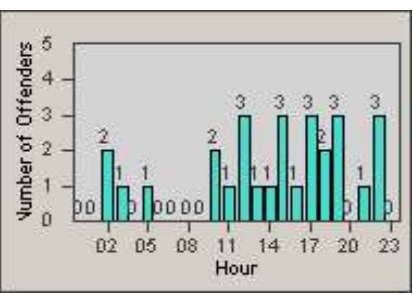

Redflex Redlight Offender Statistics

CONTRACT: Santa Clarita
 DATE FROM: 1/Jan/2010

LOCATION: SCL-BCSC-01 Bouquet Canyon / Seco Canyon
 DATE TO: 31/Mar/2010

LANE 1

LANE 2

LANE 3

Redflex Redlight Offender Statistics

CONTRACT: Santa Clarita
 DATE FROM: 1/Jan/2010

LOCATION: SCL-BCSC-01 Bouquet Canyon / Seco Canyon
 DATE TO: 31/Mar/2010

LANE 4

LANE TOTAL

Redflex Redlight Offender Statistics

CONTRACT: Santa Clarita
 DATE FROM: 1/Jan/2010