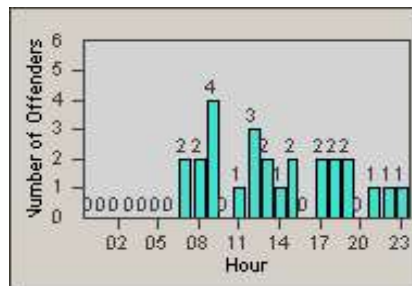

Redflex Redlight Offender Statistics

CONTRACT: Santa Clarita
 DATE FROM: 1/Jan/2010

LOCATION: SCL-BCSC-01 Bouquet Canyon / Seco Canyon
 DATE TO: 31/Mar/2010

LANE 1

LANE 2

LANE 3

Redflex Redlight Offender Statistics

CONTRACT: Santa Clarita
 DATE FROM: 1/Jan/2010

LOCATION: SCL-BCSC-01 Bouquet Canyon / Seco Canyon
 DATE TO: 31/Mar/2010

LANE 4

LANE TOTAL

Redflex Redlight Offender Statistics

CONTRACT: Santa Clarita
 DATE FROM: 1/Jan/2010