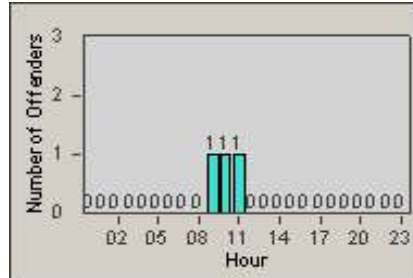

Redflex Redlight Offender Statistics

CONTRACT: Santa Clarita
 DATE FROM: 1/Jan/2010

LOCATION: SCL-BCSC-01 Bouquet Canyon / Seco Canyon
 DATE TO: 31/Mar/2010

LANE 1

LANE 2

LANE 3

Redflex Redlight Offender Statistics

CONTRACT: Santa Clarita
 DATE FROM: 1/Jan/2010

LOCATION: SCL-BCSC-01 Bouquet Canyon / Seco Canyon
 DATE TO: 31/Mar/2010

LANE 4

LANE TOTAL

Redflex Redlight Offender Statistics

CONTRACT: Santa Clarita
 DATE FROM: 1/Jan/2010