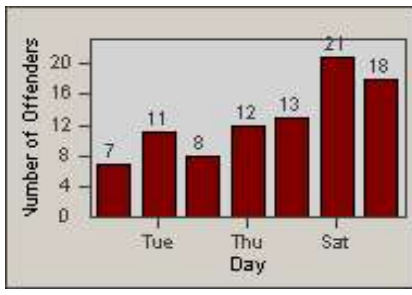

Redflex Redlight Offender Statistics

CONTRACT: Santa Clarita
 DATE FROM: 1/Jan/2010

LOCATION: SCL-BCSC-01 Bouquet Canyon / Seco Canyon
 DATE TO: 31/Mar/2010

LANE 1

LANE 2

LANE 3

Redflex Redlight Offender Statistics

CONTRACT: Santa Clarita
 DATE FROM: 1/Jan/2010

LOCATION: SCL-BCSC-01 Bouquet Canyon / Seco Canyon
 DATE TO: 31/Mar/2010

LANE 4

LANE TOTAL

Redflex Redlight Offender Statistics

CONTRACT: Santa Clarita
 DATE FROM: 1/Jan/2010