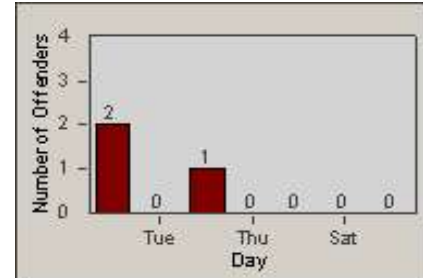

Redflex Redlight Offender Statistics

CONTRACT: Santa Clarita
 DATE FROM: 1/Jan/2010

LOCATION: SCL-BCSC-01 Bouquet Canyon / Seco Canyon
 DATE TO: 31/Mar/2010

LANE 1

LANE 2

LANE 3

Redflex Redlight Offender Statistics

CONTRACT: Santa Clarita
 DATE FROM: 1/Jan/2010

LOCATION: SCL-BCSC-01 Bouquet Canyon / Seco Canyon
 DATE TO: 31/Mar/2010

LANE 4

LANE TOTAL

Redflex Redlight Offender Statistics

CONTRACT: Santa Clarita
 DATE FROM: 1/Jan/2010