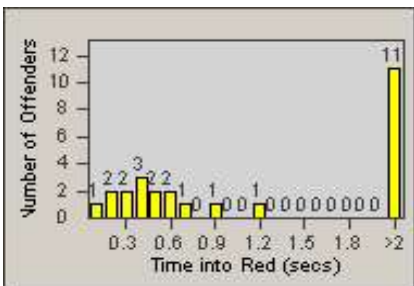

Redflex Redlight Offender Statistics

CONTRACT: Santa Clarita
 DATE FROM: 1/Jan/2010

LOCATION: SCL-BCSC-01 Bouquet Canyon / Seco Canyon
 DATE TO: 31/Mar/2010

LANE 1

LANE 2

LANE 3

Redflex Redlight Offender Statistics

CONTRACT: Santa Clarita
 DATE FROM: 1/Jan/2010

LOCATION: SCL-BCSC-01 Bouquet Canyon / Seco Canyon
 DATE TO: 31/Mar/2010

LANE 4

LANE TOTAL

Redflex Redlight Offender Statistics

CONTRACT: Santa Clarita
 DATE FROM: 1/Jan/2010