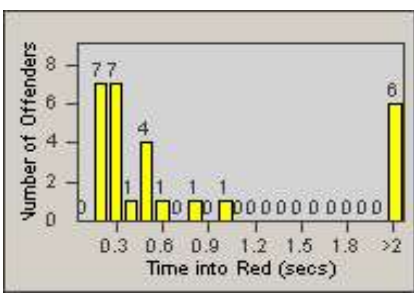

Redflex Redlight Offender Statistics

CONTRACT: Santa Clarita
 DATE FROM: 1/Jan/2010

LOCATION: SCL-BCSC-01 Bouquet Canyon / Seco Canyon
 DATE TO: 31/Mar/2010

LANE 1

LANE 2

LANE 3

Redflex Redlight Offender Statistics

CONTRACT: Santa Clarita
 DATE FROM: 1/Jan/2010

LOCATION: SCL-BCSC-01 Bouquet Canyon / Seco Canyon
 DATE TO: 31/Mar/2010

LANE 4

LANE TOTAL

Redflex Redlight Offender Statistics

CONTRACT: Santa Clarita
 DATE FROM: 1/Jan/2010