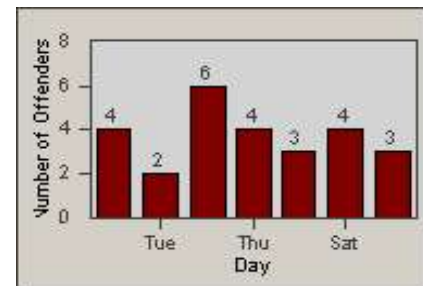

Redflex Redlight Offender Statistics

CONTRACT: Santa Clarita
 DATE FROM: 1/Jan/2010

LOCATION: SCL-BCSC-01 Bouquet Canyon / Seco Canyon
 DATE TO: 31/Mar/2010

LANE 1

LANE 2

LANE 3

Redflex Redlight Offender Statistics

CONTRACT: Santa Clarita
 DATE FROM: 1/Jan/2010

LOCATION: SCL-BCSC-01 Bouquet Canyon / Seco Canyon
 DATE TO: 31/Mar/2010

LANE 4

LANE TOTAL

Redflex Redlight Offender Statistics

CONTRACT: Santa Clarita
 DATE FROM: 1/Jan/2010