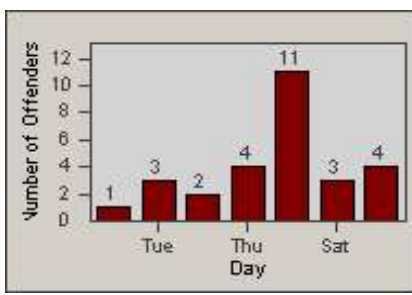

Redflex Redlight Offender Statistics

CONTRACT: Santa Clarita
 DATE FROM: 1/Jan/2010

LOCATION: SCL-BCSC-01 Bouquet Canyon / Seco Canyon
 DATE TO: 31/Mar/2010

LANE 1

LANE 2

LANE 3

Redflex Redlight Offender Statistics

CONTRACT: Santa Clarita
 DATE FROM: 1/Jan/2010

LOCATION: SCL-BCSC-01 Bouquet Canyon / Seco Canyon
 DATE TO: 31/Mar/2010

LANE 4

LANE TOTAL

Redflex Redlight Offender Statistics

CONTRACT: Santa Clarita
 DATE FROM: 1/Jan/2010