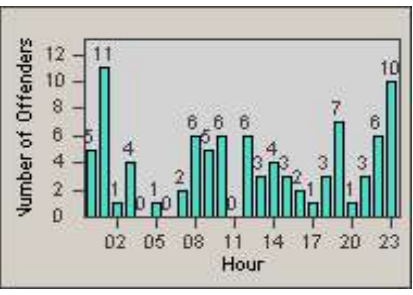

Redflex Redlight Offender Statistics

CONTRACT: Santa Clarita
 DATE FROM: 1/Jan/2010

LOCATION: SCL-BCSC-01 Bouquet Canyon / Seco Canyon
 DATE TO: 31/Mar/2010

LANE 1

LANE 2

LANE 3

Redflex Redlight Offender Statistics

CONTRACT: Santa Clarita
 DATE FROM: 1/Jan/2010

LOCATION: SCL-BCSC-01 Bouquet Canyon / Seco Canyon
 DATE TO: 31/Mar/2010

LANE 4

LANE TOTAL

Redflex Redlight Offender Statistics

CONTRACT: Santa Clarita
 DATE FROM: 1/Jan/2010