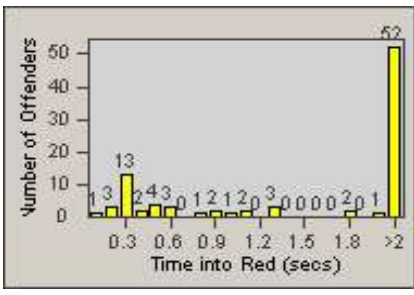

Redflex Redlight Offender Statistics

CONTRACT: Santa Clarita
 DATE FROM: 1/Jan/2010

LOCATION: SCL-BCSC-01 Bouquet Canyon / Seco Canyon
 DATE TO: 31/Mar/2010

LANE 1

LANE 2

LANE 3

Redflex Redlight Offender Statistics

CONTRACT: Santa Clarita
 DATE FROM: 1/Jan/2010

LOCATION: SCL-BCSC-01 Bouquet Canyon / Seco Canyon
 DATE TO: 31/Mar/2010

LANE 4

LANE TOTAL

Redflex Redlight Offender Statistics

CONTRACT: Santa Clarita
 DATE FROM: 1/Jan/2010