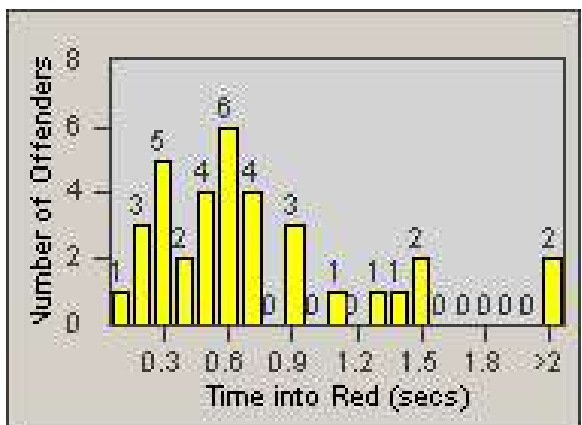

Redflex Redlight Offender Statistics

CONTRACT: Santa Clarita
 DATE FROM: 1/Jul/2009

LOCATION: SCL-MMMB-01 McBean Pkwy / Magic Mtn Pkwy
 DATE TO: 31/Jul/2009

LANE 1

LANE 2

LANE 3

Redflex Redlight Offender Statistics

CONTRACT: Santa Clarita
DATE FROM: 1/Jul/2009

LOCATION: SCL-MMMB-01 McBean Pkwy / Magic Mtn Pkwy
DATE TO: 31/Jul/2009

LANE 4

LANE TOTAL

Redflex Redlight Offender Statistics

CONTRACT: Santa Clarita
 DATE FROM: 1/Jul/2009