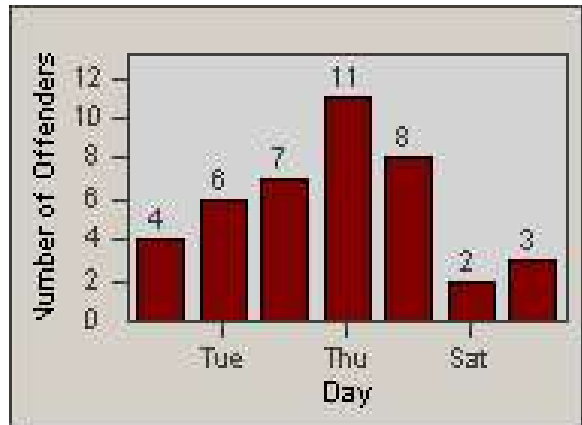

Redflex Redlight Offender Statistics

CONTRACT: Santa Clarita
 DATE FROM: 1/Jul/2009

LOCATION: SCL-MMMB-01 McBean Pkwy / Magic Mtn Pkwy
 DATE TO: 31/Jul/2009

LANE 1

LANE 2

LANE 3

Redflex Redlight Offender Statistics

CONTRACT: Santa Clarita
DATE FROM: 1/Jul/2009

LOCATION: SCL-MMMB-01 McBean Pkwy / Magic Mtn Pkwy
DATE TO: 31/Jul/2009

LANE 4

LANE TOTAL

Redflex Redlight Offender Statistics

CONTRACT: Santa Clarita
 DATE FROM: 1/Jul/2009