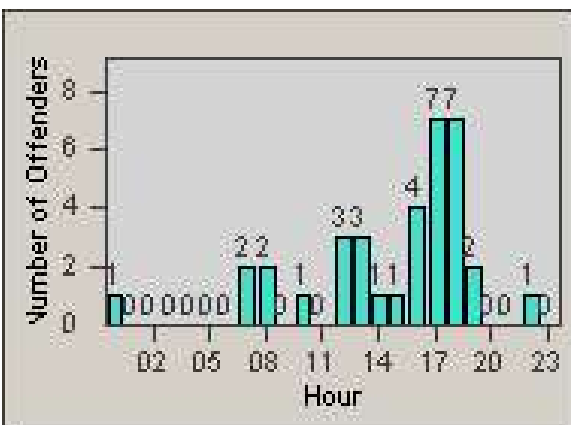

Redflex Redlight Offender Statistics

CONTRACT: Santa Clarita
 DATE FROM: 1/Jul/2009

LOCATION: SCL-MMMB-01 McBean Pkwy / Magic Mtn Pkwy
 DATE TO: 31/Jul/2009

LANE 1

LANE 2

LANE 3

Redflex Redlight Offender Statistics

CONTRACT: Santa Clarita
DATE FROM: 1/Jul/2009

LOCATION: SCL-MMMB-01 McBean Pkwy / Magic Mtn Pkwy
DATE TO: 31/Jul/2009

LANE 4

LANE TOTAL

Redflex Redlight Offender Statistics

CONTRACT: Santa Clarita
 DATE FROM: 1/Jul/2009