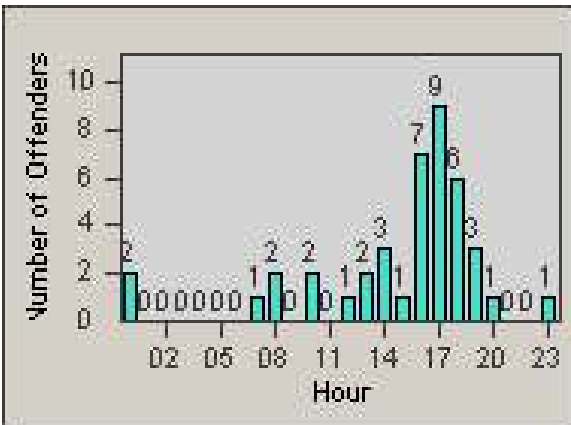

Redflex Redlight Offender Statistics

CONTRACT: Santa Clarita
 DATE FROM: 1/Jul/2009

LOCATION: SCL-MMMB-01 McBean Pkwy / Magic Mtn Pkwy
 DATE TO: 31/Jul/2009

LANE 1

LANE 2

LANE 3

Redflex Redlight Offender Statistics

CONTRACT: Santa Clarita
DATE FROM: 1/Jul/2009

LOCATION: SCL-MMMB-01 McBean Pkwy / Magic Mtn Pkwy
DATE TO: 31/Jul/2009

LANE 4

LANE TOTAL

Redflex Redlight Offender Statistics

CONTRACT: Santa Clarita
 DATE FROM: 1/Jul/2009