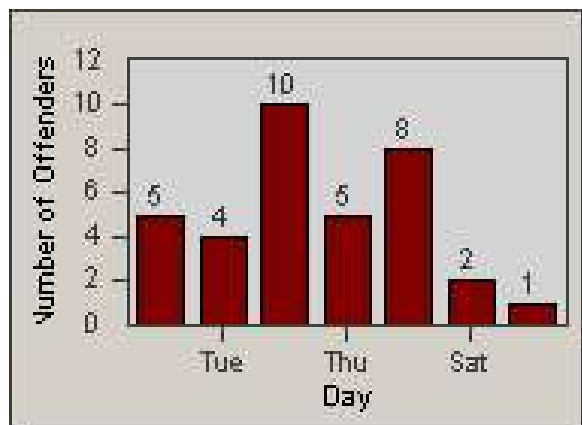

Redflex Redlight Offender Statistics

CONTRACT: Santa Clarita
 DATE FROM: 1/Jul/2009

LOCATION: SCL-MMMB-01 McBean Pkwy / Magic Mtn Pkwy
 DATE TO: 31/Jul/2009

LANE 1

LANE 2

LANE 3

Redflex Redlight Offender Statistics

CONTRACT: Santa Clarita
DATE FROM: 1/Jul/2009

LOCATION: SCL-MMMB-01 McBean Pkwy / Magic Mtn Pkwy
DATE TO: 31/Jul/2009

LANE 4

LANE TOTAL

Redflex Redlight Offender Statistics

CONTRACT: Santa Clarita
 DATE FROM: 1/Jul/2009