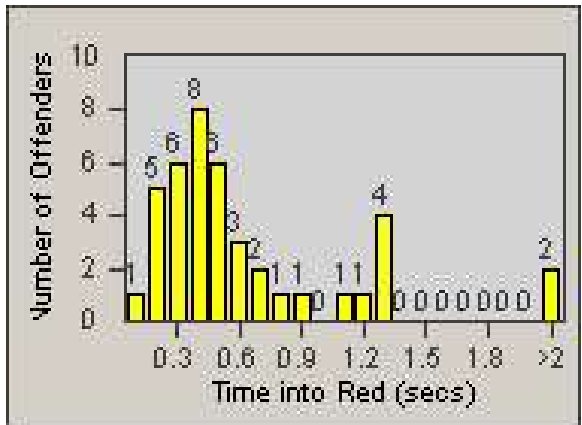

Redflex Redlight Offender Statistics

CONTRACT: Santa Clarita
 DATE FROM: 1/Jul/2009

LOCATION: SCL-MMMB-01 McBean Pkwy / Magic Mtn Pkwy
 DATE TO: 31/Jul/2009

LANE 1

LANE 2

LANE 3

Redflex Redlight Offender Statistics

CONTRACT: Santa Clarita
DATE FROM: 1/Jul/2009

LOCATION: SCL-MMMB-01 McBean Pkwy / Magic Mtn Pkwy
DATE TO: 31/Jul/2009

LANE 4

LANE TOTAL

Redflex Redlight Offender Statistics

CONTRACT: Santa Clarita
 DATE FROM: 1/Jul/2009