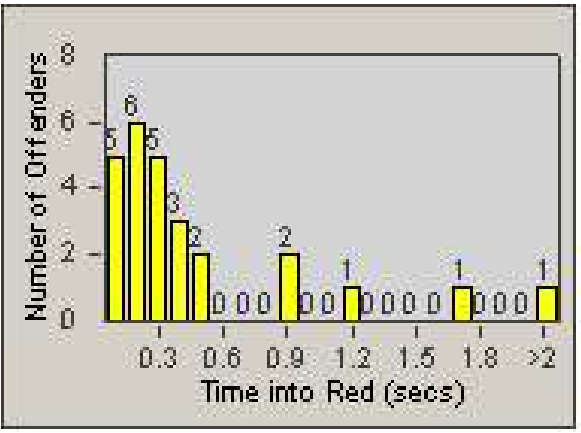

Redflex Redlight Offender Statistics

CONTRACT: Santa Clarita
 DATE FROM: 1/Jul/2008

LOCATION: SCL-NRBC-01 Bouquet Canyon Road
 DATE TO: 31/Jul/2008

LANE 1

LANE 2

LANE 3

Redflex Redlight Offender Statistics

CONTRACT: Santa Clarita
 DATE FROM: 1/Jul/2008

LOCATION: SCL-NRBC-01 Bouquet Canyon Road
 DATE TO: 31/Jul/2008

LANE 4

LANE TOTAL

Redflex Redlight Offender Statistics

CONTRACT: Santa Clarita
 DATE FROM: 1/Jul/2008

LOCATION: SCL-NRBC-01 Bouquet Canyon Road
 DATE TO: 31/Jul/2008