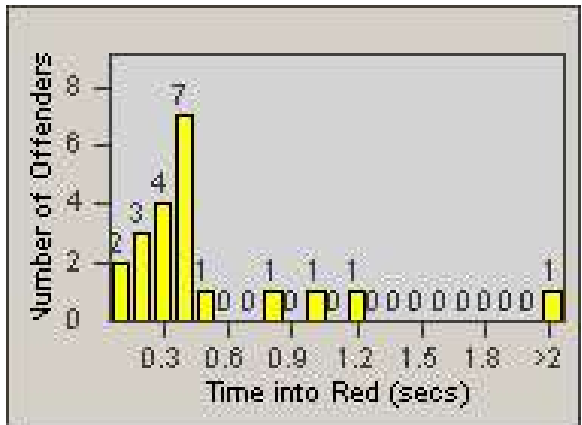

Redflex Redlight Offender Statistics

CONTRACT: Santa Clarita
 DATE FROM: 1/Jul/2008

LOCATION: SCL-NRBC-01 Bouquet Canyon Road
 DATE TO: 31/Jul/2008

LANE 1

LANE 2

LANE 3

Redflex Redlight Offender Statistics

CONTRACT: Santa Clarita
 DATE FROM: 1/Jul/2008

LOCATION: SCL-NRBC-01 Bouquet Canyon Road
 DATE TO: 31/Jul/2008

LANE 4

LANE TOTAL

Redflex Redlight Offender Statistics

CONTRACT: Santa Clarita
 DATE FROM: 1/Jul/2008

LOCATION: SCL-NRBC-01 Bouquet Canyon Road
 DATE TO: 31/Jul/2008