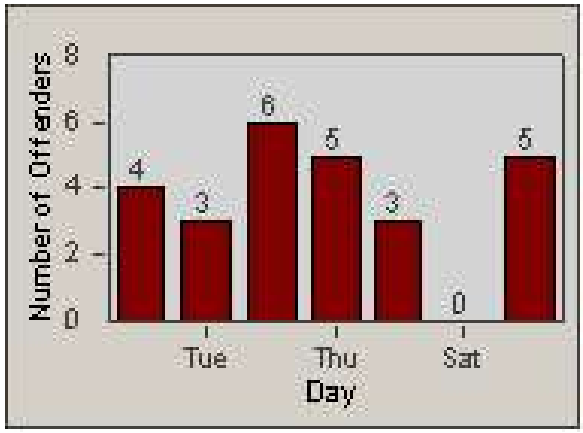

Redflex Redlight Offender Statistics

CONTRACT: Santa Clarita
 DATE FROM: 1/Jul/2008

LOCATION: SCL-NRBC-01 Bouquet Canyon Road
 DATE TO: 31/Jul/2008

LANE 1

LANE 2

LANE 3

Redflex Redlight Offender Statistics

CONTRACT: Santa Clarita
 DATE FROM: 1/Jul/2008

LOCATION: SCL-NRBC-01 Bouquet Canyon Road
 DATE TO: 31/Jul/2008

LANE 4

LANE TOTAL

Redflex Redlight Offender Statistics

CONTRACT: Santa Clarita
 DATE FROM: 1/Jul/2008

LOCATION: SCL-NRBC-01 Bouquet Canyon Road
 DATE TO: 31/Jul/2008