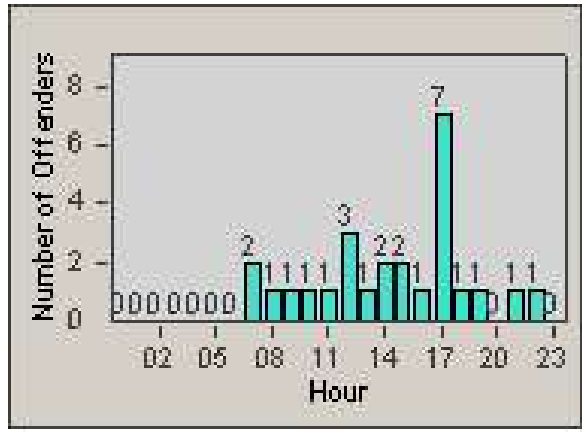

Redflex Redlight Offender Statistics

CONTRACT: Santa Clarita
 DATE FROM: 1/Jul/2008

LOCATION: SCL-NRBC-01 Bouquet Canyon Road
 DATE TO: 31/Jul/2008

LANE 1

LANE 2

LANE 3

Redflex Redlight Offender Statistics

CONTRACT: Santa Clarita
 DATE FROM: 1/Jul/2008

LOCATION: SCL-NRBC-01 Bouquet Canyon Road
 DATE TO: 31/Jul/2008

LANE 4

LANE TOTAL

Redflex Redlight Offender Statistics

CONTRACT: Santa Clarita
 DATE FROM: 1/Jul/2008

LOCATION: SCL-NRBC-01 Bouquet Canyon Road
 DATE TO: 31/Jul/2008