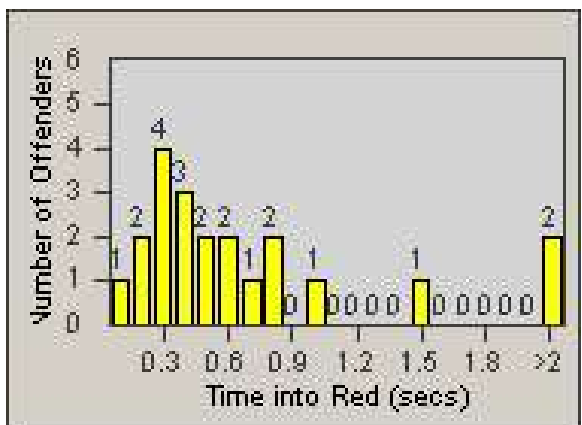

Redflex Redlight Offender Statistics

CONTRACT: Santa Clarita
 DATE FROM: 1/Jul/2008

LOCATION: SCL-NRBC-01 Bouquet Canyon Road
 DATE TO: 31/Jul/2008

LANE 1

LANE 2

LANE 3

Redflex Redlight Offender Statistics

CONTRACT: Santa Clarita
 DATE FROM: 1/Jul/2008

LOCATION: SCL-NRBC-01 Bouquet Canyon Road
 DATE TO: 31/Jul/2008

LANE 4

LANE TOTAL

Redflex Redlight Offender Statistics

CONTRACT: Santa Clarita
 DATE FROM: 1/Jul/2008

LOCATION: SCL-NRBC-01 Bouquet Canyon Road
 DATE TO: 31/Jul/2008