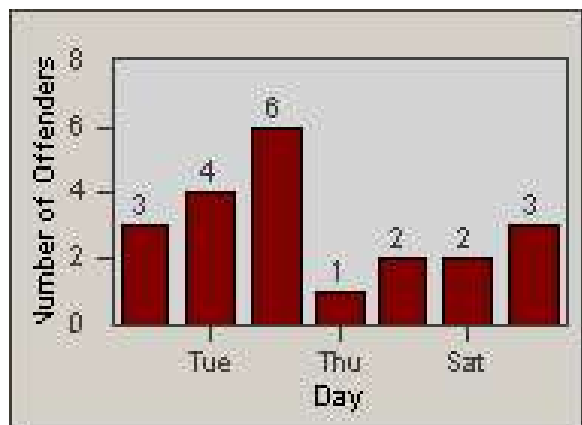

Redflex Redlight Offender Statistics

CONTRACT: Santa Clarita
 DATE FROM: 1/Jul/2008

LOCATION: SCL-NRBC-01 Bouquet Canyon Road
 DATE TO: 31/Jul/2008

LANE 1

LANE 2

LANE 3

Redflex Redlight Offender Statistics

CONTRACT: Santa Clarita
 DATE FROM: 1/Jul/2008

LOCATION: SCL-NRBC-01 Bouquet Canyon Road
 DATE TO: 31/Jul/2008

LANE 4

LANE TOTAL

Redflex Redlight Offender Statistics

CONTRACT: Santa Clarita
 DATE FROM: 1/Jul/2008

LOCATION: SCL-NRBC-01 Bouquet Canyon Road
 DATE TO: 31/Jul/2008