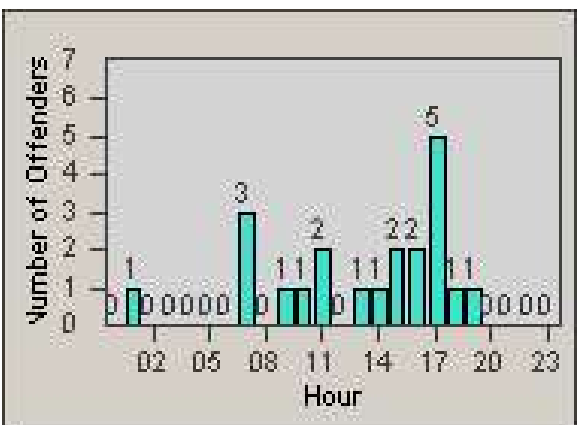

Redflex Redlight Offender Statistics

CONTRACT: Santa Clarita
 DATE FROM: 1/Jul/2008

LOCATION: SCL-NRBC-01 Bouquet Canyon Road
 DATE TO: 31/Jul/2008

LANE 1

LANE 2

LANE 3

Redflex Redlight Offender Statistics

CONTRACT: Santa Clarita
 DATE FROM: 1/Jul/2008

LOCATION: SCL-NRBC-01 Bouquet Canyon Road
 DATE TO: 31/Jul/2008

LANE 4

LANE TOTAL

Redflex Redlight Offender Statistics

CONTRACT: Santa Clarita
 DATE FROM: 1/Jul/2008

LOCATION: SCL-NRBC-01 Bouquet Canyon Road
 DATE TO: 31/Jul/2008