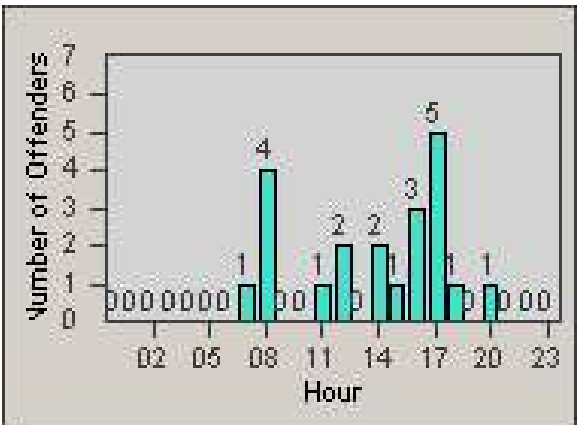

Redflex Redlight Offender Statistics

CONTRACT: Santa Clarita
 DATE FROM: 1/Jul/2008

LOCATION: SCL-NRBC-01 Bouquet Canyon Road
 DATE TO: 31/Jul/2008

LANE 1

LANE 2

LANE 3

Redflex Redlight Offender Statistics

CONTRACT: Santa Clarita
 DATE FROM: 1/Jul/2008

LOCATION: SCL-NRBC-01 Bouquet Canyon Road
 DATE TO: 31/Jul/2008

LANE 4

LANE TOTAL

Redflex Redlight Offender Statistics

CONTRACT: Santa Clarita
 DATE FROM: 1/Jul/2008

LOCATION: SCL-NRBC-01 Bouquet Canyon Road
 DATE TO: 31/Jul/2008