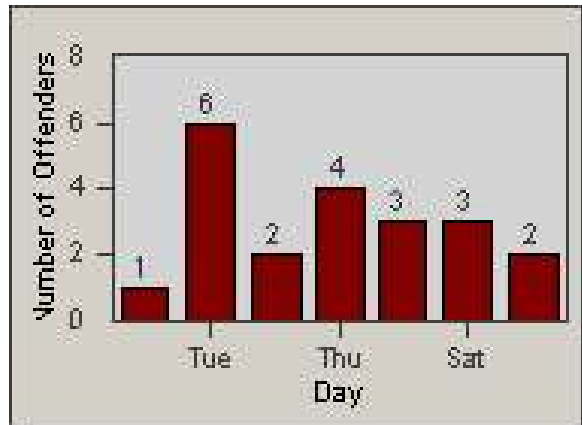

Redflex Redlight Offender Statistics

CONTRACT: Santa Clarita
 DATE FROM: 1/Jul/2008

LOCATION: SCL-NRBC-01 Bouquet Canyon Road
 DATE TO: 31/Jul/2008

LANE 1

LANE 2

LANE 3

Redflex Redlight Offender Statistics

CONTRACT: Santa Clarita
 DATE FROM: 1/Jul/2008

LOCATION: SCL-NRBC-01 Bouquet Canyon Road
 DATE TO: 31/Jul/2008

LANE 4

LANE TOTAL

Redflex Redlight Offender Statistics

CONTRACT: Santa Clarita
 DATE FROM: 1/Jul/2008

LOCATION: SCL-NRBC-01 Bouquet Canyon Road
 DATE TO: 31/Jul/2008