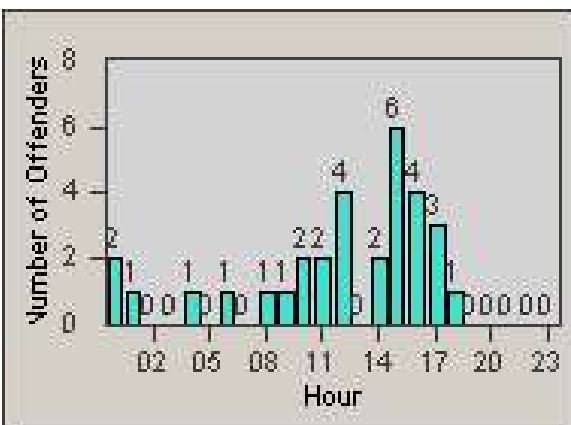

# Redflex Redlight Offender Statistics

CONTRACT: Santa Clarita  
 DATE FROM: 1/Jul/2009

LOCATION: SCL-OVLY-01 Orchard Village Dr / Lyons  
 DATE TO: 31/Jul/2009

LANE 1

LANE 2

LANE 3

# Redflex Redlight Offender Statistics

CONTRACT: Santa Clarita

LOCATION: SCL-OVLY-01 Orchard Village Dr / Lyons

DATE FROM: 1/Jul/2009

DATE TO: 31/Jul/2009

LANE 4

LANE TOTAL

# Redflex Redlight Offender Statistics

CONTRACT: Santa Clarita  
 DATE FROM: 1/Jul/2009

LOCATION: SCL-OVLY-01 Orchard Village Dr / Lyons  
 DATE TO: 31/Jul/2009