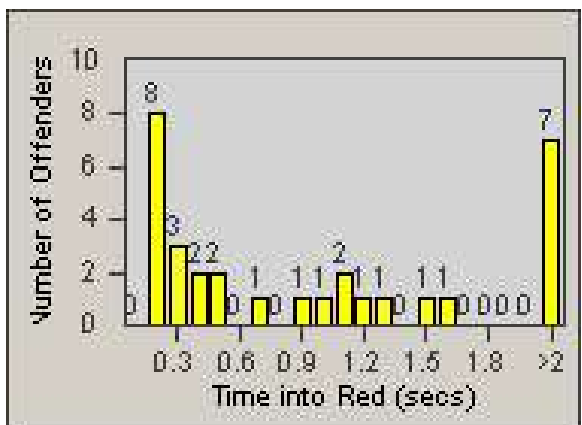

# Redflex Redlight Offender Statistics

CONTRACT: Santa Clarita  
 DATE FROM: 1/Jul/2009

LOCATION: SCL-OVLY-01 Orchard Village Dr / Lyons  
 DATE TO: 31/Jul/2009

LANE 1

LANE 2

LANE 3

# Redflex Redlight Offender Statistics

CONTRACT: Santa Clarita

LOCATION: SCL-OVLY-01 Orchard Village Dr / Lyons

DATE FROM: 1/Jul/2009

DATE TO: 31/Jul/2009

LANE 4

LANE TOTAL

# Redflex Redlight Offender Statistics

CONTRACT: Santa Clarita  
 DATE FROM: 1/Jul/2009

LOCATION: SCL-OVLY-01 Orchard Village Dr / Lyons  
 DATE TO: 31/Jul/2009