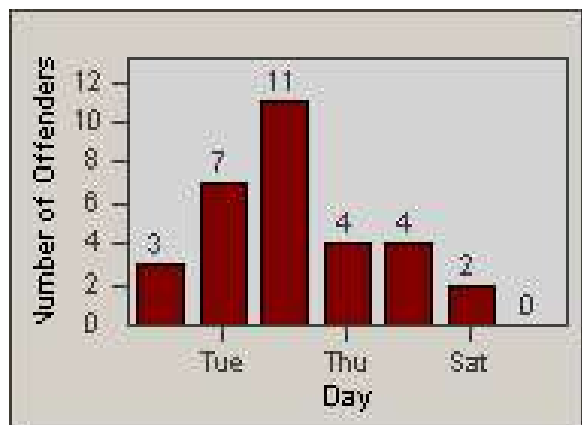

# Redflex Redlight Offender Statistics

CONTRACT: Santa Clarita  
 DATE FROM: 1/Jul/2009

LOCATION: SCL-OVLY-01 Orchard Village Dr / Lyons  
 DATE TO: 31/Jul/2009

LANE 1

LANE 2

LANE 3

# Redflex Redlight Offender Statistics

CONTRACT: Santa Clarita

LOCATION: SCL-OVLY-01 Orchard Village Dr / Lyons

DATE FROM: 1/Jul/2009

DATE TO: 31/Jul/2009

LANE 4

LANE TOTAL