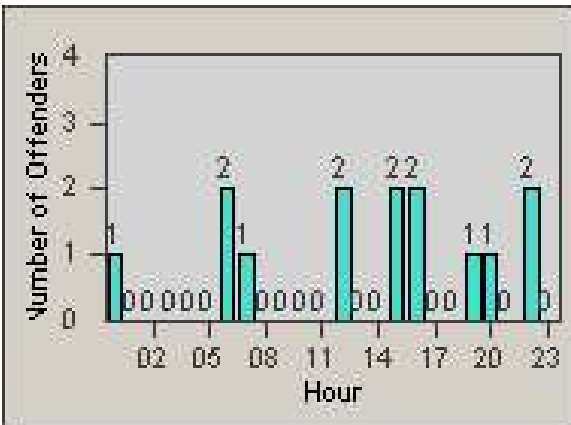

# Redflex Redlight Offender Statistics

CONTRACT: Santa Clarita  
 DATE FROM: 1/Jul/2009

LOCATION: SCL-OVLY-01 Orchard Village Dr / Lyons  
 DATE TO: 31/Jul/2009

LANE 1

LANE 2

LANE 3

# Redflex Redlight Offender Statistics

CONTRACT: Santa Clarita

LOCATION: SCL-OVLY-01 Orchard Village Dr / Lyons

DATE FROM: 1/Jul/2009

DATE TO: 31/Jul/2009

LANE 4

LANE TOTAL

# Redflex Redlight Offender Statistics

CONTRACT: Santa Clarita  
 DATE FROM: 1/Jul/2009

LOCATION: SCL-OVLY-01 Orchard Village Dr / Lyons  
 DATE TO: 31/Jul/2009