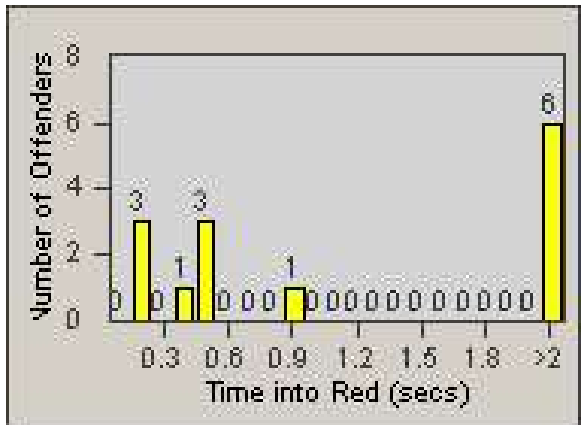

# Redflex Redlight Offender Statistics

CONTRACT: Santa Clarita  
 DATE FROM: 1/Jul/2009

LOCATION: SCL-OVLY-01 Orchard Village Dr / Lyons  
 DATE TO: 31/Jul/2009

LANE 1

LANE 2

LANE 3

# Redflex Redlight Offender Statistics

CONTRACT: Santa Clarita

LOCATION: SCL-OVLY-01 Orchard Village Dr / Lyons

DATE FROM: 1/Jul/2009

DATE TO: 31/Jul/2009

LANE 4

LANE TOTAL

# Redflex Redlight Offender Statistics

CONTRACT: Santa Clarita  
 DATE FROM: 1/Jul/2009

LOCATION: SCL-OVLY-01 Orchard Village Dr / Lyons  
 DATE TO: 31/Jul/2009