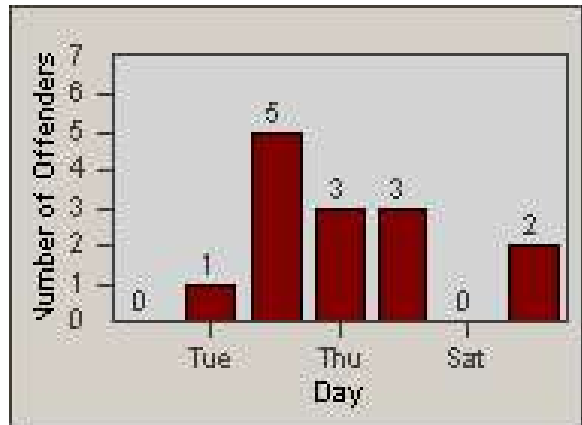

# Redflex Redlight Offender Statistics

CONTRACT: Santa Clarita  
 DATE FROM: 1/Jul/2009

LOCATION: SCL-OVLY-01 Orchard Village Dr / Lyons  
 DATE TO: 31/Jul/2009

LANE 1

LANE 2

LANE 3

# Redflex Redlight Offender Statistics

CONTRACT: Santa Clarita

LOCATION: SCL-OVLY-01 Orchard Village Dr / Lyons

DATE FROM: 1/Jul/2009

DATE TO: 31/Jul/2009

LANE 4

LANE TOTAL