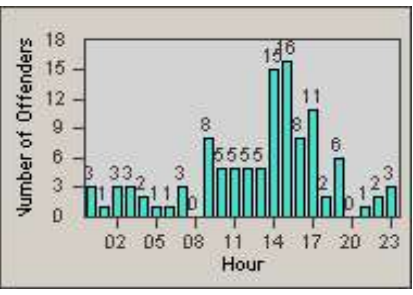

Redflex Redlight Offender Statistics

CONTRACT: Santa Clarita
DATE FROM: 1/Jan/2010

LOCATION: SCL-OVLY-01 Orchard Village Dr / Lyons
DATE TO: 31/Mar/2010

LANE 1

LANE 2

LANE 3