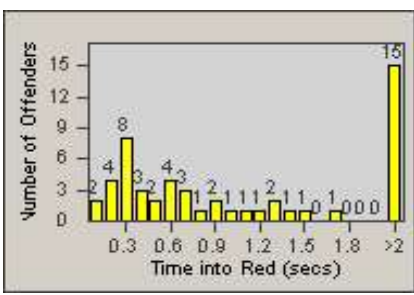

Redflex Redlight Offender Statistics

CONTRACT: Santa Clarita
DATE FROM: 1/Jan/2010

LOCATION: SCL-OVLY-01 Orchard Village Dr / Lyons
DATE TO: 31/Mar/2010

LANE 1