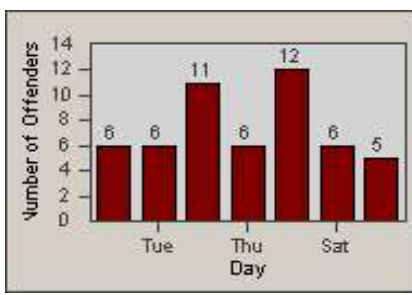

Redflex Redlight Offender Statistics

CONTRACT: Santa Clarita
DATE FROM: 1/Jan/2010

LOCATION: SCL-OVLY-01 Orchard Village Dr / Lyons
DATE TO: 31/Mar/2010

LANE 1