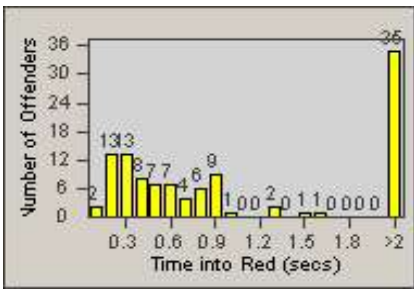

Redflex Redlight Offender Statistics

CONTRACT: Santa Clarita
DATE FROM: 1/Jan/2010

LOCATION: SCL-OVLY-01 Orchard Village Dr / Lyons
DATE TO: 31/Mar/2010

LANE 1

LANE 2

LANE 3