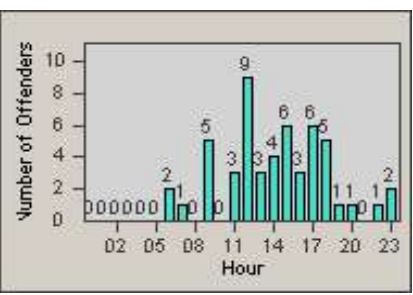

Redflex Redlight Offender Statistics

CONTRACT: Santa Clarita
DATE FROM: 1/Jan/2010

LOCATION: SCL-OVLY-01 Orchard Village Dr / Lyons
DATE TO: 31/Mar/2010

LANE 1