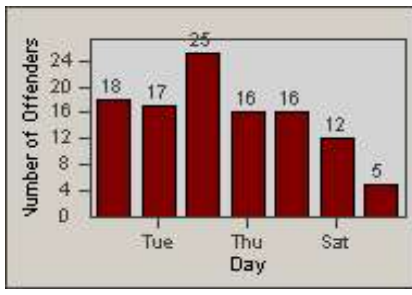

Redflex Redlight Offender Statistics

CONTRACT: Santa Clarita
DATE FROM: 1/Jan/2010

LOCATION: SCL-OVLY-01 Orchard Village Dr / Lyons
DATE TO: 31/Mar/2010

LANE 1

LANE 2

LANE 3