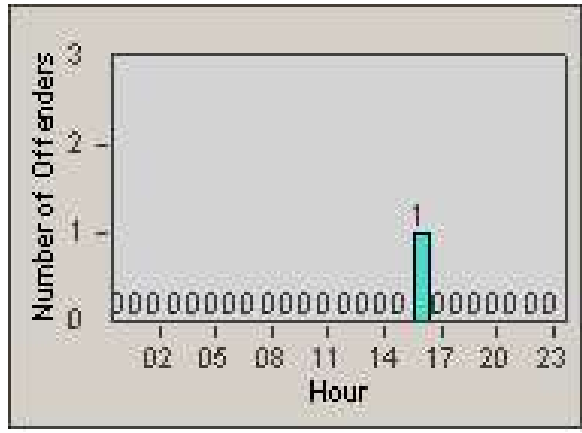

Redflex Redlight Offender Statistics

CONTRACT: Santa Clarita
 DATE FROM: 1/Jul/2009

LOCATION: SCL-VAMB-01 Valencia Blvd.
 DATE TO: 31/Jul/2009

LANE 1

LANE 2

LANE 3

Redflex Redlight Offender Statistics

CONTRACT: Santa Clarita **LOCATION:** SCL-VAMB-01 Valencia Blvd.
DATE FROM: 1/Jul/2009 **DATE TO:** 31/Jul/2009

LANE 4

LANE TOTAL

Redflex Redlight Offender Statistics

CONTRACT: Santa Clarita **LOCATION:** SCL-VAMB-01 Valencia Blvd.
DATE FROM: 1/Jul/2009 **DATE TO:** 31/Jul/2009