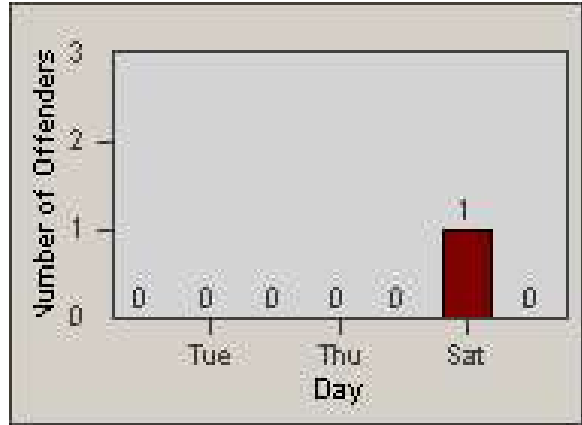

Redflex Redlight Offender Statistics

CONTRACT: Santa Clarita
 DATE FROM: 1/Jul/2009

LOCATION: SCL-VAMB-01 Valencia Blvd.
 DATE TO: 31/Jul/2009

LANE 1

LANE 2

LANE 3

Redflex Redlight Offender Statistics

CONTRACT: Santa Clarita **LOCATION:** SCL-VAMB-01 Valencia Blvd.
DATE FROM: 1/Jul/2009 **DATE TO:** 31/Jul/2009

LANE 4

LANE TOTAL

Redflex Redlight Offender Statistics

CONTRACT: Santa Clarita **LOCATION:** SCL-VAMB-01 Valencia Blvd.
DATE FROM: 1/Jul/2009 **DATE TO:** 31/Jul/2009