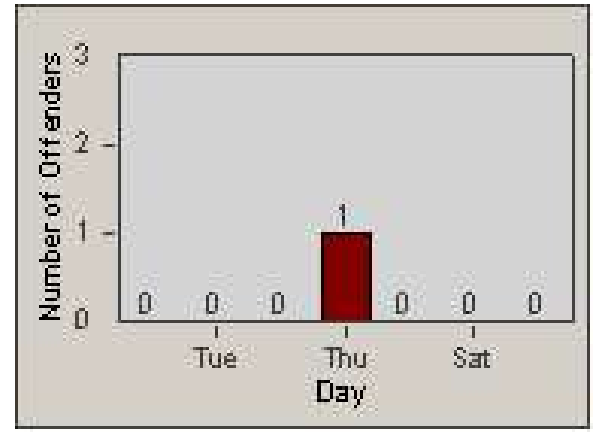

Redflex Redlight Offender Statistics

CONTRACT: Santa Clarita
 DATE FROM: 1/Jul/2009

LOCATION: SCL-VAMB-01 Valencia Blvd.
 DATE TO: 31/Jul/2009

LANE 1

LANE 2

LANE 3

Redflex Redlight Offender Statistics

CONTRACT: Santa Clarita **LOCATION:** SCL-VAMB-01 Valencia Blvd.
DATE FROM: 1/Jul/2009 **DATE TO:** 31/Jul/2009

LANE 4

LANE TOTAL

Redflex Redlight Offender Statistics

CONTRACT: Santa Clarita **LOCATION:** SCL-VAMB-01 Valencia Blvd.
DATE FROM: 1/Jul/2009 **DATE TO:** 31/Jul/2009