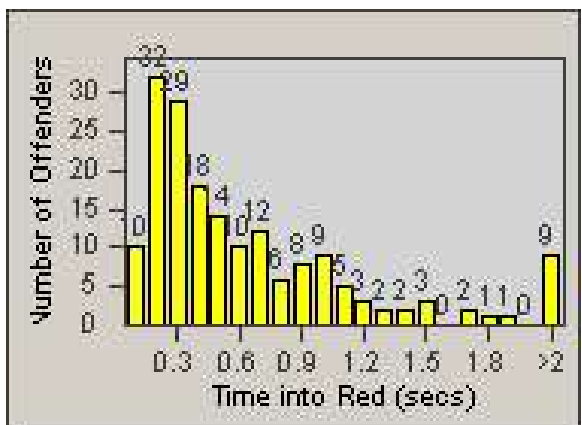

Redflex Redlight Offender Statistics

CONTRACT: Santa Clarita
 DATE FROM: 1/Jul/2009

LOCATION: SCL-VAMB-01 Valencia Blvd.
 DATE TO: 31/Jul/2009

LANE 1

LANE 2

LANE 3

Redflex Redlight Offender Statistics

CONTRACT: Santa Clarita **LOCATION:** SCL-VAMB-01 Valencia Blvd.
DATE FROM: 1/Jul/2009 **DATE TO:** 31/Jul/2009

LANE 4

LANE TOTAL

Redflex Redlight Offender Statistics

CONTRACT: Santa Clarita **LOCATION:** SCL-VAMB-01 Valencia Blvd.
DATE FROM: 1/Jul/2009 **DATE TO:** 31/Jul/2009