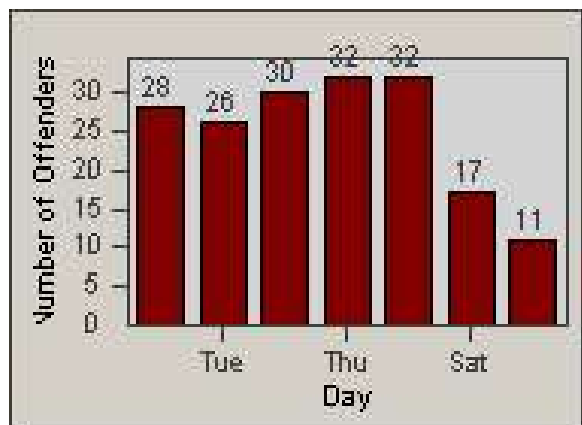

Redflex Redlight Offender Statistics

CONTRACT: Santa Clarita
 DATE FROM: 1/Jul/2009

LOCATION: SCL-VAMB-01 Valencia Blvd.
 DATE TO: 31/Jul/2009

LANE 1

LANE 2

LANE 3

Redflex Redlight Offender Statistics

CONTRACT: Santa Clarita **LOCATION:** SCL-VAMB-01 Valencia Blvd.
DATE FROM: 1/Jul/2009 **DATE TO:** 31/Jul/2009

LANE 4

LANE TOTAL

Redflex Redlight Offender Statistics

CONTRACT: Santa Clarita **LOCATION:** SCL-VAMB-01 Valencia Blvd.
DATE FROM: 1/Jul/2009 **DATE TO:** 31/Jul/2009