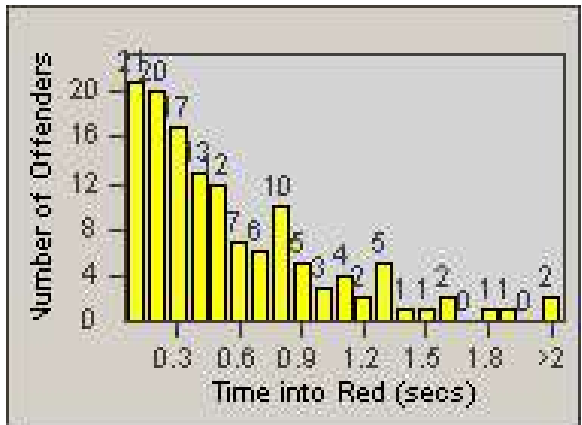

Redflex Redlight Offender Statistics

CONTRACT: Santa Clarita
 DATE FROM: 1/Jul/2009

LOCATION: SCL-VAMB-01 Valencia Blvd.
 DATE TO: 31/Jul/2009

LANE 1

LANE 2

LANE 3

Redflex Redlight Offender Statistics

CONTRACT: Santa Clarita **LOCATION:** SCL-VAMB-01 Valencia Blvd.
DATE FROM: 1/Jul/2009 **DATE TO:** 31/Jul/2009

LANE 4

LANE TOTAL

Redflex Redlight Offender Statistics

CONTRACT: Santa Clarita **LOCATION:** SCL-VAMB-01 Valencia Blvd.
DATE FROM: 1/Jul/2009 **DATE TO:** 31/Jul/2009