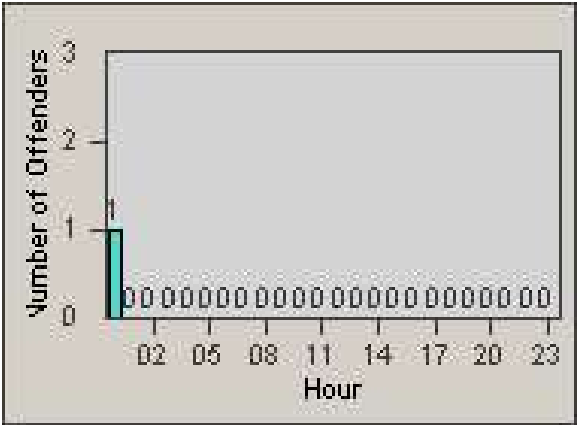

Redflex Redlight Offender Statistics

CONTRACT: Santa Clarita
 DATE FROM: 1/Jul/2009

LOCATION: SCL-VAMB-01 Valencia Blvd.
 DATE TO: 31/Jul/2009

LANE 1

LANE 2

LANE 3

Redflex Redlight Offender Statistics

CONTRACT: Santa Clarita **LOCATION:** SCL-VAMB-01 Valencia Blvd.
DATE FROM: 1/Jul/2009 **DATE TO:** 31/Jul/2009

LANE 4

LANE TOTAL

Redflex Redlight Offender Statistics

CONTRACT: Santa Clarita **LOCATION:** SCL-VAMB-01 Valencia Blvd.
DATE FROM: 1/Jul/2009 **DATE TO:** 31/Jul/2009