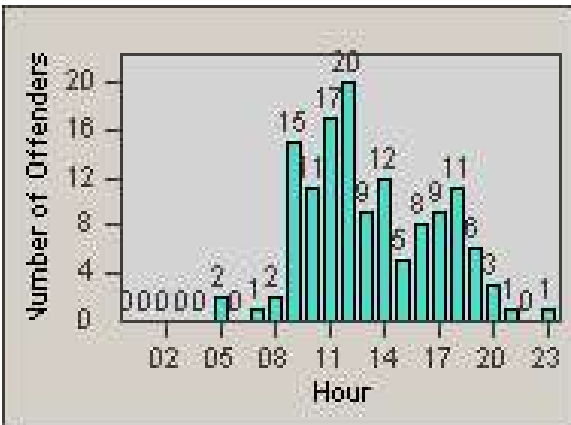

Redflex Redlight Offender Statistics

CONTRACT: Santa Clarita
 DATE FROM: 1/Jul/2009

LOCATION: SCL-VAMB-01 Valencia Blvd.
 DATE TO: 31/Jul/2009

LANE 1

LANE 2

LANE 3

Redflex Redlight Offender Statistics

CONTRACT: Santa Clarita **LOCATION:** SCL-VAMB-01 Valencia Blvd.
DATE FROM: 1/Jul/2009 **DATE TO:** 31/Jul/2009

LANE 4

LANE TOTAL

Redflex Redlight Offender Statistics

CONTRACT: Santa Clarita **LOCATION:** SCL-VAMB-01 Valencia Blvd.
DATE FROM: 1/Jul/2009 **DATE TO:** 31/Jul/2009