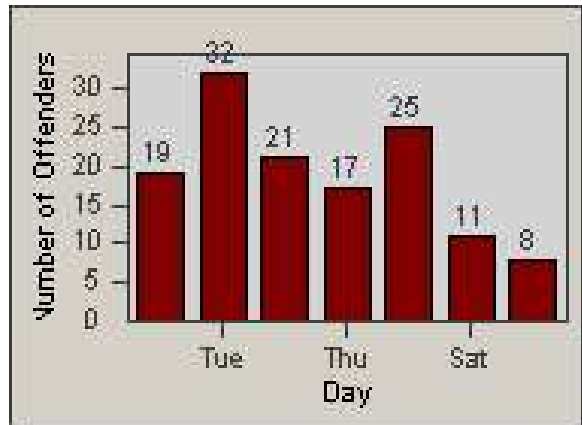

Redflex Redlight Offender Statistics

CONTRACT: Santa Clarita
 DATE FROM: 1/Jul/2009

LOCATION: SCL-VAMB-01 Valencia Blvd.
 DATE TO: 31/Jul/2009

LANE 1

LANE 2

LANE 3

Redflex Redlight Offender Statistics

CONTRACT: Santa Clarita **LOCATION:** SCL-VAMB-01 Valencia Blvd.
DATE FROM: 1/Jul/2009 **DATE TO:** 31/Jul/2009

LANE 4

LANE TOTAL

Redflex Redlight Offender Statistics

CONTRACT: Santa Clarita **LOCATION:** SCL-VAMB-01 Valencia Blvd.
DATE FROM: 1/Jul/2009 **DATE TO:** 31/Jul/2009