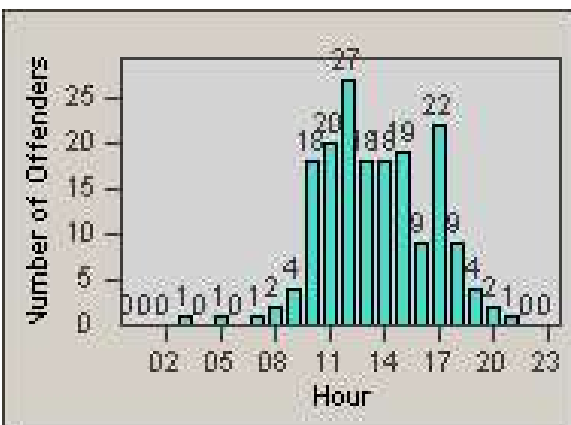

Redflex Redlight Offender Statistics

CONTRACT: Santa Clarita
 DATE FROM: 1/Jul/2009

LOCATION: SCL-VAMB-01 Valencia Blvd.
 DATE TO: 31/Jul/2009

LANE 1

LANE 2

LANE 3

Redflex Redlight Offender Statistics

CONTRACT: Santa Clarita **LOCATION:** SCL-VAMB-01 Valencia Blvd.
DATE FROM: 1/Jul/2009 **DATE TO:** 31/Jul/2009

LANE 4

LANE TOTAL

Redflex Redlight Offender Statistics

CONTRACT: Santa Clarita **LOCATION:** SCL-VAMB-01 Valencia Blvd.
DATE FROM: 1/Jul/2009 **DATE TO:** 31/Jul/2009