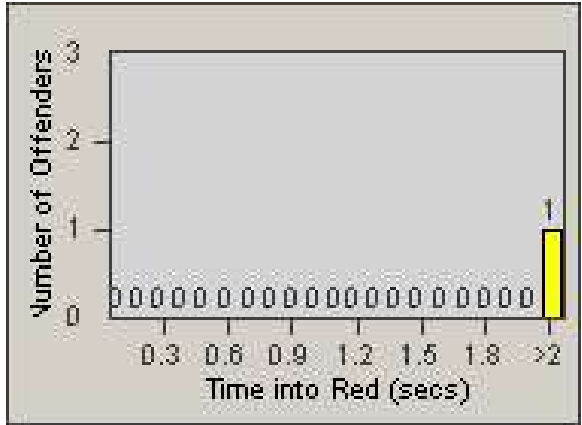

Redflex Redlight Offender Statistics

CONTRACT: Santa Clarita
 DATE FROM: 1/Jul/2009

LOCATION: SCL-VAMB-01 Valencia Blvd.
 DATE TO: 31/Jul/2009

LANE 1

LANE 2

LANE 3

Redflex Redlight Offender Statistics

CONTRACT: Santa Clarita **LOCATION:** SCL-VAMB-01 Valencia Blvd.
DATE FROM: 1/Jul/2009 **DATE TO:** 31/Jul/2009

LANE 4

LANE TOTAL

Redflex Redlight Offender Statistics

CONTRACT: Santa Clarita **LOCATION:** SCL-VAMB-01 Valencia Blvd.
DATE FROM: 1/Jul/2009 **DATE TO:** 31/Jul/2009